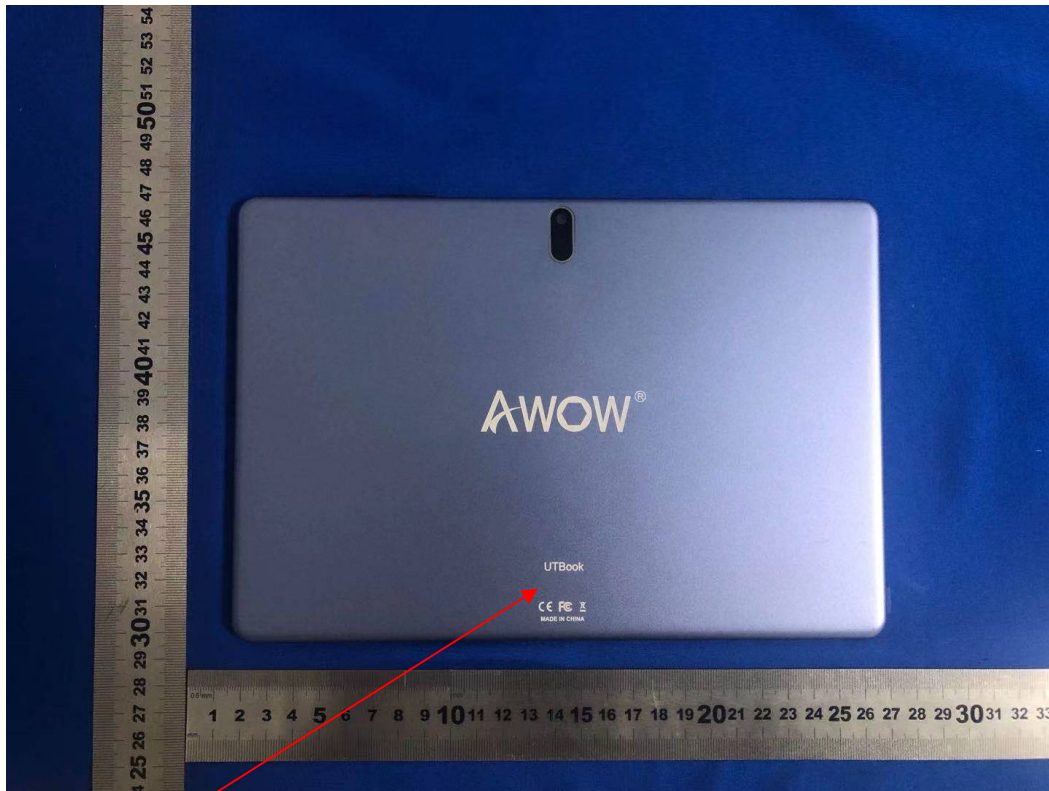

Label and Label Location

FCC ID:2AZK9-1022

L*W: 10mm*7mm

white font on a Black label