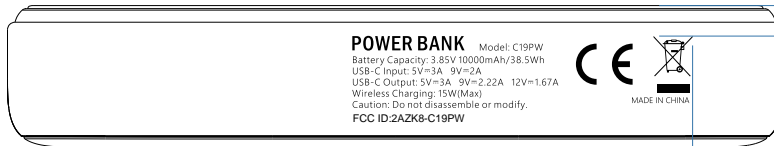

12.00 mm

4.00 mm