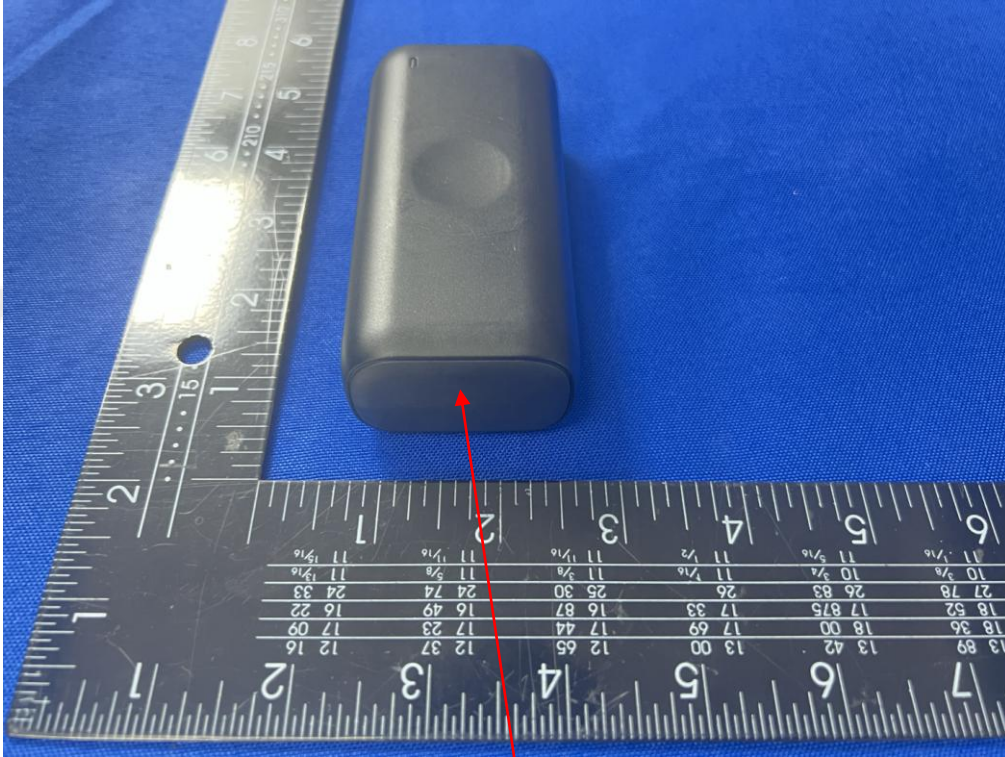

## FCC ID Label Information

### 1. Label location:

**Power Bank**

**Model: AW020P**

**FCC ID: 2AZK8-AW020P**