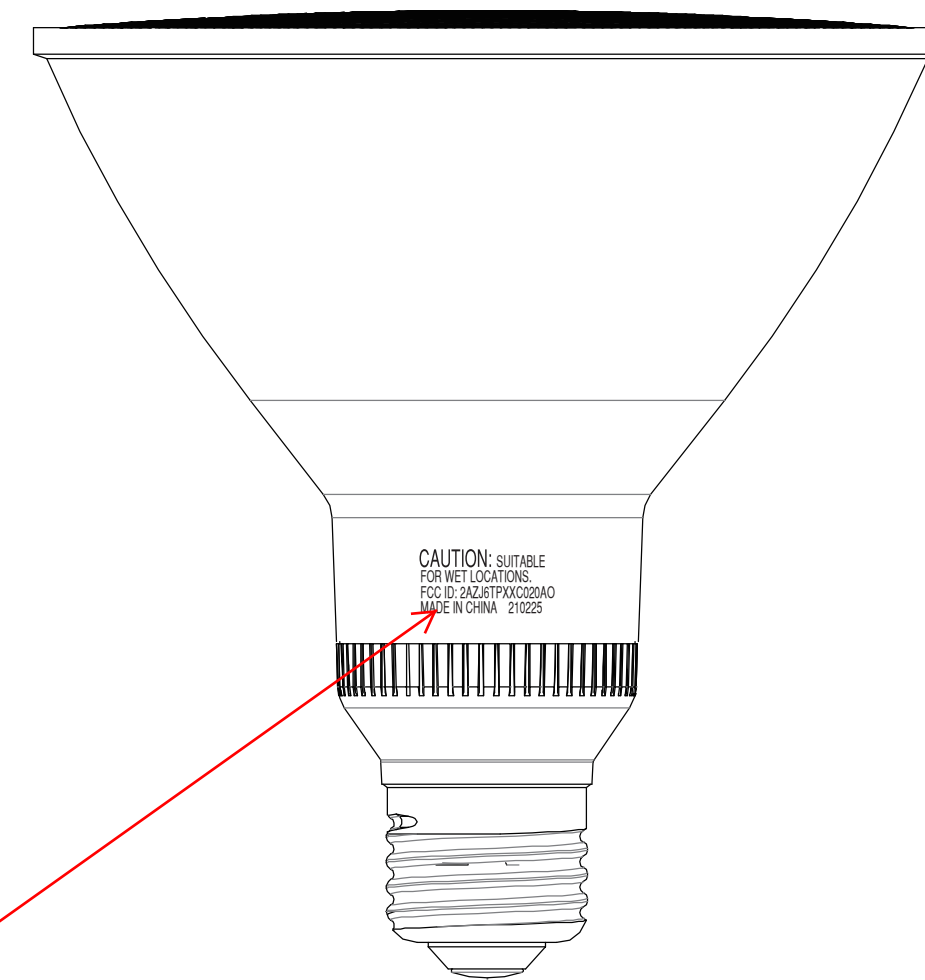

Left

ecosmart[™]
G117P38MO5DUO
120V 60Hz 17.5W 2700-5000K
1500 Lumens 155mA 40°

front

5000K
4000K
3500K
3000K
2700K

Right

UL
LISTED
LED Lamp
3UT1
E338485

back

CAUTION: SUITABLE
FOR WET LOCATIONS.
FCC ID: 2AZJ6TPXXC020AO
MADE IN CHINA 210225