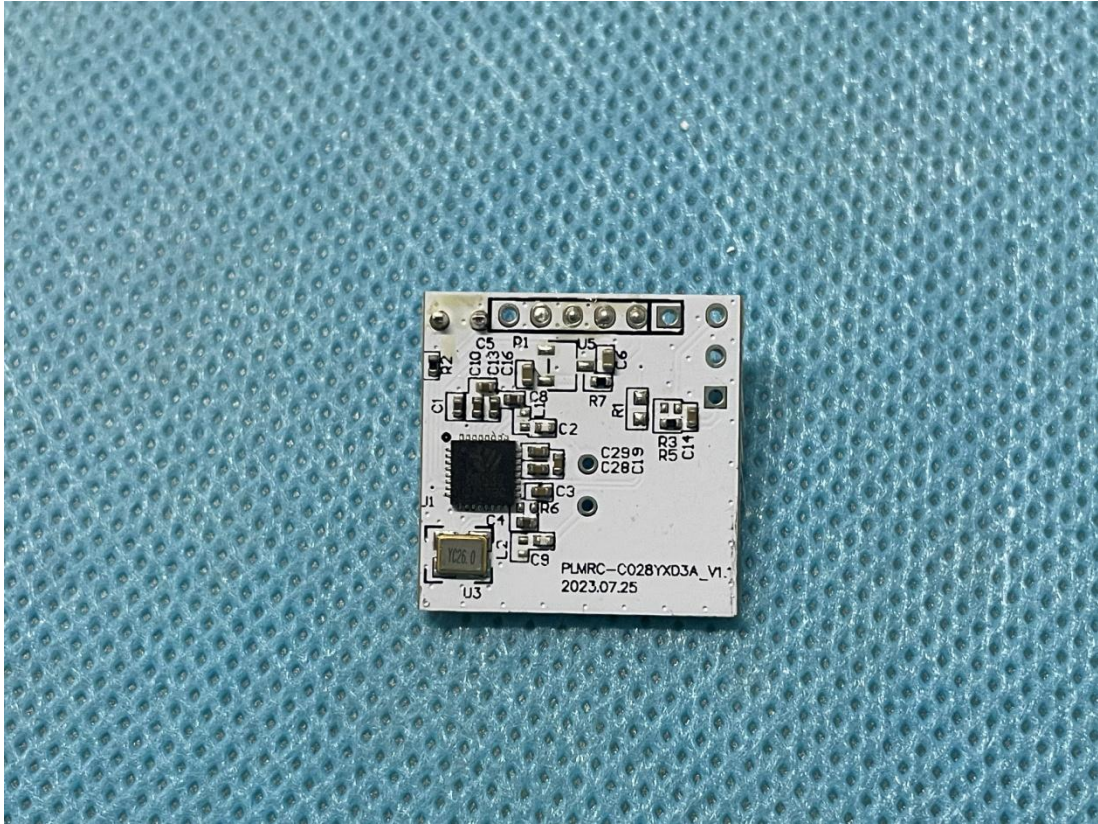

EUT INTERNAL PHOTOGRAPHS

CNY LED ALO SWW2 UVOLT PE PIR DDB

CNY LED ALO SWW2 UVOLT PE PIR WH