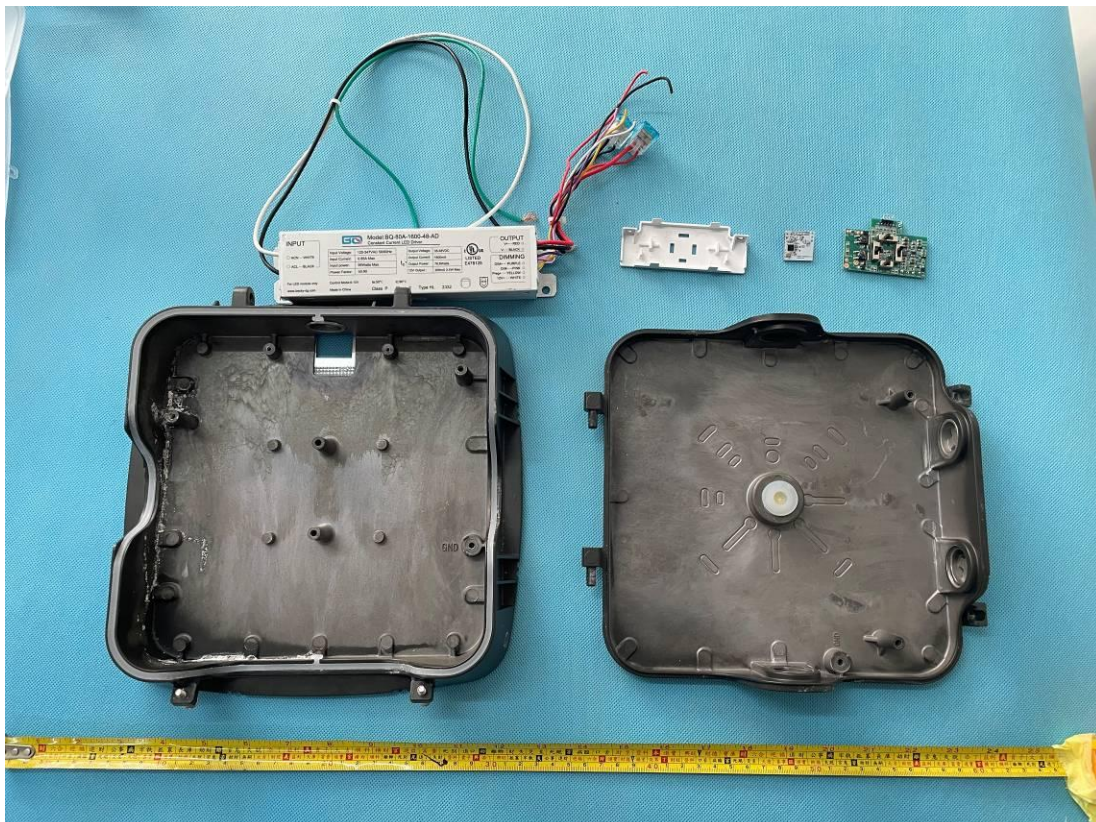

EUT INTERNAL PHOTOGRAPHS

CNY LED ALO SWW2 UVOLT PE PIR DDB

CNY LED ALO SWW2 UVOLT PE PIR WH