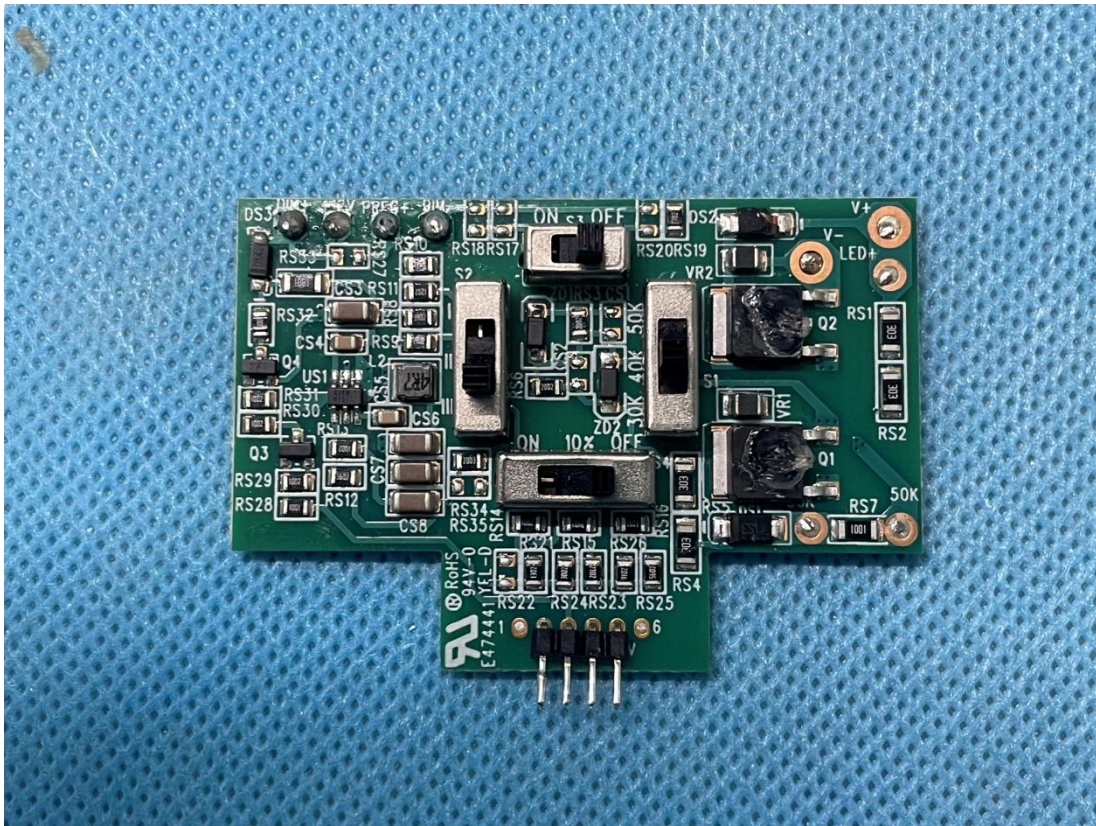

EUT INTERNAL PHOTOGRAPHS

CNY LED ALO SWW2 UVOLT PE PIR DDB

CNY LED ALO SWW2 UVOLT PE PIR WH