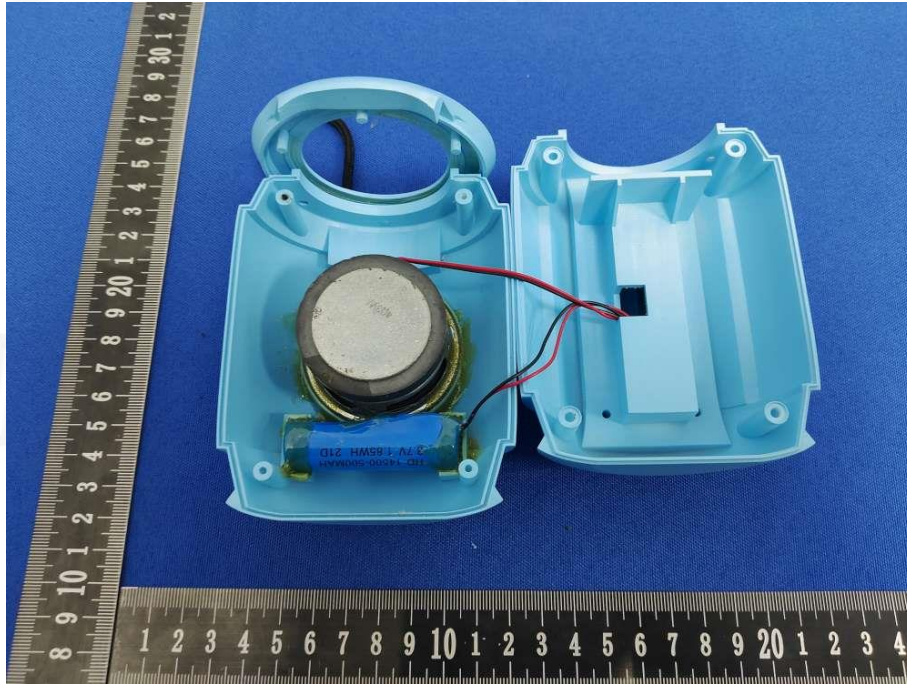

EUT PHOTO(Internal Photos)

FCC ID: 2AZJ3-JUS6000

***** END OF REPORT *****