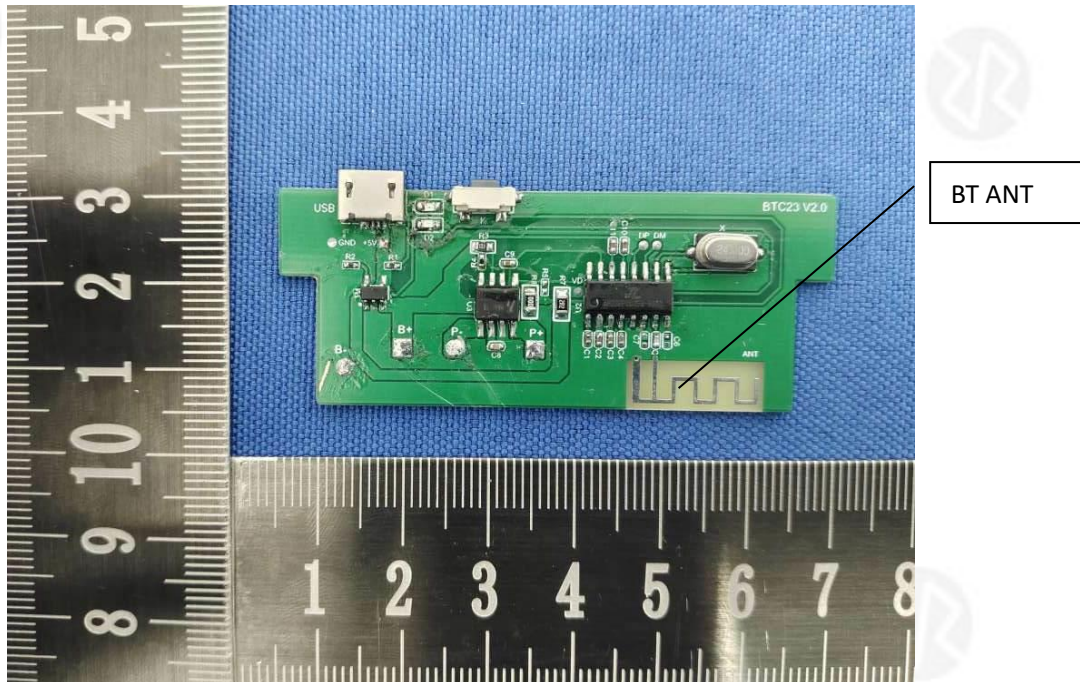

EUT PHOTO(Internal Photos)

FCC ID: 2AZJ3-JUS6000

***** END OF REPORT *****