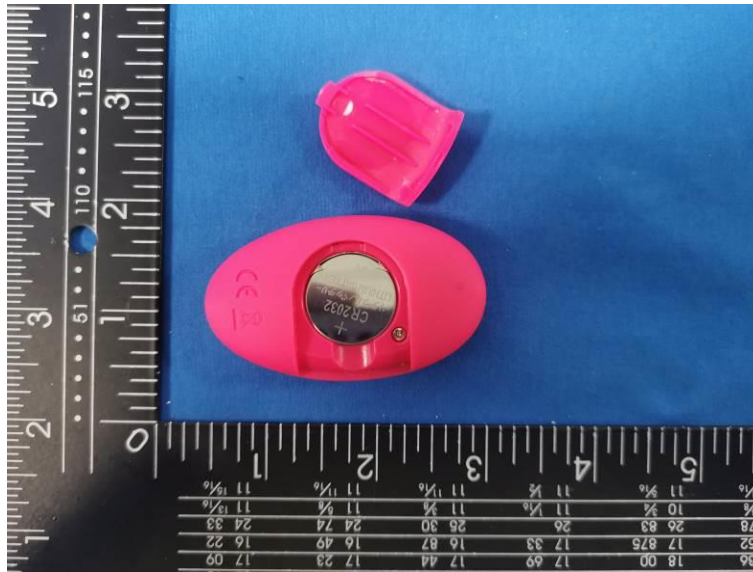

Internal Photos of the EUT

Photo 1

Photo 2

Photo 3

BLE
Internal
antenna

Photo 4

Photo 5

Photo 6