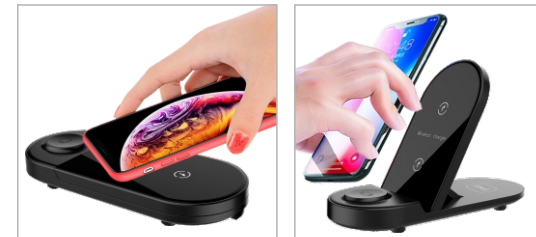

III.Operation Steps

1. When charging other devices wirelessly, firstly power the wireless charger. Please connect the Type-C interface of our charger with the suitable adapter by the provided charging cable.

2. When charging the mobile phone, place the mobile phone in the charging area of the mobile phone flatly. It will start charging with fast reaction only after 0.1s. When fully charged or you need to terminate the charging, just take off the mobile phone.

3. When charging the Apple Watch, place the watch in the charging area of the watch flatly. It will start charging with fast reaction only after 0.1s. When fully charged or you need to terminate the charging, just take off the watch.