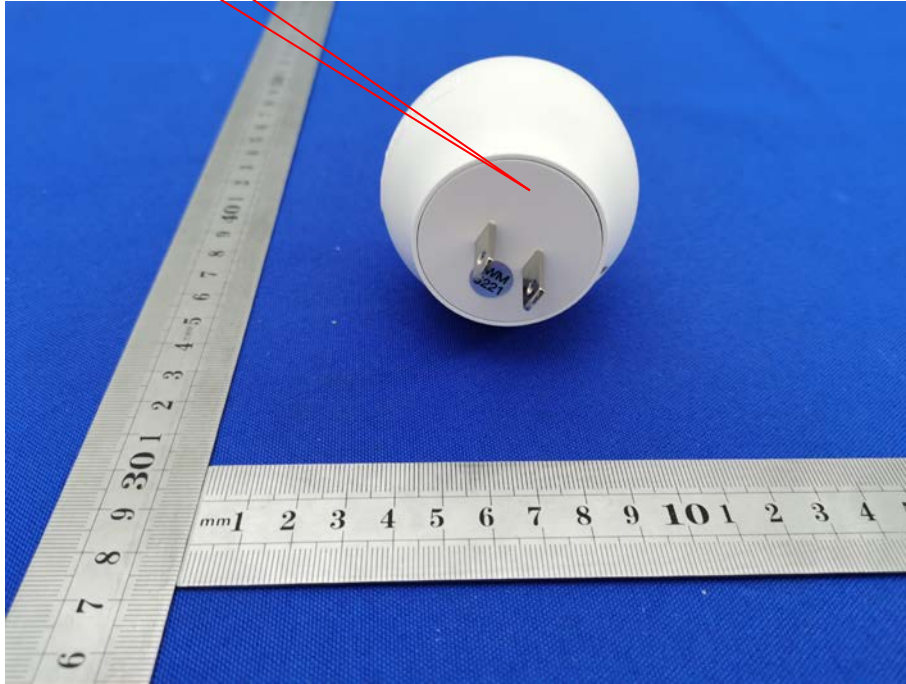

Label
Location

Model: KR-WM5221,
FCC ID: 2AZI3KR-WM5221