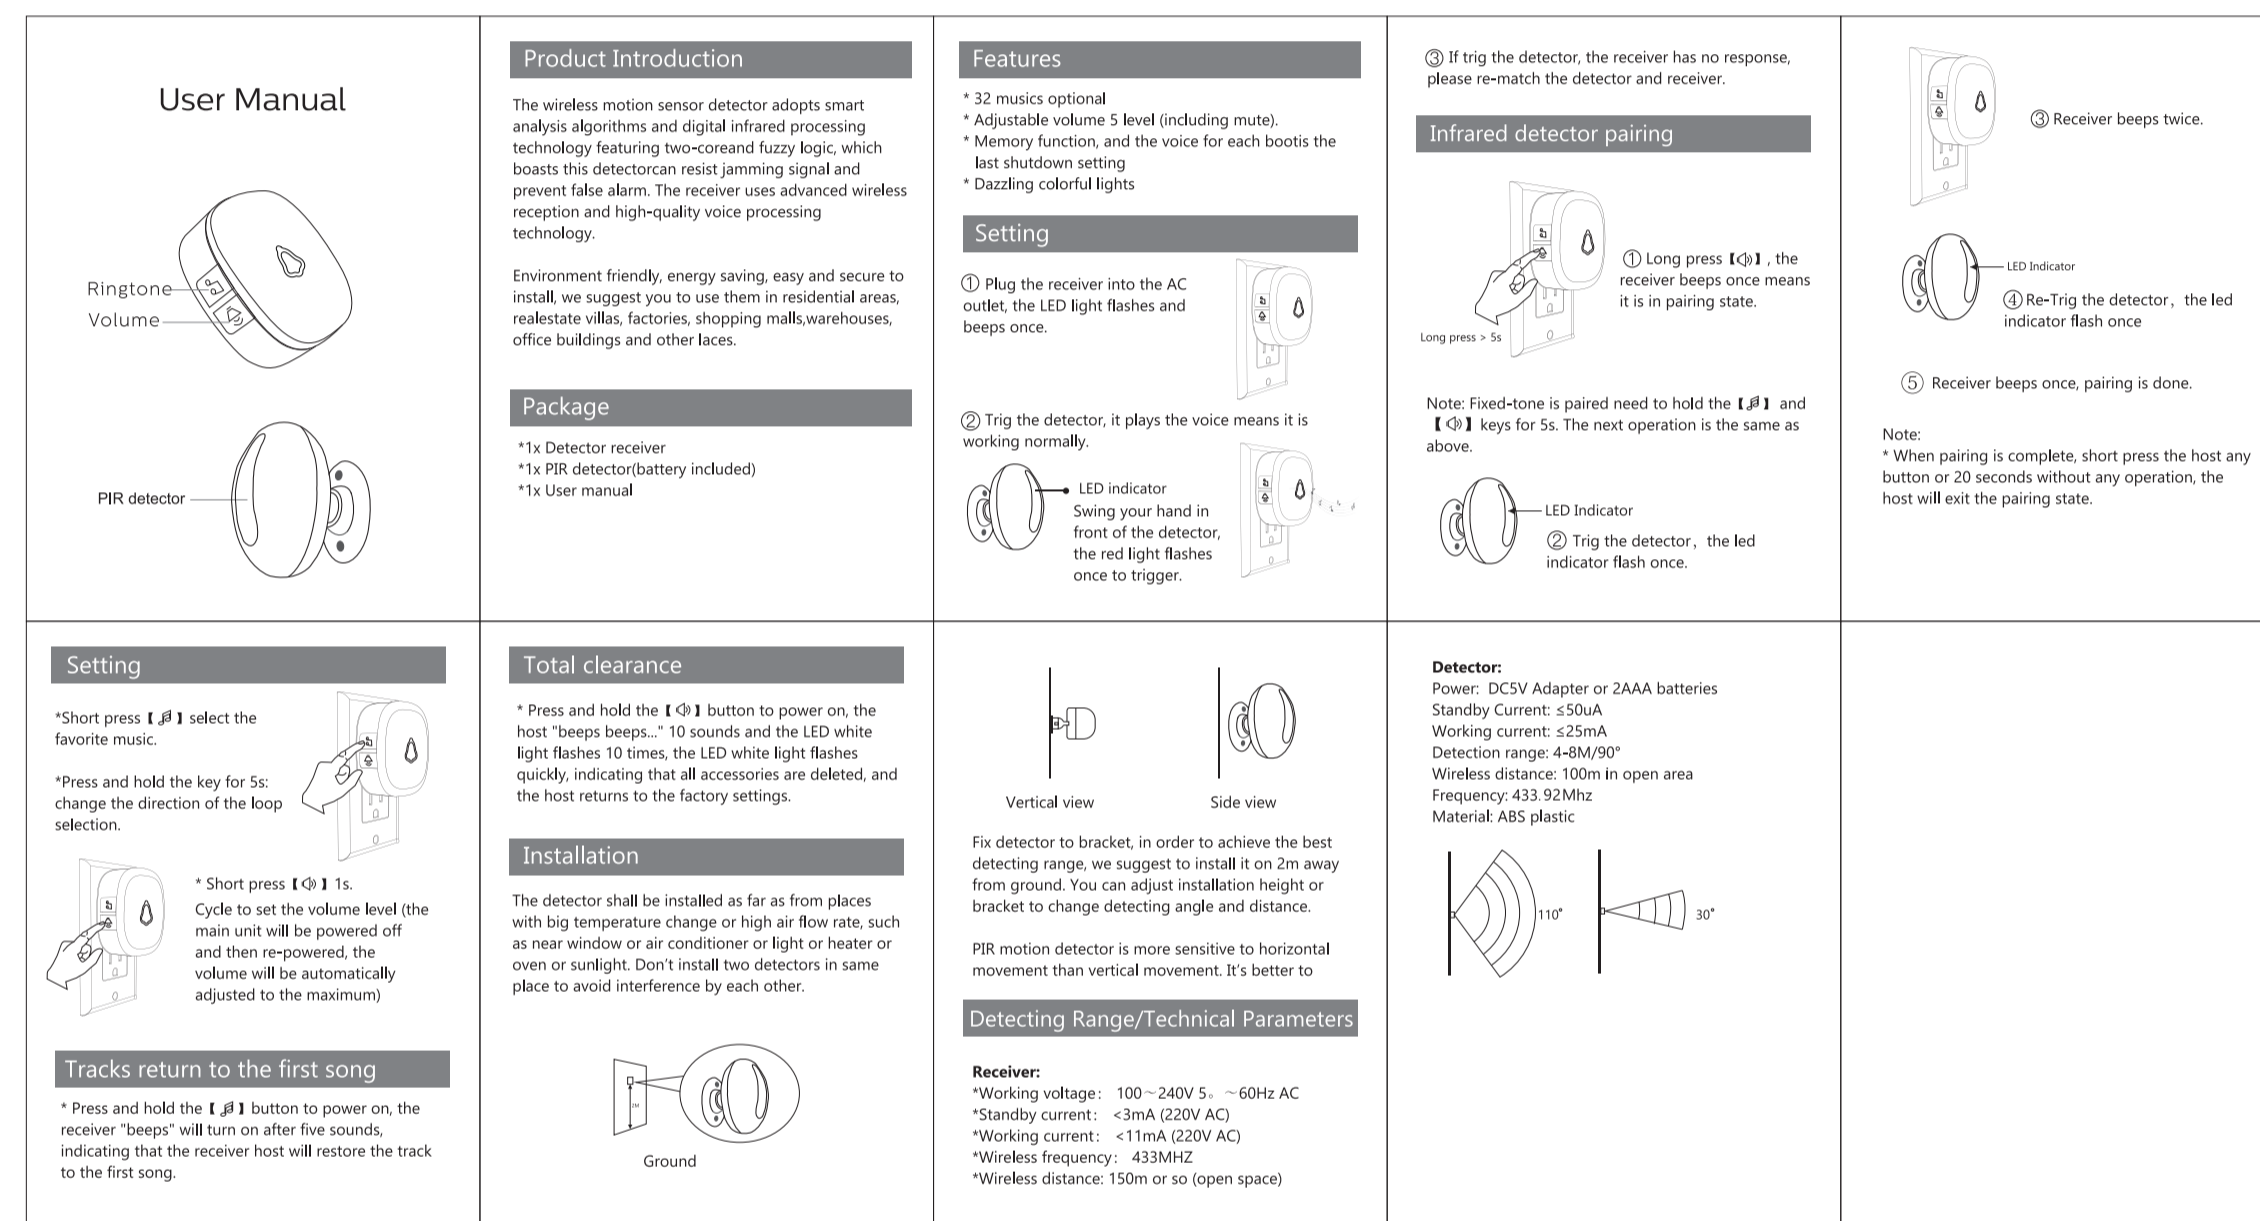

版本号: _____

存档编码: _____

正面

背面

展开尺寸: 300*160mm

单页尺寸: 60x80mm

材质: 120G双铜

颜色: 单色

折成风琴折页样

品牌	RISWOND	彩盒物料编码		绘制日期	2020-8-7			文件要求
图纸名称	DW520+P827 说明书	内卡物料编码		公差说明	长	宽	高	打样 ☐ 做货 ☐
尺寸	60x80mm	适用产品			0-2mm	0-2mm	0-2mm	
材质	120G双铜	印刷要求		部门审核	需求部门签字		总经理签字	
		类型						
		软件版本	AI					
		比列	原文档 1:1 做					
		绘制人	杨文英