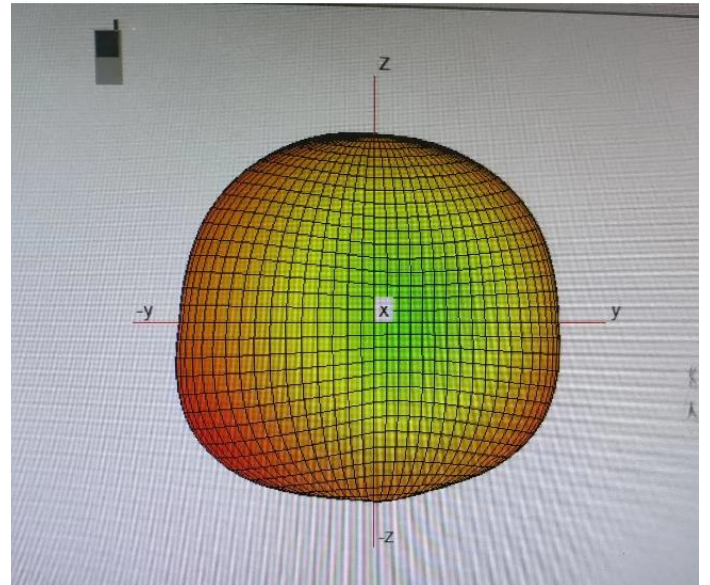

3. Gain & Efficiency& 3D Pattern

Frequency ID								
Frequency (MHz)	427	429	431	433	435	437	439	441
Gain (dBi)	-6.5	-6.3	-6.6	-6.3	-6.6	-6.3	-6	-6
Efficiency (DB)	-9.3	-9.3	-9.4	-9.1	-9.3	-9.2	-8.2	-8.5