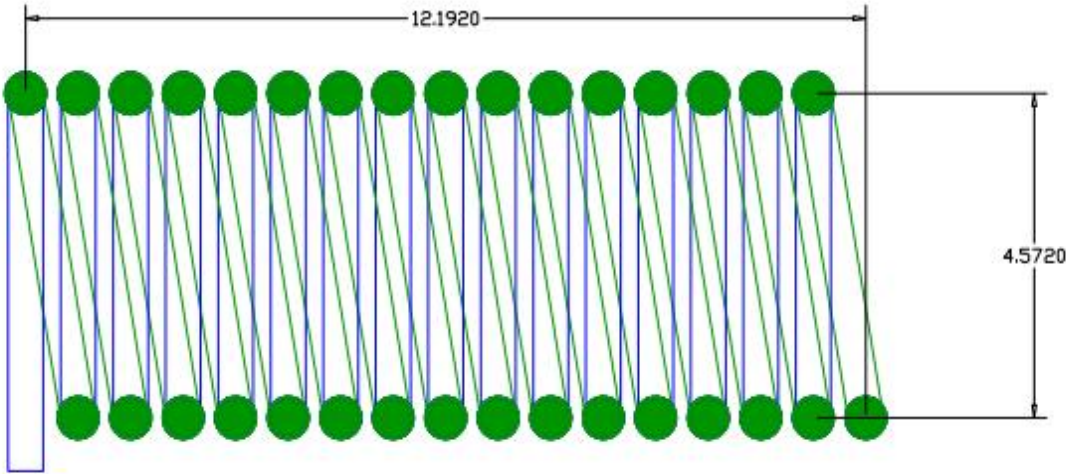

2. Mechanical instruction

monopole antenna