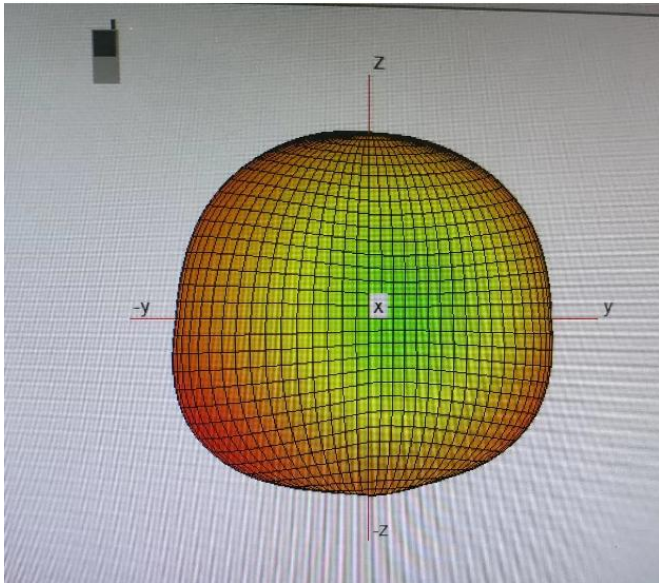

3. Gain & Efficiency& 3D Pattern

Frequency ID								
Frequency (MHz)	427	429	431	433	435	437	439	441
Gain (dBi)	-6.5	-6.3	-6.6	-6.3	-6.6	-6.3	-6	-6
Efficiency (DB)	-9.3	-9.3	-9.4	-9.1	-9.3	-9.2	-8.2	-8.5