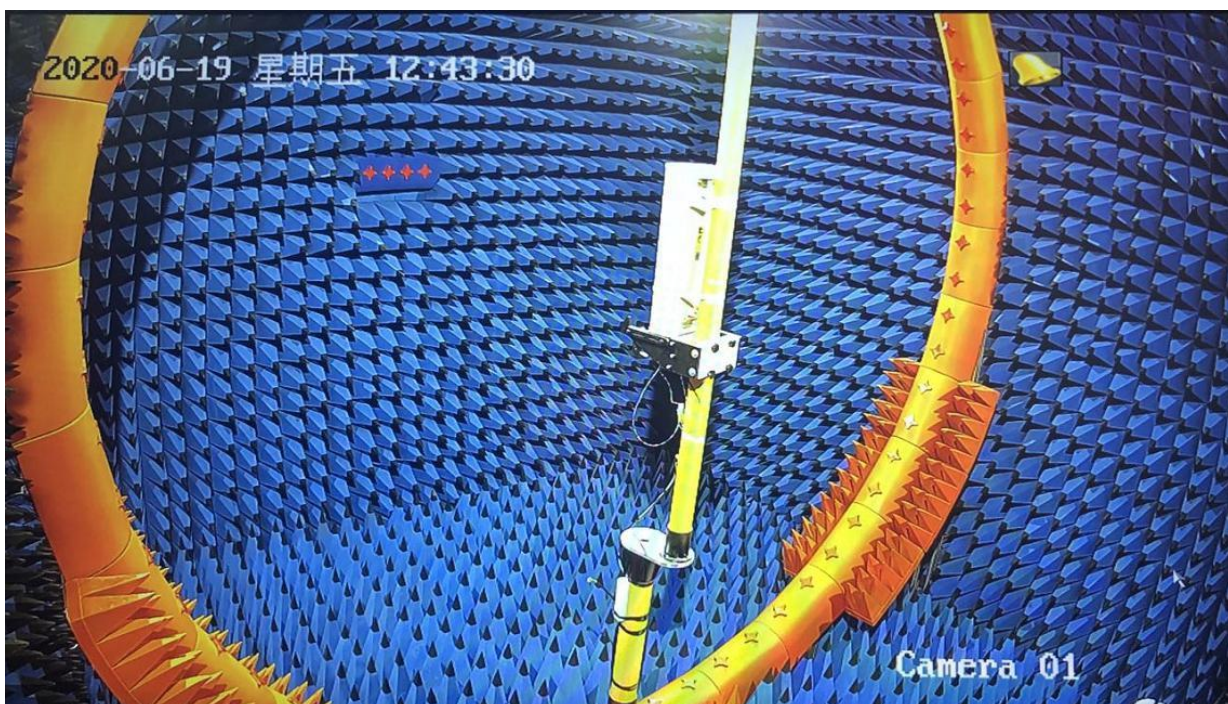

KR-F55 Antenna test report

1. Test Equipment & Condition

1.1 Network Analyzers : KEYSIGHT P5002A

1.2. Communications Test Set: R&S CMW500

1.3 3D Chamber Test System:64Probe testingsystem

2. Mechanical instruction

4. VSWR