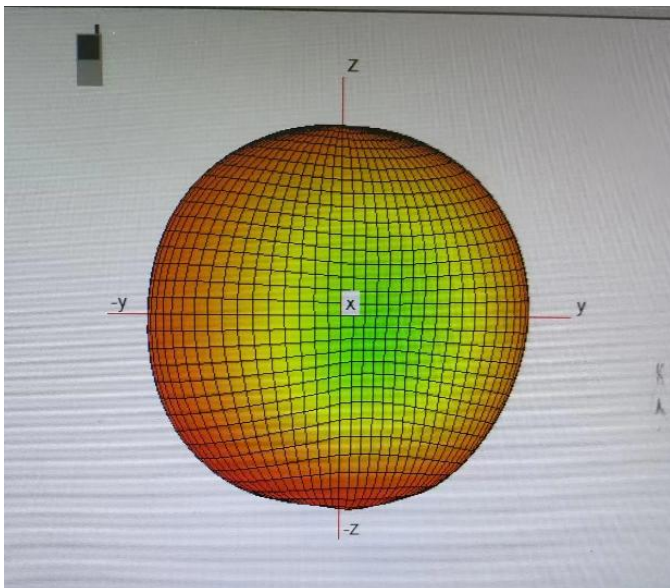

KR-F55 Antenna test report

1. Test Equipment & Condition

1.1 Network Analyzers : KEYSIGHT P5002A

1.2. Communications Test Set: R&S CMW500

1.3 3D Chamber Test System:64Probe testingsystem

2. Mechanical instruction

4. VSWR