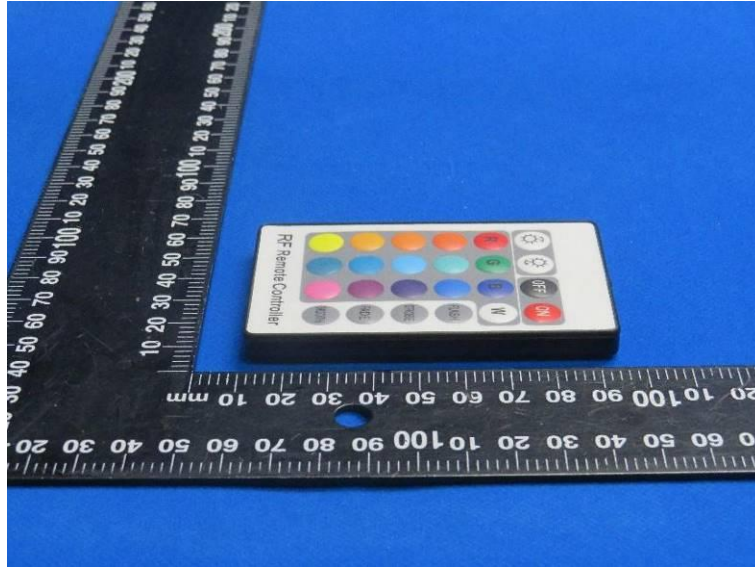

Product Name: RF Remote Control
Model No.: BG10B-RT

EUT Constructional Details

External Photo

-----End-----