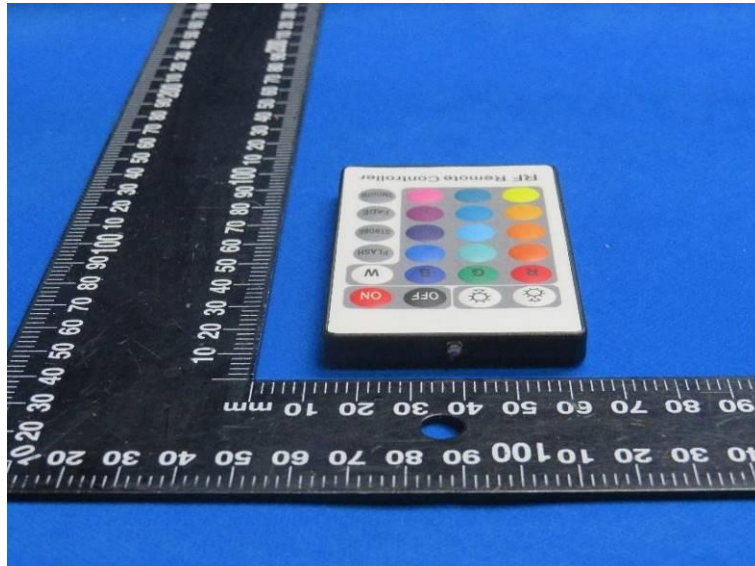

Product Name: RF Remote Control
Model No.: BG10B-RT

EUT Constructional Details

External Photo

-----End-----