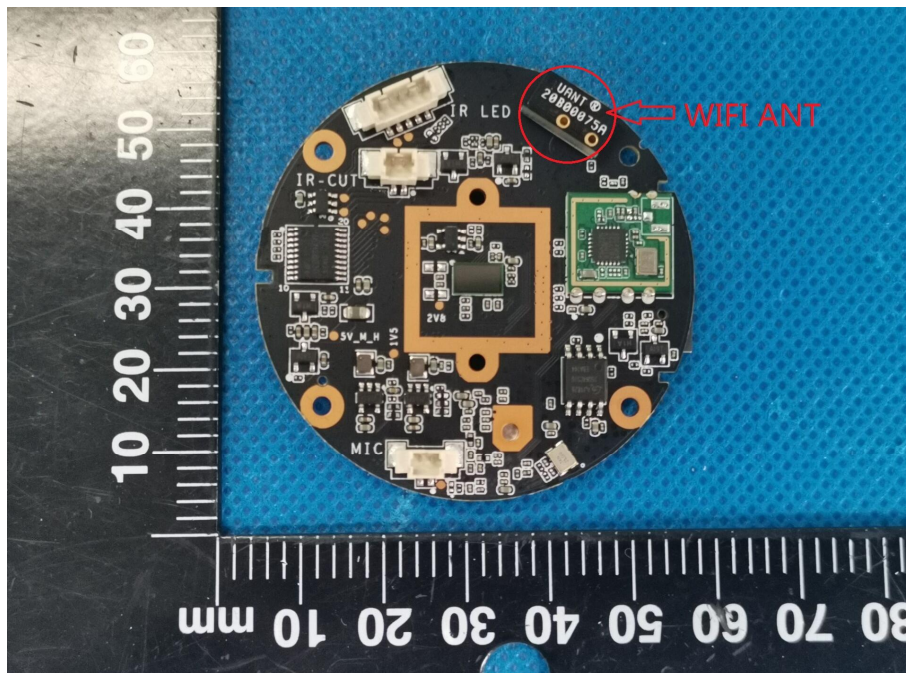

Product Name: WiFi Camera

Test Model No.: ZC-X1-P04

EUT Constructional Details

Internal Photo

Fig.1

Fig.2

Fig.3

Fig.4