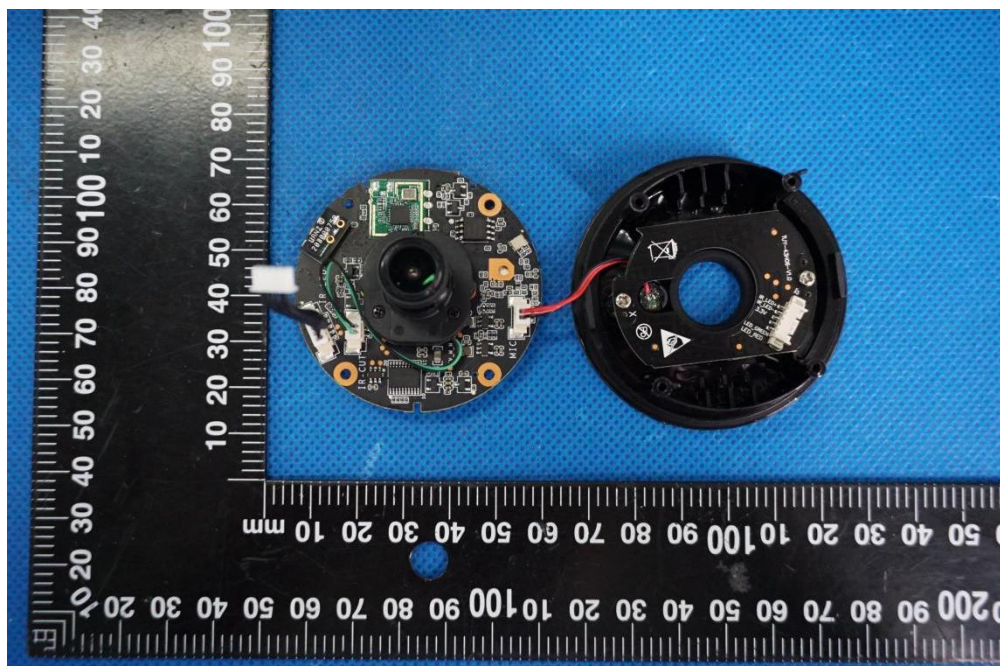

Product Name: WiFi Camera

Test Model No.: ZC-X1-P04

EUT Constructional Details

Internal Photo

Fig.1

Fig.2

Fig.3

Fig.4