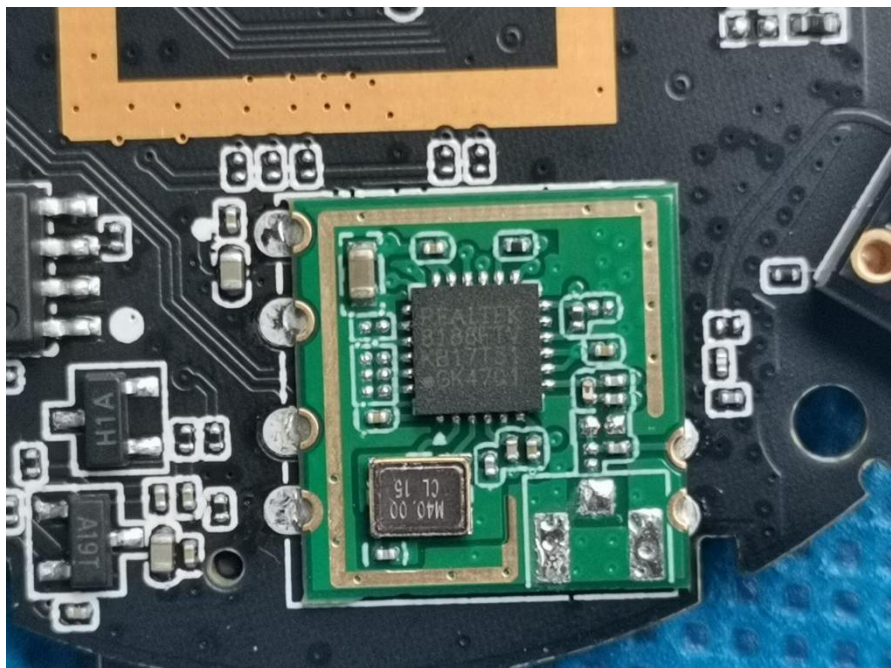

Product Name: WiFi Camera

Test Model No.: ZC-X1-P04

EUT Constructional Details

Internal Photo

Fig.1

Fig.2

Fig.3

Fig.4

Fig.5

Fig.6