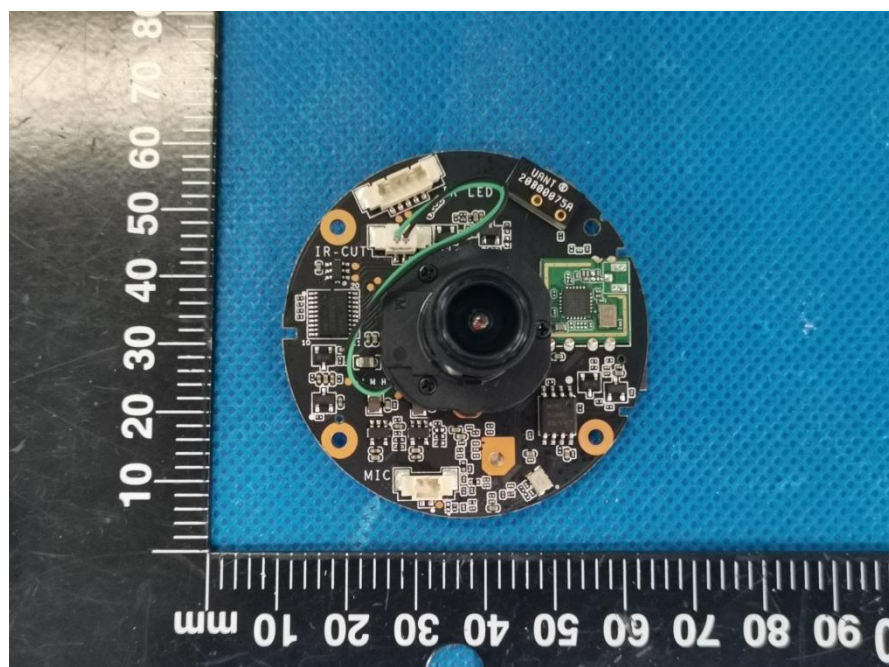

Product Name: WiFi Camera

Test Model No.: ZC-X1-P04

EUT Constructional Details

Internal Photo

Fig.1

Fig.2

Fig.3

Fig.4