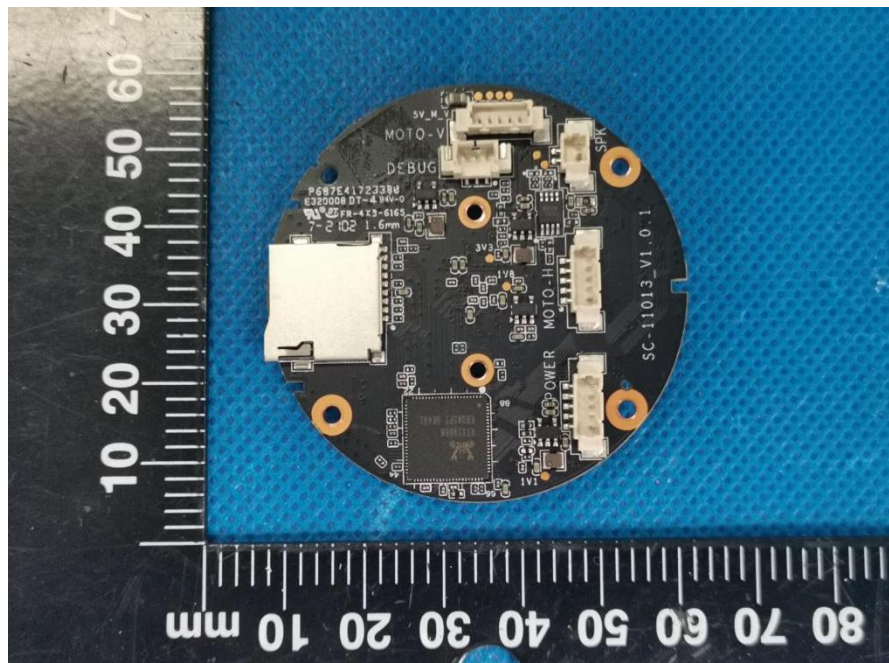

Product Name: WiFi Camera

Test Model No.: ZC-X1-P04

EUT Constructional Details

Internal Photo

Fig.1

Fig.2

Fig.3

Fig.4