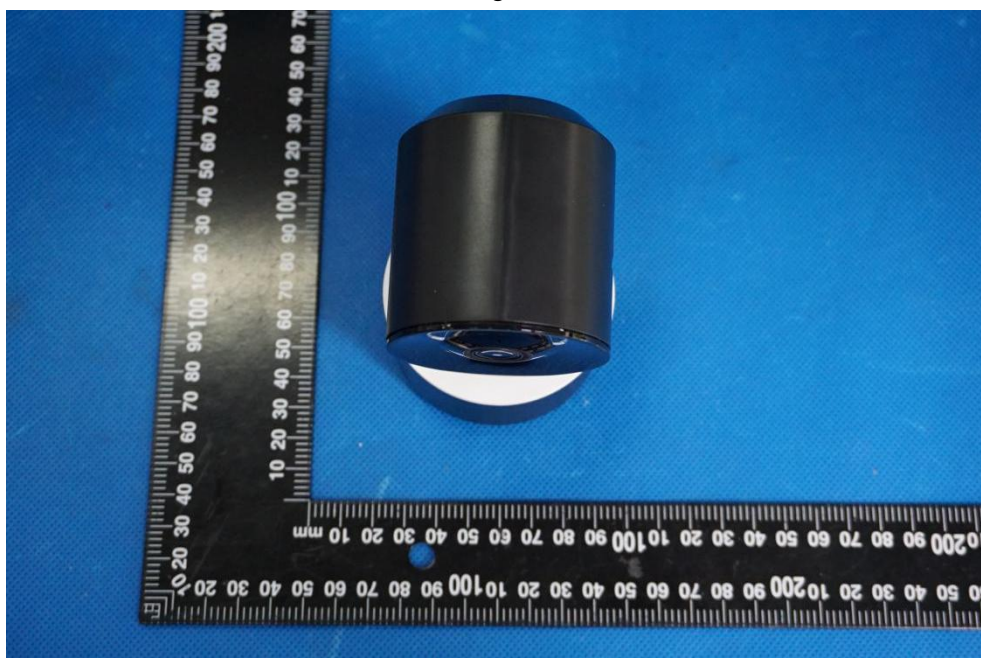

Product Name: WiFi Camera

Test Model No.: ZC-X1-P04

EUT Constructional Details

External Photo

Fig.1

Fig.2

Fig.3

Fig.4