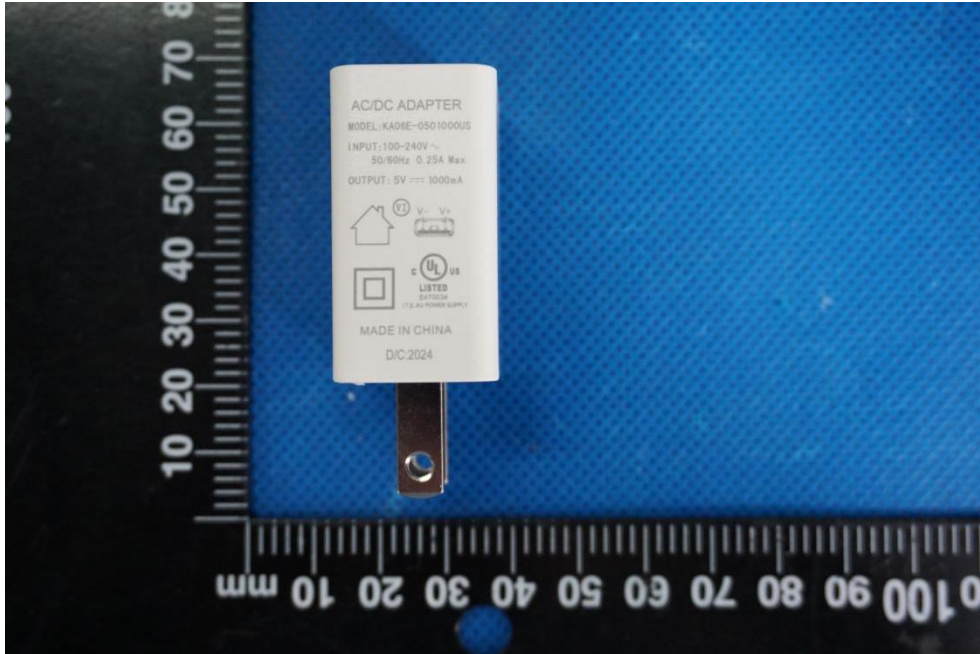

Product Name: WiFi Camera

Test Model No.: ZC-X1-P04

EUT Constructional Details

External Photo

Fig.1

Fig.2

Fig.3

Fig.4

Fig.5

Fig.6

Fig.7

Fig.8

Fig.9