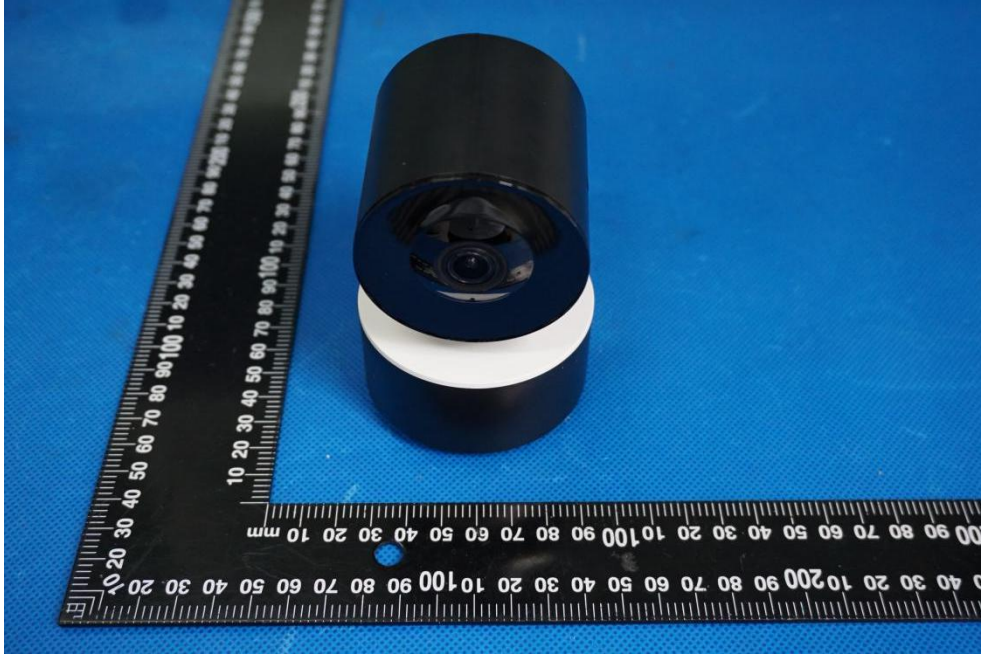

Product Name: WiFi Camera

Test Model No.: ZC-X1-P04

EUT Constructional Details

External Photo

Fig.1

Fig.2

Fig.3

Fig.4