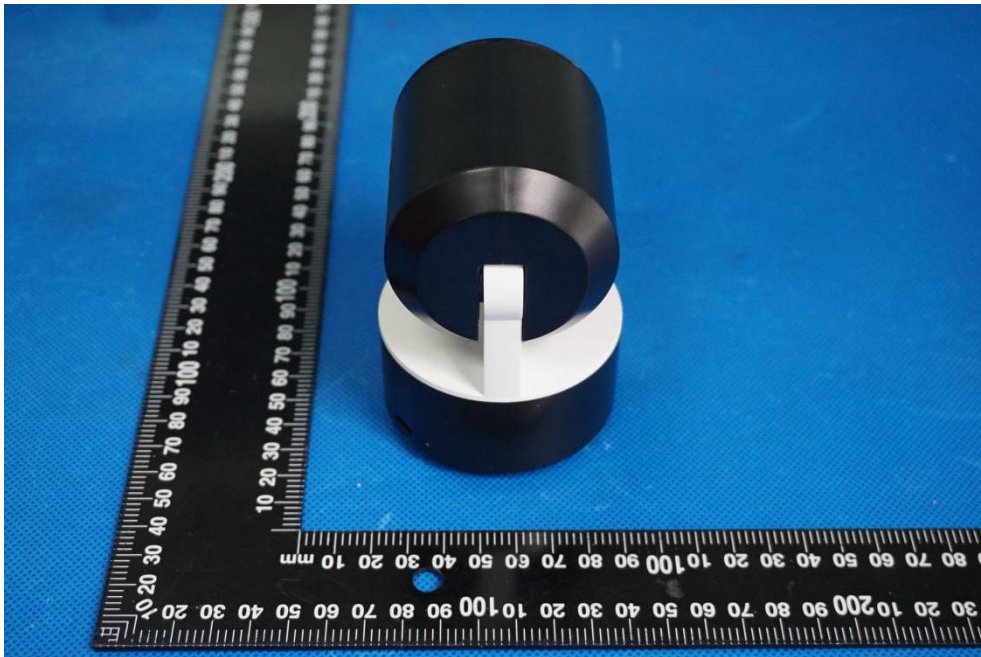

Product Name: WiFi Camera

Test Model No.: ZC-X1-P04

EUT Constructional Details

External Photo

Fig.1

Fig.2

Fig.3

Fig.4