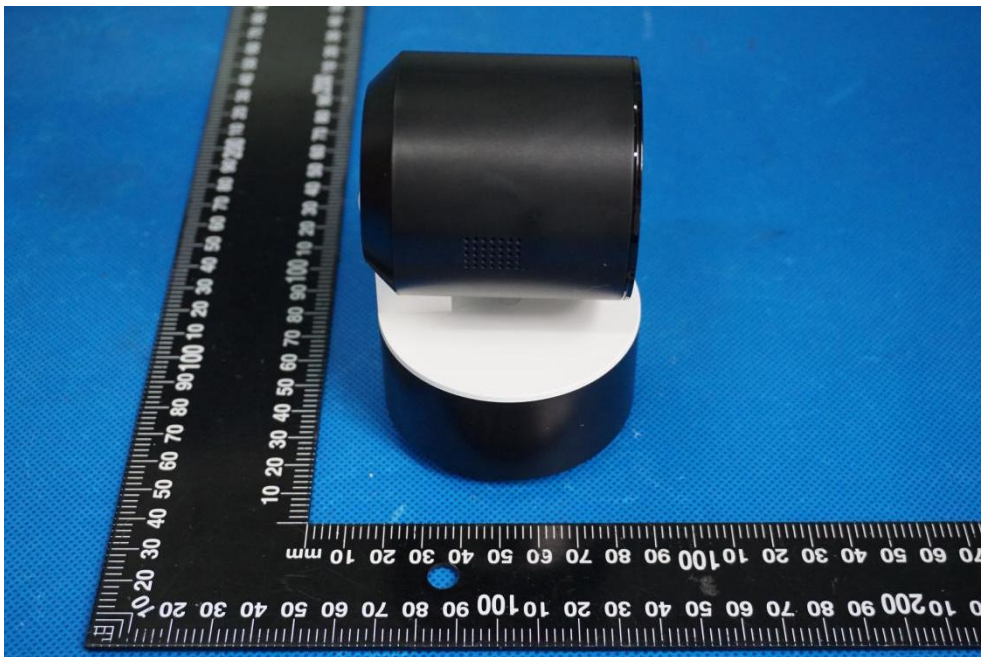

Product Name: WiFi Camera

Test Model No.: ZC-X1-P04

EUT Constructional Details

External Photo

Fig.1

Fig.2

Fig.3

Fig.4