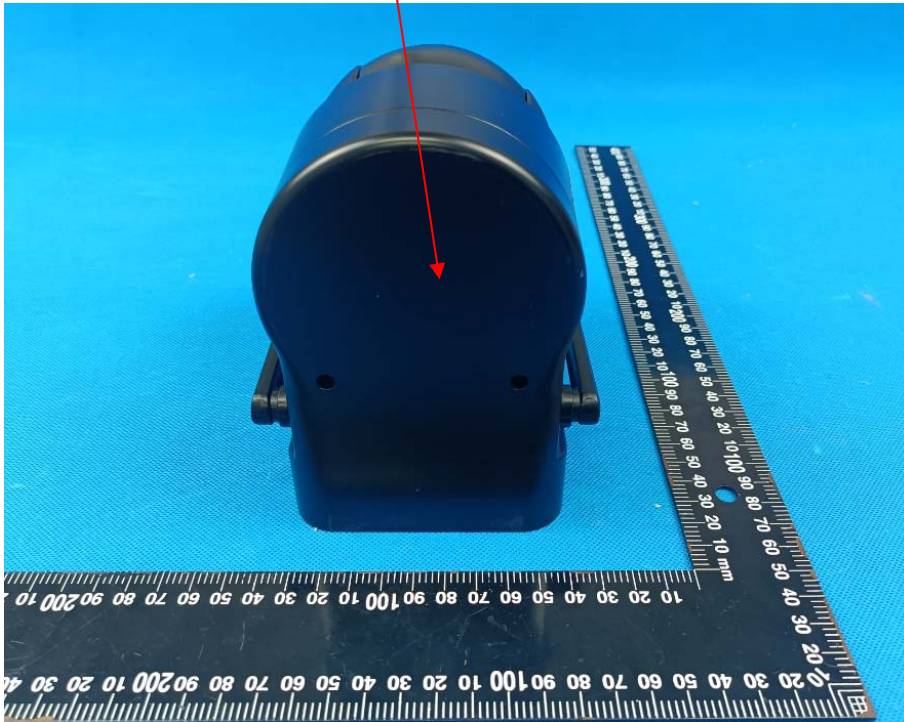

FCC ID LABELING AND LOCATION

FCC ID Label

Smart Wi-Fi Camera
Model NO.: S43
FCC ID: 2AZHU-S43

FCC ID Label Location

The label shown shall be permanently affixed at a conspicuous location on the device and be readily visible to the user at the time purchase (Labeling requirements per 2.925)