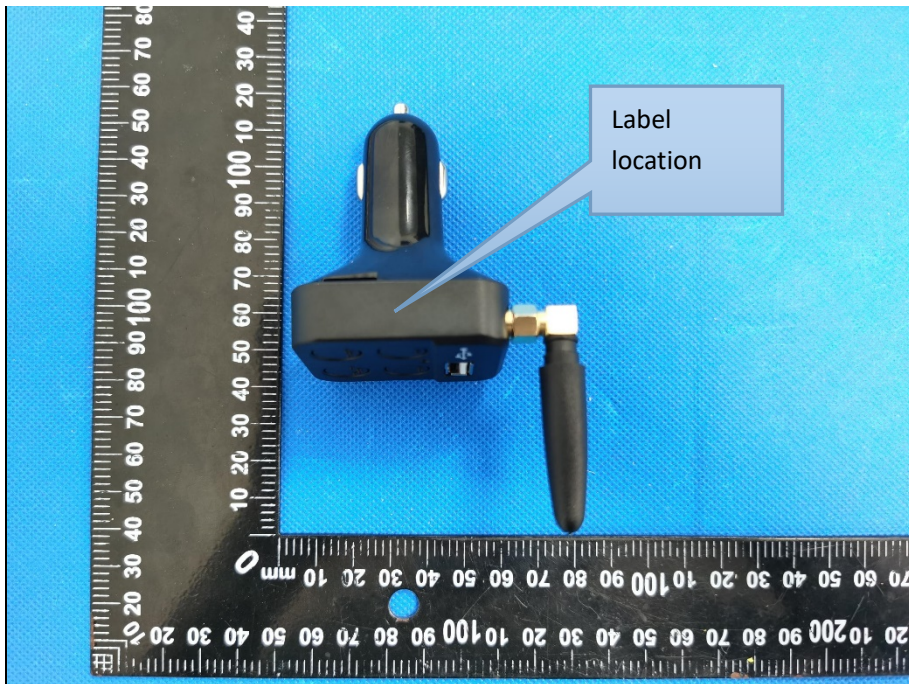

Label & label location

20mm*10mm

FCC ID:2AZHH-RT73