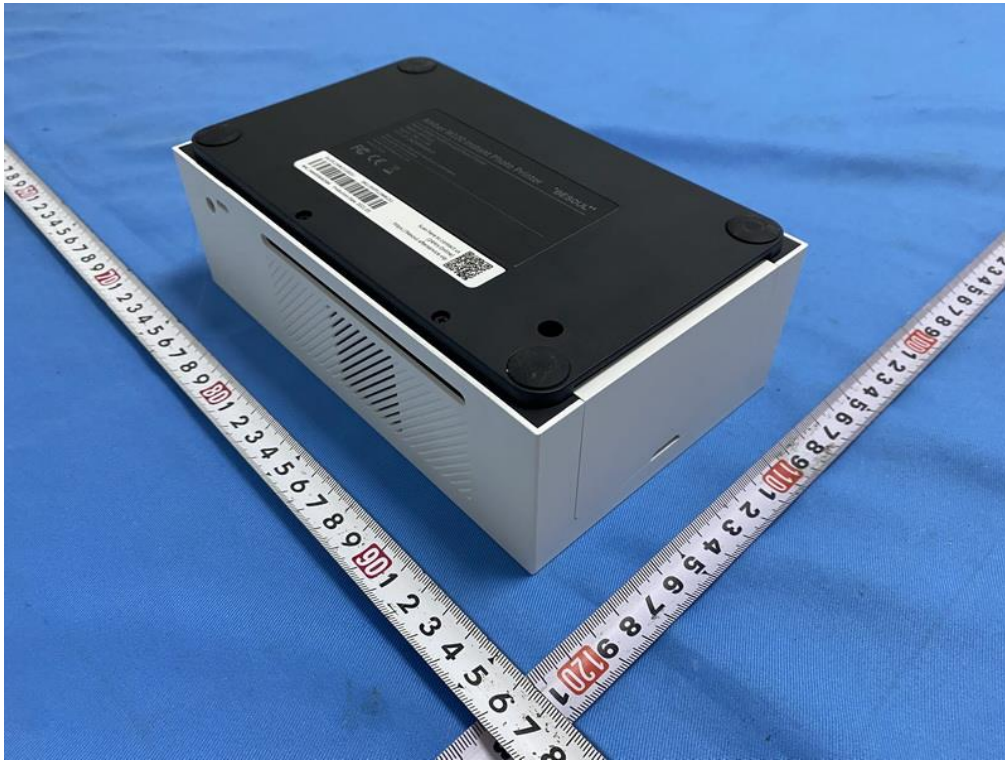

**ATTACHMENT**

**PHOTOGRAPHS OF EUT**

**Model: DSA-38PFE-24 FUS 240160**