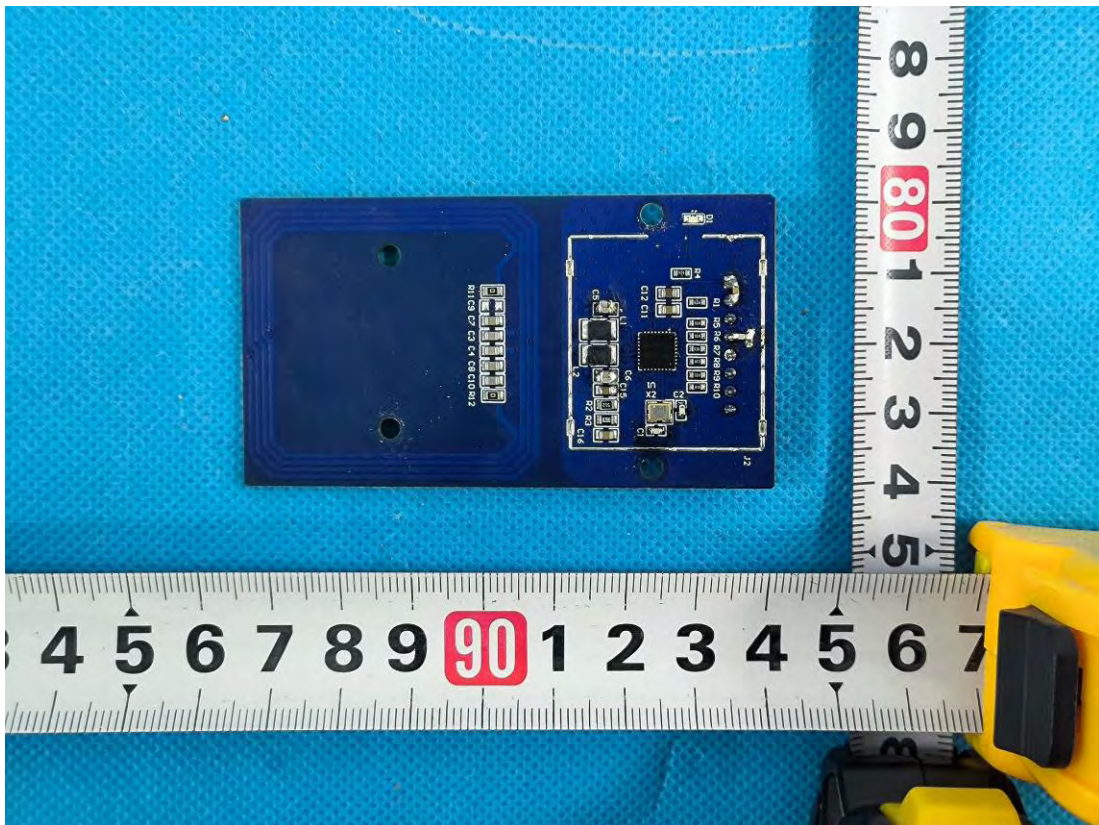

EXHIBIT C - EUT INTERNAL PHOTOGRAPHS

WCDMA/LTE Antenna

NFC Antenna

Chip1

Chip2

Chip3

WWAN Module FCC ID: XMR201909EC25AFX

Chip4