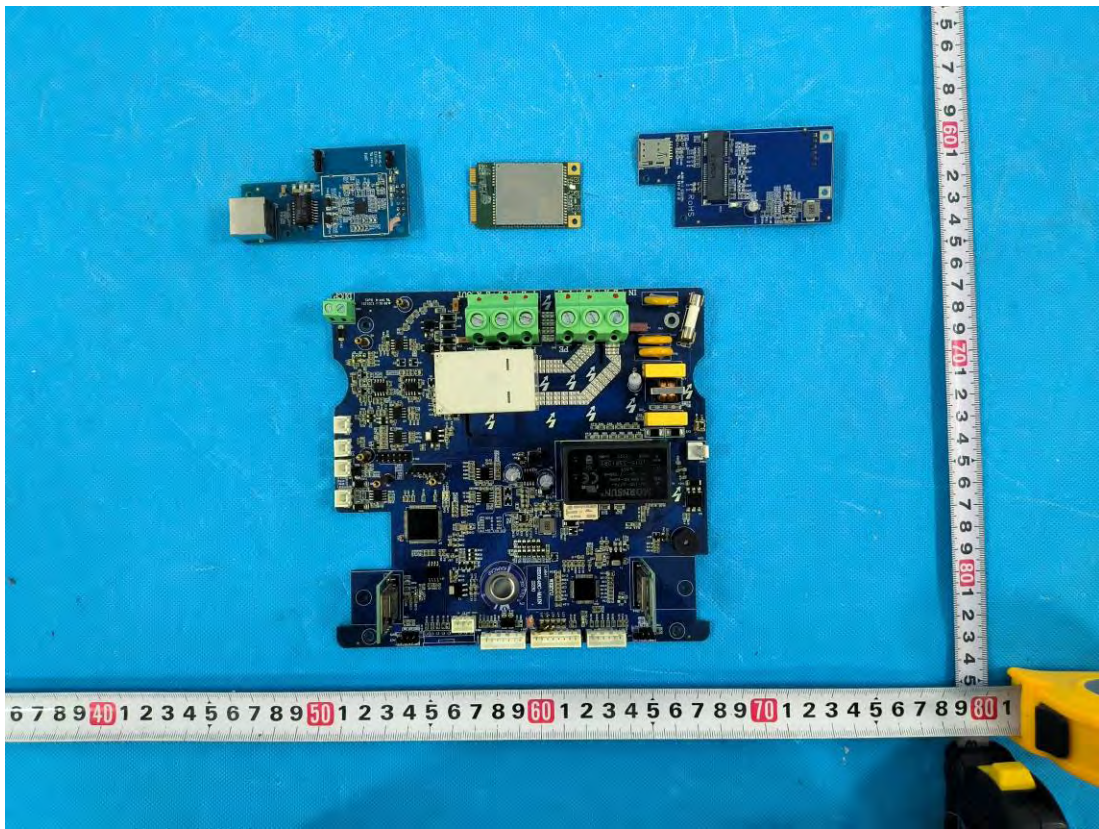

EXHIBIT C - EUT INTERNAL PHOTOGRAPHS

WCDMA/LTE Antenna

NFC Antenna

Chip1

Chip2

Chip3

WWAN Module FCC ID: XMR201909EC25AFX

Chip4

Chip5

Chip6

Chip7

Bluetooth Module FCC ID: 2ATPO-PB03

Chip8

Bluetooth Antenna

WiFi Module FCC ID: 2AHMR-BW16

Chip9

Chip10

WiFi Antenna

Chip12