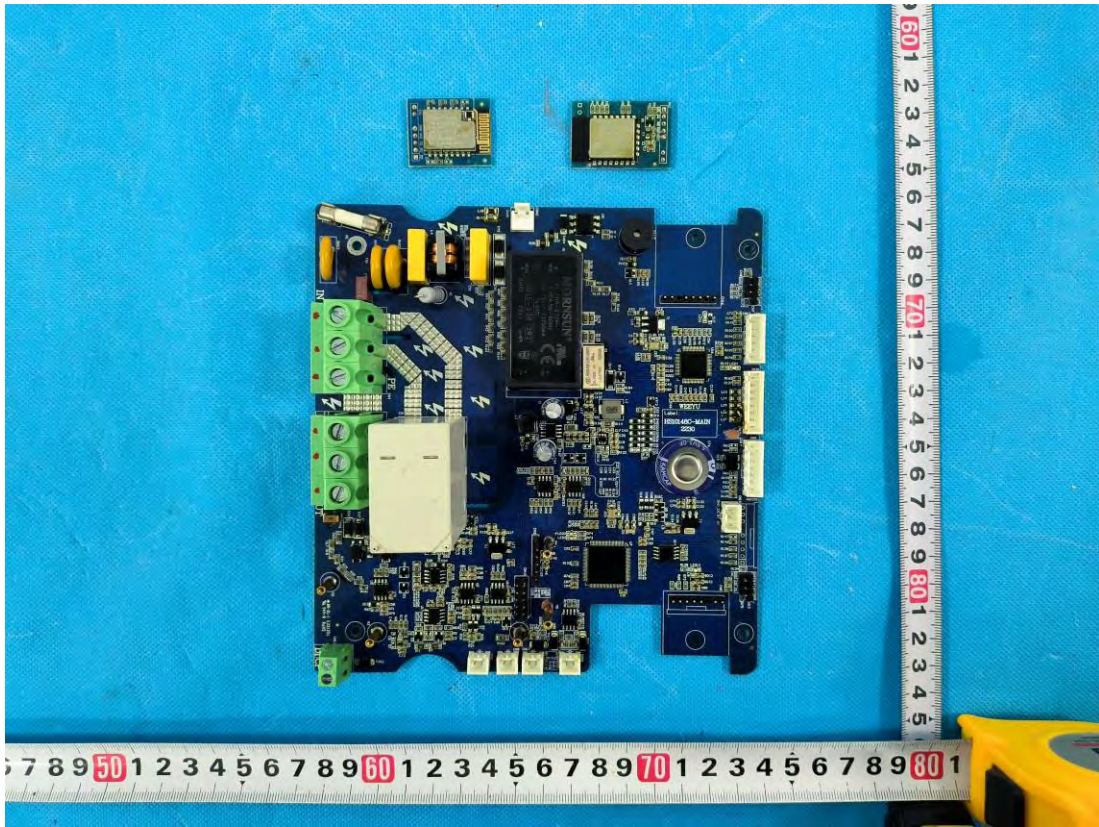

EXHIBIT C - EUT INTERNAL PHOTOGRAPHS

WCDMA/LTE Antenna

NFC Antenna

Chip1

Chip2

Chip3

WWAN Module FCC ID: XMR201909EC25AFX

Chip4

Chip5

Chip6

Chip7

Bluetooth Module FCC ID: 2ATPO-PB03

Chip8

Bluetooth Antenna

WiFi Module FCC ID: 2AHMR-BW16

Chip9

Chip10

WiFi Antenna

Chip12