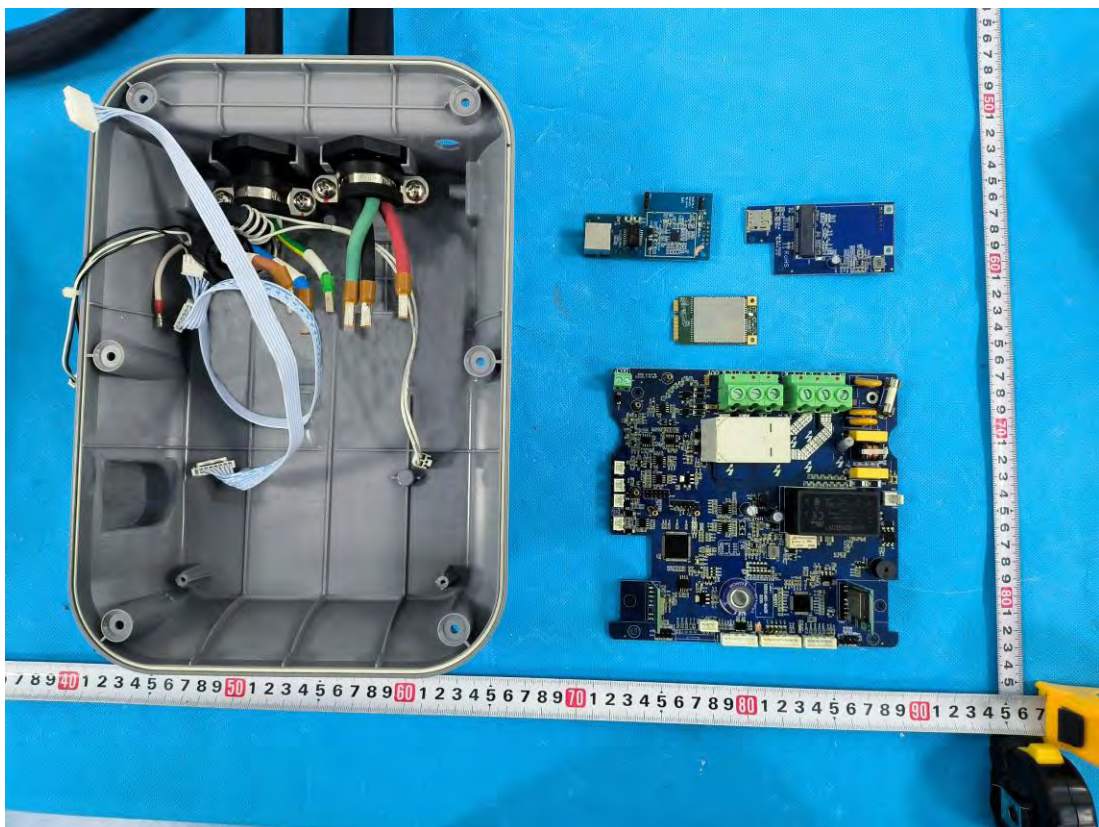

EXHIBIT C - EUT INTERNAL PHOTOGRAPHS

WCDMA/LTE Antenna

NFC Antenna

Chip1

Chip2

Chip3

WWAN Module FCC ID: XMR201909EC25AFX

Chip4

Chip5

Chip6

Chip7

Bluetooth Module FCC ID: 2ATPO-PB03

Chip8

Bluetooth Antenna

WiFi Module FCC ID: 2AHMR-BW16

Chip9

Chip10

WiFi Antenna

Chip12