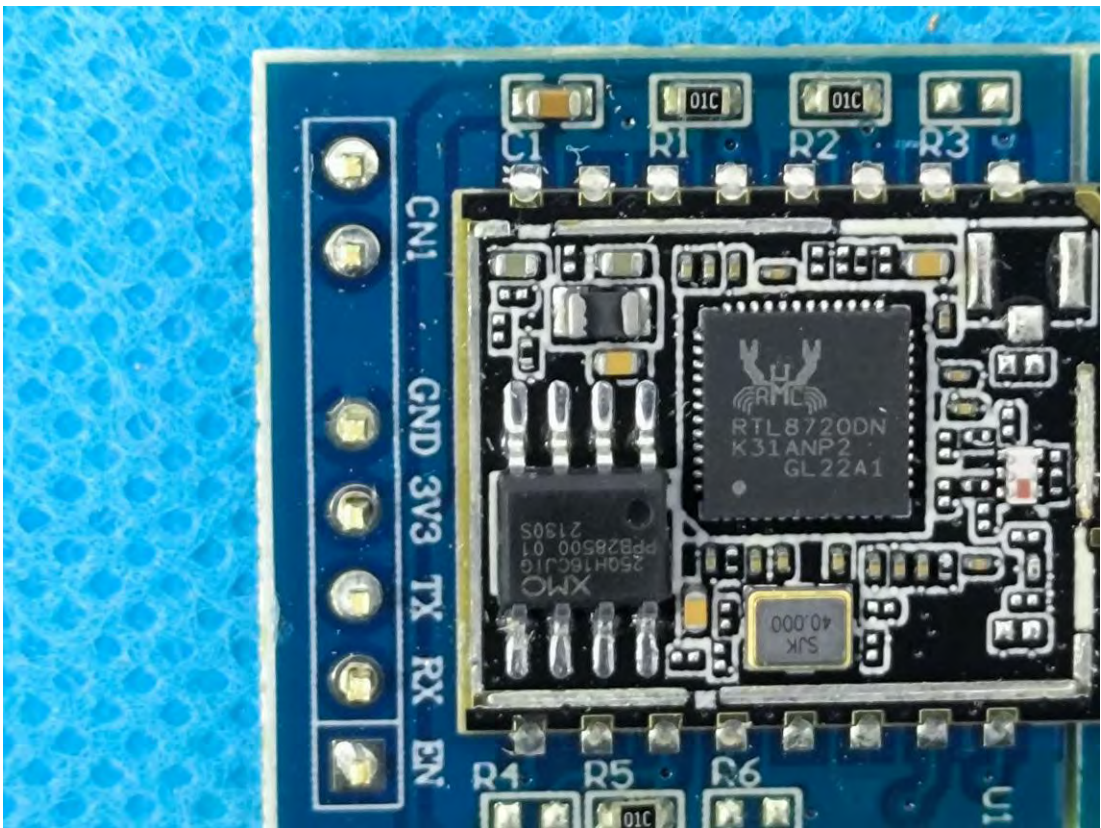

EXHIBIT C - EUT INTERNAL PHOTOGRAPHS

WCDMA/LTE Antenna

NFC Antenna

Chip1

Chip2

Chip3

WWAN Module FCC ID: XMR201909EC25AFX

Chip4

Chip5

Chip6

Chip7

Bluetooth Module FCC ID: 2ATPO-PB03

Chip8

Bluetooth Antenna

WiFi Module FCC ID: 2AHMR-BW16

Chip9

Chip10

WiFi Antenna

Chip12