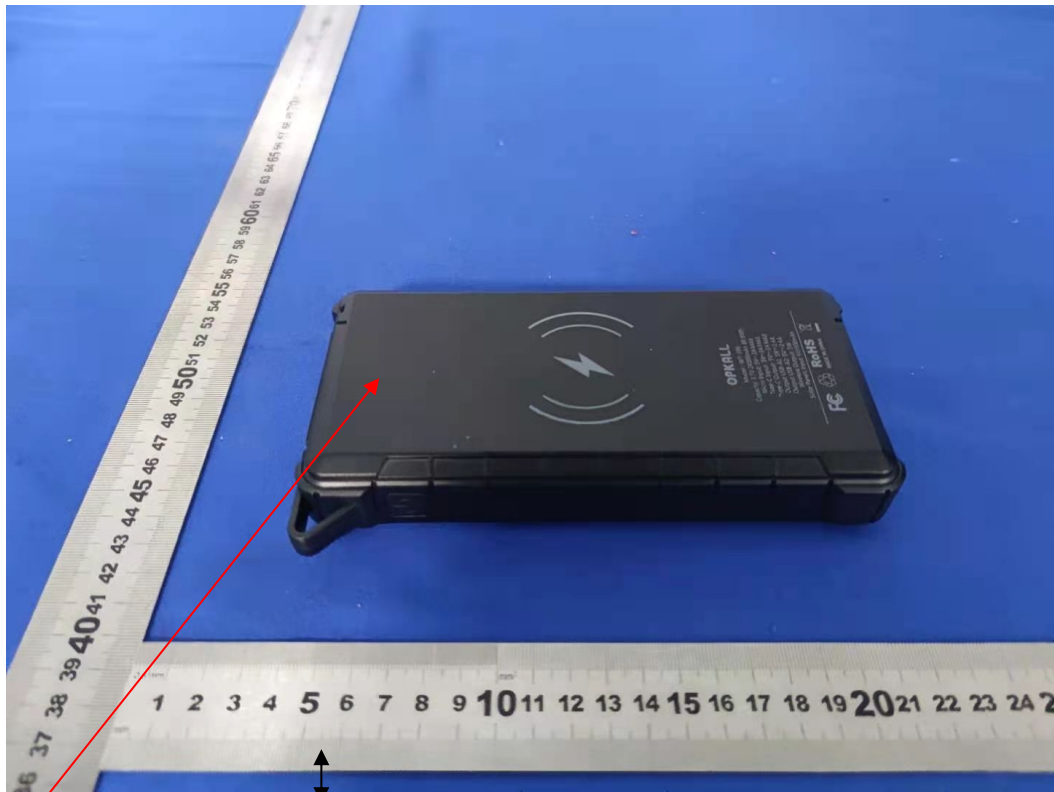

Label and Label Location

FCC ID:2AZFW-WT396

L*W: 10mm*7mm

white font on a Black label