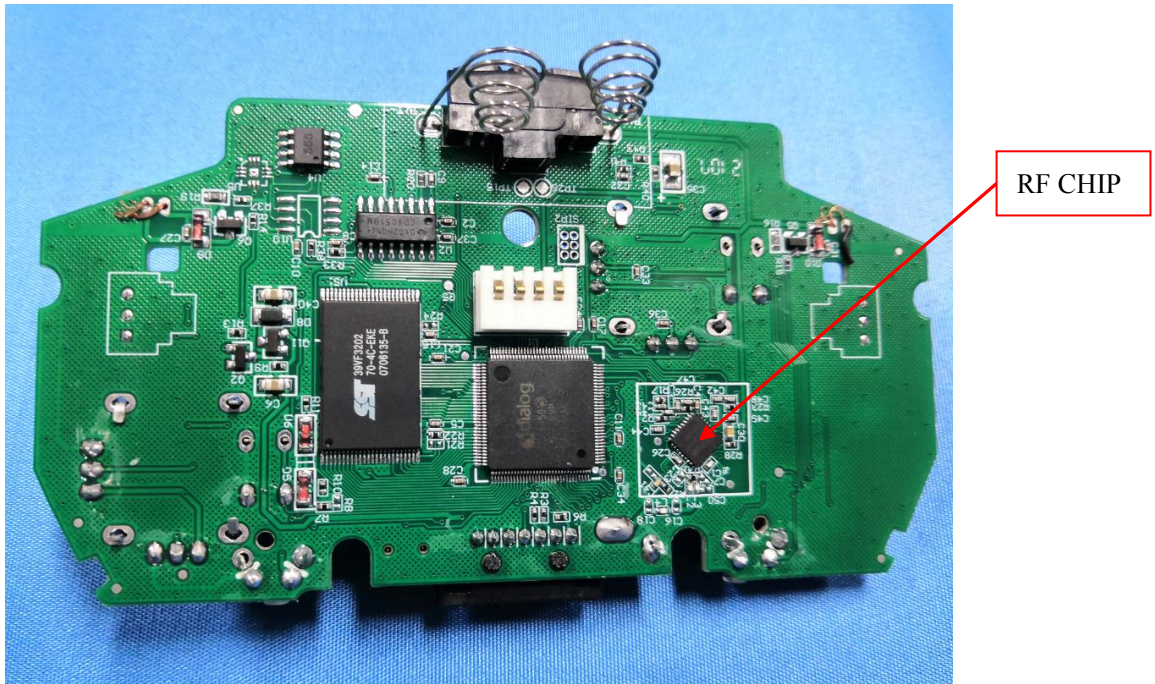

Metal Antenna

RF CHIP: Model : LMX4281DQE Manufacturer: Dialog