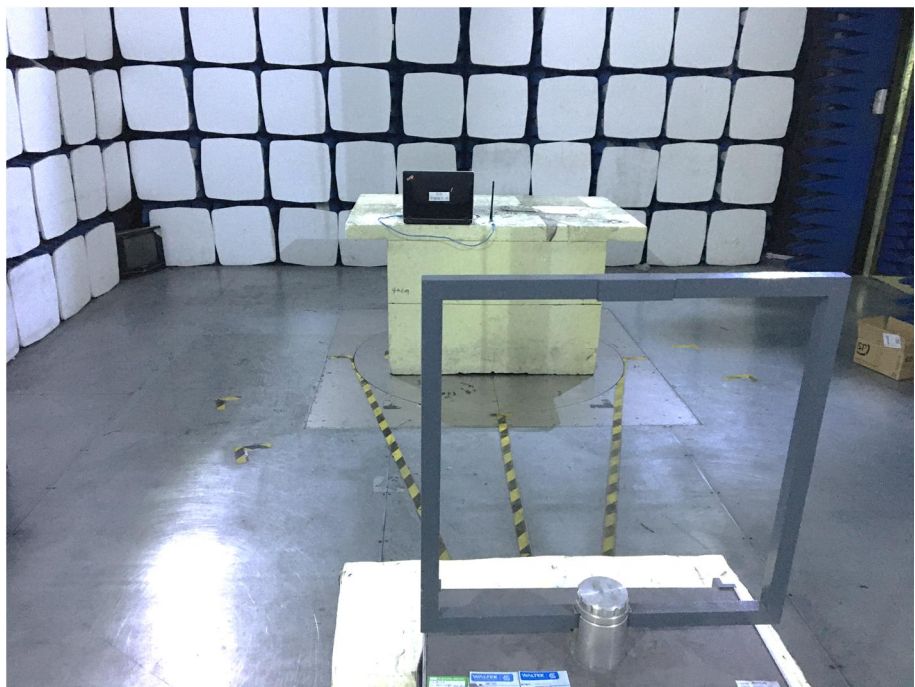

EXHIBIT 4 - TEST SETUP PHOTOGRAPHS

**Conducted Emission
Test Setup***

**Radiation Emission Test
Setup (Below 30MHz)**

Radiation Emission Test Setup (30MHz to 1GHz)

Radiation Emission Test Setup (1GHz to 18GHz)

**Radiation Emission Test
Setup (Above 18GHz)**

* Means' only test and setup for PART 15C .

******* END OF REPORT *******