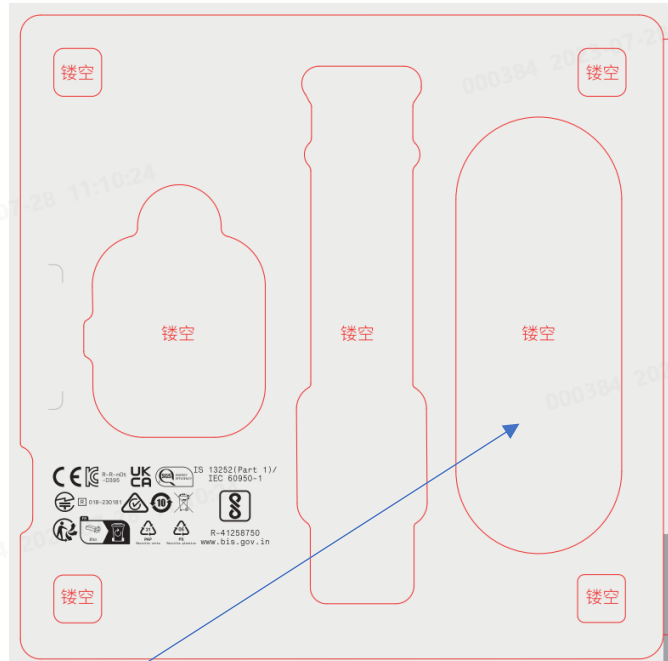

Sliver
IN Version&INTL Version
材质:350g白卡
工艺:4色+2专+UV+防刮花哑膜
尺寸:160*160*4.25mm

外面

Stick to here.

cmf by NOTHING
cmf WATCH PRO
Model: D395
Color: Dark Grey
Rating: 5V=0.26A
SKU: A10700003

WARNING: Reproductive Harm-www.P65Warnings.ca.gov
FCC ID: 2AZEQ-D395 IC: 27102-D395 Manufacture Date: 2023.XX.XX
Manufacture&UK Importer: Nothing Technology Limited
Address: 80 Cheapside, London, England EC2V 6EE
EU Importer: Nothing Technology B.V. Address: Jan Pietersz.
Coenstraat 7, 2595WP's-Gravenhage.the Netherlands
CMIIT ID: 2023DP8944 Lifecycle Carbon Footprint 3.60 KG CO₂e
Designed by NOTHING Made In China

EAN: 6974434221192
SN: XXXXXXXXXXXXXXX

CE, UKCA, SGS ENERGY EFFICIENCY, IS 13252(Part 1)/IEC 60950-1

R-R-nOt -D395, R 018-230181, 10, FR, ÉTUI, PAP Raccolta carta, PS Raccolta plastica

R-41258750
www.bis.gov.in