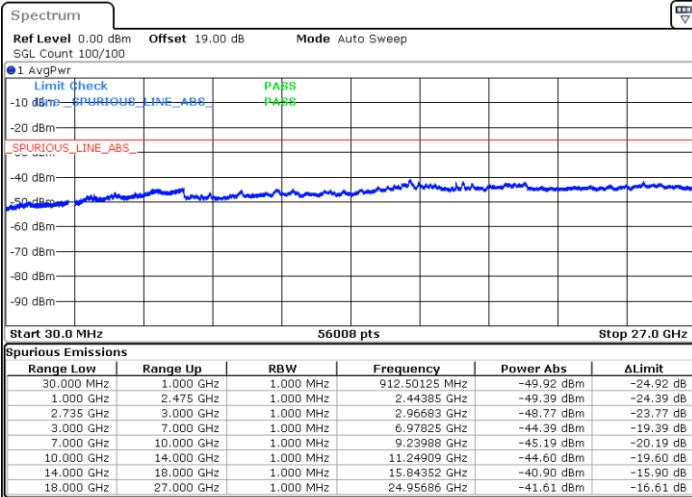

Middle Channel / 1RB0 and 1RB74

Middle Channel / 1RB74 and 1RB0

Date: 21.MAR.2023 06:31:15

Date: 21.MAR.2023 06:37:26

Middle Channel / FullIRB

N/A

Date: 21.MAR.2023 06:30:00

LTE Band 41C / 15MHz+15MHz

64QAM

Highest Channel / 1RB0 and 1RB74

Highest Channel / 1RB74 and 1RB0

Date: 21.MAR.2023 06:52:20

Date: 21.MAR.2023 06:51:06

Highest Channel / FullIRB

N/A

Date: 21.MAR.2023 06:58:31

LTE Band 41C / 15MHz+20MHz

64QAM

Lowest Channel / 1RB0 and 1RB99

Lowest Channel / 1RB74 and 1RB0

Date: 21.MAR.2023 07:32:40

Date: 21.MAR.2023 07:26:28

Lowest Channel / FullRB

N/A