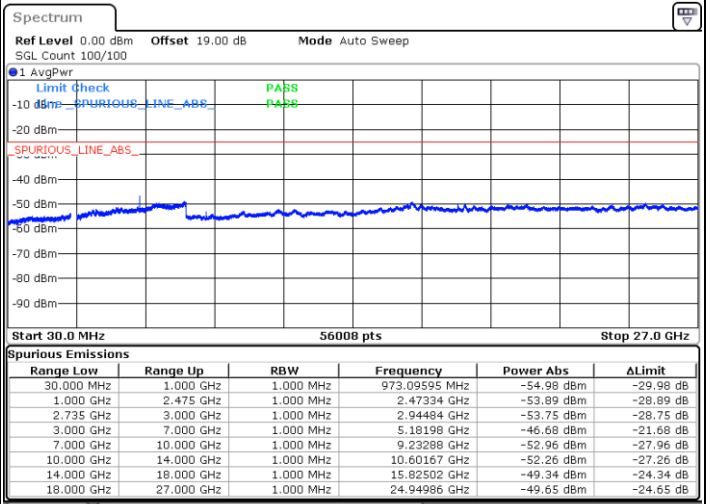

LTE Band 41C / 15MHz+20MHz

64QAM

Lowest Channel / 1RB0 and 1RB99

Lowest Channel / 1RB74 and 1RB0

Date: 21.MAR.2023 07:32:40

Date: 21.MAR.2023 07:26:28

Lowest Channel / FullRB

N/A

Date: 21.MAR.2023 07:33:55

LTE Band 41C / 15MHz+20MHz

64QAM

Middle Channel / 1RB0 and 1RB9

Middle Channel / 1RB74 and 1RB0

Date: 21.MAR.2023 07:41:25

Date: 21.MAR.2023 07:47:36

Middle Channel / FullIRB

N/A

Date: 21.MAR.2023 07:40:10

LTE Band 41C / 15MHz+20MHz

64QAM

Highest Channel / 1RB0 and 1RB99

Highest Channel / 1RB74 and 1RB0

Date: 21.MAR.2023 08:02:30

Date: 21.MAR.2023 08:01:15

Highest Channel / FullIRB

N/A

Date: 21.MAR.2023 08:08:41

LTE Band 41C / 20MHz+5MHz

64QAM

Lowest Channel / 1RB0 and 1RB24

Lowest Channel / 1RB99 and 1RB0

Date: 20.MAR.2023 23:40:27