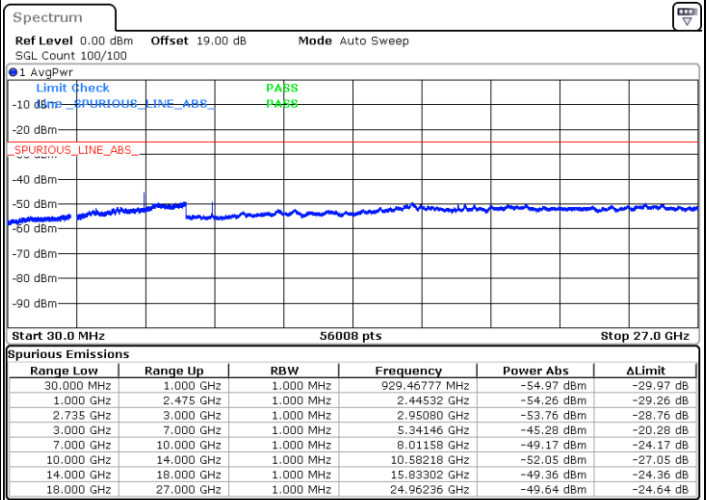

LTE Band 41C / 10MHz+20MHz

64QAM

Middle Channel / 1RB0 and 1RB99

Middle Channel / 1RB49 and 1RB0

Date: 21.MAR.2023 03:41:58

Date: 21.MAR.2023 03:48:10

Middle Channel / FullIRB

N/A

Date: 21.MAR.2023 03:40:43

LTE Band 41C / 10MHz+20MHz

64QAM

Highest Channel / 1RB0 and 1RB99

Highest Channel / 1RB49 and 1RB0

Date: 21.MAR.2023 04:03:04

Date: 21.MAR.2023 04:01:50

Highest Channel / FullIRB

N/A

Date: 21.MAR.2023 04:09:18

LTE Band 41C / 15MHz+10MHz

64QAM

Lowest Channel / 1RB0 and 1RB49

Lowest Channel / 1RB74 and 1RB0

Date: 21.MAR.2023 02:12:06

Date: 21.MAR.2023 02:05:54