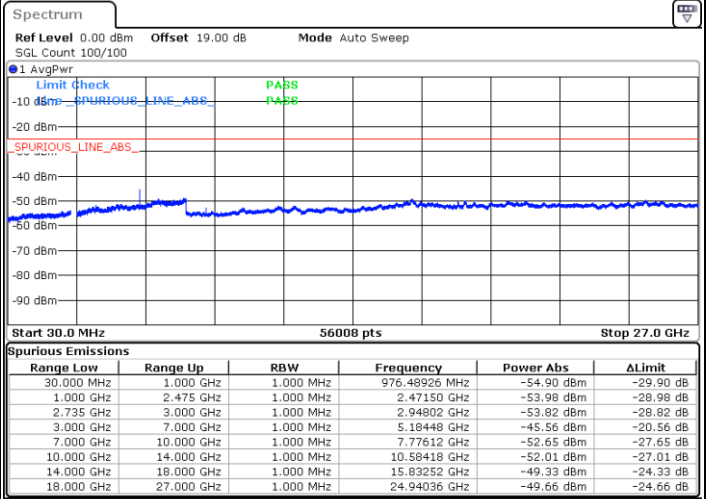

Date: 27.MAR.2023 19:49:38