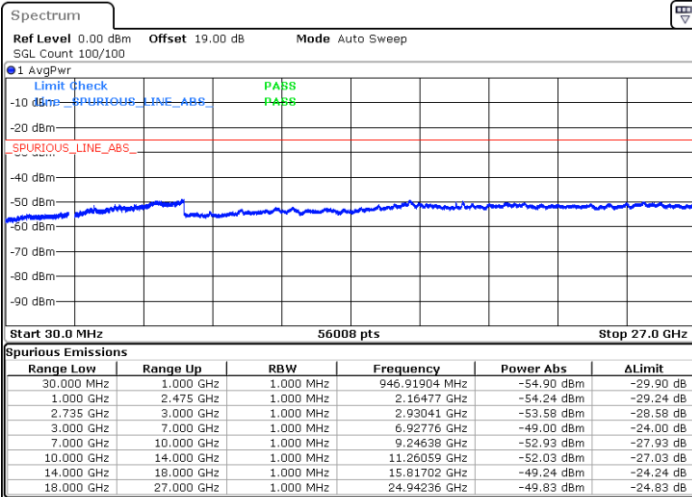

Date: 27.MAR.2023 17:46:22

Date: 27.MAR.2023 17:50:48

Middle Channel / FullIRB

N/A

Date: 27.MAR.2023 17:41:54

LTE Band 41C / 20MHz+15MHz

16QAM

Highest Channel / 1RB0 and 1RB74

Highest Channel / 1RB99 and 1RB0

Date: 27.MAR.2023 18:13:28

Date: 27.MAR.2023 18:08:59

Highest Channel / FullIRB

N/A

Date: 27.MAR.2023 18:17:55

LTE Band 41C / 20MHz+20MHz

16QAM

Lowest Channel / 1RB0 and 1RB99

Lowest Channel / 1RB99 and 1RB0

Date: 27.MAR.2023 19:31:19

Date: 27.MAR.2023 19:27:03

Lowest Channel / FullIRB

N/A

Date: 27.MAR.2023 19:35:35

LTE Band 41C / 20MHz+20MHz