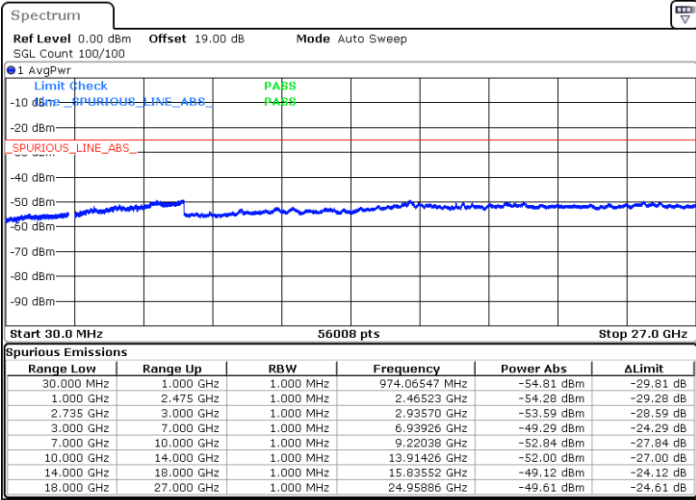

LTE Band 41C / 20MHz+20MHz

16QAM

Highest Channel / 1RB0 and 1RB99

Highest Channel / 1RB99 and 1RB0

Date: 27.MAR.2023 20:11:08

Date: 27.MAR.2023 20:06:52

Highest Channel / FullIRB

N/A

Date: 27.MAR.2023 20:15:24

LTE Band 41C / 5MHz+20MHz

64QAM

Lowest Channel / 1RB0 and 1RB99

Lowest Channel / 1RB24 and 1RB0

Date: 20.MAR.2023 22:29:16

Date: 20.MAR.2023 22:23:05

Lowest Channel / FullRB