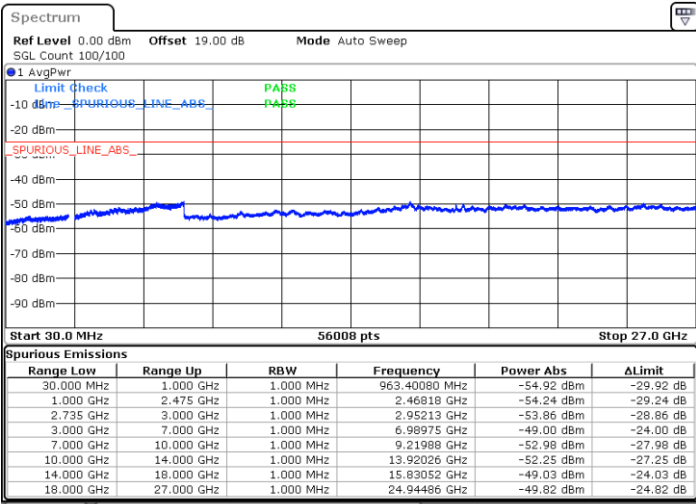

Date: 21.MAR.2023 07:33:55

LTE Band 41C / 15MHz+20MHz

64QAM

Middle Channel / 1RB0 and 1RB9

Middle Channel / 1RB74 and 1RB0

Date: 21.MAR.2023 07:41:25

Date: 21.MAR.2023 07:47:36

Middle Channel / FullIRB

N/A

Date: 21.MAR.2023 07:40:10

LTE Band 41C / 15MHz+20MHz

64QAM

Highest Channel / 1RB0 and 1RB99

Highest Channel / 1RB74 and 1RB0

Date: 21.MAR.2023 08:02:30

Date: 21.MAR.2023 08:01:15

Highest Channel / FullIRB

N/A

Date: 21.MAR.2023 08:08:41

LTE Band 41C / 20MHz+5MHz

64QAM

Lowest Channel / 1RB0 and 1RB24

Lowest Channel / 1RB99 and 1RB0

Date: 20.MAR.2023 23:40:27