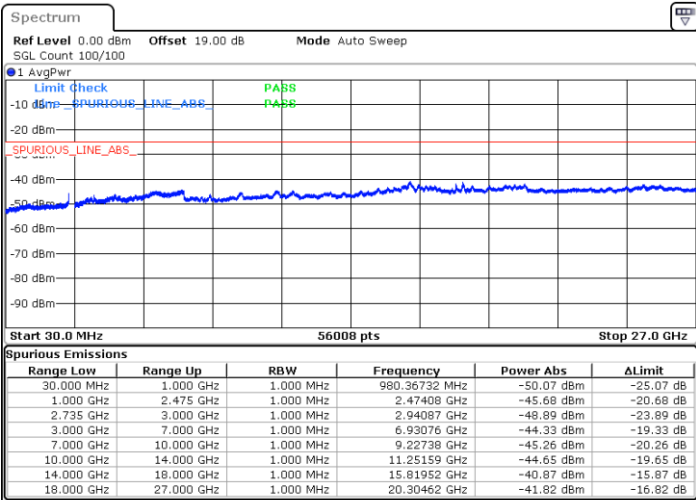

Date: 21.MAR.2023 03:40:43

LTE Band 41C / 10MHz+20MHz

64QAM

Highest Channel / 1RB0 and 1RB99

Highest Channel / 1RB49 and 1RB0

Date: 21.MAR.2023 04:03:04

Date: 21.MAR.2023 04:01:50

Highest Channel / FullIRB

N/A

Date: 21.MAR.2023 04:09:18

LTE Band 41C / 15MHz+10MHz

64QAM

Lowest Channel / 1RB0 and 1RB49

Lowest Channel / 1RB74 and 1RB0

Date: 21.MAR.2023 02:12:06

Date: 21.MAR.2023 02:05:54

Lowest Channel / FullIRB

N/A

Date: 21.MAR.2023 02:13:21

LTE Band 41C / 15MHz+10MHz

64QAM

Middle Channel / 1RB0 and 1RB49

Middle Channel / 1RB74 and 1RB0

Date: 21.MAR.2023 02:29:28

Date: 21.MAR.2023 02:35:40

Middle Channel / FullIRB

N/A

Date: 21.MAR.2023 02:28:13

LTE Band 41C / 15MHz+10MHz

64QAM

Highest Channel / 1RB0 and 1RB49

Highest Channel / 1RB74 and 1RB0