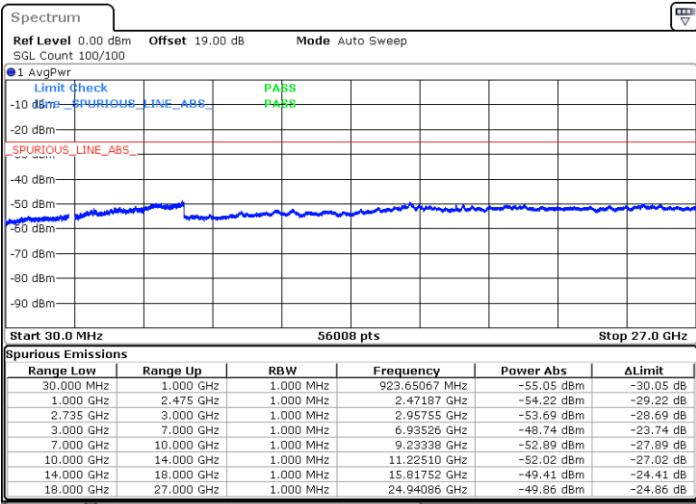

LTE Band 41C / 15MHz+20MHz

64QAM

Lowest Channel / 1RB0 and 1RB99

Lowest Channel / 1RB74 and 1RB0

Date: 21.MAR.2023 07:32:40

Date: 21.MAR.2023 07:26:28

Lowest Channel / FullRB

N/A

Date: 21.MAR.2023 07:33:55

LTE Band 41C / 15MHz+20MHz

64QAM

Middle Channel / 1RB0 and 1RB9

Middle Channel / 1RB74 and 1RB0

Date: 21.MAR.2023 07:41:25

Date: 21.MAR.2023 07:47:36

Middle Channel / FullIRB

N/A

Date: 21.MAR.2023 07:40:10

LTE Band 41C / 15MHz+20MHz

64QAM

Highest Channel / 1RB0 and 1RB99

Highest Channel / 1RB74 and 1RB0

Date: 21.MAR.2023 08:02:30

Date: 21.MAR.2023 08:01:15

Highest Channel / FullIRB

N/A

Date: 21.MAR.2023 08:08:41

LTE Band 41C / 20MHz+5MHz

64QAM

Lowest Channel / 1RB0 and 1RB24

Lowest Channel / 1RB99 and 1RB0

Date: 20.MAR.2023 23:40:27