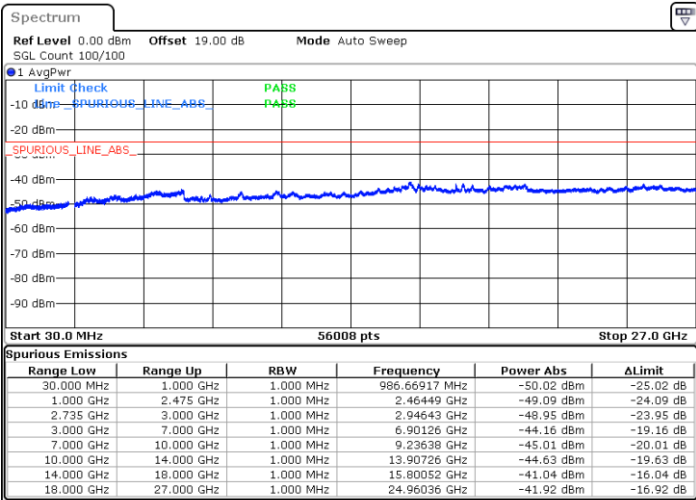

Lowest Channel / FullIRB

N/A

Date: 21.MAR.2023 02:13:21

LTE Band 41C / 15MHz+10MHz

64QAM

Middle Channel / 1RB0 and 1RB49

Middle Channel / 1RB74 and 1RB0

Date: 21.MAR.2023 02:29:28

Date: 21.MAR.2023 02:35:40

Middle Channel / FullIRB

N/A

Date: 21.MAR.2023 02:28:13

LTE Band 41C / 15MHz+10MHz

64QAM

Highest Channel / 1RB0 and 1RB49

Highest Channel / 1RB74 and 1RB0

Date: 21.MAR.2023 02:50:36

Date: 21.MAR.2023 02:49:22

Highest Channel / FullIRB

N/A

Date: 21.MAR.2023 02:56:48

LTE Band 41C / 15MHz+15MHz

64QAM

Lowest Channel / 1RB0 and 1RB74