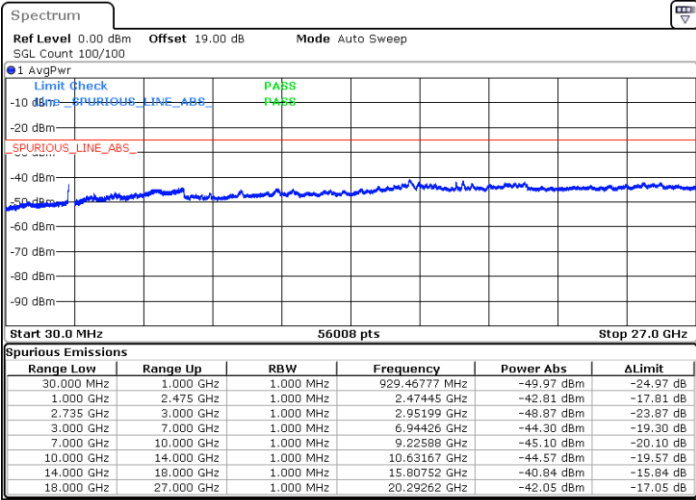

LTE Band 41C / 20MHz+20MHz

16QAM

Highest Channel / 1RB0 and 1RB99

Highest Channel / 1RB99 and 1RB0

Date: 27.MAR.2023 20:11:08

Date: 27.MAR.2023 20:06:52

Highest Channel / FullIRB

N/A

Date: 27.MAR.2023 20:15:24

LTE Band 41C / 5MHz+20MHz

64QAM

Lowest Channel / 1RB0 and 1RB99

Lowest Channel / 1RB24 and 1RB0

Date: 20.MAR.2023 22:29:16

Date: 20.MAR.2023 22:23:05

Lowest Channel / FullRB

N/A

Date: 20.MAR.2023 22:30:31

LTE Band 41C / 5MHz+20MHz

64QAM

Middle Channel / 1RB0 and 1RB9

Middle Channel / 1RB24 and 1RB0

Date: 20.MAR.2023 22:42:09

Date: 20.MAR.2023 22:48:21

Middle Channel / FullIRB

N/A

Date: 20.MAR.2023 22:40:54

LTE Band 41C / 5MHz+20MHz

64QAM

Highest Channel / 1RB0 and 1RB99

Highest Channel / 1RB24 and 1RB0

Date: 20.MAR.2023 22:56:00