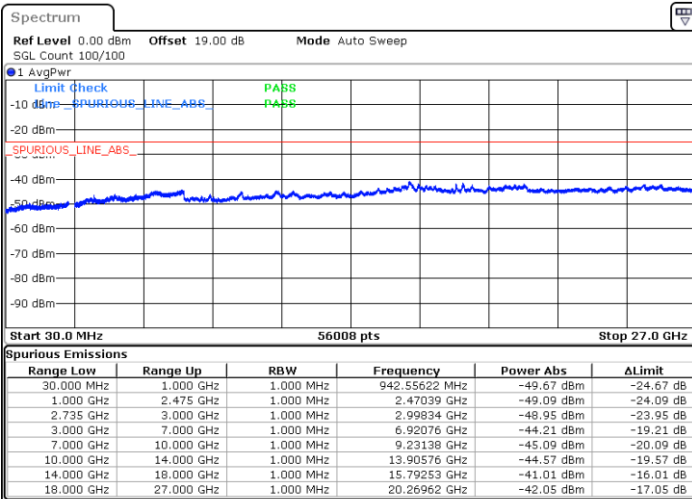

Middle Channel / FullIRB

N/A

Date: 20.MAR.2023 22:40:54

LTE Band 41C / 5MHz+20MHz

64QAM

Highest Channel / 1RB0 and 1RB99

Highest Channel / 1RB24 and 1RB0

Date: 20.MAR.2023 22:56:00

Date: 20.MAR.2023 22:54:45

Highest Channel / FullIRB

N/A

Date: 20.MAR.2023 23:02:11

LTE Band 41C / 10MHz+15MHz

64QAM

Lowest Channel / 1RB0 and 1RB74

Lowest Channel / 1RB49 and 1RB0