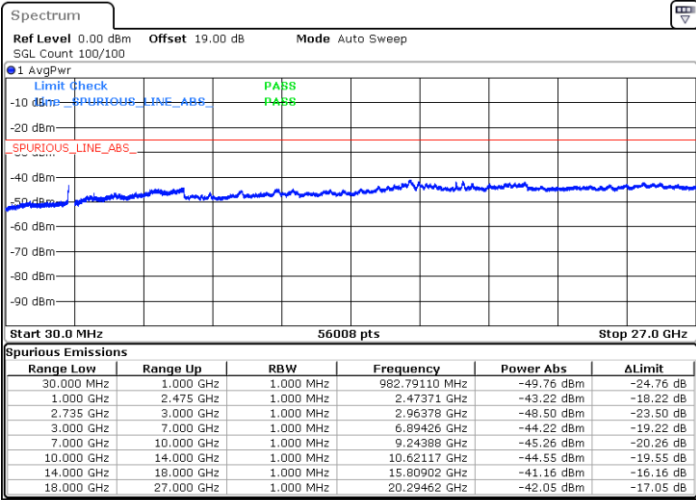

Middle Channel / FullIRB

N/A

Date: 20.MAR.2023 22:40:54

LTE Band 41C / 5MHz+20MHz

64QAM

Highest Channel / 1RB0 and 1RB99

Highest Channel / 1RB24 and 1RB0

Date: 20.MAR.2023 22:56:00

Date: 20.MAR.2023 22:54:45

Highest Channel / FullIRB

N/A

Date: 20.MAR.2023 23:02:11

LTE Band 41C / 10MHz+15MHz

64QAM

Lowest Channel / 1RB0 and 1RB74

Lowest Channel / 1RB49 and 1RB0

Date: 21.MAR.2023 01:08:28

Date: 21.MAR.2023 01:01:07

Lowest Channel / FullRB

N/A

Date: 21.MAR.2023 01:09:43

LTE Band 41C / 10MHz+15MHz

64QAM

MiddleChannel / 1RB0 and 1RB74