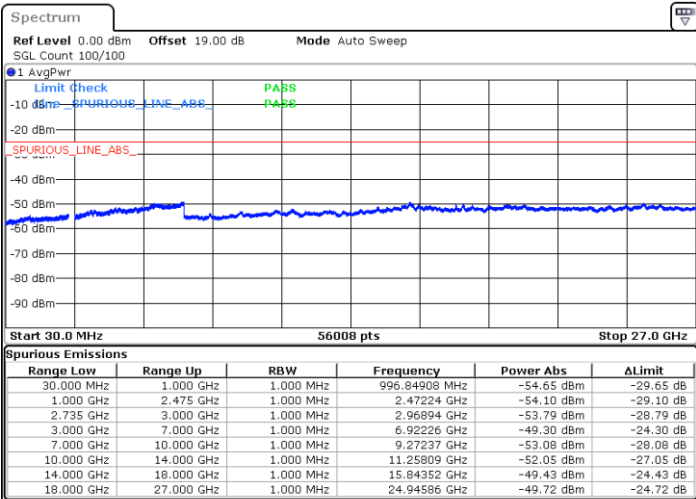

Date: 21.MAR.2023 07:33:55

LTE Band 41C / 15MHz+20MHz

64QAM

Middle Channel / 1RB0 and 1RB9

Middle Channel / 1RB74 and 1RB0

Date: 21.MAR.2023 07:41:25

Date: 21.MAR.2023 07:47:36

Middle Channel / FullIRB

N/A

Date: 21.MAR.2023 07:40:10

LTE Band 41C / 15MHz+20MHz

64QAM

Highest Channel / 1RB0 and 1RB99

Highest Channel / 1RB74 and 1RB0

Date: 21.MAR.2023 08:02:30

Date: 21.MAR.2023 08:01:15

Highest Channel / FullIRB

N/A

Date: 21.MAR.2023 08:08:41

LTE Band 41C / 20MHz+5MHz

64QAM

Lowest Channel / 1RB0 and 1RB24

Lowest Channel / 1RB99 and 1RB0

Date: 20.MAR.2023 23:40:27