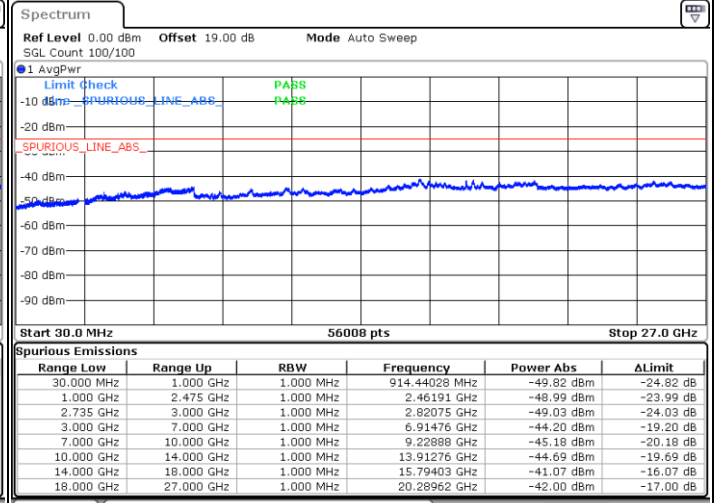

Date: 21.MAR.2023 02:50:36

Date: 21.MAR.2023 02:49:22

Highest Channel / FullIRB

N/A

Date: 21.MAR.2023 02:56:48

LTE Band 41C / 15MHz+15MHz

64QAM

Lowest Channel / 1RB0 and 1RB74

Lowest Channel / 1RB74 and 1RB0

Date: 21.MAR.2023 06:21:50

Date: 21.MAR.2023 06:15:39

Lowest Channel / FullRB

N/A

Date: 21.MAR.2023 06:23:05

LTE Band 41C / 15MHz+15MHz

64QAM

Middle Channel / 1RB0 and 1RB74

Middle Channel / 1RB74 and 1RB0

Date: 21.MAR.2023 06:31:15

Date: 21.MAR.2023 06:37:26

Middle Channel / FullIRB

N/A

Date: 21.MAR.2023 06:30:00

LTE Band 41C / 15MHz+15MHz