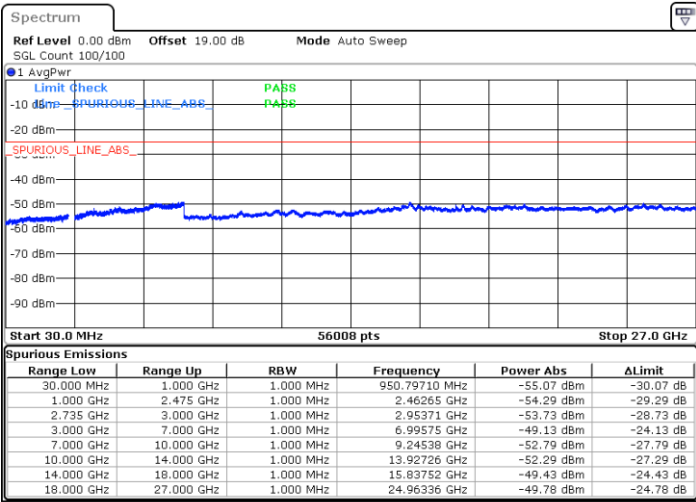

64QAM

Lowest Channel / 1RB0 and 1RB99

Lowest Channel / 1RB49 and 1RB0

Date: 21.MAR.2023 03:26:55

Date: 21.MAR.2023 03:20:44

Lowest Channel / FullIRB

N/A

Date: 21.MAR.2023 03:28:09

LTE Band 41C / 10MHz+20MHz

64QAM

Middle Channel / 1RB0 and 1RB99

Middle Channel / 1RB49 and 1RB0

Date: 21.MAR.2023 03:41:58

Date: 21.MAR.2023 03:48:10

Middle Channel / FullIRB

N/A

Date: 21.MAR.2023 03:40:43

LTE Band 41C / 10MHz+20MHz

64QAM

Highest Channel / 1RB0 and 1RB99

Highest Channel / 1RB49 and 1RB0

Date: 21.MAR.2023 04:03:04

Date: 21.MAR.2023 04:01:50

Highest Channel / FullIRB