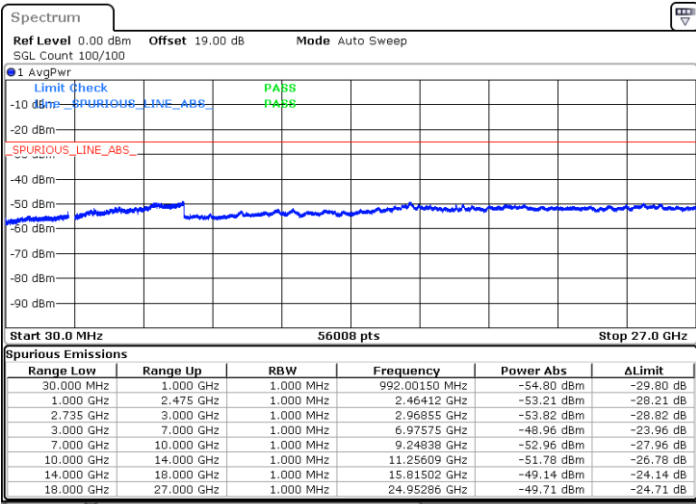

N/A

Date: 21.MAR.2023 05:11:48

LTE Band 41C / 20MHz+10MHz

16QAM

Highest Channel / 1RB0 and 1RB49

Highest Channel / 1RB99 and 1RB0

Date: 21.MAR.2023 05:39:37

Date: 21.MAR.2023 05:35:53

Highest Channel / FullIRB

N/A

Date: 21.MAR.2023 05:43:20

LTE Band 41C / 20MHz+15MHz

16QAM

Lowest Channel / 1RB0 and 1RB74

Lowest Channel / 1RB99 and 1RB0

Date: 27.MAR.2023 17:32:57

Date: 27.MAR.2023 17:28:30

Lowest Channel / FullRB

N/A

Date: 27.MAR.2023 17:37:25

LTE Band 41C / 20MHz+15MHz

16QAM

Middle Channel / 1RB0 and 1RB74

Middle Channel / 1RB99 and 1RB0