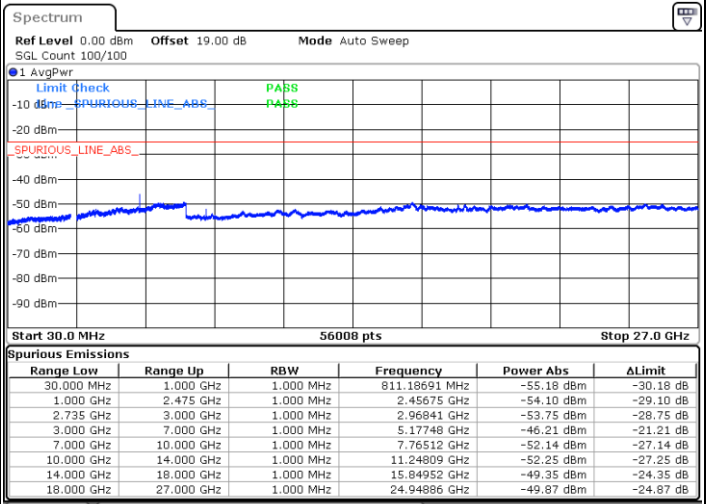

Highest Channel / 1RB0 and 1RB74

Highest Channel / 1RB49 and 1RB0

Date: 21.MAR.2023 01:38:13

Date: 21.MAR.2023 01:36:59

Highest Channel / FullIRB

N/A

Date: 21.MAR.2023 01:44:25

LTE Band 41C / 10MHz+20MHz

64QAM

Lowest Channel / 1RB0 and 1RB99

Lowest Channel / 1RB49 and 1RB0

Date: 21.MAR.2023 03:26:55

Date: 21.MAR.2023 03:20:44

Lowest Channel / FullIRB

N/A

Date: 21.MAR.2023 03:28:09

LTE Band 41C / 10MHz+20MHz

64QAM

Middle Channel / 1RB0 and 1RB99

Middle Channel / 1RB49 and 1RB0

Date: 21.MAR.2023 03:41:58

Date: 21.MAR.2023 03:48:10

Middle Channel / FullIRB

N/A

Date: 21.MAR.2023 03:40:43

LTE Band 41C / 10MHz+20MHz

64QAM

Highest Channel / 1RB0 and 1RB99

Highest Channel / 1RB49 and 1RB0

Date: 21.MAR.2023 04:03:04

Date: 21.MAR.2023 04:01:50

Highest Channel / FullIRB