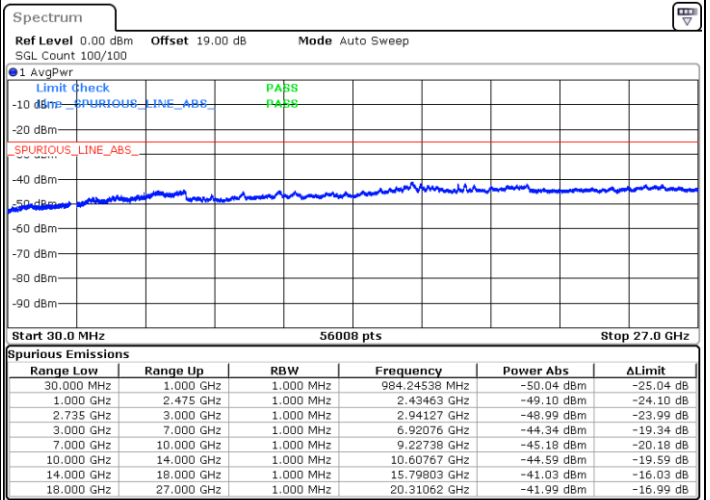

Lowest Channel / FullIRB

N/A

Date: 21.MAR.2023 02:13:21

LTE Band 41C / 15MHz+10MHz

64QAM

Middle Channel / 1RB0 and 1RB49

Middle Channel / 1RB74 and 1RB0

Date: 21.MAR.2023 02:29:28

Date: 21.MAR.2023 02:35:40

Middle Channel / FullIRB

N/A

Date: 21.MAR.2023 02:28:13

LTE Band 41C / 15MHz+10MHz

64QAM

Highest Channel / 1RB0 and 1RB49

Highest Channel / 1RB74 and 1RB0

Date: 21.MAR.2023 02:50:36

Date: 21.MAR.2023 02:49:22

Highest Channel / FullIRB

N/A

Date: 21.MAR.2023 02:56:48

LTE Band 41C / 15MHz+15MHz

64QAM

Lowest Channel / 1RB0 and 1RB74