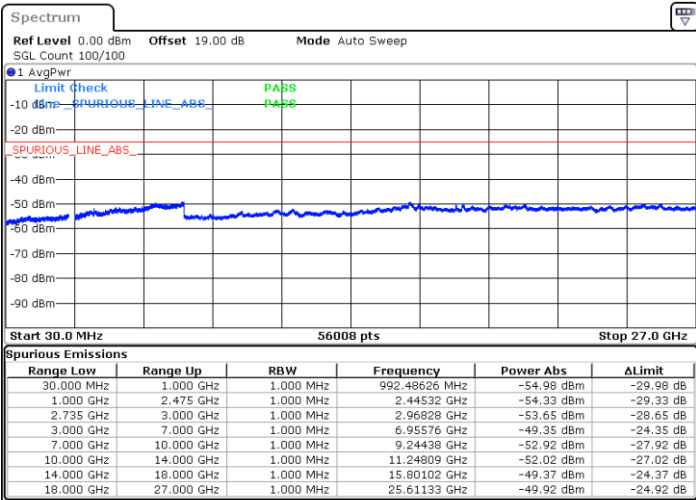

N/A

Date: 21.MAR.2023 05:11:48

LTE Band 41C / 20MHz+10MHz

16QAM

Highest Channel / 1RB0 and 1RB49

Highest Channel / 1RB99 and 1RB0

Date: 21.MAR.2023 05:39:37

Date: 21.MAR.2023 05:35:53

Highest Channel / FullIRB

N/A

Date: 21.MAR.2023 05:43:20

LTE Band 41C / 20MHz+15MHz

16QAM

Lowest Channel / 1RB0 and 1RB74

Lowest Channel / 1RB99 and 1RB0

Date: 27.MAR.2023 17:32:57