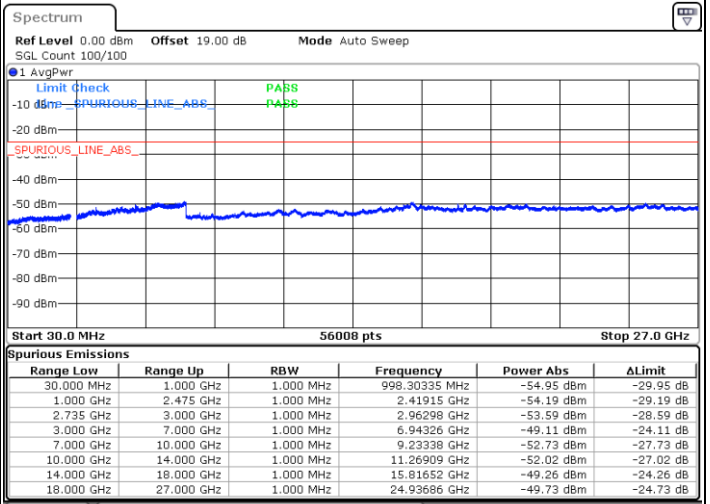

Date: 27.MAR.2023 17:46:22

Date: 27.MAR.2023 17:50:48

Middle Channel / FullIRB

N/A

Date: 27.MAR.2023 17:41:54

LTE Band 41C / 20MHz+15MHz

16QAM

Highest Channel / 1RB0 and 1RB74

Highest Channel / 1RB99 and 1RB0

Date: 27.MAR.2023 18:13:28

Date: 27.MAR.2023 18:08:59

Highest Channel / FullIRB

N/A

Date: 27.MAR.2023 18:17:55

LTE Band 41C / 20MHz+20MHz

16QAM

Lowest Channel / 1RB0 and 1RB99

Lowest Channel / 1RB99 and 1RB0

Date: 27.MAR.2023 19:31:19

Date: 27.MAR.2023 19:27:03

Lowest Channel / FullIRB

N/A

Date: 27.MAR.2023 19:35:35

LTE Band 41C / 20MHz+20MHz