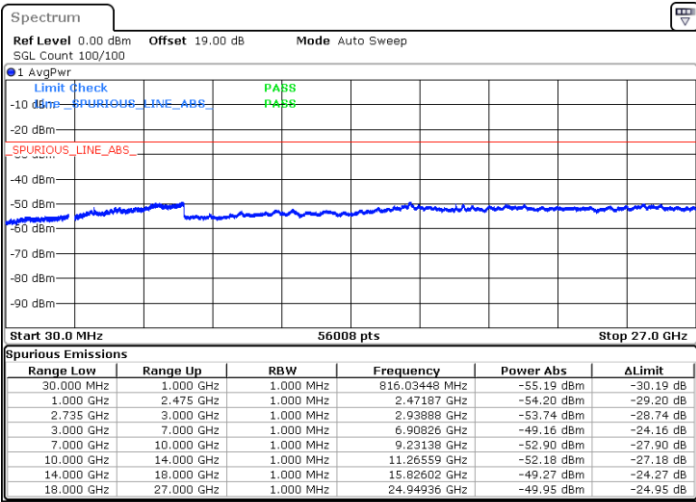

LTE Band 41C / 15MHz+20MHz

64QAM

Lowest Channel / 1RB0 and 1RB99

Lowest Channel / 1RB74 and 1RB0

Date: 21.MAR.2023 07:32:40

Date: 21.MAR.2023 07:26:28

Lowest Channel / FullRB

N/A

Date: 21.MAR.2023 07:33:55

LTE Band 41C / 15MHz+20MHz

64QAM

Middle Channel / 1RB0 and 1RB9

Middle Channel / 1RB74 and 1RB0

Date: 21.MAR.2023 07:41:25

Date: 21.MAR.2023 07:47:36

Middle Channel / FullIRB

N/A

Date: 21.MAR.2023 07:40:10

LTE Band 41C / 15MHz+20MHz

64QAM

Highest Channel / 1RB0 and 1RB99

Highest Channel / 1RB74 and 1RB0

Date: 21.MAR.2023 08:02:30

Date: 21.MAR.2023 08:01:15

Highest Channel / FullIRB

N/A

Date: 21.MAR.2023 08:08:41

LTE Band 41C / 20MHz+5MHz

64QAM

Lowest Channel / 1RB0 and 1RB24

Lowest Channel / 1RB99 and 1RB0

Date: 20.MAR.2023 23:40:27