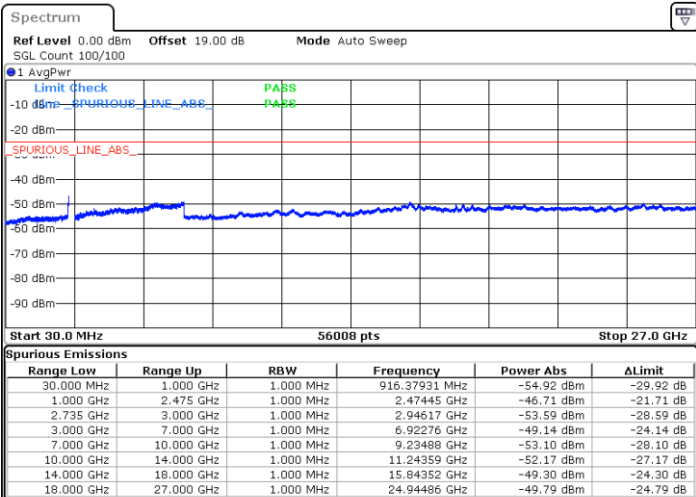

N/A

Date: 21.MAR.2023 07:40:10

LTE Band 41C / 15MHz+20MHz

64QAM

Highest Channel / 1RB0 and 1RB99

Highest Channel / 1RB74 and 1RB0

Date: 21.MAR.2023 08:02:30

Date: 21.MAR.2023 08:01:15

Highest Channel / FullIRB

N/A

Date: 21.MAR.2023 08:08:41

LTE Band 41C / 20MHz+5MHz

64QAM

Lowest Channel / 1RB0 and 1RB24

Lowest Channel / 1RB99 and 1RB0

Date: 20.MAR.2023 23:40:27

Date: 20.MAR.2023 23:34:15

Lowest Channel / FullRB

N/A

Date: 20.MAR.2023 23:41:42

LTE Band 41C / 20MHz+5MHz

64QAM

Middle Channel / 1RB0 and 1RB24

Middle Channel / 1RB99 and 1RB0