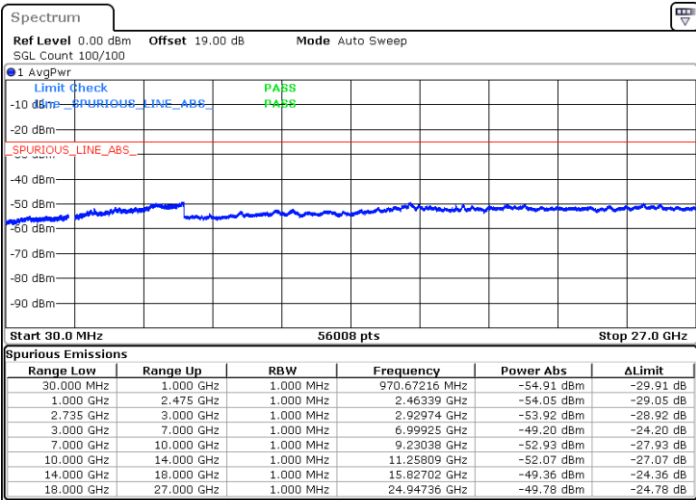

LTE Band 41C / 10MHz+20MHz

64QAM

Middle Channel / 1RB0 and 1RB99

Middle Channel / 1RB49 and 1RB0

Date: 21.MAR.2023 03:41:58

Date: 21.MAR.2023 03:48:10

Middle Channel / FullIRB

N/A

Date: 21.MAR.2023 03:40:43

LTE Band 41C / 10MHz+20MHz

64QAM

Highest Channel / 1RB0 and 1RB99

Highest Channel / 1RB49 and 1RB0

Date: 21.MAR.2023 04:03:04

Date: 21.MAR.2023 04:01:50

Highest Channel / FullIRB

N/A

Date: 21.MAR.2023 04:09:18

LTE Band 41C / 15MHz+10MHz

64QAM

Lowest Channel / 1RB0 and 1RB49

Lowest Channel / 1RB74 and 1RB0

Date: 21.MAR.2023 02:12:06

Date: 21.MAR.2023 02:05:54