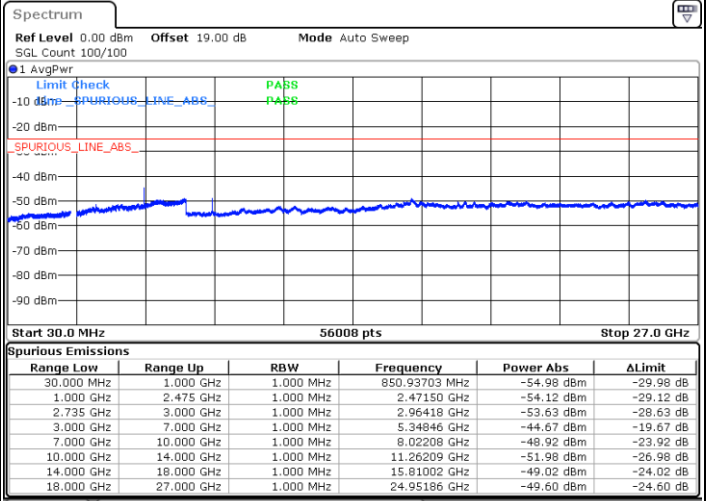

Date: 27.MAR.2023 17:28:30

Lowest Channel / FullRB

N/A

Date: 27.MAR.2023 17:37:25

LTE Band 41C / 20MHz+15MHz

16QAM

Middle Channel / 1RB0 and 1RB74

Middle Channel / 1RB99 and 1RB0

Date: 27.MAR.2023 17:46:22

Date: 27.MAR.2023 17:50:48

Middle Channel / FullIRB

N/A

Date: 27.MAR.2023 17:41:54

LTE Band 41C / 20MHz+15MHz

16QAM

Highest Channel / 1RB0 and 1RB74

Highest Channel / 1RB99 and 1RB0

Date: 27.MAR.2023 18:13:28

Date: 27.MAR.2023 18:08:59

Highest Channel / FullIRB

N/A

Date: 27.MAR.2023 18:17:55

LTE Band 41C / 20MHz+20MHz

16QAM

Lowest Channel / 1RB0 and 1RB99

Lowest Channel / 1RB99 and 1RB0

Date: 27.MAR.2023 19:31:19

Date: 27.MAR.2023 19:27:03

Lowest Channel / FullIRB

N/A

Date: 27.MAR.2023 19:35:35

LTE Band 41C / 20MHz+20MHz