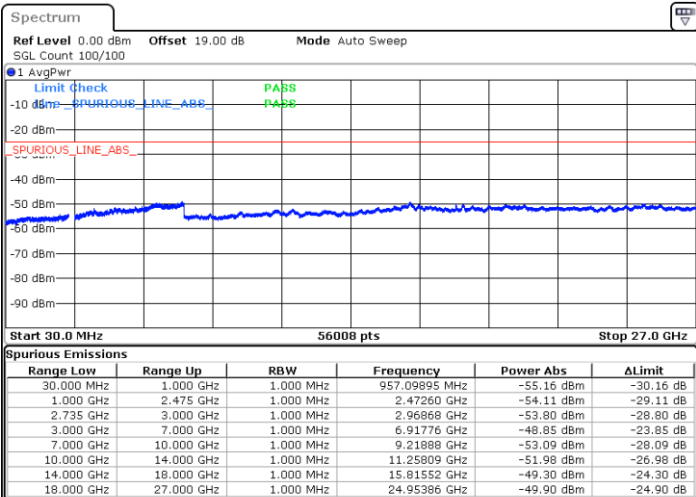

N/A

Date: 21.MAR.2023 05:11:48

LTE Band 41C / 20MHz+10MHz

16QAM

Highest Channel / 1RB0 and 1RB49

Highest Channel / 1RB99 and 1RB0

Date: 21.MAR.2023 05:39:37

Date: 21.MAR.2023 05:35:53

Highest Channel / FullIRB

N/A

Date: 21.MAR.2023 05:43:20

LTE Band 41C / 20MHz+15MHz

16QAM

Lowest Channel / 1RB0 and 1RB74

Lowest Channel / 1RB99 and 1RB0

Date: 27.MAR.2023 17:32:57