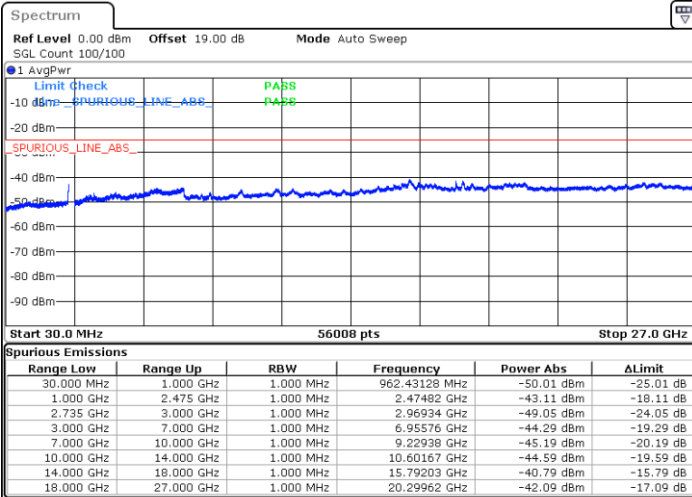

Date: 21.MAR.2023 02:50:36

Date: 21.MAR.2023 02:49:22

Highest Channel / FullIRB

N/A

Date: 21.MAR.2023 02:56:48

LTE Band 41C / 15MHz+15MHz

64QAM

Lowest Channel / 1RB0 and 1RB74

Lowest Channel / 1RB74 and 1RB0

Date: 21.MAR.2023 06:21:50

Date: 21.MAR.2023 06:15:39

Lowest Channel / FullRB

N/A

Date: 21.MAR.2023 06:23:05

LTE Band 41C / 15MHz+15MHz

64QAM

Middle Channel / 1RB0 and 1RB74

Middle Channel / 1RB74 and 1RB0

Date: 21.MAR.2023 06:31:15

Date: 21.MAR.2023 06:37:26

Middle Channel / FullIRB

N/A

Date: 21.MAR.2023 06:30:00

LTE Band 41C / 15MHz+15MHz