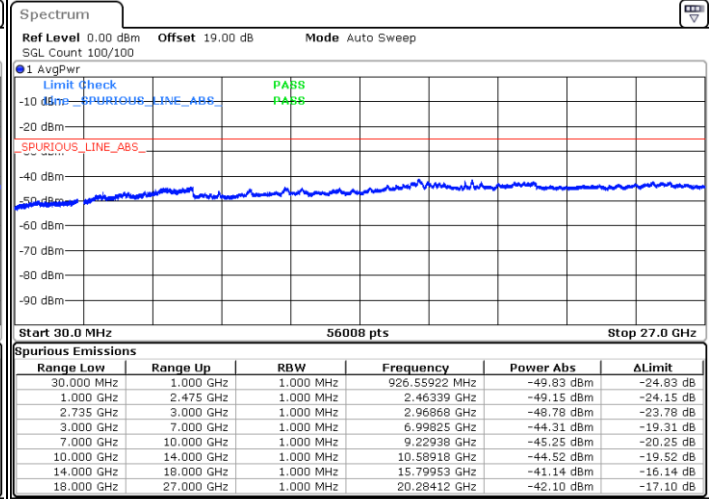

Date: 21.MAR.2023 02:35:40

Middle Channel / FullIRB

N/A

Date: 21.MAR.2023 02:28:13

LTE Band 41C / 15MHz+10MHz

64QAM

Highest Channel / 1RB0 and 1RB49

Highest Channel / 1RB74 and 1RB0

Date: 21.MAR.2023 02:50:36

Date: 21.MAR.2023 02:49:22

Highest Channel / FullIRB

N/A

Date: 21.MAR.2023 02:56:48

LTE Band 41C / 15MHz+15MHz

64QAM

Lowest Channel / 1RB0 and 1RB74

Lowest Channel / 1RB74 and 1RB0

Date: 21.MAR.2023 06:21:50

Date: 21.MAR.2023 06:15:39

Lowest Channel / FullRB

N/A

Date: 21.MAR.2023 06:23:05

LTE Band 41C / 15MHz+15MHz

64QAM