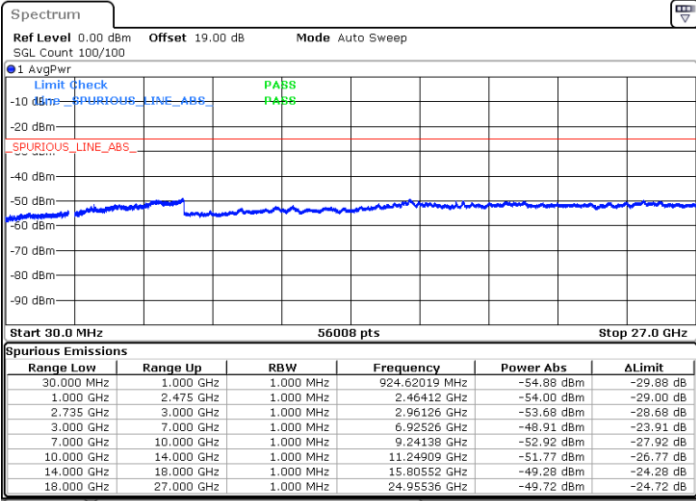

Lowest Channel / 1RB0 and 1RB99

Lowest Channel / 1RB99 and 1RB0

Date: 27.MAR.2023 19:31:19

Date: 27.MAR.2023 19:27:03

Lowest Channel / FullIRB

N/A

Date: 27.MAR.2023 19:35:35

LTE Band 41C / 20MHz+20MHz

16QAM

MiddleChannel / 1RB0 and 1RB99

Middle Channel / 1RB99 and 1RB0

Date: 27.MAR.2023 19:45:22

Date: 27.MAR.2023 19:49:38

Middle Channel / FullIRB

N/A

Date: 27.MAR.2023 19:41:06

LTE Band 41C / 20MHz+20MHz

16QAM

Highest Channel / 1RB0 and 1RB99

Highest Channel / 1RB99 and 1RB0

Date: 27.MAR.2023 20:11:08

Date: 27.MAR.2023 20:06:52

Highest Channel / FullIRB

N/A