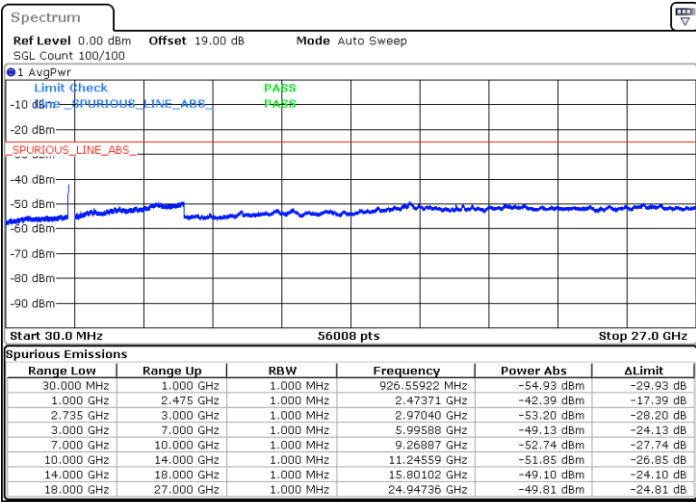

Highest Channel / 1RB99 and 1RB0

Date: 27.MAR.2023 18:13:28

Date: 27.MAR.2023 18:08:59

Highest Channel / FullIRB

N/A

Date: 27.MAR.2023 18:17:55

LTE Band 41C / 20MHz+20MHz

16QAM

Lowest Channel / 1RB0 and 1RB99

Lowest Channel / 1RB99 and 1RB0

Date: 27.MAR.2023 19:31:19

Date: 27.MAR.2023 19:27:03

Lowest Channel / FullIRB

N/A

Date: 27.MAR.2023 19:35:35

LTE Band 41C / 20MHz+20MHz

LTE Band 41C / 20MHz+20MHz

16QAM

Highest Channel / 1RB0 and 1RB99

Highest Channel / 1RB99 and 1RB0

Date: 27.MAR.2023 20:11:08

Date: 27.MAR.2023 20:06:52

Highest Channel / FullIRB

N/A