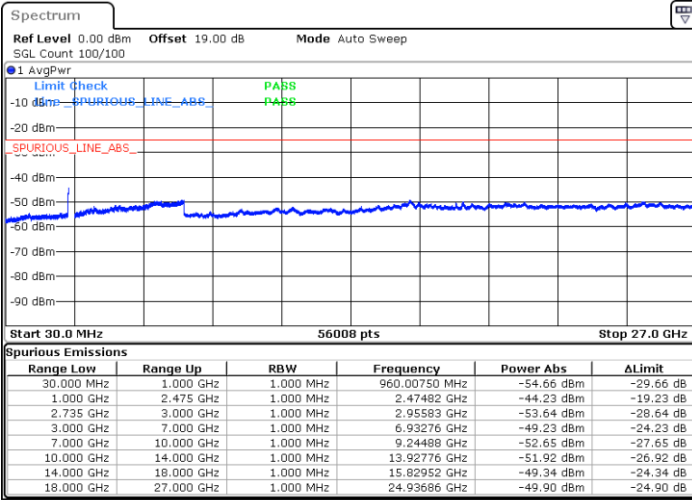

64QAM

Highest Channel / 1RB0 and 1RB74

Highest Channel / 1RB74 and 1RB0

Date: 21.MAR.2023 06:52:20

Date: 21.MAR.2023 06:51:06

Highest Channel / FullIRB

N/A

Date: 21.MAR.2023 06:58:31

LTE Band 41C / 15MHz+20MHz

64QAM

Lowest Channel / 1RB0 and 1RB99

Lowest Channel / 1RB74 and 1RB0

Date: 21.MAR.2023 07:32:40

Date: 21.MAR.2023 07:26:28

Lowest Channel / FullRB

N/A

Date: 21.MAR.2023 07:33:55

LTE Band 41C / 15MHz+20MHz

64QAM

Middle Channel / 1RB0 and 1RB9

Middle Channel / 1RB74 and 1RB0

Date: 21.MAR.2023 07:41:25

Date: 21.MAR.2023 07:47:36

Middle Channel / FullIRB