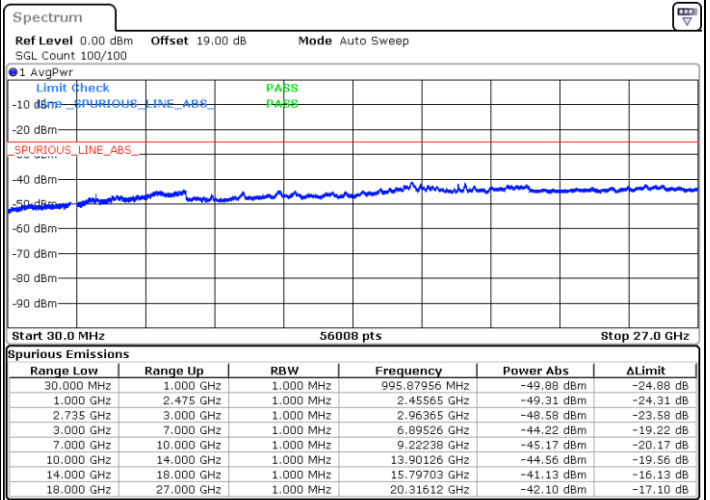

Date: 21.MAR.2023 03:40:43

LTE Band 41C / 10MHz+20MHz

64QAM

Highest Channel / 1RB0 and 1RB99

Highest Channel / 1RB49 and 1RB0

Date: 21.MAR.2023 04:03:04

Date: 21.MAR.2023 04:01:50

Highest Channel / FullIRB

N/A

Date: 21.MAR.2023 04:09:18

LTE Band 41C / 15MHz+10MHz

64QAM

Lowest Channel / 1RB0 and 1RB49

Lowest Channel / 1RB74 and 1RB0

Date: 21.MAR.2023 02:12:06

Date: 21.MAR.2023 02:05:54

Lowest Channel / FullIRB

N/A

Date: 21.MAR.2023 02:13:21

LTE Band 41C / 15MHz+10MHz

64QAM

Middle Channel / 1RB0 and 1RB49

Middle Channel / 1RB74 and 1RB0

Date: 21.MAR.2023 02:29:28