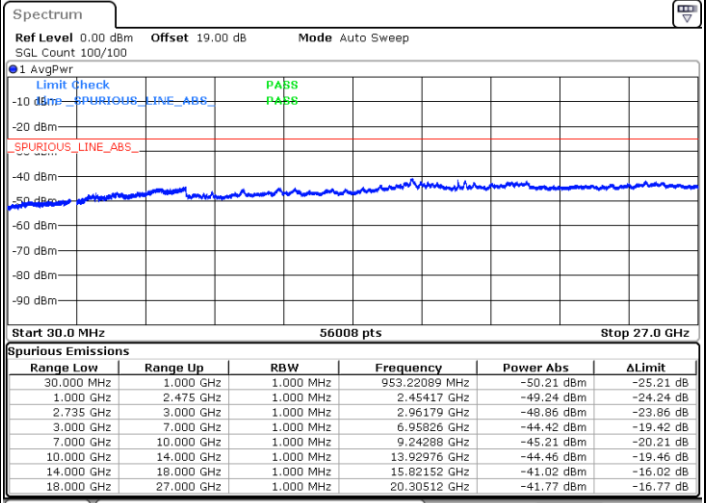

N/A

Date: 21.MAR.2023 04:09:18

LTE Band 41C / 15MHz+10MHz

64QAM

Lowest Channel / 1RB0 and 1RB49

Lowest Channel / 1RB74 and 1RB0

Date: 21.MAR.2023 02:12:06

Date: 21.MAR.2023 02:05:54

Lowest Channel / FullIRB

N/A

Date: 21.MAR.2023 02:13:21

LTE Band 41C / 15MHz+10MHz

64QAM

Middle Channel / 1RB0 and 1RB49

Middle Channel / 1RB74 and 1RB0

Date: 21.MAR.2023 02:29:28

Date: 21.MAR.2023 02:35:40

Middle Channel / FullIRB

N/A

Date: 21.MAR.2023 02:28:13

LTE Band 41C / 15MHz+10MHz

64QAM

Highest Channel / 1RB0 and 1RB49

Highest Channel / 1RB74 and 1RB0

Date: 21.MAR.2023 02:50:36

Date: 21.MAR.2023 02:49:22

Highest Channel / FullIRB

N/A

Date: 21.MAR.2023 02:56:48

LTE Band 41C / 15MHz+15MHz

64QAM

Lowest Channel / 1RB0 and 1RB74