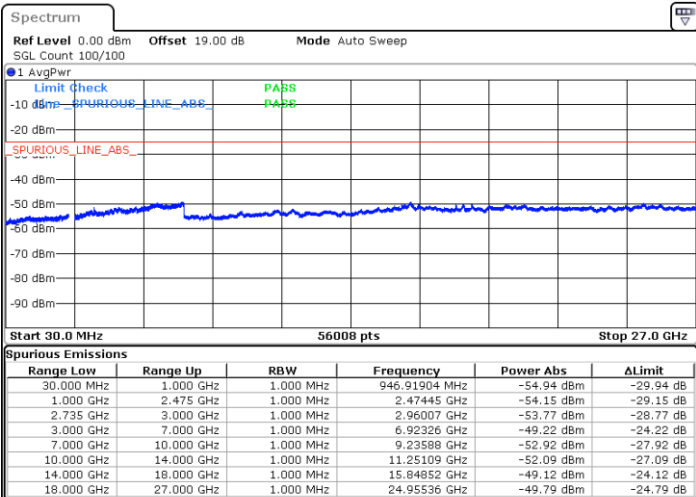

Date: 21.MAR.2023 03:40:43

LTE Band 41C / 10MHz+20MHz

64QAM

Highest Channel / 1RB0 and 1RB99

Highest Channel / 1RB49 and 1RB0

Date: 21.MAR.2023 04:03:04

Date: 21.MAR.2023 04:01:50

Highest Channel / FullIRB

N/A

Date: 21.MAR.2023 04:09:18

LTE Band 41C / 15MHz+10MHz

64QAM

Lowest Channel / 1RB0 and 1RB49

Lowest Channel / 1RB74 and 1RB0

Date: 21.MAR.2023 02:12:06

Date: 21.MAR.2023 02:05:54