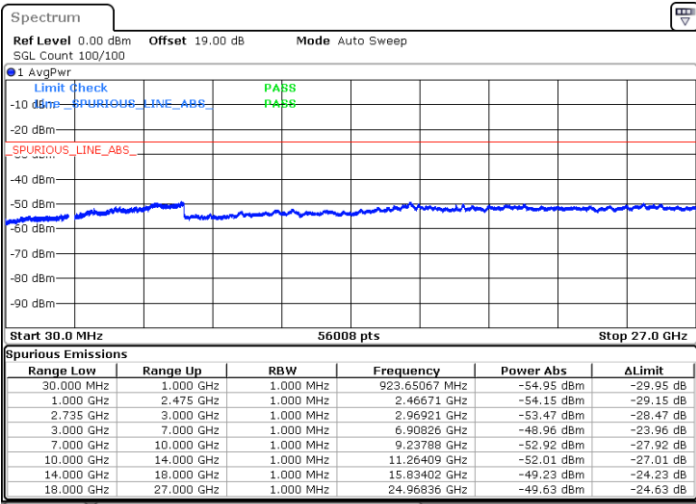

Date: 27.MAR.2023 17:46:22

Date: 27.MAR.2023 17:50:48

Middle Channel / FullIRB

N/A

Date: 27.MAR.2023 17:41:54

LTE Band 41C / 20MHz+15MHz

16QAM

Highest Channel / 1RB0 and 1RB74

Highest Channel / 1RB99 and 1RB0

Date: 27.MAR.2023 18:13:28

Date: 27.MAR.2023 18:08:59

Highest Channel / FullIRB

N/A

Date: 27.MAR.2023 18:17:55

LTE Band 41C / 20MHz+20MHz

16QAM

Lowest Channel / 1RB0 and 1RB99

Lowest Channel / 1RB99 and 1RB0

Date: 27.MAR.2023 19:31:19

Date: 27.MAR.2023 19:27:03

Lowest Channel / FullIRB

N/A

Date: 27.MAR.2023 19:35:35

LTE Band 41C / 20MHz+20MHz