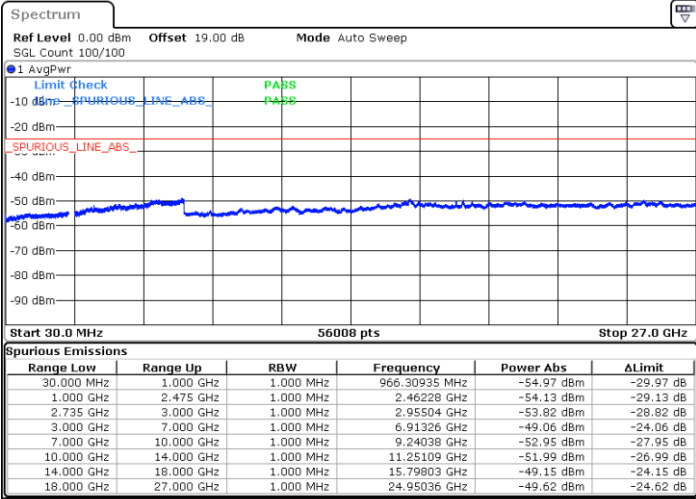

LTE Band 41C / 20MHz+20MHz

16QAM

MiddleChannel / 1RB0 and 1RB99

Middle Channel / 1RB99 and 1RB0

Date: 27.MAR.2023 19:45:22