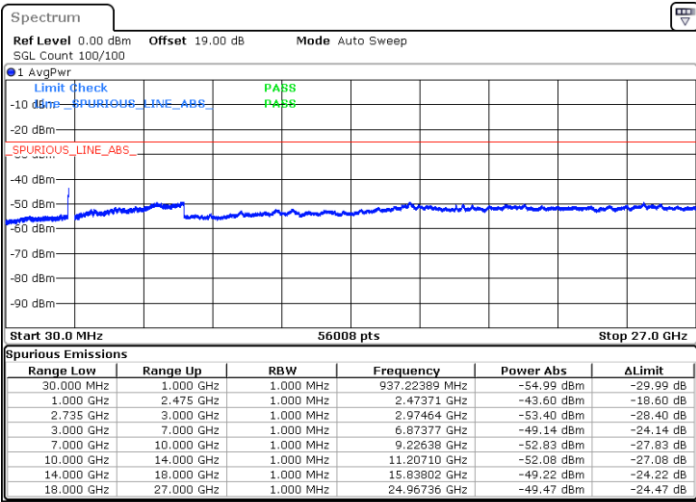

N/A

Date: 21.MAR.2023 05:11:48

LTE Band 41C / 20MHz+10MHz

16QAM

Highest Channel / 1RB0 and 1RB49

Highest Channel / 1RB99 and 1RB0

Date: 21.MAR.2023 05:39:37

Date: 21.MAR.2023 05:35:53

Highest Channel / FullIRB

N/A

Date: 21.MAR.2023 05:43:20

LTE Band 41C / 20MHz+15MHz

16QAM

Lowest Channel / 1RB0 and 1RB74

Lowest Channel / 1RB99 and 1RB0

Date: 27.MAR.2023 17:32:57

Date: 27.MAR.2023 17:28:30

Lowest Channel / FullRB

N/A

Date: 27.MAR.2023 17:37:25

LTE Band 41C / 20MHz+15MHz

16QAM

Middle Channel / 1RB0 and 1RB74

Middle Channel / 1RB99 and 1RB0