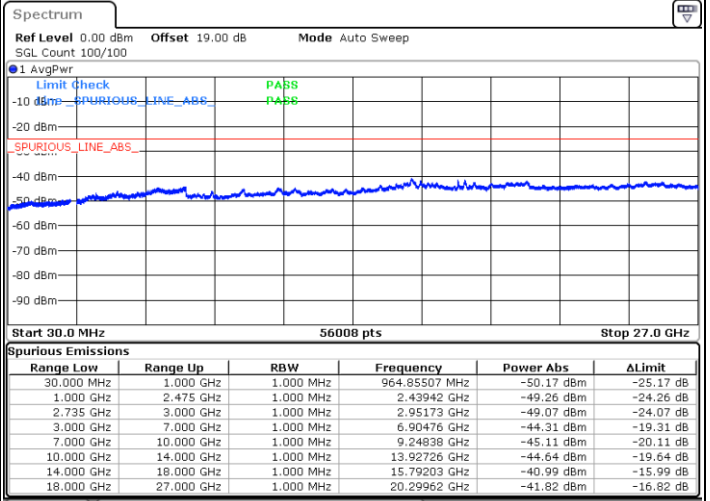

LTE Band 41C / 20MHz+20MHz

16QAM

Highest Channel / 1RB0 and 1RB99

Highest Channel / 1RB99 and 1RB0

Date: 27.MAR.2023 20:11:08

Date: 27.MAR.2023 20:06:52

Highest Channel / FullIRB

N/A

Date: 27.MAR.2023 20:15:24

LTE Band 41C / 5MHz+20MHz

64QAM

Lowest Channel / 1RB0 and 1RB99

Lowest Channel / 1RB24 and 1RB0

Date: 20.MAR.2023 22:29:16

Date: 20.MAR.2023 22:23:05

Lowest Channel / FullRB

N/A

Date: 20.MAR.2023 22:30:31

LTE Band 41C / 5MHz+20MHz

64QAM

Middle Channel / 1RB0 and 1RB9

Middle Channel / 1RB24 and 1RB0

Date: 20.MAR.2023 22:42:09

Date: 20.MAR.2023 22:48:21

Middle Channel / FullIRB

N/A

Date: 20.MAR.2023 22:40:54

LTE Band 41C / 5MHz+20MHz

64QAM

Highest Channel / 1RB0 and 1RB99

Highest Channel / 1RB24 and 1RB0

Date: 20.MAR.2023 22:56:00