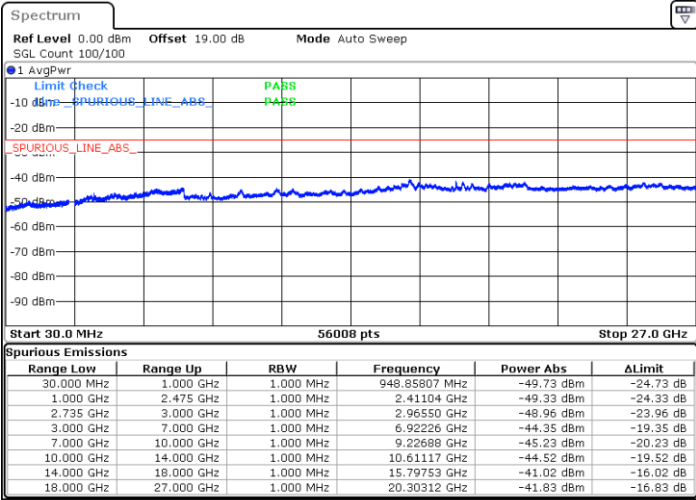

Highest Channel / 1RB0 and 1RB74

Highest Channel / 1RB49 and 1RB0

Date: 21.MAR.2023 01:38:13

Date: 21.MAR.2023 01:36:59

Highest Channel / FullIRB

N/A

Date: 21.MAR.2023 01:44:25

LTE Band 41C / 10MHz+20MHz

64QAM

Lowest Channel / 1RB0 and 1RB99

Lowest Channel / 1RB49 and 1RB0

Date: 21.MAR.2023 03:26:55

Date: 21.MAR.2023 03:20:44

Lowest Channel / FullIRB

N/A

Date: 21.MAR.2023 03:28:09