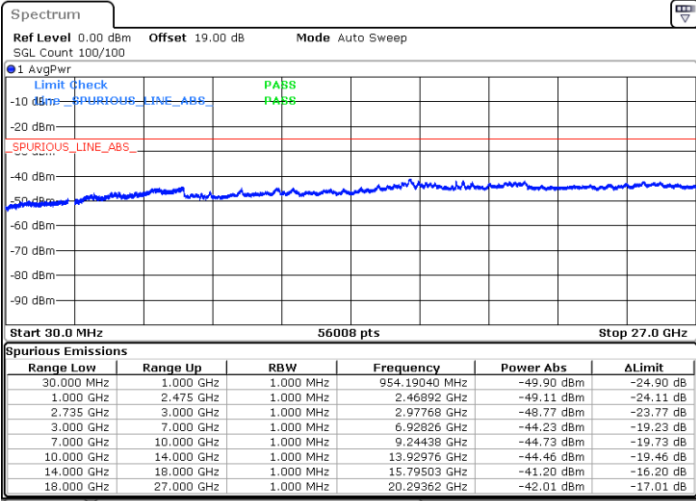

Date: 21.MAR.2023 01:08:28

Date: 21.MAR.2023 01:01:07

Lowest Channel / FullRB

N/A

Date: 21.MAR.2023 01:09:43

LTE Band 41C / 10MHz+15MHz

64QAM

MiddleChannel / 1RB0 and 1RB74

Middle Channel / 1RB49 and 1RB0

Date: 21.MAR.2023 01:17:14

Date: 21.MAR.2023 01:23:26

Middle Channel / FullIRB

N/A

Date: 21.MAR.2023 01:15:59

LTE Band 41C / 10MHz+15MHz

64QAM

Highest Channel / 1RB0 and 1RB74

Highest Channel / 1RB49 and 1RB0

Date: 21.MAR.2023 01:38:13

Date: 21.MAR.2023 01:36:59

Highest Channel / FullIRB

N/A

Date: 21.MAR.2023 01:44:25

LTE Band 41C / 10MHz+20MHz