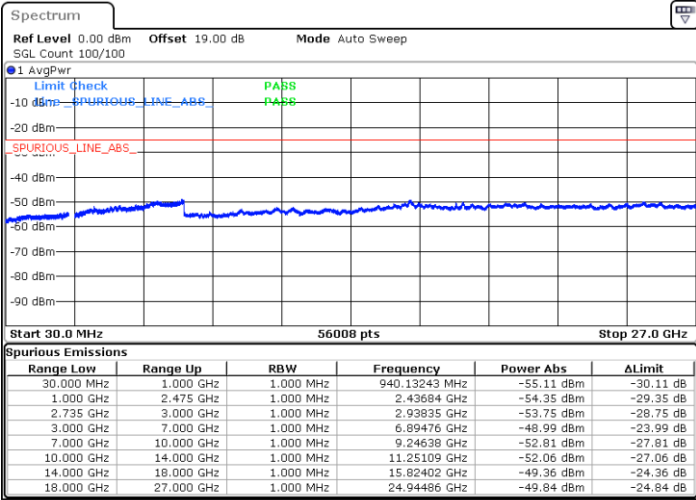

Middle Channel / FullIRB

N/A

Date: 20.MAR.2023 23:52:04