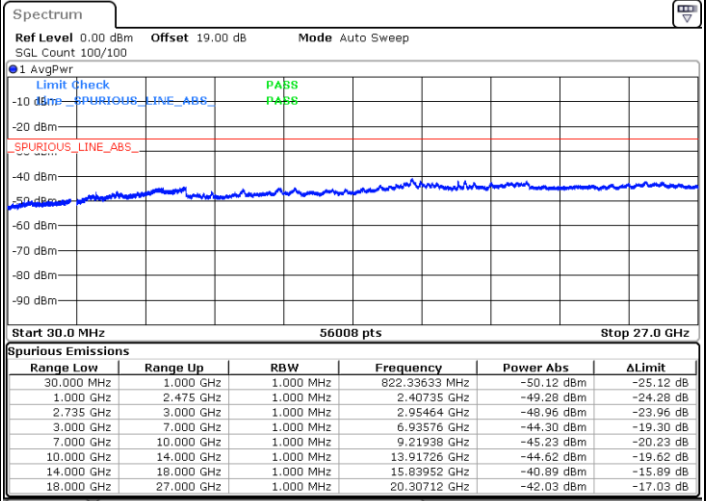

Date: 20.MAR.2023 22:54:45

Highest Channel / FullIRB

N/A

Date: 20.MAR.2023 23:02:11

LTE Band 41C / 10MHz+15MHz

64QAM

Lowest Channel / 1RB0 and 1RB74

Lowest Channel / 1RB49 and 1RB0

Date: 21.MAR.2023 01:08:28

Date: 21.MAR.2023 01:01:07

Lowest Channel / FullRB

N/A

Date: 21.MAR.2023 01:09:43

LTE Band 41C / 10MHz+15MHz

64QAM

MiddleChannel / 1RB0 and 1RB74

Middle Channel / 1RB49 and 1RB0

Date: 21.MAR.2023 01:17:14

Date: 21.MAR.2023 01:23:26

Middle Channel / FullIRB

N/A

Date: 21.MAR.2023 01:15:59

LTE Band 41C / 10MHz+15MHz

64QAM

Highest Channel / 1RB0 and 1RB74

Highest Channel / 1RB49 and 1RB0

Date: 21.MAR.2023 01:38:13

Date: 21.MAR.2023 01:36:59

Highest Channel / FullIRB

N/A

Date: 21.MAR.2023 01:44:25

LTE Band 41C / 10MHz+20MHz