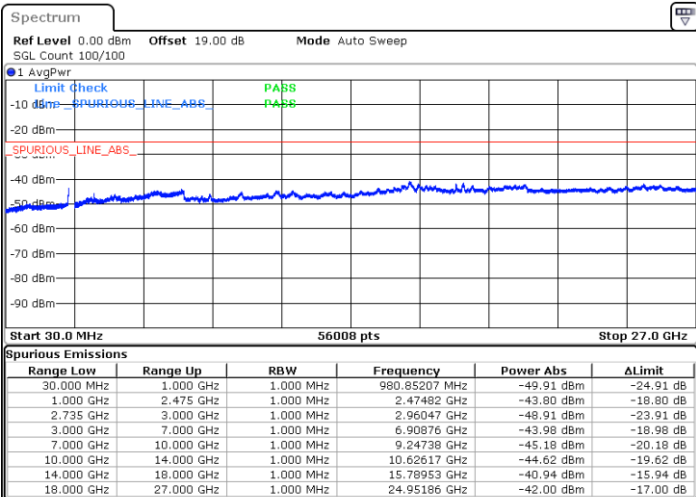

Date: 21.MAR.2023 03:40:43

LTE Band 41C / 10MHz+20MHz

64QAM

Highest Channel / 1RB0 and 1RB99

Highest Channel / 1RB49 and 1RB0

Date: 21.MAR.2023 04:03:04

Date: 21.MAR.2023 04:01:50

Highest Channel / FullIRB

N/A

Date: 21.MAR.2023 04:09:18

LTE Band 41C / 15MHz+10MHz

64QAM

Lowest Channel / 1RB0 and 1RB49

Lowest Channel / 1RB74 and 1RB0

Date: 21.MAR.2023 02:12:06

Date: 21.MAR.2023 02:05:54

Lowest Channel / FullIRB

N/A

Date: 21.MAR.2023 02:13:21

LTE Band 41C / 15MHz+10MHz

64QAM

Middle Channel / 1RB0 and 1RB49

Middle Channel / 1RB74 and 1RB0

Date: 21.MAR.2023 02:29:28