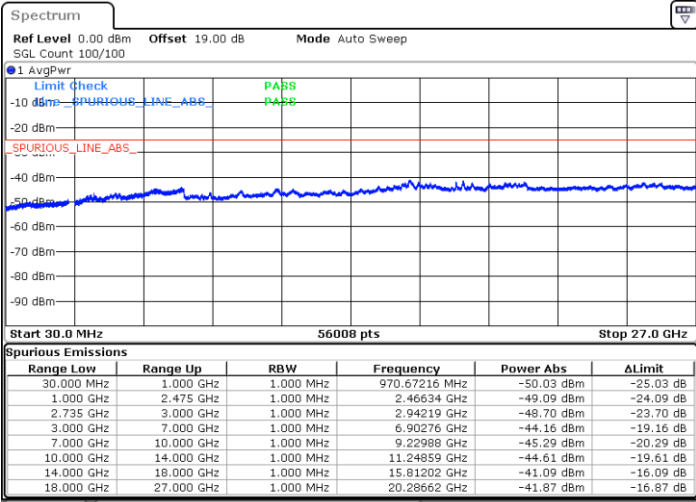

Lowest Channel / 1RB74 and 1RB0

Date: 21.MAR.2023 06:21:50

Date: 21.MAR.2023 06:15:39

Lowest Channel / FullRB

N/A

Date: 21.MAR.2023 06:23:05

LTE Band 41C / 15MHz+15MHz

64QAM

Middle Channel / 1RB0 and 1RB74

Middle Channel / 1RB74 and 1RB0

Date: 21.MAR.2023 06:31:15

Date: 21.MAR.2023 06:37:26

Middle Channel / FullIRB

N/A

Date: 21.MAR.2023 06:30:00

LTE Band 41C / 15MHz+15MHz

64QAM

Highest Channel / 1RB0 and 1RB74

Highest Channel / 1RB74 and 1RB0

Date: 21.MAR.2023 06:52:20

Date: 21.MAR.2023 06:51:06

Highest Channel / FullIRB

N/A

Date: 21.MAR.2023 06:58:31