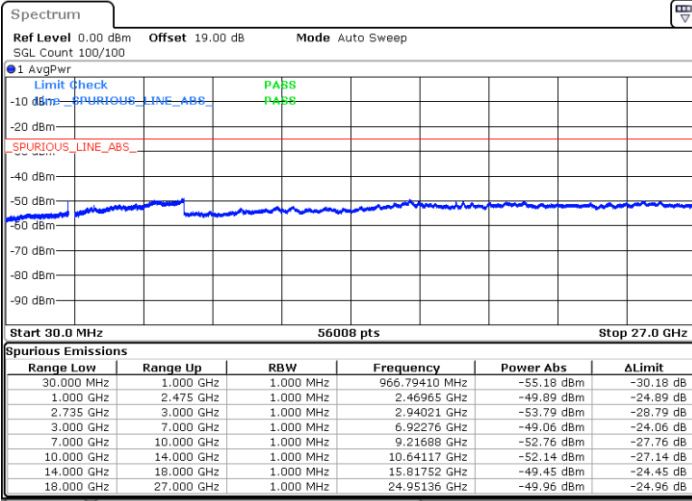

Middle Channel / 1RB49 and 1RB0

Date: 21.MAR.2023 01:17:14

Date: 21.MAR.2023 01:23:26

Middle Channel / FullIRB

N/A

Date: 21.MAR.2023 01:15:59

LTE Band 41C / 10MHz+15MHz

64QAM

Highest Channel / 1RB0 and 1RB74

Highest Channel / 1RB49 and 1RB0

Date: 21.MAR.2023 01:38:13

Date: 21.MAR.2023 01:36:59

Highest Channel / FullIRB

N/A

Date: 21.MAR.2023 01:44:25

LTE Band 41C / 10MHz+20MHz

64QAM

Lowest Channel / 1RB0 and 1RB99

Lowest Channel / 1RB49 and 1RB0

Date: 21.MAR.2023 03:26:55

Date: 21.MAR.2023 03:20:44

Lowest Channel / FullIRB

N/A

Date: 21.MAR.2023 03:28:09