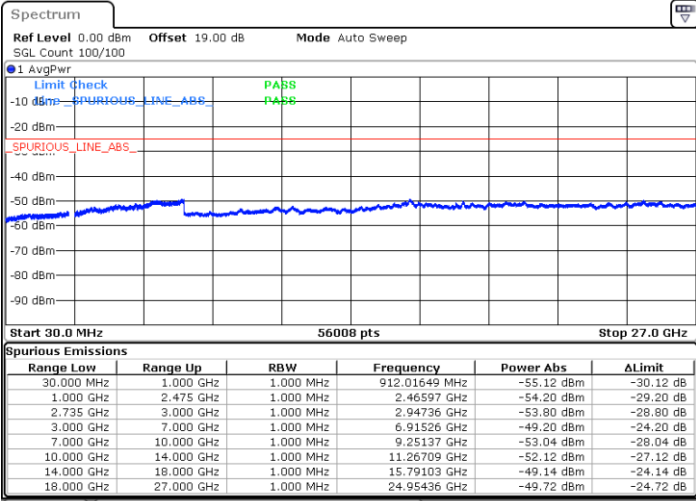

Highest Channel / FullIRB

N/A

Date: 21.MAR.2023 08:08:41

LTE Band 41C / 20MHz+5MHz

64QAM

Lowest Channel / 1RB0 and 1RB24

Lowest Channel / 1RB99 and 1RB0

Date: 20.MAR.2023 23:40:27

Date: 20.MAR.2023 23:34:15

Lowest Channel / FullRB

N/A

Date: 20.MAR.2023 23:41:42

LTE Band 41C / 20MHz+5MHz

64QAM

Middle Channel / 1RB0 and 1RB24

Middle Channel / 1RB99 and 1RB0