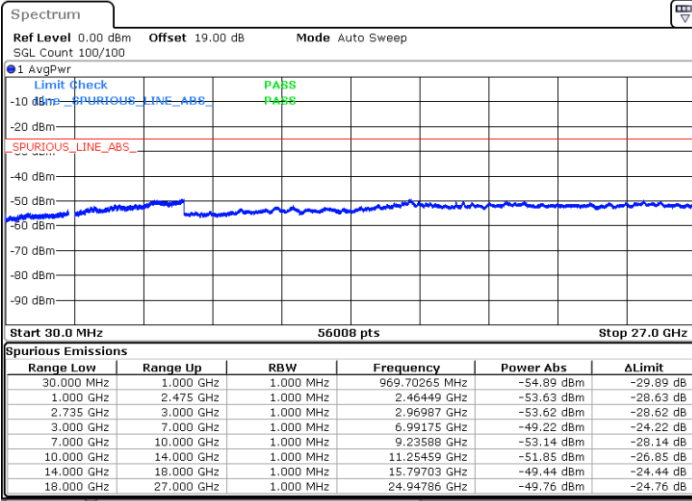

Middle Channel / 1RB0 and 1RB74

Middle Channel / 1RB74 and 1RB0

Date: 21.MAR.2023 06:31:15

Date: 21.MAR.2023 06:37:26

Middle Channel / FullIRB

N/A

Date: 21.MAR.2023 06:30:00

LTE Band 41C / 15MHz+15MHz

64QAM

Highest Channel / 1RB0 and 1RB74

Highest Channel / 1RB74 and 1RB0

Date: 21.MAR.2023 06:52:20

Date: 21.MAR.2023 06:51:06

Highest Channel / FullIRB

N/A

Date: 21.MAR.2023 06:58:31

LTE Band 41C / 15MHz+20MHz

64QAM

Lowest Channel / 1RB0 and 1RB99

Lowest Channel / 1RB74 and 1RB0

Date: 21.MAR.2023 07:32:40

Date: 21.MAR.2023 07:26:28

Lowest Channel / FullRB

N/A