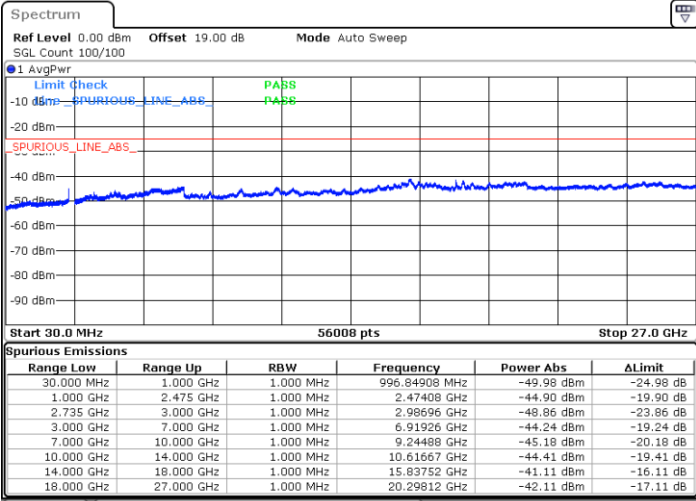

Middle Channel / FullIRB

N/A

Date: 20.MAR.2023 22:40:54

LTE Band 41C / 5MHz+20MHz

64QAM

Highest Channel / 1RB0 and 1RB99

Highest Channel / 1RB24 and 1RB0

Date: 20.MAR.2023 22:56:00

Date: 20.MAR.2023 22:54:45

Highest Channel / FullIRB

N/A

Date: 20.MAR.2023 23:02:11

LTE Band 41C / 10MHz+15MHz

64QAM

Lowest Channel / 1RB0 and 1RB74

Lowest Channel / 1RB49 and 1RB0

Date: 21.MAR.2023 01:08:28

Date: 21.MAR.2023 01:01:07

Lowest Channel / FullRB

N/A

Date: 21.MAR.2023 01:09:43

LTE Band 41C / 10MHz+15MHz

64QAM

MiddleChannel / 1RB0 and 1RB74