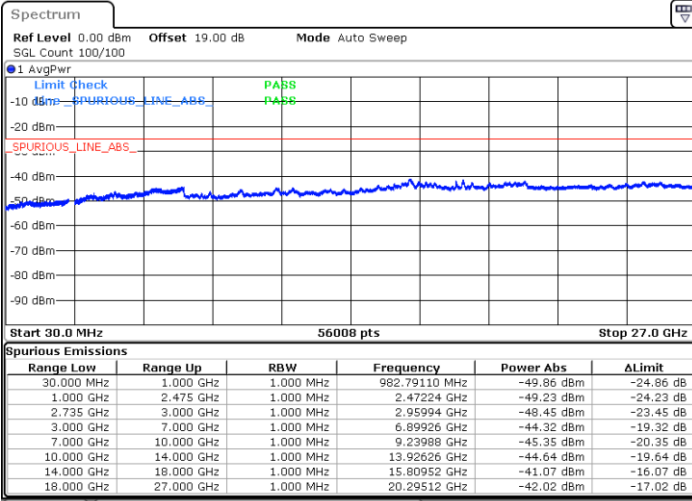

Date: 20.MAR.2023 22:54:45

Highest Channel / FullIRB

N/A

Date: 20.MAR.2023 23:02:11

LTE Band 41C / 10MHz+15MHz

64QAM

Lowest Channel / 1RB0 and 1RB74

Lowest Channel / 1RB49 and 1RB0

Date: 21.MAR.2023 01:08:28

Date: 21.MAR.2023 01:01:07

Lowest Channel / FullRB

N/A

Date: 21.MAR.2023 01:09:43

LTE Band 41C / 10MHz+15MHz

64QAM

MiddleChannel / 1RB0 and 1RB74

Middle Channel / 1RB49 and 1RB0

Date: 21.MAR.2023 01:17:14

Date: 21.MAR.2023 01:23:26

Middle Channel / FullIRB

N/A

Date: 21.MAR.2023 01:15:59

LTE Band 41C / 10MHz+15MHz

64QAM

Highest Channel / 1RB0 and 1RB74

Highest Channel / 1RB49 and 1RB0

Date: 21.MAR.2023 01:38:13

Date: 21.MAR.2023 01:36:59

Highest Channel / FullIRB

N/A

Date: 21.MAR.2023 01:44:25

LTE Band 41C / 10MHz+20MHz