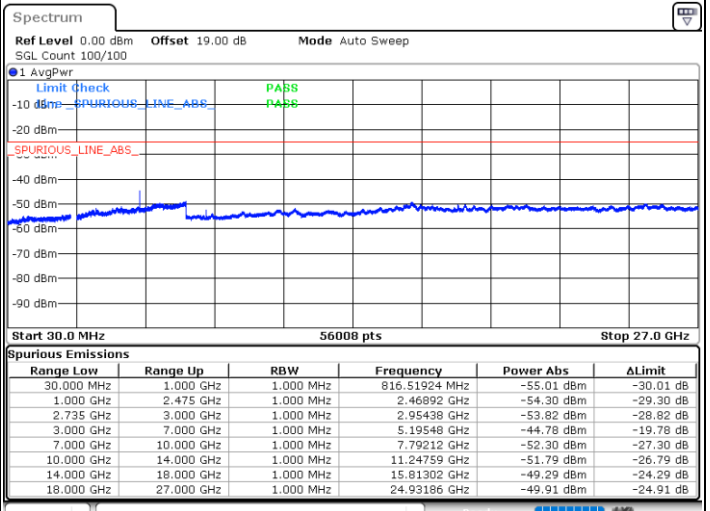

Date: 21.MAR.2023 05:08:03

LTE Band 41C / 20MHz+10MHz

16QAM

Middle Channel / 1RB0 and 1RB49

Middle Channel / 1RB99 and 1RB0

Date: 21.MAR.2023 05:15:32

Date: 21.MAR.2023 05:21:32

Middle Channel / FullIRB

N/A

Date: 21.MAR.2023 05:11:48

LTE Band 41C / 20MHz+10MHz

16QAM

Highest Channel / 1RB0 and 1RB49

Highest Channel / 1RB99 and 1RB0

Date: 21.MAR.2023 05:39:37

Date: 21.MAR.2023 05:35:53

Highest Channel / FullIRB

N/A

Date: 21.MAR.2023 05:43:20

LTE Band 41C / 20MHz+15MHz

16QAM

Lowest Channel / 1RB0 and 1RB74

Lowest Channel / 1RB99 and 1RB0

Date: 27.MAR.2023 17:32:57