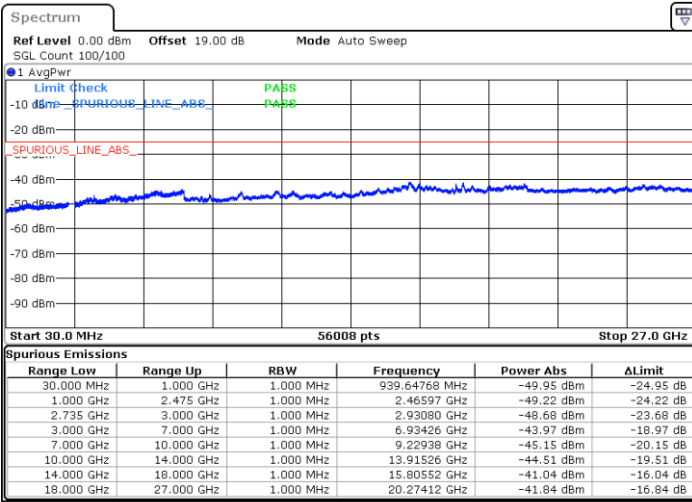

Middle Channel / FullIRB

N/A

Date: 20.MAR.2023 22:40:54

LTE Band 41C / 5MHz+20MHz

64QAM

Highest Channel / 1RB0 and 1RB99

Highest Channel / 1RB24 and 1RB0

Date: 20.MAR.2023 22:56:00

Date: 20.MAR.2023 22:54:45

Highest Channel / FullIRB

N/A

Date: 20.MAR.2023 23:02:11

LTE Band 41C / 10MHz+15MHz

64QAM

Lowest Channel / 1RB0 and 1RB74

Lowest Channel / 1RB49 and 1RB0