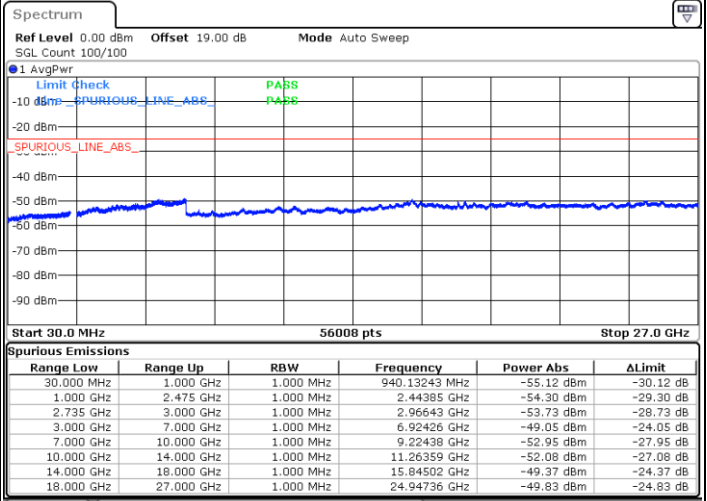

Middle Channel / 1RB49 and 1RB0

Date: 21.MAR.2023 01:17:14

Date: 21.MAR.2023 01:23:26

Middle Channel / FullIRB

N/A

Date: 21.MAR.2023 01:15:59

LTE Band 41C / 10MHz+15MHz

64QAM

Highest Channel / 1RB0 and 1RB74

Highest Channel / 1RB49 and 1RB0

Date: 21.MAR.2023 01:38:13

Date: 21.MAR.2023 01:36:59

Highest Channel / FullIRB

N/A

Date: 21.MAR.2023 01:44:25

LTE Band 41C / 10MHz+20MHz

64QAM

Lowest Channel / 1RB0 and 1RB99

Lowest Channel / 1RB49 and 1RB0

Date: 21.MAR.2023 03:26:55

Date: 21.MAR.2023 03:20:44

Lowest Channel / FullIRB

N/A

Date: 21.MAR.2023 03:28:09