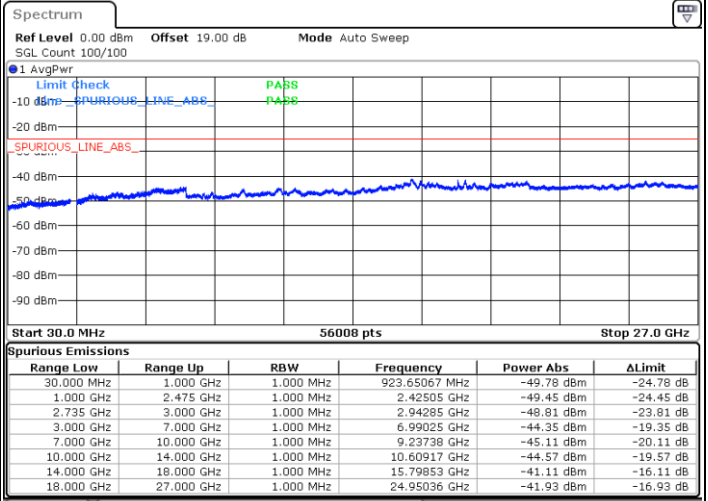

Date: 21.MAR.2023 02:50:36

Date: 21.MAR.2023 02:49:22

Highest Channel / FullIRB

N/A

Date: 21.MAR.2023 02:56:48

LTE Band 41C / 15MHz+15MHz

64QAM

Lowest Channel / 1RB0 and 1RB74

Lowest Channel / 1RB74 and 1RB0

Date: 21.MAR.2023 06:21:50

Date: 21.MAR.2023 06:15:39

Lowest Channel / FullRB

N/A

Date: 21.MAR.2023 06:23:05

LTE Band 41C / 15MHz+15MHz

64QAM

Middle Channel / 1RB0 and 1RB74

Middle Channel / 1RB74 and 1RB0

Date: 21.MAR.2023 06:31:15

Date: 21.MAR.2023 06:37:26

Middle Channel / FullIRB

N/A

Date: 21.MAR.2023 06:30:00

LTE Band 41C / 15MHz+15MHz

64QAM

Highest Channel / 1RB0 and 1RB74

Highest Channel / 1RB74 and 1RB0

Date: 21.MAR.2023 06:52:20

Date: 21.MAR.2023 06:51:06

Highest Channel / FullIRB

N/A

Date: 21.MAR.2023 06:58:31