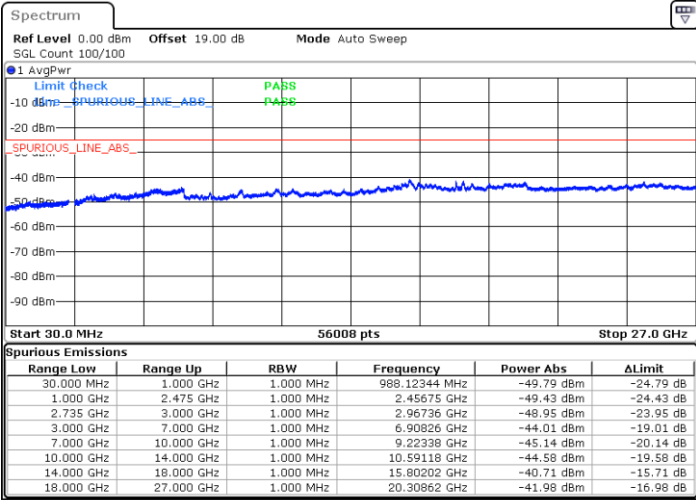

Date: 27.MAR.2023 20:15:24

LTE Band 41C / 5MHz+20MHz

64QAM

Lowest Channel / 1RB0 and 1RB99

Lowest Channel / 1RB24 and 1RB0

Date: 20.MAR.2023 22:29:16

Date: 20.MAR.2023 22:23:05

Lowest Channel / FullRB

N/A

Date: 20.MAR.2023 22:30:31

LTE Band 41C / 5MHz+20MHz

64QAM

Middle Channel / 1RB0 and 1RB9

Middle Channel / 1RB24 and 1RB0

Date: 20.MAR.2023 22:42:09

Date: 20.MAR.2023 22:48:21

Middle Channel / FullIRB

N/A

Date: 20.MAR.2023 22:40:54

LTE Band 41C / 5MHz+20MHz

64QAM

Highest Channel / 1RB0 and 1RB99

Highest Channel / 1RB24 and 1RB0

Date: 20.MAR.2023 22:56:00

Date: 20.MAR.2023 22:54:45

Highest Channel / FullIRB

N/A

Date: 20.MAR.2023 23:02:11

LTE Band 41C / 10MHz+15MHz

64QAM

Lowest Channel / 1RB0 and 1RB74

Lowest Channel / 1RB49 and 1RB0