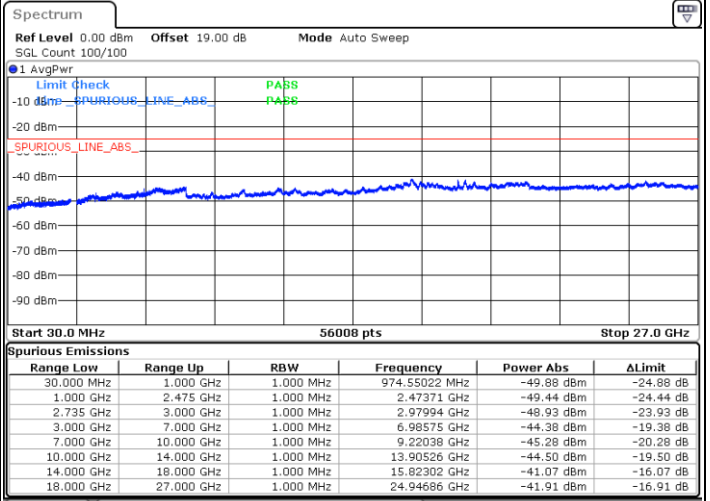

Date: 20.MAR.2023 22:54:45

Highest Channel / FullIRB

N/A

Date: 20.MAR.2023 23:02:11

LTE Band 41C / 10MHz+15MHz

64QAM

Lowest Channel / 1RB0 and 1RB74

Lowest Channel / 1RB49 and 1RB0

Date: 21.MAR.2023 01:08:28

Date: 21.MAR.2023 01:01:07

Lowest Channel / FullRB

N/A

Date: 21.MAR.2023 01:09:43

LTE Band 41C / 10MHz+15MHz

64QAM

MiddleChannel / 1RB0 and 1RB74

Middle Channel / 1RB49 and 1RB0

Date: 21.MAR.2023 01:17:14

Date: 21.MAR.2023 01:23:26

Middle Channel / FullIRB

N/A

Date: 21.MAR.2023 01:15:59

LTE Band 41C / 10MHz+15MHz

64QAM

Highest Channel / 1RB0 and 1RB74

Highest Channel / 1RB49 and 1RB0

Date: 21.MAR.2023 01:38:13

Date: 21.MAR.2023 01:36:59

Highest Channel / FullIRB

N/A

Date: 21.MAR.2023 01:44:25

LTE Band 41C / 10MHz+20MHz