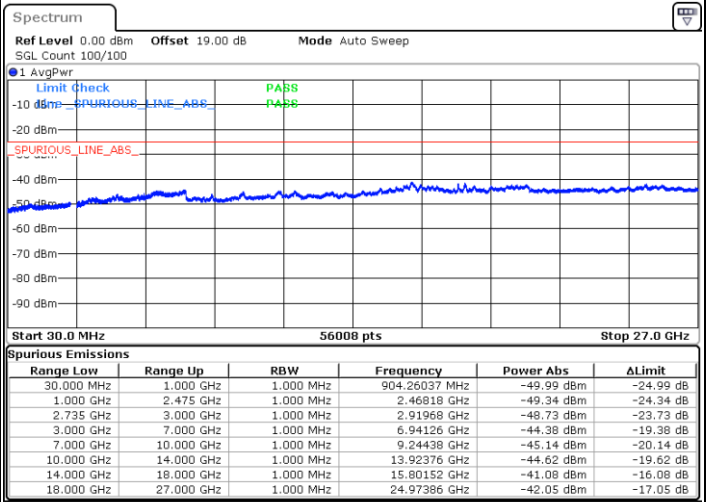

Middle Channel / FullIRB

N/A

Date: 20.MAR.2023 22:40:54

LTE Band 41C / 5MHz+20MHz

64QAM

Highest Channel / 1RB0 and 1RB99

Highest Channel / 1RB24 and 1RB0

Date: 20.MAR.2023 22:56:00

Date: 20.MAR.2023 22:54:45

Highest Channel / FullIRB

N/A

Date: 20.MAR.2023 23:02:11

LTE Band 41C / 10MHz+15MHz

64QAM

Lowest Channel / 1RB0 and 1RB74

Lowest Channel / 1RB49 and 1RB0