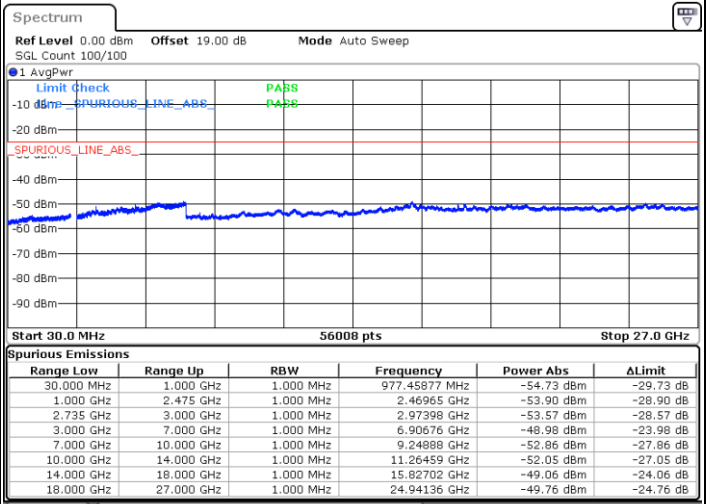

N/A

Date: 21.MAR.2023 05:11:48

LTE Band 41C / 20MHz+10MHz

16QAM

Highest Channel / 1RB0 and 1RB49

Highest Channel / 1RB99 and 1RB0

Date: 21.MAR.2023 05:39:37

Date: 21.MAR.2023 05:35:53

Highest Channel / FullIRB

N/A

Date: 21.MAR.2023 05:43:20

LTE Band 41C / 20MHz+15MHz

16QAM

Lowest Channel / 1RB0 and 1RB74

Lowest Channel / 1RB99 and 1RB0

Date: 27.MAR.2023 17:32:57

Date: 27.MAR.2023 17:28:30

Lowest Channel / FullRB

N/A

Date: 27.MAR.2023 17:37:25

LTE Band 41C / 20MHz+15MHz

16QAM

Middle Channel / 1RB0 and 1RB74

Middle Channel / 1RB99 and 1RB0