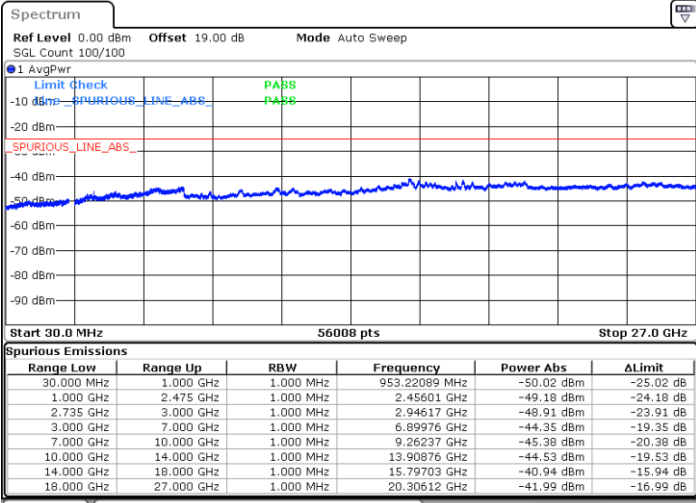

Date: 21.MAR.2023 02:50:36

Date: 21.MAR.2023 02:49:22

Highest Channel / FullIRB

N/A

Date: 21.MAR.2023 02:56:48

LTE Band 41C / 15MHz+15MHz

64QAM

Lowest Channel / 1RB0 and 1RB74

Lowest Channel / 1RB74 and 1RB0

Date: 21.MAR.2023 06:21:50

Date: 21.MAR.2023 06:15:39

Lowest Channel / FullRB

N/A

Date: 21.MAR.2023 06:23:05

LTE Band 41C / 15MHz+15MHz

64QAM

Middle Channel / 1RB0 and 1RB74

Middle Channel / 1RB74 and 1RB0

Date: 21.MAR.2023 06:31:15

Date: 21.MAR.2023 06:37:26

Middle Channel / FullIRB

N/A

Date: 21.MAR.2023 06:30:00

LTE Band 41C / 15MHz+15MHz