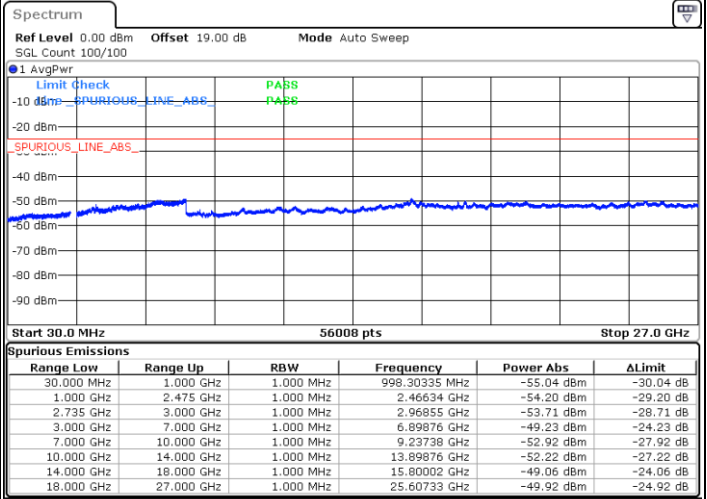

LTE Band 41C / 20MHz+10MHz

16QAM

Lowest Channel / 1RB0 and 1RB49

Lowest Channel / 1RB99 and 1RB0

Date: 21.MAR.2023 05:04:19

Date: 21.MAR.2023 05:00:36

Lowest Channel / FullRB

N/A

Date: 21.MAR.2023 05:08:03

LTE Band 41C / 20MHz+10MHz

16QAM

Middle Channel / 1RB0 and 1RB49

Middle Channel / 1RB99 and 1RB0

Date: 21.MAR.2023 05:15:32

Date: 21.MAR.2023 05:21:32

Middle Channel / FullIRB

N/A

Date: 21.MAR.2023 05:11:48

LTE Band 41C / 20MHz+10MHz

16QAM

Highest Channel / 1RB0 and 1RB49

Highest Channel / 1RB99 and 1RB0

Date: 21.MAR.2023 05:39:37

Date: 21.MAR.2023 05:35:53