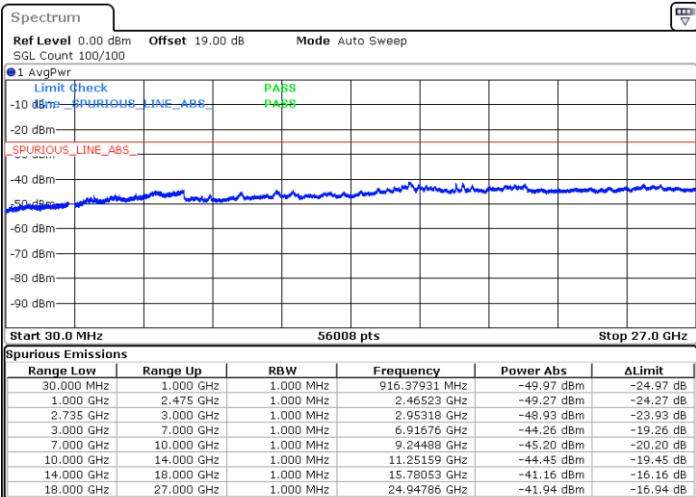

Lowest Channel / FullIRB

N/A

Date: 21.MAR.2023 02:13:21

LTE Band 41C / 15MHz+10MHz

64QAM

Middle Channel / 1RB0 and 1RB49

Middle Channel / 1RB74 and 1RB0

Date: 21.MAR.2023 02:29:28

Date: 21.MAR.2023 02:35:40

Middle Channel / FullIRB

N/A

Date: 21.MAR.2023 02:28:13

LTE Band 41C / 15MHz+10MHz

64QAM

Highest Channel / 1RB0 and 1RB49

Highest Channel / 1RB74 and 1RB0

Date: 21.MAR.2023 02:50:36

Date: 21.MAR.2023 02:49:22

Highest Channel / FullIRB

N/A

Date: 21.MAR.2023 02:56:48

LTE Band 41C / 15MHz+15MHz

64QAM

Lowest Channel / 1RB0 and 1RB74