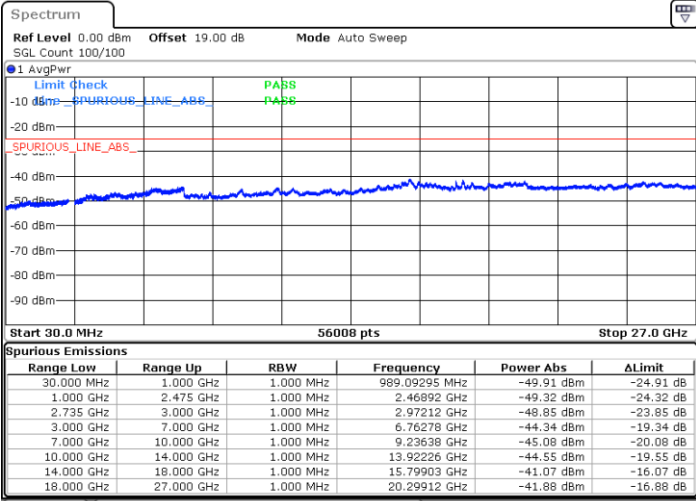

Date: 27.MAR.2023 20:15:24

LTE Band 41C / 5MHz+20MHz

64QAM

Lowest Channel / 1RB0 and 1RB99

Lowest Channel / 1RB24 and 1RB0

Date: 20.MAR.2023 22:29:16

Date: 20.MAR.2023 22:23:05

Lowest Channel / FullRB

N/A

Date: 20.MAR.2023 22:30:31

LTE Band 41C / 5MHz+20MHz

64QAM

Middle Channel / 1RB0 and 1RB9

Middle Channel / 1RB24 and 1RB0

Date: 20.MAR.2023 22:42:09

Date: 20.MAR.2023 22:48:21

Middle Channel / FullIRB

N/A

Date: 20.MAR.2023 22:40:54

LTE Band 41C / 5MHz+20MHz

64QAM

Highest Channel / 1RB0 and 1RB99

Highest Channel / 1RB24 and 1RB0

Date: 20.MAR.2023 22:56:00

Date: 20.MAR.2023 22:54:45

Highest Channel / FullIRB

N/A

Date: 20.MAR.2023 23:02:11

LTE Band 41C / 10MHz+15MHz

64QAM

Lowest Channel / 1RB0 and 1RB74

Lowest Channel / 1RB49 and 1RB0