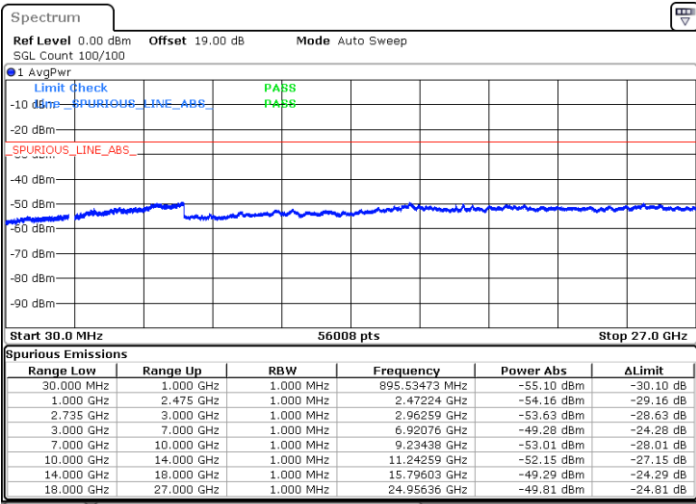

Highest Channel / 1RB0 and 1RB74

Highest Channel / 1RB49 and 1RB0

Date: 21.MAR.2023 01:38:13

Date: 21.MAR.2023 01:36:59

Highest Channel / FullIRB

N/A

Date: 21.MAR.2023 01:44:25

LTE Band 41C / 10MHz+20MHz

64QAM

Lowest Channel / 1RB0 and 1RB99

Lowest Channel / 1RB49 and 1RB0

Date: 21.MAR.2023 03:26:55

Date: 21.MAR.2023 03:20:44

Lowest Channel / FullIRB

N/A

Date: 21.MAR.2023 03:28:09

LTE Band 41C / 10MHz+20MHz

64QAM

Middle Channel / 1RB0 and 1RB99

Middle Channel / 1RB49 and 1RB0

Date: 21.MAR.2023 03:41:58

Date: 21.MAR.2023 03:48:10

Middle Channel / FullIRB

N/A