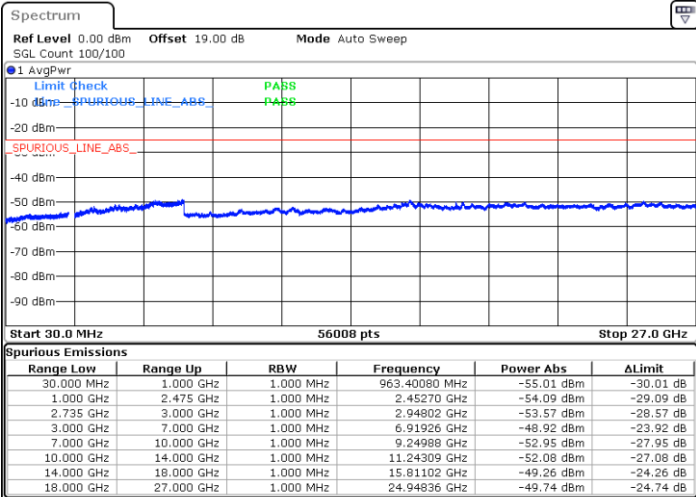

Lowest Channel / 1RB0 and 1RB99

Lowest Channel / 1RB99 and 1RB0

Date: 27.MAR.2023 19:31:19

Date: 27.MAR.2023 19:27:03

Lowest Channel / FullIRB

N/A

Date: 27.MAR.2023 19:35:35

LTE Band 41C / 20MHz+20MHz

16QAM

MiddleChannel / 1RB0 and 1RB99

Middle Channel / 1RB99 and 1RB0

Date: 27.MAR.2023 19:45:22

Date: 27.MAR.2023 19:49:38

Middle Channel / FullIRB

N/A

Date: 27.MAR.2023 19:41:06

LTE Band 41C / 20MHz+20MHz

16QAM

Highest Channel / 1RB0 and 1RB99

Highest Channel / 1RB99 and 1RB0

Date: 27.MAR.2023 20:11:08

Date: 27.MAR.2023 20:06:52

Highest Channel / FullIRB

N/A