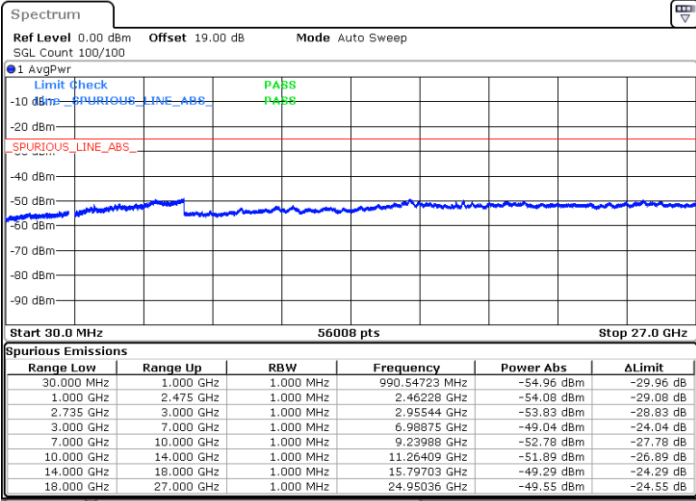

Highest Channel / FullIRB

N/A

Date: 21.MAR.2023 05:43:20

LTE Band 41C / 20MHz+15MHz

16QAM

Lowest Channel / 1RB0 and 1RB74

Lowest Channel / 1RB99 and 1RB0

Date: 27.MAR.2023 17:32:57

Date: 27.MAR.2023 17:28:30

Lowest Channel / FullRB

N/A

Date: 27.MAR.2023 17:37:25

LTE Band 41C / 20MHz+15MHz

16QAM

Middle Channel / 1RB0 and 1RB74

Middle Channel / 1RB99 and 1RB0

Date: 27.MAR.2023 17:46:22

Date: 27.MAR.2023 17:50:48

Middle Channel / FullIRB

N/A

Date: 27.MAR.2023 17:41:54

LTE Band 41C / 20MHz+15MHz

16QAM

Highest Channel / 1RB0 and 1RB74

Highest Channel / 1RB99 and 1RB0

Date: 27.MAR.2023 18:13:28

Date: 27.MAR.2023 18:08:59

Highest Channel / FullIRB

N/A

Date: 27.MAR.2023 18:17:55

LTE Band 41C / 20MHz+20MHz

16QAM