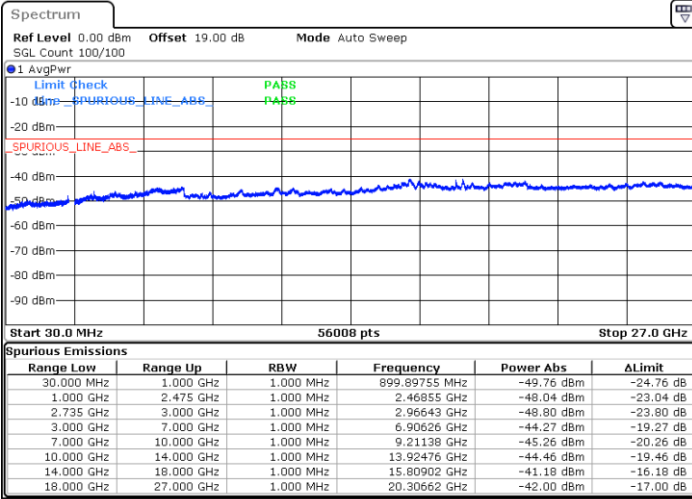

Date: 21.MAR.2023 02:35:40

Middle Channel / FullIRB

N/A

Date: 21.MAR.2023 02:28:13

LTE Band 41C / 15MHz+10MHz

64QAM

Highest Channel / 1RB0 and 1RB49

Highest Channel / 1RB74 and 1RB0

Date: 21.MAR.2023 02:50:36

Date: 21.MAR.2023 02:49:22

Highest Channel / FullIRB

N/A

Date: 21.MAR.2023 02:56:48

LTE Band 41C / 15MHz+15MHz

64QAM

Lowest Channel / 1RB0 and 1RB74

Lowest Channel / 1RB74 and 1RB0

Date: 21.MAR.2023 06:21:50

Date: 21.MAR.2023 06:15:39

Lowest Channel / FullRB

N/A

Date: 21.MAR.2023 06:23:05

LTE Band 41C / 15MHz+15MHz

64QAM