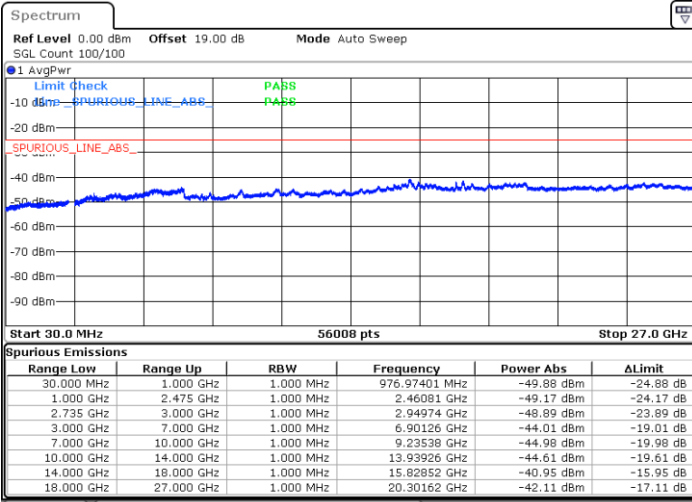

N/A

Date: 21.MAR.2023 04:09:18

LTE Band 41C / 15MHz+10MHz

64QAM

Lowest Channel / 1RB0 and 1RB49

Lowest Channel / 1RB74 and 1RB0

Date: 21.MAR.2023 02:12:06

Date: 21.MAR.2023 02:05:54

Lowest Channel / FullIRB

N/A

Date: 21.MAR.2023 02:13:21

LTE Band 41C / 15MHz+10MHz

64QAM

Middle Channel / 1RB0 and 1RB49

Middle Channel / 1RB74 and 1RB0

Date: 21.MAR.2023 02:29:28

Date: 21.MAR.2023 02:35:40

Middle Channel / FullIRB

N/A

Date: 21.MAR.2023 02:28:13

LTE Band 41C / 15MHz+10MHz

64QAM

Highest Channel / 1RB0 and 1RB49

Highest Channel / 1RB74 and 1RB0

Date: 21.MAR.2023 02:50:36

Date: 21.MAR.2023 02:49:22

Highest Channel / FullIRB

N/A

Date: 21.MAR.2023 02:56:48

LTE Band 41C / 15MHz+15MHz

64QAM

Lowest Channel / 1RB0 and 1RB74