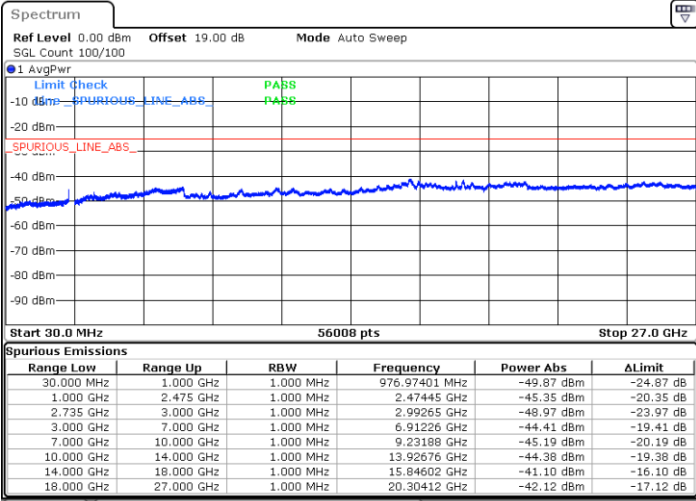

LTE Band 41C / 20MHz+20MHz

16QAM

Highest Channel / 1RB0 and 1RB99

Highest Channel / 1RB99 and 1RB0

Date: 27.MAR.2023 20:11:08

Date: 27.MAR.2023 20:06:52

Highest Channel / FullIRB

N/A

Date: 27.MAR.2023 20:15:24

LTE Band 41C / 5MHz+20MHz

64QAM

Lowest Channel / 1RB0 and 1RB99

Lowest Channel / 1RB24 and 1RB0

Date: 20.MAR.2023 22:29:16

Date: 20.MAR.2023 22:23:05

Lowest Channel / FullRB

N/A

Date: 20.MAR.2023 22:30:31

LTE Band 41C / 5MHz+20MHz

64QAM

Middle Channel / 1RB0 and 1RB9

Middle Channel / 1RB24 and 1RB0

Date: 20.MAR.2023 22:42:09

Date: 20.MAR.2023 22:48:21

Middle Channel / FullIRB

N/A

Date: 20.MAR.2023 22:40:54

LTE Band 41C / 5MHz+20MHz

64QAM

Highest Channel / 1RB0 and 1RB99

Highest Channel / 1RB24 and 1RB0

Date: 20.MAR.2023 22:56:00