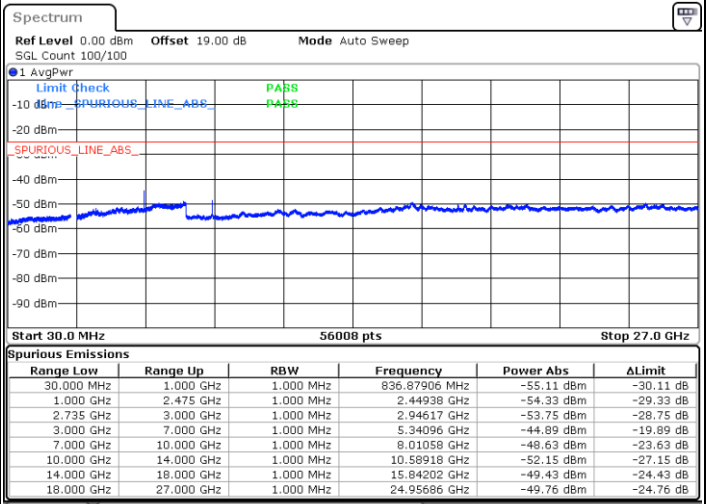

Date: 21.MAR.2023 07:33:55

LTE Band 41C / 15MHz+20MHz

64QAM

Middle Channel / 1RB0 and 1RB9

Middle Channel / 1RB74 and 1RB0

Date: 21.MAR.2023 07:41:25

Date: 21.MAR.2023 07:47:36

Middle Channel / FullIRB

N/A

Date: 21.MAR.2023 07:40:10

LTE Band 41C / 15MHz+20MHz

64QAM

Highest Channel / 1RB0 and 1RB99

Highest Channel / 1RB74 and 1RB0

Date: 21.MAR.2023 08:02:30

Date: 21.MAR.2023 08:01:15

Highest Channel / FullIRB

N/A

Date: 21.MAR.2023 08:08:41

LTE Band 41C / 20MHz+5MHz

64QAM

Lowest Channel / 1RB0 and 1RB24

Lowest Channel / 1RB99 and 1RB0

Date: 20.MAR.2023 23:40:27