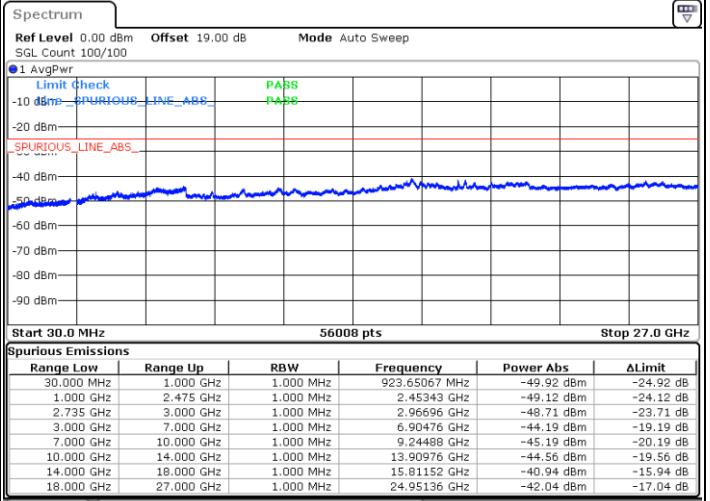

Middle Channel / FullIRB

N/A

Date: 20.MAR.2023 22:40:54

LTE Band 41C / 5MHz+20MHz

64QAM

Highest Channel / 1RB0 and 1RB99

Highest Channel / 1RB24 and 1RB0

Date: 20.MAR.2023 22:56:00

Date: 20.MAR.2023 22:54:45

Highest Channel / FullIRB

N/A

Date: 20.MAR.2023 23:02:11

LTE Band 41C / 10MHz+15MHz

64QAM

Lowest Channel / 1RB0 and 1RB74

Lowest Channel / 1RB49 and 1RB0

Date: 21.MAR.2023 01:08:28

Date: 21.MAR.2023 01:01:07

Lowest Channel / FullRB

N/A

Date: 21.MAR.2023 01:09:43

LTE Band 41C / 10MHz+15MHz

64QAM

MiddleChannel / 1RB0 and 1RB74