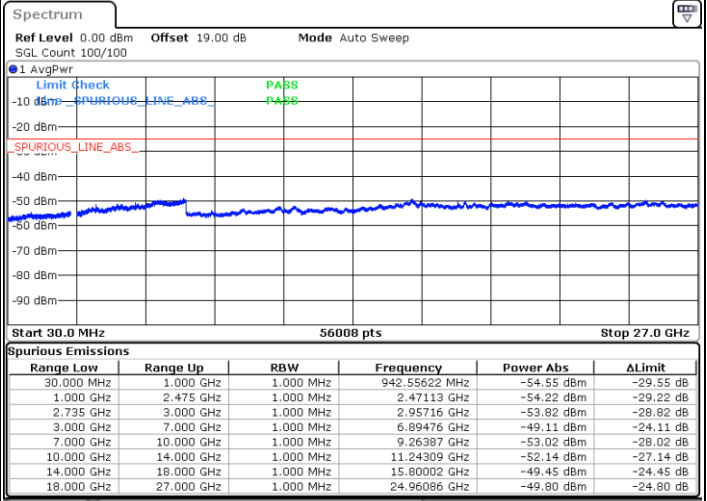

Middle Channel / 1RB0 and 1RB74

Middle Channel / 1RB74 and 1RB0

Date: 21.MAR.2023 06:31:15

Date: 21.MAR.2023 06:37:26

Middle Channel / FullIRB

N/A

Date: 21.MAR.2023 06:30:00

LTE Band 41C / 15MHz+15MHz

64QAM

Highest Channel / 1RB0 and 1RB74

Highest Channel / 1RB74 and 1RB0

Date: 21.MAR.2023 06:52:20

Date: 21.MAR.2023 06:51:06

Highest Channel / FullIRB

N/A

Date: 21.MAR.2023 06:58:31

LTE Band 41C / 15MHz+20MHz

64QAM

Lowest Channel / 1RB0 and 1RB99

Lowest Channel / 1RB74 and 1RB0

Date: 21.MAR.2023 07:32:40

Date: 21.MAR.2023 07:26:28

Lowest Channel / FullRB

N/A