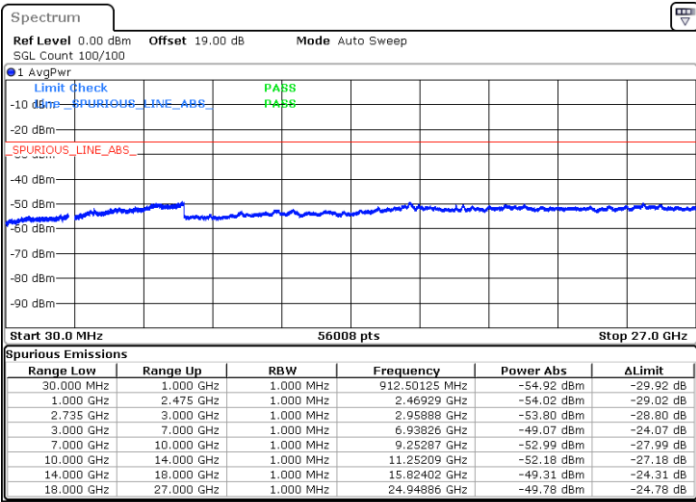

LTE Band 41C / 20MHz+10MHz

16QAM

Lowest Channel / 1RB0 and 1RB49

Lowest Channel / 1RB99 and 1RB0

Date: 21.MAR.2023 05:04:19

Date: 21.MAR.2023 05:00:36

Lowest Channel / FullRB

N/A

Date: 21.MAR.2023 05:08:03

LTE Band 41C / 20MHz+10MHz

16QAM

Middle Channel / 1RB0 and 1RB49

Middle Channel / 1RB99 and 1RB0

Date: 21.MAR.2023 05:15:32

Date: 21.MAR.2023 05:21:32

Middle Channel / FullIRB

N/A

Date: 21.MAR.2023 05:11:48

LTE Band 41C / 20MHz+10MHz

16QAM

Highest Channel / 1RB0 and 1RB49

Highest Channel / 1RB99 and 1RB0

Date: 21.MAR.2023 05:39:37

Date: 21.MAR.2023 05:35:53

Highest Channel / FullIRB

N/A

Date: 21.MAR.2023 05:43:20

LTE Band 41C / 20MHz+15MHz

16QAM

Lowest Channel / 1RB0 and 1RB74

Lowest Channel / 1RB99 and 1RB0

Date: 27.MAR.2023 17:32:57