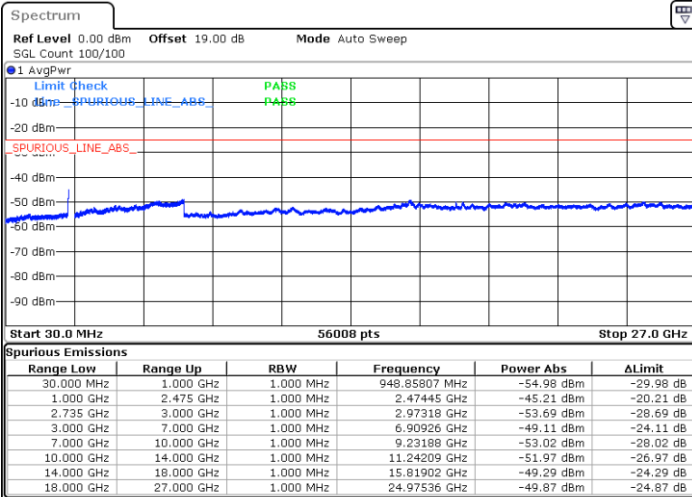

LTE Band 41C / 20MHz+10MHz

16QAM

Lowest Channel / 1RB0 and 1RB49

Lowest Channel / 1RB99 and 1RB0

Date: 21.MAR.2023 05:04:19

Date: 21.MAR.2023 05:00:36

Lowest Channel / FullRB

N/A

Date: 21.MAR.2023 05:08:03

LTE Band 41C / 20MHz+10MHz

16QAM

Middle Channel / 1RB0 and 1RB49

Middle Channel / 1RB99 and 1RB0

Date: 21.MAR.2023 05:15:32

Date: 21.MAR.2023 05:21:32

Middle Channel / FullIRB

N/A

Date: 21.MAR.2023 05:11:48

LTE Band 41C / 20MHz+10MHz

16QAM

Highest Channel / 1RB0 and 1RB49

Highest Channel / 1RB99 and 1RB0

Date: 21.MAR.2023 05:39:37

Date: 21.MAR.2023 05:35:53