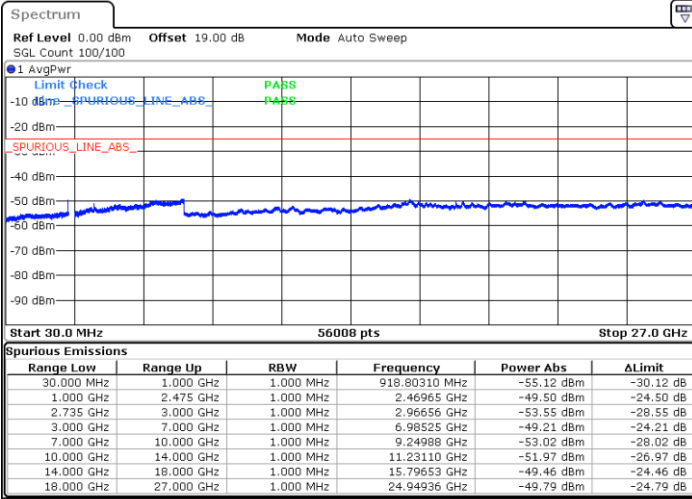

LTE Band 41C / 20MHz+10MHz

16QAM

Lowest Channel / 1RB0 and 1RB49

Lowest Channel / 1RB99 and 1RB0

Date: 21.MAR.2023 05:04:19

Date: 21.MAR.2023 05:00:36

Lowest Channel / FullRB

N/A

Date: 21.MAR.2023 05:08:03

LTE Band 41C / 20MHz+10MHz

16QAM

Middle Channel / 1RB0 and 1RB49

Middle Channel / 1RB99 and 1RB0

Date: 21.MAR.2023 05:15:32

Date: 21.MAR.2023 05:21:32

Middle Channel / FullIRB

N/A

Date: 21.MAR.2023 05:11:48

LTE Band 41C / 20MHz+10MHz

16QAM

Highest Channel / 1RB0 and 1RB49

Highest Channel / 1RB99 and 1RB0

Date: 21.MAR.2023 05:39:37

Date: 21.MAR.2023 05:35:53