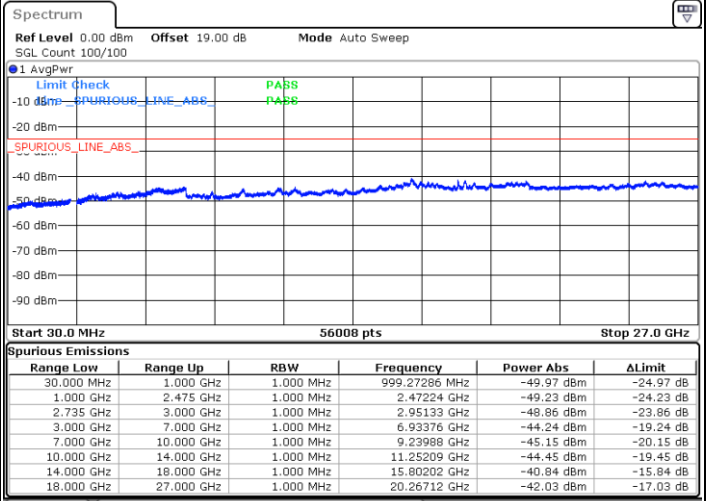

Date: 27.MAR.2023 20:15:24

LTE Band 41C / 5MHz+20MHz

64QAM

Lowest Channel / 1RB0 and 1RB99

Lowest Channel / 1RB24 and 1RB0

Date: 20.MAR.2023 22:29:16

Date: 20.MAR.2023 22:23:05

Lowest Channel / FullRB

N/A

Date: 20.MAR.2023 22:30:31

LTE Band 41C / 5MHz+20MHz

64QAM

Middle Channel / 1RB0 and 1RB9

Middle Channel / 1RB24 and 1RB0

Date: 20.MAR.2023 22:42:09

Date: 20.MAR.2023 22:48:21

Middle Channel / FullIRB

N/A

Date: 20.MAR.2023 22:40:54

LTE Band 41C / 5MHz+20MHz

64QAM

Highest Channel / 1RB0 and 1RB99

Highest Channel / 1RB24 and 1RB0

Date: 20.MAR.2023 22:56:00

Date: 20.MAR.2023 22:54:45

Highest Channel / FullIRB

N/A

Date: 20.MAR.2023 23:02:11

LTE Band 41C / 10MHz+15MHz

64QAM

Lowest Channel / 1RB0 and 1RB74

Lowest Channel / 1RB49 and 1RB0