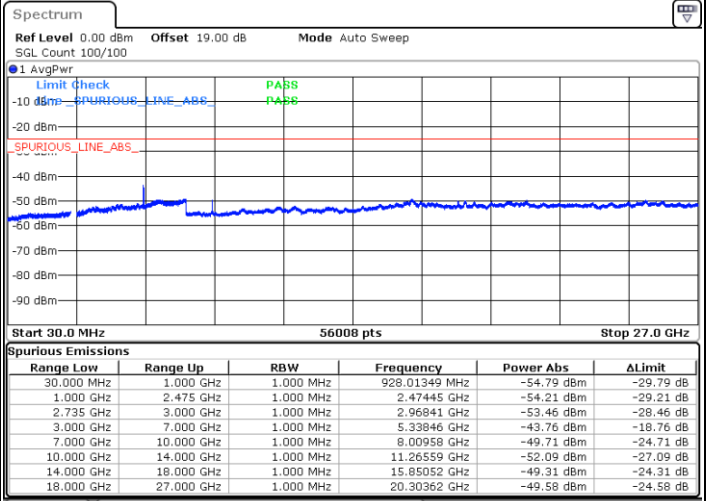

Lowest Channel / 1RB0 and 1RB99

Lowest Channel / 1RB99 and 1RB0

Date: 27.MAR.2023 19:31:19

Date: 27.MAR.2023 19:27:03

Lowest Channel / FullIRB

N/A

Date: 27.MAR.2023 19:35:35

LTE Band 41C / 20MHz+20MHz

LTE Band 41C / 20MHz+20MHz

16QAM

Highest Channel / 1RB0 and 1RB99

Highest Channel / 1RB99 and 1RB0

Date: 27.MAR.2023 20:11:08

Date: 27.MAR.2023 20:06:52

Highest Channel / FullIRB

N/A

Date: 27.MAR.2023 20:15:24

LTE Band 41C / 5MHz+20MHz

64QAM

Lowest Channel / 1RB0 and 1RB99

Lowest Channel / 1RB24 and 1RB0

Date: 20.MAR.2023 22:29:16

Date: 20.MAR.2023 22:23:05

Lowest Channel / FullRB