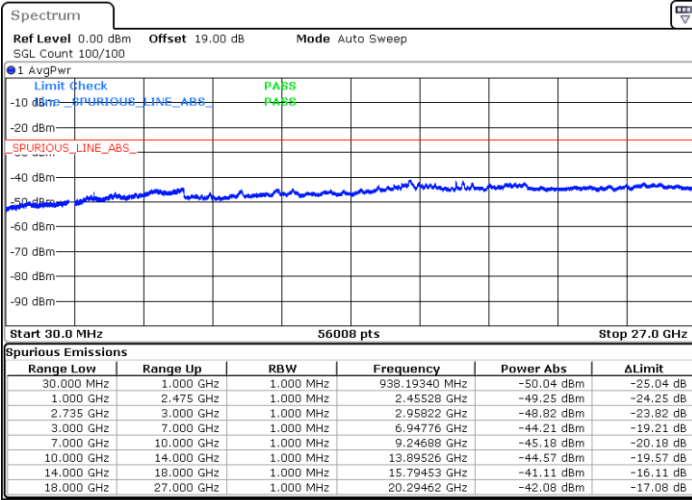

Date: 21.MAR.2023 01:08:28

Date: 21.MAR.2023 01:01:07

Lowest Channel / FullRB

N/A

Date: 21.MAR.2023 01:09:43

LTE Band 41C / 10MHz+15MHz

64QAM

MiddleChannel / 1RB0 and 1RB74

Middle Channel / 1RB49 and 1RB0

Date: 21.MAR.2023 01:17:14

Date: 21.MAR.2023 01:23:26

Middle Channel / FullIRB

N/A

Date: 21.MAR.2023 01:15:59

LTE Band 41C / 10MHz+15MHz

64QAM

Highest Channel / 1RB0 and 1RB74

Highest Channel / 1RB49 and 1RB0

Date: 21.MAR.2023 01:38:13

Date: 21.MAR.2023 01:36:59

Highest Channel / FullIRB

N/A

Date: 21.MAR.2023 01:44:25

LTE Band 41C / 10MHz+20MHz