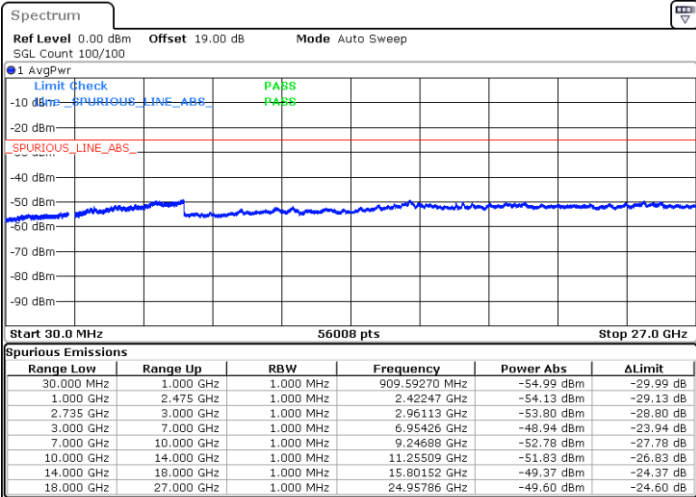

Highest Channel / FullIRB

N/A

Date: 21.MAR.2023 05:43:20

LTE Band 41C / 20MHz+15MHz

16QAM

Lowest Channel / 1RB0 and 1RB74

Lowest Channel / 1RB99 and 1RB0

Date: 27.MAR.2023 17:32:57

Date: 27.MAR.2023 17:28:30

Lowest Channel / FullRB

N/A

Date: 27.MAR.2023 17:37:25

LTE Band 41C / 20MHz+15MHz

16QAM

Middle Channel / 1RB0 and 1RB74

Middle Channel / 1RB99 and 1RB0

Date: 27.MAR.2023 17:46:22

Date: 27.MAR.2023 17:50:48

Middle Channel / FullIRB

N/A

Date: 27.MAR.2023 17:41:54

LTE Band 41C / 20MHz+15MHz

16QAM

Highest Channel / 1RB0 and 1RB74

Highest Channel / 1RB99 and 1RB0

Date: 27.MAR.2023 18:13:28

Date: 27.MAR.2023 18:08:59

Highest Channel / FullIRB

N/A

Date: 27.MAR.2023 18:17:55

LTE Band 41C / 20MHz+20MHz

16QAM