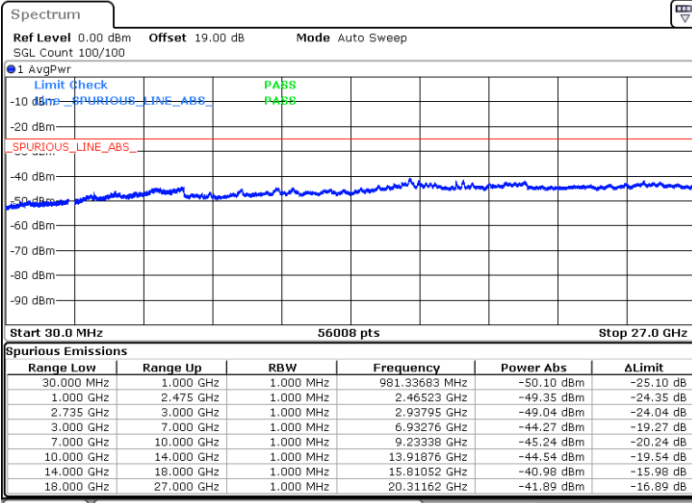

N/A

Date: 21.MAR.2023 04:09:18

LTE Band 41C / 15MHz+10MHz

64QAM

Lowest Channel / 1RB0 and 1RB49

Lowest Channel / 1RB74 and 1RB0

Date: 21.MAR.2023 02:12:06

Date: 21.MAR.2023 02:05:54

Lowest Channel / FullIRB

N/A

Date: 21.MAR.2023 02:13:21

LTE Band 41C / 15MHz+10MHz

64QAM

Middle Channel / 1RB0 and 1RB49

Middle Channel / 1RB74 and 1RB0

Date: 21.MAR.2023 02:29:28

Date: 21.MAR.2023 02:35:40

Middle Channel / FullIRB

N/A

Date: 21.MAR.2023 02:28:13

LTE Band 41C / 15MHz+10MHz

64QAM

Highest Channel / 1RB0 and 1RB49

Highest Channel / 1RB74 and 1RB0

Date: 21.MAR.2023 02:50:36

Date: 21.MAR.2023 02:49:22

Highest Channel / FullIRB

N/A

Date: 21.MAR.2023 02:56:48

LTE Band 41C / 15MHz+15MHz

64QAM

Lowest Channel / 1RB0 and 1RB74