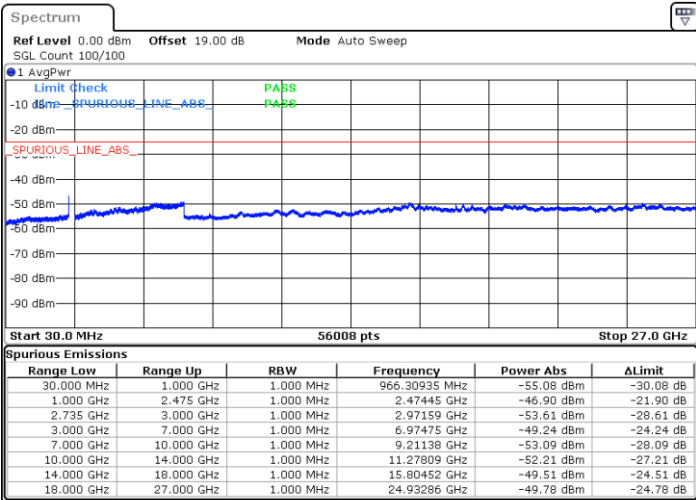

N/A

Date: 21.MAR.2023 07:40:10

LTE Band 41C / 15MHz+20MHz

64QAM

Highest Channel / 1RB0 and 1RB99

Highest Channel / 1RB74 and 1RB0

Date: 21.MAR.2023 08:02:30

Date: 21.MAR.2023 08:01:15

Highest Channel / FullIRB

N/A

Date: 21.MAR.2023 08:08:41

LTE Band 41C / 20MHz+5MHz

64QAM

Lowest Channel / 1RB0 and 1RB24

Lowest Channel / 1RB99 and 1RB0

Date: 20.MAR.2023 23:40:27

Date: 20.MAR.2023 23:34:15

Lowest Channel / FullRB

N/A

Date: 20.MAR.2023 23:41:42

LTE Band 41C / 20MHz+5MHz

64QAM

Middle Channel / 1RB0 and 1RB24

Middle Channel / 1RB99 and 1RB0