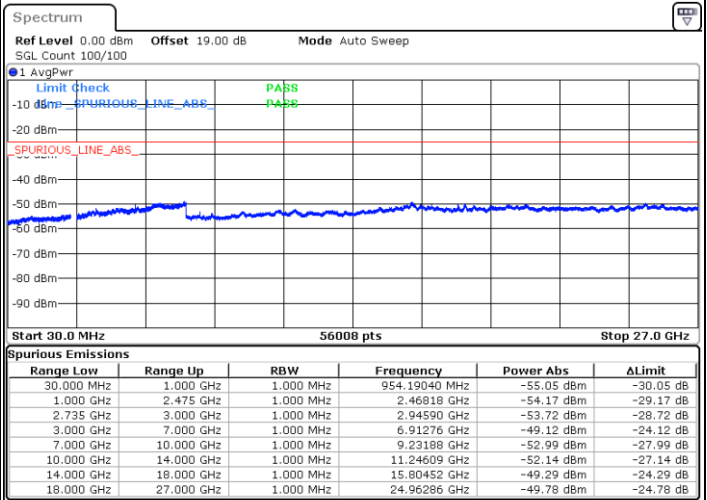

N/A

Date: 21.MAR.2023 07:40:10

LTE Band 41C / 15MHz+20MHz

64QAM

Highest Channel / 1RB0 and 1RB99

Highest Channel / 1RB74 and 1RB0

Date: 21.MAR.2023 08:02:30

Date: 21.MAR.2023 08:01:15

Highest Channel / FullIRB

N/A

Date: 21.MAR.2023 08:08:41

LTE Band 41C / 20MHz+5MHz

64QAM

Lowest Channel / 1RB0 and 1RB24

Lowest Channel / 1RB99 and 1RB0

Date: 20.MAR.2023 23:40:27

Date: 20.MAR.2023 23:34:15

Lowest Channel / FullRB

N/A

Date: 20.MAR.2023 23:41:42

LTE Band 41C / 20MHz+5MHz

64QAM

Middle Channel / 1RB0 and 1RB24

Middle Channel / 1RB99 and 1RB0