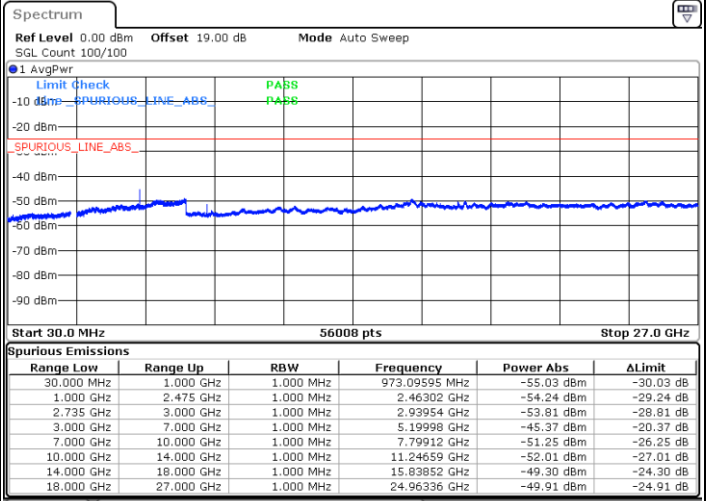

Highest Channel / FullIRB

N/A

Date: 21.MAR.2023 08:08:41

LTE Band 41C / 20MHz+5MHz

64QAM

Lowest Channel / 1RB0 and 1RB24

Lowest Channel / 1RB99 and 1RB0

Date: 20.MAR.2023 23:40:27

Date: 20.MAR.2023 23:34:15

Lowest Channel / FullRB

N/A

Date: 20.MAR.2023 23:41:42

LTE Band 41C / 20MHz+5MHz

64QAM

Middle Channel / 1RB0 and 1RB24

Middle Channel / 1RB99 and 1RB0