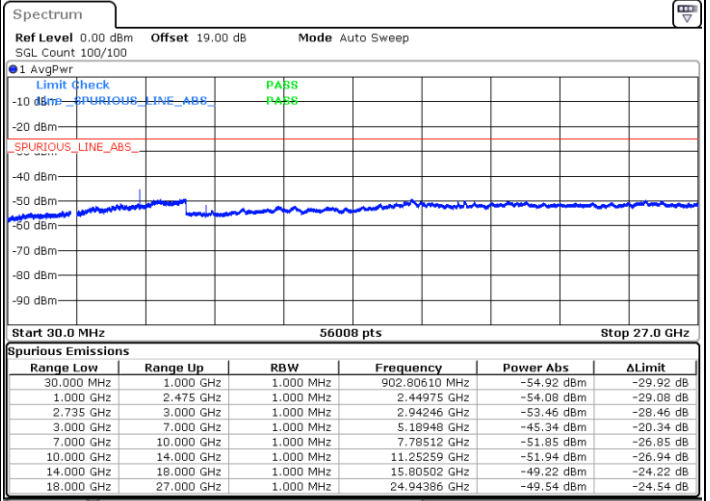

Highest Channel / FullIRB

N/A

Date: 21.MAR.2023 05:43:20

LTE Band 41C / 20MHz+15MHz

16QAM

Lowest Channel / 1RB0 and 1RB74

Lowest Channel / 1RB99 and 1RB0

Date: 27.MAR.2023 17:32:57

Date: 27.MAR.2023 17:28:30

Lowest Channel / FullRB

N/A

Date: 27.MAR.2023 17:37:25

LTE Band 41C / 20MHz+15MHz

16QAM

Middle Channel / 1RB0 and 1RB74

Middle Channel / 1RB99 and 1RB0

Date: 27.MAR.2023 17:46:22

Date: 27.MAR.2023 17:50:48

Middle Channel / FullIRB

N/A

Date: 27.MAR.2023 17:41:54

LTE Band 41C / 20MHz+15MHz

16QAM

Highest Channel / 1RB0 and 1RB74

Highest Channel / 1RB99 and 1RB0

Date: 27.MAR.2023 18:13:28

Date: 27.MAR.2023 18:08:59

Highest Channel / FullIRB

N/A

Date: 27.MAR.2023 18:17:55

LTE Band 41C / 20MHz+20MHz

16QAM