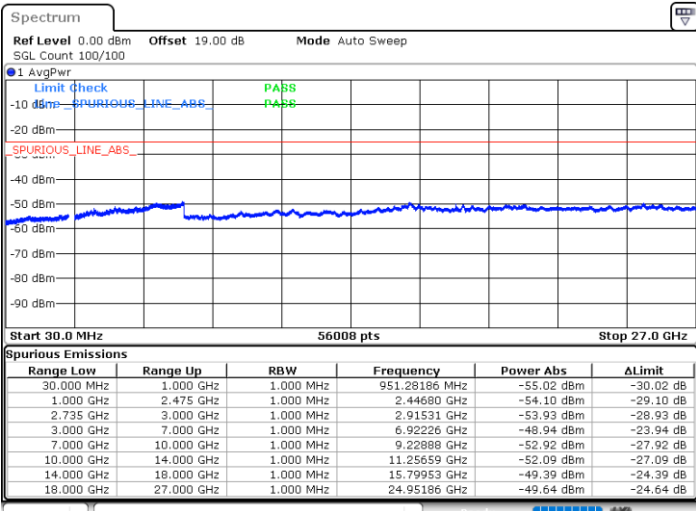

Date: 21.MAR.2023 05:08:03

LTE Band 41C / 20MHz+10MHz

16QAM

Middle Channel / 1RB0 and 1RB49

Middle Channel / 1RB99 and 1RB0

Date: 21.MAR.2023 05:15:32

Date: 21.MAR.2023 05:21:32

Middle Channel / FullIRB

N/A

Date: 21.MAR.2023 05:11:48

LTE Band 41C / 20MHz+10MHz

16QAM

Highest Channel / 1RB0 and 1RB49

Highest Channel / 1RB99 and 1RB0

Date: 21.MAR.2023 05:39:37

Date: 21.MAR.2023 05:35:53