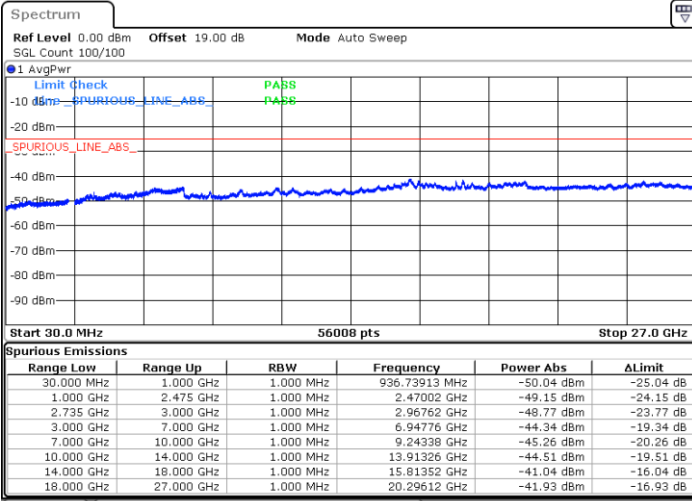

Lowest Channel / 1RB74 and 1RB0

Date: 21.MAR.2023 06:21:50

Date: 21.MAR.2023 06:15:39

Lowest Channel / FullRB

N/A

Date: 21.MAR.2023 06:23:05

LTE Band 41C / 15MHz+15MHz

64QAM

Middle Channel / 1RB0 and 1RB74

Middle Channel / 1RB74 and 1RB0

Date: 21.MAR.2023 06:31:15

Date: 21.MAR.2023 06:37:26

Middle Channel / FullIRB

N/A

Date: 21.MAR.2023 06:30:00

LTE Band 41C / 15MHz+15MHz

64QAM

Highest Channel / 1RB0 and 1RB74

Highest Channel / 1RB74 and 1RB0

Date: 21.MAR.2023 06:52:20

Date: 21.MAR.2023 06:51:06

Highest Channel / FullIRB

N/A

Date: 21.MAR.2023 06:58:31