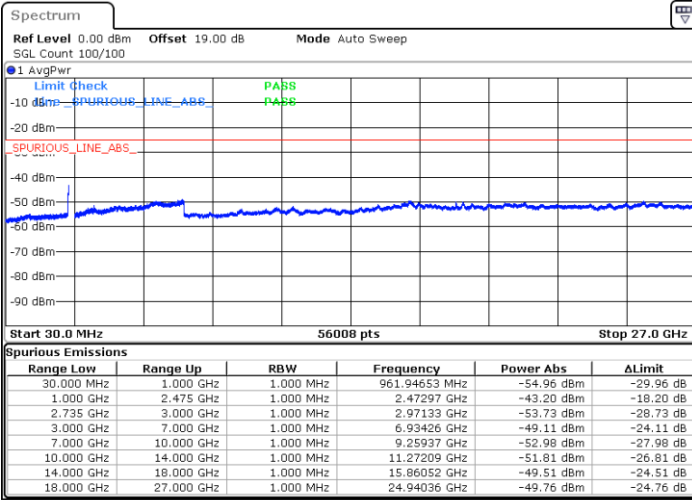

Highest Channel / 1RB0 and 1RB74

Highest Channel / 1RB49 and 1RB0

Date: 21.MAR.2023 01:38:13

Date: 21.MAR.2023 01:36:59

Highest Channel / FullIRB

N/A

Date: 21.MAR.2023 01:44:25

LTE Band 41C / 10MHz+20MHz

64QAM

Lowest Channel / 1RB0 and 1RB99

Lowest Channel / 1RB49 and 1RB0

Date: 21.MAR.2023 03:26:55

Date: 21.MAR.2023 03:20:44

Lowest Channel / FullIRB

N/A

Date: 21.MAR.2023 03:28:09

LTE Band 41C / 10MHz+20MHz

64QAM

Middle Channel / 1RB0 and 1RB99

Middle Channel / 1RB49 and 1RB0

Date: 21.MAR.2023 03:41:58

Date: 21.MAR.2023 03:48:10

Middle Channel / FullIRB

N/A

Date: 21.MAR.2023 03:40:43

LTE Band 41C / 10MHz+20MHz

64QAM

Highest Channel / 1RB0 and 1RB99

Highest Channel / 1RB49 and 1RB0

Date: 21.MAR.2023 04:03:04

Date: 21.MAR.2023 04:01:50

Highest Channel / FullIRB