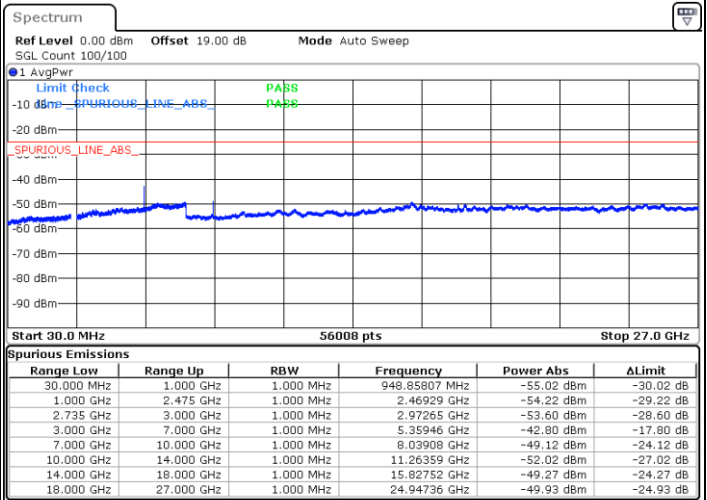

N/A

Date: 21.MAR.2023 05:11:48

LTE Band 41C / 20MHz+10MHz

16QAM

Highest Channel / 1RB0 and 1RB49

Highest Channel / 1RB99 and 1RB0

Date: 21.MAR.2023 05:39:37

Date: 21.MAR.2023 05:35:53

Highest Channel / FullIRB

N/A

Date: 21.MAR.2023 05:43:20

LTE Band 41C / 20MHz+15MHz

16QAM

Lowest Channel / 1RB0 and 1RB74

Lowest Channel / 1RB99 and 1RB0

Date: 27.MAR.2023 17:32:57