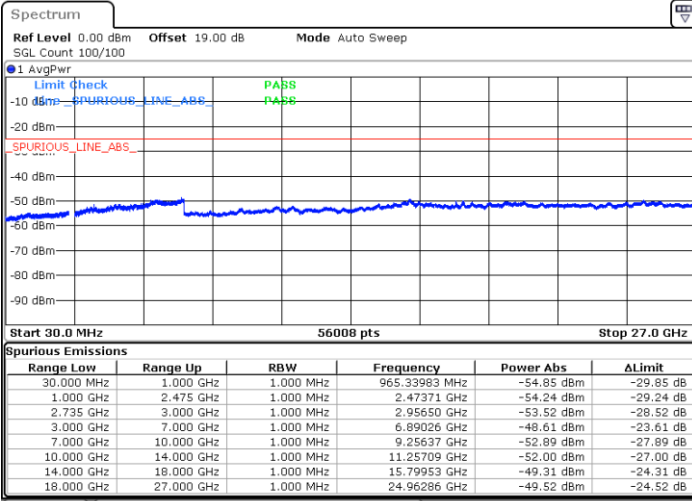

Date: 27.MAR.2023 17:28:30

Lowest Channel / FullRB

N/A

Date: 27.MAR.2023 17:37:25

LTE Band 41C / 20MHz+15MHz

16QAM

Middle Channel / 1RB0 and 1RB74

Middle Channel / 1RB99 and 1RB0

Date: 27.MAR.2023 17:46:22

Date: 27.MAR.2023 17:50:48

Middle Channel / FullIRB

N/A

Date: 27.MAR.2023 17:41:54

LTE Band 41C / 20MHz+15MHz

16QAM

Highest Channel / 1RB0 and 1RB74

Highest Channel / 1RB99 and 1RB0

Date: 27.MAR.2023 18:13:28

Date: 27.MAR.2023 18:08:59

Highest Channel / FullIRB

N/A

Date: 27.MAR.2023 18:17:55

LTE Band 41C / 20MHz+20MHz

16QAM

Lowest Channel / 1RB0 and 1RB99

Lowest Channel / 1RB99 and 1RB0

Date: 27.MAR.2023 19:31:19

Date: 27.MAR.2023 19:27:03

Lowest Channel / FullIRB

N/A

Date: 27.MAR.2023 19:35:35

LTE Band 41C / 20MHz+20MHz