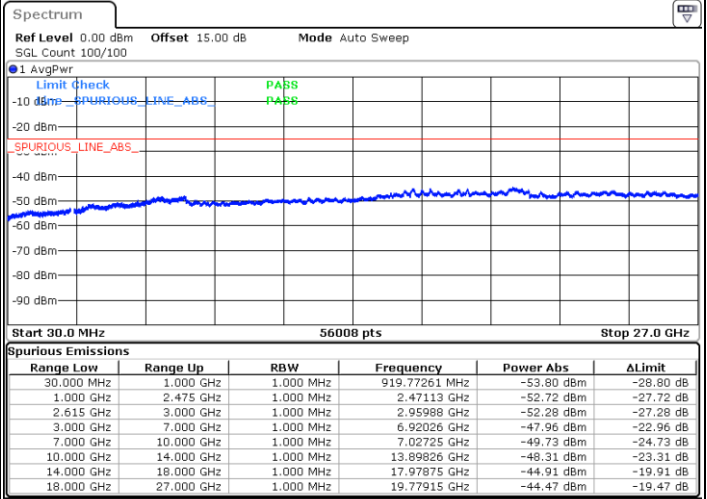

Lowest Channel / FullRB

N/A

Date: 17.MAR.2023 16:20:06

LTE Band 7C / 20MHz+20MHz

QPSK

Middle Channel / 1RB0 and 1RB9

Middle Channel / 1RB99 and 1RB0

Date: 17.MAR.2023 16:43:24

Date: 17.MAR.2023 16:44:51

Middle Channel / FullIRB

N/A

Date: 17.MAR.2023 16:36:12

LTE Band 7C / 20MHz+20MHz

QPSK

Highest Channel / 1RB0 and 1RB99

Highest Channel / 1RB99 and 1RB0

Date: 17.MAR.2023 16:59:39

Date: 17.MAR.2023 16:52:26

Highest Channel / FullIRB

N/A

Date: 17.MAR.2023 17:01:06

LTE Band 7C / 10MHz+20MHz

16QAM

Lowest Channel / 1RB0 and 1RB99

Lowest Channel / 1RB49 and 1RB0

Date: 11.MAR.2023 03:01:48

Date: 11.MAR.2023 02:58:17

Lowest Channel / FullRB

N/A

Date: 11.MAR.2023 03:05:21

LTE Band 7C / 10MHz+20MHz

16QAM