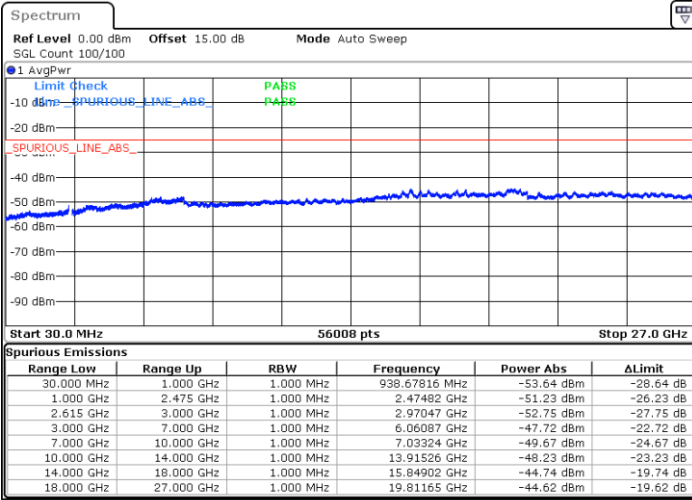

LTE Band 7C / 15MHz+20MHz

16QAM

Highest Channel / 1RB0 and 1RB99

Highest Channel / 1RB74 and 1RB0

Date: 17.MAR.2023 04:08:18

Date: 17.MAR.2023 04:03:50

Highest Channel / FullIRB

N/A

Date: 17.MAR.2023 04:12:47

LTE Band 7C / 20MHz+10MHz

16QAM

Lowest Channel / 1RB0 and 1RB49

Lowest Channel / 1RB99 and 1RB0

Date: 17.MAR.2023 01:53:30

Date: 17.MAR.2023 01:49:00

Lowest Channel / FullRB

N/A

Date: 17.MAR.2023 01:57:59

LTE Band 7C / 20MHz+10MHz

16QAM

Middle Channel / 1RB0 and 1RB49

Middle Channel / 1RB99 and 1RB0

Date: 17.MAR.2023 02:09:59

Date: 17.MAR.2023 02:14:28

Middle Channel / FullIRB

N/A

Date: 17.MAR.2023 02:05:30

LTE Band 7C / 20MHz+10MHz

16QAM

Highest Channel / 1RB0 and 1RB49

Highest Channel / 1RB99 and 1RB0

Date: 17.MAR.2023 02:26:31