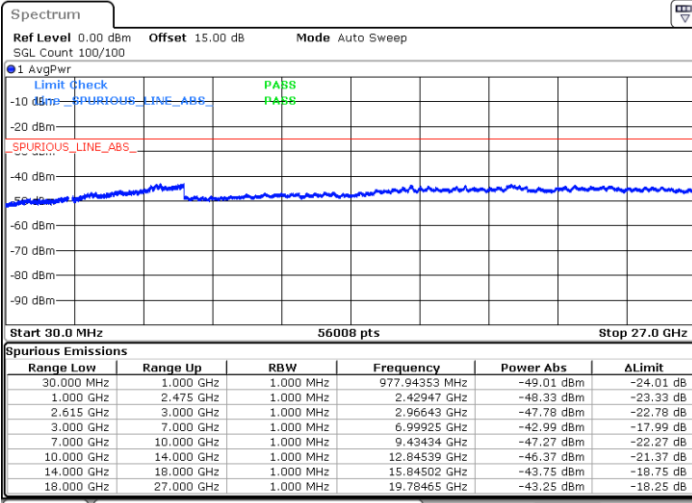

Lowest Channel / 1RB49 and 1RB0

Date: 11.MAR.2023 03:01:48

Date: 11.MAR.2023 02:58:17

Lowest Channel / FullRB

N/A

Date: 11.MAR.2023 03:05:21

LTE Band 7C / 10MHz+20MHz

16QAM

MiddleChannel / 1RB0 and 1RB99

Middle Channel / 1RB49 and 1RB0

Date: 11.MAR.2023 03:15:28

Date: 11.MAR.2023 03:19:00

Middle Channel / FullIRB

N/A

Date: 11.MAR.2023 03:11:55

LTE Band 7C / 10MHz+20MHz

16QAM

Highest Channel / 1RB0 and 1RB99

Highest Channel / 1RB49 and 1RB0

Date: 11.MAR.2023 03:29:19

Date: 11.MAR.2023 03:25:46

Highest Channel / FullIRB

N/A

Date: 11.MAR.2023 03:32:52