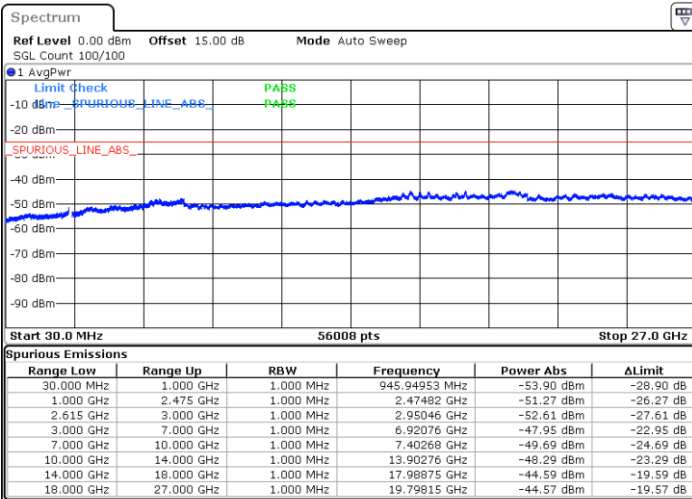

Lowest Channel / FullIRB

N/A

Date: 17.MAR.2023 15:19:12