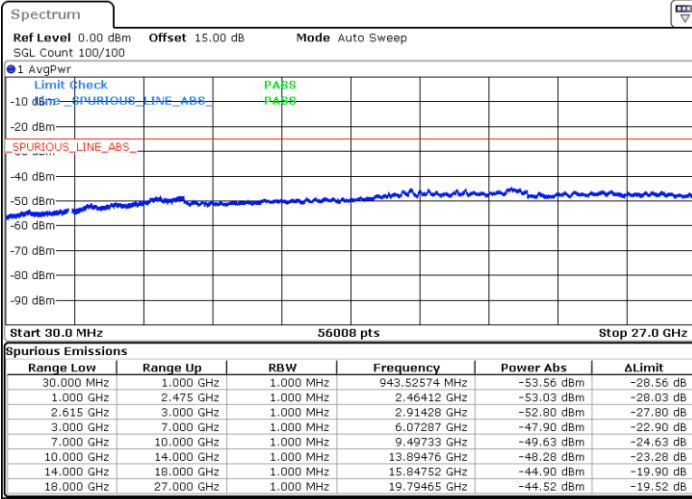

Lowest Channel / FullRB

N/A

Date: 17.MAR.2023 16:20:06

LTE Band 7C / 20MHz+20MHz

QPSK

Middle Channel / 1RB0 and 1RB9

Middle Channel / 1RB99 and 1RB0

Date: 17.MAR.2023 16:43:24

Date: 17.MAR.2023 16:44:51

Middle Channel / FullIRB

N/A

Date: 17.MAR.2023 16:36:12

LTE Band 7C / 20MHz+20MHz

QPSK

Highest Channel / 1RB0 and 1RB99

Highest Channel / 1RB99 and 1RB0

Date: 17.MAR.2023 16:59:39

Date: 17.MAR.2023 16:52:26

Highest Channel / FullIRB

N/A

Date: 17.MAR.2023 17:01:06

LTE Band 7C / 10MHz+20MHz

16QAM

Lowest Channel / 1RB0 and 1RB99