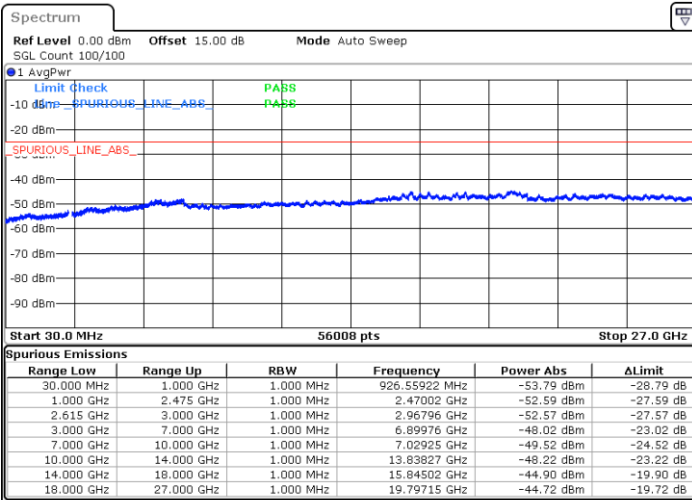

Date: 17.MAR.2023 03:00:45

Date: 17.MAR.2023 03:05:13

Middle Channel / FullIRB

N/A

Date: 17.MAR.2023 02:56:14

LTE Band 7C / 15MHz+15MHz

16QAM

Highest Channel / 1RB0 and 1RB74

Highest Channel / 1RB74 and 1RB0

Date: 17.MAR.2023 03:17:15

Date: 17.MAR.2023 03:12:46

Highest Channel / FullIRB

N/A

Date: 17.MAR.2023 03:21:45

LTE Band 7C / 15MHz+20MHz

16QAM

Lowest Channel / 1RB0 and 1RB99

Lowest Channel / 1RB74 and 1RB0

Date: 17.MAR.2023 03:35:10

Date: 17.MAR.2023 03:30:41

Lowest Channel / FullIRB

N/A

Date: 17.MAR.2023 03:39:46

LTE Band 7C / 15MHz+20MHz