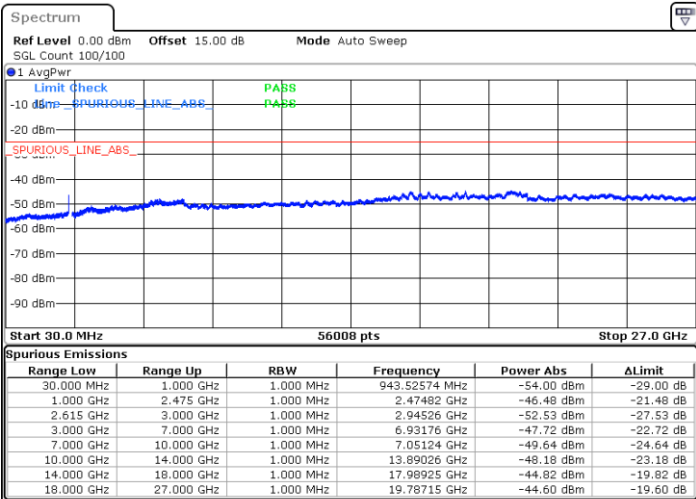

LTE Band 7C / 15MHz+15MHz

QPSK

Highest Channel / 1RB0 and 1RB74

Highest Channel / 1RB74 and 1RB0

Date: 17.MAR.2023 03:18:45

Date: 17.MAR.2023 03:11:17

Highest Channel / FullIRB

N/A

Date: 17.MAR.2023 03:20:15

LTE Band 7C / 15MHz+20MHz

QPSK

Lowest Channel / 1RB0 and 1RB99

Lowest Channel / 1RB74 and 1RB0

Date: 17.MAR.2023 03:33:40

Date: 17.MAR.2023 03:32:11

Lowest Channel / FullIRB

N/A

Date: 17.MAR.2023 03:41:15

LTE Band 7C / 15MHz+20MHz

QPSK

Middle Channel / 1RB0 and 1RB9

Middle Channel / 1RB74 and 1RB0

Date: 17.MAR.2023 03:53:16

Date: 17.MAR.2023 03:54:46

Middle Channel / FullIRB

N/A

Date: 17.MAR.2023 03:45:47

LTE Band 7C / 15MHz+20MHz

QPSK

Highest Channel / 1RB0 and 1RB99

Highest Channel / 1RB74 and 1RB0

Date: 17.MAR.2023 04:09:48