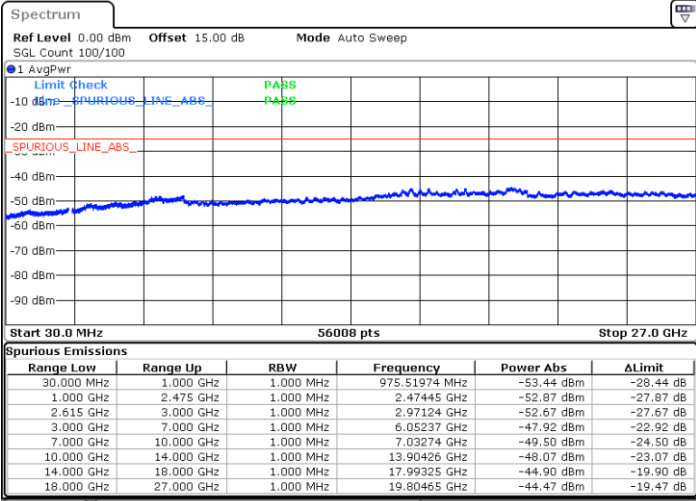

LTE Band 7C / 15MHz+10MHz

16QAM

Lowest Channel / 1RB0 and 1RB49

Lowest Channel / 1RB74 and 1RB0

Date: 21.MAR.2023 03:16:26

Date: 21.MAR.2023 03:12:27

Lowest Channel / FullIRB

N/A

Date: 21.MAR.2023 04:33:39

LTE Band 7C / 15MHz+10MHz

16QAM

Middle Channel / 1RB0 and 1RB49

Middle Channel / 1RB74 and 1RB0

Date: 21.MAR.2023 04:44:39

Date: 21.MAR.2023 04:48:37

Middle Channel / FullIRB

N/A

Date: 21.MAR.2023 04:40:40

LTE Band 7C / 15MHz+10MHz

16QAM

Highest Channel / 1RB0 and 1RB49

Highest Channel / 1RB74 and 1RB0

Date: 21.MAR.2023 05:08:42

Date: 21.MAR.2023 05:04:42

Highest Channel / FullIRB

N/A

Date: 21.MAR.2023 05:12:41

LTE Band 7C / 15MHz+15MHz

16QAM

Lowest Channel / 1RB0 and 1RB74

Lowest Channel / 1RB74 and 1RB0

Date: 17.MAR.2023 02:44:13