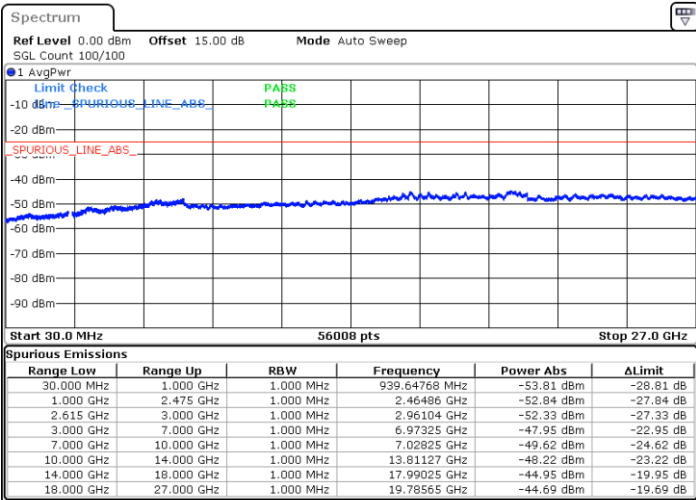

Date: 17.MAR.2023 01:52:00

Date: 17.MAR.2023 01:50:30

Lowest Channel / FullRB

N/A

Date: 17.MAR.2023 01:59:28

LTE Band 7C / 20MHz+10MHz

QPSK

Middle Channel / 1RB0 and 1RB49

Middle Channel / 1RB99 and 1RB0

Date: 17.MAR.2023 02:11:28

Date: 17.MAR.2023 02:12:58

Middle Channel / FullIRB

N/A

Date: 17.MAR.2023 02:04:00

LTE Band 7C / 20MHz+10MHz

QPSK

Highest Channel / 1RB0 and 1RB49

Highest Channel / 1RB99 and 1RB0

Date: 17.MAR.2023 02:28:01

Date: 17.MAR.2023 02:20:31

Highest Channel / FullIRB

N/A

Date: 17.MAR.2023 02:29:31

LTE Band 7C / 20MHz+15MHz