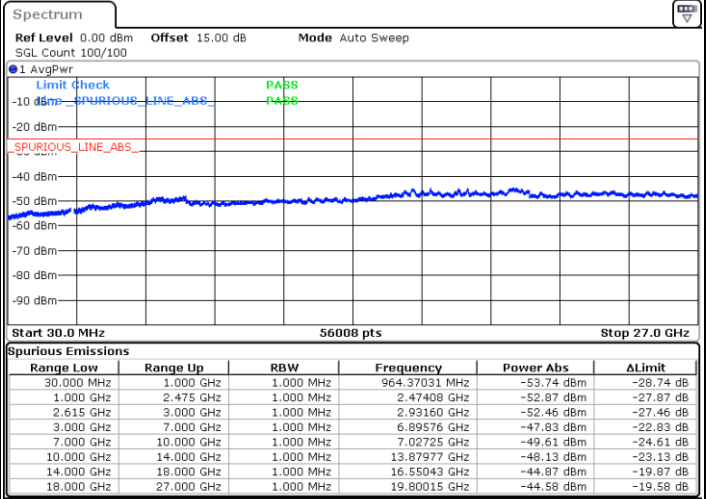

Date: 17.MAR.2023 03:20:15

LTE Band 7C / 15MHz+20MHz

QPSK

Lowest Channel / 1RB0 and 1RB99

Lowest Channel / 1RB74 and 1RB0

Date: 17.MAR.2023 03:33:40

Date: 17.MAR.2023 03:32:11

Lowest Channel / FullIRB

N/A

Date: 17.MAR.2023 03:41:15

LTE Band 7C / 15MHz+20MHz

QPSK

Middle Channel / 1RB0 and 1RB9

Middle Channel / 1RB74 and 1RB0

Date: 17.MAR.2023 03:53:16

Date: 17.MAR.2023 03:54:46

Middle Channel / FullIRB

N/A

Date: 17.MAR.2023 03:45:47

LTE Band 7C / 15MHz+20MHz

QPSK

Highest Channel / 1RB0 and 1RB99

Highest Channel / 1RB74 and 1RB0

Date: 17.MAR.2023 04:09:48

Date: 17.MAR.2023 04:02:20

Highest Channel / FullIRB

N/A

Date: 17.MAR.2023 04:11:18

LTE Band 7C / 20MHz+10MHz

QPSK

Lowest Channel / 1RB0 and 1RB49

Lowest Channel / 1RB99 and 1RB0