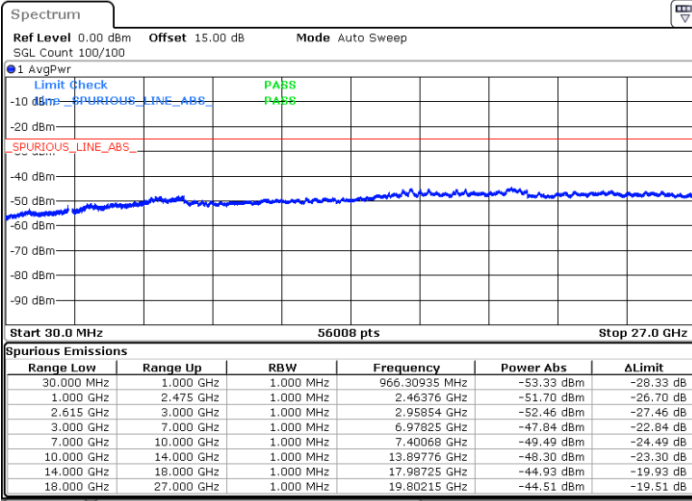

Date: 17.MAR.2023 15:25:29

LTE Band 7C / 20MHz+15MHz

QPSK

Highest Channel / 1RB0 and 1RB74

Highest Channel / 1RB99 and 1RB0

Date: 17.MAR.2023 15:50:06

Date: 17.MAR.2023 15:42:28

Highest Channel / FullIRB

N/A

Date: 17.MAR.2023 15:51:37

LTE Band 7C / 20MHz+20MHz

QPSK

Lowest Channel / 1RB0 and 1RB99

Lowest Channel / 1RB99 and 1RB0

Date: 17.MAR.2023 16:12:28

Date: 17.MAR.2023 16:10:57

Lowest Channel / FullRB

N/A

Date: 17.MAR.2023 16:20:06

LTE Band 7C / 20MHz+20MHz

QPSK

Middle Channel / 1RB0 and 1RB9

Middle Channel / 1RB99 and 1RB0

Date: 17.MAR.2023 16:43:24

Date: 17.MAR.2023 16:44:51

Middle Channel / FullIRB

N/A

Date: 17.MAR.2023 16:36:12

LTE Band 7C / 20MHz+20MHz

QPSK

Highest Channel / 1RB0 and 1RB99

Highest Channel / 1RB99 and 1RB0