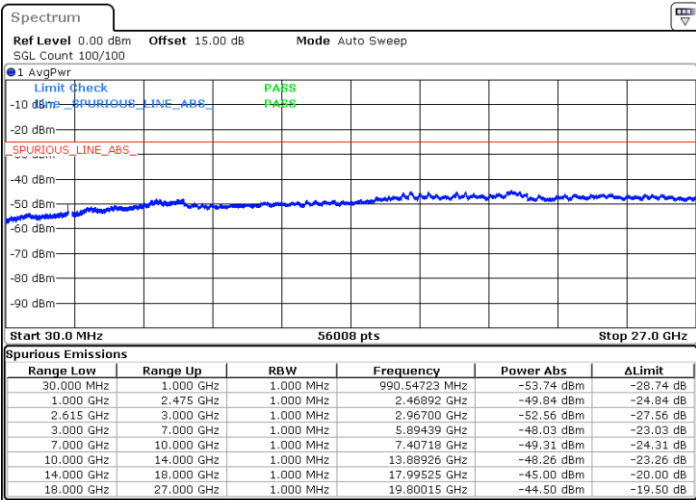

Middle Channel / 1RB99 and 1RB0

Date: 17.MAR.2023 02:11:28

Date: 17.MAR.2023 02:12:58

Middle Channel / FullIRB

N/A

Date: 17.MAR.2023 02:04:00

LTE Band 7C / 20MHz+10MHz

QPSK

Highest Channel / 1RB0 and 1RB49

Highest Channel / 1RB99 and 1RB0

Date: 17.MAR.2023 02:28:01

Date: 17.MAR.2023 02:20:31

Highest Channel / FullIRB

N/A

Date: 17.MAR.2023 02:29:31

LTE Band 7C / 20MHz+15MHz

QPSK

Lowest Channel / 1RB0 and 1RB74

Lowest Channel / 1RB99 and 1RB0

Date: 17.MAR.2023 15:13:05

Date: 17.MAR.2023 15:11:34

Lowest Channel / FullIRB

N/A

Date: 17.MAR.2023 15:20:43

LTE Band 7C / 20MHz+15MHz

QPSK

MiddleChannel / 1RB0 and 1RB74

Middle Channel / 1RB99 and 1RB0

Date: 17.MAR.2023 15:33:06

Date: 17.MAR.2023 15:34:38

Middle Channel / FullIRB

N/A