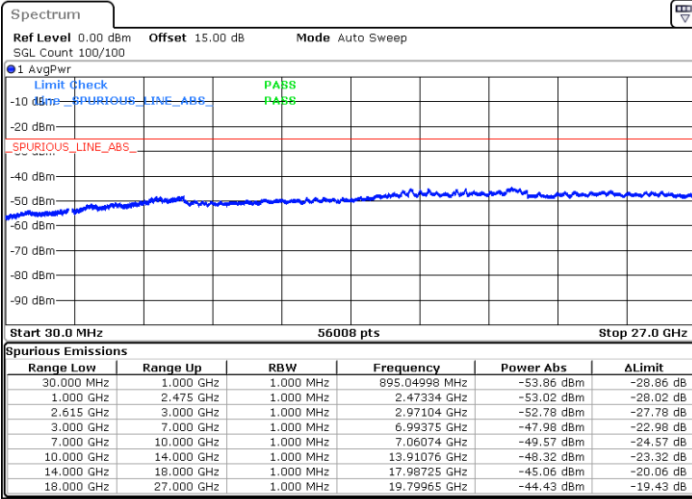

Date: 17.MAR.2023 03:20:15

LTE Band 7C / 15MHz+20MHz

QPSK

Lowest Channel / 1RB0 and 1RB99

Lowest Channel / 1RB74 and 1RB0

Date: 17.MAR.2023 03:33:40

Date: 17.MAR.2023 03:32:11

Lowest Channel / FullIRB

N/A

Date: 17.MAR.2023 03:41:15

LTE Band 7C / 15MHz+20MHz

QPSK

Middle Channel / 1RB0 and 1RB9

Middle Channel / 1RB74 and 1RB0

Date: 17.MAR.2023 03:53:16

Date: 17.MAR.2023 03:54:46

Middle Channel / FullIRB

N/A

Date: 17.MAR.2023 03:45:47

LTE Band 7C / 15MHz+20MHz

QPSK

Highest Channel / 1RB0 and 1RB99

Highest Channel / 1RB74 and 1RB0

Date: 17.MAR.2023 04:09:48

Date: 17.MAR.2023 04:02:20

Highest Channel / FullIRB

N/A

Date: 17.MAR.2023 04:11:18

LTE Band 7C / 20MHz+10MHz

QPSK

Lowest Channel / 1RB0 and 1RB49

Lowest Channel / 1RB99 and 1RB0