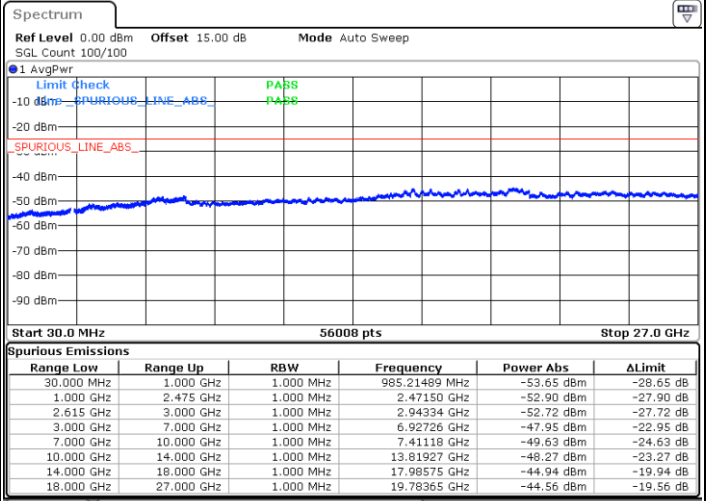

Date: 17.MAR.2023 15:25:29

LTE Band 7C / 20MHz+15MHz

QPSK

Highest Channel / 1RB0 and 1RB74

Highest Channel / 1RB99 and 1RB0

Date: 17.MAR.2023 15:50:06

Date: 17.MAR.2023 15:42:28

Highest Channel / FullIRB

N/A

Date: 17.MAR.2023 15:51:37

LTE Band 7C / 20MHz+20MHz

QPSK

Lowest Channel / 1RB0 and 1RB99

Lowest Channel / 1RB99 and 1RB0

Date: 17.MAR.2023 16:12:28

Date: 17.MAR.2023 16:10:57

Lowest Channel / FullRB

N/A

Date: 17.MAR.2023 16:20:06

LTE Band 7C / 20MHz+20MHz

QPSK

Middle Channel / 1RB0 and 1RB9

Middle Channel / 1RB99 and 1RB0

Date: 17.MAR.2023 16:43:24

Date: 17.MAR.2023 16:44:51

Middle Channel / FullIRB

N/A

Date: 17.MAR.2023 16:36:12

LTE Band 7C / 20MHz+20MHz

QPSK

Highest Channel / 1RB0 and 1RB99

Highest Channel / 1RB99 and 1RB0