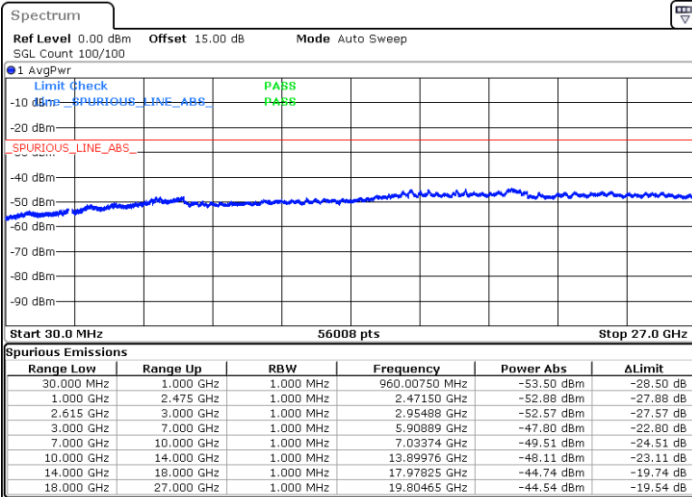

Date: 21.MAR.2023 04:33:39

LTE Band 7C / 15MHz+10MHz

16QAM

Middle Channel / 1RB0 and 1RB49

Middle Channel / 1RB74 and 1RB0

Date: 21.MAR.2023 04:44:39

Date: 21.MAR.2023 04:48:37

Middle Channel / FullIRB

N/A

Date: 21.MAR.2023 04:40:40

LTE Band 7C / 15MHz+10MHz

16QAM

Highest Channel / 1RB0 and 1RB49

Highest Channel / 1RB74 and 1RB0

Date: 21.MAR.2023 05:08:42

Date: 21.MAR.2023 05:04:42

Highest Channel / FullIRB

N/A

Date: 21.MAR.2023 05:12:41

LTE Band 7C / 15MHz+15MHz

16QAM

Lowest Channel / 1RB0 and 1RB74

Lowest Channel / 1RB74 and 1RB0

Date: 17.MAR.2023 02:44:13