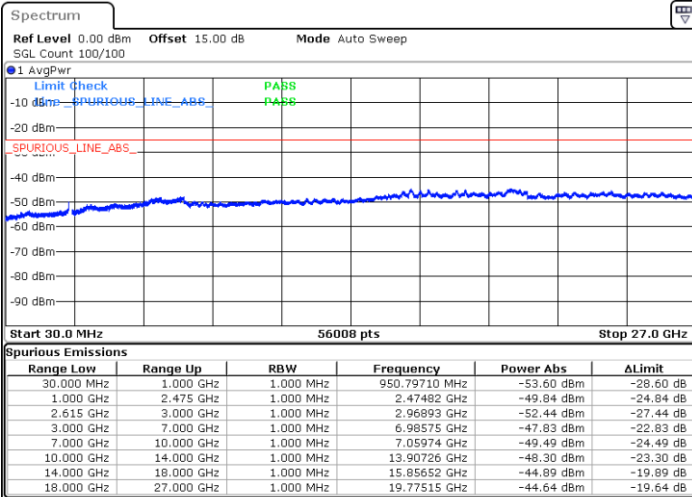

Middle Channel / FullIRB

N/A

Date: 17.MAR.2023 03:45:47

LTE Band 7C / 15MHz+20MHz

QPSK

Highest Channel / 1RB0 and 1RB99

Highest Channel / 1RB74 and 1RB0

Date: 17.MAR.2023 04:09:48

Date: 17.MAR.2023 04:02:20

Highest Channel / FullIRB

N/A

Date: 17.MAR.2023 04:11:18

LTE Band 7C / 20MHz+10MHz

QPSK

Lowest Channel / 1RB0 and 1RB49

Lowest Channel / 1RB99 and 1RB0

Date: 17.MAR.2023 01:52:00

Date: 17.MAR.2023 01:50:30

Lowest Channel / FullRB

N/A

Date: 17.MAR.2023 01:59:28

LTE Band 7C / 20MHz+10MHz

QPSK

Middle Channel / 1RB0 and 1RB49