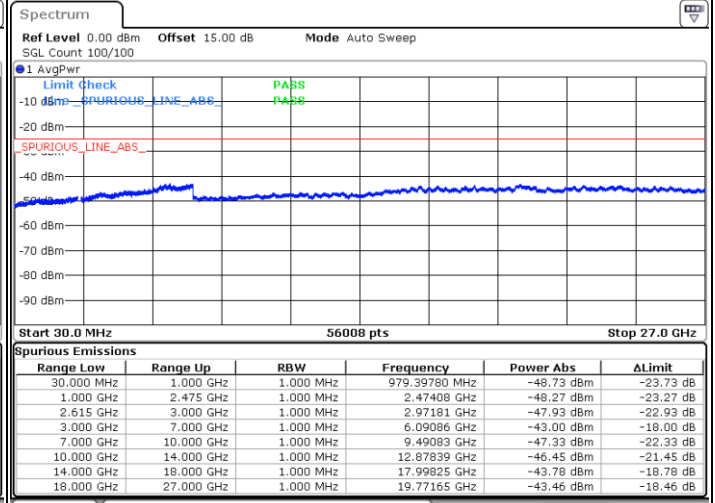

Lowest Channel / 1RB49 and 1RB0

Date: 11.MAR.2023 03:01:48

Date: 11.MAR.2023 02:58:17

Lowest Channel / FullRB

N/A

Date: 11.MAR.2023 03:05:21

LTE Band 7C / 10MHz+20MHz

16QAM

MiddleChannel / 1RB0 and 1RB99

Middle Channel / 1RB49 and 1RB0

Date: 11.MAR.2023 03:15:28

Date: 11.MAR.2023 03:19:00

Middle Channel / FullIRB

N/A

Date: 11.MAR.2023 03:11:55

LTE Band 7C / 10MHz+20MHz

16QAM

Highest Channel / 1RB0 and 1RB99

Highest Channel / 1RB49 and 1RB0

Date: 11.MAR.2023 03:29:19

Date: 11.MAR.2023 03:25:46

Highest Channel / FullIRB

N/A

Date: 11.MAR.2023 03:32:52