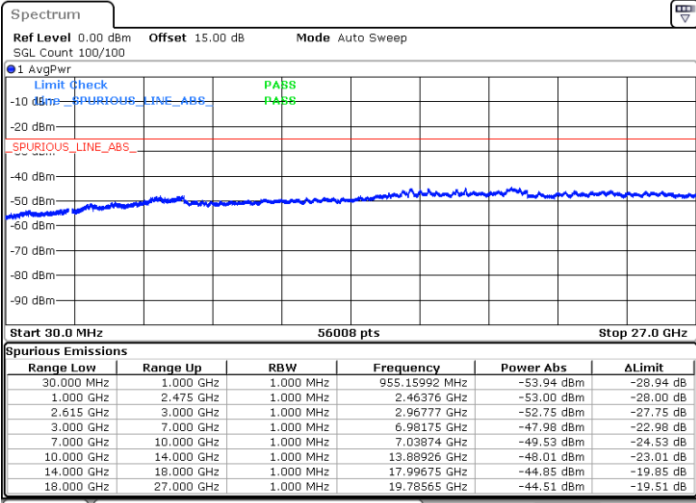

LTE Band 7C / 15MHz+20MHz

16QAM

Middle Channel / 1RB0 and 1RB9

Middle Channel / 1RB74 and 1RB0

Date: 17.MAR.2023 03:51:47