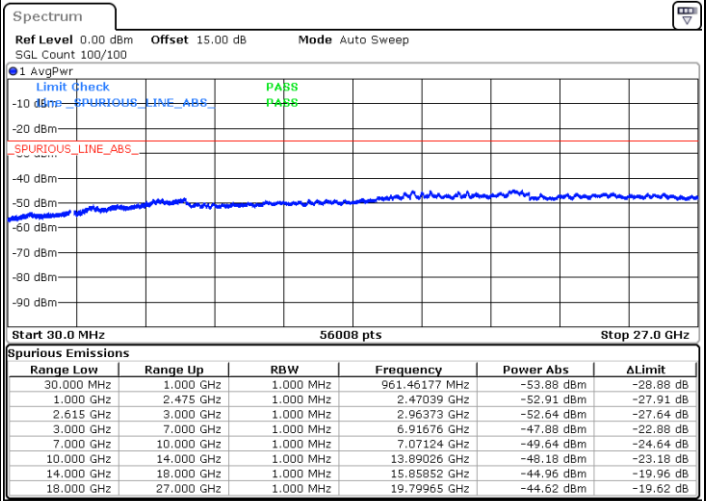

Date: 17.MAR.2023 02:39:44

Lowest Channel / FullRB

N/A

Date: 17.MAR.2023 02:48:43

LTE Band 7C / 15MHz+15MHz

16QAM

Middle Channel / 1RB0 and 1RB74

Middle Channel / 1RB74 and 1RB0

Date: 17.MAR.2023 03:00:45

Date: 17.MAR.2023 03:05:13

Middle Channel / FullIRB

N/A

Date: 17.MAR.2023 02:56:14

LTE Band 7C / 15MHz+15MHz

16QAM

Highest Channel / 1RB0 and 1RB74

Highest Channel / 1RB74 and 1RB0

Date: 17.MAR.2023 03:17:15

Date: 17.MAR.2023 03:12:46

Highest Channel / FullIRB

N/A

Date: 17.MAR.2023 03:21:45

LTE Band 7C / 15MHz+20MHz

16QAM

Lowest Channel / 1RB0 and 1RB99

Lowest Channel / 1RB74 and 1RB0

Date: 17.MAR.2023 03:35:10

Date: 17.MAR.2023 03:30:41

Lowest Channel / FullIRB

N/A

Date: 17.MAR.2023 03:39:46

LTE Band 7C / 15MHz+20MHz