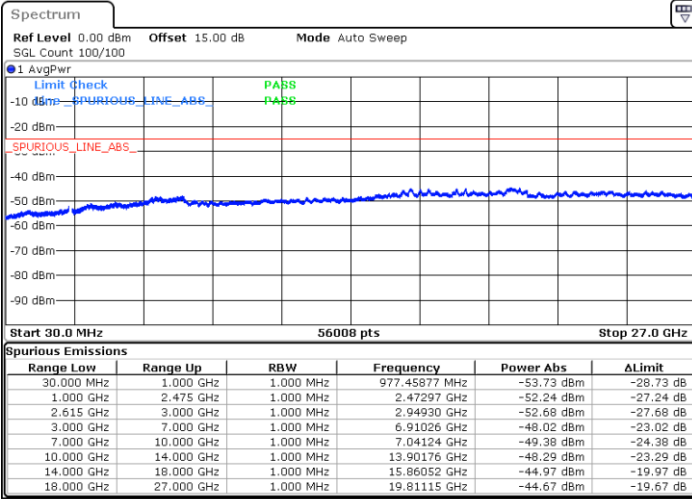

N/A

Date: 21.MAR.2023 04:40:40

LTE Band 7C / 15MHz+10MHz

16QAM

Highest Channel / 1RB0 and 1RB49

Highest Channel / 1RB74 and 1RB0

Date: 21.MAR.2023 05:08:42

Date: 21.MAR.2023 05:04:42

Highest Channel / FullIRB

N/A

Date: 21.MAR.2023 05:12:41

LTE Band 7C / 15MHz+15MHz

16QAM

Lowest Channel / 1RB0 and 1RB74

Lowest Channel / 1RB74 and 1RB0

Date: 17.MAR.2023 02:44:13

Date: 17.MAR.2023 02:39:44

Lowest Channel / FullRB

N/A

Date: 17.MAR.2023 02:48:43

LTE Band 7C / 15MHz+15MHz

16QAM

Middle Channel / 1RB0 and 1RB74

Middle Channel / 1RB74 and 1RB0