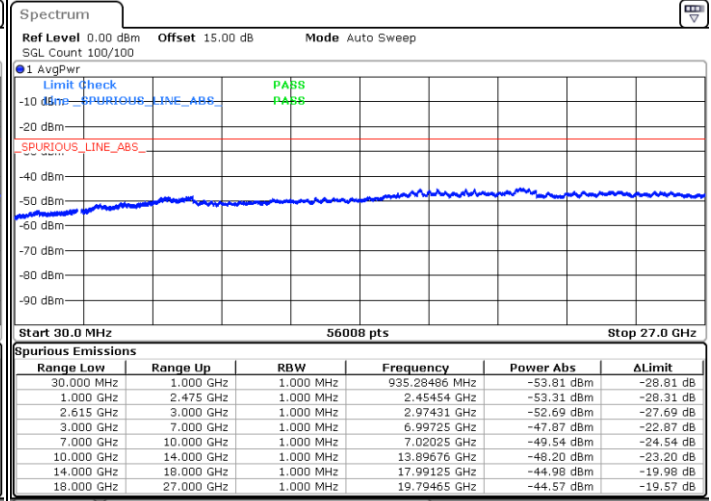

Lowest Channel / 1RB0 and 1RB99

Lowest Channel / 1RB74 and 1RB0

Date: 17.MAR.2023 03:35:10

Date: 17.MAR.2023 03:30:41

Lowest Channel / FullIRB

N/A

Date: 17.MAR.2023 03:39:46

LTE Band 7C / 15MHz+20MHz

LTE Band 7C / 15MHz+20MHz

16QAM

Highest Channel / 1RB0 and 1RB99

Highest Channel / 1RB74 and 1RB0

Date: 17.MAR.2023 04:08:18

Date: 17.MAR.2023 04:03:50

Highest Channel / FullIRB

N/A

Date: 17.MAR.2023 04:12:47

LTE Band 7C / 20MHz+10MHz

16QAM

Lowest Channel / 1RB0 and 1RB49

Lowest Channel / 1RB99 and 1RB0

Date: 17.MAR.2023 01:53:30

Date: 17.MAR.2023 01:49:00

Lowest Channel / FullRB