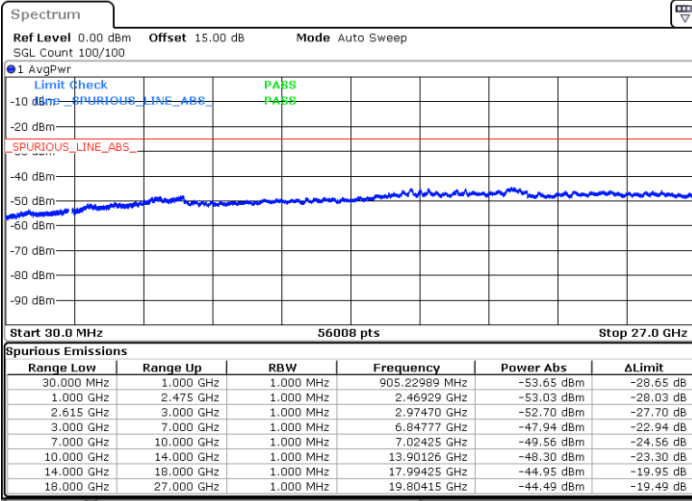

Highest Channel / FullIRB

N/A

Date: 21.MAR.2023 05:12:41

LTE Band 7C / 15MHz+15MHz

16QAM

Lowest Channel / 1RB0 and 1RB74

Lowest Channel / 1RB74 and 1RB0

Date: 17.MAR.2023 02:44:13

Date: 17.MAR.2023 02:39:44

Lowest Channel / FullRB

N/A

Date: 17.MAR.2023 02:48:43

LTE Band 7C / 15MHz+15MHz

16QAM

Middle Channel / 1RB0 and 1RB74

Middle Channel / 1RB74 and 1RB0

Date: 17.MAR.2023 03:00:45

Date: 17.MAR.2023 03:05:13

Middle Channel / FullIRB

N/A

Date: 17.MAR.2023 02:56:14

LTE Band 7C / 15MHz+15MHz

16QAM

Highest Channel / 1RB0 and 1RB74

Highest Channel / 1RB74 and 1RB0

Date: 17.MAR.2023 03:17:15

Date: 17.MAR.2023 03:12:46

Highest Channel / FullIRB

N/A

Date: 17.MAR.2023 03:21:45

LTE Band 7C / 15MHz+20MHz

16QAM