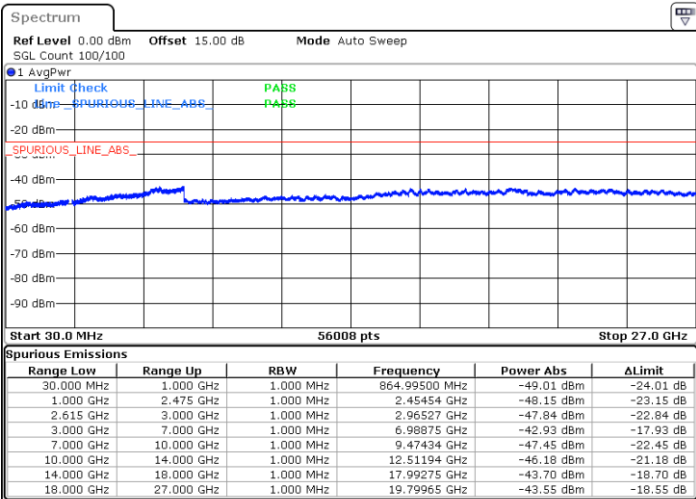

Lowest Channel / 1RB49 and 1RB0

Date: 11.MAR.2023 03:01:48

Date: 11.MAR.2023 02:58:17

Lowest Channel / FullRB

N/A

Date: 11.MAR.2023 03:05:21

LTE Band 7C / 10MHz+20MHz

16QAM

MiddleChannel / 1RB0 and 1RB99

Middle Channel / 1RB49 and 1RB0

Date: 11.MAR.2023 03:15:28

Date: 11.MAR.2023 03:19:00

Middle Channel / FullIRB

N/A

Date: 11.MAR.2023 03:11:55

LTE Band 7C / 10MHz+20MHz

16QAM

Highest Channel / 1RB0 and 1RB99

Highest Channel / 1RB49 and 1RB0

Date: 11.MAR.2023 03:29:19

Date: 11.MAR.2023 03:25:46

Highest Channel / FullIRB

N/A

Date: 11.MAR.2023 03:32:52