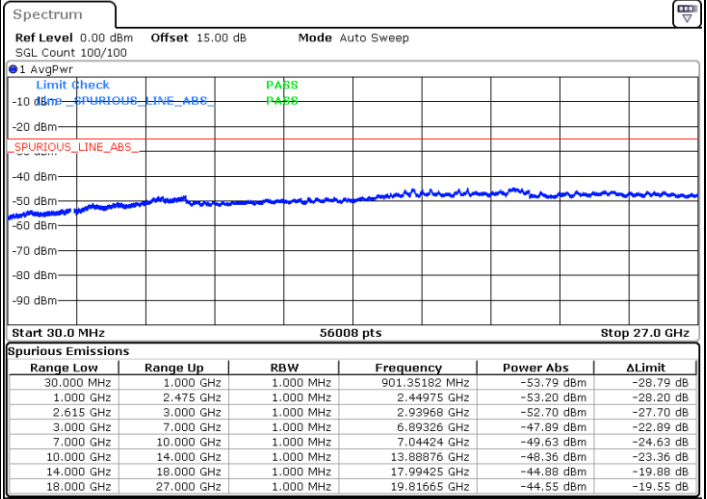

N/A

Date: 21.MAR.2023 04:40:40

LTE Band 7C / 15MHz+10MHz

16QAM

Highest Channel / 1RB0 and 1RB49

Highest Channel / 1RB74 and 1RB0

Date: 21.MAR.2023 05:08:42

Date: 21.MAR.2023 05:04:42

Highest Channel / FullIRB

N/A

Date: 21.MAR.2023 05:12:41

LTE Band 7C / 15MHz+15MHz

16QAM

Lowest Channel / 1RB0 and 1RB74

Lowest Channel / 1RB74 and 1RB0

Date: 17.MAR.2023 02:44:13

Date: 17.MAR.2023 02:39:44

Lowest Channel / FullRB

N/A

Date: 17.MAR.2023 02:48:43

LTE Band 7C / 15MHz+15MHz

16QAM

Middle Channel / 1RB0 and 1RB74

Middle Channel / 1RB74 and 1RB0