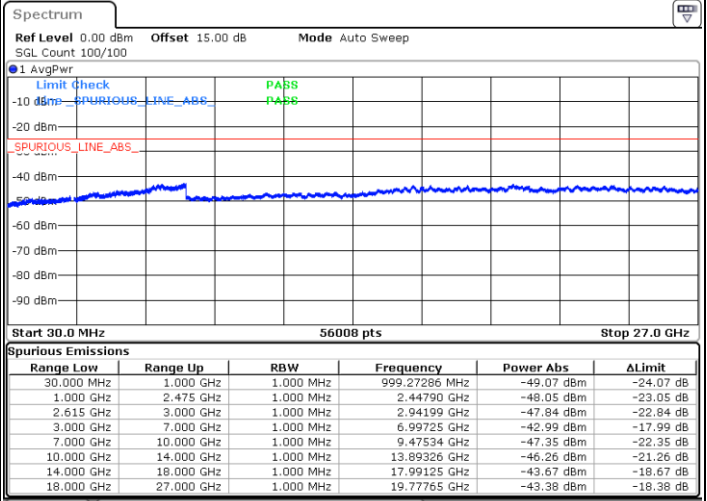

Date: 17.MAR.2023 16:44:51

Middle Channel / FullIRB

N/A

Date: 17.MAR.2023 16:36:12

LTE Band 7C / 20MHz+20MHz

QPSK

Highest Channel / 1RB0 and 1RB99

Highest Channel / 1RB99 and 1RB0

Date: 17.MAR.2023 16:59:39

Date: 17.MAR.2023 16:52:26

Highest Channel / FullIRB

N/A

Date: 17.MAR.2023 17:01:06

LTE Band 7C / 10MHz+20MHz

16QAM

Lowest Channel / 1RB0 and 1RB99

Lowest Channel / 1RB49 and 1RB0

Date: 11.MAR.2023 03:01:48

Date: 11.MAR.2023 02:58:17

Lowest Channel / FullRB

N/A

Date: 11.MAR.2023 03:05:21

LTE Band 7C / 10MHz+20MHz

16QAM

MiddleChannel / 1RB0 and 1RB99

Middle Channel / 1RB49 and 1RB0

Date: 11.MAR.2023 03:15:28

Date: 11.MAR.2023 03:19:00

Middle Channel / FullIRB

N/A

Date: 11.MAR.2023 03:11:55

LTE Band 7C / 10MHz+20MHz