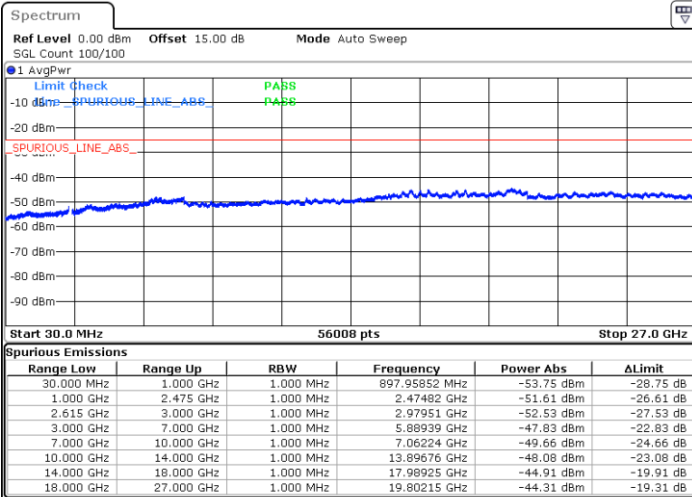

Lowest Channel / FullRB

N/A

Date: 17.MAR.2023 16:20:06

LTE Band 7C / 20MHz+20MHz

QPSK

Middle Channel / 1RB0 and 1RB9

Middle Channel / 1RB99 and 1RB0

Date: 17.MAR.2023 16:43:24

Date: 17.MAR.2023 16:44:51

Middle Channel / FullIRB

N/A

Date: 17.MAR.2023 16:36:12

LTE Band 7C / 20MHz+20MHz

QPSK

Highest Channel / 1RB0 and 1RB99

Highest Channel / 1RB99 and 1RB0

Date: 17.MAR.2023 16:59:39

Date: 17.MAR.2023 16:52:26

Highest Channel / FullIRB

N/A

Date: 17.MAR.2023 17:01:06

LTE Band 7C / 10MHz+20MHz

16QAM

Lowest Channel / 1RB0 and 1RB99

Lowest Channel / 1RB49 and 1RB0

Date: 11.MAR.2023 03:01:48

Date: 11.MAR.2023 02:58:17

Lowest Channel / FullRB

N/A

Date: 11.MAR.2023 03:05:21

LTE Band 7C / 10MHz+20MHz

16QAM