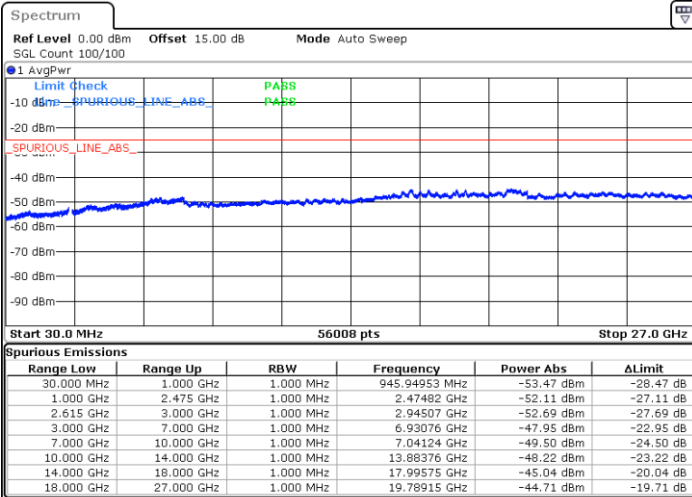

Date: 17.MAR.2023 03:20:15

LTE Band 7C / 15MHz+20MHz

QPSK

Lowest Channel / 1RB0 and 1RB99

Lowest Channel / 1RB74 and 1RB0

Date: 17.MAR.2023 03:33:40

Date: 17.MAR.2023 03:32:11

Lowest Channel / FullIRB

N/A

Date: 17.MAR.2023 03:41:15

LTE Band 7C / 15MHz+20MHz

QPSK

Middle Channel / 1RB0 and 1RB9

Middle Channel / 1RB74 and 1RB0

Date: 17.MAR.2023 03:53:16

Date: 17.MAR.2023 03:54:46

Middle Channel / FullIRB

N/A

Date: 17.MAR.2023 03:45:47

LTE Band 7C / 15MHz+20MHz

QPSK

Highest Channel / 1RB0 and 1RB99

Highest Channel / 1RB74 and 1RB0

Date: 17.MAR.2023 04:09:48

Date: 17.MAR.2023 04:02:20

Highest Channel / FullIRB

N/A

Date: 17.MAR.2023 04:11:18

LTE Band 7C / 20MHz+10MHz

QPSK

Lowest Channel / 1RB0 and 1RB49

Lowest Channel / 1RB99 and 1RB0