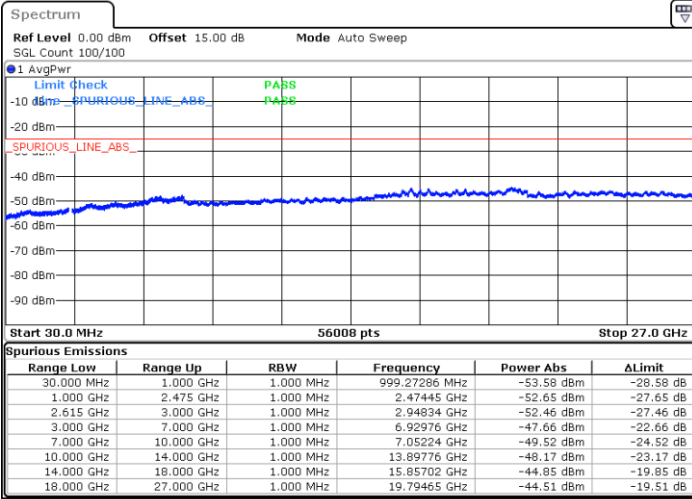

Date: 21.MAR.2023 04:33:39

LTE Band 7C / 15MHz+10MHz

16QAM

Middle Channel / 1RB0 and 1RB49

Middle Channel / 1RB74 and 1RB0

Date: 21.MAR.2023 04:44:39

Date: 21.MAR.2023 04:48:37

Middle Channel / FullIRB

N/A

Date: 21.MAR.2023 04:40:40

LTE Band 7C / 15MHz+10MHz

16QAM

Highest Channel / 1RB0 and 1RB49

Highest Channel / 1RB74 and 1RB0

Date: 21.MAR.2023 05:08:42

Date: 21.MAR.2023 05:04:42

Highest Channel / FullIRB

N/A

Date: 21.MAR.2023 05:12:41

LTE Band 7C / 15MHz+15MHz

16QAM

Lowest Channel / 1RB0 and 1RB74

Lowest Channel / 1RB74 and 1RB0

Date: 17.MAR.2023 02:44:13