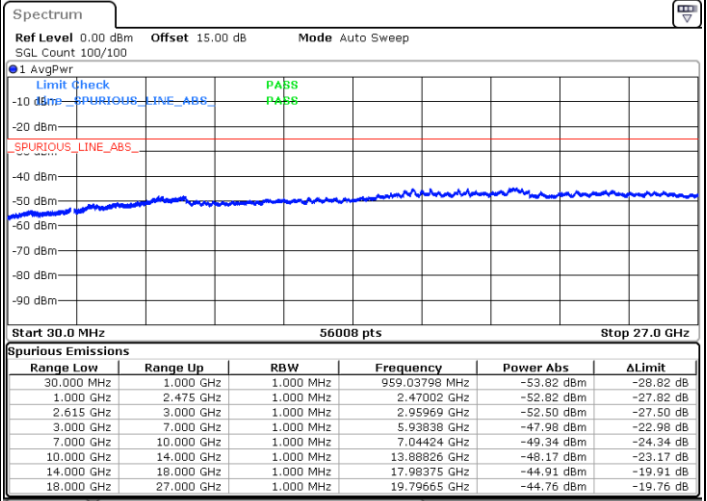

Middle Channel / FullIRB

N/A

Date: 17.MAR.2023 03:45:47

LTE Band 7C / 15MHz+20MHz

QPSK

Highest Channel / 1RB0 and 1RB99

Highest Channel / 1RB74 and 1RB0

Date: 17.MAR.2023 04:09:48

Date: 17.MAR.2023 04:02:20

Highest Channel / FullIRB

N/A

Date: 17.MAR.2023 04:11:18

LTE Band 7C / 20MHz+10MHz

QPSK

Lowest Channel / 1RB0 and 1RB49

Lowest Channel / 1RB99 and 1RB0

Date: 17.MAR.2023 01:52:00

Date: 17.MAR.2023 01:50:30

Lowest Channel / FullRB

N/A

Date: 17.MAR.2023 01:59:28

LTE Band 7C / 20MHz+10MHz

QPSK

Middle Channel / 1RB0 and 1RB49

Highest Channel / 1RB0 and 1RB49

Highest Channel / 1RB99 and 1RB0

Date: 17.MAR.2023 02:28:01

Date: 17.MAR.2023 02:20:31

Highest Channel / FullIRB

N/A

Date: 17.MAR.2023 02:29:31

LTE Band 7C / 20MHz+15MHz