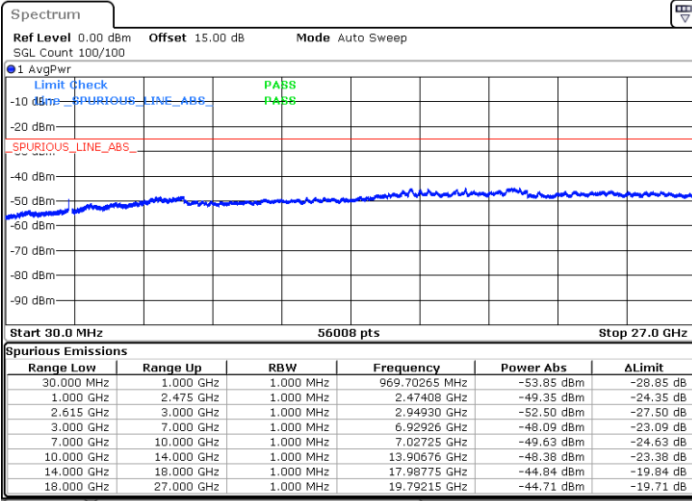

Middle Channel / FullIRB

N/A

Date: 17.MAR.2023 03:45:47

LTE Band 7C / 15MHz+20MHz

QPSK

Highest Channel / 1RB0 and 1RB99

Highest Channel / 1RB74 and 1RB0

Date: 17.MAR.2023 04:09:48

Date: 17.MAR.2023 04:02:20

Highest Channel / FullIRB

N/A

Date: 17.MAR.2023 04:11:18

LTE Band 7C / 20MHz+10MHz

QPSK

Lowest Channel / 1RB0 and 1RB49

Lowest Channel / 1RB99 and 1RB0

Date: 17.MAR.2023 01:52:00

Date: 17.MAR.2023 01:50:30

Lowest Channel / FullRB

N/A

Date: 17.MAR.2023 01:59:28

LTE Band 7C / 20MHz+10MHz

QPSK

Middle Channel / 1RB0 and 1RB49

Highest Channel / 1RB0 and 1RB49

Highest Channel / 1RB99 and 1RB0

Date: 17.MAR.2023 02:28:01

Date: 17.MAR.2023 02:20:31

Highest Channel / FullIRB

N/A

Date: 17.MAR.2023 02:29:31

LTE Band 7C / 20MHz+15MHz