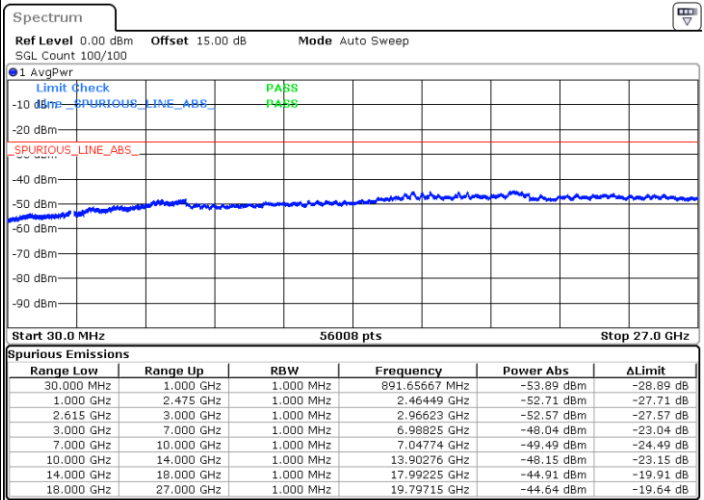

Middle Channel / 1RB99 and 1RB0

Date: 17.MAR.2023 02:11:28

Date: 17.MAR.2023 02:12:58

Middle Channel / FullIRB

N/A

Date: 17.MAR.2023 02:04:00

LTE Band 7C / 20MHz+10MHz

QPSK

Highest Channel / 1RB0 and 1RB49

Highest Channel / 1RB99 and 1RB0

Date: 17.MAR.2023 02:28:01

Date: 17.MAR.2023 02:20:31

Highest Channel / FullIRB

N/A

Date: 17.MAR.2023 02:29:31

LTE Band 7C / 20MHz+15MHz

QPSK

Lowest Channel / 1RB0 and 1RB74

Lowest Channel / 1RB99 and 1RB0

Date: 17.MAR.2023 15:13:05

Date: 17.MAR.2023 15:11:34

Lowest Channel / FullIRB

N/A

Date: 17.MAR.2023 15:20:43