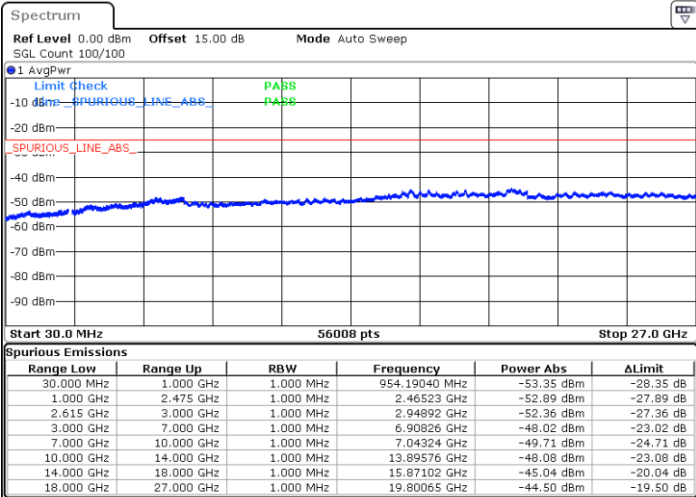

QPSK

Lowest Channel / 1RB0 and 1RB74

Lowest Channel / 1RB99 and 1RB0

Date: 17.MAR.2023 15:13:05

Date: 17.MAR.2023 15:11:34

Lowest Channel / FullIRB

N/A

Date: 17.MAR.2023 15:20:43

LTE Band 7C / 20MHz+15MHz

QPSK

MiddleChannel / 1RB0 and 1RB74

Middle Channel / 1RB99 and 1RB0

Date: 17.MAR.2023 15:33:06

Date: 17.MAR.2023 15:34:38

Middle Channel / FullIRB

N/A

Date: 17.MAR.2023 15:25:29

LTE Band 7C / 20MHz+15MHz

QPSK

Highest Channel / 1RB0 and 1RB74

Highest Channel / 1RB99 and 1RB0

Date: 17.MAR.2023 15:50:06

Date: 17.MAR.2023 15:42:28

Highest Channel / FullIRB

N/A

Date: 17.MAR.2023 15:51:37

LTE Band 7C / 20MHz+20MHz

QPSK

Lowest Channel / 1RB0 and 1RB99

Lowest Channel / 1RB99 and 1RB0

Date: 17.MAR.2023 16:12:28

Date: 17.MAR.2023 16:10:57