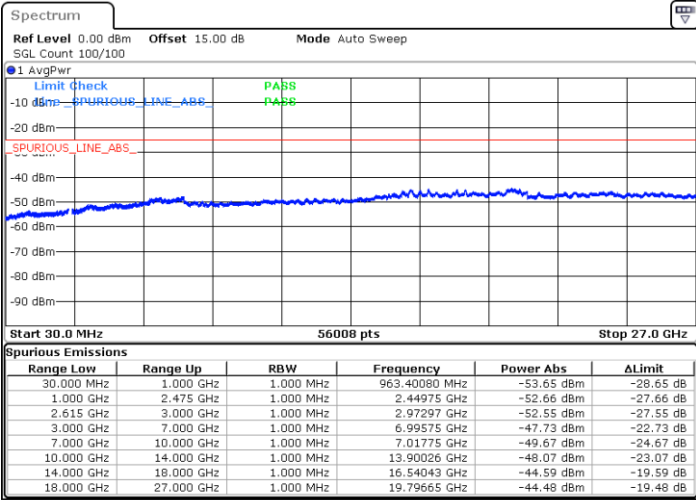

LTE Band 7C / 15MHz+10MHz

16QAM

Lowest Channel / 1RB0 and 1RB49

Lowest Channel / 1RB74 and 1RB0

Date: 21.MAR.2023 03:16:26

Date: 21.MAR.2023 03:12:27

Lowest Channel / FullIRB

N/A

Date: 21.MAR.2023 04:33:39

LTE Band 7C / 15MHz+10MHz

16QAM

Middle Channel / 1RB0 and 1RB49

Middle Channel / 1RB74 and 1RB0

Date: 21.MAR.2023 04:44:39

Date: 21.MAR.2023 04:48:37

Middle Channel / FullIRB

N/A

Date: 21.MAR.2023 04:40:40

LTE Band 7C / 15MHz+10MHz

16QAM

Highest Channel / 1RB0 and 1RB49

Highest Channel / 1RB74 and 1RB0

Date: 21.MAR.2023 05:08:42

Date: 21.MAR.2023 05:04:42

Highest Channel / FullIRB

N/A

Date: 21.MAR.2023 05:12:41

LTE Band 7C / 15MHz+15MHz

16QAM

Lowest Channel / 1RB0 and 1RB74

Lowest Channel / 1RB74 and 1RB0

Date: 17.MAR.2023 02:44:13