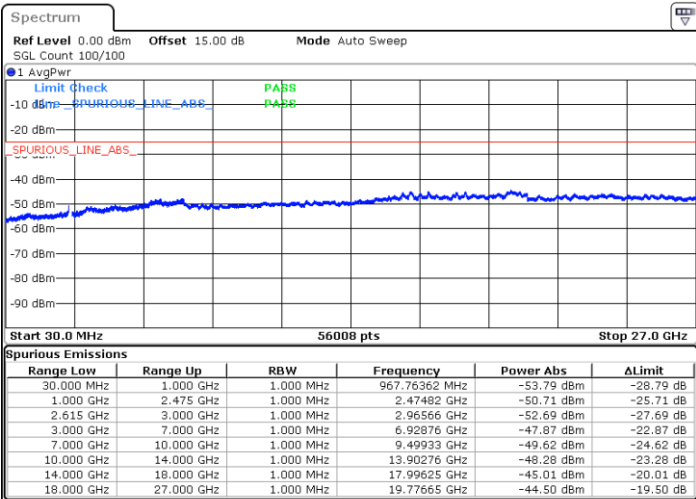

Highest Channel / 1RB0 and 1RB49

Highest Channel / 1RB99 and 1RB0

Date: 17.MAR.2023 02:28:01

Date: 17.MAR.2023 02:20:31

Highest Channel / FullIRB

N/A

Date: 17.MAR.2023 02:29:31

LTE Band 7C / 20MHz+15MHz

QPSK

Lowest Channel / 1RB0 and 1RB74

Lowest Channel / 1RB99 and 1RB0

Date: 17.MAR.2023 15:13:05

Date: 17.MAR.2023 15:11:34

Lowest Channel / FullIRB

N/A

Date: 17.MAR.2023 15:20:43

LTE Band 7C / 20MHz+15MHz

QPSK

MiddleChannel / 1RB0 and 1RB74

Middle Channel / 1RB99 and 1RB0

Date: 17.MAR.2023 15:33:06

Date: 17.MAR.2023 15:34:38

Middle Channel / FullIRB

N/A

Date: 17.MAR.2023 15:25:29

LTE Band 7C / 20MHz+15MHz

QPSK

Highest Channel / 1RB0 and 1RB74

Highest Channel / 1RB99 and 1RB0

Date: 17.MAR.2023 15:50:06

Date: 17.MAR.2023 15:42:28

Highest Channel / FullIRB