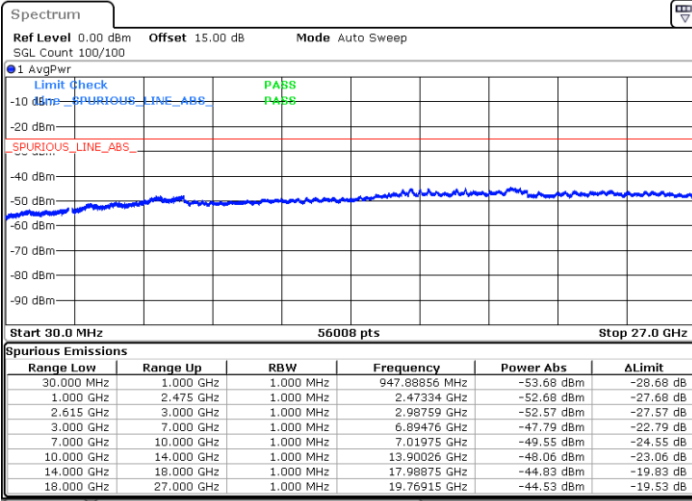

MiddleChannel / 1RB0 and 1RB99

Middle Channel / 1RB49 and 1RB0

Date: 11.MAR.2023 03:15:28

Date: 11.MAR.2023 03:19:00

Middle Channel / FullIRB

N/A

Date: 11.MAR.2023 03:11:55

LTE Band 7C / 10MHz+20MHz

16QAM

Highest Channel / 1RB0 and 1RB99

Highest Channel / 1RB49 and 1RB0

Date: 11.MAR.2023 03:29:19

Date: 11.MAR.2023 03:25:46

Highest Channel / FullIRB

N/A

Date: 11.MAR.2023 03:32:52

LTE Band 7C / 15MHz+10MHz

16QAM

Lowest Channel / 1RB0 and 1RB49

Lowest Channel / 1RB74 and 1RB0

Date: 21.MAR.2023 03:16:26

Date: 21.MAR.2023 03:12:27

Lowest Channel / FullIRB

N/A