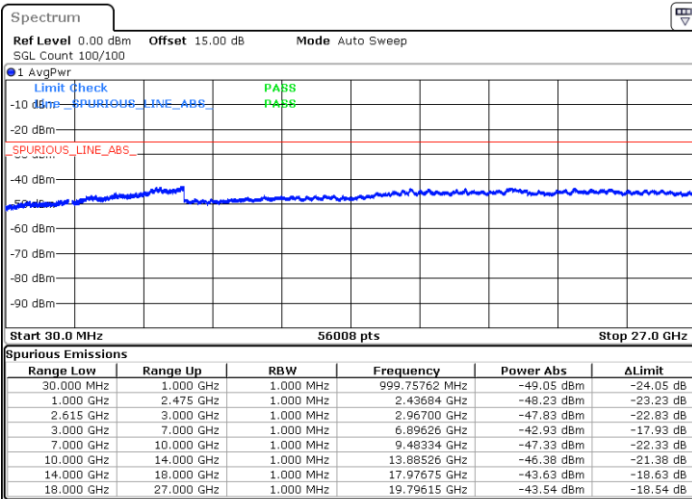

Date: 17.MAR.2023 16:44:51

Middle Channel / FullIRB

N/A

Date: 17.MAR.2023 16:36:12

LTE Band 7C / 20MHz+20MHz

QPSK

Highest Channel / 1RB0 and 1RB99

Highest Channel / 1RB99 and 1RB0

Date: 17.MAR.2023 16:59:39

Date: 17.MAR.2023 16:52:26

Highest Channel / FullIRB

N/A

Date: 17.MAR.2023 17:01:06

LTE Band 7C / 10MHz+20MHz

16QAM

Lowest Channel / 1RB0 and 1RB99

Lowest Channel / 1RB49 and 1RB0

Date: 11.MAR.2023 03:01:48

Date: 11.MAR.2023 02:58:17

Lowest Channel / FullRB

N/A

Date: 11.MAR.2023 03:05:21

LTE Band 7C / 10MHz+20MHz

16QAM

MiddleChannel / 1RB0 and 1RB99

Middle Channel / 1RB49 and 1RB0

Date: 11.MAR.2023 03:15:28

Date: 11.MAR.2023 03:19:00

Middle Channel / FullIRB

N/A

Date: 11.MAR.2023 03:11:55

LTE Band 7C / 10MHz+20MHz