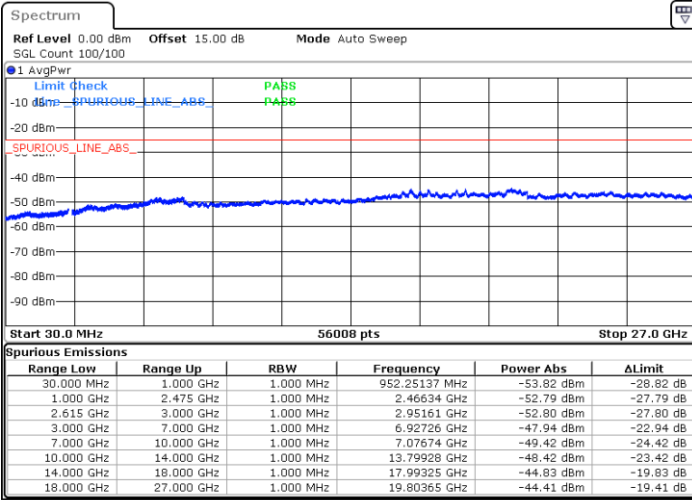

Highest Channel / FullIRB

N/A

Date: 21.MAR.2023 05:12:41

LTE Band 7C / 15MHz+15MHz

16QAM

Lowest Channel / 1RB0 and 1RB74

Lowest Channel / 1RB74 and 1RB0

Date: 17.MAR.2023 02:44:13

Date: 17.MAR.2023 02:39:44

Lowest Channel / FullRB

N/A

Date: 17.MAR.2023 02:48:43

LTE Band 7C / 15MHz+15MHz

16QAM

Middle Channel / 1RB0 and 1RB74

Middle Channel / 1RB74 and 1RB0

Date: 17.MAR.2023 03:00:45

Date: 17.MAR.2023 03:05:13

Middle Channel / FullIRB

N/A

Date: 17.MAR.2023 02:56:14

LTE Band 7C / 15MHz+15MHz

16QAM

Highest Channel / 1RB0 and 1RB74

Highest Channel / 1RB74 and 1RB0

Date: 17.MAR.2023 03:17:15

Date: 17.MAR.2023 03:12:46

Highest Channel / FullIRB

N/A

Date: 17.MAR.2023 03:21:45

LTE Band 7C / 15MHz+20MHz

16QAM