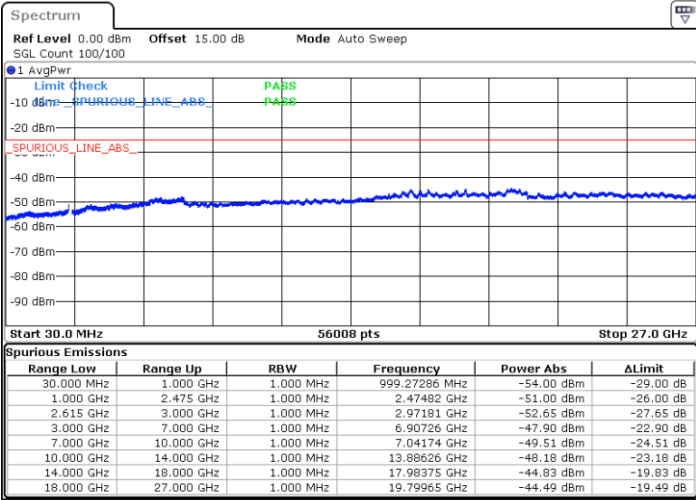

N/A

Date: 17.MAR.2023 15:51:37

LTE Band 7C / 20MHz+20MHz

QPSK

Lowest Channel / 1RB0 and 1RB99

Lowest Channel / 1RB99 and 1RB0

Date: 17.MAR.2023 16:12:28

Date: 17.MAR.2023 16:10:57

Lowest Channel / FullRB

N/A

Date: 17.MAR.2023 16:20:06

LTE Band 7C / 20MHz+20MHz

QPSK

Middle Channel / 1RB0 and 1RB9

Middle Channel / 1RB99 and 1RB0

Date: 17.MAR.2023 16:43:24

Date: 17.MAR.2023 16:44:51

Middle Channel / FullIRB

N/A

Date: 17.MAR.2023 16:36:12

LTE Band 7C / 20MHz+20MHz

QPSK

Highest Channel / 1RB0 and 1RB99

Highest Channel / 1RB99 and 1RB0

Date: 17.MAR.2023 16:59:39

Date: 17.MAR.2023 16:52:26

Highest Channel / FullIRB

N/A

Date: 17.MAR.2023 17:01:06

LTE Band 7C / 10MHz+20MHz

16QAM

Lowest Channel / 1RB0 and 1RB99