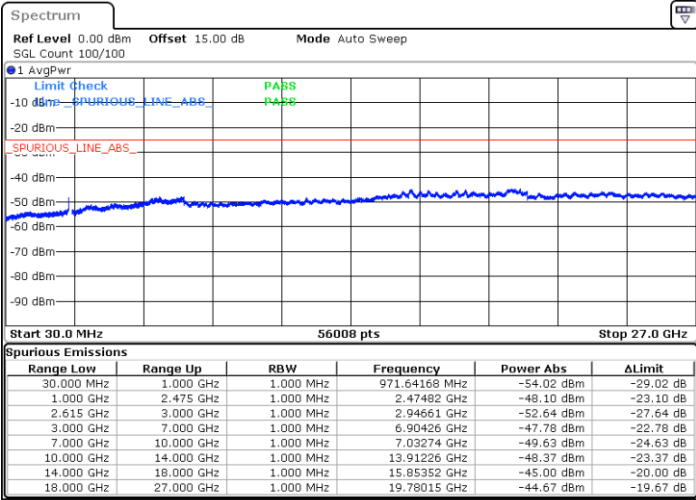

Highest Channel / 1RB74 and 1RB0

Date: 17.MAR.2023 03:17:15

Date: 17.MAR.2023 03:12:46

Highest Channel / FullIRB

N/A

Date: 17.MAR.2023 03:21:45

LTE Band 7C / 15MHz+20MHz

16QAM

Lowest Channel / 1RB0 and 1RB99

Lowest Channel / 1RB74 and 1RB0

Date: 17.MAR.2023 03:35:10

Date: 17.MAR.2023 03:30:41

Lowest Channel / FullIRB

N/A

Date: 17.MAR.2023 03:39:46

LTE Band 7C / 15MHz+20MHz

LTE Band 7C / 15MHz+20MHz

16QAM

Highest Channel / 1RB0 and 1RB99

Highest Channel / 1RB74 and 1RB0

Date: 17.MAR.2023 04:08:18

Date: 17.MAR.2023 04:03:50

Highest Channel / FullIRB

N/A