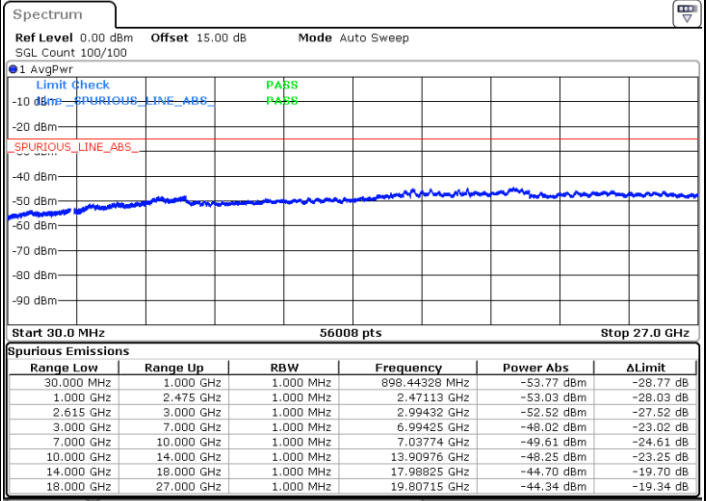

N/A

Date: 17.MAR.2023 15:51:37

LTE Band 7C / 20MHz+20MHz

QPSK

Lowest Channel / 1RB0 and 1RB99

Lowest Channel / 1RB99 and 1RB0

Date: 17.MAR.2023 16:12:28

Date: 17.MAR.2023 16:10:57

Lowest Channel / FullRB

N/A

Date: 17.MAR.2023 16:20:06

LTE Band 7C / 20MHz+20MHz

QPSK

Middle Channel / 1RB0 and 1RB9

Middle Channel / 1RB99 and 1RB0

Date: 17.MAR.2023 16:43:24

Date: 17.MAR.2023 16:44:51

Middle Channel / FullIRB

N/A

Date: 17.MAR.2023 16:36:12

LTE Band 7C / 20MHz+20MHz

QPSK

Highest Channel / 1RB0 and 1RB99

Highest Channel / 1RB99 and 1RB0

Date: 17.MAR.2023 16:59:39

Date: 17.MAR.2023 16:52:26

Highest Channel / FullIRB

N/A

Date: 17.MAR.2023 17:01:06

LTE Band 7C / 10MHz+20MHz

16QAM

Lowest Channel / 1RB0 and 1RB99