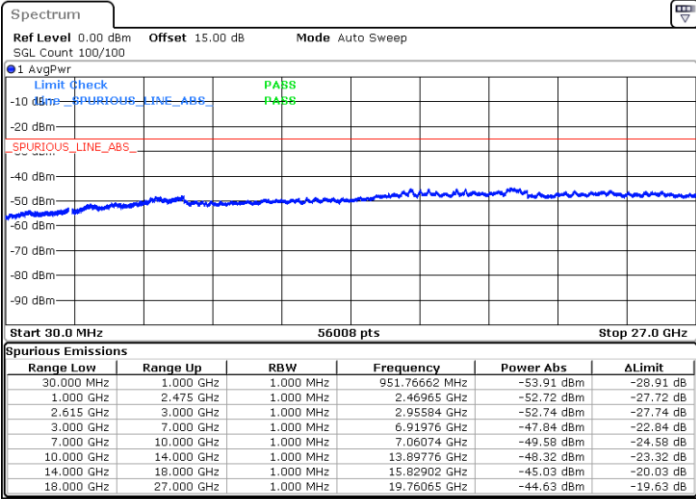

Date: 17.MAR.2023 03:00:45

Date: 17.MAR.2023 03:05:13

Middle Channel / FullIRB

N/A

Date: 17.MAR.2023 02:56:14

LTE Band 7C / 15MHz+15MHz

16QAM

Highest Channel / 1RB0 and 1RB74

Highest Channel / 1RB74 and 1RB0

Date: 17.MAR.2023 03:17:15

Date: 17.MAR.2023 03:12:46

Highest Channel / FullIRB

N/A

Date: 17.MAR.2023 03:21:45

LTE Band 7C / 15MHz+20MHz

16QAM

Lowest Channel / 1RB0 and 1RB99

Lowest Channel / 1RB74 and 1RB0

Date: 17.MAR.2023 03:35:10

Date: 17.MAR.2023 03:30:41

Lowest Channel / FullIRB

N/A

Date: 17.MAR.2023 03:39:46

LTE Band 7C / 15MHz+20MHz