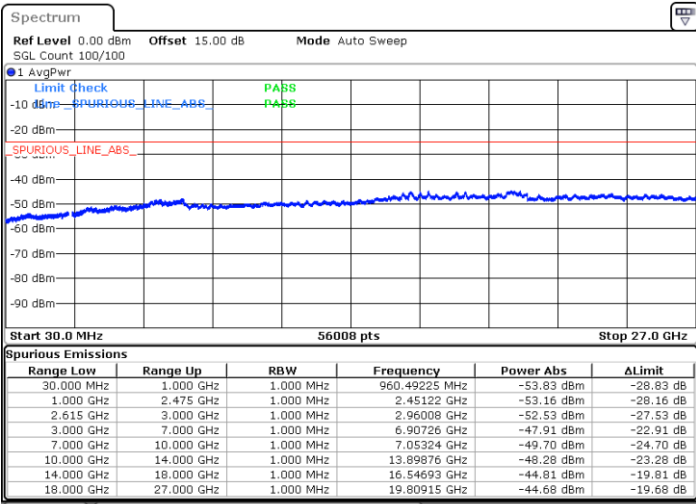

N/A

Date: 17.MAR.2023 01:57:59

LTE Band 7C / 20MHz+10MHz

16QAM

Middle Channel / 1RB0 and 1RB49

Middle Channel / 1RB99 and 1RB0

Date: 17.MAR.2023 02:09:59

Date: 17.MAR.2023 02:14:28

Middle Channel / FullIRB

N/A

Date: 17.MAR.2023 02:05:30

LTE Band 7C / 20MHz+10MHz

16QAM

Highest Channel / 1RB0 and 1RB49

Highest Channel / 1RB99 and 1RB0

Date: 17.MAR.2023 02:26:31

Date: 17.MAR.2023 02:22:01

Highest Channel / FullIRB

N/A

Date: 17.MAR.2023 02:31:00

LTE Band 7C / 20MHz+15MHz

16QAM

Lowest Channel / 1RB0 and 1RB74

Lowest Channel / 1RB99 and 1RB0