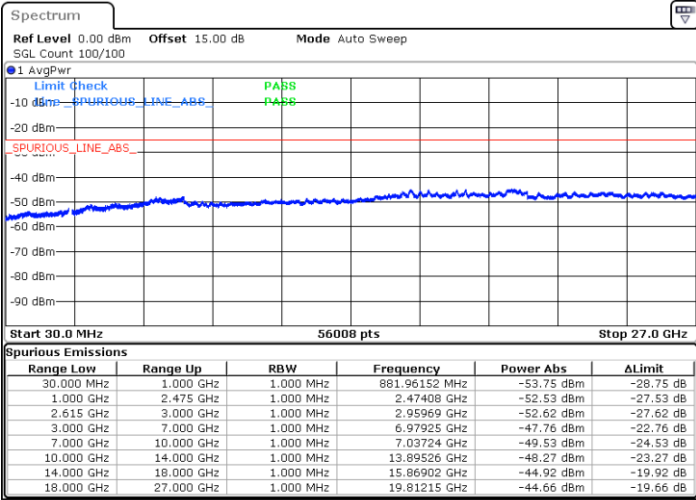

Date: 17.MAR.2023 01:52:00

Date: 17.MAR.2023 01:50:30

Lowest Channel / FullRB

N/A

Date: 17.MAR.2023 01:59:28

LTE Band 7C / 20MHz+10MHz

QPSK

Middle Channel / 1RB0 and 1RB49

Middle Channel / 1RB99 and 1RB0

Date: 17.MAR.2023 02:11:28

Date: 17.MAR.2023 02:12:58

Middle Channel / FullIRB

N/A

Date: 17.MAR.2023 02:04:00

LTE Band 7C / 20MHz+10MHz

QPSK

Highest Channel / 1RB0 and 1RB49

Highest Channel / 1RB99 and 1RB0

Date: 17.MAR.2023 02:28:01

Date: 17.MAR.2023 02:20:31

Highest Channel / FullIRB

N/A

Date: 17.MAR.2023 02:29:31

LTE Band 7C / 20MHz+15MHz