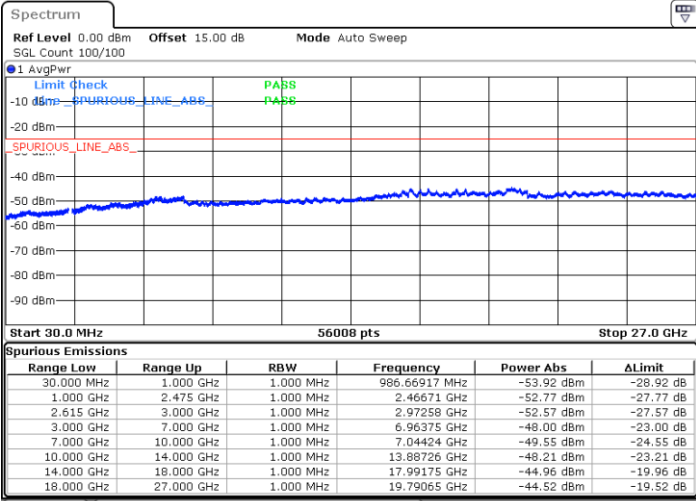

Highest Channel / 1RB0 and 1RB49

Highest Channel / 1RB99 and 1RB0

Date: 17.MAR.2023 02:28:01

Date: 17.MAR.2023 02:20:31

Highest Channel / FullIRB

N/A

Date: 17.MAR.2023 02:29:31

LTE Band 7C / 20MHz+15MHz

QPSK

Lowest Channel / 1RB0 and 1RB74

Lowest Channel / 1RB99 and 1RB0

Date: 17.MAR.2023 15:13:05

Date: 17.MAR.2023 15:11:34

Lowest Channel / FullIRB

N/A

Date: 17.MAR.2023 15:20:43

LTE Band 7C / 20MHz+15MHz

QPSK

MiddleChannel / 1RB0 and 1RB74

Middle Channel / 1RB99 and 1RB0

Date: 17.MAR.2023 15:33:06

Date: 17.MAR.2023 15:34:38

Middle Channel / FullIRB

N/A

Date: 17.MAR.2023 15:25:29

LTE Band 7C / 20MHz+15MHz

QPSK

Highest Channel / 1RB0 and 1RB74

Highest Channel / 1RB99 and 1RB0

Date: 17.MAR.2023 15:50:06

Date: 17.MAR.2023 15:42:28

Highest Channel / FullIRB