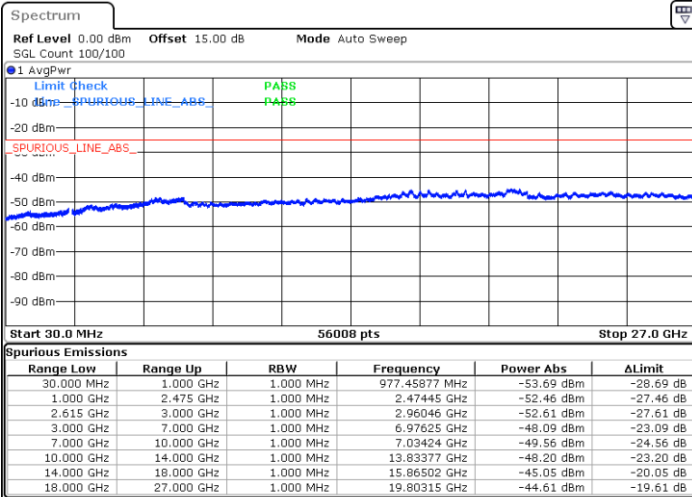

Lowest Channel / 1RB0 and 1RB99

Lowest Channel / 1RB74 and 1RB0

Date: 17.MAR.2023 03:35:10

Date: 17.MAR.2023 03:30:41

Lowest Channel / FullIRB

N/A

Date: 17.MAR.2023 03:39:46

LTE Band 7C / 15MHz+20MHz

LTE Band 7C / 15MHz+20MHz

16QAM

Highest Channel / 1RB0 and 1RB99

Highest Channel / 1RB74 and 1RB0

Date: 17.MAR.2023 04:08:18

Date: 17.MAR.2023 04:03:50

Highest Channel / FullIRB

N/A

Date: 17.MAR.2023 04:12:47

LTE Band 7C / 20MHz+10MHz

16QAM

Lowest Channel / 1RB0 and 1RB49

Lowest Channel / 1RB99 and 1RB0

Date: 17.MAR.2023 01:53:30

Date: 17.MAR.2023 01:49:00

Lowest Channel / FullRB