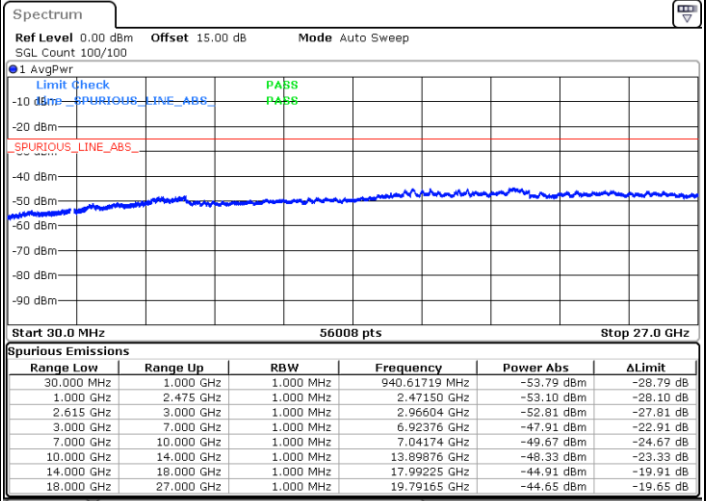

Date: 17.MAR.2023 04:12:47

LTE Band 7C / 20MHz+10MHz

16QAM

Lowest Channel / 1RB0 and 1RB49

Lowest Channel / 1RB99 and 1RB0

Date: 17.MAR.2023 01:53:30

Date: 17.MAR.2023 01:49:00

Lowest Channel / FullRB

N/A

Date: 17.MAR.2023 01:57:59

LTE Band 7C / 20MHz+10MHz

16QAM

Middle Channel / 1RB0 and 1RB49

Middle Channel / 1RB99 and 1RB0

Date: 17.MAR.2023 02:09:59

Date: 17.MAR.2023 02:14:28

Middle Channel / FullIRB

N/A

Date: 17.MAR.2023 02:05:30

LTE Band 7C / 20MHz+10MHz

16QAM

Highest Channel / 1RB0 and 1RB49

Highest Channel / 1RB99 and 1RB0

Date: 17.MAR.2023 02:26:31

Date: 17.MAR.2023 02:22:01

Highest Channel / FullIRB

N/A

Date: 17.MAR.2023 02:31:00

LTE Band 7C / 20MHz+15MHz

16QAM

Lowest Channel / 1RB0 and 1RB74

Lowest Channel / 1RB99 and 1RB0