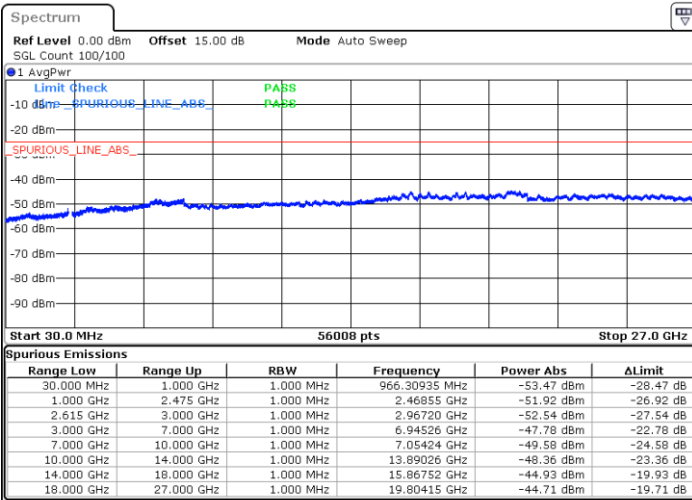

Middle Channel / FullIRB

N/A

Date: 17.MAR.2023 02:05:30

LTE Band 7C / 20MHz+10MHz

16QAM

Highest Channel / 1RB0 and 1RB49

Highest Channel / 1RB99 and 1RB0

Date: 17.MAR.2023 02:26:31

Date: 17.MAR.2023 02:22:01

Highest Channel / FullIRB

N/A

Date: 17.MAR.2023 02:31:00

LTE Band 7C / 20MHz+15MHz

16QAM

Lowest Channel / 1RB0 and 1RB74

Lowest Channel / 1RB99 and 1RB0