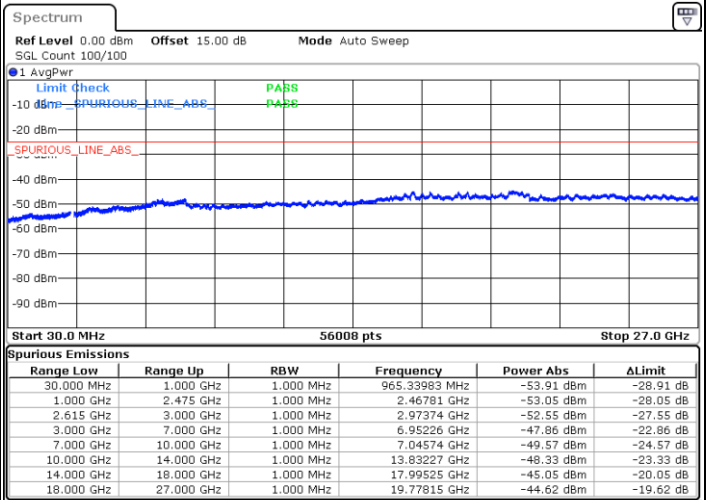

LTE Band 7C / 15MHz+15MHz

QPSK

Highest Channel / 1RB0 and 1RB74

Highest Channel / 1RB74 and 1RB0

Date: 17.MAR.2023 03:18:45

Date: 17.MAR.2023 03:11:17

Highest Channel / FullIRB

N/A

Date: 17.MAR.2023 03:20:15

LTE Band 7C / 15MHz+20MHz

QPSK

Lowest Channel / 1RB0 and 1RB99

Lowest Channel / 1RB74 and 1RB0

Date: 17.MAR.2023 03:33:40

Date: 17.MAR.2023 03:32:11

Lowest Channel / FullIRB

N/A

Date: 17.MAR.2023 03:41:15

LTE Band 7C / 15MHz+20MHz

QPSK

Middle Channel / 1RB0 and 1RB9

Middle Channel / 1RB74 and 1RB0

Date: 17.MAR.2023 03:53:16

Date: 17.MAR.2023 03:54:46

Middle Channel / FullIRB

N/A

Date: 17.MAR.2023 03:45:47

LTE Band 7C / 15MHz+20MHz

QPSK

Highest Channel / 1RB0 and 1RB99

Highest Channel / 1RB74 and 1RB0

Date: 17.MAR.2023 04:09:48