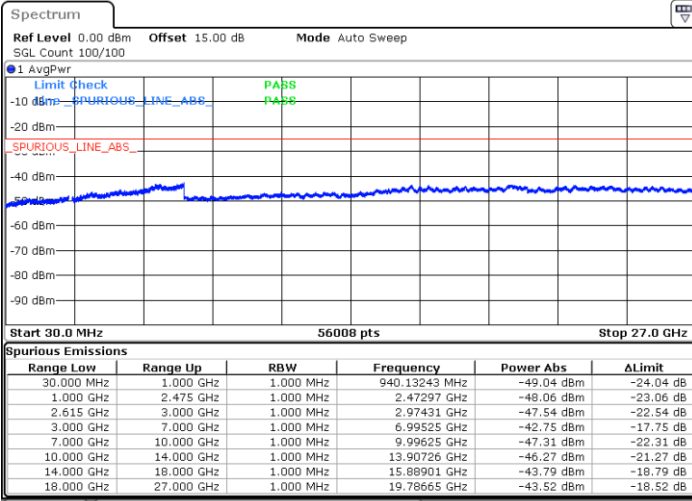

Date: 17.MAR.2023 16:44:51

Middle Channel / FullIRB

N/A

Date: 17.MAR.2023 16:36:12

LTE Band 7C / 20MHz+20MHz

QPSK

Highest Channel / 1RB0 and 1RB99

Highest Channel / 1RB99 and 1RB0

Date: 17.MAR.2023 16:59:39

Date: 17.MAR.2023 16:52:26

Highest Channel / FullIRB

N/A

Date: 17.MAR.2023 17:01:06

LTE Band 7C / 10MHz+20MHz

16QAM

Lowest Channel / 1RB0 and 1RB99

Lowest Channel / 1RB49 and 1RB0

Date: 11.MAR.2023 03:01:48

Date: 11.MAR.2023 02:58:17

Lowest Channel / FullRB

N/A

Date: 11.MAR.2023 03:05:21

LTE Band 7C / 10MHz+20MHz

16QAM