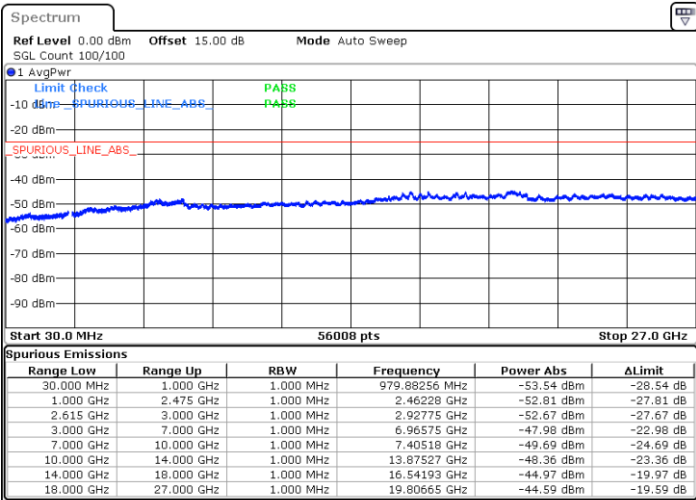

LTE Band 7C / 15MHz+15MHz

QPSK

Highest Channel / 1RB0 and 1RB74

Highest Channel / 1RB74 and 1RB0

Date: 17.MAR.2023 03:18:45

Date: 17.MAR.2023 03:11:17

Highest Channel / FullIRB

N/A

Date: 17.MAR.2023 03:20:15

LTE Band 7C / 15MHz+20MHz

QPSK

Lowest Channel / 1RB0 and 1RB99

Lowest Channel / 1RB74 and 1RB0

Date: 17.MAR.2023 03:33:40

Date: 17.MAR.2023 03:32:11

Lowest Channel / FullIRB

N/A

Date: 17.MAR.2023 03:41:15

LTE Band 7C / 15MHz+20MHz

QPSK

Middle Channel / 1RB0 and 1RB9

Middle Channel / 1RB74 and 1RB0

Date: 17.MAR.2023 03:53:16

Date: 17.MAR.2023 03:54:46

Middle Channel / FullIRB

N/A

Date: 17.MAR.2023 03:45:47

LTE Band 7C / 15MHz+20MHz

QPSK

Highest Channel / 1RB0 and 1RB99

Highest Channel / 1RB74 and 1RB0

Date: 17.MAR.2023 04:09:48