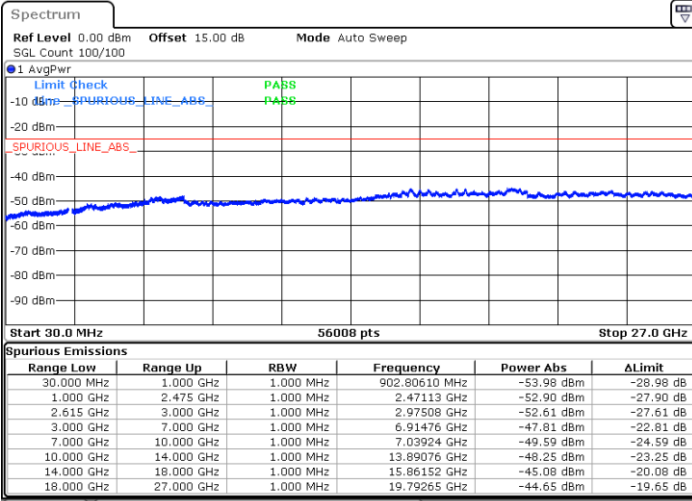

Lowest Channel / 1RB0 and 1RB99

Lowest Channel / 1RB74 and 1RB0

Date: 17.MAR.2023 03:35:10

Date: 17.MAR.2023 03:30:41

Lowest Channel / FullIRB

N/A

Date: 17.MAR.2023 03:39:46

LTE Band 7C / 15MHz+20MHz

16QAM

Middle Channel / 1RB0 and 1RB9

Middle Channel / 1RB74 and 1RB0

Date: 17.MAR.2023 03:51:47

Date: 17.MAR.2023 03:56:16

Middle Channel / FullRB

N/A

Date: 17.MAR.2023 03:47:17

LTE Band 7C / 15MHz+20MHz

16QAM

Highest Channel / 1RB0 and 1RB99

Highest Channel / 1RB74 and 1RB0

Date: 17.MAR.2023 04:08:18

Date: 17.MAR.2023 04:03:50

Highest Channel / FullIRB

N/A

Date: 17.MAR.2023 04:12:47

LTE Band 7C / 20MHz+10MHz

16QAM

Lowest Channel / 1RB0 and 1RB49

Lowest Channel / 1RB99 and 1RB0

Date: 17.MAR.2023 01:53:30

Date: 17.MAR.2023 01:49:00

Lowest Channel / FullRB