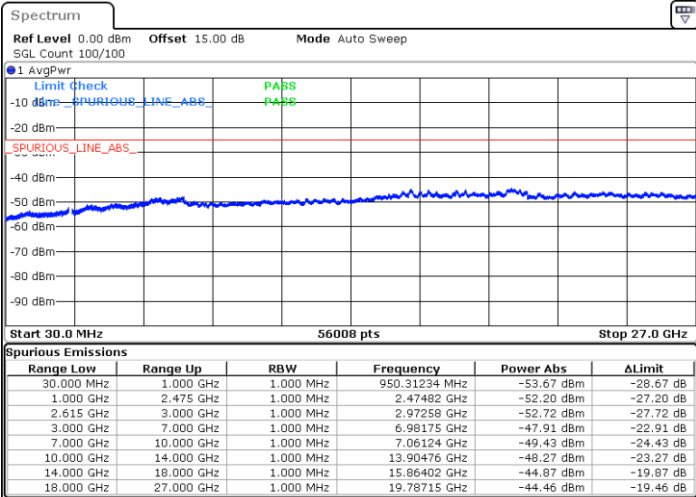

Lowest Channel / 1RB0 and 1RB99

Lowest Channel / 1RB74 and 1RB0

Date: 17.MAR.2023 03:35:10

Date: 17.MAR.2023 03:30:41

Lowest Channel / FullIRB

N/A

Date: 17.MAR.2023 03:39:46

LTE Band 7C / 15MHz+20MHz

16QAM

Middle Channel / 1RB0 and 1RB9

Middle Channel / 1RB74 and 1RB0

Date: 17.MAR.2023 03:51:47

Date: 17.MAR.2023 03:56:16

Middle Channel / FullRB

N/A

Date: 17.MAR.2023 03:47:17

LTE Band 7C / 15MHz+20MHz

16QAM

Highest Channel / 1RB0 and 1RB99

Highest Channel / 1RB74 and 1RB0

Date: 17.MAR.2023 04:08:18

Date: 17.MAR.2023 04:03:50

Highest Channel / FullIRB

N/A

Date: 17.MAR.2023 04:12:47

LTE Band 7C / 20MHz+10MHz

16QAM

Lowest Channel / 1RB0 and 1RB49

Lowest Channel / 1RB99 and 1RB0

Date: 17.MAR.2023 01:53:30

Date: 17.MAR.2023 01:49:00

Lowest Channel / FullRB