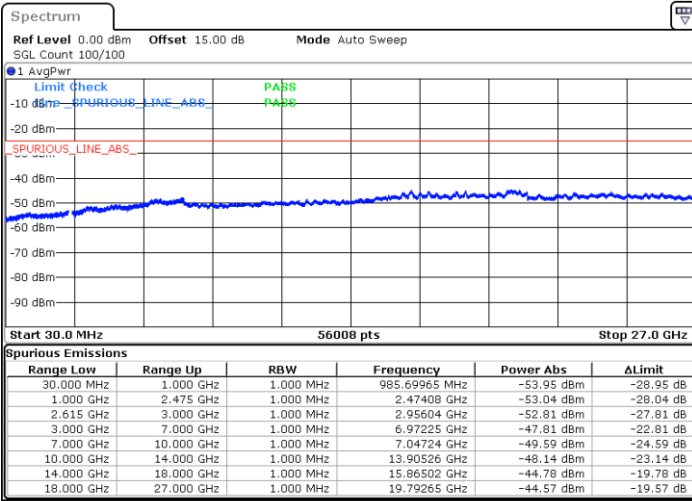

Date: 17.MAR.2023 02:39:44

Lowest Channel / FullRB

N/A

Date: 17.MAR.2023 02:48:43

LTE Band 7C / 15MHz+15MHz

16QAM

Middle Channel / 1RB0 and 1RB74

Middle Channel / 1RB74 and 1RB0

Date: 17.MAR.2023 03:00:45

Date: 17.MAR.2023 03:05:13

Middle Channel / FullIRB

N/A

Date: 17.MAR.2023 02:56:14

LTE Band 7C / 15MHz+15MHz

16QAM

Highest Channel / 1RB0 and 1RB74

Highest Channel / 1RB74 and 1RB0

Date: 17.MAR.2023 03:17:15

Date: 17.MAR.2023 03:12:46

Highest Channel / FullIRB

N/A

Date: 17.MAR.2023 03:21:45

LTE Band 7C / 15MHz+20MHz

16QAM

Lowest Channel / 1RB0 and 1RB99

Lowest Channel / 1RB74 and 1RB0

Date: 17.MAR.2023 03:35:10

Date: 17.MAR.2023 03:30:41

Lowest Channel / FullIRB

N/A

Date: 17.MAR.2023 03:39:46

LTE Band 7C / 15MHz+20MHz