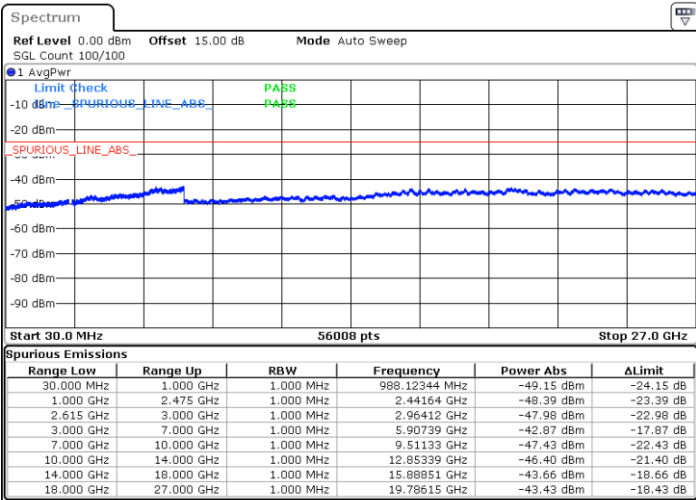

Date: 17.MAR.2023 16:59:39

Date: 17.MAR.2023 16:52:26

Highest Channel / FullIRB

N/A

Date: 17.MAR.2023 17:01:06

LTE Band 7C / 10MHz+20MHz

16QAM

Lowest Channel / 1RB0 and 1RB99

Lowest Channel / 1RB49 and 1RB0

Date: 11.MAR.2023 03:01:48

Date: 11.MAR.2023 02:58:17

Lowest Channel / FullRB

N/A

Date: 11.MAR.2023 03:05:21

LTE Band 7C / 10MHz+20MHz

16QAM

MiddleChannel / 1RB0 and 1RB99

Middle Channel / 1RB49 and 1RB0

Date: 11.MAR.2023 03:15:28

Date: 11.MAR.2023 03:19:00

Middle Channel / FullIRB

N/A

Date: 11.MAR.2023 03:11:55

LTE Band 7C / 10MHz+20MHz