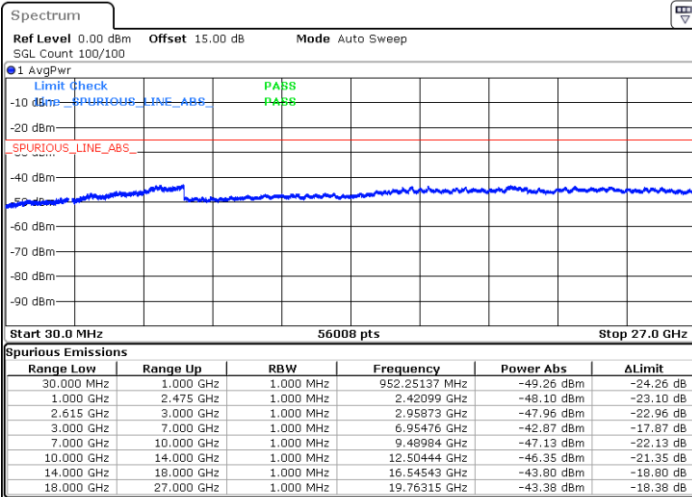

MiddleChannel / 1RB0 and 1RB99

Middle Channel / 1RB49 and 1RB0

Date: 11.MAR.2023 03:15:28

Date: 11.MAR.2023 03:19:00

Middle Channel / FullIRB

N/A

Date: 11.MAR.2023 03:11:55

LTE Band 7C / 10MHz+20MHz

16QAM

Highest Channel / 1RB0 and 1RB99

Highest Channel / 1RB49 and 1RB0

Date: 11.MAR.2023 03:29:19

Date: 11.MAR.2023 03:25:46

Highest Channel / FullIRB

N/A

Date: 11.MAR.2023 03:32:52

LTE Band 7C / 15MHz+10MHz

16QAM

Lowest Channel / 1RB0 and 1RB49

Lowest Channel / 1RB74 and 1RB0

Date: 21.MAR.2023 03:16:26

Date: 21.MAR.2023 03:12:27

Lowest Channel / FullIRB

N/A