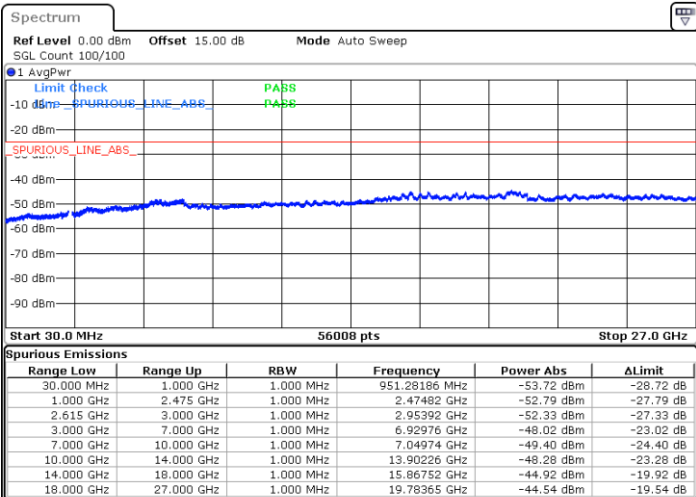

Middle Channel / 1RB99 and 1RB0

Date: 17.MAR.2023 02:11:28

Date: 17.MAR.2023 02:12:58

Middle Channel / FullIRB

N/A

Date: 17.MAR.2023 02:04:00

LTE Band 7C / 20MHz+10MHz

QPSK

Highest Channel / 1RB0 and 1RB49

Highest Channel / 1RB99 and 1RB0

Date: 17.MAR.2023 02:28:01

Date: 17.MAR.2023 02:20:31

Highest Channel / FullIRB

N/A

Date: 17.MAR.2023 02:29:31

LTE Band 7C / 20MHz+15MHz

QPSK

Lowest Channel / 1RB0 and 1RB74

Lowest Channel / 1RB99 and 1RB0

Date: 17.MAR.2023 15:13:05

Date: 17.MAR.2023 15:11:34

Lowest Channel / FullIRB

N/A

Date: 17.MAR.2023 15:20:43