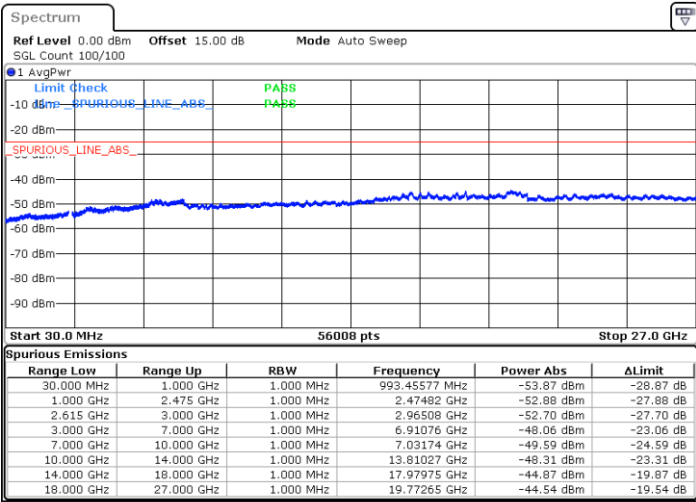

N/A

Date: 17.MAR.2023 01:57:59

LTE Band 7C / 20MHz+10MHz

16QAM

Middle Channel / 1RB0 and 1RB49

Middle Channel / 1RB99 and 1RB0

Date: 17.MAR.2023 02:09:59

Date: 17.MAR.2023 02:14:28

Middle Channel / FullIRB

N/A

Date: 17.MAR.2023 02:05:30

LTE Band 7C / 20MHz+10MHz

16QAM

Highest Channel / 1RB0 and 1RB49

Highest Channel / 1RB99 and 1RB0

Date: 17.MAR.2023 02:26:31

Date: 17.MAR.2023 02:22:01

Highest Channel / FullIRB

N/A

Date: 17.MAR.2023 02:31:00

LTE Band 7C / 20MHz+15MHz

16QAM

Lowest Channel / 1RB0 and 1RB74

Lowest Channel / 1RB99 and 1RB0