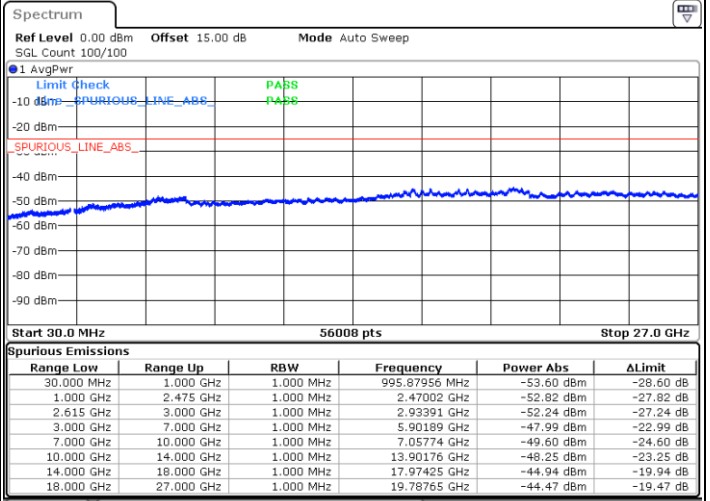

Highest Channel / 1RB0 and 1RB49

Highest Channel / 1RB99 and 1RB0

Date: 17.MAR.2023 02:28:01

Date: 17.MAR.2023 02:20:31

Highest Channel / FullIRB

N/A

Date: 17.MAR.2023 02:29:31

LTE Band 7C / 20MHz+15MHz

QPSK

Lowest Channel / 1RB0 and 1RB74

Lowest Channel / 1RB99 and 1RB0

Date: 17.MAR.2023 15:13:05

Date: 17.MAR.2023 15:11:34

Lowest Channel / FullIRB

N/A

Date: 17.MAR.2023 15:20:43

LTE Band 7C / 20MHz+15MHz

QPSK

MiddleChannel / 1RB0 and 1RB74

Middle Channel / 1RB99 and 1RB0

Date: 17.MAR.2023 15:33:06

Date: 17.MAR.2023 15:34:38

Middle Channel / FullIRB

N/A

Date: 17.MAR.2023 15:25:29

LTE Band 7C / 20MHz+15MHz

QPSK

Highest Channel / 1RB0 and 1RB74

Highest Channel / 1RB99 and 1RB0

Date: 17.MAR.2023 15:50:06

Date: 17.MAR.2023 15:42:28

Highest Channel / FullIRB