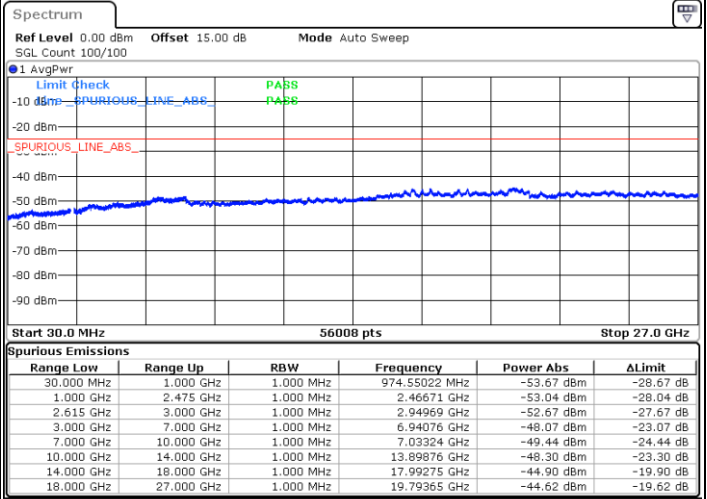

Date: 17.MAR.2023 03:00:45

Date: 17.MAR.2023 03:05:13

Middle Channel / FullIRB

N/A

Date: 17.MAR.2023 02:56:14

LTE Band 7C / 15MHz+15MHz

16QAM

Highest Channel / 1RB0 and 1RB74

Highest Channel / 1RB74 and 1RB0

Date: 17.MAR.2023 03:17:15

Date: 17.MAR.2023 03:12:46

Highest Channel / FullIRB

N/A

Date: 17.MAR.2023 03:21:45

LTE Band 7C / 15MHz+20MHz

16QAM

Lowest Channel / 1RB0 and 1RB99

Lowest Channel / 1RB74 and 1RB0

Date: 17.MAR.2023 03:35:10

Date: 17.MAR.2023 03:30:41

Lowest Channel / FullIRB

N/A

Date: 17.MAR.2023 03:39:46

LTE Band 7C / 15MHz+20MHz