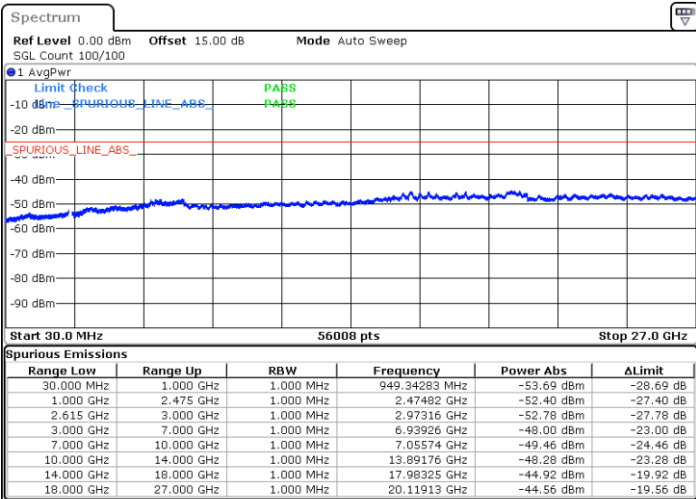

LTE Band 7C / 15MHz+15MHz

QPSK

Highest Channel / 1RB0 and 1RB74

Highest Channel / 1RB74 and 1RB0

Date: 17.MAR.2023 03:18:45

Date: 17.MAR.2023 03:11:17

Highest Channel / FullIRB

N/A

Date: 17.MAR.2023 03:20:15

LTE Band 7C / 15MHz+20MHz

QPSK

Lowest Channel / 1RB0 and 1RB99

Lowest Channel / 1RB74 and 1RB0

Date: 17.MAR.2023 03:33:40

Date: 17.MAR.2023 03:32:11

Lowest Channel / FullIRB