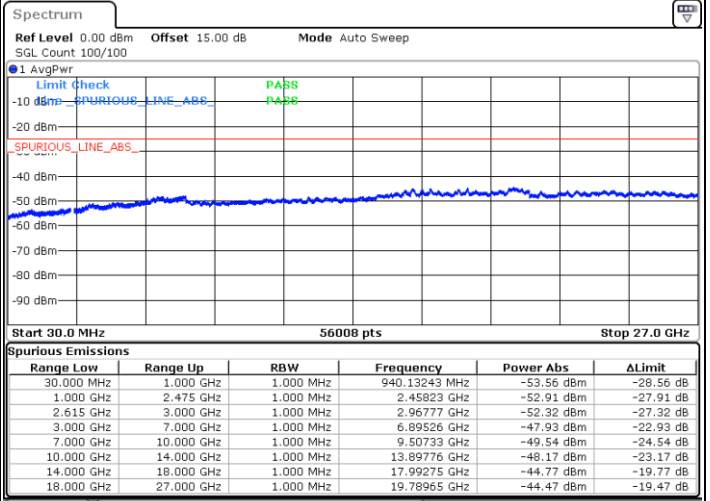

LTE Band 7C / 15MHz+10MHz

16QAM

Lowest Channel / 1RB0 and 1RB49

Lowest Channel / 1RB74 and 1RB0

Date: 21.MAR.2023 03:16:26

Date: 21.MAR.2023 03:12:27

Lowest Channel / FullIRB

N/A

Date: 21.MAR.2023 04:33:39

LTE Band 7C / 15MHz+10MHz

16QAM

Middle Channel / 1RB0 and 1RB49

Middle Channel / 1RB74 and 1RB0

Date: 21.MAR.2023 04:44:39

Date: 21.MAR.2023 04:48:37

Middle Channel / FullIRB

N/A

Date: 21.MAR.2023 04:40:40

LTE Band 7C / 15MHz+10MHz

16QAM

Highest Channel / 1RB0 and 1RB49

Highest Channel / 1RB74 and 1RB0

Date: 21.MAR.2023 05:08:42

Date: 21.MAR.2023 05:04:42

Highest Channel / FullIRB

N/A

Date: 21.MAR.2023 05:12:41

LTE Band 7C / 15MHz+15MHz

16QAM

Lowest Channel / 1RB0 and 1RB74

Lowest Channel / 1RB74 and 1RB0

Date: 17.MAR.2023 02:44:13