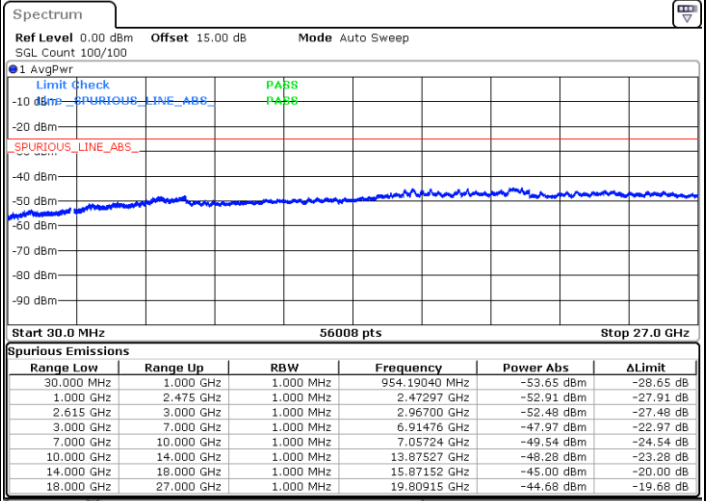

LTE Band 7C / 15MHz+20MHz

16QAM

Highest Channel / 1RB0 and 1RB99

Highest Channel / 1RB74 and 1RB0

Date: 17.MAR.2023 04:08:18

Date: 17.MAR.2023 04:03:50

Highest Channel / FullIRB

N/A

Date: 17.MAR.2023 04:12:47

LTE Band 7C / 20MHz+10MHz

16QAM

Lowest Channel / 1RB0 and 1RB49

Lowest Channel / 1RB99 and 1RB0

Date: 17.MAR.2023 01:53:30

Date: 17.MAR.2023 01:49:00

Lowest Channel / FullRB

N/A

Date: 17.MAR.2023 01:57:59

LTE Band 7C / 20MHz+10MHz

16QAM

Middle Channel / 1RB0 and 1RB49

Middle Channel / 1RB99 and 1RB0

Date: 17.MAR.2023 02:09:59

Date: 17.MAR.2023 02:14:28

Middle Channel / FullIRB

N/A

Date: 17.MAR.2023 02:05:30

LTE Band 7C / 20MHz+10MHz

16QAM

Highest Channel / 1RB0 and 1RB49

Highest Channel / 1RB99 and 1RB0

Date: 17.MAR.2023 02:26:31