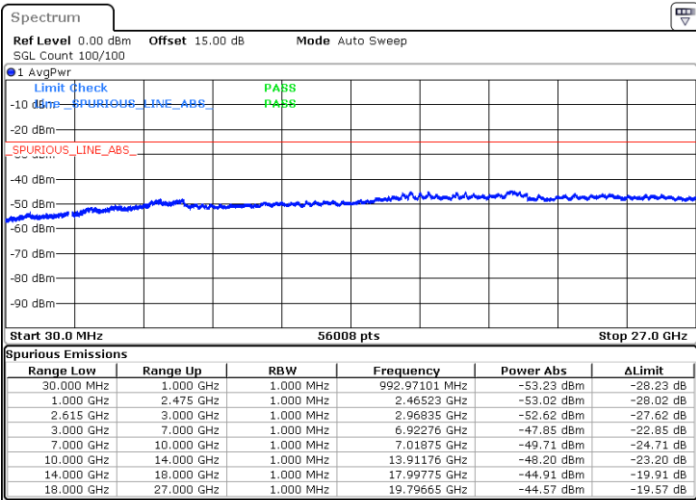

LTE Band 7C / 20MHz+15MHz

QPSK

MiddleChannel / 1RB0 and 1RB74

Middle Channel / 1RB99 and 1RB0

Date: 17.MAR.2023 15:33:06

Date: 17.MAR.2023 15:34:38

Middle Channel / FullIRB

N/A

Date: 17.MAR.2023 15:25:29

LTE Band 7C / 20MHz+15MHz

QPSK

Highest Channel / 1RB0 and 1RB74

Highest Channel / 1RB99 and 1RB0

Date: 17.MAR.2023 15:50:06

Date: 17.MAR.2023 15:42:28

Highest Channel / FullIRB

N/A

Date: 17.MAR.2023 15:51:37

LTE Band 7C / 20MHz+20MHz

QPSK

Lowest Channel / 1RB0 and 1RB99

Lowest Channel / 1RB99 and 1RB0

Date: 17.MAR.2023 16:12:28

Date: 17.MAR.2023 16:10:57

Lowest Channel / FullRB

N/A

Date: 17.MAR.2023 16:20:06

LTE Band 7C / 20MHz+20MHz

QPSK

Middle Channel / 1RB0 and 1RB9

Middle Channel / 1RB99 and 1RB0

Date: 17.MAR.2023 16:43:24