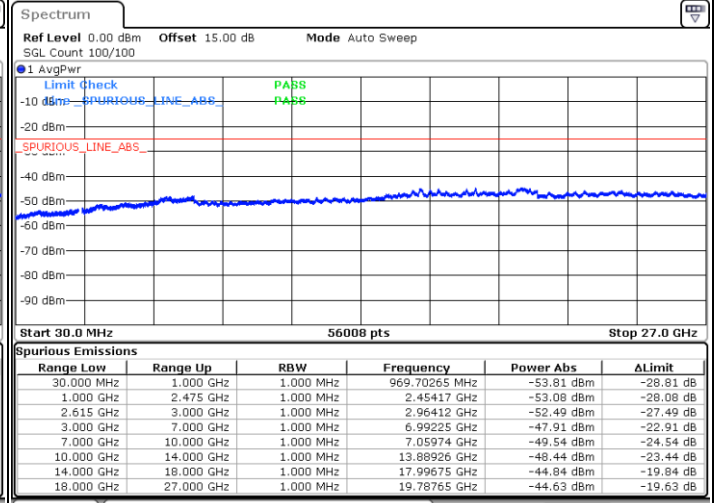

Date: 17.MAR.2023 03:56:16