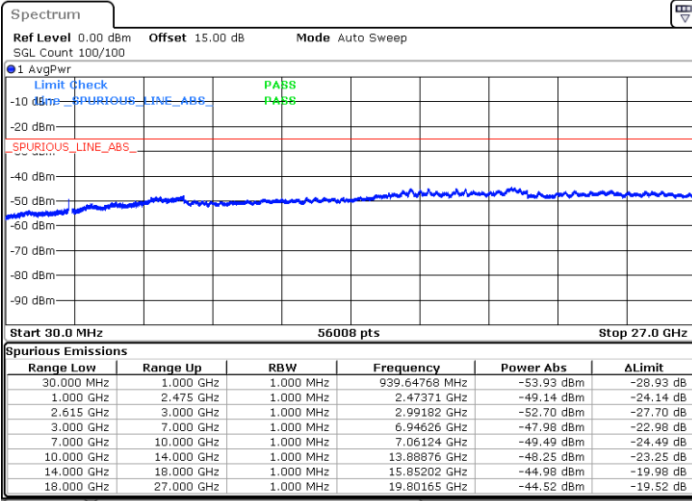

LTE Band 7C / 15MHz+20MHz

16QAM

Highest Channel / 1RB0 and 1RB99

Highest Channel / 1RB74 and 1RB0

Date: 17.MAR.2023 04:08:18

Date: 17.MAR.2023 04:03:50

Highest Channel / FullIRB

N/A

Date: 17.MAR.2023 04:12:47

LTE Band 7C / 20MHz+10MHz

16QAM

Lowest Channel / 1RB0 and 1RB49

Lowest Channel / 1RB99 and 1RB0

Date: 17.MAR.2023 01:53:30

Date: 17.MAR.2023 01:49:00

Lowest Channel / FullRB

N/A

Date: 17.MAR.2023 01:57:59

LTE Band 7C / 20MHz+10MHz

16QAM

Middle Channel / 1RB0 and 1RB49

Middle Channel / 1RB99 and 1RB0

Date: 17.MAR.2023 02:09:59

Date: 17.MAR.2023 02:14:28

Middle Channel / FullIRB

N/A

Date: 17.MAR.2023 02:05:30

LTE Band 7C / 20MHz+10MHz

16QAM

Highest Channel / 1RB0 and 1RB49

Highest Channel / 1RB99 and 1RB0

Date: 17.MAR.2023 02:26:31