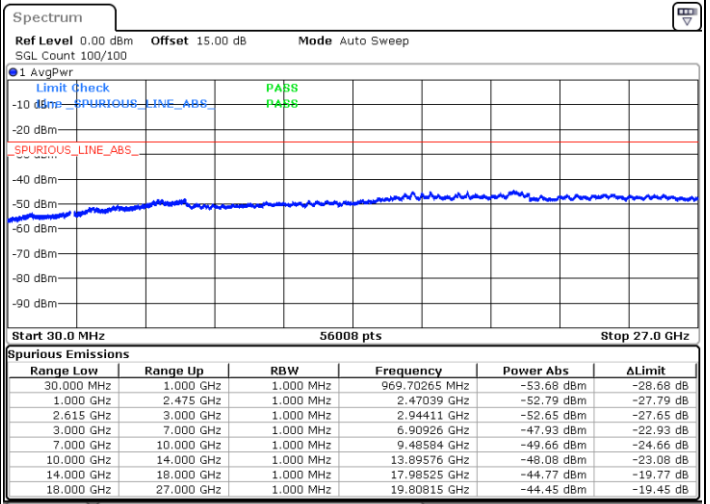

Date: 17.MAR.2023 04:12:47

LTE Band 7C / 20MHz+10MHz

16QAM

Lowest Channel / 1RB0 and 1RB49

Lowest Channel / 1RB99 and 1RB0

Date: 17.MAR.2023 01:53:30

Date: 17.MAR.2023 01:49:00

Lowest Channel / FullRB

N/A

Date: 17.MAR.2023 01:57:59

LTE Band 7C / 20MHz+10MHz

16QAM

Middle Channel / 1RB0 and 1RB49

Middle Channel / 1RB99 and 1RB0

Date: 17.MAR.2023 02:09:59

Date: 17.MAR.2023 02:14:28

Middle Channel / FullIRB

N/A

Date: 17.MAR.2023 02:05:30

LTE Band 7C / 20MHz+10MHz

16QAM

Highest Channel / 1RB0 and 1RB49

Highest Channel / 1RB99 and 1RB0

Date: 17.MAR.2023 02:26:31

Date: 17.MAR.2023 02:22:01

Highest Channel / FullIRB

N/A

Date: 17.MAR.2023 02:31:00

LTE Band 7C / 20MHz+15MHz

16QAM

Lowest Channel / 1RB0 and 1RB74

Lowest Channel / 1RB99 and 1RB0