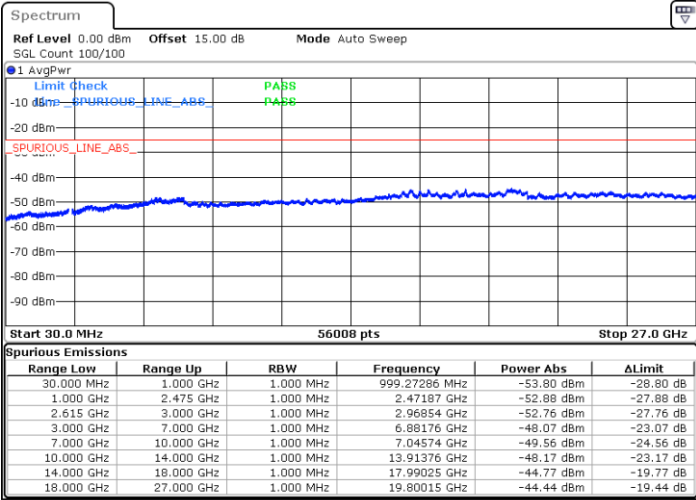

Date: 17.MAR.2023 04:12:47

LTE Band 7C / 20MHz+10MHz

16QAM

Lowest Channel / 1RB0 and 1RB49

Lowest Channel / 1RB99 and 1RB0

Date: 17.MAR.2023 01:53:30

Date: 17.MAR.2023 01:49:00

Lowest Channel / FullRB

N/A

Date: 17.MAR.2023 01:57:59

LTE Band 7C / 20MHz+10MHz

16QAM

Middle Channel / 1RB0 and 1RB49

Middle Channel / 1RB99 and 1RB0

Date: 17.MAR.2023 02:09:59

Date: 17.MAR.2023 02:14:28

Middle Channel / FullIRB

N/A

Date: 17.MAR.2023 02:05:30

LTE Band 7C / 20MHz+10MHz

16QAM

Highest Channel / 1RB0 and 1RB49

Highest Channel / 1RB99 and 1RB0

Date: 17.MAR.2023 02:26:31

Date: 17.MAR.2023 02:22:01

Highest Channel / FullIRB

N/A

Date: 17.MAR.2023 02:31:00

LTE Band 7C / 20MHz+15MHz

16QAM

Lowest Channel / 1RB0 and 1RB74

Lowest Channel / 1RB99 and 1RB0