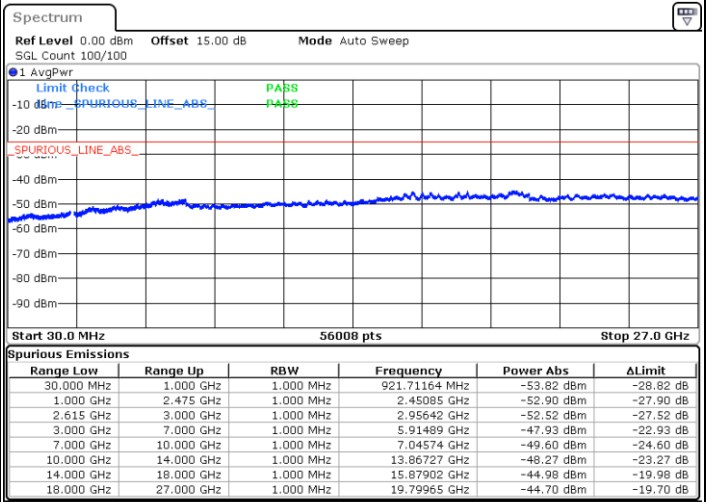

LTE Band 7C / 15MHz+15MHz

QPSK

Highest Channel / 1RB0 and 1RB74

Highest Channel / 1RB74 and 1RB0

Date: 17.MAR.2023 03:18:45

Date: 17.MAR.2023 03:11:17

Highest Channel / FullIRB

N/A

Date: 17.MAR.2023 03:20:15

LTE Band 7C / 15MHz+20MHz

QPSK

Lowest Channel / 1RB0 and 1RB99

Lowest Channel / 1RB74 and 1RB0

Date: 17.MAR.2023 03:33:40

Date: 17.MAR.2023 03:32:11

Lowest Channel / FullIRB