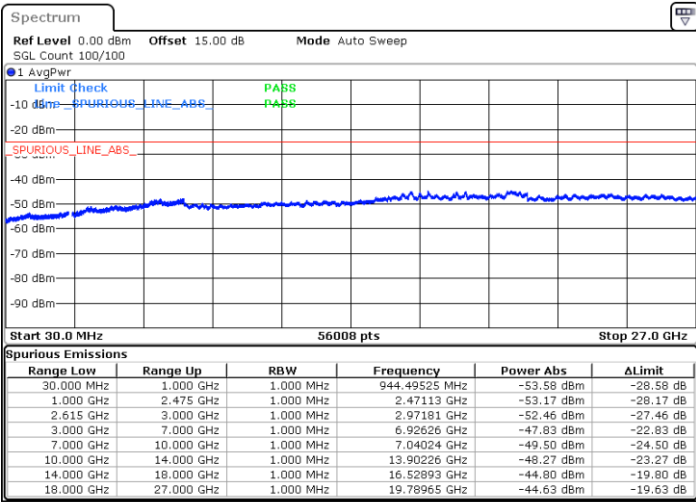

LTE Band 7C / 15MHz+15MHz

QPSK

Highest Channel / 1RB0 and 1RB74

Highest Channel / 1RB74 and 1RB0

Date: 17.MAR.2023 03:18:45

Date: 17.MAR.2023 03:11:17

Highest Channel / FullIRB

N/A

Date: 17.MAR.2023 03:20:15

LTE Band 7C / 15MHz+20MHz

QPSK

Lowest Channel / 1RB0 and 1RB99

Lowest Channel / 1RB74 and 1RB0

Date: 17.MAR.2023 03:33:40

Date: 17.MAR.2023 03:32:11

Lowest Channel / FullIRB