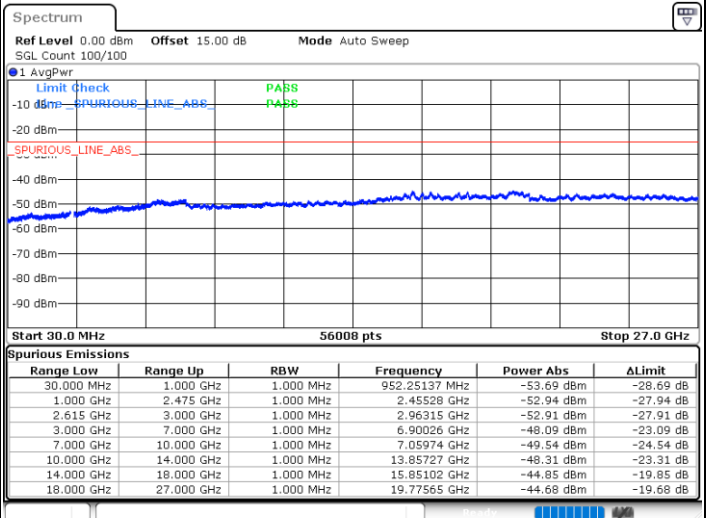

Middle Channel / FullIRB

N/A

Date: 17.MAR.2023 03:45:47

LTE Band 7C / 15MHz+20MHz

QPSK

Highest Channel / 1RB0 and 1RB99

Highest Channel / 1RB74 and 1RB0

Date: 17.MAR.2023 04:09:48

Date: 17.MAR.2023 04:02:20

Highest Channel / FullIRB

N/A

Date: 17.MAR.2023 04:11:18

LTE Band 7C / 20MHz+10MHz

QPSK

Lowest Channel / 1RB0 and 1RB49

Lowest Channel / 1RB99 and 1RB0