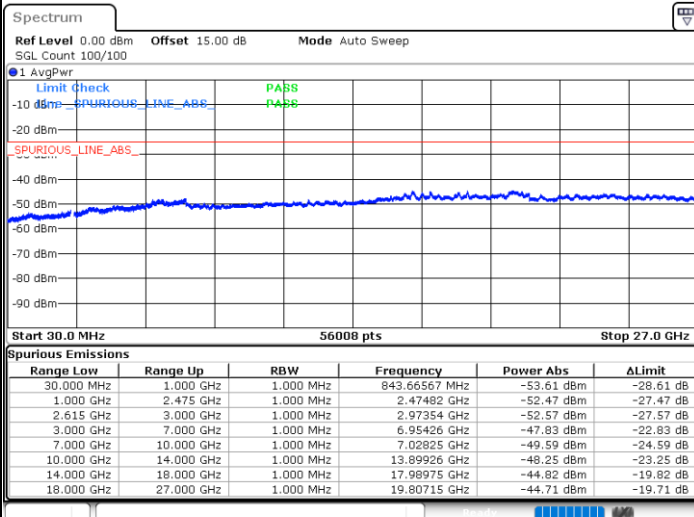

Middle Channel / FullIRB

N/A

Date: 17.MAR.2023 03:45:47

LTE Band 7C / 15MHz+20MHz

QPSK

Highest Channel / 1RB0 and 1RB99

Highest Channel / 1RB74 and 1RB0

Date: 17.MAR.2023 04:09:48

Date: 17.MAR.2023 04:02:20

Highest Channel / FullIRB

N/A

Date: 17.MAR.2023 04:11:18

LTE Band 7C / 20MHz+10MHz

QPSK

Lowest Channel / 1RB0 and 1RB49

Lowest Channel / 1RB99 and 1RB0