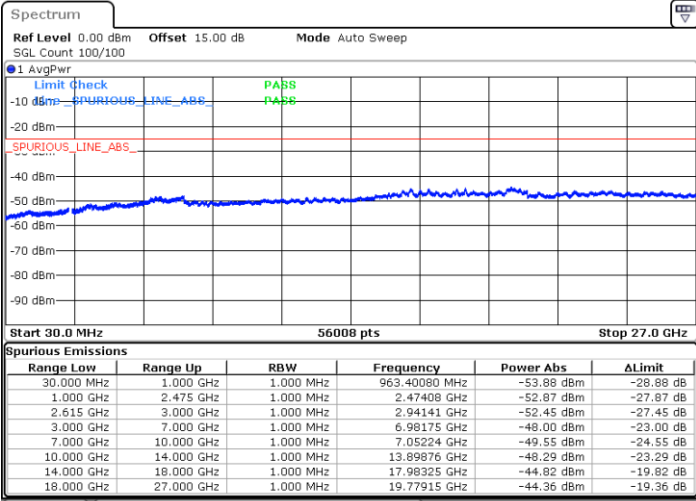

Date: 17.MAR.2023 04:12:47

LTE Band 7C / 20MHz+10MHz

16QAM

Lowest Channel / 1RB0 and 1RB49

Lowest Channel / 1RB99 and 1RB0

Date: 17.MAR.2023 01:53:30

Date: 17.MAR.2023 01:49:00

Lowest Channel / FullRB

N/A

Date: 17.MAR.2023 01:57:59

LTE Band 7C / 20MHz+10MHz

16QAM

Middle Channel / 1RB0 and 1RB49

Middle Channel / 1RB99 and 1RB0

Date: 17.MAR.2023 02:09:59

Date: 17.MAR.2023 02:14:28

Middle Channel / FullIRB

N/A

Date: 17.MAR.2023 02:05:30

LTE Band 7C / 20MHz+10MHz

16QAM

Highest Channel / 1RB0 and 1RB49

Highest Channel / 1RB99 and 1RB0

Date: 17.MAR.2023 02:26:31

Date: 17.MAR.2023 02:22:01

Highest Channel / FullIRB

N/A

Date: 17.MAR.2023 02:31:00

LTE Band 7C / 20MHz+15MHz

16QAM

Lowest Channel / 1RB0 and 1RB74

Lowest Channel / 1RB99 and 1RB0