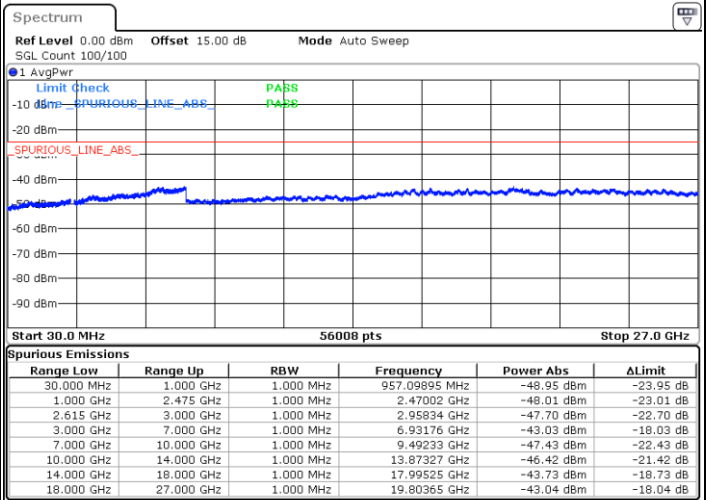

Date: 17.MAR.2023 16:44:51

Middle Channel / FullIRB

N/A

Date: 17.MAR.2023 16:36:12

LTE Band 7C / 20MHz+20MHz

QPSK

Highest Channel / 1RB0 and 1RB99

Highest Channel / 1RB99 and 1RB0

Date: 17.MAR.2023 16:59:39

Date: 17.MAR.2023 16:52:26

Highest Channel / FullIRB

N/A

Date: 17.MAR.2023 17:01:06

LTE Band 7C / 10MHz+20MHz

16QAM

Lowest Channel / 1RB0 and 1RB99

Lowest Channel / 1RB49 and 1RB0

Date: 11.MAR.2023 03:01:48

Date: 11.MAR.2023 02:58:17

Lowest Channel / FullRB

N/A

Date: 11.MAR.2023 03:05:21

LTE Band 7C / 10MHz+20MHz

16QAM

MiddleChannel / 1RB0 and 1RB99

Middle Channel / 1RB49 and 1RB0

Date: 11.MAR.2023 03:15:28

Date: 11.MAR.2023 03:19:00

Middle Channel / FullIRB

N/A

Date: 11.MAR.2023 03:11:55

LTE Band 7C / 10MHz+20MHz