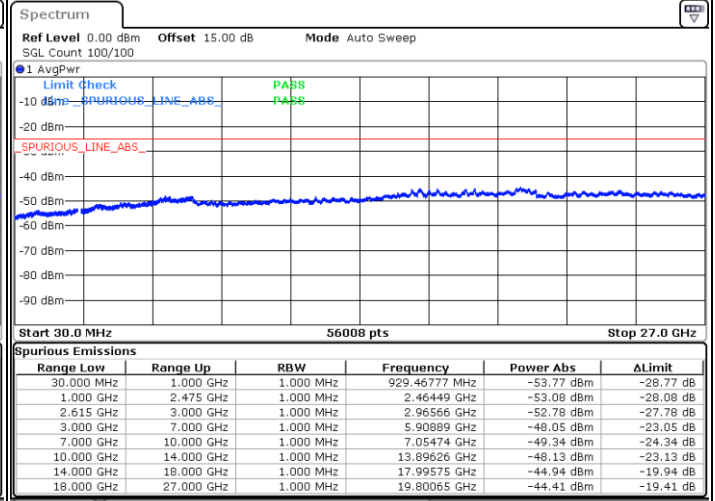

Highest Channel / FullIRB

N/A

Date: 21.MAR.2023 05:12:41

LTE Band 7C / 15MHz+15MHz

16QAM

Lowest Channel / 1RB0 and 1RB74

Lowest Channel / 1RB74 and 1RB0

Date: 17.MAR.2023 02:44:13

Date: 17.MAR.2023 02:39:44

Lowest Channel / FullRB

N/A

Date: 17.MAR.2023 02:48:43

LTE Band 7C / 15MHz+15MHz

16QAM

Middle Channel / 1RB0 and 1RB74

Middle Channel / 1RB74 and 1RB0

Date: 17.MAR.2023 03:00:45

Date: 17.MAR.2023 03:05:13

Middle Channel / FullIRB

N/A

Date: 17.MAR.2023 02:56:14

LTE Band 7C / 15MHz+15MHz

16QAM

Highest Channel / 1RB0 and 1RB74

Highest Channel / 1RB74 and 1RB0

Date: 17.MAR.2023 03:17:15

Date: 17.MAR.2023 03:12:46

Highest Channel / FullIRB

N/A

Date: 17.MAR.2023 03:21:45

LTE Band 7C / 15MHz+20MHz

16QAM