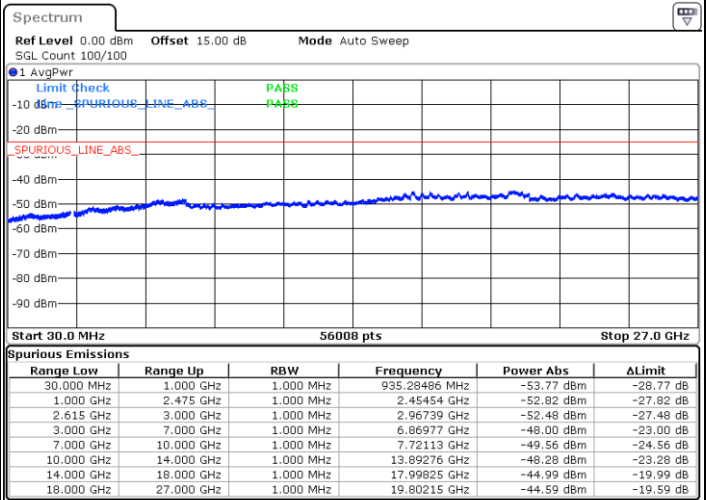

Date: 17.MAR.2023 15:10:02