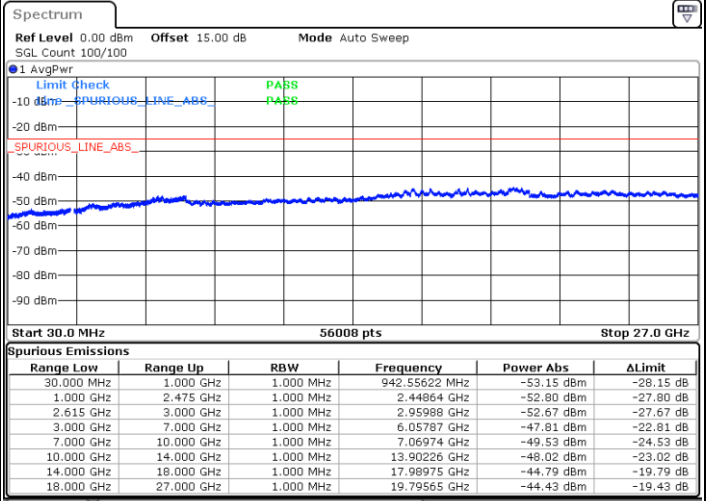

16QAM

Highest Channel / 1RB0 and 1RB99

Highest Channel / 1RB49 and 1RB0

Date: 11.MAR.2023 03:29:19

Date: 11.MAR.2023 03:25:46

Highest Channel / FullIRB

N/A

Date: 11.MAR.2023 03:32:52

LTE Band 7C / 15MHz+10MHz

16QAM

Lowest Channel / 1RB0 and 1RB49

Lowest Channel / 1RB74 and 1RB0

Date: 21.MAR.2023 03:16:26

Date: 21.MAR.2023 03:12:27

Lowest Channel / FullIRB

N/A

Date: 21.MAR.2023 04:33:39

LTE Band 7C / 15MHz+10MHz

16QAM

Middle Channel / 1RB0 and 1RB49

Middle Channel / 1RB74 and 1RB0

Date: 21.MAR.2023 04:44:39

Date: 21.MAR.2023 04:48:37

Middle Channel / FullIRB

N/A

Date: 21.MAR.2023 04:40:40

LTE Band 7C / 15MHz+10MHz

16QAM

Highest Channel / 1RB0 and 1RB49

Highest Channel / 1RB74 and 1RB0

Date: 21.MAR.2023 05:08:42

Date: 21.MAR.2023 05:04:42