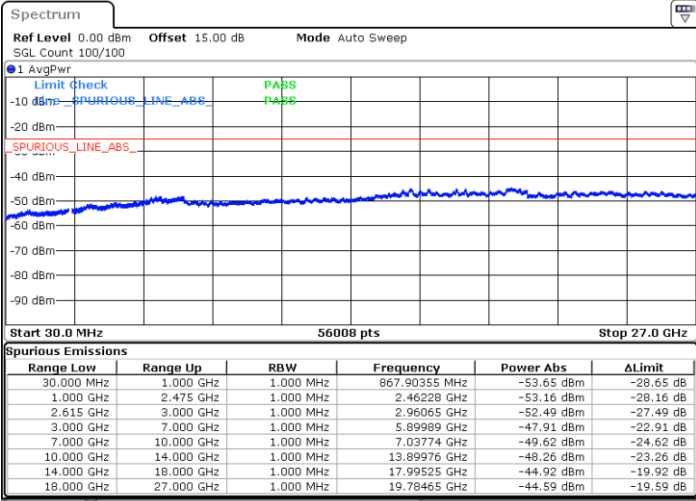

N/A

Date: 17.MAR.2023 15:51:37

LTE Band 7C / 20MHz+20MHz

QPSK

Lowest Channel / 1RB0 and 1RB99

Lowest Channel / 1RB99 and 1RB0

Date: 17.MAR.2023 16:12:28

Date: 17.MAR.2023 16:10:57

Lowest Channel / FullRB

N/A

Date: 17.MAR.2023 16:20:06

LTE Band 7C / 20MHz+20MHz

QPSK

Middle Channel / 1RB0 and 1RB9

Middle Channel / 1RB99 and 1RB0

Date: 17.MAR.2023 16:43:24

Date: 17.MAR.2023 16:44:51

Middle Channel / FullIRB

N/A

Date: 17.MAR.2023 16:36:12

LTE Band 7C / 20MHz+20MHz

QPSK

Highest Channel / 1RB0 and 1RB99

Highest Channel / 1RB99 and 1RB0

Date: 17.MAR.2023 16:59:39

Date: 17.MAR.2023 16:52:26

Highest Channel / FullIRB

N/A

Date: 17.MAR.2023 17:01:06

LTE Band 7C / 10MHz+20MHz

16QAM

Lowest Channel / 1RB0 and 1RB99