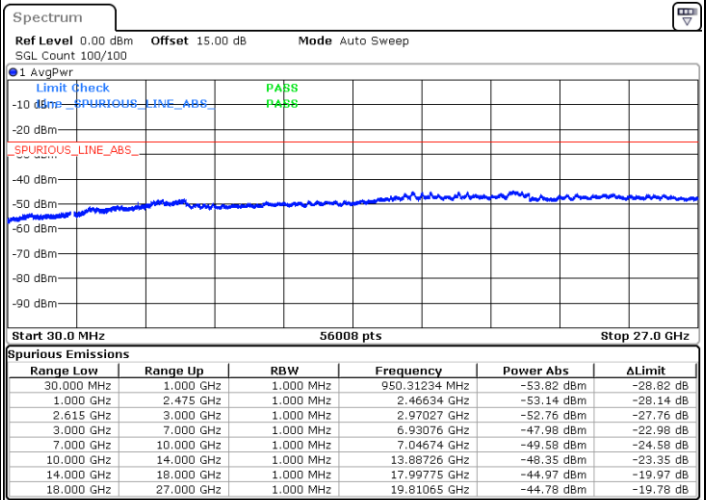

Date: 17.MAR.2023 01:52:00

Date: 17.MAR.2023 01:50:30

Lowest Channel / FullRB

N/A

Date: 17.MAR.2023 01:59:28

LTE Band 7C / 20MHz+10MHz

QPSK

Middle Channel / 1RB0 and 1RB49

Middle Channel / 1RB99 and 1RB0

Date: 17.MAR.2023 02:11:28

Date: 17.MAR.2023 02:12:58

Middle Channel / FullIRB

N/A

Date: 17.MAR.2023 02:04:00

LTE Band 7C / 20MHz+10MHz

QPSK

Highest Channel / 1RB0 and 1RB49

Highest Channel / 1RB99 and 1RB0

Date: 17.MAR.2023 02:28:01

Date: 17.MAR.2023 02:20:31

Highest Channel / FullIRB

N/A

Date: 17.MAR.2023 02:29:31

LTE Band 7C / 20MHz+15MHz