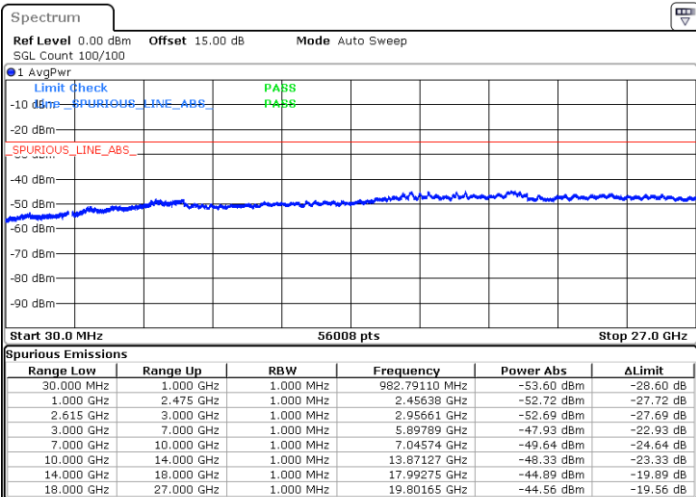

LTE Band 7C / 20MHz+15MHz

QPSK

MiddleChannel / 1RB0 and 1RB74

Middle Channel / 1RB99 and 1RB0

Date: 17.MAR.2023 15:33:06

Date: 17.MAR.2023 15:34:38

Middle Channel / FullIRB

N/A

Date: 17.MAR.2023 15:25:29

LTE Band 7C / 20MHz+15MHz

QPSK

Highest Channel / 1RB0 and 1RB74

Highest Channel / 1RB99 and 1RB0

Date: 17.MAR.2023 15:50:06

Date: 17.MAR.2023 15:42:28

Highest Channel / FullIRB

N/A

Date: 17.MAR.2023 15:51:37

LTE Band 7C / 20MHz+20MHz

QPSK

Lowest Channel / 1RB0 and 1RB99

Lowest Channel / 1RB99 and 1RB0

Date: 17.MAR.2023 16:12:28

Date: 17.MAR.2023 16:10:57

Lowest Channel / FullRB

N/A

Date: 17.MAR.2023 16:20:06

LTE Band 7C / 20MHz+20MHz

QPSK

Middle Channel / 1RB0 and 1RB9

Middle Channel / 1RB99 and 1RB0

Date: 17.MAR.2023 16:43:24