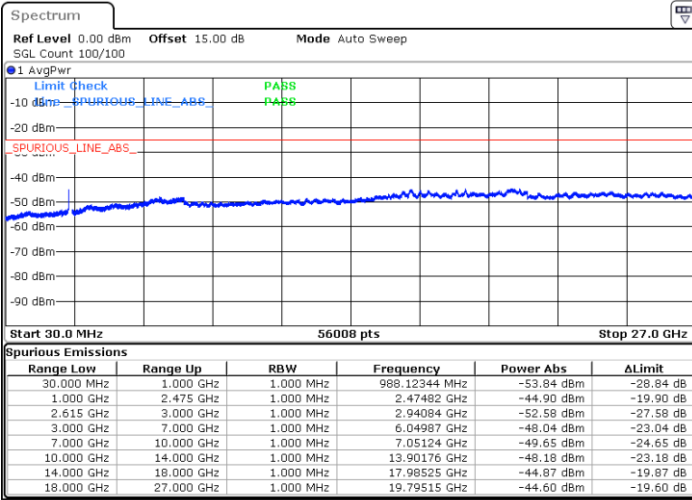

Date: 17.MAR.2023 15:25:29

LTE Band 7C / 20MHz+15MHz

QPSK

Highest Channel / 1RB0 and 1RB74

Highest Channel / 1RB99 and 1RB0

Date: 17.MAR.2023 15:50:06

Date: 17.MAR.2023 15:42:28

Highest Channel / FullIRB

N/A

Date: 17.MAR.2023 15:51:37

LTE Band 7C / 20MHz+20MHz

QPSK

Lowest Channel / 1RB0 and 1RB99

Lowest Channel / 1RB99 and 1RB0

Date: 17.MAR.2023 16:12:28

Date: 17.MAR.2023 16:10:57

Lowest Channel / FullRB

N/A

Date: 17.MAR.2023 16:20:06

LTE Band 7C / 20MHz+20MHz

QPSK

Middle Channel / 1RB0 and 1RB9

Middle Channel / 1RB99 and 1RB0

Date: 17.MAR.2023 16:43:24

Date: 17.MAR.2023 16:44:51

Middle Channel / FullIRB

N/A

Date: 17.MAR.2023 16:36:12

LTE Band 7C / 20MHz+20MHz

QPSK

Highest Channel / 1RB0 and 1RB99

Highest Channel / 1RB99 and 1RB0