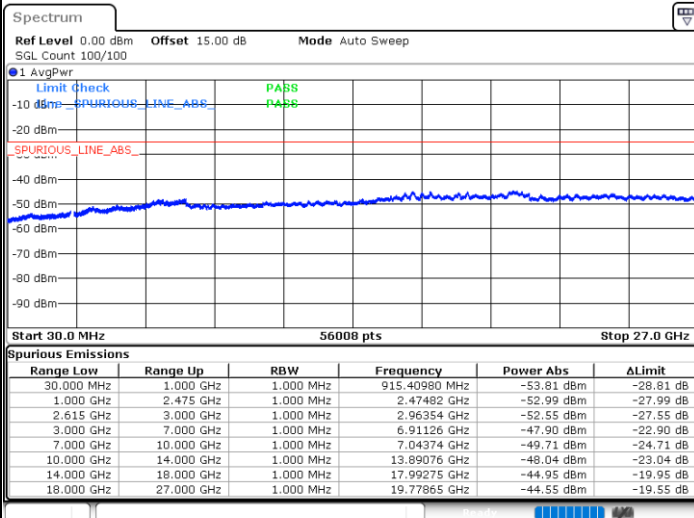

Middle Channel / FullIRB

N/A

Date: 17.MAR.2023 03:45:47

LTE Band 7C / 15MHz+20MHz

QPSK

Highest Channel / 1RB0 and 1RB99

Highest Channel / 1RB74 and 1RB0

Date: 17.MAR.2023 04:09:48

Date: 17.MAR.2023 04:02:20

Highest Channel / FullIRB

N/A

Date: 17.MAR.2023 04:11:18

LTE Band 7C / 20MHz+10MHz

QPSK

Lowest Channel / 1RB0 and 1RB49

Lowest Channel / 1RB99 and 1RB0