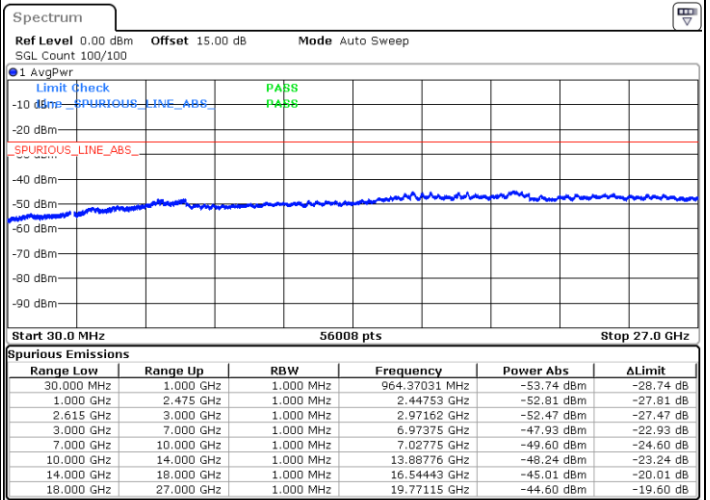

LTE Band 7C / 20MHz+15MHz

QPSK

MiddleChannel / 1RB0 and 1RB74

Middle Channel / 1RB99 and 1RB0

Date: 17.MAR.2023 15:33:06

Date: 17.MAR.2023 15:34:38

Middle Channel / FullIRB

N/A

Date: 17.MAR.2023 15:25:29

LTE Band 7C / 20MHz+15MHz

QPSK

Highest Channel / 1RB0 and 1RB74

Highest Channel / 1RB99 and 1RB0

Date: 17.MAR.2023 15:50:06

Date: 17.MAR.2023 15:42:28

Highest Channel / FullIRB

N/A

Date: 17.MAR.2023 15:51:37

LTE Band 7C / 20MHz+20MHz

QPSK

Lowest Channel / 1RB0 and 1RB99

Lowest Channel / 1RB99 and 1RB0

Date: 17.MAR.2023 16:12:28

Date: 17.MAR.2023 16:10:57