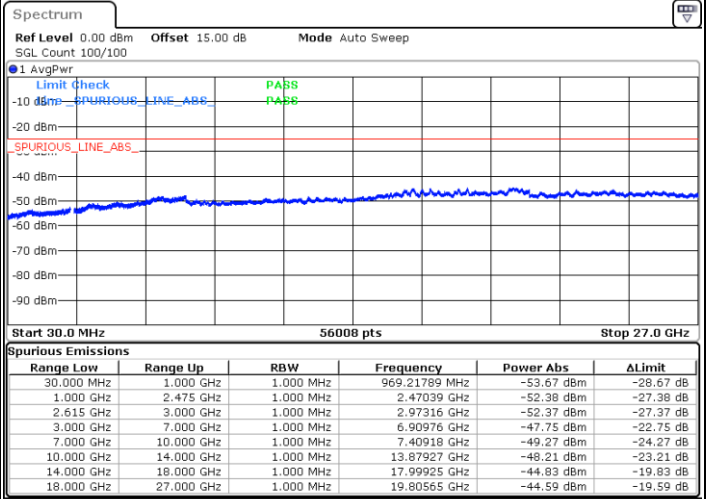

Date: 21.MAR.2023 04:33:39

LTE Band 7C / 15MHz+10MHz

16QAM

Middle Channel / 1RB0 and 1RB49

Middle Channel / 1RB74 and 1RB0

Date: 21.MAR.2023 04:44:39

Date: 21.MAR.2023 04:48:37

Middle Channel / FullIRB

N/A

Date: 21.MAR.2023 04:40:40

LTE Band 7C / 15MHz+10MHz

16QAM

Highest Channel / 1RB0 and 1RB49

Highest Channel / 1RB74 and 1RB0

Date: 21.MAR.2023 05:08:42

Date: 21.MAR.2023 05:04:42

Highest Channel / FullIRB

N/A

Date: 21.MAR.2023 05:12:41

LTE Band 7C / 15MHz+15MHz

16QAM

Lowest Channel / 1RB0 and 1RB74

Lowest Channel / 1RB74 and 1RB0

Date: 17.MAR.2023 02:44:13