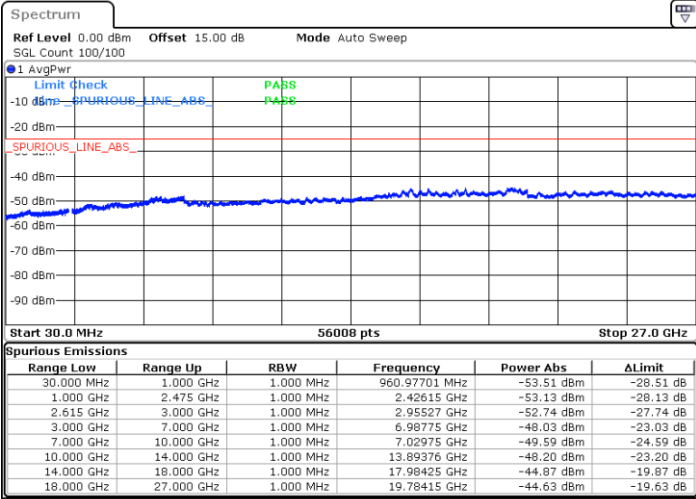

Date: 17.MAR.2023 04:02:20

Highest Channel / FullIRB

N/A

Date: 17.MAR.2023 04:11:18

LTE Band 7C / 20MHz+10MHz

QPSK

Lowest Channel / 1RB0 and 1RB49

Lowest Channel / 1RB99 and 1RB0

Date: 17.MAR.2023 01:52:00

Date: 17.MAR.2023 01:50:30

Lowest Channel / FullRB

N/A

Date: 17.MAR.2023 01:59:28

LTE Band 7C / 20MHz+10MHz

QPSK

Middle Channel / 1RB0 and 1RB49

Middle Channel / 1RB99 and 1RB0

Date: 17.MAR.2023 02:11:28

Date: 17.MAR.2023 02:12:58

Middle Channel / FullIRB

N/A

Date: 17.MAR.2023 02:04:00

LTE Band 7C / 20MHz+10MHz

QPSK

Highest Channel / 1RB0 and 1RB49

Highest Channel / 1RB99 and 1RB0

Date: 17.MAR.2023 02:28:01

Date: 17.MAR.2023 02:20:31

Highest Channel / FullIRB

N/A

Date: 17.MAR.2023 02:29:31

LTE Band 7C / 20MHz+15MHz