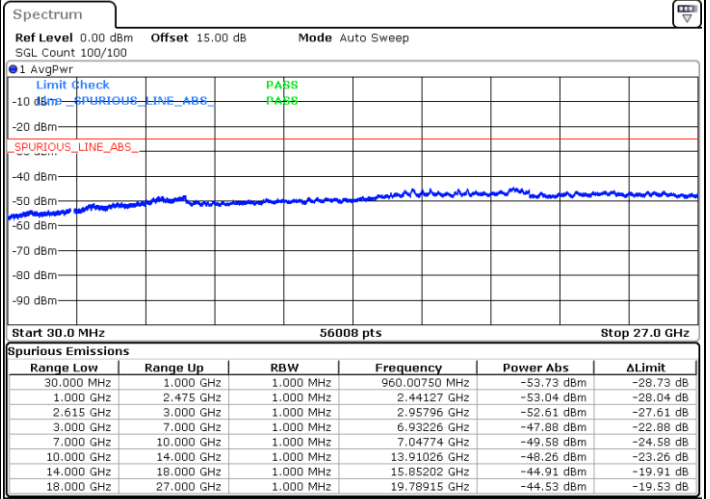

Date: 17.MAR.2023 04:02:20

Highest Channel / FullIRB

N/A

Date: 17.MAR.2023 04:11:18

LTE Band 7C / 20MHz+10MHz

QPSK

Lowest Channel / 1RB0 and 1RB49

Lowest Channel / 1RB99 and 1RB0

Date: 17.MAR.2023 01:52:00

Date: 17.MAR.2023 01:50:30

Lowest Channel / FullRB

N/A

Date: 17.MAR.2023 01:59:28

LTE Band 7C / 20MHz+10MHz

QPSK

Middle Channel / 1RB0 and 1RB49

Middle Channel / 1RB99 and 1RB0

Date: 17.MAR.2023 02:11:28

Date: 17.MAR.2023 02:12:58

Middle Channel / FullIRB

N/A

Date: 17.MAR.2023 02:04:00

LTE Band 7C / 20MHz+10MHz

QPSK

Highest Channel / 1RB0 and 1RB49

Highest Channel / 1RB99 and 1RB0

Date: 17.MAR.2023 02:28:01

Date: 17.MAR.2023 02:20:31

Highest Channel / FullIRB

N/A

Date: 17.MAR.2023 02:29:31

LTE Band 7C / 20MHz+15MHz