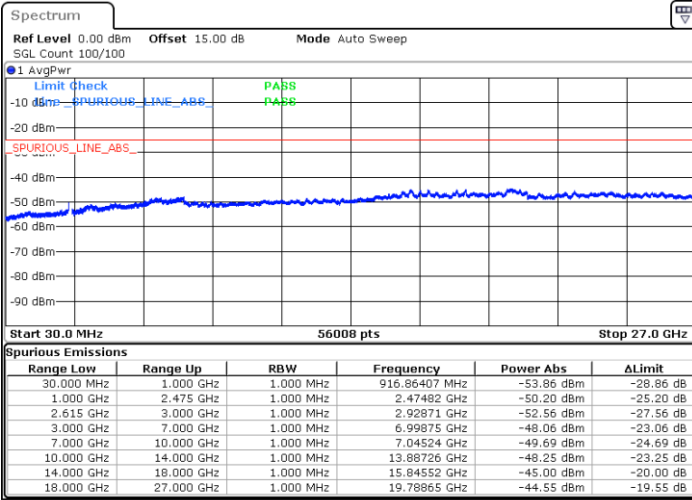

N/A

Date: 21.MAR.2023 04:40:40

LTE Band 7C / 15MHz+10MHz

16QAM

Highest Channel / 1RB0 and 1RB49

Highest Channel / 1RB74 and 1RB0

Date: 21.MAR.2023 05:08:42

Date: 21.MAR.2023 05:04:42

Highest Channel / FullIRB

N/A

Date: 21.MAR.2023 05:12:41

LTE Band 7C / 15MHz+15MHz

16QAM

Lowest Channel / 1RB0 and 1RB74

Lowest Channel / 1RB74 and 1RB0

Date: 17.MAR.2023 02:44:13

Date: 17.MAR.2023 02:39:44

Lowest Channel / FullRB

N/A

Date: 17.MAR.2023 02:48:43

LTE Band 7C / 15MHz+15MHz

16QAM

Middle Channel / 1RB0 and 1RB74

Middle Channel / 1RB74 and 1RB0