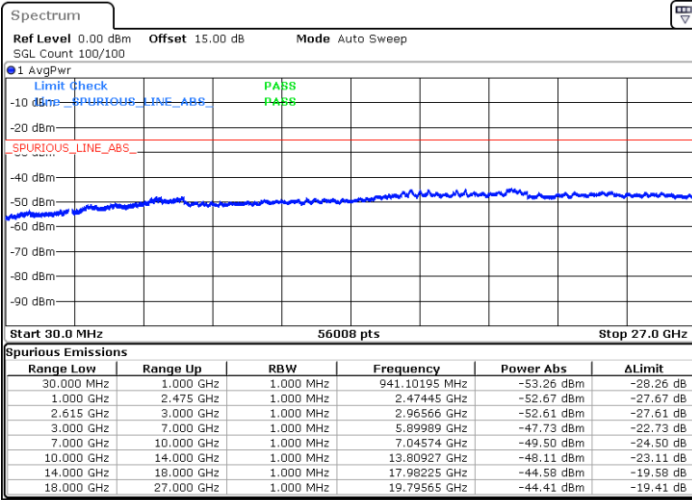

16QAM

Highest Channel / 1RB0 and 1RB99

Highest Channel / 1RB49 and 1RB0

Date: 11.MAR.2023 03:29:19

Date: 11.MAR.2023 03:25:46

Highest Channel / FullIRB

N/A

Date: 11.MAR.2023 03:32:52

LTE Band 7C / 15MHz+10MHz

16QAM

Lowest Channel / 1RB0 and 1RB49

Lowest Channel / 1RB74 and 1RB0

Date: 21.MAR.2023 03:16:26

Date: 21.MAR.2023 03:12:27

Lowest Channel / FullIRB

N/A

Date: 21.MAR.2023 04:33:39

LTE Band 7C / 15MHz+10MHz

16QAM

Middle Channel / 1RB0 and 1RB49

Middle Channel / 1RB74 and 1RB0

Date: 21.MAR.2023 04:44:39

Date: 21.MAR.2023 04:48:37

Middle Channel / FullIRB