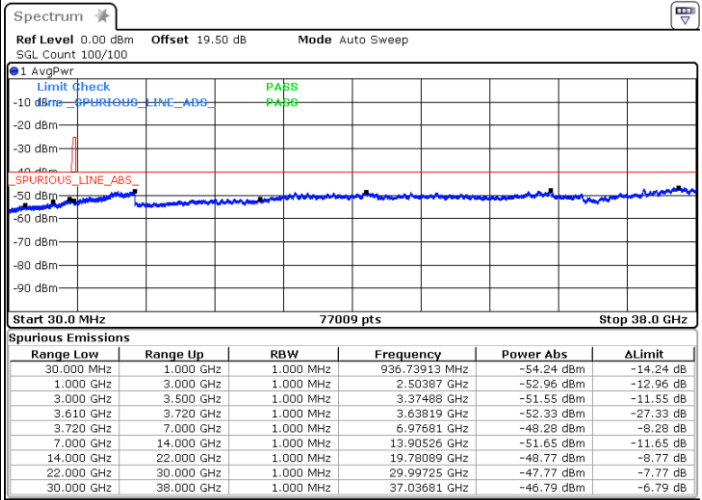

Date: 13.MAR.2023 17:41:28

LTE Band 48 / 15MHz

QPSK

Highest Channel / 1RB0

Highest Channel / 1RBmax

Date: 13.MAR.2023 18:02:16

Date: 13.MAR.2023 18:16:38

Highest Channel / FullIRB

N/A

Date: 13.MAR.2023 17:58:29

LTE Band 48 / 20MHz

QPSK

Lowest Channel / 1RB0

Lowest Channel / 1RBmax

Date: 21.MAR.2023 18:04:00

Date: 21.MAR.2023 18:05:29

Lowest Channel / FullIRB

N/A

Date: 17.MAR.2023 19:11:48

LTE Band 48 / 20MHz

QPSK

Middle Channel / 1RB0

Middle Channel / 1RBmax

Date: 21.MAR.2023 18:11:36