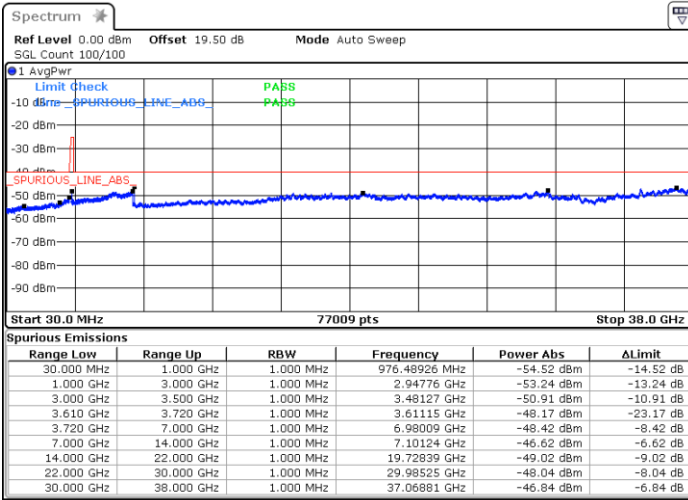

Middle Channel / 1RB0

Middle Channel / 1RBmax

Date: 21.MAR.2023 17:22:08

Date: 21.MAR.2023 17:30:03

Middle Channel / FullIRB

N/A

Date: 13.MAR.2023 12:42:01

LTE Band 48 / 5MHz

16QAM

Highest Channel / 1RB0

Highest Channel / 1RBmax

Date: 21.MAR.2023 17:36:25

Date: 21.MAR.2023 17:34:53

Highest Channel / FullIRB

N/A

Date: 13.MAR.2023 15:34:56

LTE Band 48 / 10MHz

16QAM

Lowest Channel / 1RB0

Lowest Channel / 1RBmax

Date: 13.MAR.2023 15:53:23

Date: 13.MAR.2023 15:46:53

Lowest Channel / FullIRB

N/A