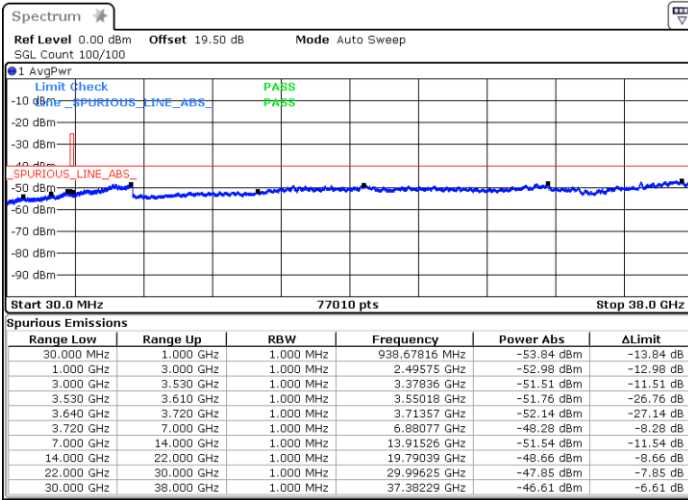

LTE Band 48 / 10MHz

16QAM

Lowest Channel / 1RB0

Lowest Channel / 1RBmax

Date: 13.MAR.2023 15:53:23

Date: 13.MAR.2023 15:46:53

Lowest Channel / FullIRB

N/A

Date: 13.MAR.2023 16:03:03

LTE Band 48 / 10MHz

16QAM

MiddleChannel / 1RB0

Middle Channel / 1RBmax

Date: 21.MAR.2023 17:43:39

Date: 21.MAR.2023 17:50:32

Middle Channel / FullIRB

N/A

Date: 13.MAR.2023 16:14:14

LTE Band 48 / 10MHz

16QAM

Highest Channel / 1RB0

Highest Channel / 1RBmax

Date: 21.MAR.2023 18:00:14

Date: 21.MAR.2023 17:55:42

Highest Channel / FullIRB

N/A

Date: 13.MAR.2023 16:52:26

LTE Band 48 / 15MHz

16QAM

Lowest Channel / 1RB0

Lowest Channel / 1RBmax

Date: 13.MAR.2023 17:09:50