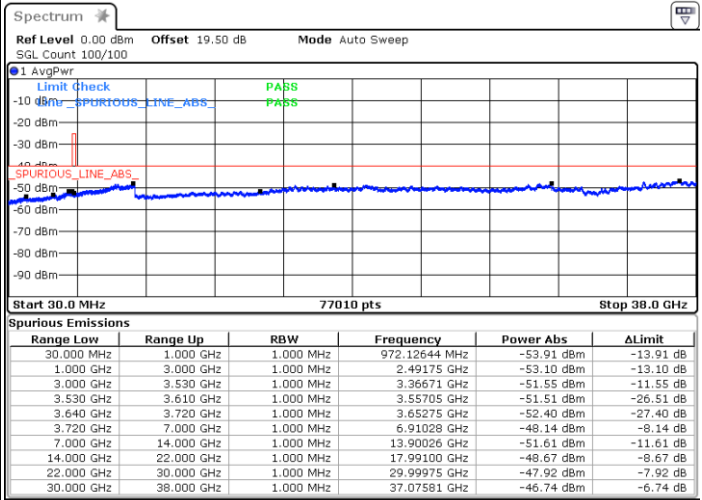

LTE Band 48 / 10MHz

16QAM

Lowest Channel / 1RB0

Lowest Channel / 1RBmax

Date: 13.MAR.2023 15:53:23

Date: 13.MAR.2023 15:46:53

Lowest Channel / FullIRB

N/A

Date: 13.MAR.2023 16:03:03

LTE Band 48 / 10MHz

16QAM

MiddleChannel / 1RB0

Middle Channel / 1RBmax

Date: 21.MAR.2023 17:43:39

Date: 21.MAR.2023 17:50:32

Middle Channel / FullIRB

N/A

Date: 13.MAR.2023 16:14:14

LTE Band 48 / 10MHz

16QAM

Highest Channel / 1RB0

Highest Channel / 1RBmax

Date: 21.MAR.2023 18:00:14

Date: 21.MAR.2023 17:55:42

Highest Channel / FullIRB

N/A

Date: 13.MAR.2023 16:52:26

LTE Band 48 / 15MHz

16QAM

Lowest Channel / 1RB0

Lowest Channel / 1RBmax

Date: 13.MAR.2023 17:09:50