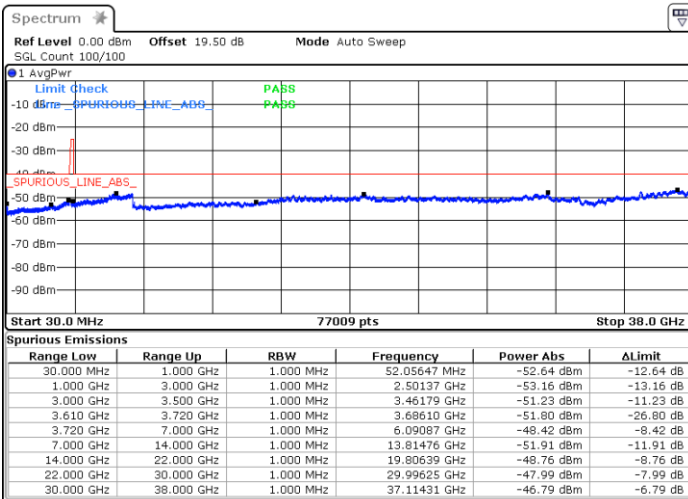

Lowest Channel / FullIRB

N/A

Date: 13.MAR.2023 12:34:11