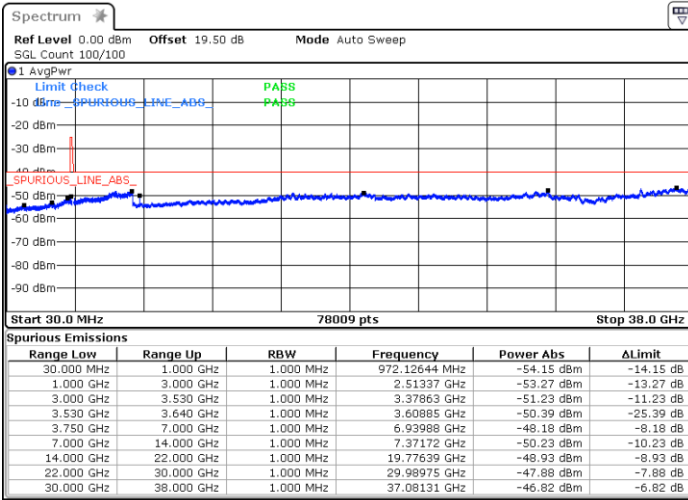

Date: 13.MAR.2023 17:41:28

LTE Band 48 / 15MHz

QPSK

Highest Channel / 1RB0

Highest Channel / 1RBmax

Date: 13.MAR.2023 18:02:16

Date: 13.MAR.2023 18:16:38

Highest Channel / FullIRB

N/A

Date: 13.MAR.2023 17:58:29

LTE Band 48 / 20MHz

QPSK

Lowest Channel / 1RB0

Lowest Channel / 1RBmax

Date: 21.MAR.2023 18:04:00

Date: 21.MAR.2023 18:05:29

Lowest Channel / FullIRB

N/A

Date: 17.MAR.2023 19:11:48

LTE Band 48 / 20MHz

QPSK

Middle Channel / 1RB0

Middle Channel / 1RBmax

Date: 21.MAR.2023 18:11:36