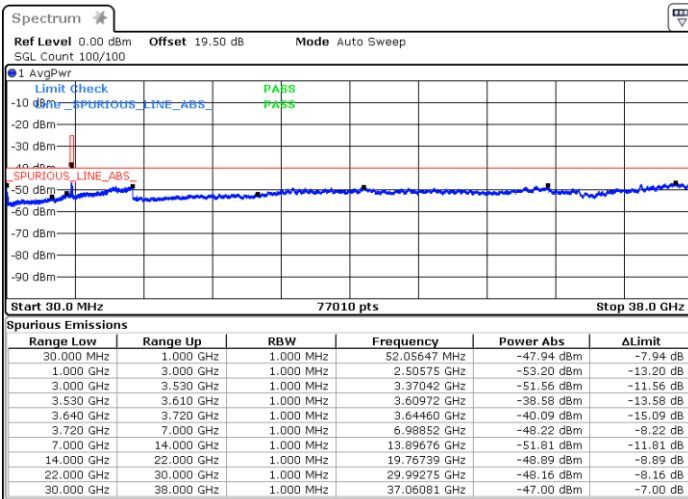

Date: 13.MAR.2023 15:38:35

Highest Channel / FullIRB

N/A

Date: 13.MAR.2023 15:36:40

LTE Band 48 / 10MHz

64QAM

Lowest Channel / 1RB0

Lowest Channel / 1RBmax

Date: 13.MAR.2023 15:51:14

Date: 13.MAR.2023 15:49:19

Lowest Channel / FullIRB

N/A

Date: 13.MAR.2023 16:10:15

LTE Band 48 / 10MHz

64QAM

MiddleChannel / 1RB0

Middle Channel / 1RBmax

Date: 21.MAR.2023 17:48:18

Date: 13.MAR.2023 16:28:20

Middle Channel / FullIRB

N/A

Date: 13.MAR.2023 16:12:42

LTE Band 48 / 10MHz

64QAM

Highest Channel / 1RB0

Highest Channel / 1RBmax

Date: 21.MAR.2023 18:01:50

Date: 13.MAR.2023 16:40:19

Highest Channel / FullIRB

N/A

Date: 13.MAR.2023 16:54:57

LTE Band 48 / 15MHz