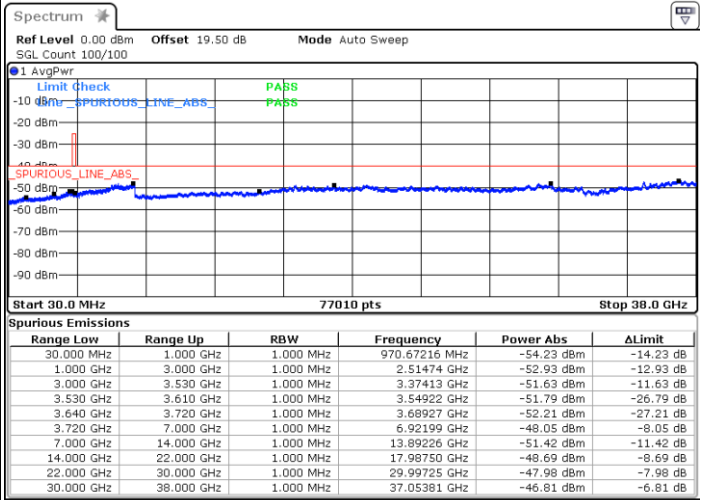

Date: 21.MAR.2023 18:16:57

Date: 21.MAR.2023 18:22:48

Highest Channel / FullIRB

N/A

Date: 17.MAR.2023 19:16:17

LTE Band 48 / 5MHz

16QAM

Lowest Channel / 1RB0

Lowest Channel / 1RBmax

Date: 13.MAR.2023 12:08:48

Date: 21.MAR.2023 17:19:18

Lowest Channel / FullIRB

N/A

Date: 13.MAR.2023 12:36:04

LTE Band 48 / 5MHz

16QAM

Middle Channel / 1RB0

Middle Channel / 1RBmax

Date: 21.MAR.2023 17:22:08

Date: 21.MAR.2023 17:30:03

Middle Channel / FullIRB

N/A

Date: 13.MAR.2023 12:42:01

LTE Band 48 / 5MHz