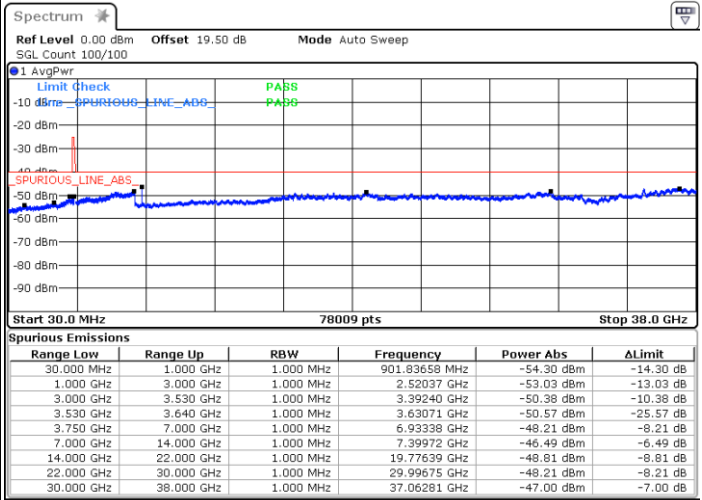

Middle Channel / FullIRB

N/A

Date: 13.MAR.2023 12:44:47

LTE Band 48 / 5MHz

64QAM

Highest Channel / 1RB0

Highest Channel / 1RBmax

Date: 13.MAR.2023 12:57:45

Date: 13.MAR.2023 15:38:35

Highest Channel / FullIRB

N/A

Date: 13.MAR.2023 15:36:40

LTE Band 48 / 10MHz

64QAM

Lowest Channel / 1RB0

Lowest Channel / 1RBmax