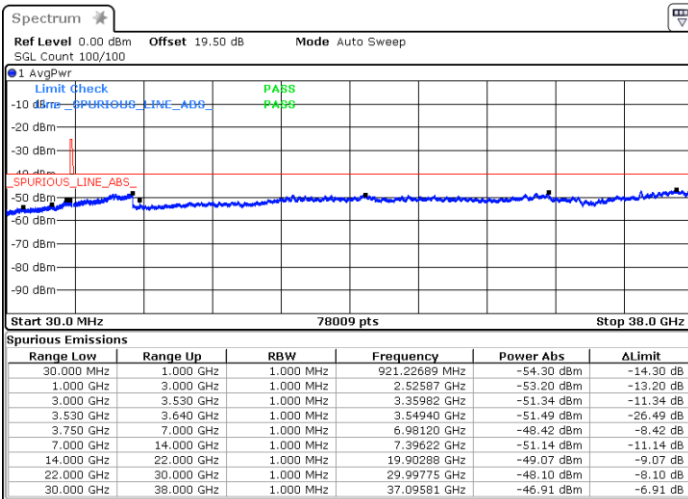

Middle Channel / FullIRB

N/A

Date: 13.MAR.2023 12:44:47

LTE Band 48 / 5MHz

64QAM

Highest Channel / 1RB0

Highest Channel / 1RBmax

Date: 13.MAR.2023 12:57:45

Date: 13.MAR.2023 15:38:35

Highest Channel / FullIRB

N/A

Date: 13.MAR.2023 15:36:40

LTE Band 48 / 10MHz

64QAM

Lowest Channel / 1RB0

Lowest Channel / 1RBmax