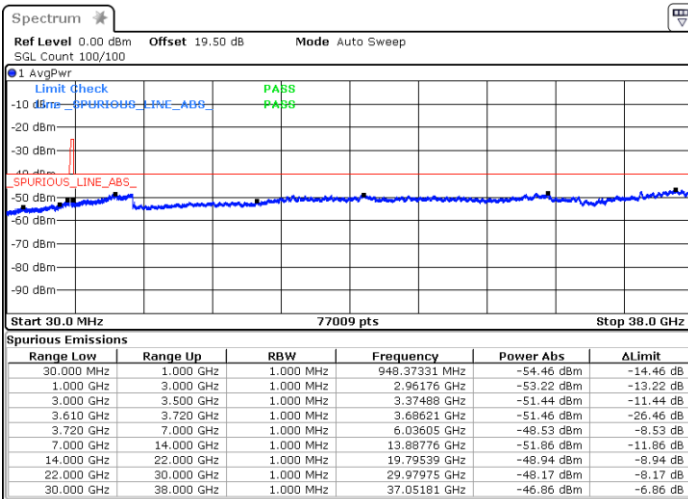

Date: 21.MAR.2023 18:16:57

Date: 21.MAR.2023 18:22:48

Highest Channel / FullIRB

N/A

Date: 17.MAR.2023 19:16:17

LTE Band 48 / 5MHz

16QAM

Lowest Channel / 1RB0

Lowest Channel / 1RBmax

Date: 13.MAR.2023 12:08:48

Date: 21.MAR.2023 17:19:18

Lowest Channel / FullIRB

N/A

Date: 13.MAR.2023 12:36:04

LTE Band 48 / 5MHz

16QAM

Middle Channel / 1RB0

Middle Channel / 1RBmax

Date: 21.MAR.2023 17:22:08

Date: 21.MAR.2023 17:30:03

Middle Channel / FullIRB

N/A

Date: 13.MAR.2023 12:42:01

LTE Band 48 / 5MHz