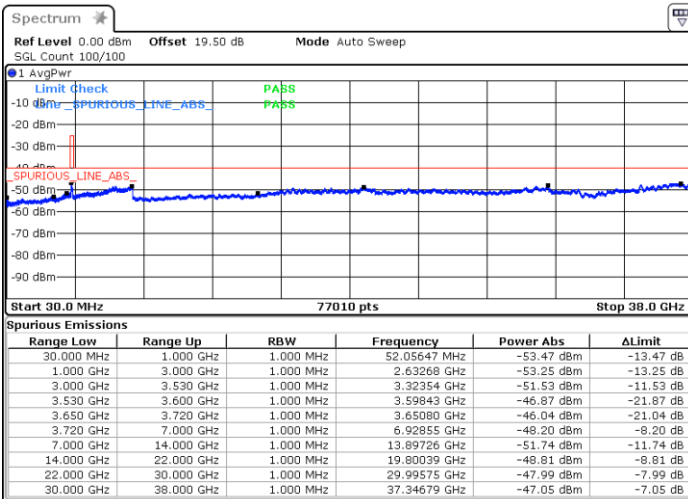

Highest Channel / 1RB0

Highest Channel / 1RBmax

Date: 21.MAR.2023 18:01:50

Date: 13.MAR.2023 16:40:19

Highest Channel / FullIRB

N/A

Date: 13.MAR.2023 16:54:57

LTE Band 48 / 15MHz

64QAM

Lowest Channel / 1RB0

Lowest Channel / 1RBmax

Date: 13.MAR.2023 17:13:14

Date: 13.MAR.2023 17:16:04

Lowest Channel / FullIRB

N/A

Date: 13.MAR.2023 16:57:15

LTE Band 48 / 15MHz

64QAM

Middle Channel / 1RB0

Middle Channel / 1RBmax

Date: 13.MAR.2023 17:32:31

Date: 13.MAR.2023 17:30:07

Middle Channel / FullIRB

N/A

Date: 13.MAR.2023 17:48:02

LTE Band 48 / 15MHz

64QAM

Highest Channel / 1RB0

Highest Channel / 1RBmax

Date: 13.MAR.2023 18:07:06

Date: 13.MAR.2023 18:09:17

Highest Channel / FullIRB