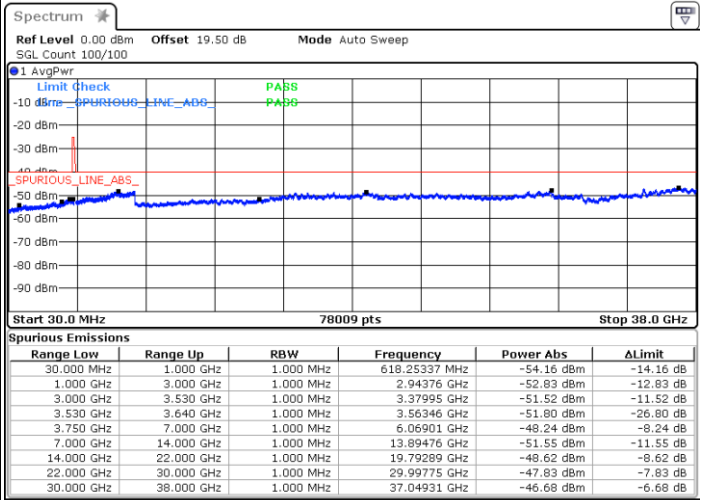

Date: 13.MAR.2023 16:03:03

LTE Band 48 / 10MHz

16QAM

MiddleChannel / 1RB0

Middle Channel / 1RBmax

Date: 21.MAR.2023 17:43:39

Date: 21.MAR.2023 17:50:32

Middle Channel / FullIRB

N/A

Date: 13.MAR.2023 16:14:14

LTE Band 48 / 10MHz

16QAM

Highest Channel / 1RB0

Highest Channel / 1RBmax

Date: 21.MAR.2023 18:00:14

Date: 21.MAR.2023 17:55:42

Highest Channel / FullIRB

N/A

Date: 13.MAR.2023 16:52:26

LTE Band 48 / 15MHz

16QAM

Lowest Channel / 1RB0

Lowest Channel / 1RBmax

Date: 13.MAR.2023 17:09:50