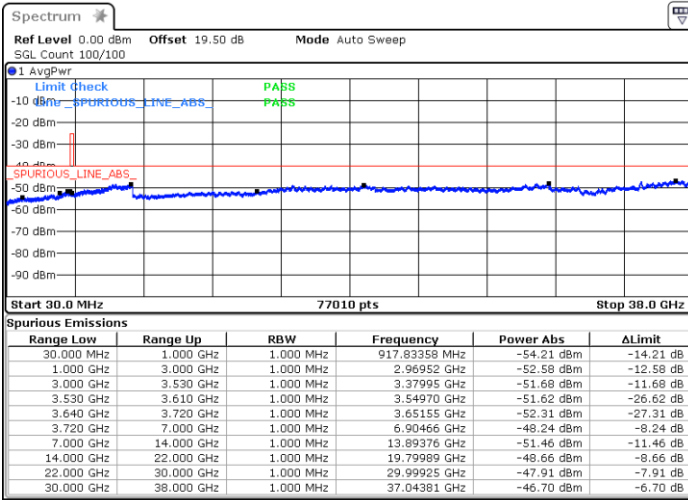

Date: 21.MAR.2023 18:16:57

Date: 21.MAR.2023 18:22:48

Highest Channel / FullIRB

N/A

Date: 17.MAR.2023 19:16:17

LTE Band 48 / 5MHz

16QAM

Lowest Channel / 1RB0

Lowest Channel / 1RBmax

Date: 13.MAR.2023 12:08:48

Date: 21.MAR.2023 17:19:18

Lowest Channel / FullIRB

N/A

Date: 13.MAR.2023 12:36:04

LTE Band 48 / 5MHz

16QAM

Middle Channel / 1RB0

Middle Channel / 1RBmax

Date: 21.MAR.2023 17:22:08

Date: 21.MAR.2023 17:30:03

Middle Channel / FullIRB

N/A

Date: 13.MAR.2023 12:42:01

LTE Band 48 / 5MHz