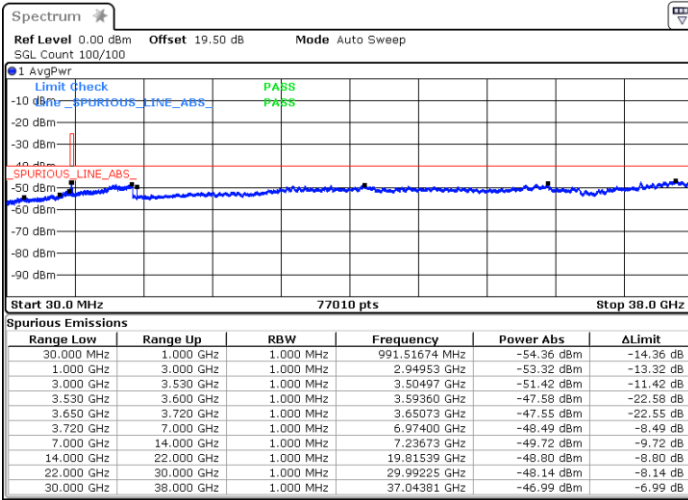

LTE Band 48 / 15MHz

QPSK

Middle Channel / 1RB0

Middle Channel / 1RBmax

Date: 13.MAR.2023 17:38:25

Date: 13.MAR.2023 17:22:55

Middle Channel / FullIRB

N/A

Date: 13.MAR.2023 17:41:28

LTE Band 48 / 15MHz

QPSK

Highest Channel / 1RB0

Highest Channel / 1RBmax

Date: 13.MAR.2023 18:02:16

Date: 13.MAR.2023 18:16:38

Highest Channel / FullIRB