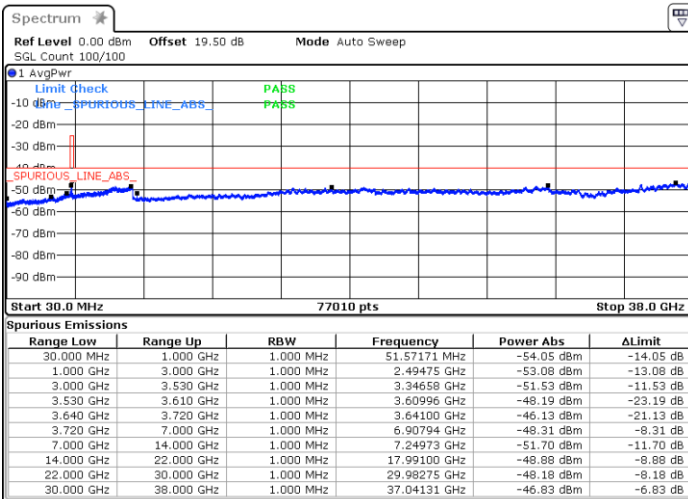

Date: 17.MAR.2023 19:19:29

LTE Band 48 / 5MHz

64QAM

Lowest Channel / 1RB0

Lowest Channel / 1RBmax

Date: 13.MAR.2023 12:13:39

Date: 13.MAR.2023 12:31:34

Lowest Channel / FullIRB

N/A

Date: 13.MAR.2023 12:34:11

LTE Band 48 / 5MHz

64QAM

Middle Channel / 1RB0

Middle Channel / 1RBmax

Date: 21.MAR.2023 17:24:15

Date: 21.MAR.2023 17:31:25

Middle Channel / FullIRB

N/A

Date: 13.MAR.2023 12:44:47

LTE Band 48 / 5MHz

64QAM

Highest Channel / 1RB0

Highest Channel / 1RBmax

Date: 13.MAR.2023 12:57:45

Date: 13.MAR.2023 15:38:35

Highest Channel / FullIRB

N/A

Date: 13.MAR.2023 15:36:40

LTE Band 48 / 10MHz

64QAM

Lowest Channel / 1RB0

Lowest Channel / 1RBmax