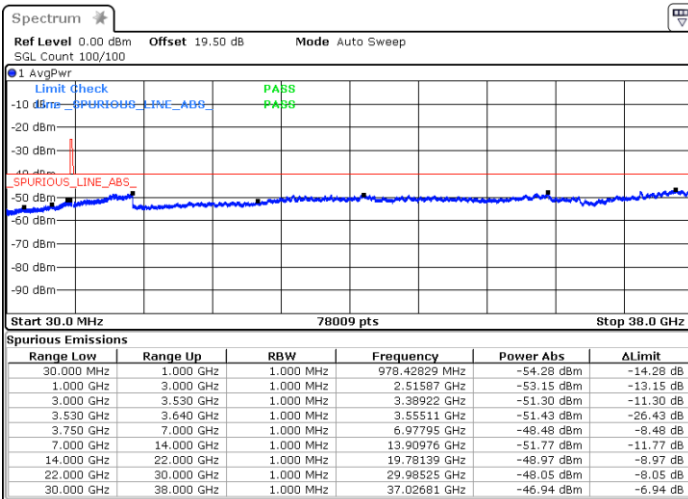

LTE Band 48 / 15MHz

64QAM

Middle Channel / 1RB0

Middle Channel / 1RBmax

Date: 13.MAR.2023 17:32:31

Date: 13.MAR.2023 17:30:07

Middle Channel / FullIRB

N/A

Date: 13.MAR.2023 17:48:02

LTE Band 48 / 15MHz

64QAM

Highest Channel / 1RB0

Highest Channel / 1RBmax

Date: 13.MAR.2023 18:07:06

Date: 13.MAR.2023 18:09:17

Highest Channel / FullIRB

N/A

Date: 13.MAR.2023 17:50:51

LTE Band 48 / 20MHz

64QAM

Lowest Channel / 1RB0

Lowest Channel / 1RBmax

Date: 17.MAR.2023 19:05:09

Date: 17.MAR.2023 18:56:15