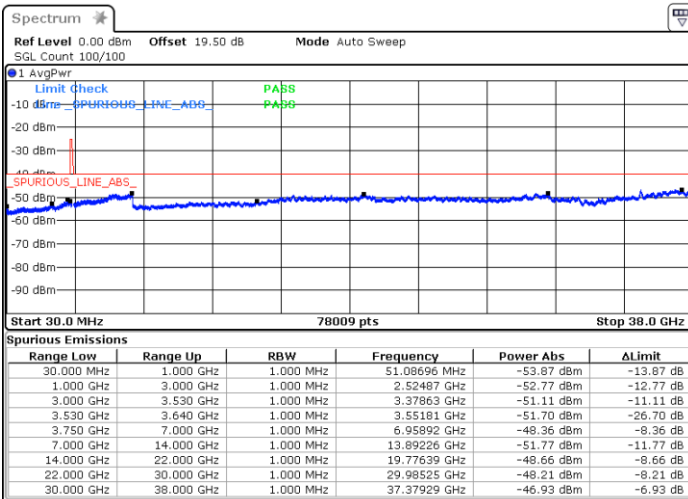

Date: 13.MAR.2023 17:36:22

Date: 13.MAR.2023 17:27:10

Middle Channel / FullIRB

N/A

Date: 13.MAR.2023 17:46:26

LTE Band 48 / 15MHz

16QAM

Highest Channel / 1RB0

Highest Channel / 1RBmax

Date: 13.MAR.2023 18:05:08

Date: 13.MAR.2023 18:11:03

Highest Channel / FullIRB

N/A

Date: 13.MAR.2023 17:56:30

LTE Band 48 / 20MHz

16QAM

Lowest Channel / 1RB0

Lowest Channel / 1RBmax

Date: 17.MAR.2023 19:02:52

Date: 21.MAR.2023 18:07:14

Lowest Channel / FullIRB

N/A

Date: 17.MAR.2023 19:08:52

LTE Band 48 / 20MHz