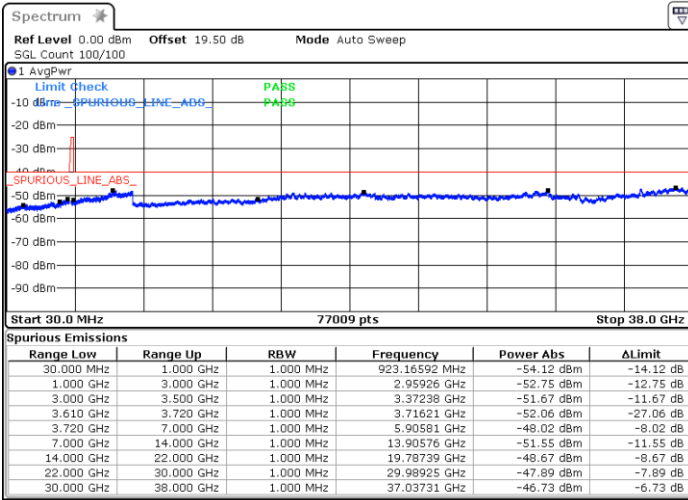

Date: 13.MAR.2023 17:41:28

LTE Band 48 / 15MHz

QPSK

Highest Channel / 1RB0

Highest Channel / 1RBmax

Date: 13.MAR.2023 18:02:16

Date: 13.MAR.2023 18:16:38

Highest Channel / FullIRB

N/A

Date: 13.MAR.2023 17:58:29

LTE Band 48 / 20MHz

QPSK

Lowest Channel / 1RB0

Lowest Channel / 1RBmax

Date: 21.MAR.2023 18:04:00

Date: 21.MAR.2023 18:05:29

Lowest Channel / FullIRB

N/A

Date: 17.MAR.2023 19:11:48

LTE Band 48 / 20MHz

QPSK

Middle Channel / 1RB0

Middle Channel / 1RBmax

Date: 21.MAR.2023 18:11:36

Date: 21.MAR.2023 18:09:45

Middle Channel / FullIRB

N/A

Date: 17.MAR.2023 18:31:20

LTE Band 48 / 20MHz

QPSK

Highest Channel / 1RB0

Highest Channel / 1RBmax