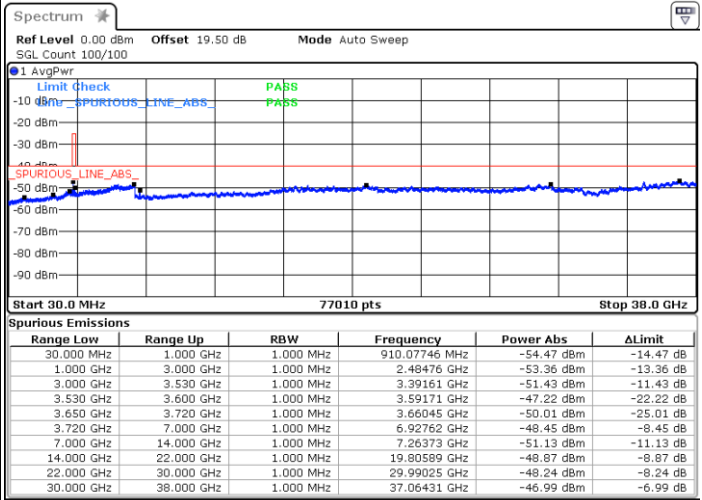

Highest Channel / FullIRB

N/A

Date: 13.MAR.2023 16:52:26

LTE Band 48 / 15MHz

16QAM

Lowest Channel / 1RB0

Lowest Channel / 1RBmax

Date: 13.MAR.2023 17:09:50

Date: 13.MAR.2023 17:18:33

Lowest Channel / FullIRB

N/A

Date: 13.MAR.2023 16:59:47

LTE Band 48 / 15MHz

16QAM

Middle Channel / 1RB0

Middle Channel / 1RBmax

Date: 13.MAR.2023 17:36:22

Date: 13.MAR.2023 17:27:10

Middle Channel / FullIRB

N/A

Date: 13.MAR.2023 17:46:26

LTE Band 48 / 15MHz

16QAM

Highest Channel / 1RB0

Highest Channel / 1RBmax

Date: 13.MAR.2023 18:05:08

Date: 13.MAR.2023 18:11:03

Highest Channel / FullIRB

N/A

Date: 13.MAR.2023 17:56:30

LTE Band 48 / 20MHz

16QAM