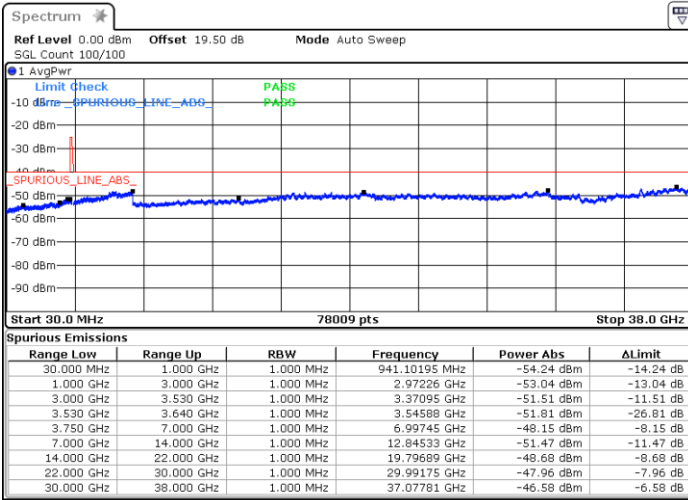

Date: 13.MAR.2023 16:03:03

LTE Band 48 / 10MHz

16QAM

MiddleChannel / 1RB0

Middle Channel / 1RBmax

Date: 21.MAR.2023 17:43:39

Date: 21.MAR.2023 17:50:32

Middle Channel / FullIRB

N/A

Date: 13.MAR.2023 16:14:14

LTE Band 48 / 10MHz

16QAM

Highest Channel / 1RB0

Highest Channel / 1RBmax

Date: 21.MAR.2023 18:00:14

Date: 21.MAR.2023 17:55:42

Highest Channel / FullIRB

N/A

Date: 13.MAR.2023 16:52:26

LTE Band 48 / 15MHz

16QAM

Lowest Channel / 1RB0

Lowest Channel / 1RBmax

Date: 13.MAR.2023 17:09:50