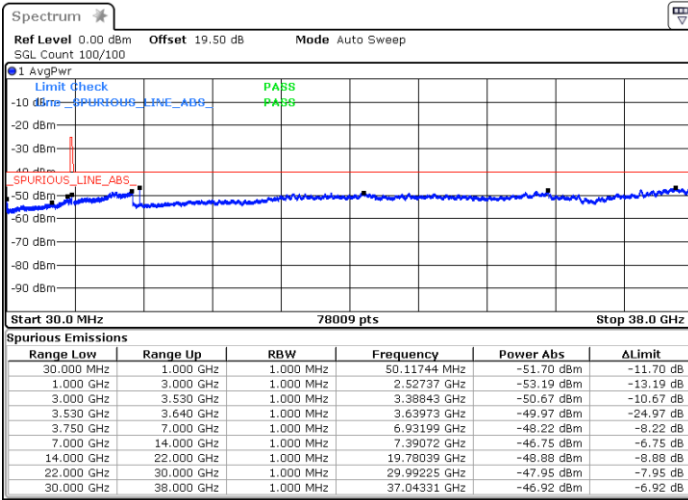

Middle Channel / FullIRB

N/A

Date: 13.MAR.2023 12:44:47

LTE Band 48 / 5MHz

64QAM

Highest Channel / 1RB0

Highest Channel / 1RBmax

Date: 13.MAR.2023 12:57:45

Date: 13.MAR.2023 15:38:35

Highest Channel / FullIRB

N/A

Date: 13.MAR.2023 15:36:40

LTE Band 48 / 10MHz

64QAM

Lowest Channel / 1RB0

Lowest Channel / 1RBmax