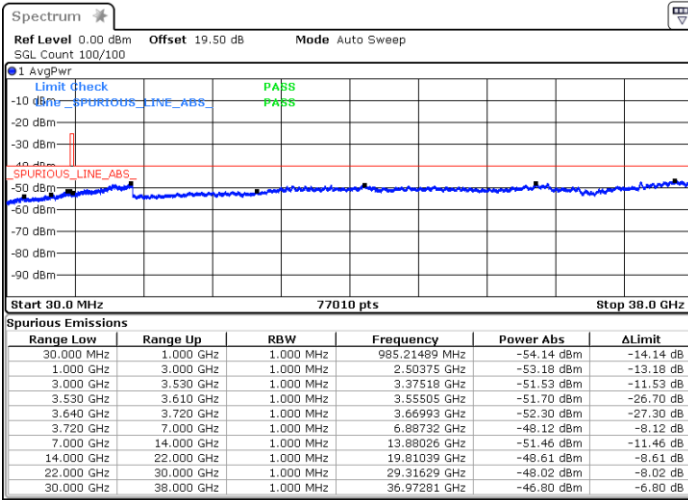

Date: 13.MAR.2023 15:38:35

Highest Channel / FullIRB

N/A

Date: 13.MAR.2023 15:36:40

LTE Band 48 / 10MHz

64QAM

Lowest Channel / 1RB0

Lowest Channel / 1RBmax

Date: 13.MAR.2023 15:51:14

Date: 13.MAR.2023 15:49:19

Lowest Channel / FullIRB

N/A

Date: 13.MAR.2023 16:10:15

LTE Band 48 / 10MHz

64QAM

MiddleChannel / 1RB0

Middle Channel / 1RBmax

Date: 21.MAR.2023 17:48:18

Date: 13.MAR.2023 16:28:20

Middle Channel / FullIRB

N/A

Date: 13.MAR.2023 16:12:42

LTE Band 48 / 10MHz

64QAM

Highest Channel / 1RB0

Highest Channel / 1RBmax

Date: 21.MAR.2023 18:01:50

Date: 13.MAR.2023 16:40:19

Highest Channel / FullIRB

N/A

Date: 13.MAR.2023 16:54:57

LTE Band 48 / 15MHz