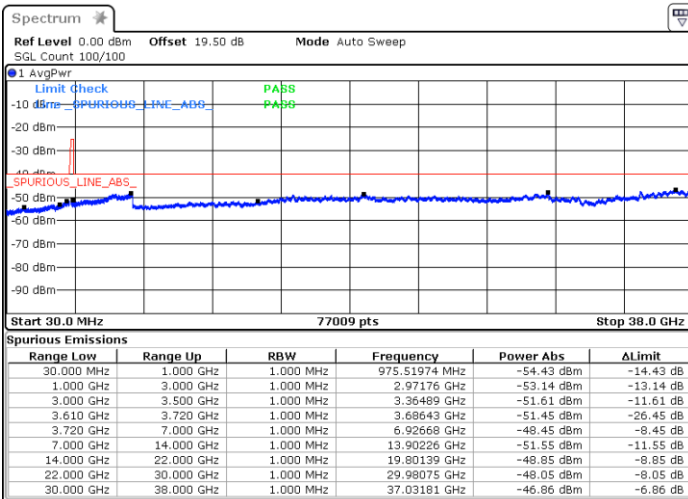

Highest Channel / 1RB0

Highest Channel / 1RBmax

Date: 21.MAR.2023 18:01:50

Date: 13.MAR.2023 16:40:19

Highest Channel / FullIRB

N/A

Date: 13.MAR.2023 16:54:57

LTE Band 48 / 15MHz

64QAM

Lowest Channel / 1RB0

Lowest Channel / 1RBmax

Date: 13.MAR.2023 17:13:14

Date: 13.MAR.2023 17:16:04

Lowest Channel / FullIRB

N/A

Date: 13.MAR.2023 16:57:15

LTE Band 48 / 15MHz

64QAM

Middle Channel / 1RB0

Middle Channel / 1RBmax

Date: 13.MAR.2023 17:32:31

Date: 13.MAR.2023 17:30:07

Middle Channel / FullIRB

N/A