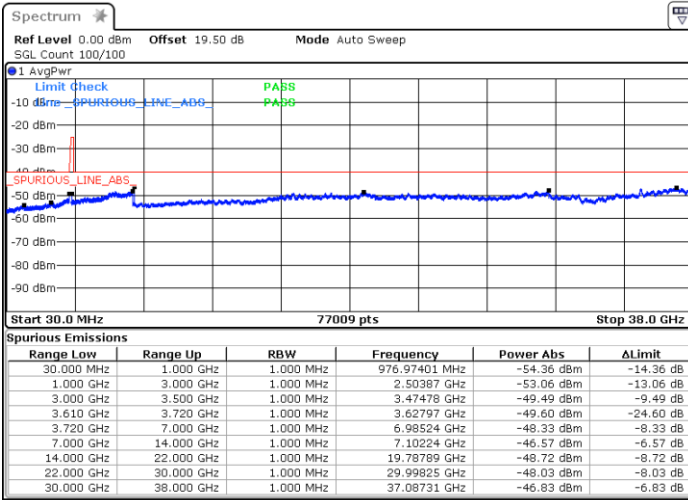

Date: 13.MAR.2023 17:36:22

Date: 13.MAR.2023 17:27:10

Middle Channel / FullIRB

N/A

Date: 13.MAR.2023 17:46:26

LTE Band 48 / 15MHz

16QAM

Highest Channel / 1RB0

Highest Channel / 1RBmax

Date: 13.MAR.2023 18:05:08

Date: 13.MAR.2023 18:11:03

Highest Channel / FullIRB

N/A

Date: 13.MAR.2023 17:56:30

LTE Band 48 / 20MHz

16QAM

Lowest Channel / 1RB0

Lowest Channel / 1RBmax

Date: 17.MAR.2023 19:02:52

Date: 21.MAR.2023 18:07:14

Lowest Channel / FullIRB

N/A

Date: 17.MAR.2023 19:08:52

LTE Band 48 / 20MHz