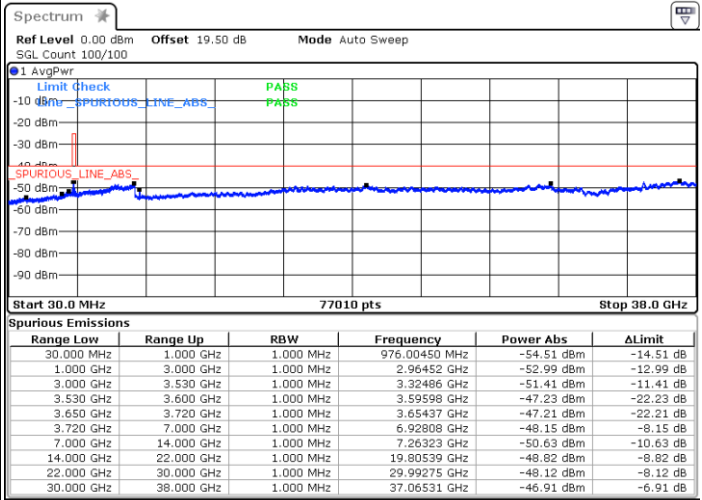

LTE Band 48 / 15MHz

QPSK

Middle Channel / 1RB0

Middle Channel / 1RBmax

Date: 13.MAR.2023 17:38:25

Date: 13.MAR.2023 17:22:55

Middle Channel / FullIRB

N/A

Date: 13.MAR.2023 17:41:28

LTE Band 48 / 15MHz

QPSK

Highest Channel / 1RB0

Highest Channel / 1RBmax

Date: 13.MAR.2023 18:02:16

Date: 13.MAR.2023 18:16:38

Highest Channel / FullIRB