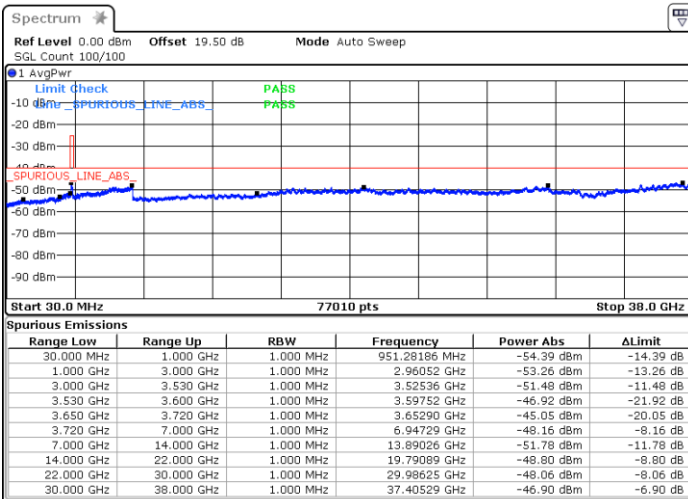

Highest Channel / FullIRB

N/A

Date: 13.MAR.2023 16:52:26

LTE Band 48 / 15MHz

16QAM

Lowest Channel / 1RB0

Lowest Channel / 1RBmax

Date: 13.MAR.2023 17:09:50

Date: 13.MAR.2023 17:18:33

Lowest Channel / FullIRB

N/A

Date: 13.MAR.2023 16:59:47

LTE Band 48 / 15MHz

16QAM

Middle Channel / 1RB0

Middle Channel / 1RBmax

Date: 13.MAR.2023 17:36:22

Date: 13.MAR.2023 17:27:10

Middle Channel / FullIRB

N/A

Date: 13.MAR.2023 17:46:26

LTE Band 48 / 15MHz

16QAM

Highest Channel / 1RB0

Highest Channel / 1RBmax

Date: 13.MAR.2023 18:05:08

Date: 13.MAR.2023 18:11:03

Highest Channel / FullIRB

N/A

Date: 13.MAR.2023 17:56:30

LTE Band 48 / 20MHz

16QAM