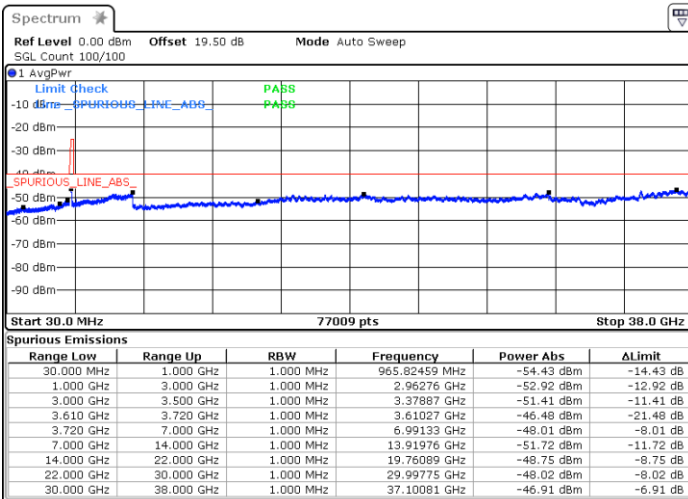

Lowest Channel / FullIRB

N/A

Date: 17.MAR.2023 19:06:55