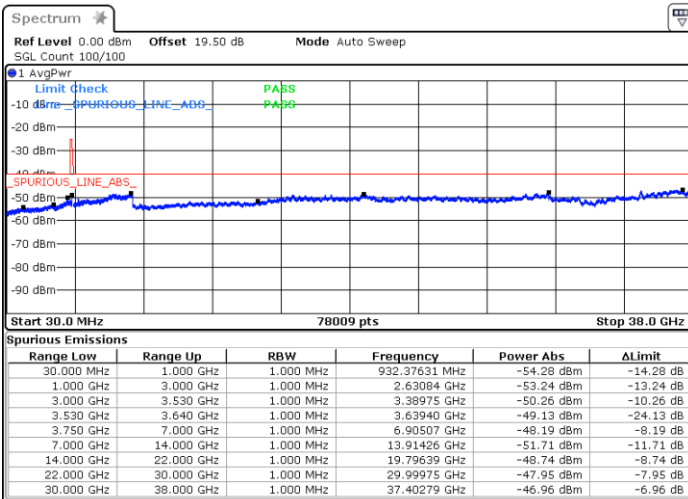

Lowest Channel / 1RB0

Lowest Channel / 1RBmax

Date: 17.MAR.2023 19:02:52

Date: 21.MAR.2023 18:07:14

Lowest Channel / FullIRB

N/A

Date: 17.MAR.2023 19:08:52

LTE Band 48 / 20MHz

LTE Band 48 / 20MHz

16QAM

Highest Channel / 1RB0

Highest Channel / 1RBmax

Date: 23.MAR.2023 10:57:22

Date: 21.MAR.2023 18:18:56

Highest Channel / FullIRB

N/A

Date: 17.MAR.2023 19:19:29

LTE Band 48 / 5MHz

64QAM

Lowest Channel / 1RB0

Lowest Channel / 1RBmax

Date: 13.MAR.2023 12:13:39

Date: 13.MAR.2023 12:31:34

Lowest Channel / FullIRB