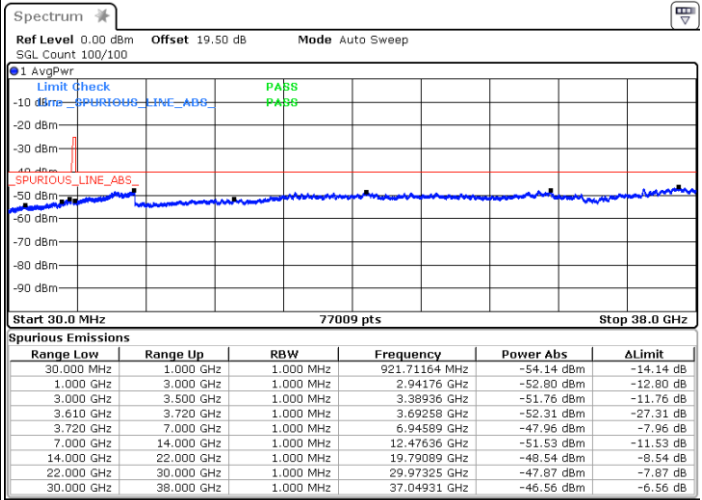

Date: 21.MAR.2023 18:09:45

Middle Channel / FullIRB

N/A

Date: 17.MAR.2023 18:31:20

LTE Band 48 / 20MHz

QPSK

Highest Channel / 1RB0

Highest Channel / 1RBmax

Date: 21.MAR.2023 18:16:57

Date: 21.MAR.2023 18:22:48

Highest Channel / FullIRB

N/A

Date: 17.MAR.2023 19:16:17

LTE Band 48 / 5MHz

16QAM

Lowest Channel / 1RB0

Lowest Channel / 1RBmax

Date: 13.MAR.2023 12:08:48

Date: 21.MAR.2023 17:19:18

Lowest Channel / FullIRB

N/A

Date: 13.MAR.2023 12:36:04

LTE Band 48 / 5MHz

16QAM