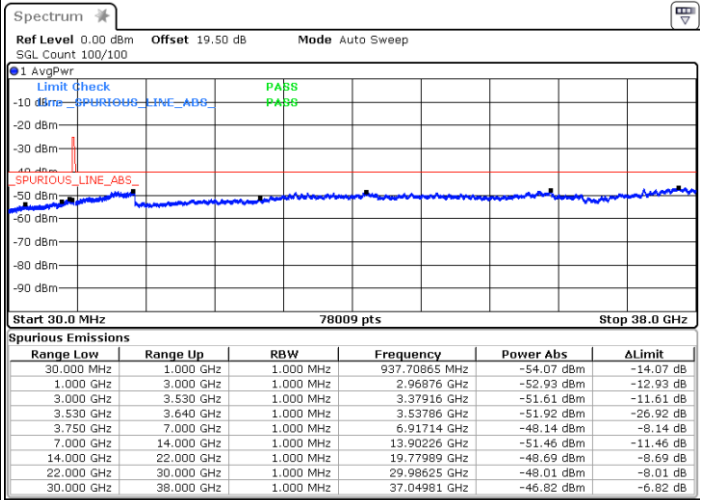

Lowest Channel / FullIRB

N/A

Date: 17.MAR.2023 19:11:48

LTE Band 48 / 20MHz

QPSK

Middle Channel / 1RB0

Middle Channel / 1RBmax

Date: 21.MAR.2023 18:11:36

Date: 21.MAR.2023 18:09:45

Middle Channel / FullIRB

N/A

Date: 17.MAR.2023 18:31:20

LTE Band 48 / 20MHz

QPSK

Highest Channel / 1RB0

Highest Channel / 1RBmax

Date: 21.MAR.2023 18:16:57

Date: 21.MAR.2023 18:22:48

Highest Channel / FullIRB

N/A

Date: 17.MAR.2023 19:16:17

LTE Band 48 / 5MHz

16QAM

Lowest Channel / 1RB0