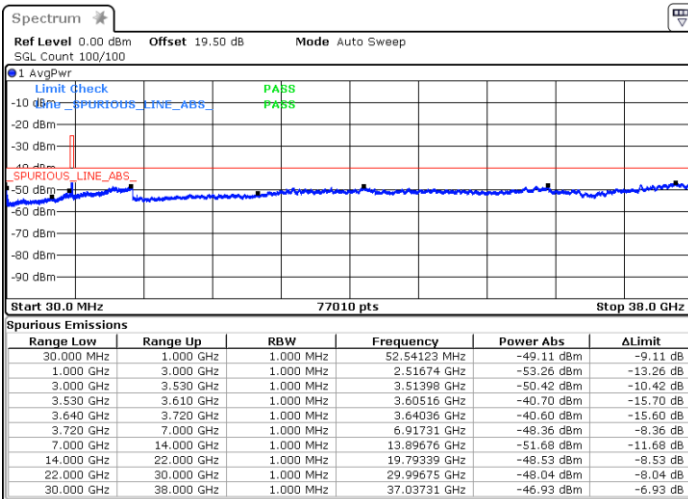

LTE Band 48 / 10MHz

16QAM

Lowest Channel / 1RB0

Lowest Channel / 1RBmax

Date: 13.MAR.2023 15:53:23

Date: 13.MAR.2023 15:46:53

Lowest Channel / FullIRB

N/A

Date: 13.MAR.2023 16:03:03

LTE Band 48 / 10MHz

16QAM

MiddleChannel / 1RB0

Middle Channel / 1RBmax

Date: 21.MAR.2023 17:43:39

Date: 21.MAR.2023 17:50:32

Middle Channel / FullIRB

N/A

Date: 13.MAR.2023 16:14:14

LTE Band 48 / 10MHz

16QAM

Highest Channel / 1RB0

Highest Channel / 1RBmax

Date: 21.MAR.2023 18:00:14

Date: 21.MAR.2023 17:55:42

Highest Channel / FullIRB

N/A

Date: 13.MAR.2023 16:52:26

LTE Band 48 / 15MHz

16QAM

Lowest Channel / 1RB0

Lowest Channel / 1RBmax

Date: 13.MAR.2023 17:09:50