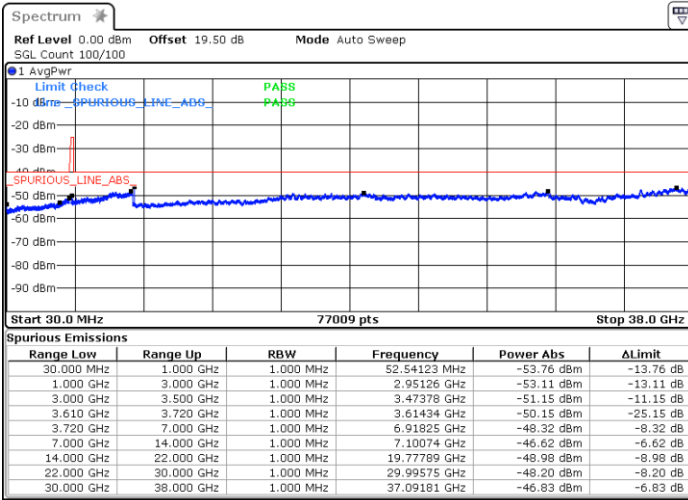

Date: 21.MAR.2023 18:09:45

Middle Channel / FullIRB

N/A

Date: 17.MAR.2023 18:31:20

LTE Band 48 / 20MHz

QPSK

Highest Channel / 1RB0

Highest Channel / 1RBmax

Date: 21.MAR.2023 18:16:57

Date: 21.MAR.2023 18:22:48

Highest Channel / FullIRB

N/A

Date: 17.MAR.2023 19:16:17

LTE Band 48 / 5MHz

16QAM

Lowest Channel / 1RB0

Lowest Channel / 1RBmax

Date: 13.MAR.2023 12:08:48

Date: 21.MAR.2023 17:19:18

Lowest Channel / FullIRB

N/A

Date: 13.MAR.2023 12:36:04

LTE Band 48 / 5MHz

16QAM