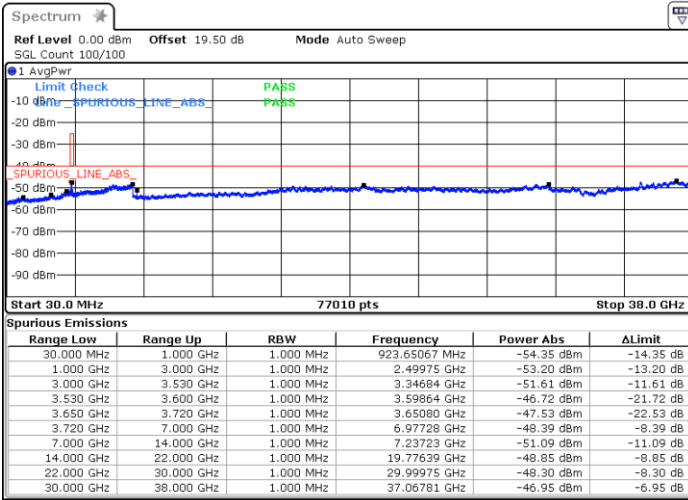

Highest Channel / FullIRB

N/A

Date: 13.MAR.2023 16:52:26

LTE Band 48 / 15MHz

16QAM

Lowest Channel / 1RB0

Lowest Channel / 1RBmax

Date: 13.MAR.2023 17:09:50

Date: 13.MAR.2023 17:18:33

Lowest Channel / FullIRB

N/A

Date: 13.MAR.2023 16:59:47

LTE Band 48 / 15MHz

16QAM

Middle Channel / 1RB0

Middle Channel / 1RBmax

Date: 13.MAR.2023 17:36:22

Date: 13.MAR.2023 17:27:10

Middle Channel / FullIRB

N/A

Date: 13.MAR.2023 17:46:26

LTE Band 48 / 15MHz

16QAM

Highest Channel / 1RB0

Highest Channel / 1RBmax

Date: 13.MAR.2023 18:05:08

Date: 13.MAR.2023 18:11:03

Highest Channel / FullIRB

N/A

Date: 13.MAR.2023 17:56:30

LTE Band 48 / 20MHz

16QAM