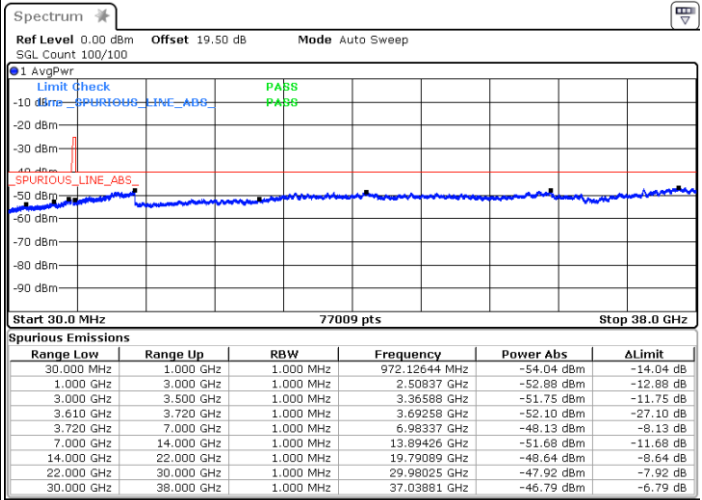

Date: 13.MAR.2023 17:36:22

Date: 13.MAR.2023 17:27:10

Middle Channel / FullIRB

N/A

Date: 13.MAR.2023 17:46:26

LTE Band 48 / 15MHz

16QAM

Highest Channel / 1RB0

Highest Channel / 1RBmax

Date: 13.MAR.2023 18:05:08

Date: 13.MAR.2023 18:11:03

Highest Channel / FullIRB

N/A

Date: 13.MAR.2023 17:56:30

LTE Band 48 / 20MHz

16QAM

Lowest Channel / 1RB0

Lowest Channel / 1RBmax

Date: 17.MAR.2023 19:02:52

Date: 21.MAR.2023 18:07:14

Lowest Channel / FullIRB

N/A

Date: 17.MAR.2023 19:08:52

LTE Band 48 / 20MHz