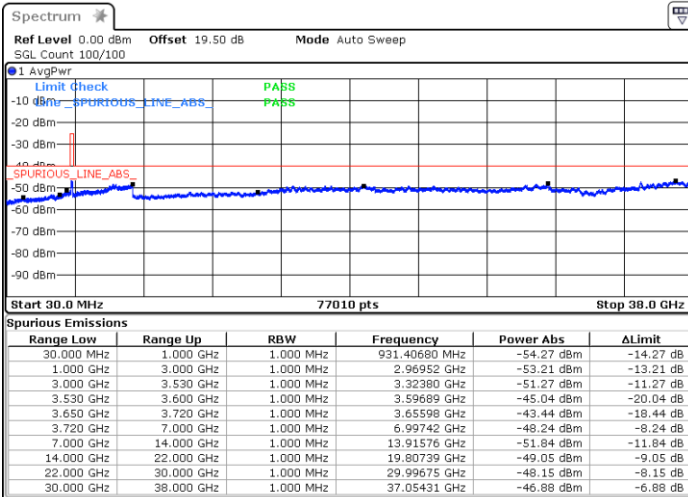

LTE Band 48 / 15MHz

QPSK

Middle Channel / 1RB0

Middle Channel / 1RBmax

Date: 13.MAR.2023 17:38:25

Date: 13.MAR.2023 17:22:55

Middle Channel / FullIRB

N/A

Date: 13.MAR.2023 17:41:28

LTE Band 48 / 15MHz

QPSK

Highest Channel / 1RB0

Highest Channel / 1RBmax

Date: 13.MAR.2023 18:02:16

Date: 13.MAR.2023 18:16:38

Highest Channel / FullIRB