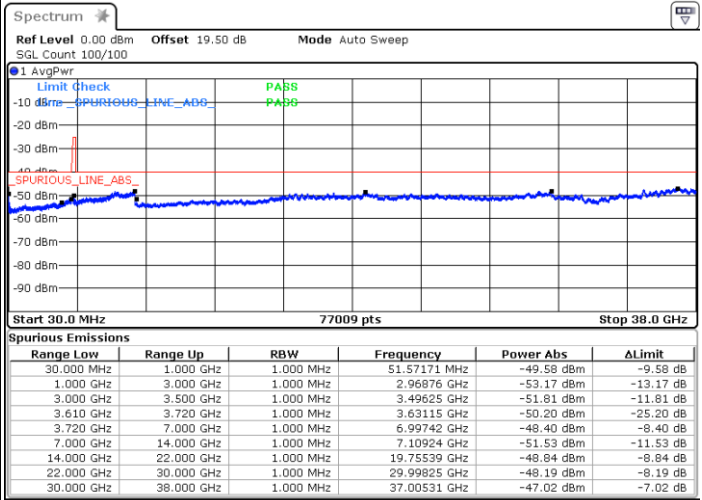

LTE Band 48 / 20MHz

16QAM

Highest Channel / 1RB0

Highest Channel / 1RBmax

Date: 23.MAR.2023 10:57:22

Date: 21.MAR.2023 18:18:56

Highest Channel / FullIRB

N/A

Date: 17.MAR.2023 19:19:29

LTE Band 48 / 5MHz

64QAM

Lowest Channel / 1RB0

Lowest Channel / 1RBmax

Date: 13.MAR.2023 12:13:39

Date: 13.MAR.2023 12:31:34

Lowest Channel / FullIRB

Middle Channel / FullIRB

N/A

Date: 13.MAR.2023 12:44:47

LTE Band 48 / 5MHz

64QAM

Highest Channel / 1RB0

Highest Channel / 1RBmax

Date: 13.MAR.2023 12:57:45