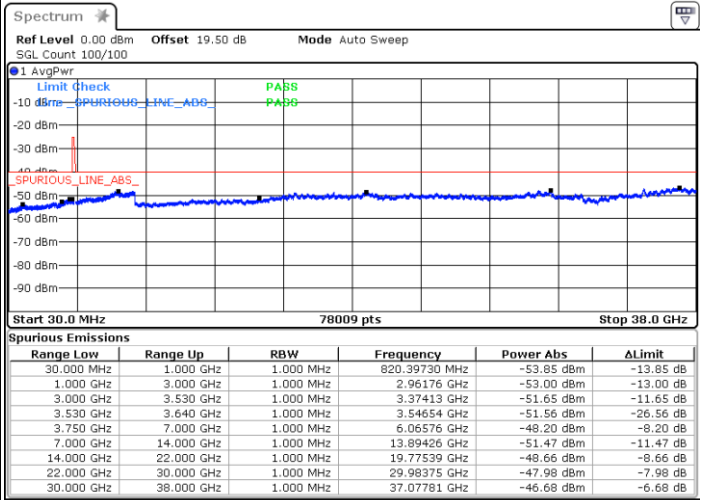

LTE Band 48 / 20MHz

16QAM

Highest Channel / 1RB0

Highest Channel / 1RBmax

Date: 23.MAR.2023 10:57:22

Date: 21.MAR.2023 18:18:56

Highest Channel / FullIRB

N/A

Date: 17.MAR.2023 19:19:29

LTE Band 48 / 5MHz

64QAM

Lowest Channel / 1RB0

Lowest Channel / 1RBmax

Date: 13.MAR.2023 12:13:39

Date: 13.MAR.2023 12:31:34

Lowest Channel / FullIRB