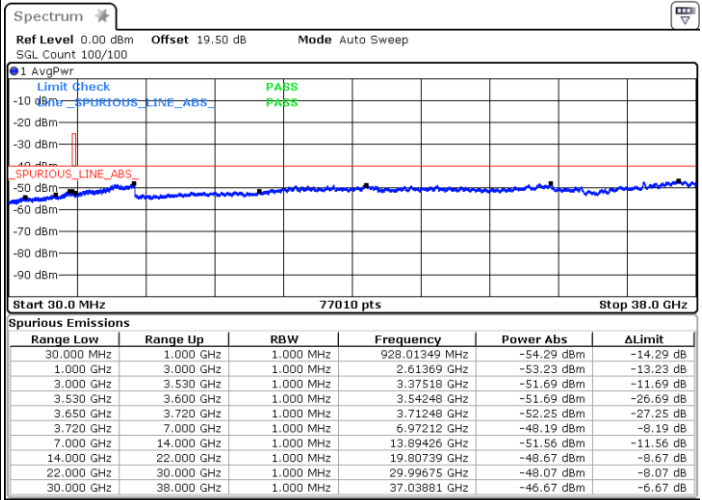

N/A

Date: 13.MAR.2023 17:58:29

LTE Band 48 / 20MHz

QPSK

Lowest Channel / 1RB0

Lowest Channel / 1RBmax

Date: 21.MAR.2023 18:04:00

Date: 21.MAR.2023 18:05:29

Lowest Channel / FullIRB

N/A

Date: 17.MAR.2023 19:11:48

LTE Band 48 / 20MHz

QPSK

Middle Channel / 1RB0

Middle Channel / 1RBmax

Date: 21.MAR.2023 18:11:36

Date: 21.MAR.2023 18:09:45

Middle Channel / FullIRB

N/A

Date: 17.MAR.2023 18:31:20

LTE Band 48 / 20MHz

QPSK

Highest Channel / 1RB0

Highest Channel / 1RBmax