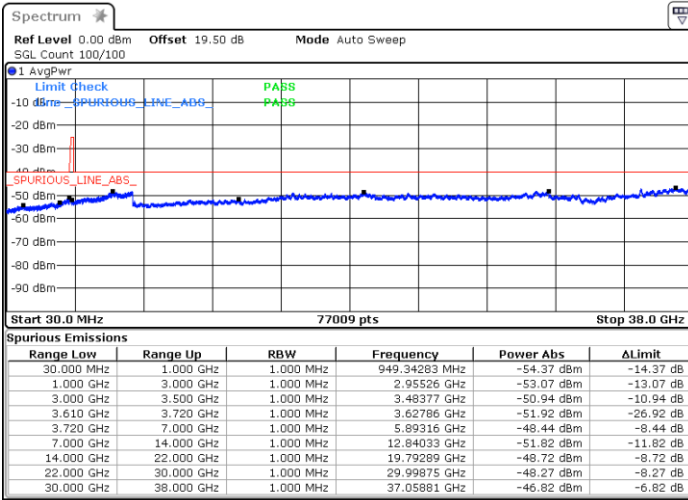

Middle Channel / 1RBmax

Date: 21.MAR.2023 17:48:18

Date: 13.MAR.2023 16:28:20

Middle Channel / FullIRB

N/A

Date: 13.MAR.2023 16:12:42

LTE Band 48 / 10MHz

64QAM

Highest Channel / 1RB0

Highest Channel / 1RBmax

Date: 21.MAR.2023 18:01:50

Date: 13.MAR.2023 16:40:19

Highest Channel / FullIRB

N/A

Date: 13.MAR.2023 16:54:57

LTE Band 48 / 15MHz

64QAM

Lowest Channel / 1RB0

Lowest Channel / 1RBmax

Date: 13.MAR.2023 17:13:14

Date: 13.MAR.2023 17:16:04

Lowest Channel / FullIRB

N/A

Date: 13.MAR.2023 16:57:15