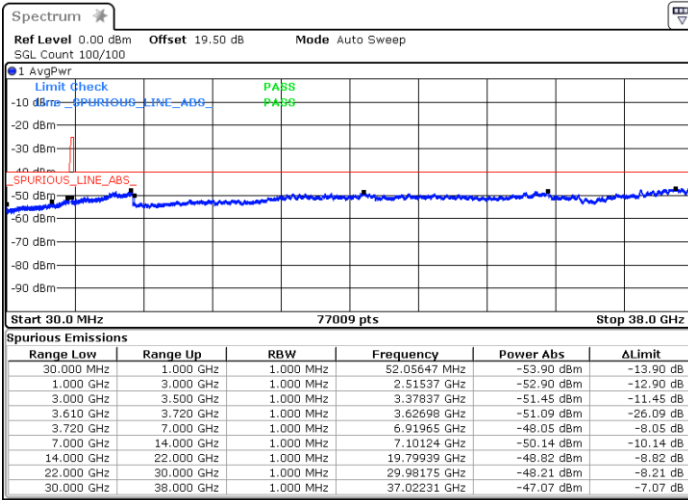

LTE Band 48 / 20MHz

16QAM

Highest Channel / 1RB0

Highest Channel / 1RBmax

Date: 23.MAR.2023 10:57:22

Date: 21.MAR.2023 18:18:56

Highest Channel / FullIRB

N/A

Date: 17.MAR.2023 19:19:29

LTE Band 48 / 5MHz

64QAM

Lowest Channel / 1RB0

Lowest Channel / 1RBmax

Date: 13.MAR.2023 12:13:39

Date: 13.MAR.2023 12:31:34

Lowest Channel / FullIRB

N/A

Date: 13.MAR.2023 12:34:11

LTE Band 48 / 5MHz

64QAM

Middle Channel / 1RB0

Middle Channel / 1RBmax

Date: 21.MAR.2023 17:24:15

Date: 21.MAR.2023 17:31:25

Middle Channel / FullIRB

N/A

Date: 13.MAR.2023 12:44:47

LTE Band 48 / 5MHz

64QAM

Highest Channel / 1RB0

Highest Channel / 1RBmax

Date: 13.MAR.2023 12:57:45