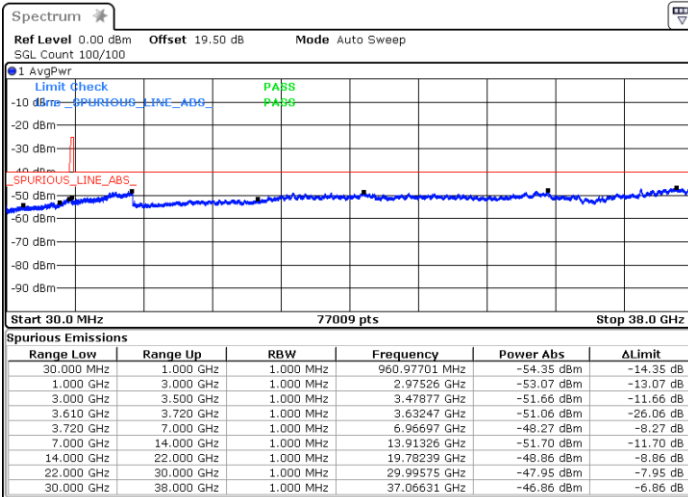

LTE Band 48 / 10MHz

16QAM

Lowest Channel / 1RB0

Lowest Channel / 1RBmax

Date: 13.MAR.2023 15:53:23

Date: 13.MAR.2023 15:46:53

Lowest Channel / FullIRB

N/A

Date: 13.MAR.2023 16:03:03

LTE Band 48 / 10MHz

16QAM

MiddleChannel / 1RB0

Middle Channel / 1RBmax

Date: 21.MAR.2023 17:43:39

Date: 21.MAR.2023 17:50:32

Middle Channel / FullIRB