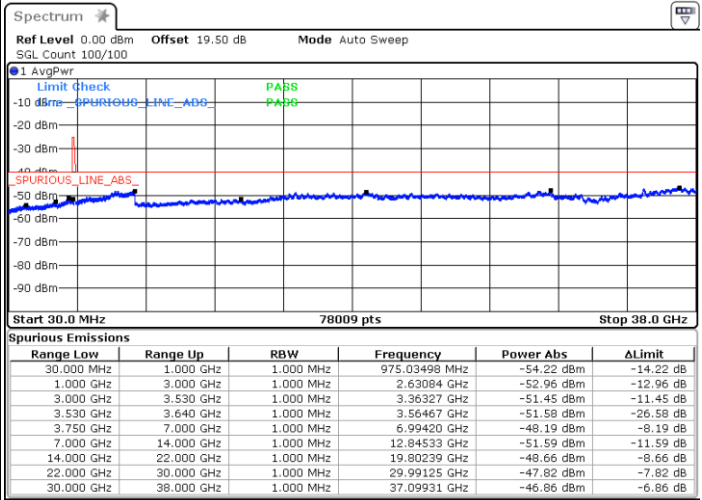

Date: 21.MAR.2023 17:34:53