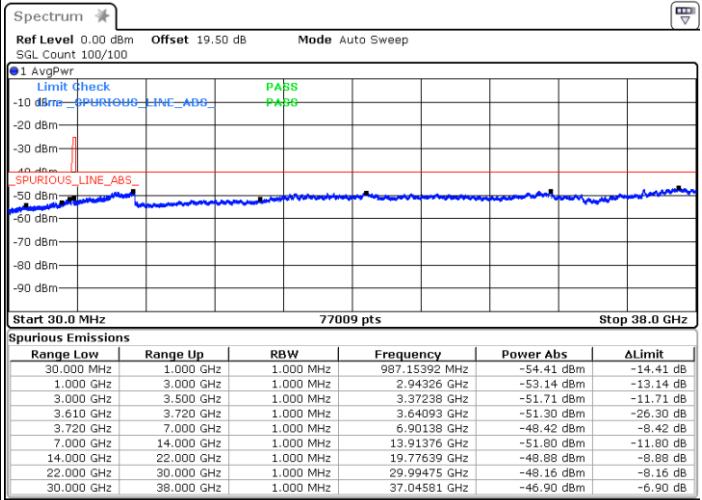

Middle Channel / 1RBmax

Date: 21.MAR.2023 17:48:18

Date: 13.MAR.2023 16:28:20

Middle Channel / FullIRB

N/A

Date: 13.MAR.2023 16:12:42

LTE Band 48 / 10MHz

64QAM

Highest Channel / 1RB0

Highest Channel / 1RBmax

Date: 21.MAR.2023 18:01:50

Date: 13.MAR.2023 16:40:19

Highest Channel / FullIRB

N/A

Date: 13.MAR.2023 16:54:57

LTE Band 48 / 15MHz

64QAM

Lowest Channel / 1RB0

Lowest Channel / 1RBmax

Date: 13.MAR.2023 17:13:14

Date: 13.MAR.2023 17:16:04

Lowest Channel / FullIRB

N/A

Date: 13.MAR.2023 16:57:15