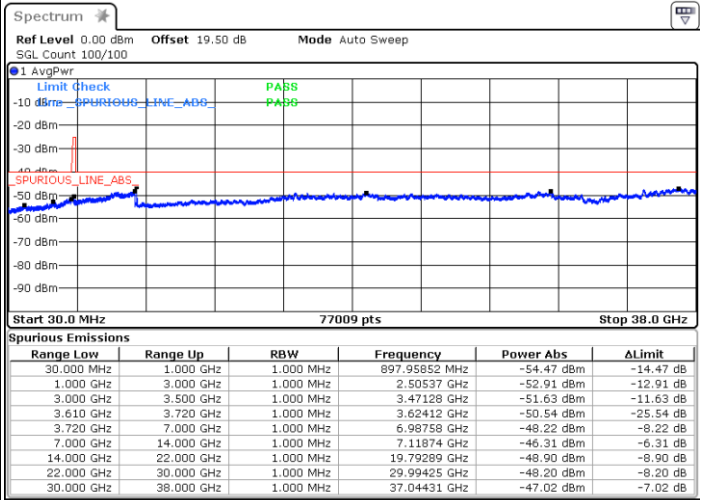

Middle Channel / FullIRB

N/A

Date: 13.MAR.2023 12:44:47

LTE Band 48 / 5MHz

64QAM

Highest Channel / 1RB0

Highest Channel / 1RBmax

Date: 13.MAR.2023 12:57:45

Date: 13.MAR.2023 15:38:35

Highest Channel / FullIRB

N/A

Date: 13.MAR.2023 15:36:40

LTE Band 48 / 10MHz

64QAM

Lowest Channel / 1RB0

Lowest Channel / 1RBmax

Date: 13.MAR.2023 15:51:14

Date: 13.MAR.2023 15:49:19

Lowest Channel / FullIRB

N/A

Date: 13.MAR.2023 16:10:15

LTE Band 48 / 10MHz

64QAM

MiddleChannel / 1RB0