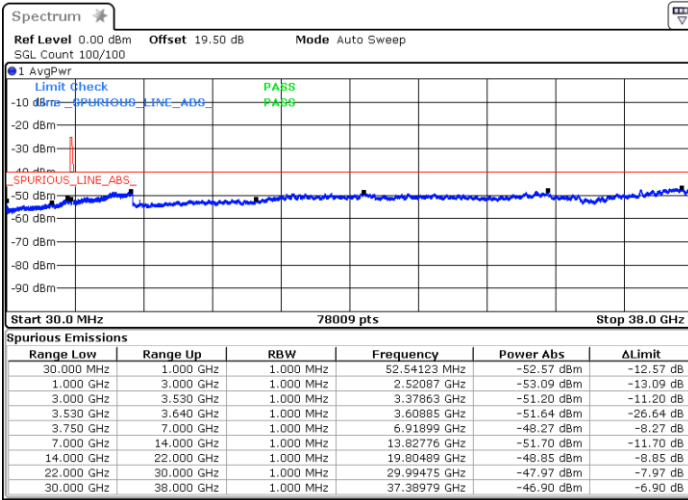

LTE Band 48 / 15MHz

64QAM

Middle Channel / 1RB0

Middle Channel / 1RBmax

Date: 13.MAR.2023 17:32:31

Date: 13.MAR.2023 17:30:07

Middle Channel / FullIRB

N/A

Date: 13.MAR.2023 17:48:02

LTE Band 48 / 15MHz

64QAM

Highest Channel / 1RB0

Highest Channel / 1RBmax

Date: 13.MAR.2023 18:07:06

Date: 13.MAR.2023 18:09:17

Highest Channel / FullIRB

N/A

Date: 13.MAR.2023 17:50:51

LTE Band 48 / 20MHz

64QAM

Lowest Channel / 1RB0

Lowest Channel / 1RBmax

Date: 17.MAR.2023 19:05:09

Date: 17.MAR.2023 18:56:15