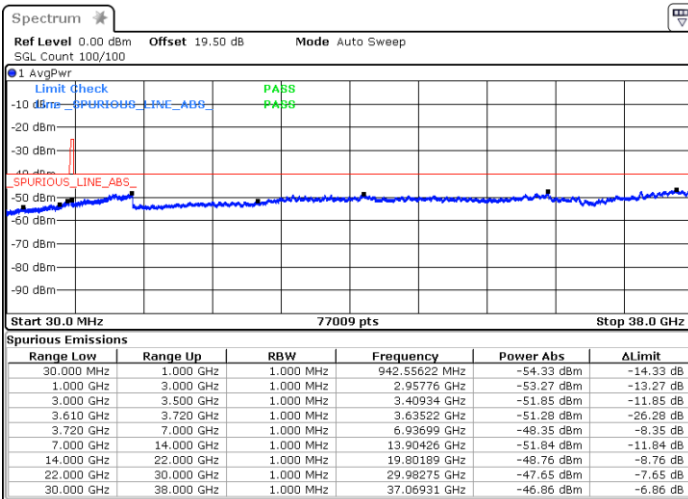

Middle Channel / FullIRB

N/A

Date: 13.MAR.2023 12:44:47

LTE Band 48 / 5MHz

64QAM

Highest Channel / 1RB0

Highest Channel / 1RBmax

Date: 13.MAR.2023 12:57:45

Date: 13.MAR.2023 15:38:35

Highest Channel / FullIRB

N/A

Date: 13.MAR.2023 15:36:40

LTE Band 48 / 10MHz

64QAM

Lowest Channel / 1RB0

Lowest Channel / 1RBmax

Date: 13.MAR.2023 15:51:14

Date: 13.MAR.2023 15:49:19

Lowest Channel / FullIRB

N/A

Date: 13.MAR.2023 16:10:15

LTE Band 48 / 10MHz

64QAM

MiddleChannel / 1RB0