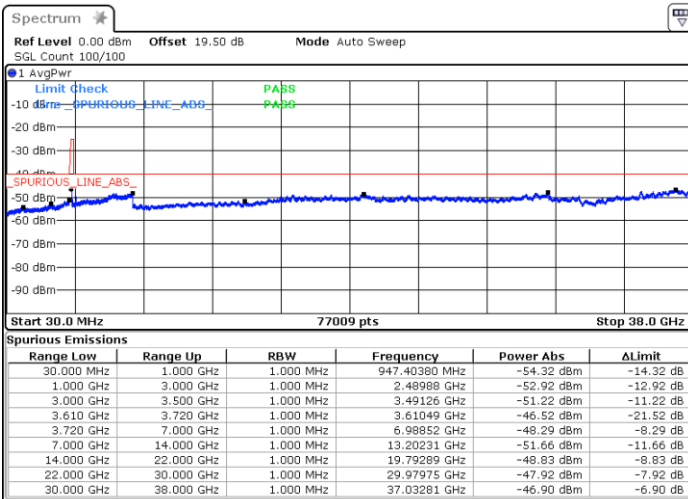

Highest Channel / 1RBmax

Date: 13.MAR.2023 18:05:08

Date: 13.MAR.2023 18:11:03

Highest Channel / FullIRB

N/A

Date: 13.MAR.2023 17:56:30

LTE Band 48 / 20MHz

16QAM

Lowest Channel / 1RB0

Lowest Channel / 1RBmax

Date: 17.MAR.2023 19:02:52

Date: 21.MAR.2023 18:07:14

Lowest Channel / FullIRB

N/A

Date: 17.MAR.2023 19:08:52

LTE Band 48 / 20MHz

LTE Band 48 / 20MHz

16QAM

Highest Channel / 1RB0

Highest Channel / 1RBmax

Date: 23.MAR.2023 10:57:22

Date: 21.MAR.2023 18:18:56

Highest Channel / FullIRB

N/A