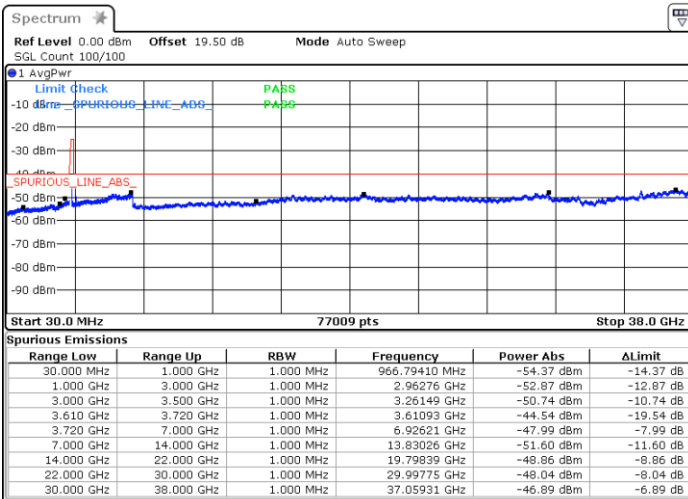

Date: 13.MAR.2023 17:41:28

LTE Band 48 / 15MHz

QPSK

Highest Channel / 1RB0

Highest Channel / 1RBmax

Date: 13.MAR.2023 18:02:16

Date: 13.MAR.2023 18:16:38

Highest Channel / FullIRB

N/A

Date: 13.MAR.2023 17:58:29

LTE Band 48 / 20MHz

QPSK

Lowest Channel / 1RB0

Lowest Channel / 1RBmax

Date: 21.MAR.2023 18:04:00

Date: 21.MAR.2023 18:05:29

Lowest Channel / FullIRB

N/A

Date: 17.MAR.2023 19:11:48

LTE Band 48 / 20MHz

QPSK

Middle Channel / 1RB0

Middle Channel / 1RBmax

Date: 21.MAR.2023 18:11:36

Date: 21.MAR.2023 18:09:45

Middle Channel / FullIRB

N/A

Date: 17.MAR.2023 18:31:20

LTE Band 48 / 20MHz

QPSK

Highest Channel / 1RB0

Highest Channel / 1RBmax