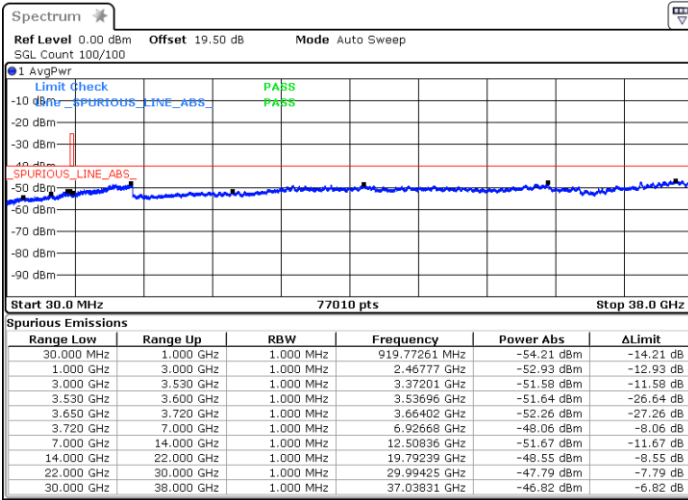

N/A

Date: 13.MAR.2023 17:58:29

LTE Band 48 / 20MHz

QPSK

Lowest Channel / 1RB0

Lowest Channel / 1RBmax

Date: 21.MAR.2023 18:04:00

Date: 21.MAR.2023 18:05:29

Lowest Channel / FullIRB

N/A

Date: 17.MAR.2023 19:11:48

LTE Band 48 / 20MHz

QPSK

Middle Channel / 1RB0

Middle Channel / 1RBmax

Date: 21.MAR.2023 18:11:36

Date: 21.MAR.2023 18:09:45

Middle Channel / FullIRB

N/A

Date: 17.MAR.2023 18:31:20

LTE Band 48 / 20MHz

QPSK

Highest Channel / 1RB0

Highest Channel / 1RBmax

Date: 21.MAR.2023 18:16:57

Date: 21.MAR.2023 18:22:48

Highest Channel / FullIRB

N/A

Date: 17.MAR.2023 19:16:17

LTE Band 48 / 5MHz

16QAM

Lowest Channel / 1RB0