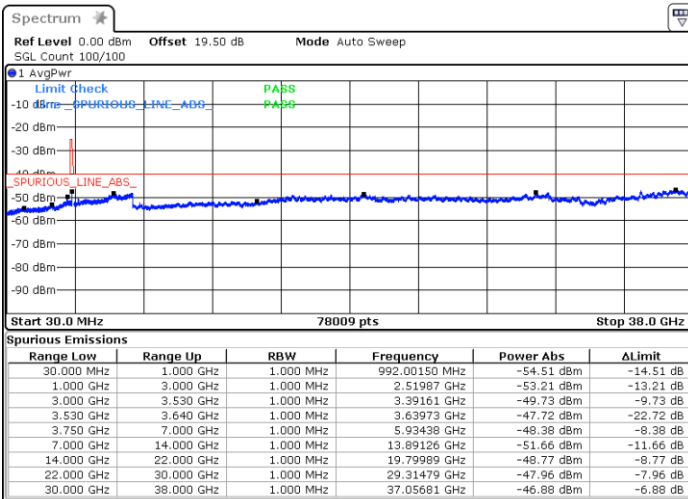

Lowest Channel / FullIRB

N/A

Date: 17.MAR.2023 19:11:48

LTE Band 48 / 20MHz

QPSK

Middle Channel / 1RB0

Middle Channel / 1RBmax

Date: 21.MAR.2023 18:11:36

Date: 21.MAR.2023 18:09:45

Middle Channel / FullIRB

N/A

Date: 17.MAR.2023 18:31:20

LTE Band 48 / 20MHz

QPSK

Highest Channel / 1RB0

Highest Channel / 1RBmax

Date: 21.MAR.2023 18:16:57

Date: 21.MAR.2023 18:22:48

Highest Channel / FullIRB

N/A

Date: 17.MAR.2023 19:16:17

LTE Band 48 / 5MHz

16QAM

Lowest Channel / 1RB0