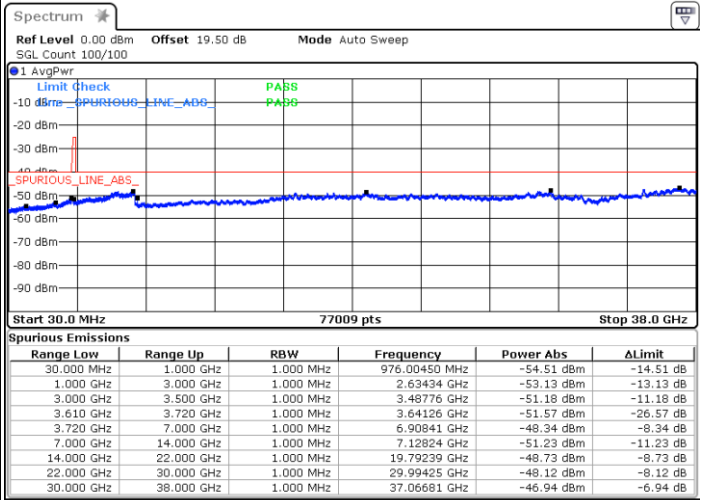

N/A

Date: 13.MAR.2023 16:14:14

LTE Band 48 / 10MHz

16QAM

Highest Channel / 1RB0

Highest Channel / 1RBmax

Date: 21.MAR.2023 18:00:14

Date: 21.MAR.2023 17:55:42

Highest Channel / FullIRB

N/A

Date: 13.MAR.2023 16:52:26

LTE Band 48 / 15MHz

16QAM

Lowest Channel / 1RB0

Lowest Channel / 1RBmax

Date: 13.MAR.2023 17:09:50

Date: 13.MAR.2023 17:18:33

Lowest Channel / FullIRB

N/A

Date: 13.MAR.2023 16:59:47

LTE Band 48 / 15MHz

16QAM

Middle Channel / 1RB0

Middle Channel / 1RBmax