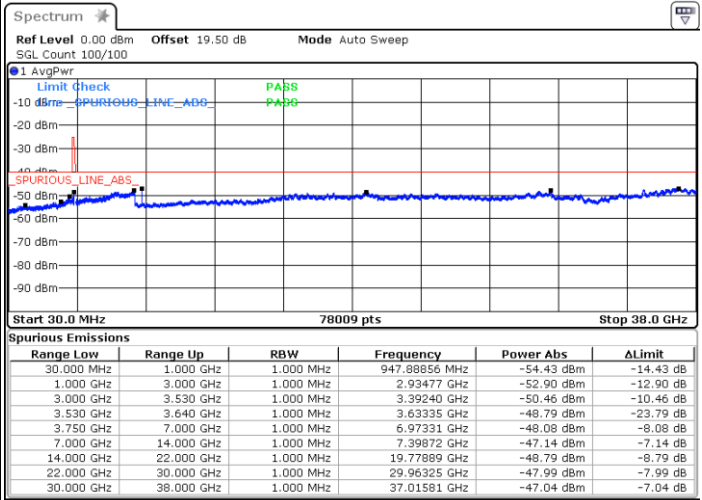

Date: 13.MAR.2023 15:38:35

Highest Channel / FullIRB

N/A

Date: 13.MAR.2023 15:36:40

LTE Band 48 / 10MHz

64QAM

Lowest Channel / 1RB0

Lowest Channel / 1RBmax

Date: 13.MAR.2023 15:51:14

Date: 13.MAR.2023 15:49:19

Lowest Channel / FullIRB

N/A

Date: 13.MAR.2023 16:10:15

LTE Band 48 / 10MHz

64QAM

MiddleChannel / 1RB0

Middle Channel / 1RBmax

Date: 21.MAR.2023 17:48:18

Date: 13.MAR.2023 16:28:20

Middle Channel / FullIRB

N/A

Date: 13.MAR.2023 16:12:42

LTE Band 48 / 10MHz

64QAM

Highest Channel / 1RB0

Highest Channel / 1RBmax

Date: 21.MAR.2023 18:01:50

Date: 13.MAR.2023 16:40:19

Highest Channel / FullIRB

N/A

Date: 13.MAR.2023 16:54:57

LTE Band 48 / 15MHz