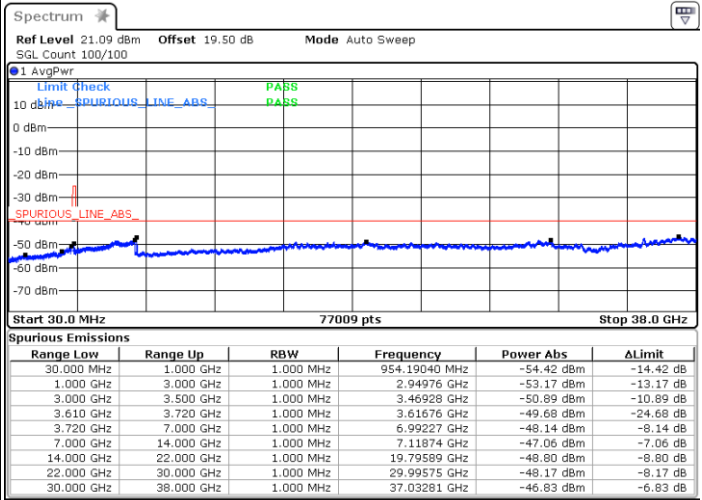

LTE Band 48 / 10MHz

16QAM

Lowest Channel / 1RB0

Lowest Channel / 1RBmax

Date: 13.MAR.2023 15:53:23

Date: 13.MAR.2023 15:46:53

Lowest Channel / FullIRB

N/A

Date: 13.MAR.2023 16:03:03

LTE Band 48 / 10MHz

16QAM

MiddleChannel / 1RB0

Middle Channel / 1RBmax

Date: 21.MAR.2023 17:43:39

Date: 21.MAR.2023 17:50:32

Middle Channel / FullIRB