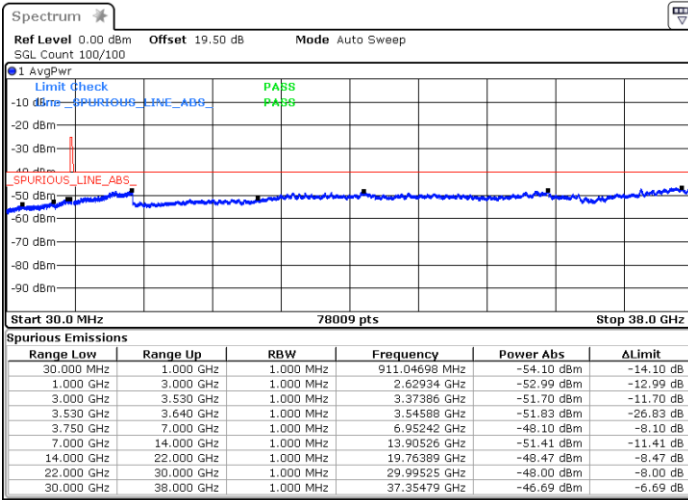

Date: 13.MAR.2023 15:38:35

Highest Channel / FullIRB

N/A

Date: 13.MAR.2023 15:36:40

LTE Band 48 / 10MHz

64QAM

Lowest Channel / 1RB0

Lowest Channel / 1RBmax

Date: 13.MAR.2023 15:51:14

Date: 13.MAR.2023 15:49:19

Lowest Channel / FullIRB

N/A

Date: 13.MAR.2023 16:10:15

LTE Band 48 / 10MHz

64QAM

MiddleChannel / 1RB0

Middle Channel / 1RBmax

Date: 21.MAR.2023 17:48:18

Date: 13.MAR.2023 16:28:20

Middle Channel / FullIRB

N/A

Date: 13.MAR.2023 16:12:42

LTE Band 48 / 10MHz

64QAM

Highest Channel / 1RB0

Highest Channel / 1RBmax

Date: 21.MAR.2023 18:01:50

Date: 13.MAR.2023 16:40:19

Highest Channel / FullIRB

N/A

Date: 13.MAR.2023 16:54:57

LTE Band 48 / 15MHz