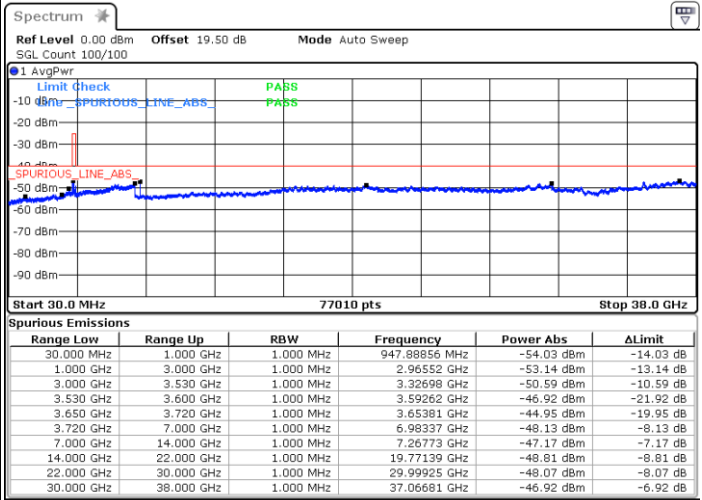

Date: 17.MAR.2023 18:52:22