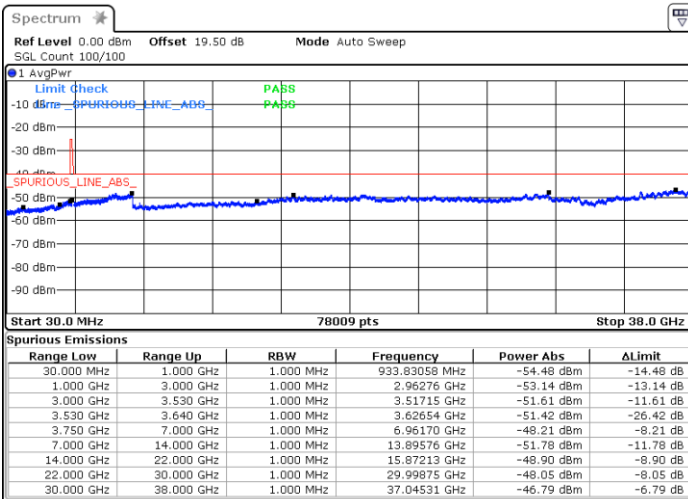

Middle Channel / 1RBmax

Date: 21.MAR.2023 17:48:18

Date: 13.MAR.2023 16:28:20

Middle Channel / FullIRB

N/A

Date: 13.MAR.2023 16:12:42

LTE Band 48 / 10MHz

64QAM

Highest Channel / 1RB0

Highest Channel / 1RBmax

Date: 21.MAR.2023 18:01:50

Date: 13.MAR.2023 16:40:19

Highest Channel / FullIRB

N/A

Date: 13.MAR.2023 16:54:57

LTE Band 48 / 15MHz

64QAM

Lowest Channel / 1RB0

Lowest Channel / 1RBmax

Date: 13.MAR.2023 17:13:14

Date: 13.MAR.2023 17:16:04

Lowest Channel / FullIRB

N/A

Date: 13.MAR.2023 16:57:15