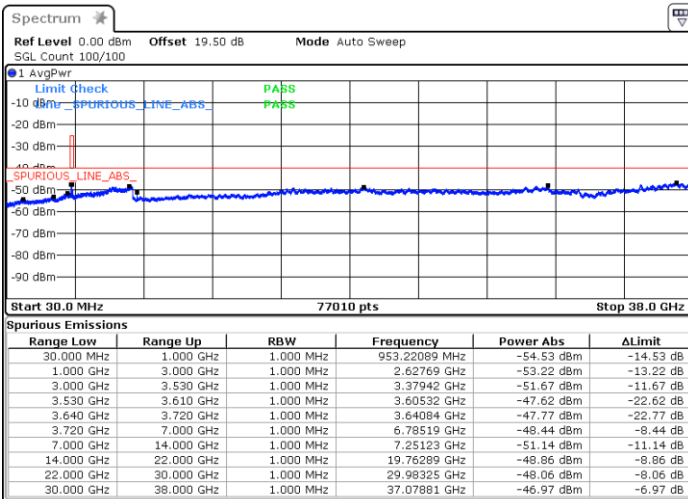

Lowest Channel / 1RBmax

Date: 13.MAR.2023 12:08:48

Date: 21.MAR.2023 17:19:18

Lowest Channel / FullIRB

N/A

Date: 13.MAR.2023 12:36:04

LTE Band 48 / 5MHz

16QAM

Middle Channel / 1RB0

Middle Channel / 1RBmax

Date: 21.MAR.2023 17:22:08

Date: 21.MAR.2023 17:30:03

Middle Channel / FullIRB

N/A

Date: 13.MAR.2023 12:42:01

LTE Band 48 / 5MHz

16QAM

Highest Channel / 1RB0

Highest Channel / 1RBmax

Date: 21.MAR.2023 17:36:25

Date: 21.MAR.2023 17:34:53

Highest Channel / FullIRB

N/A

Date: 13.MAR.2023 15:34:56