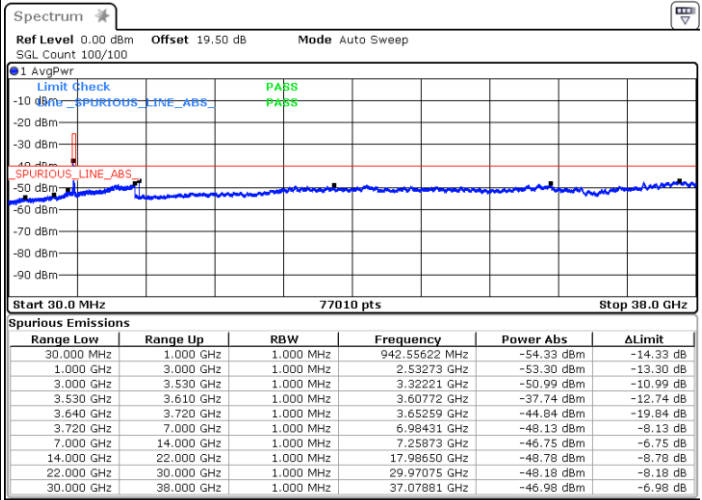

Date: 13.MAR.2023 15:38:35

Highest Channel / FullIRB

N/A

Date: 13.MAR.2023 15:36:40

LTE Band 48 / 10MHz

64QAM

Lowest Channel / 1RB0

Lowest Channel / 1RBmax

Date: 13.MAR.2023 15:51:14

Date: 13.MAR.2023 15:49:19

Lowest Channel / FullIRB

N/A

Date: 13.MAR.2023 16:10:15

LTE Band 48 / 10MHz

64QAM

MiddleChannel / 1RB0

Middle Channel / 1RBmax

Date: 21.MAR.2023 17:48:18

Date: 13.MAR.2023 16:28:20

Middle Channel / FullIRB

N/A

Date: 13.MAR.2023 16:12:42

LTE Band 48 / 10MHz

64QAM

Highest Channel / 1RB0

Highest Channel / 1RBmax

Date: 21.MAR.2023 18:01:50

Date: 13.MAR.2023 16:40:19

Highest Channel / FullIRB

N/A

Date: 13.MAR.2023 16:54:57

LTE Band 48 / 15MHz