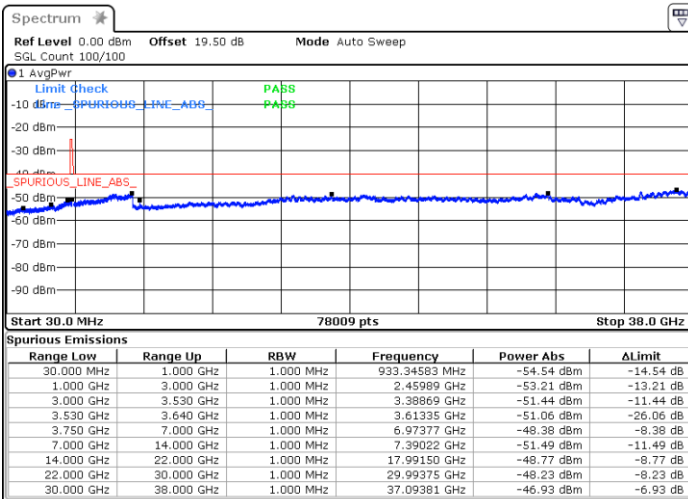

Date: 13.MAR.2023 16:03:03

LTE Band 48 / 10MHz

16QAM

MiddleChannel / 1RB0

Middle Channel / 1RBmax

Date: 21.MAR.2023 17:43:39

Date: 21.MAR.2023 17:50:32

Middle Channel / FullIRB

N/A

Date: 13.MAR.2023 16:14:14

LTE Band 48 / 10MHz

16QAM

Highest Channel / 1RB0

Highest Channel / 1RBmax

Date: 21.MAR.2023 18:00:14

Date: 21.MAR.2023 17:55:42

Highest Channel / FullIRB

N/A

Date: 13.MAR.2023 16:52:26

LTE Band 48 / 15MHz

16QAM

Lowest Channel / 1RB0

Lowest Channel / 1RBmax

Date: 13.MAR.2023 17:09:50