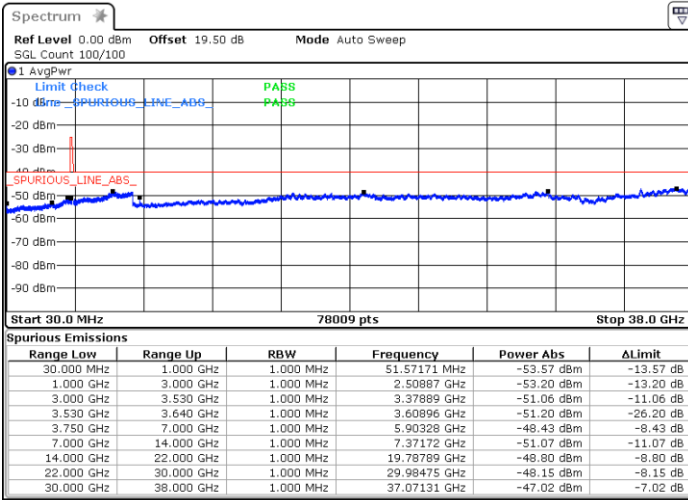

Date: 13.MAR.2023 17:18:33

Lowest Channel / FullIRB

N/A

Date: 13.MAR.2023 16:59:47

LTE Band 48 / 15MHz

16QAM

Middle Channel / 1RB0

Middle Channel / 1RBmax

Date: 13.MAR.2023 17:36:22

Date: 13.MAR.2023 17:27:10

Middle Channel / FullIRB

N/A

Date: 13.MAR.2023 17:46:26

LTE Band 48 / 15MHz

16QAM

Highest Channel / 1RB0

Highest Channel / 1RBmax

Date: 13.MAR.2023 18:05:08

Date: 13.MAR.2023 18:11:03

Highest Channel / FullIRB

N/A

Date: 13.MAR.2023 17:56:30

LTE Band 48 / 20MHz

16QAM

Lowest Channel / 1RB0

Lowest Channel / 1RBmax

Date: 17.MAR.2023 19:02:52

Date: 21.MAR.2023 18:07:14

Lowest Channel / FullIRB

N/A

Date: 17.MAR.2023 19:08:52

LTE Band 48 / 20MHz