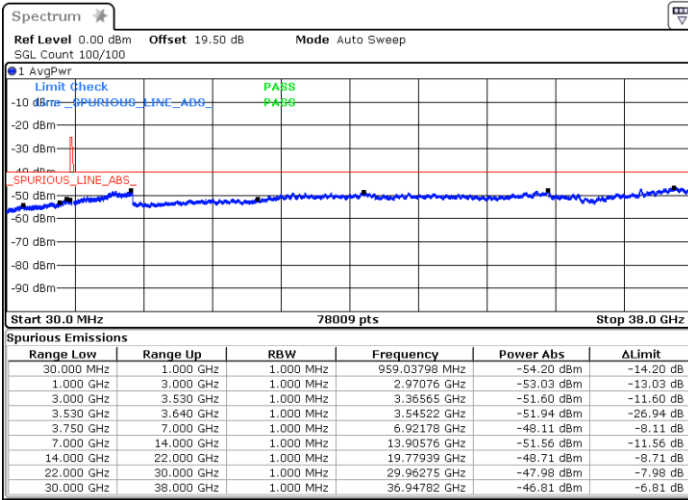

Lowest Channel / FullIRB

N/A

Date: 17.MAR.2023 19:11:48

LTE Band 48 / 20MHz

QPSK

Middle Channel / 1RB0

Middle Channel / 1RBmax

Date: 21.MAR.2023 18:11:36

Date: 21.MAR.2023 18:09:45

Middle Channel / FullIRB

N/A

Date: 17.MAR.2023 18:31:20

LTE Band 48 / 20MHz

QPSK

Highest Channel / 1RB0

Highest Channel / 1RBmax

Date: 21.MAR.2023 18:16:57

Date: 21.MAR.2023 18:22:48

Highest Channel / FullIRB

N/A

Date: 17.MAR.2023 19:16:17

LTE Band 48 / 5MHz

16QAM

Lowest Channel / 1RB0