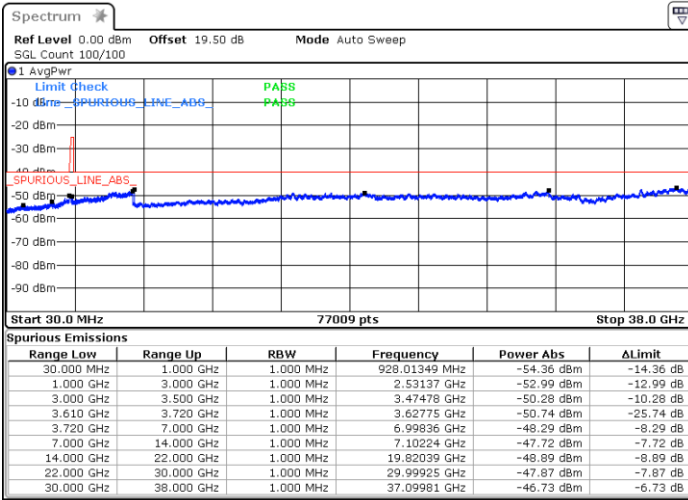

Date: 13.MAR.2023 17:48:02

LTE Band 48 / 15MHz

64QAM

Highest Channel / 1RB0

Highest Channel / 1RBmax

Date: 13.MAR.2023 18:07:06

Date: 13.MAR.2023 18:09:17

Highest Channel / FullIRB

N/A

Date: 13.MAR.2023 17:50:51

LTE Band 48 / 20MHz

64QAM

Lowest Channel / 1RB0

Lowest Channel / 1RBmax

Date: 17.MAR.2023 19:05:09

Date: 17.MAR.2023 18:56:15