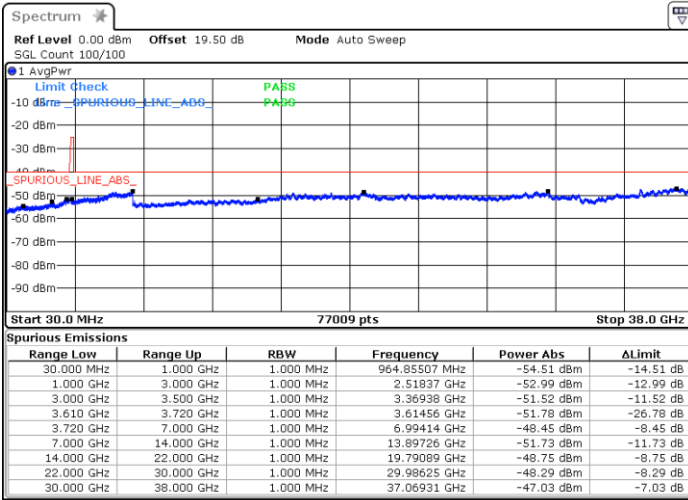

N/A

Date: 13.MAR.2023 16:14:14

LTE Band 48 / 10MHz

16QAM

Highest Channel / 1RB0

Highest Channel / 1RBmax

Date: 21.MAR.2023 18:00:14

Date: 21.MAR.2023 17:55:42

Highest Channel / FullIRB

N/A

Date: 13.MAR.2023 16:52:26

LTE Band 48 / 15MHz

16QAM

Lowest Channel / 1RB0

Lowest Channel / 1RBmax

Date: 13.MAR.2023 17:09:50

Date: 13.MAR.2023 17:18:33

Lowest Channel / FullIRB

N/A

Date: 13.MAR.2023 16:59:47

LTE Band 48 / 15MHz

16QAM

Middle Channel / 1RB0

Middle Channel / 1RBmax