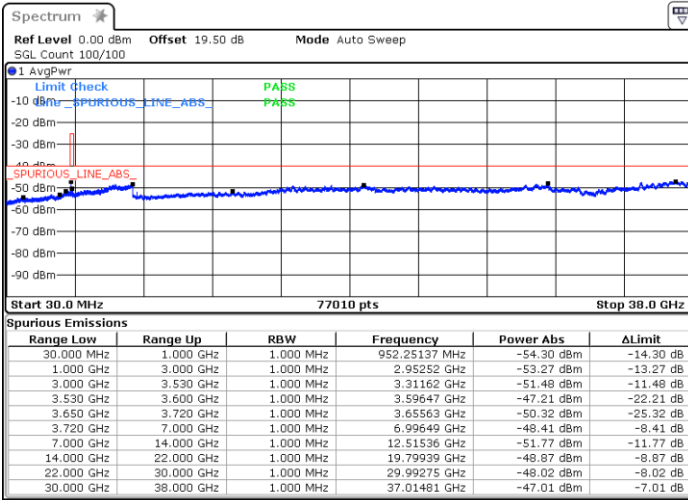

Highest Channel / 1RB0

Highest Channel / 1RBmax

Date: 21.MAR.2023 18:01:50

Date: 13.MAR.2023 16:40:19

Highest Channel / FullIRB

N/A

Date: 13.MAR.2023 16:54:57

LTE Band 48 / 15MHz

64QAM

Lowest Channel / 1RB0

Lowest Channel / 1RBmax

Date: 13.MAR.2023 17:13:14

Date: 13.MAR.2023 17:16:04

Lowest Channel / FullIRB

N/A

Date: 13.MAR.2023 16:57:15

LTE Band 48 / 15MHz

64QAM

Middle Channel / 1RB0

Middle Channel / 1RBmax

Date: 13.MAR.2023 17:32:31

Date: 13.MAR.2023 17:30:07

Middle Channel / FullIRB

N/A