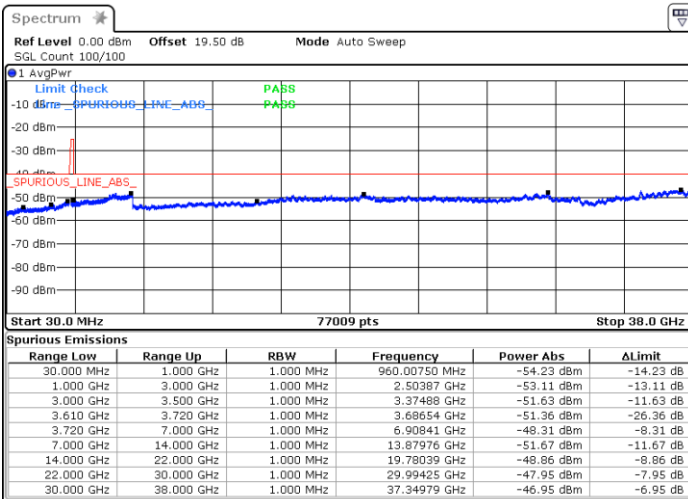

N/A

Date: 13.MAR.2023 16:14:14

LTE Band 48 / 10MHz

16QAM

Highest Channel / 1RB0

Highest Channel / 1RBmax

Date: 21.MAR.2023 18:00:14

Date: 21.MAR.2023 17:55:42

Highest Channel / FullIRB

N/A

Date: 13.MAR.2023 16:52:26

LTE Band 48 / 15MHz

16QAM

Lowest Channel / 1RB0

Lowest Channel / 1RBmax

Date: 13.MAR.2023 17:09:50

Date: 13.MAR.2023 17:18:33

Lowest Channel / FullIRB

N/A

Date: 13.MAR.2023 16:59:47

LTE Band 48 / 15MHz

16QAM

Middle Channel / 1RB0

Middle Channel / 1RBmax