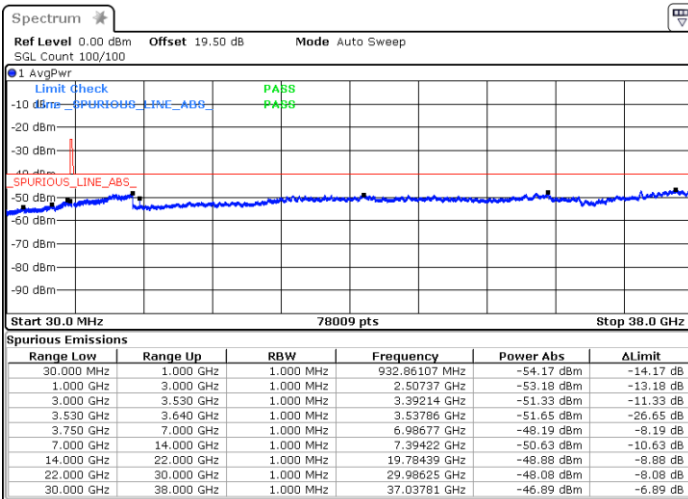

Middle Channel / 1RB0

Middle Channel / 1RBmax

Date: 21.MAR.2023 17:22:08

Date: 21.MAR.2023 17:30:03

Middle Channel / FullIRB

N/A

Date: 13.MAR.2023 12:42:01

LTE Band 48 / 5MHz

16QAM

Highest Channel / 1RB0

Highest Channel / 1RBmax

Date: 21.MAR.2023 17:36:25

Date: 21.MAR.2023 17:34:53

Highest Channel / FullIRB

N/A

Date: 13.MAR.2023 15:34:56

LTE Band 48 / 10MHz

16QAM

Lowest Channel / 1RB0

Lowest Channel / 1RBmax

Date: 13.MAR.2023 15:53:23

Date: 13.MAR.2023 15:46:53

Lowest Channel / FullIRB

N/A