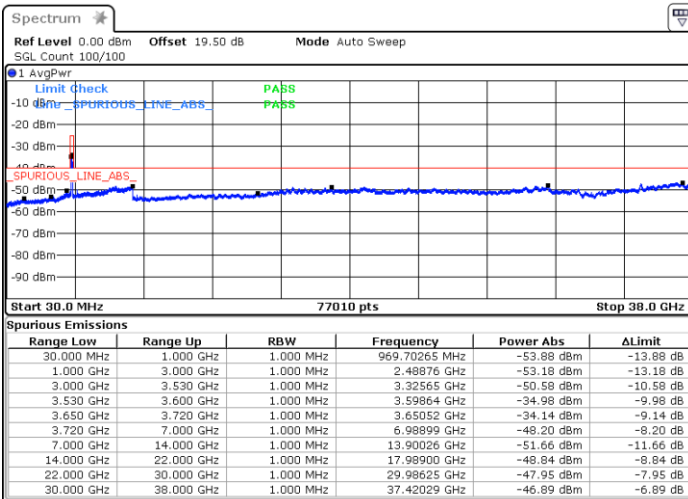

Lowest Channel / FullIRB

N/A

Date: 17.MAR.2023 19:11:48

LTE Band 48 / 20MHz

QPSK

Middle Channel / 1RB0

Middle Channel / 1RBmax

Date: 21.MAR.2023 18:11:36

Date: 21.MAR.2023 18:09:45

Middle Channel / FullIRB

N/A

Date: 17.MAR.2023 18:31:20

LTE Band 48 / 20MHz

QPSK

Highest Channel / 1RB0

Highest Channel / 1RBmax