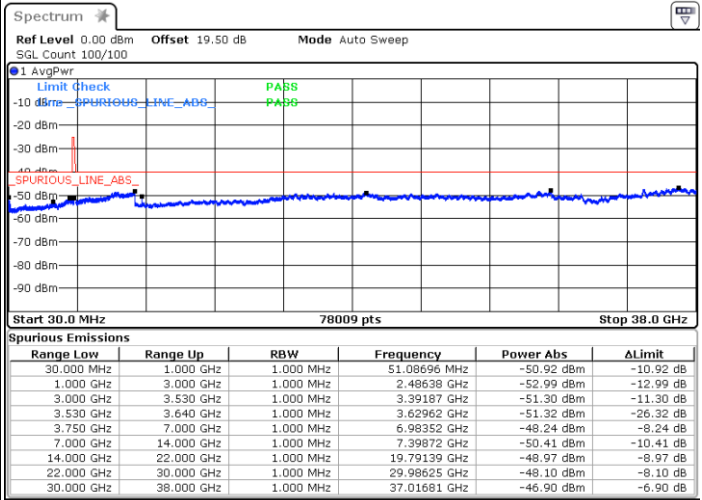

LTE Band 48 / 15MHz

64QAM

Middle Channel / 1RB0

Middle Channel / 1RBmax

Date: 13.MAR.2023 17:32:31

Date: 13.MAR.2023 17:30:07

Middle Channel / FullIRB

N/A

Date: 13.MAR.2023 17:48:02

LTE Band 48 / 15MHz

64QAM

Highest Channel / 1RB0

Highest Channel / 1RBmax

Date: 13.MAR.2023 18:07:06

Date: 13.MAR.2023 18:09:17

Highest Channel / FullIRB

N/A

Date: 13.MAR.2023 17:50:51

LTE Band 48 / 20MHz

64QAM

Lowest Channel / 1RB0

Lowest Channel / 1RBmax

Date: 17.MAR.2023 19:05:09

Date: 17.MAR.2023 18:56:15