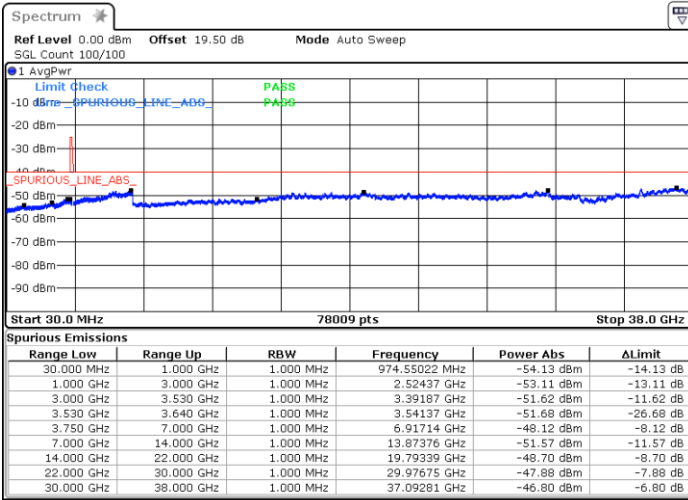

Lowest Channel / 1RB0

Lowest Channel / 1RBmax

Date: 17.MAR.2023 19:02:52

Date: 21.MAR.2023 18:07:14

Lowest Channel / FullIRB

N/A

Date: 17.MAR.2023 19:08:52

LTE Band 48 / 20MHz

16QAM

Middle Channel / 1RB0

Middle Channel / 1RBmax

Date: 21.MAR.2023 18:13:09

Date: 17.MAR.2023 18:52:22

Middle Channel / FullIRB

N/A

Date: 17.MAR.2023 18:39:21

LTE Band 48 / 20MHz

16QAM

Highest Channel / 1RB0

Highest Channel / 1RBmax

Date: 23.MAR.2023 10:57:22

Date: 21.MAR.2023 18:18:56

Highest Channel / FullIRB

N/A