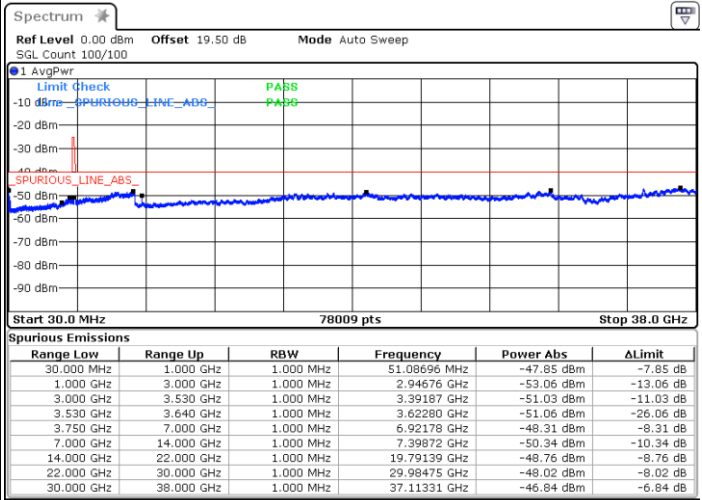

Date: 13.MAR.2023 17:18:33

Lowest Channel / FullIRB

N/A

Date: 13.MAR.2023 16:59:47

LTE Band 48 / 15MHz

16QAM

Middle Channel / 1RB0

Middle Channel / 1RBmax

Date: 13.MAR.2023 17:36:22

Date: 13.MAR.2023 17:27:10

Middle Channel / FullIRB

N/A

Date: 13.MAR.2023 17:46:26

LTE Band 48 / 15MHz

16QAM

Highest Channel / 1RB0

Highest Channel / 1RBmax

Date: 13.MAR.2023 18:05:08

Date: 13.MAR.2023 18:11:03

Highest Channel / FullIRB

N/A

Date: 13.MAR.2023 17:56:30

LTE Band 48 / 20MHz

16QAM

Lowest Channel / 1RB0

Lowest Channel / 1RBmax

Date: 17.MAR.2023 19:02:52

Date: 21.MAR.2023 18:07:14

Lowest Channel / FullIRB

N/A

Date: 17.MAR.2023 19:08:52

LTE Band 48 / 20MHz