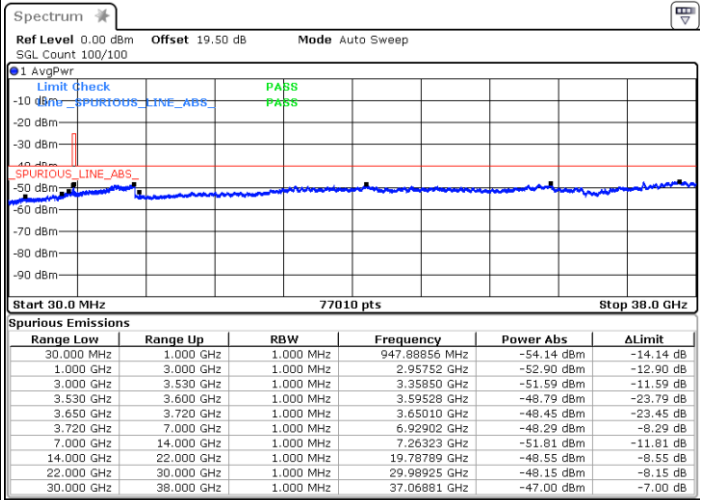

Highest Channel / 1RB0

Highest Channel / 1RBmax

Date: 21.MAR.2023 18:01:50

Date: 13.MAR.2023 16:40:19

Highest Channel / FullIRB

N/A

Date: 13.MAR.2023 16:54:57

LTE Band 48 / 15MHz

64QAM

Lowest Channel / 1RB0

Lowest Channel / 1RBmax

Date: 13.MAR.2023 17:13:14

Date: 13.MAR.2023 17:16:04

Lowest Channel / FullIRB

N/A

Date: 13.MAR.2023 16:57:15

LTE Band 48 / 15MHz

64QAM

Middle Channel / 1RB0

Middle Channel / 1RBmax

Date: 13.MAR.2023 17:32:31

Date: 13.MAR.2023 17:30:07

Middle Channel / FullIRB

N/A

Date: 13.MAR.2023 17:48:02

LTE Band 48 / 15MHz

64QAM

Highest Channel / 1RB0

Highest Channel / 1RBmax

Date: 13.MAR.2023 18:07:06

Date: 13.MAR.2023 18:09:17

Highest Channel / FullIRB