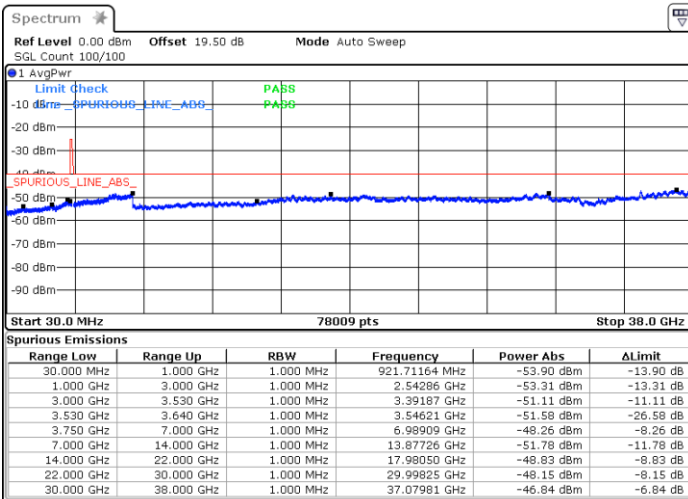

Date: 13.MAR.2023 17:41:28

LTE Band 48 / 15MHz

QPSK

Highest Channel / 1RB0

Highest Channel / 1RBmax

Date: 13.MAR.2023 18:02:16

Date: 13.MAR.2023 18:16:38

Highest Channel / FullIRB

N/A

Date: 13.MAR.2023 17:58:29

LTE Band 48 / 20MHz

QPSK

Lowest Channel / 1RB0

Lowest Channel / 1RBmax

Date: 21.MAR.2023 18:04:00

Date: 21.MAR.2023 18:05:29