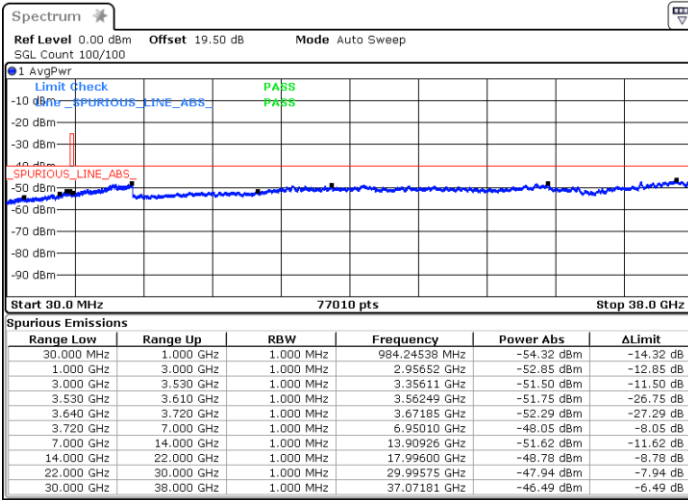

Date: 17.MAR.2023 19:19:29

LTE Band 48 / 5MHz

64QAM

Lowest Channel / 1RB0

Lowest Channel / 1RBmax

Date: 13.MAR.2023 12:13:39

Date: 13.MAR.2023 12:31:34

Lowest Channel / FullIRB

N/A

Date: 13.MAR.2023 12:34:11

LTE Band 48 / 5MHz

64QAM

Middle Channel / 1RB0

Middle Channel / 1RBmax

Date: 21.MAR.2023 17:24:15

Date: 21.MAR.2023 17:31:25

Middle Channel / FullIRB

N/A

Date: 13.MAR.2023 12:44:47

LTE Band 48 / 5MHz

64QAM

Highest Channel / 1RB0

Highest Channel / 1RBmax

Date: 13.MAR.2023 12:57:45

Date: 13.MAR.2023 15:38:35

Highest Channel / FullIRB

N/A

Date: 13.MAR.2023 15:36:40

LTE Band 48 / 10MHz

64QAM

Lowest Channel / 1RB0

Lowest Channel / 1RBmax