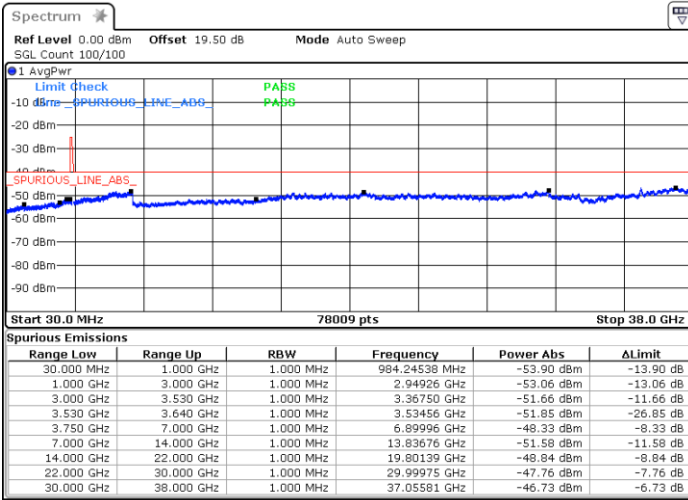

Lowest Channel / 1RBmax

Date: 13.MAR.2023 12:08:48

Date: 21.MAR.2023 17:19:18

Lowest Channel / FullIRB

N/A

Date: 13.MAR.2023 12:36:04

LTE Band 48 / 5MHz

16QAM

Middle Channel / 1RB0

Middle Channel / 1RBmax

Date: 21.MAR.2023 17:22:08

Date: 21.MAR.2023 17:30:03

Middle Channel / FullIRB

N/A

Date: 13.MAR.2023 12:42:01

LTE Band 48 / 5MHz

16QAM

Highest Channel / 1RB0

Highest Channel / 1RBmax

Date: 21.MAR.2023 17:36:25

Date: 21.MAR.2023 17:34:53

Highest Channel / FullIRB

N/A

Date: 13.MAR.2023 15:34:56