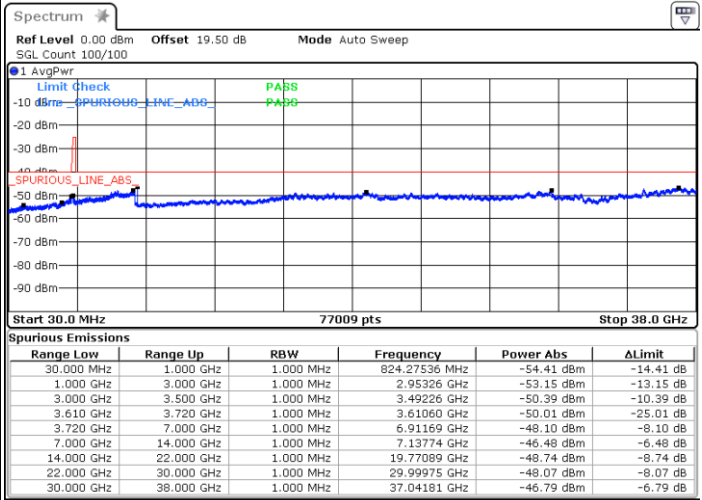

Date: 13.MAR.2023 17:48:02

LTE Band 48 / 15MHz

64QAM

Highest Channel / 1RB0

Highest Channel / 1RBmax

Date: 13.MAR.2023 18:07:06

Date: 13.MAR.2023 18:09:17

Highest Channel / FullIRB

N/A

Date: 13.MAR.2023 17:50:51

LTE Band 48 / 20MHz

64QAM

Lowest Channel / 1RB0

Lowest Channel / 1RBmax

Date: 17.MAR.2023 19:05:09

Date: 17.MAR.2023 18:56:15