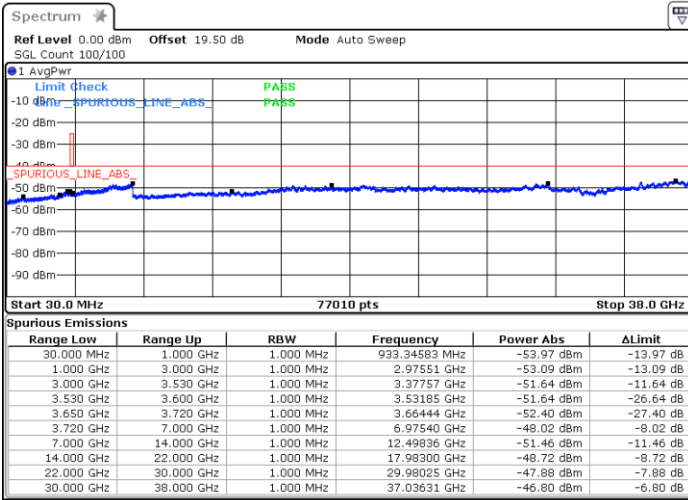

LTE Band 48 / 20MHz

16QAM

Middle Channel / 1RB0

Middle Channel / 1RBmax

Date: 21.MAR.2023 18:13:09