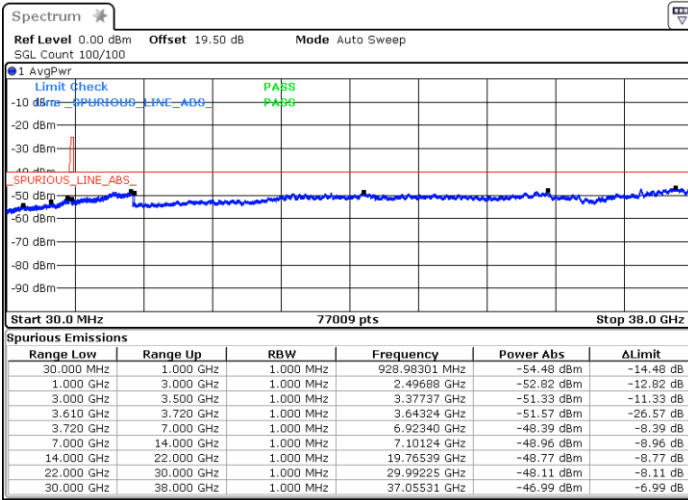

Middle Channel / FullIRB

N/A

Date: 13.MAR.2023 12:44:47

LTE Band 48 / 5MHz

64QAM

Highest Channel / 1RB0

Highest Channel / 1RBmax

Date: 13.MAR.2023 12:57:45

Date: 13.MAR.2023 15:38:35

Highest Channel / FullIRB

N/A

Date: 13.MAR.2023 15:36:40

LTE Band 48 / 10MHz

64QAM

Lowest Channel / 1RB0

Lowest Channel / 1RBmax

Date: 13.MAR.2023 15:51:14

Date: 13.MAR.2023 15:49:19

Lowest Channel / FullIRB

N/A

Date: 13.MAR.2023 16:10:15

LTE Band 48 / 10MHz

64QAM

MiddleChannel / 1RB0