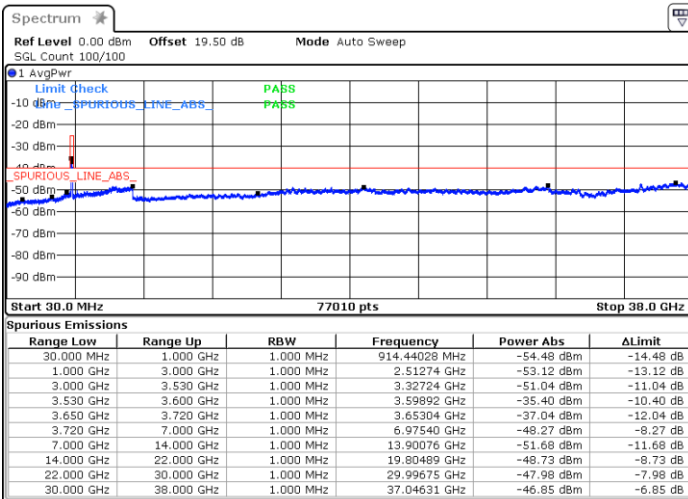

Lowest Channel / 1RB0

Lowest Channel / 1RBmax

Date: 17.MAR.2023 19:02:52

Date: 21.MAR.2023 18:07:14

Lowest Channel / FullIRB

N/A

Date: 17.MAR.2023 19:08:52

LTE Band 48 / 20MHz

16QAM

Middle Channel / 1RB0

Middle Channel / 1RBmax

Date: 21.MAR.2023 18:13:09

Date: 17.MAR.2023 18:52:22

Middle Channel / FullIRB

N/A

Date: 17.MAR.2023 18:39:21

LTE Band 48 / 20MHz

16QAM

Highest Channel / 1RB0

Highest Channel / 1RBmax

Date: 23.MAR.2023 10:57:22

Date: 21.MAR.2023 18:18:56

Highest Channel / FullIRB

N/A