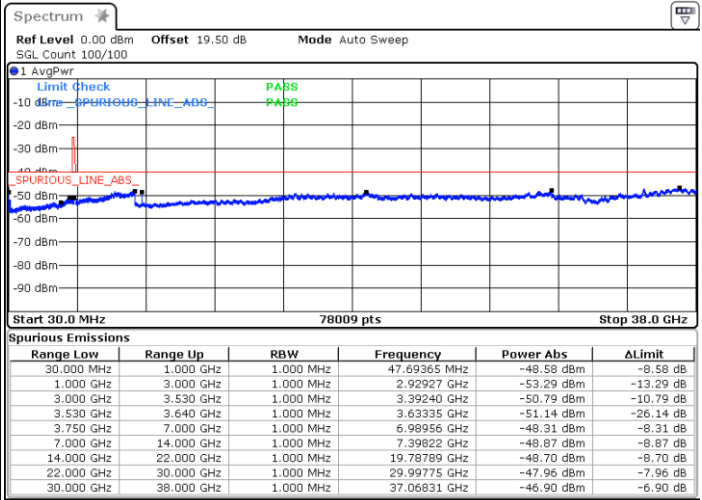

Date: 13.MAR.2023 17:41:28

LTE Band 48 / 15MHz

QPSK

Highest Channel / 1RB0

Highest Channel / 1RBmax

Date: 13.MAR.2023 18:02:16

Date: 13.MAR.2023 18:16:38

Highest Channel / FullIRB

N/A

Date: 13.MAR.2023 17:58:29

LTE Band 48 / 20MHz

QPSK

Lowest Channel / 1RB0

Lowest Channel / 1RBmax

Date: 21.MAR.2023 18:04:00

Date: 21.MAR.2023 18:05:29