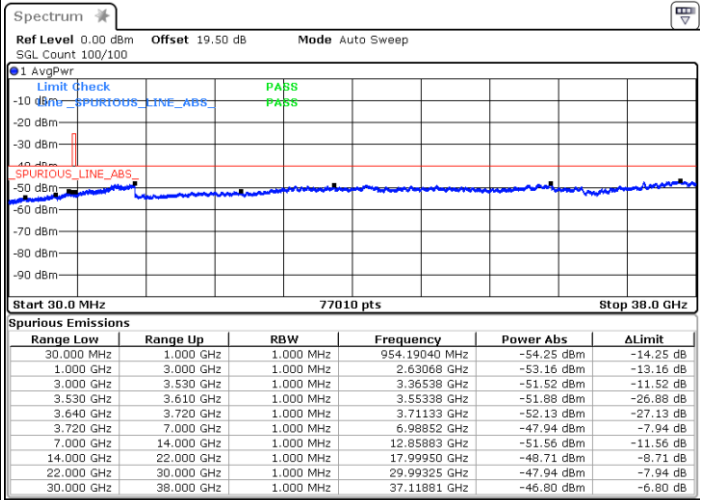

Date: 17.MAR.2023 19:19:29

LTE Band 48 / 5MHz

64QAM

Lowest Channel / 1RB0

Lowest Channel / 1RBmax

Date: 13.MAR.2023 12:13:39

Date: 13.MAR.2023 12:31:34

Lowest Channel / FullIRB

N/A

Date: 13.MAR.2023 12:34:11

LTE Band 48 / 5MHz

64QAM

Middle Channel / 1RB0

Middle Channel / 1RBmax

Date: 21.MAR.2023 17:24:15

Date: 21.MAR.2023 17:31:25

Middle Channel / FullIRB

N/A

Date: 13.MAR.2023 12:44:47

LTE Band 48 / 5MHz

64QAM

Highest Channel / 1RB0

Highest Channel / 1RBmax

Date: 13.MAR.2023 12:57:45

Date: 13.MAR.2023 15:38:35

Highest Channel / FullIRB

N/A

Date: 13.MAR.2023 15:36:40

LTE Band 48 / 10MHz

64QAM

Lowest Channel / 1RB0

Lowest Channel / 1RBmax