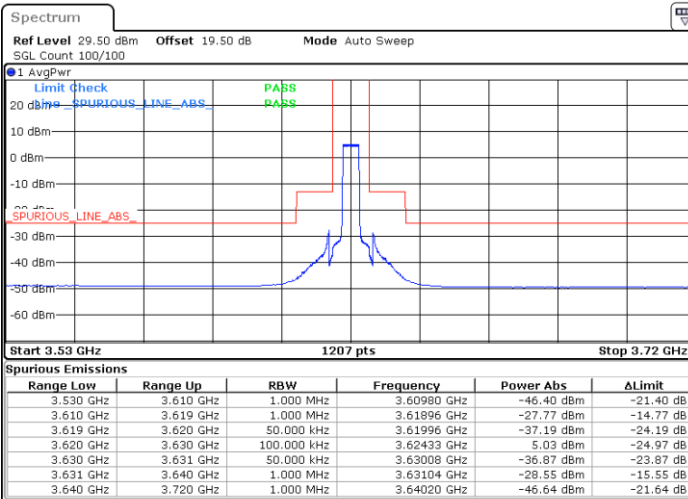

Middle Channel / FullIRB

N/A

Date: 9.MAR.2023 22:56:00