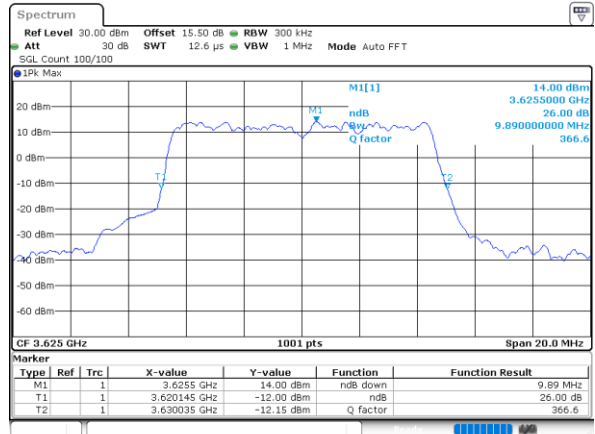

Middle Channel / 10MHz / 64QAM

Date: 13_MAR_2023 13:26:18