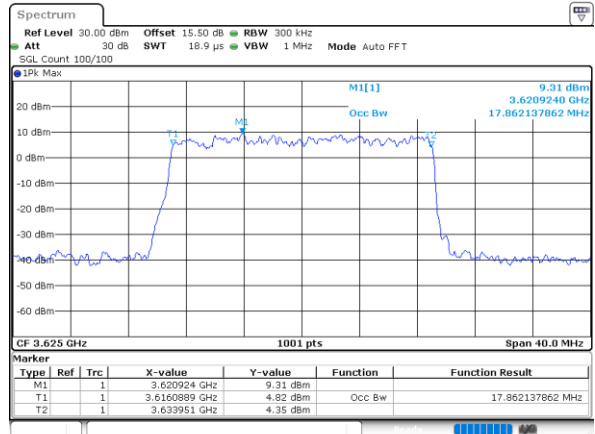

Lowest Channel / 20MHz / QPSK

Date: 13.MAR.2023 13:18:43

Lowest Channel / 20MHz / 16QAM

Date: 13.MAR.2023 13:19:07

Middle Channel / 20MHz / QPSK

Date: 13.MAR.2023 13:20:18

Middle Channel / 20MHz / 16QAM

Date: 13.MAR.2023 13:20:41

Highest Channel / 20MHz / QPSK

Date: 13.MAR.2023 13:21:52

Highest Channel / 20MHz / 16QAM

Date: 13.MAR.2023 13:22:16

LTE Band 48

Lowest Channel / 5MHz / 64QAM

Date: 13.MAR.2023 13:23:29

Lowest Channel / 10MHz / 64QAM