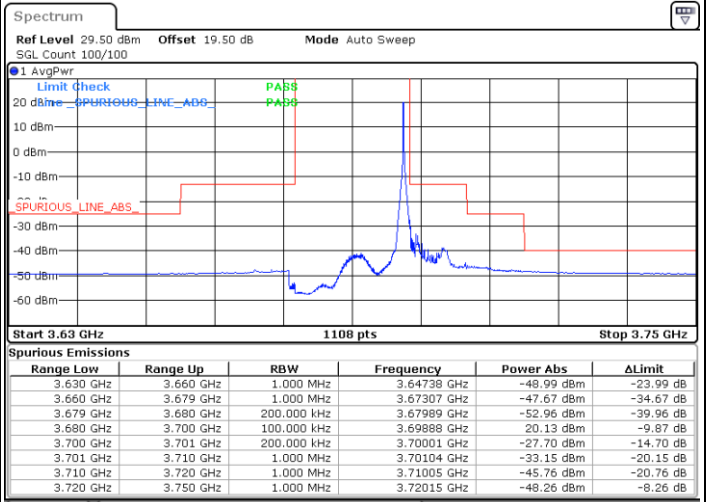

Date: 13.MAR.2023 11:44:02

LTE Band 48 / 20MHz

QPSK

Middle Channel / 1RB0

Middle Channel / 1RBmax

Date: 10.MAR.2023 01:38:34

Date: 10.MAR.2023 01:56:55

Middle Channel / FullIRB

N/A

Date: 10.MAR.2023 01:20:14

LTE Band 48 / 20MHz

QPSK

Highest Channel / 1RB0

Highest Channel / 1RBmax

Date: 10.MAR.2023 01:48:44

Date: 10.MAR.2023 02:07:05

Highest Channel / FullIRB

N/A

Date: 13.MAR.2023 11:33:10

LTE Band 48 / 5MHz

16QAM

Lowest Channel / 1RB0

Lowest Channel / 1RBmax

Date: 9.MAR.2023 22:40:34