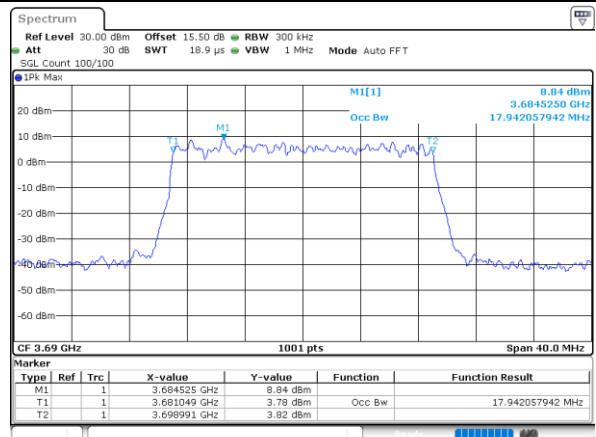

Middle Channel / 20MHz / 64QAM

Date: 13_MAR_2023 13:29:56

Highest Channel / 15MHz / 64QAM

Date: 13_MAR_2023 13:28:38

Highest Channel / 20MHz / 64QAM

Date: 13_MAR_2023 13:30:34

Conducted Band Edge

LTE Band 48 / 5MHz