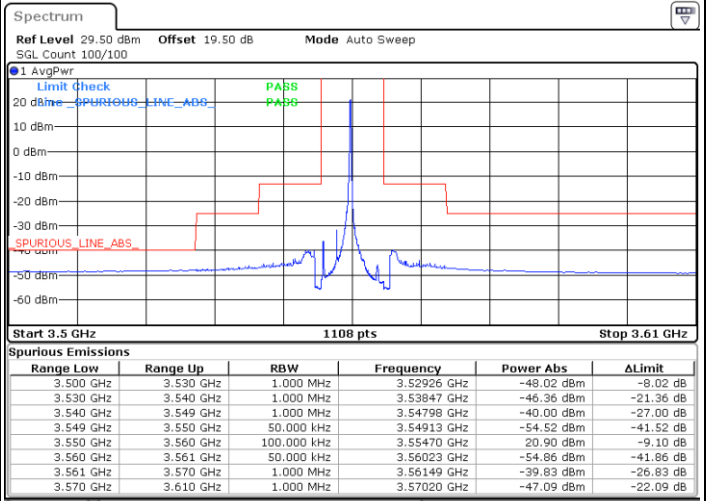

Middle Channel / 20MHz / 64QAM

Date: 13_MAR_2023 13:29:56

Highest Channel / 15MHz / 64QAM

Date: 13_MAR_2023 13:28:38

Highest Channel / 20MHz / 64QAM

Date: 13_MAR_2023 13:30:34

Conducted Band Edge

LTE Band 48 / 5MHz

QPSK

Lowest Channel / 1RB0

Lowest Channel / 1RBmax

Date: 9.MAR.2023 22:39:16

Date: 9.MAR.2023 23:02:27

Lowest Channel / FullRB

N/A

Date: 9.MAR.2023 22:50:51