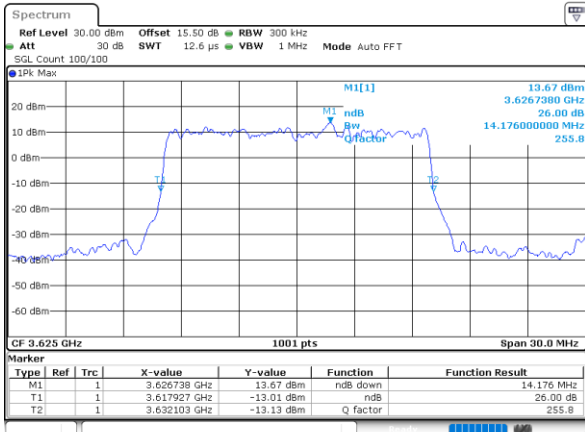

Highest Channel / 10MHz / 16QAM

Date: 13.MAR.2023 13:13:31

LTE Band 48

Lowest Channel / 15MHz / QPSK

Date: 13_MAR_2023 13:14:44

Lowest Channel / 15MHz / 16QAM

Date: 13_MAR_2023 13:15:08

Middle Channel / 15MHz / QPSK