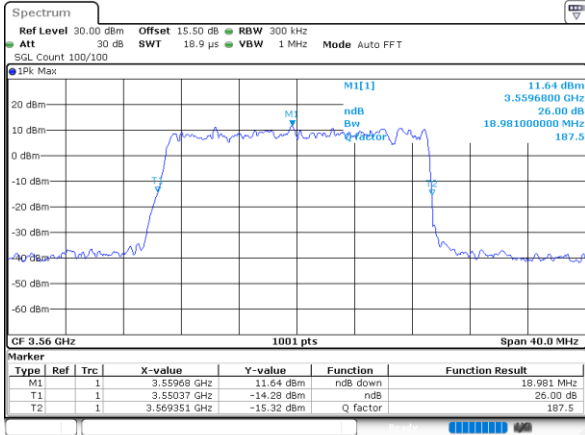

LTE Band 48

Lowest Channel / 20MHz / QPSK

Date: 13.MAR.2023 13:19:31