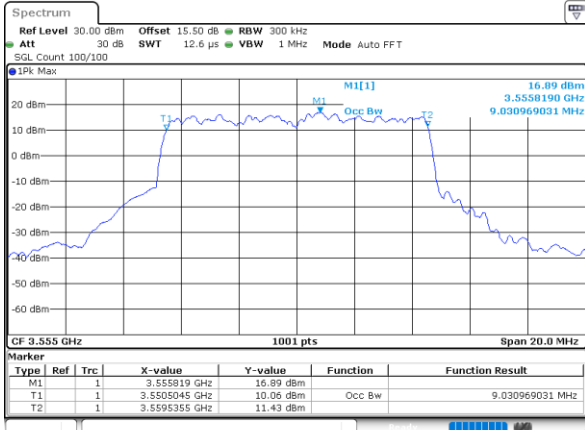

LTE Band 48

Lowest Channel / 5MHz / QPSK

Date: 13.MAR.2023 13:04:23

Lowest Channel / 5MHz / 16QAM

Date: 13.MAR.2023 13:04:47

Middle Channel / 5MHz / QPSK

Date: 13.MAR.2023 13:05:59

Middle Channel / 5MHz / 16QAM

Date: 13.MAR.2023 13:06:22

Highest Channel / 5MHz / QPSK

Date: 13.MAR.2023 13:07:32

Highest Channel / 5MHz / 16QAM

Date: 13.MAR.2023 13:07:56

LTE Band 48

Lowest Channel / 10MHz / QPSK

Date: 13.MAR.2023 13:09:09

Lowest Channel / 10MHz / 16QAM

Date: 13.MAR.2023 13:09:33

Middle Channel / 10MHz / QPSK

Date: 13.MAR.2023 13:10:45

Middle Channel / 10MHz / 16QAM

Date: 13.MAR.2023 13:11:08

Highest Channel / 10MHz / QPSK

Date: 13.MAR.2023 13:12:19