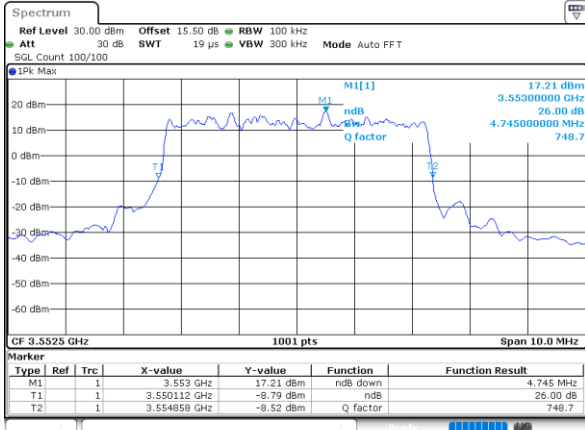

LTE Band 48

Lowest Channel / 5MHz / QPSK

Date: 13.MAR.2023 13:05:11