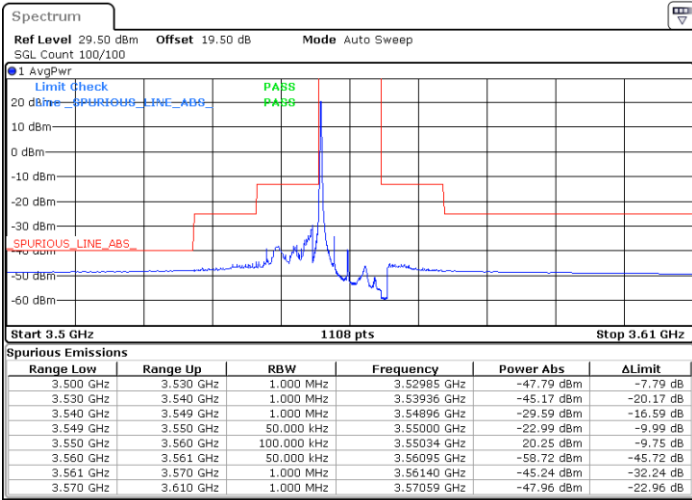

N/A

Date: 10.MAR.2023 01:20:14

LTE Band 48 / 20MHz

QPSK

Highest Channel / 1RB0

Highest Channel / 1RBmax

Date: 10.MAR.2023 01:48:44

Date: 10.MAR.2023 02:07:05

Highest Channel / FullIRB

N/A

Date: 13.MAR.2023 11:33:10

LTE Band 48 / 5MHz

16QAM

Lowest Channel / 1RB0

Lowest Channel / 1RBmax

Date: 9.MAR.2023 22:40:34

Date: 9.MAR.2023 23:03:44

Lowest Channel / FullIRB

N/A

Date: 9.MAR.2023 22:52:09

LTE Band 48 / 5MHz

16QAM

Middle Channel / 1RB0

Middle Channel / 1RBmax