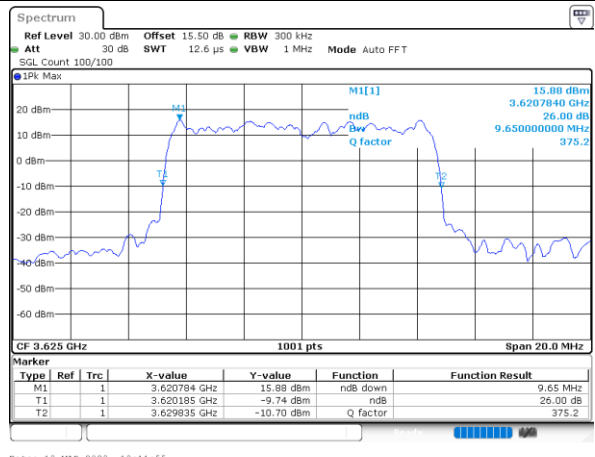

Lowest Channel / 10MHz / 16QAM

Date: 13.MAR.2023 13:10:21

Middle Channel / 10MHz / QPSK

Date: 13.MAR.2023 13:11:31

Middle Channel / 10MHz / 16QAM

Date: 13.MAR.2023 13:11:55

Highest Channel / 10MHz / QPSK

Date: 13.MAR.2023 13:13:07

Highest Channel / 10MHz / 16QAM

Date: 13.MAR.2023 13:13:31

LTE Band 48

Lowest Channel / 15MHz / QPSK

Date: 13_MAR_2023 13:14:44

Lowest Channel / 15MHz / 16QAM

Date: 13_MAR_2023 13:15:08

Middle Channel / 15MHz / QPSK