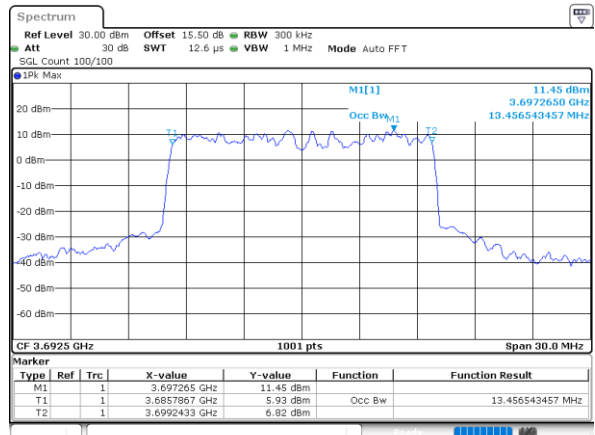

Highest Channel / 10MHz / 16QAM

Date: 13.MAR.2023 13:12:43

LTE Band 48

Lowest Channel / 15MHz / QPSK

Date: 13.MAR.2023 13:13:56

Lowest Channel / 15MHz / 16QAM

Date: 13.MAR.2023 13:14:20

Middle Channel / 15MHz / QPSK

Date: 13.MAR.2023 13:15:32

Middle Channel / 15MHz / 16QAM

Date: 13.MAR.2023 13:15:55

Highest Channel / 15MHz / QPSK

Date: 13.MAR.2023 13:17:06

Highest Channel / 15MHz / 16QAM

Date: 13.MAR.2023 13:17:30

LTE Band 48