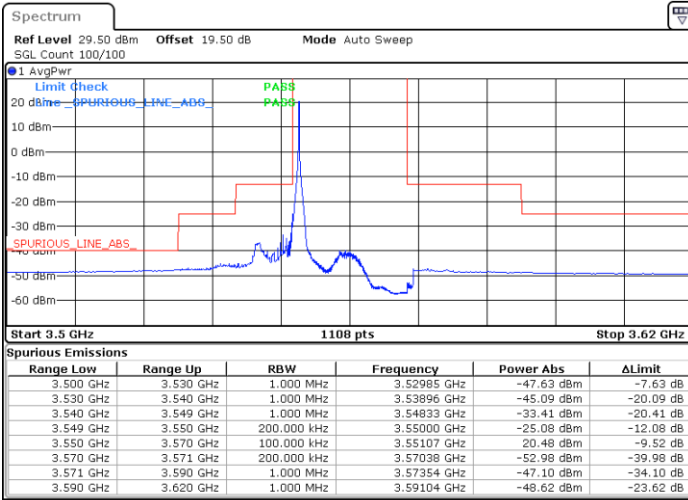

Middle Channel / 1RB0

Middle Channel / 1RBmax

Date: 10.MAR.2023 00:32:34

Date: 10.MAR.2023 00:41:58

Middle Channel / FullRB

N/A

Date: 10.MAR.2023 00:59:51

LTE Band 48 / 15MHz

QPSK

Highest Channel / 1RB0

Highest Channel / 1RBmax

Date: 9.MAR.2023 23:57:12

Date: 10.MAR.2023 01:07:59

Highest Channel / FullIRB

N/A

Date: 13.MAR.2023 11:48:55

LTE Band 48 / 20MHz

QPSK

Lowest Channel / 1RB0

Lowest Channel / 1RBmax

Date: 10.MAR.2023 01:36:32

Date: 10.MAR.2023 01:54:53

Lowest Channel / FullIRB

N/A