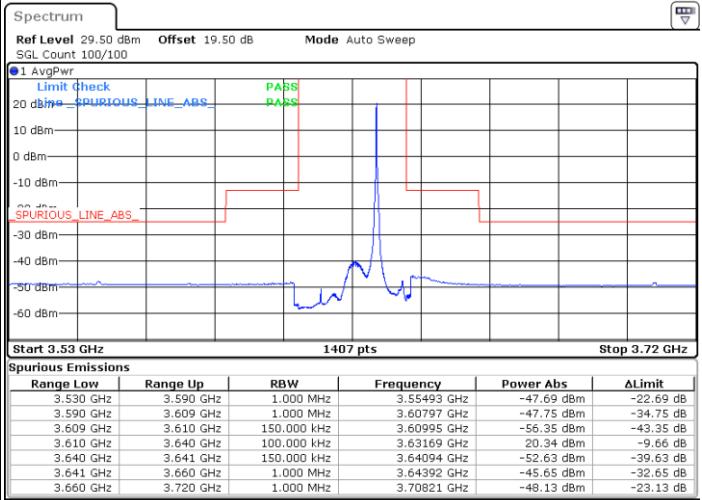

Date: 9.MAR.2023 23:24:20

Date: 9.MAR.2023 23:47:30

Highest Channel / FullIRB

N/A

Date: 9.MAR.2023 23:35:55

LTE Band 48 / 15MHz

QPSK

Lowest Channel / 1RB0

Lowest Channel / 1RBmax

Date: 10.MAR.2023 00:22:57

Date: 10.MAR.2023 00:13:20

Lowest Channel / FullIRB

N/A

Date: 13.MAR.2023 11:46:58

LTE Band 48 / 15MHz

QPSK

Middle Channel / 1RB0

Middle Channel / 1RBmax

Date: 10.MAR.2023 00:32:34

Date: 10.MAR.2023 00:41:58

Middle Channel / FullRB

N/A

Date: 10.MAR.2023 00:59:51

LTE Band 48 / 15MHz