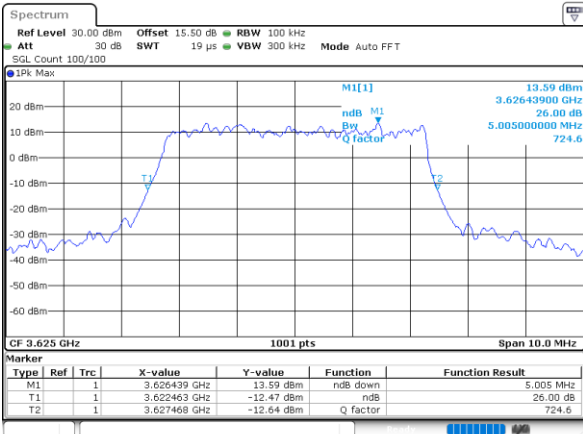

Middle Channel / 5MHz / 64QAM

Date: 13_MAR_2023 13:24:22