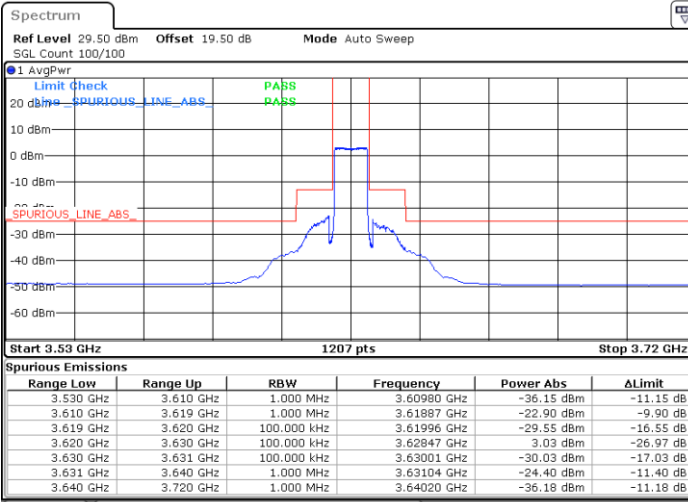

N/A

Date: 9.MAR.2023 22:58:35

LTE Band 48 / 10MHz

QPSK

Lowest Channel / 1RB0

Lowest Channel / 1RBmax

Date: 9.MAR.2023 23:16:37

Date: 9.MAR.2023 23:39:47

Lowest Channel / FullIRB

N/A

Date: 9.MAR.2023 23:28:12

LTE Band 48 / 10MHz

QPSK

MiddleChannel / 1RB0

Middle Channel / 1RBmax

Date: 9.MAR.2023 23:17:54

Date: 9.MAR.2023 23:41:04

Middle Channel / FullIRB

N/A

Date: 9.MAR.2023 23:29:29

LTE Band 48 / 10MHz

QPSK

Highest Channel / 1RB0

Highest Channel / 1RBmax

Date: 9.MAR.2023 23:24:20

Date: 9.MAR.2023 23:47:30

Highest Channel / FullIRB

N/A

Date: 9.MAR.2023 23:35:55

LTE Band 48 / 15MHz

QPSK

Lowest Channel / 1RB0