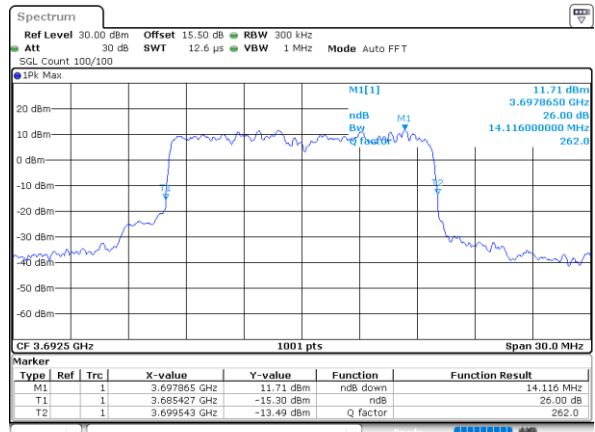

Date: 13_MAR_2023 13:16:19

Middle Channel / 15MHz / 16QAM

Date: 13_MAR_2023 13:16:42

Highest Channel / 15MHz / QPSK

Date: 13_MAR_2023 13:17:59

Highest Channel / 15MHz / 16QAM

Date: 13_MAR_2023 13:18:17

LTE Band 48