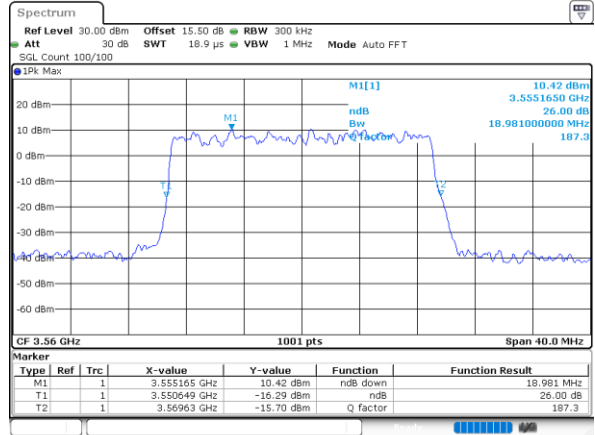

Lowest Channel / 20MHz / 16QAM

Date: 13.MAR.2023 13:19:54