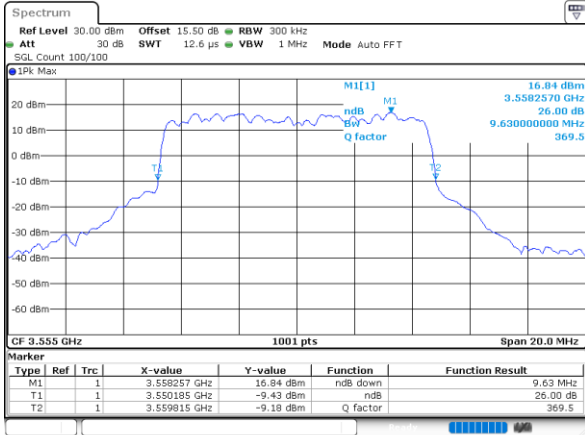

Date: 13.MAR.2023 13:07:09

Highest Channel / 5MHz / QPSK

Date: 13.MAR.2023 13:08:20

Highest Channel / 5MHz / 16QAM

Date: 13.MAR.2023 13:08:44

LTE Band 48

Lowest Channel / 10MHz / QPSK

Date: 13.MAR.2023 13:09:57