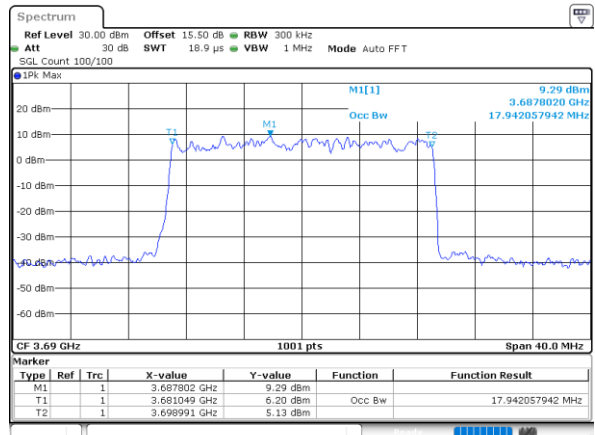

Highest Channel / 20MHz / QPSK

Date: 13.MAR.2023 13:21:52

Highest Channel / 20MHz / 16QAM

Date: 13.MAR.2023 13:22:16

LTE Band 48

Lowest Channel / 5MHz / 64QAM

Date: 13.MAR.2023 13:23:29

Lowest Channel / 10MHz / 64QAM