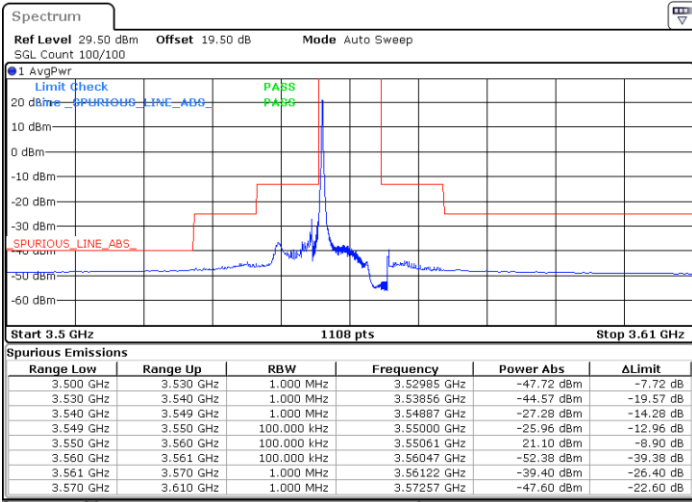

Date: 9.MAR.2023 22:57:18

LTE Band 48 / 5MHz

QPSK

Highest Channel / 1RB0

Highest Channel / 1RBmax

Date: 9.MAR.2023 22:46:59

Date: 9.MAR.2023 23:10:10

Highest Channel / FullIRB

N/A

Date: 9.MAR.2023 22:58:35

LTE Band 48 / 10MHz

QPSK

Lowest Channel / 1RB0

Lowest Channel / 1RBmax

Date: 9.MAR.2023 23:16:37

Date: 9.MAR.2023 23:39:47

Lowest Channel / FullIRB

N/A

Date: 9.MAR.2023 23:28:12

LTE Band 48 / 10MHz

QPSK

MiddleChannel / 1RB0

Middle Channel / 1RBmax

Date: 9.MAR.2023 23:17:54