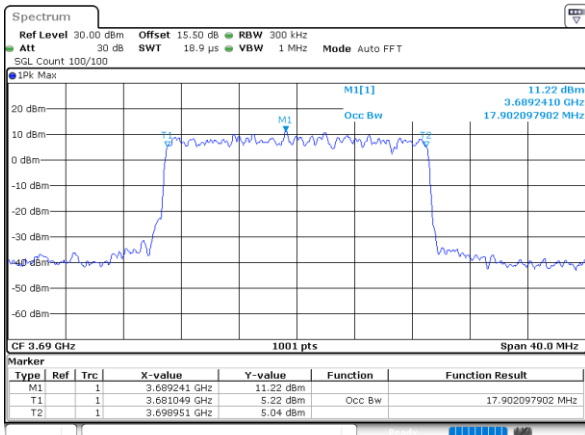

Highest Channel / 20MHz / QPSK

Date: 13.MAR.2023 13:21:52

Highest Channel / 20MHz / 16QAM

Date: 13.MAR.2023 13:22:16

LTE Band 48

Lowest Channel / 5MHz / 64QAM

Date: 13.MAR.2023 13:23:29

Lowest Channel / 10MHz / 64QAM