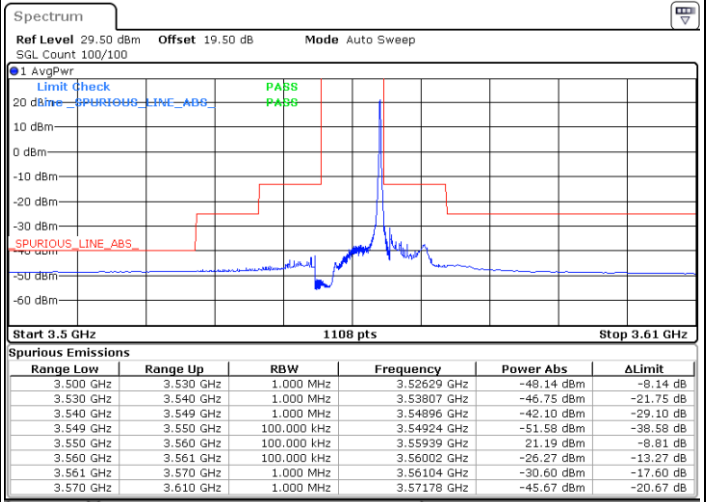

Date: 9.MAR.2023 22:57:18

LTE Band 48 / 5MHz

QPSK

Highest Channel / 1RB0

Highest Channel / 1RBmax

Date: 9.MAR.2023 22:46:59

Date: 9.MAR.2023 23:10:10

Highest Channel / FullIRB

N/A

Date: 9.MAR.2023 22:58:35

LTE Band 48 / 10MHz

QPSK

Lowest Channel / 1RB0

Lowest Channel / 1RBmax

Date: 9.MAR.2023 23:16:37

Date: 9.MAR.2023 23:39:47

Lowest Channel / FullIRB

N/A

Date: 9.MAR.2023 23:28:12

LTE Band 48 / 10MHz

QPSK

MiddleChannel / 1RB0

Middle Channel / 1RBmax

Date: 9.MAR.2023 23:17:54