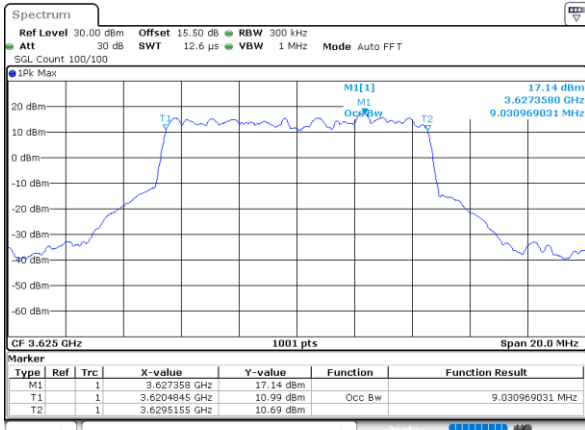

Middle Channel / 10MHz / QPSK

Date: 13.MAR.2023 13:10:45