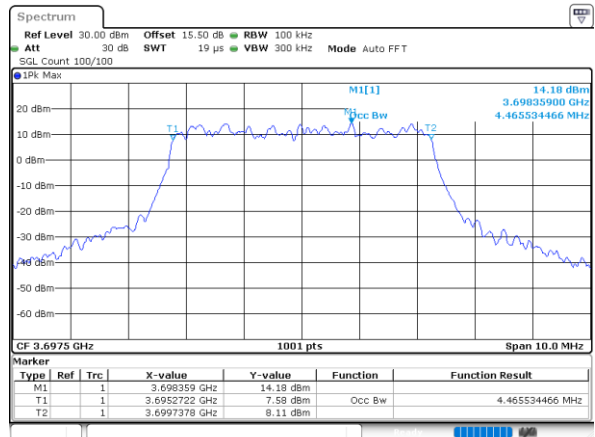

LTE Band 48

Lowest Channel / 5MHz / QPSK

Date: 13.MAR.2023 13:04:23

Lowest Channel / 5MHz / 16QAM

Date: 13.MAR.2023 13:04:47

Middle Channel / 5MHz / QPSK

Date: 13.MAR.2023 13:05:59

Middle Channel / 5MHz / 16QAM

Date: 13.MAR.2023 13:06:22

Highest Channel / 5MHz / QPSK

Date: 13.MAR.2023 13:07:32

Highest Channel / 5MHz / 16QAM

Date: 13.MAR.2023 13:07:56

LTE Band 48

Lowest Channel / 10MHz / QPSK

Date: 13.MAR.2023 13:09:09