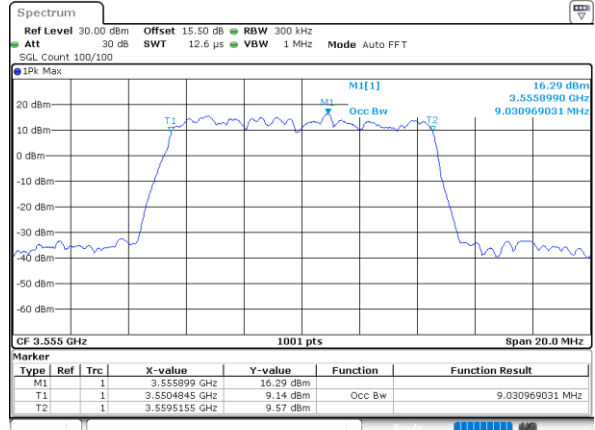

Lowest Channel / 10MHz / 16QAM

Date: 13.MAR.2023 13:09:33