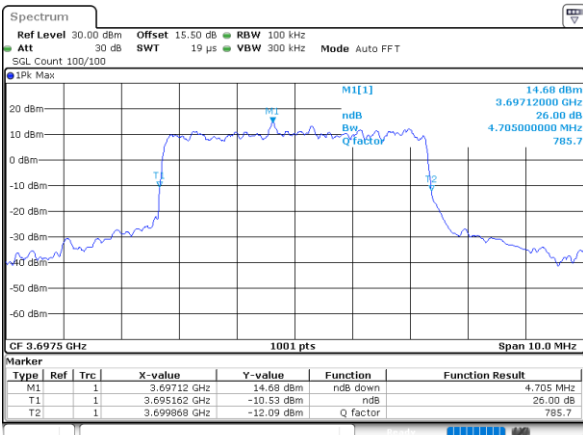

Highest Channel / 20MHz / QPSK

Date: 13.MAR.2023 13:22:40

Highest Channel / 20MHz / 16QAM

Date: 13.MAR.2023 13:23:04

LTE Band 48

Lowest Channel / 5MHz / 64QAM

Date: 13_MAR_2023 13:23:44

Lowest Channel / 10MHz / 64QAM

Date: 13_MAR_2023 13:25:40

Middle Channel / 5MHz / 64QAM

Date: 13_MAR_2023 13:24:22

Middle Channel / 10MHz / 64QAM

Date: 13_MAR_2023 13:26:18

Highest Channel / 5MHz / 64QAM

Date: 13_MAR_2023 13:25:00

Highest Channel / 10MHz / 64QAM