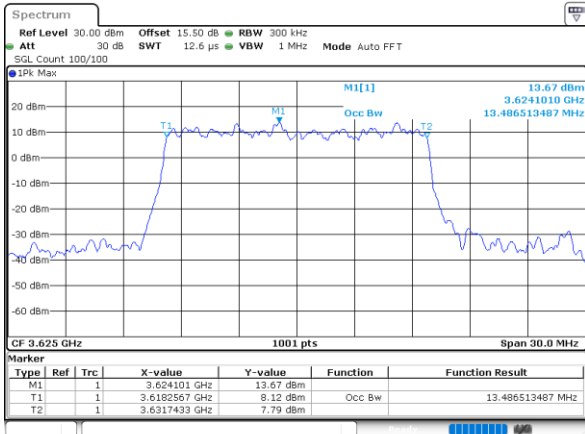

Highest Channel / 10MHz / 16QAM

Date: 13.MAR.2023 13:12:43

LTE Band 48

Lowest Channel / 15MHz / QPSK

Date: 13.MAR.2023 13:13:56

Lowest Channel / 15MHz / 16QAM

Date: 13.MAR.2023 13:14:20

Middle Channel / 15MHz / QPSK