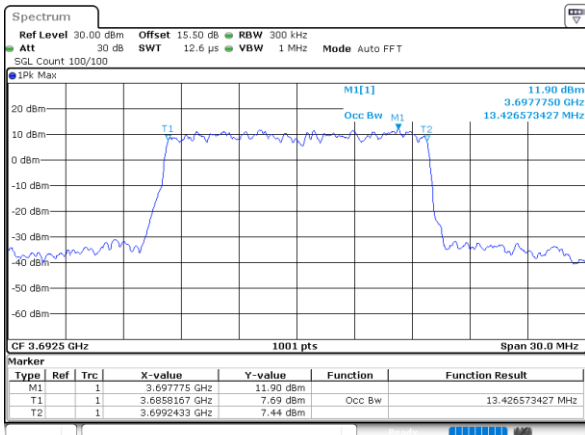

Highest Channel / 10MHz / 16QAM

Date: 13.MAR.2023 13:12:43

LTE Band 48

Lowest Channel / 15MHz / QPSK

Date: 13.MAR.2023 13:13:56

Lowest Channel / 15MHz / 16QAM

Date: 13.MAR.2023 13:14:20

Middle Channel / 15MHz / QPSK

Date: 13.MAR.2023 13:15:32

Middle Channel / 15MHz / 16QAM

Date: 13.MAR.2023 13:15:55

Highest Channel / 15MHz / QPSK

Date: 13.MAR.2023 13:17:06

Highest Channel / 15MHz / 16QAM

Date: 13.MAR.2023 13:17:30

LTE Band 48