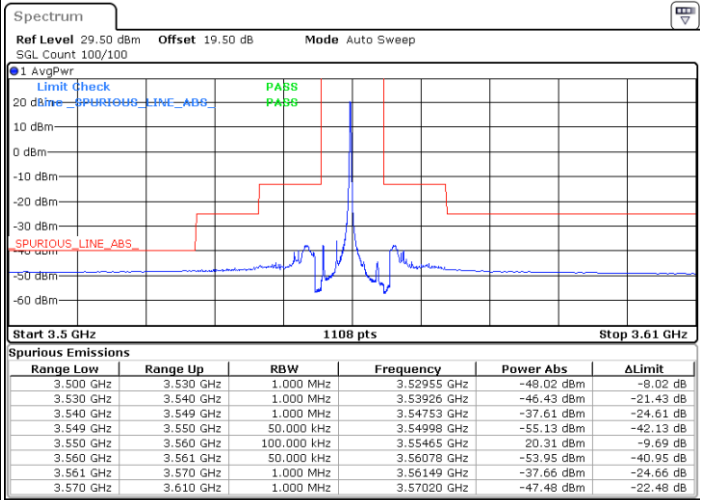

N/A

Date: 10.MAR.2023 01:20:14

LTE Band 48 / 20MHz

QPSK

Highest Channel / 1RB0

Highest Channel / 1RBmax

Date: 10.MAR.2023 01:48:44

Date: 10.MAR.2023 02:07:05

Highest Channel / FullIRB

N/A

Date: 13.MAR.2023 11:33:10

LTE Band 48 / 5MHz

16QAM

Lowest Channel / 1RB0

Lowest Channel / 1RBmax

Date: 9.MAR.2023 22:40:34

Date: 9.MAR.2023 23:03:44

Lowest Channel / FullIRB

N/A

Date: 9.MAR.2023 22:52:09

LTE Band 48 / 5MHz

16QAM

Middle Channel / 1RB0

Middle Channel / 1RBmax