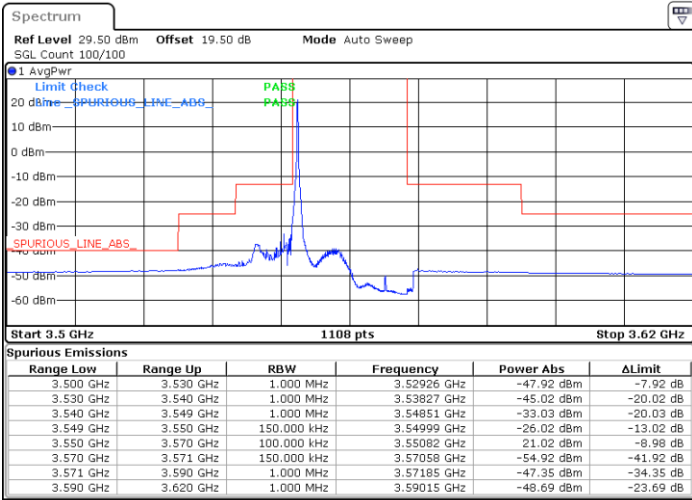

Date: 9.MAR.2023 23:41:04

Middle Channel / FullIRB

N/A

Date: 9.MAR.2023 23:29:29

LTE Band 48 / 10MHz

QPSK

Highest Channel / 1RB0

Highest Channel / 1RBmax

Date: 9.MAR.2023 23:24:20

Date: 9.MAR.2023 23:47:30

Highest Channel / FullIRB

N/A

Date: 9.MAR.2023 23:35:55

LTE Band 48 / 15MHz

QPSK

Lowest Channel / 1RB0

Lowest Channel / 1RBmax

Date: 10.MAR.2023 00:22:57

Date: 10.MAR.2023 00:13:20

Lowest Channel / FullIRB

N/A

Date: 13.MAR.2023 11:46:58

LTE Band 48 / 15MHz

QPSK