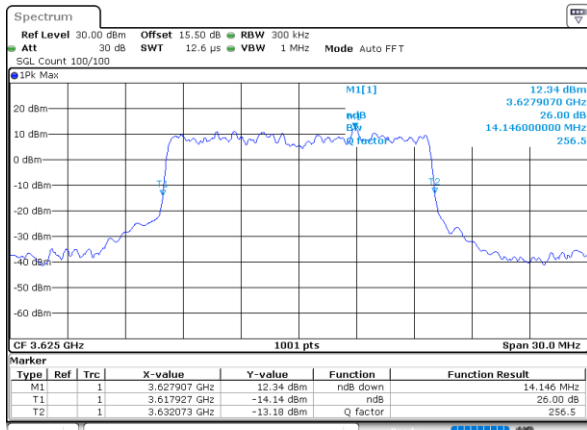

Date: 13_MAR_2023 13:26:56

LTE Band 48

Lowest Channel / 15MHz / 64QAM

Date: 13.MAR.2023 13:27:36

Lowest Channel / 20MHz / 64QAM

Date: 13.MAR.2023 13:29:32

Middle Channel / 15MHz / 64QAM

Date: 13.MAR.2023 13:28:14

Middle Channel / 20MHz / 64QAM

Date: 13.MAR.2023 13:30:11

Highest Channel / 15MHz / 64QAM

Date: 13.MAR.2023 13:28:52

Highest Channel / 20MHz / 64QAM

Date: 13.MAR.2023 13:30:49

Occupied Bandwidth

Mode	LTE Band 48 : 99%OBW(MHz)											
BW	1.4MHz		3MHz		5MHz		10MHz		15MHz		20MHz	
Mod.	QPSK	16QAM	QPSK	16QAM	QPSK	16QAM	QPSK	16QAM	QPSK	16QAM	QPSK	16QAM
Lowest CH	-	-	-	-	4.49	4.50	9.03	9.03	13.49	13.43	17.90	17.90
Middle CH	-	-	-	-	4.49	4.52	9.03	9.09	13.49	13.46	17.94	17.86
Highest CH	-	-	-	-	4.51	4.47	8.97	9.01	13.43	13.46	17.90	17.94
Mode	LTE Band 48 : 99%OBW(MHz)											
BW	1.4MHz		3MHz		5MHz		10MHz		15MHz		20MHz	
Mod.	64QAM		64QAM		64QAM		64QAM		64QAM		64QAM	
Lowest CH	-	-	-	-	4.50	-	8.99	-	13.43	-	17.74	-
Middle CH	-	-	-	-	4.51	-	9.07	-	13.40	-	17.94	-
Highest CH	-	-	-	-	4.51	-	8.99	-	13.43	-	17.94	-