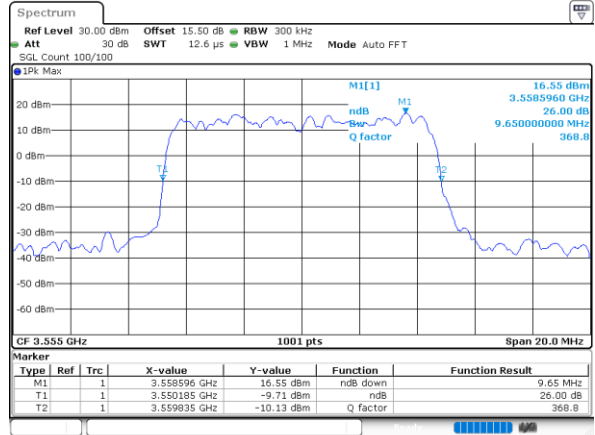

Lowest Channel / 10MHz / 16QAM

Date: 13.MAR.2023 13:10:21