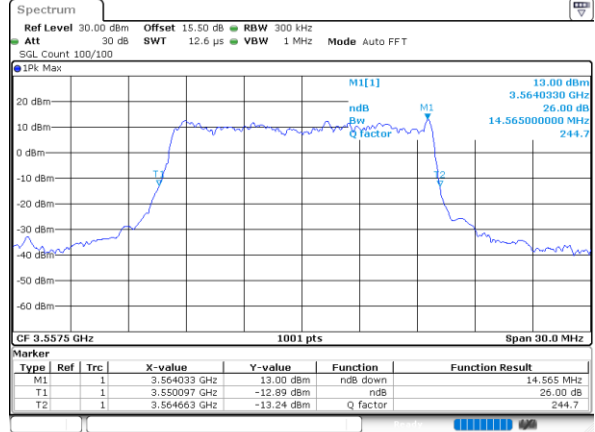

Highest Channel / 10MHz / 16QAM

Date: 13.MAR.2023 13:13:31

LTE Band 48

Lowest Channel / 15MHz / QPSK

Date: 13_MAR_2023 13:14:44

Lowest Channel / 15MHz / 16QAM

Date: 13_MAR_2023 13:15:08

Middle Channel / 15MHz / QPSK

Date: 13_MAR_2023 13:16:19

Middle Channel / 15MHz / 16QAM

Date: 13_MAR_2023 13:16:42

Highest Channel / 15MHz / QPSK

Date: 13_MAR_2023 13:17:59

Highest Channel / 15MHz / 16QAM

Date: 13_MAR_2023 13:18:17

LTE Band 48