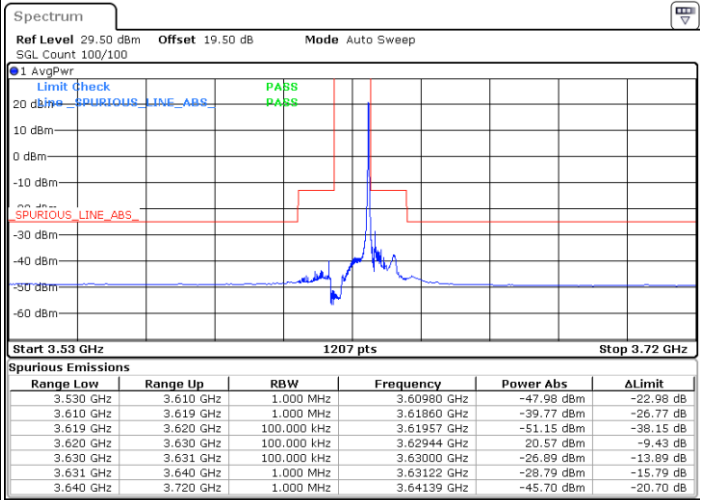

N/A

Date: 9.MAR.2023 22:58:35

LTE Band 48 / 10MHz

QPSK

Lowest Channel / 1RB0

Lowest Channel / 1RBmax

Date: 9.MAR.2023 23:16:37

Date: 9.MAR.2023 23:39:47

Lowest Channel / FullIRB

N/A

Date: 9.MAR.2023 23:28:12

LTE Band 48 / 10MHz

QPSK

MiddleChannel / 1RB0

Middle Channel / 1RBmax

Date: 9.MAR.2023 23:17:54

Date: 9.MAR.2023 23:41:04

Middle Channel / FullIRB

N/A

Date: 9.MAR.2023 23:29:29

LTE Band 48 / 10MHz

QPSK

Highest Channel / 1RB0

Highest Channel / 1RBmax

Date: 9.MAR.2023 23:24:20

Date: 9.MAR.2023 23:47:30

Highest Channel / FullIRB

N/A

Date: 9.MAR.2023 23:35:55

LTE Band 48 / 15MHz

QPSK

Lowest Channel / 1RB0