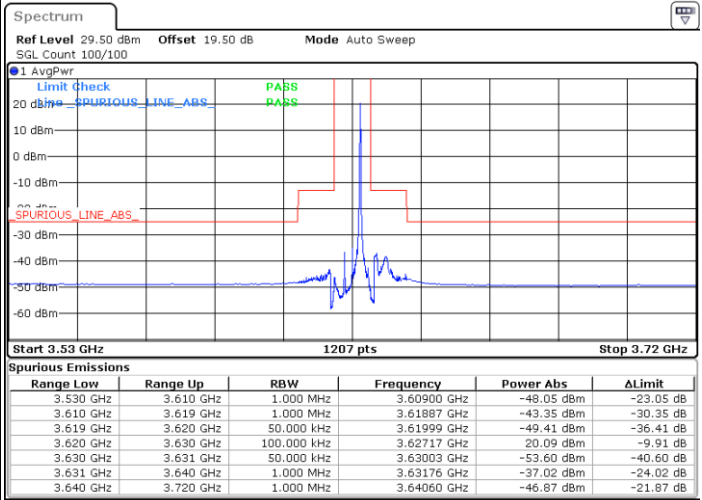

Date: 9.MAR.2023 23:07:36