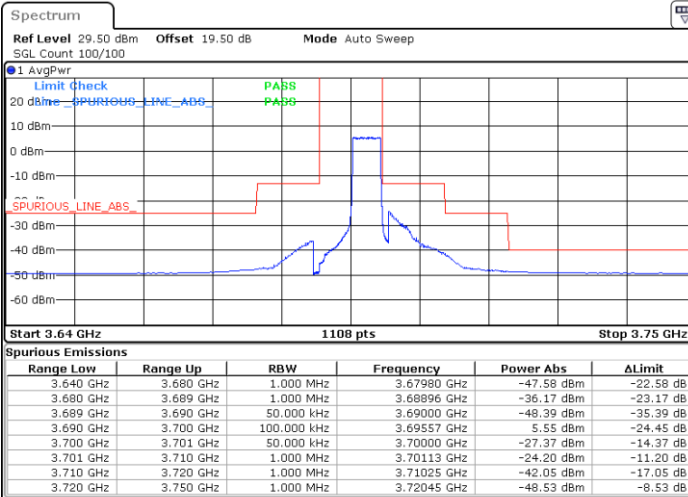

LTE Band 48 / 5MHz

QPSK

Middle Channel / 1RB0

Middle Channel / 1RBmax

Date: 9.MAR.2023 22:45:43

Date: 9.MAR.2023 23:08:53

Middle Channel / FullIRB

N/A

Date: 9.MAR.2023 22:57:18

LTE Band 48 / 5MHz

QPSK

Highest Channel / 1RB0

Highest Channel / 1RBmax

Date: 9.MAR.2023 22:46:59

Date: 9.MAR.2023 23:10:10

Highest Channel / FullIRB

N/A

Date: 9.MAR.2023 22:58:35

LTE Band 48 / 10MHz

QPSK

Lowest Channel / 1RB0

Lowest Channel / 1RBmax

Date: 9.MAR.2023 23:16:37

Date: 9.MAR.2023 23:39:47