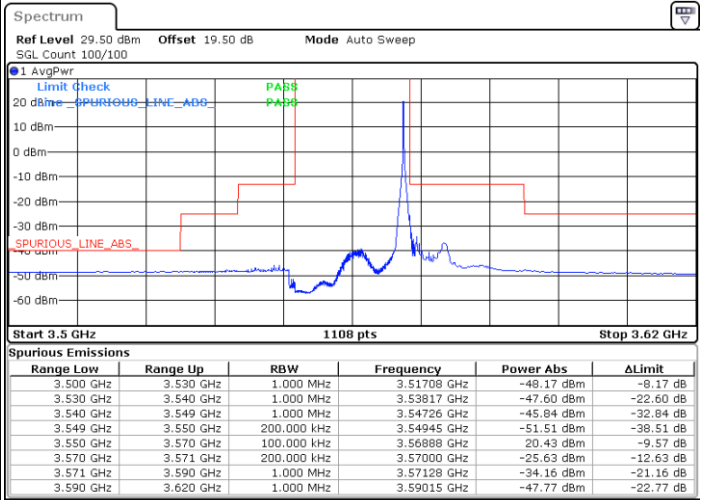

QPSK

Highest Channel / 1RB0

Highest Channel / 1RBmax

Date: 9.MAR.2023 23:57:12

Date: 10.MAR.2023 01:07:59

Highest Channel / FullIRB

N/A

Date: 13.MAR.2023 11:48:55

LTE Band 48 / 20MHz

QPSK

Lowest Channel / 1RB0

Lowest Channel / 1RBmax

Date: 10.MAR.2023 01:36:32

Date: 10.MAR.2023 01:54:53

Lowest Channel / FullIRB

N/A

Date: 13.MAR.2023 11:44:02

LTE Band 48 / 20MHz

QPSK

Middle Channel / 1RB0

Middle Channel / 1RBmax

Date: 10.MAR.2023 01:38:34

Date: 10.MAR.2023 01:56:55

Middle Channel / FullIRB