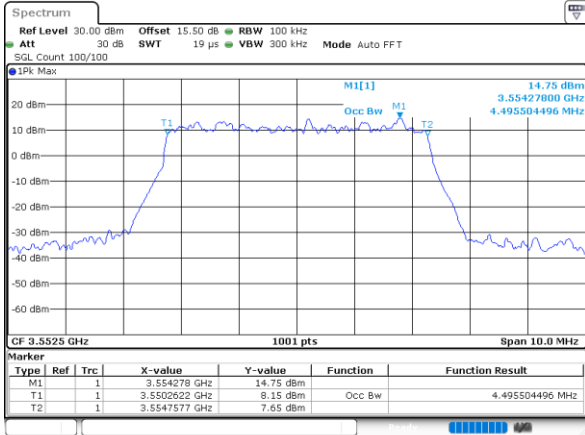

Highest Channel / 20MHz / QPSK

Date: 13.MAR.2023 13:21:52

Highest Channel / 20MHz / 16QAM

Date: 13.MAR.2023 13:22:16

LTE Band 48

Lowest Channel / 5MHz / 64QAM

Date: 13.MAR.2023 13:23:29

Lowest Channel / 10MHz / 64QAM