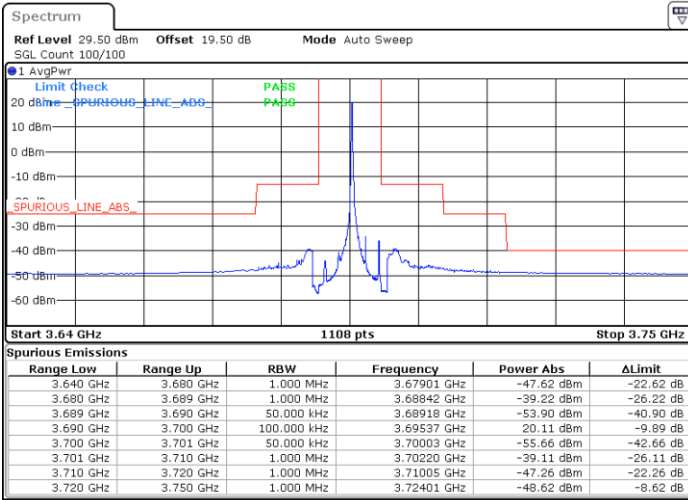

LTE Band 48 / 5MHz

QPSK

Middle Channel / 1RB0

Middle Channel / 1RBmax

Date: 9.MAR.2023 22:45:43

Date: 9.MAR.2023 23:08:53

Middle Channel / FullIRB

N/A

Date: 9.MAR.2023 22:57:18

LTE Band 48 / 5MHz

QPSK

Highest Channel / 1RB0

Highest Channel / 1RBmax

Date: 9.MAR.2023 22:46:59

Date: 9.MAR.2023 23:10:10

Highest Channel / FullIRB

N/A

Date: 9.MAR.2023 22:58:35

LTE Band 48 / 10MHz

QPSK

Lowest Channel / 1RB0

Lowest Channel / 1RBmax

Date: 9.MAR.2023 23:16:37

Date: 9.MAR.2023 23:39:47