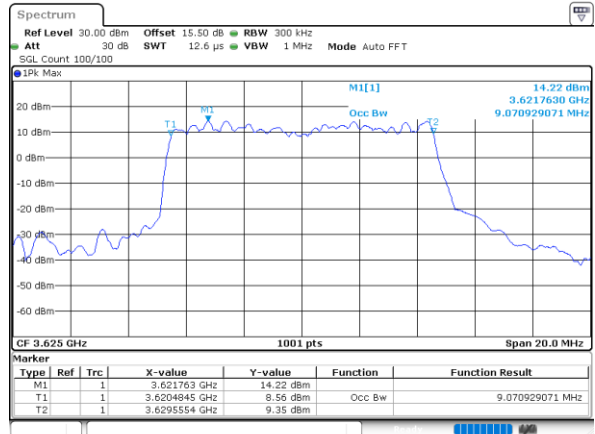

Middle Channel / 10MHz / 64QAM

Date: 13.MAR.2023 13:26:04