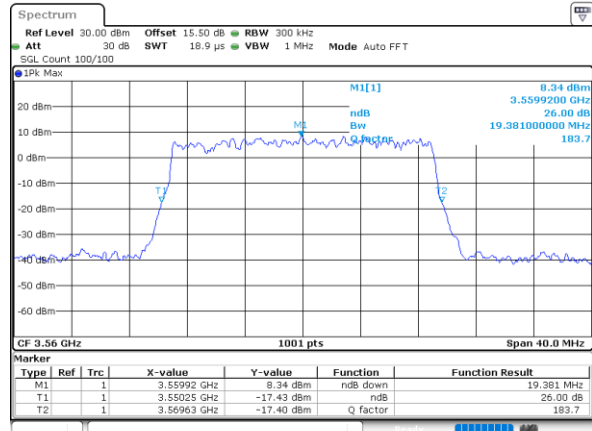

Date: 13_MAR_2023 13:26:56

LTE Band 48

Lowest Channel / 15MHz / 64QAM

Date: 13.MAR.2023 13:27:36

Lowest Channel / 20MHz / 64QAM

Date: 13.MAR.2023 13:29:32

Middle Channel / 15MHz / 64QAM

Date: 13.MAR.2023 13:28:14

Middle Channel / 20MHz / 64QAM

Date: 13.MAR.2023 13:30:11

Highest Channel / 15MHz / 64QAM

Date: 13.MAR.2023 13:28:52

Highest Channel / 20MHz / 64QAM

Date: 13.MAR.2023 13:30:49

Occupied Bandwidth

Mode	LTE Band 48 : 99%OBW(MHz)											
BW	1.4MHz		3MHz		5MHz		10MHz		15MHz		20MHz	
Mod.	QPSK	16QAM	QPSK	16QAM	QPSK	16QAM	QPSK	16QAM	QPSK	16QAM	QPSK	16QAM
Lowest CH	-	-	-	-	4.49	4.50	9.03	9.03	13.49	13.43	17.90	17.90
Middle CH	-	-	-	-	4.49	4.52	9.03	9.09	13.49	13.46	17.94	17.86
Highest CH	-	-	-	-	4.51	4.47	8.97	9.01	13.43	13.46	17.90	17.94
Mode	LTE Band 48 : 99%OBW(MHz)											
BW	1.4MHz		3MHz		5MHz		10MHz		15MHz		20MHz	
Mod.	64QAM		64QAM		64QAM		64QAM		64QAM		64QAM	
Lowest CH	-	-	-	-	4.50	-	8.99	-	13.43	-	17.74	-
Middle CH	-	-	-	-	4.51	-	9.07	-	13.40	-	17.94	-
Highest CH	-	-	-	-	4.51	-	8.99	-	13.43	-	17.94	-