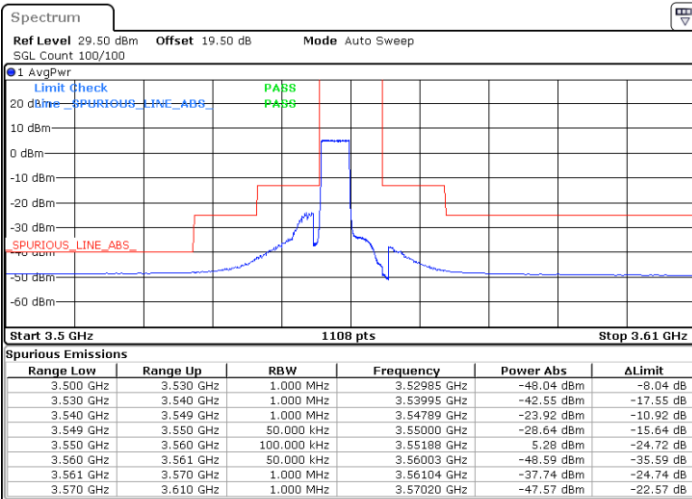

N/A

Date: 10.MAR.2023 01:20:14

LTE Band 48 / 20MHz

QPSK

Highest Channel / 1RB0

Highest Channel / 1RBmax

Date: 10.MAR.2023 01:48:44

Date: 10.MAR.2023 02:07:05

Highest Channel / FullIRB

N/A

Date: 13.MAR.2023 11:33:10

LTE Band 48 / 5MHz

16QAM

Lowest Channel / 1RB0

Lowest Channel / 1RBmax

Date: 9.MAR.2023 22:40:34

Date: 9.MAR.2023 23:03:44

Lowest Channel / FullIRB

N/A

Date: 9.MAR.2023 22:52:09

LTE Band 48 / 5MHz

16QAM

Middle Channel / 1RB0

Middle Channel / 1RBmax