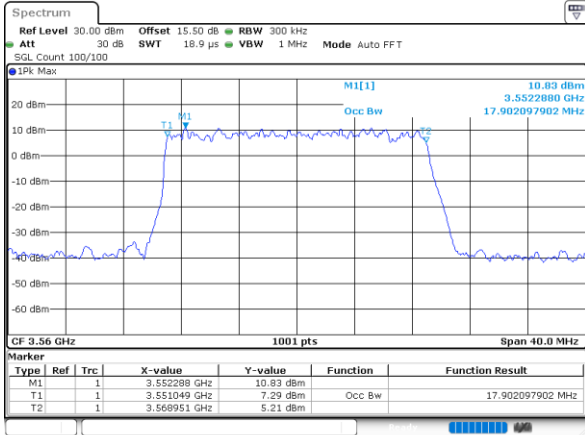

LTE Band 48

Lowest Channel / 20MHz / QPSK

Date: 13.MAR.2023 13:18:43