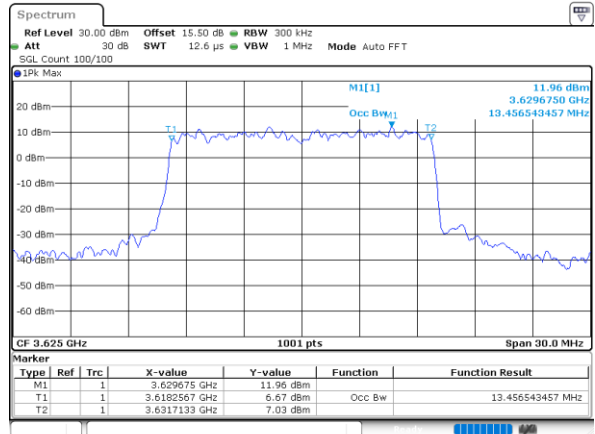

Highest Channel / 10MHz / 16QAM

Date: 13.MAR.2023 13:12:43

LTE Band 48

Lowest Channel / 15MHz / QPSK

Date: 13.MAR.2023 13:13:56

Lowest Channel / 15MHz / 16QAM

Date: 13.MAR.2023 13:14:20

Middle Channel / 15MHz / QPSK

Date: 13.MAR.2023 13:15:32

Middle Channel / 15MHz / 16QAM

Date: 13.MAR.2023 13:15:55

Highest Channel / 15MHz / QPSK

Date: 13.MAR.2023 13:17:06

Highest Channel / 15MHz / 16QAM

Date: 13.MAR.2023 13:17:30

LTE Band 48