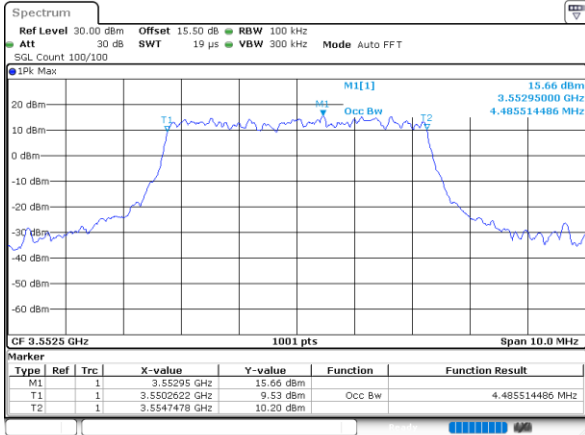

LTE Band 48

Lowest Channel / 5MHz / QPSK

Date: 13.MAR.2023 13:04:23