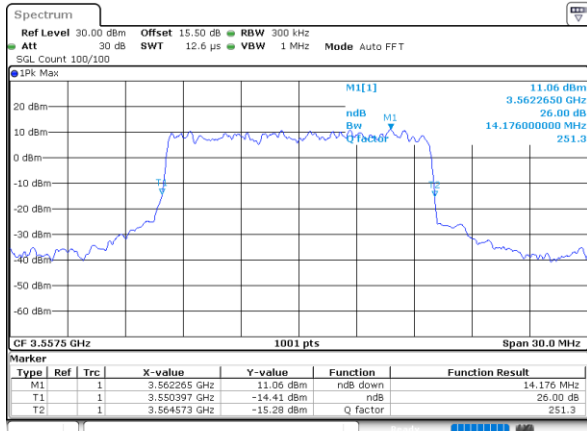

LTE Band 48

Lowest Channel / 15MHz / 64QAM

Date: 13.MAR.2023 13:27:36