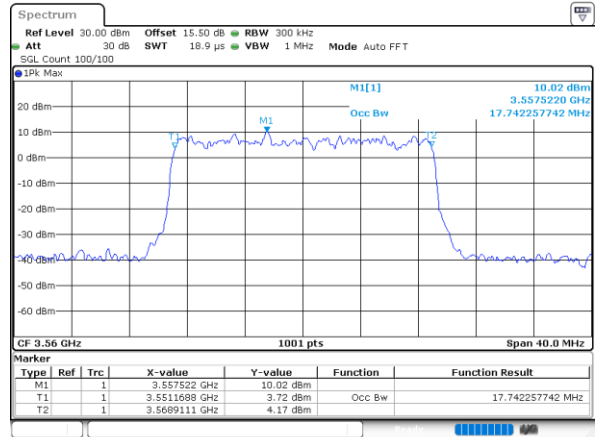

Date: 13.MAR.2023 13:26:42

LTE Band 48

Lowest Channel / 15MHz / 64QAM

Date: 13_MAR_2023 13:27:22

Lowest Channel / 20MHz / 64QAM

Date: 13_MAR_2023 13:29:18

Middle Channel / 15MHz / 64QAM

Date: 13_MAR_2023 13:28:00

Middle Channel / 20MHz / 64QAM

Date: 13_MAR_2023 13:29:56

Highest Channel / 15MHz / 64QAM

Date: 13_MAR_2023 13:28:38

Highest Channel / 20MHz / 64QAM

Date: 13_MAR_2023 13:30:34

Conducted Band Edge

LTE Band 48 / 5MHz