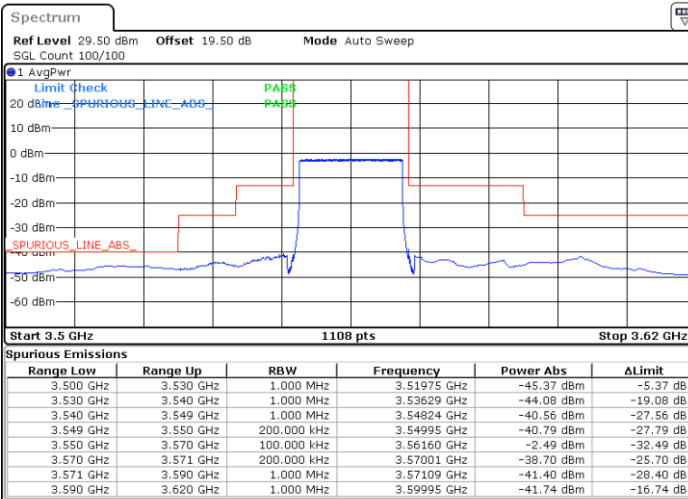

QPSK

Highest Channel / 1RB0

Highest Channel / 1RBmax

Date: 9.MAR.2023 23:57:12

Date: 10.MAR.2023 01:07:59

Highest Channel / FullIRB

N/A

Date: 13.MAR.2023 11:48:55

LTE Band 48 / 20MHz

QPSK

Lowest Channel / 1RB0

Lowest Channel / 1RBmax

Date: 10.MAR.2023 01:36:32

Date: 10.MAR.2023 01:54:53

Lowest Channel / FullIRB

N/A

Date: 13.MAR.2023 11:44:02

LTE Band 48 / 20MHz

QPSK

Middle Channel / 1RB0

Middle Channel / 1RBmax

Date: 10.MAR.2023 01:38:34

Date: 10.MAR.2023 01:56:55

Middle Channel / FullIRB