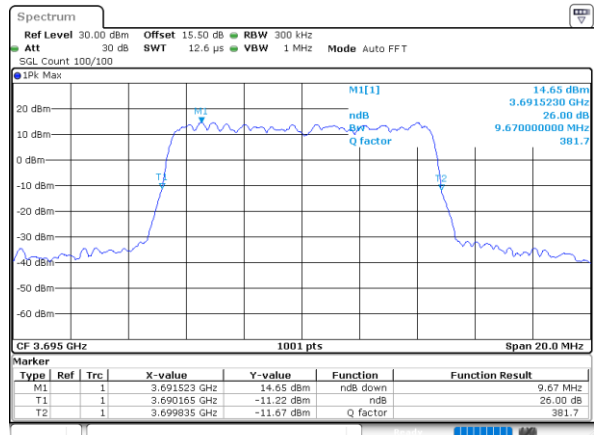

Highest Channel / 10MHz / 16QAM

Date: 13.MAR.2023 13:13:31