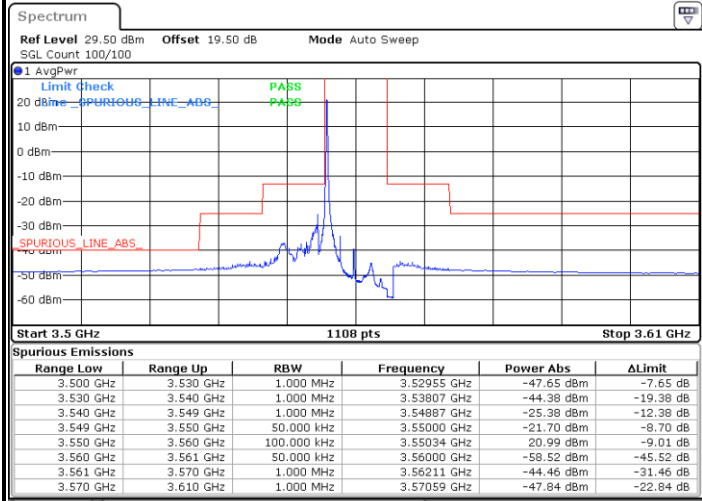

Date: 13.MAR.2023 13:26:42

LTE Band 48

Lowest Channel / 15MHz / 64QAM

Date: 13_MAR_2023 13:27:22

Lowest Channel / 20MHz / 64QAM

Date: 13_MAR_2023 13:29:18

Middle Channel / 15MHz / 64QAM

Date: 13_MAR_2023 13:28:00

Middle Channel / 20MHz / 64QAM

Date: 13_MAR_2023 13:29:56

Highest Channel / 15MHz / 64QAM

Date: 13_MAR_2023 13:28:38

Highest Channel / 20MHz / 64QAM

Date: 13_MAR_2023 13:30:34

Conducted Band Edge

LTE Band 48 / 5MHz

QPSK

Lowest Channel / 1RB0

Lowest Channel / 1RBmax

Date: 9.MAR.2023 22:39:16

Date: 9.MAR.2023 23:02:27

Lowest Channel / FullRB

N/A

Date: 9.MAR.2023 22:50:51