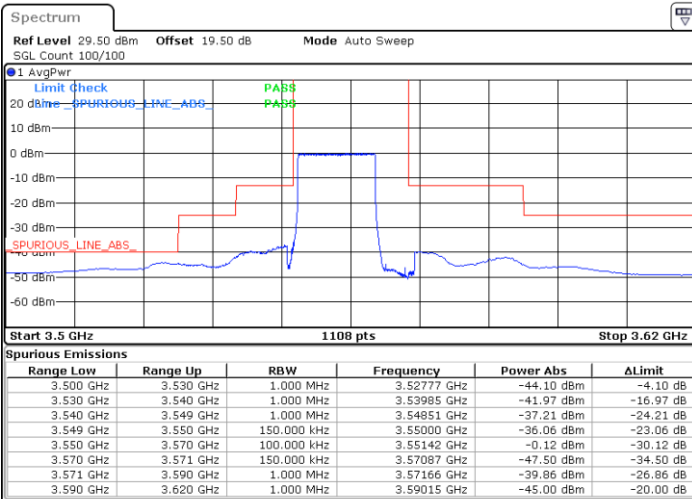

Date: 9.MAR.2023 23:24:20

Date: 9.MAR.2023 23:47:30

Highest Channel / FullIRB

N/A

Date: 9.MAR.2023 23:35:55

LTE Band 48 / 15MHz

QPSK

Lowest Channel / 1RB0

Lowest Channel / 1RBmax

Date: 10.MAR.2023 00:22:57

Date: 10.MAR.2023 00:13:20

Lowest Channel / FullIRB

N/A

Date: 13.MAR.2023 11:46:58

LTE Band 48 / 15MHz

QPSK

Middle Channel / 1RB0

Middle Channel / 1RBmax

Date: 10.MAR.2023 00:32:34

Date: 10.MAR.2023 00:41:58

Middle Channel / FullRB

N/A

Date: 10.MAR.2023 00:59:51

LTE Band 48 / 15MHz