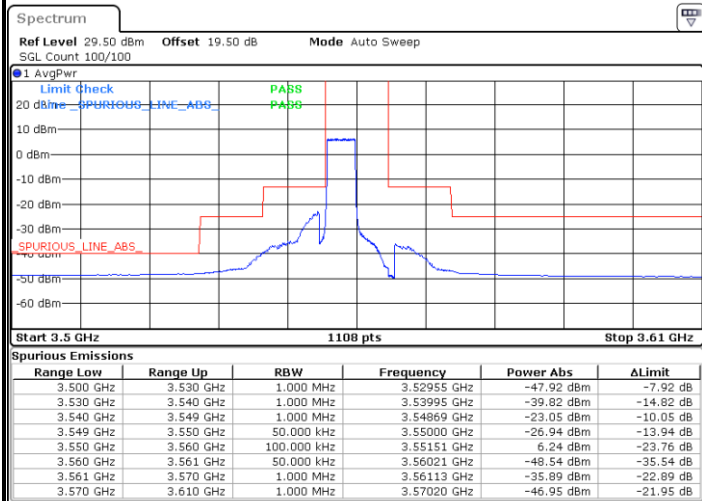

Middle Channel / 20MHz / 64QAM

Date: 13_MAR_2023 13:29:56

Highest Channel / 15MHz / 64QAM

Date: 13_MAR_2023 13:28:38

Highest Channel / 20MHz / 64QAM

Date: 13_MAR_2023 13:30:34

Conducted Band Edge

LTE Band 48 / 5MHz

QPSK

Lowest Channel / 1RB0

Lowest Channel / 1RBmax

Date: 9.MAR.2023 22:39:16

Date: 9.MAR.2023 23:02:27

Lowest Channel / FullRB

N/A

Date: 9.MAR.2023 22:50:51

LTE Band 48 / 5MHz

QPSK

Middle Channel / 1RB0

Middle Channel / 1RBmax

Date: 9.MAR.2023 22:45:43

Date: 9.MAR.2023 23:08:53

Middle Channel / FullIRB

N/A

Date: 9.MAR.2023 22:57:18

LTE Band 48 / 5MHz

QPSK

Highest Channel / 1RB0

Highest Channel / 1RBmax

Date: 9.MAR.2023 22:46:59

Date: 9.MAR.2023 23:10:10

Highest Channel / FullIRB