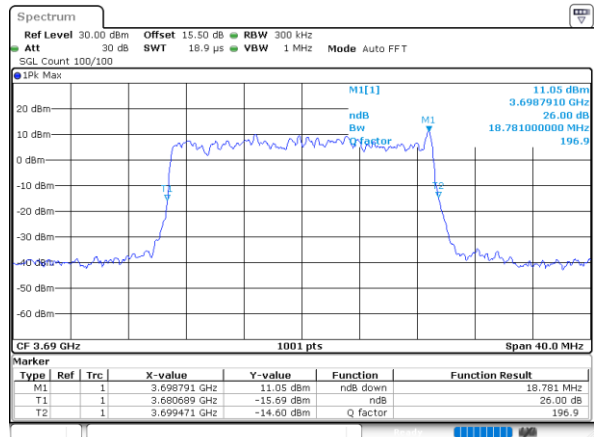

Highest Channel / 20MHz / QPSK

Date: 13.MAR.2023 13:22:40

Highest Channel / 20MHz / 16QAM

Date: 13.MAR.2023 13:23:04

LTE Band 48

Lowest Channel / 5MHz / 64QAM

Date: 13_MAR_2023 13:23:44

Lowest Channel / 10MHz / 64QAM