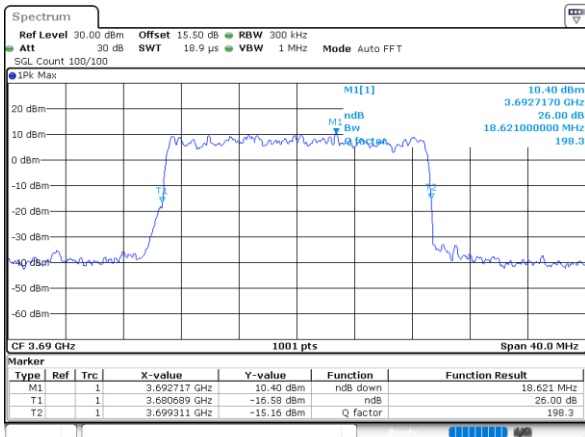

Highest Channel / 20MHz / QPSK

Date: 13.MAR.2023 13:22:40

Highest Channel / 20MHz / 16QAM

Date: 13.MAR.2023 13:23:04

LTE Band 48

Lowest Channel / 5MHz / 64QAM

Date: 13_MAR_2023 13:23:44

Lowest Channel / 10MHz / 64QAM