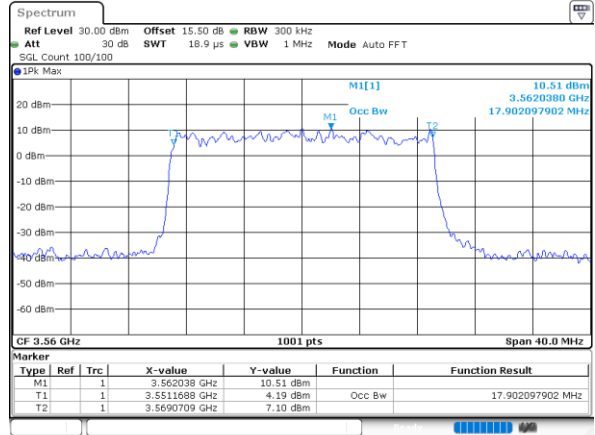

Lowest Channel / 20MHz / 16QAM

Date: 13.MAR.2023 13:19:07