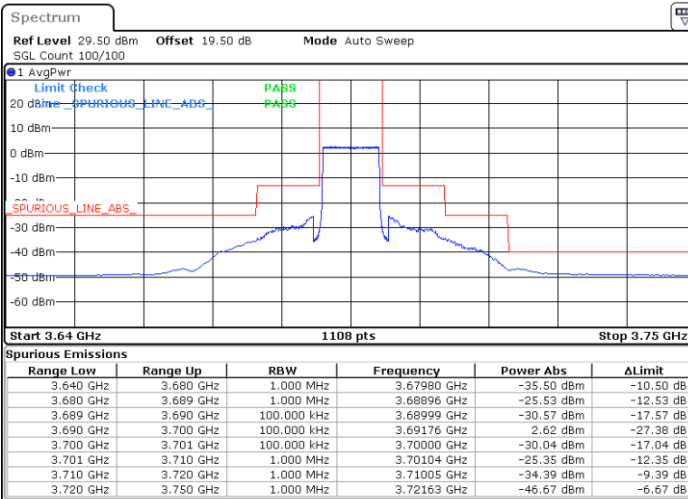

Lowest Channel / FullIRB

N/A

Date: 9.MAR.2023 23:28:12

LTE Band 48 / 10MHz

QPSK

MiddleChannel / 1RB0

Middle Channel / 1RBmax

Date: 9.MAR.2023 23:17:54

Date: 9.MAR.2023 23:41:04

Middle Channel / FullIRB

N/A

Date: 9.MAR.2023 23:29:29

LTE Band 48 / 10MHz

QPSK

Highest Channel / 1RB0

Highest Channel / 1RBmax

Date: 9.MAR.2023 23:24:20

Date: 9.MAR.2023 23:47:30

Highest Channel / FullIRB

N/A

Date: 9.MAR.2023 23:35:55

LTE Band 48 / 15MHz

QPSK

Lowest Channel / 1RB0