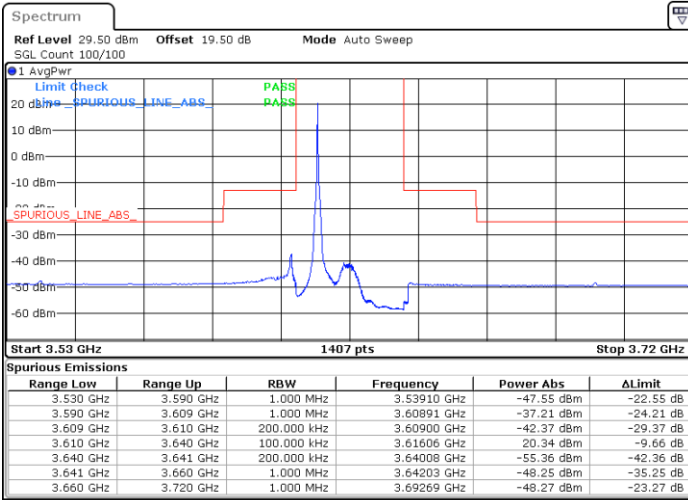

LTE Band 48 / 20MHz

QPSK

Lowest Channel / 1RB0

Lowest Channel / 1RBmax

Date: 10.MAR.2023 01:36:32

Date: 10.MAR.2023 01:54:53

Lowest Channel / FullIRB

N/A

Date: 13.MAR.2023 11:44:02

LTE Band 48 / 20MHz

QPSK

Middle Channel / 1RB0

Middle Channel / 1RBmax

Date: 10.MAR.2023 01:38:34

Date: 10.MAR.2023 01:56:55

Middle Channel / FullIRB

N/A

Date: 10.MAR.2023 01:20:14

LTE Band 48 / 20MHz

QPSK

Highest Channel / 1RB0

Highest Channel / 1RBmax

Date: 10.MAR.2023 01:48:44

Date: 10.MAR.2023 02:07:05