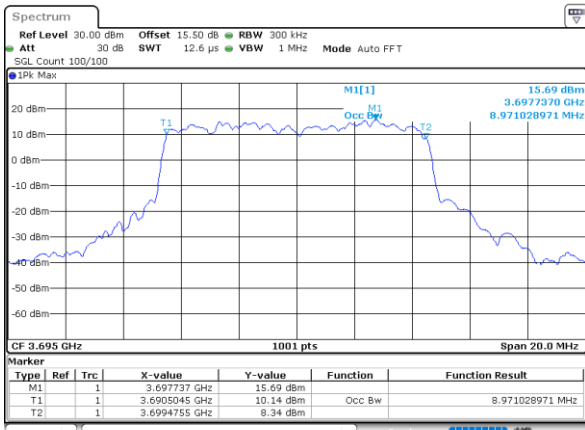

Date: 13.MAR.2023 13:06:22

Highest Channel / 5MHz / QPSK

Date: 13.MAR.2023 13:07:32

Highest Channel / 5MHz / 16QAM

Date: 13.MAR.2023 13:07:56

LTE Band 48

Lowest Channel / 10MHz / QPSK

Date: 13.MAR.2023 13:09:09

Lowest Channel / 10MHz / 16QAM

Date: 13.MAR.2023 13:09:33

Middle Channel / 10MHz / QPSK

Date: 13.MAR.2023 13:10:45

Middle Channel / 10MHz / 16QAM

Date: 13.MAR.2023 13:11:08

Highest Channel / 10MHz / QPSK

Date: 13.MAR.2023 13:12:19

Highest Channel / 10MHz / 16QAM

Date: 13.MAR.2023 13:12:43

LTE Band 48

Lowest Channel / 15MHz / QPSK

Date: 13.MAR.2023 13:13:56

Lowest Channel / 15MHz / 16QAM

Date: 13.MAR.2023 13:14:20

Middle Channel / 15MHz / QPSK