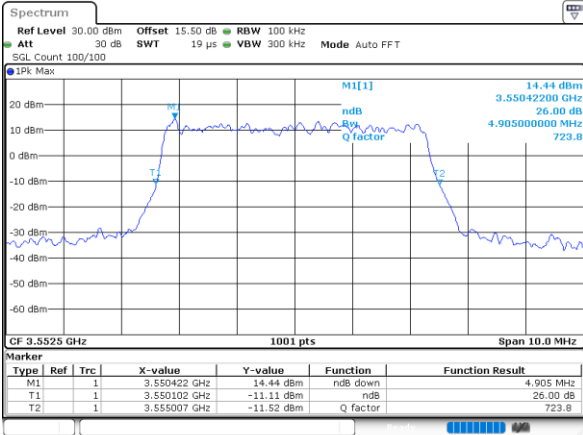

Highest Channel / 20MHz / QPSK

Date: 13.MAR.2023 13:22:40

Highest Channel / 20MHz / 16QAM

Date: 13.MAR.2023 13:23:04

LTE Band 48

Lowest Channel / 5MHz / 64QAM

Date: 13_MAR_2023 13:23:44

Lowest Channel / 10MHz / 64QAM