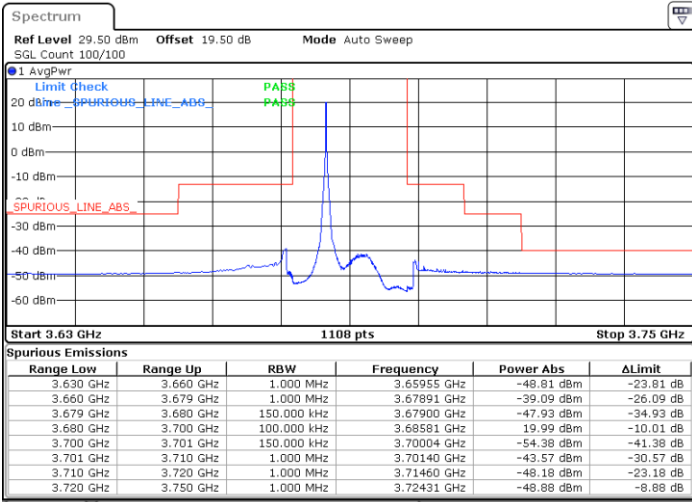

Lowest Channel / 1RBmax

Date: 10.MAR.2023 00:22:57

Date: 10.MAR.2023 00:13:20

Lowest Channel / FullIRB

N/A

Date: 13.MAR.2023 11:46:58

LTE Band 48 / 15MHz

QPSK

Middle Channel / 1RB0

Middle Channel / 1RBmax

Date: 10.MAR.2023 00:32:34

Date: 10.MAR.2023 00:41:58

Middle Channel / FullRB

N/A

Date: 10.MAR.2023 00:59:51

LTE Band 48 / 15MHz

QPSK

Highest Channel / 1RB0

Highest Channel / 1RBmax

Date: 9.MAR.2023 23:57:12

Date: 10.MAR.2023 01:07:59

Highest Channel / FullIRB

N/A

Date: 13.MAR.2023 11:48:55