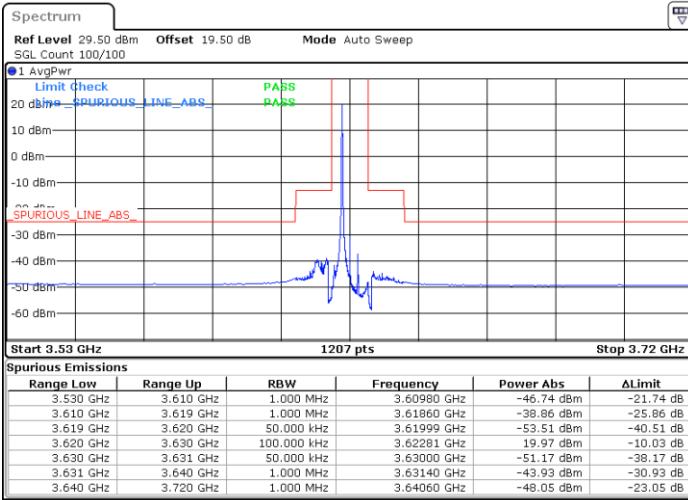

Highest Channel / FullIRB

N/A

Date: 13.MAR.2023 11:33:10

LTE Band 48 / 5MHz

16QAM

Lowest Channel / 1RB0

Lowest Channel / 1RBmax

Date: 9.MAR.2023 22:40:34

Date: 9.MAR.2023 23:03:44

Lowest Channel / FullIRB

N/A

Date: 9.MAR.2023 22:52:09

LTE Band 48 / 5MHz

16QAM

Middle Channel / 1RB0

Middle Channel / 1RBmax