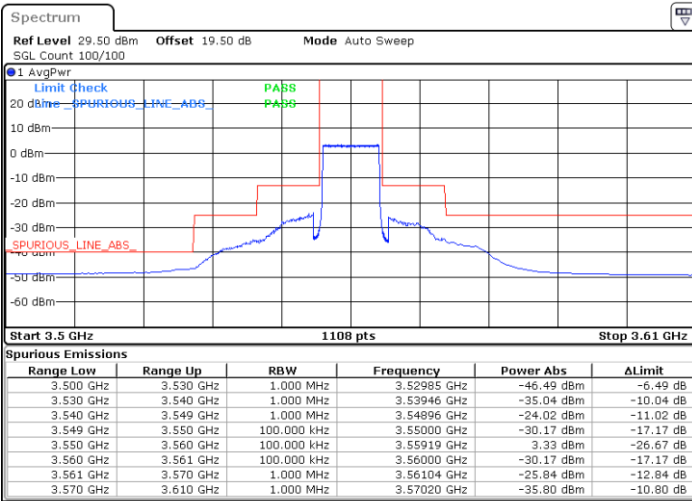

Date: 9.MAR.2023 22:57:18

LTE Band 48 / 5MHz

QPSK

Highest Channel / 1RB0

Highest Channel / 1RBmax

Date: 9.MAR.2023 22:46:59

Date: 9.MAR.2023 23:10:10

Highest Channel / FullIRB

N/A

Date: 9.MAR.2023 22:58:35

LTE Band 48 / 10MHz

QPSK

Lowest Channel / 1RB0

Lowest Channel / 1RBmax

Date: 9.MAR.2023 23:16:37

Date: 9.MAR.2023 23:39:47

Lowest Channel / FullIRB

N/A

Date: 9.MAR.2023 23:28:12

LTE Band 48 / 10MHz

QPSK

MiddleChannel / 1RB0

Middle Channel / 1RBmax

Date: 9.MAR.2023 23:17:54