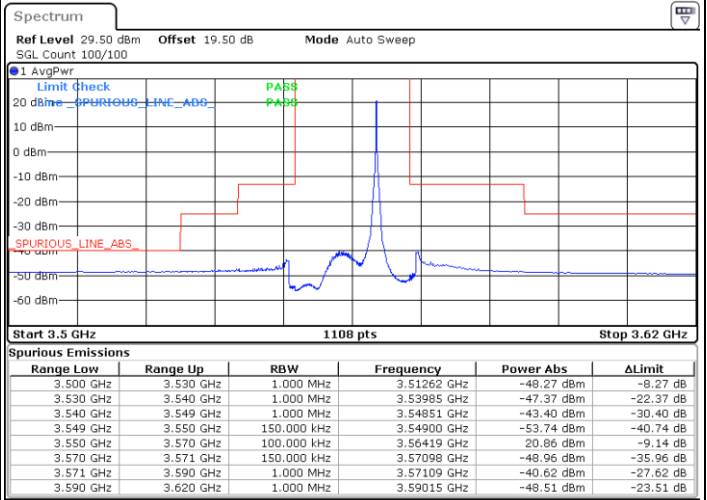

Date: 9.MAR.2023 23:41:04

Middle Channel / FullIRB

N/A

Date: 9.MAR.2023 23:29:29

LTE Band 48 / 10MHz

QPSK

Highest Channel / 1RB0

Highest Channel / 1RBmax

Date: 9.MAR.2023 23:24:20

Date: 9.MAR.2023 23:47:30

Highest Channel / FullIRB

N/A

Date: 9.MAR.2023 23:35:55

LTE Band 48 / 15MHz

QPSK

Lowest Channel / 1RB0

Lowest Channel / 1RBmax

Date: 10.MAR.2023 00:22:57

Date: 10.MAR.2023 00:13:20

Lowest Channel / FullIRB

N/A

Date: 13.MAR.2023 11:46:58

LTE Band 48 / 15MHz

QPSK