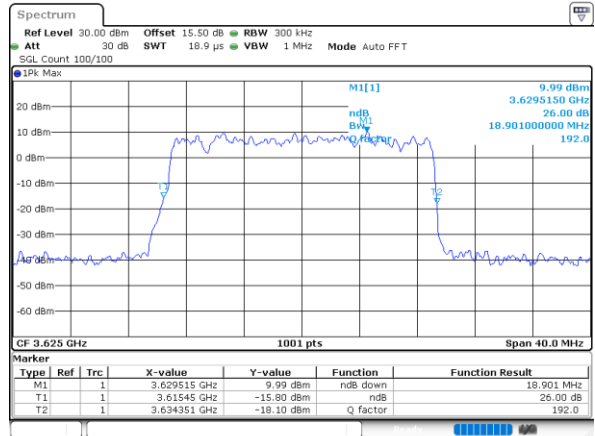

Lowest Channel / 20MHz / QPSK

Date: 13.MAR.2023 13:19:31

Lowest Channel / 20MHz / 16QAM

Date: 13.MAR.2023 13:19:54

Middle Channel / 20MHz / QPSK

Date: 13.MAR.2023 13:21:05

Middle Channel / 20MHz / 16QAM

Date: 13.MAR.2023 13:21:28

Highest Channel / 20MHz / QPSK

Date: 13.MAR.2023 13:22:40

Highest Channel / 20MHz / 16QAM

Date: 13.MAR.2023 13:23:04

LTE Band 48

Lowest Channel / 5MHz / 64QAM

Date: 13_MAR_2023 13:23:44

Lowest Channel / 10MHz / 64QAM