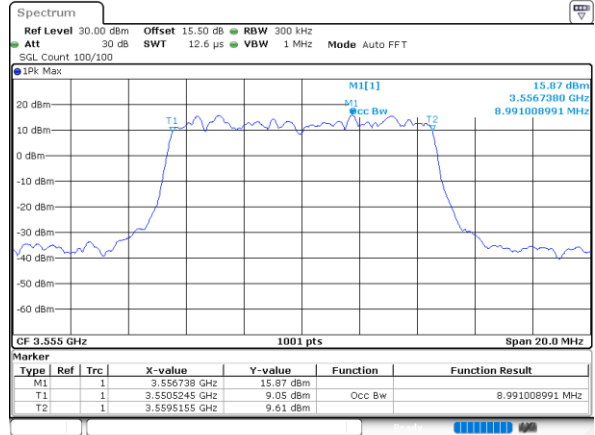

Highest Channel / 20MHz / QPSK

Date: 13.MAR.2023 13:21:52

Highest Channel / 20MHz / 16QAM

Date: 13.MAR.2023 13:22:16

LTE Band 48

Lowest Channel / 5MHz / 64QAM

Date: 13.MAR.2023 13:23:29

Lowest Channel / 10MHz / 64QAM