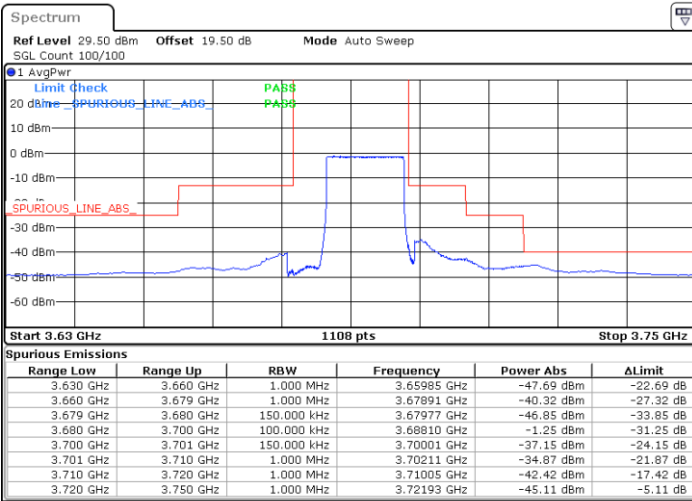

Middle Channel / 1RB0

Middle Channel / 1RBmax

Date: 10.MAR.2023 00:32:34

Date: 10.MAR.2023 00:41:58

Middle Channel / FullRB

N/A

Date: 10.MAR.2023 00:59:51

LTE Band 48 / 15MHz

QPSK

Highest Channel / 1RB0

Highest Channel / 1RBmax

Date: 9.MAR.2023 23:57:12

Date: 10.MAR.2023 01:07:59

Highest Channel / FullIRB

N/A

Date: 13.MAR.2023 11:48:55

LTE Band 48 / 20MHz

QPSK

Lowest Channel / 1RB0

Lowest Channel / 1RBmax

Date: 10.MAR.2023 01:36:32

Date: 10.MAR.2023 01:54:53

Lowest Channel / FullIRB

N/A