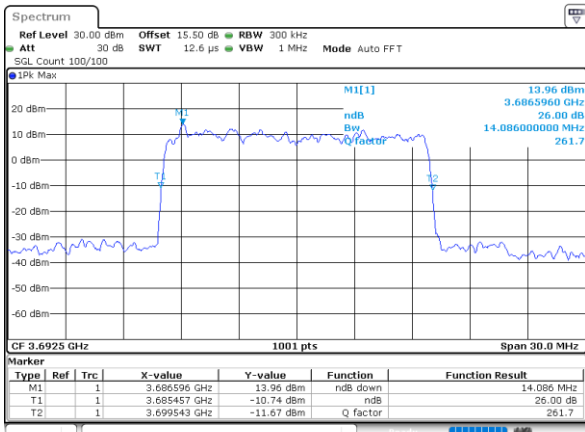

Highest Channel / 15MHz / QPSK

Date: 13_MAR_2023 13:17:59