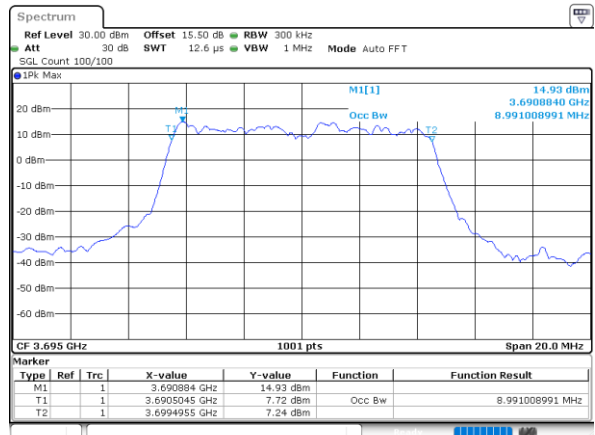

Highest Channel / 20MHz / QPSK

Date: 13.MAR.2023 13:21:52

Highest Channel / 20MHz / 16QAM

Date: 13.MAR.2023 13:22:16

LTE Band 48

Lowest Channel / 5MHz / 64QAM

Date: 13.MAR.2023 13:23:29

Lowest Channel / 10MHz / 64QAM

Date: 13.MAR.2023 13:25:25

Middle Channel / 5MHz / 64QAM

Date: 13.MAR.2023 13:24:07

Middle Channel / 10MHz / 64QAM

Date: 13.MAR.2023 13:26:04

Highest Channel / 5MHz / 64QAM

Date: 13.MAR.2023 13:24:46

Highest Channel / 10MHz / 64QAM