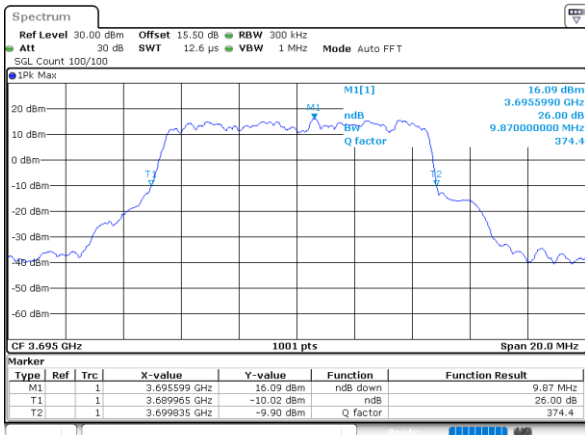

Lowest Channel / 10MHz / 16QAM

Date: 13.MAR.2023 13:10:21

Middle Channel / 10MHz / QPSK

Date: 13.MAR.2023 13:11:31

Middle Channel / 10MHz / 16QAM

Date: 13.MAR.2023 13:11:55

Highest Channel / 10MHz / QPSK

Date: 13.MAR.2023 13:13:07

Highest Channel / 10MHz / 16QAM

Date: 13.MAR.2023 13:13:31

LTE Band 48

Lowest Channel / 15MHz / QPSK

Date: 13_MAR_2023 13:14:44

Lowest Channel / 15MHz / 16QAM

Date: 13_MAR_2023 13:15:08

Middle Channel / 15MHz / QPSK