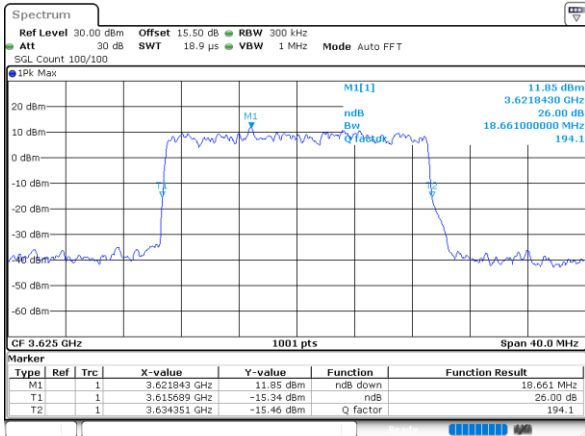

Middle Channel / 20MHz / QPSK

Date: 13.MAR.2023 13:21:05