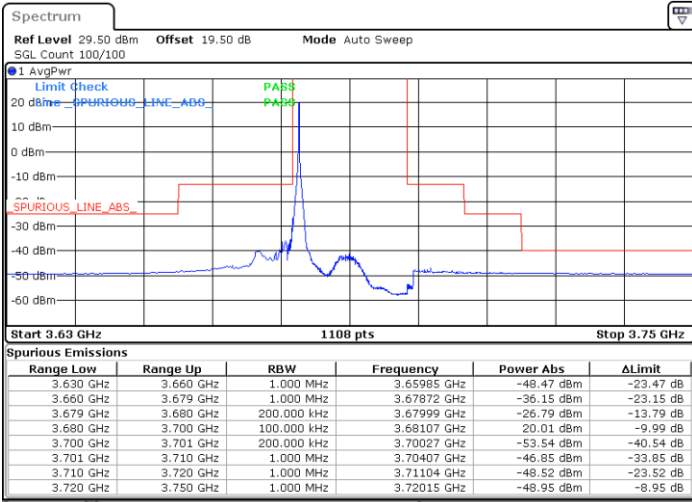

Date: 13.MAR.2023 11:44:02

LTE Band 48 / 20MHz

QPSK

Middle Channel / 1RB0

Middle Channel / 1RBmax

Date: 10.MAR.2023 01:38:34

Date: 10.MAR.2023 01:56:55

Middle Channel / FullIRB

N/A

Date: 10.MAR.2023 01:20:14

LTE Band 48 / 20MHz

QPSK

Highest Channel / 1RB0

Highest Channel / 1RBmax

Date: 10.MAR.2023 01:48:44

Date: 10.MAR.2023 02:07:05

Highest Channel / FullIRB

N/A

Date: 13.MAR.2023 11:33:10

LTE Band 48 / 5MHz

16QAM

Lowest Channel / 1RB0

Lowest Channel / 1RBmax

Date: 9.MAR.2023 22:40:34