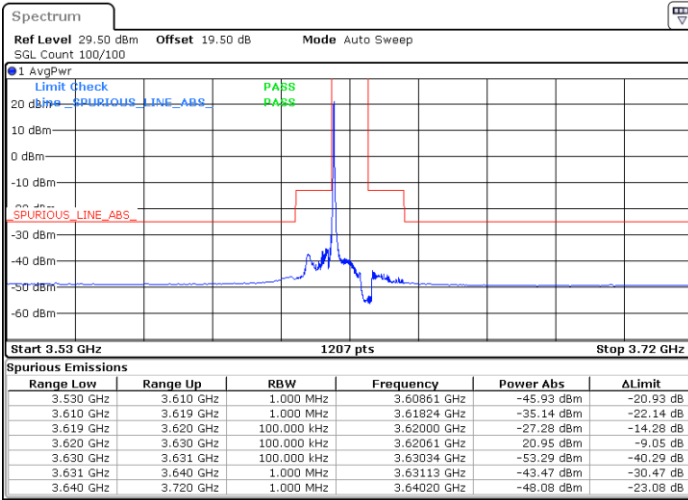

N/A

Date: 9.MAR.2023 22:58:35

LTE Band 48 / 10MHz

QPSK

Lowest Channel / 1RB0

Lowest Channel / 1RBmax

Date: 9.MAR.2023 23:16:37

Date: 9.MAR.2023 23:39:47

Lowest Channel / FullIRB

N/A

Date: 9.MAR.2023 23:28:12

LTE Band 48 / 10MHz

QPSK

MiddleChannel / 1RB0

Middle Channel / 1RBmax

Date: 9.MAR.2023 23:17:54

Date: 9.MAR.2023 23:41:04

Middle Channel / FullIRB

N/A

Date: 9.MAR.2023 23:29:29

LTE Band 48 / 10MHz

QPSK

Highest Channel / 1RB0

Highest Channel / 1RBmax

Date: 9.MAR.2023 23:24:20

Date: 9.MAR.2023 23:47:30

Highest Channel / FullIRB

N/A

Date: 9.MAR.2023 23:35:55

LTE Band 48 / 15MHz

QPSK

Lowest Channel / 1RB0