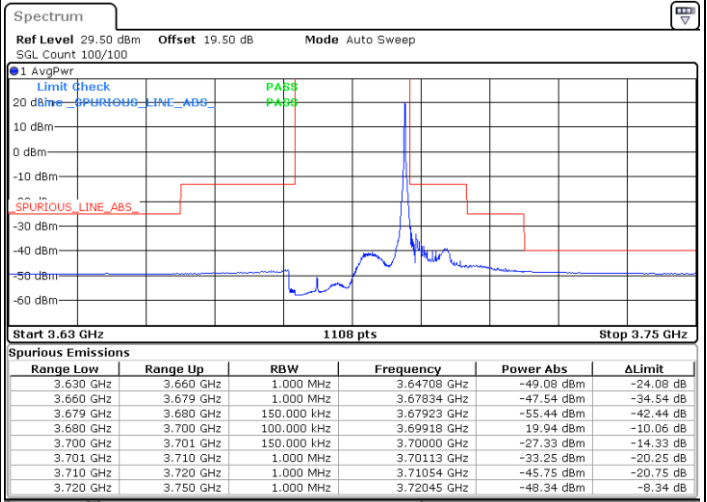

Date: 9.MAR.2023 23:24:20

Date: 9.MAR.2023 23:47:30

Highest Channel / FullIRB

N/A

Date: 9.MAR.2023 23:35:55

LTE Band 48 / 15MHz

QPSK

Lowest Channel / 1RB0

Lowest Channel / 1RBmax

Date: 10.MAR.2023 00:22:57

Date: 10.MAR.2023 00:13:20

Lowest Channel / FullIRB

N/A

Date: 13.MAR.2023 11:46:58

LTE Band 48 / 15MHz

QPSK

Middle Channel / 1RB0

Middle Channel / 1RBmax

Date: 10.MAR.2023 00:32:34

Date: 10.MAR.2023 00:41:58

Middle Channel / FullRB

N/A

Date: 10.MAR.2023 00:59:51

LTE Band 48 / 15MHz

QPSK

Highest Channel / 1RB0

Highest Channel / 1RBmax

Date: 9.MAR.2023 23:57:12

Date: 10.MAR.2023 01:07:59

Highest Channel / FullIRB

N/A

Date: 13.MAR.2023 11:48:55