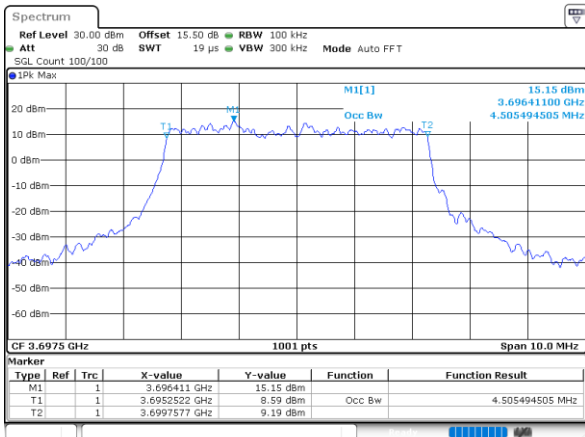

Middle Channel / 20MHz / 64QAM

Date: 13.MAR.2023 13:30:11

Highest Channel / 15MHz / 64QAM

Date: 13.MAR.2023 13:28:52

Highest Channel / 20MHz / 64QAM

Date: 13.MAR.2023 13:30:49

Occupied Bandwidth

Mode	LTE Band 48 : 99%OBW(MHz)											
BW	1.4MHz		3MHz		5MHz		10MHz		15MHz		20MHz	
Mod.	QPSK	16QAM	QPSK	16QAM	QPSK	16QAM	QPSK	16QAM	QPSK	16QAM	QPSK	16QAM
Lowest CH	-	-	-	-	4.49	4.50	9.03	9.03	13.49	13.43	17.90	17.90
Middle CH	-	-	-	-	4.49	4.52	9.03	9.09	13.49	13.46	17.94	17.86
Highest CH	-	-	-	-	4.51	4.47	8.97	9.01	13.43	13.46	17.90	17.94
Mode	LTE Band 48 : 99%OBW(MHz)											
BW	1.4MHz		3MHz		5MHz		10MHz		15MHz		20MHz	
Mod.	64QAM		64QAM		64QAM		64QAM		64QAM		64QAM	
Lowest CH	-	-	-	-	4.50	-	8.99	-	13.43	-	17.74	-
Middle CH	-	-	-	-	4.51	-	9.07	-	13.40	-	17.94	-
Highest CH	-	-	-	-	4.51	-	8.99	-	13.43	-	17.94	-

LTE Band 48

Lowest Channel / 5MHz / QPSK

Date: 13.MAR.2023 13:04:23

Lowest Channel / 5MHz / 16QAM

Date: 13.MAR.2023 13:04:47

Middle Channel / 5MHz / QPSK

Date: 13.MAR.2023 13:05:59

Middle Channel / 5MHz / 16QAM

Date: 13.MAR.2023 13:06:22

Highest Channel / 5MHz / QPSK

Date: 13.MAR.2023 13:07:32

Highest Channel / 5MHz / 16QAM

Date: 13.MAR.2023 13:07:56

LTE Band 48

Lowest Channel / 10MHz / QPSK

Date: 13.MAR.2023 13:09:09