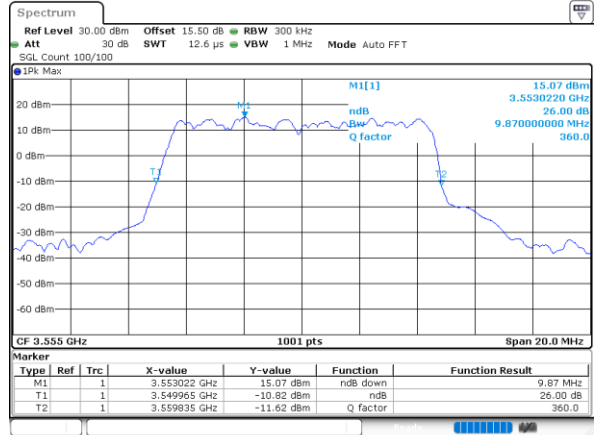

Highest Channel / 20MHz / QPSK

Date: 13.MAR.2023 13:22:40

Highest Channel / 20MHz / 16QAM

Date: 13.MAR.2023 13:23:04

LTE Band 48

Lowest Channel / 5MHz / 64QAM

Date: 13_MAR_2023 13:23:44

Lowest Channel / 10MHz / 64QAM