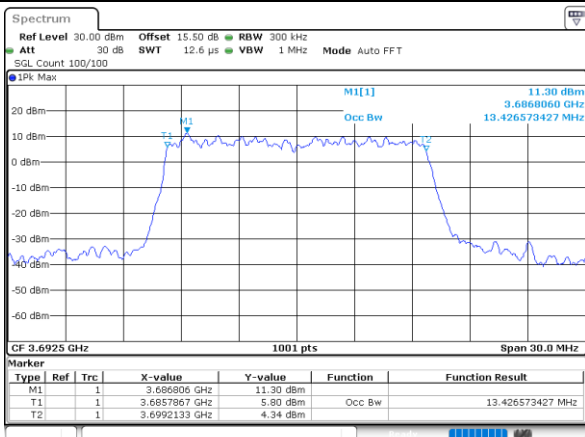

Date: 13.MAR.2023 13:26:42

LTE Band 48

Lowest Channel / 15MHz / 64QAM

Date: 13_MAR_2023 13:27:22

Lowest Channel / 20MHz / 64QAM

Date: 13_MAR_2023 13:29:18

Middle Channel / 15MHz / 64QAM

Date: 13_MAR_2023 13:28:00

Middle Channel / 20MHz / 64QAM

Date: 13_MAR_2023 13:29:56

Highest Channel / 15MHz / 64QAM

Date: 13_MAR_2023 13:28:38

Highest Channel / 20MHz / 64QAM

Date: 13_MAR_2023 13:30:34

Conducted Band Edge

LTE Band 48 / 5MHz