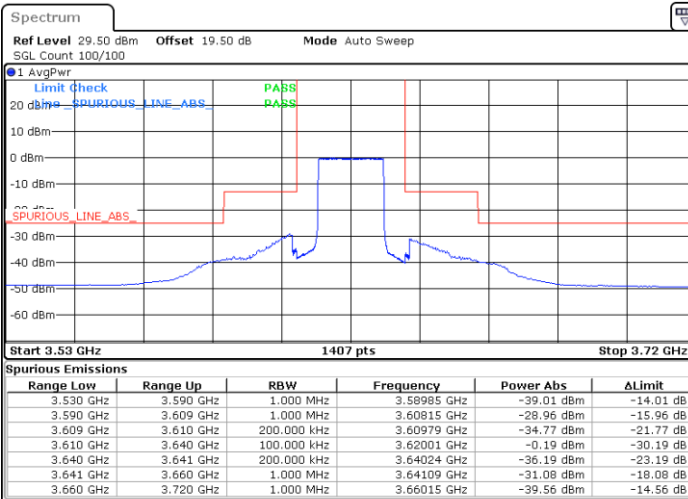

LTE Band 48 / 20MHz

QPSK

Lowest Channel / 1RB0

Lowest Channel / 1RBmax

Date: 10.MAR.2023 01:36:32

Date: 10.MAR.2023 01:54:53

Lowest Channel / FullIRB

N/A

Date: 13.MAR.2023 11:44:02

LTE Band 48 / 20MHz

QPSK

Middle Channel / 1RB0

Middle Channel / 1RBmax

Date: 10.MAR.2023 01:38:34

Date: 10.MAR.2023 01:56:55

Middle Channel / FullIRB

N/A

Date: 10.MAR.2023 01:20:14

LTE Band 48 / 20MHz

QPSK

Highest Channel / 1RB0

Highest Channel / 1RBmax

Date: 10.MAR.2023 01:48:44

Date: 10.MAR.2023 02:07:05