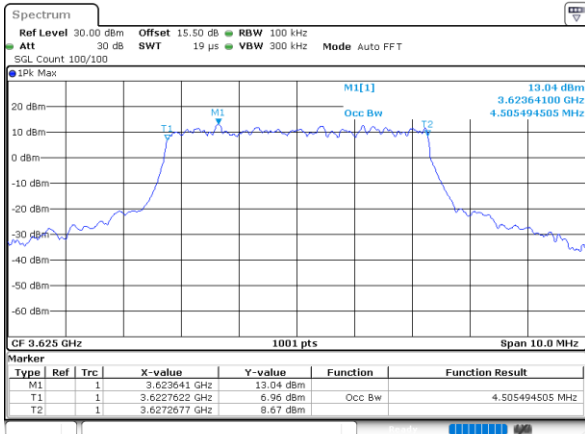

Middle Channel / 5MHz / 64QAM

Date: 13.MAR.2023 13:24:07