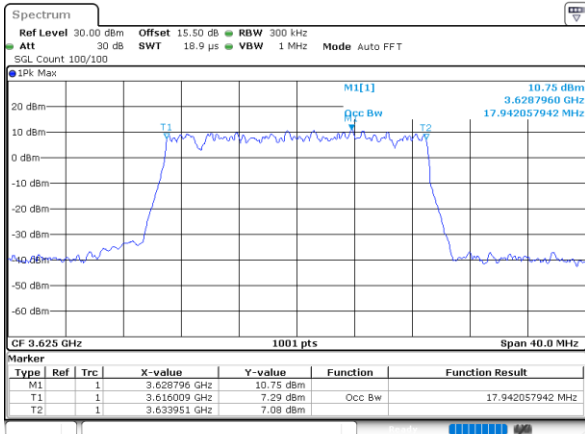

Middle Channel / 20MHz / QPSK

Date: 13.MAR.2023 13:20:18