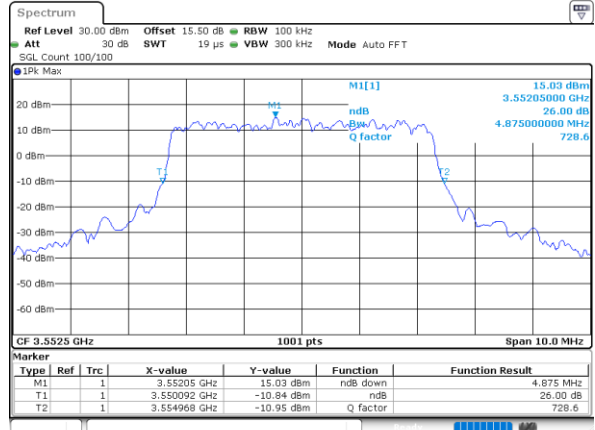

Lowest Channel / 5MHz / 16QAM

Date: 13.MAR.2023 13:05:35