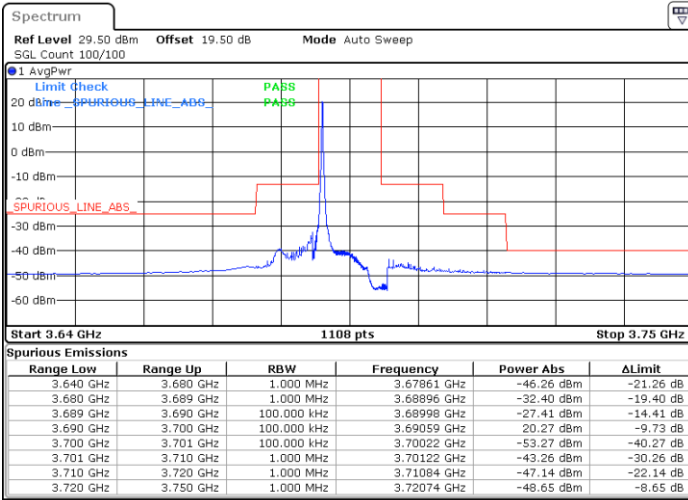

Lowest Channel / FullIRB

N/A

Date: 9.MAR.2023 23:28:12

LTE Band 48 / 10MHz

QPSK

MiddleChannel / 1RB0

Middle Channel / 1RBmax

Date: 9.MAR.2023 23:17:54

Date: 9.MAR.2023 23:41:04

Middle Channel / FullIRB

N/A

Date: 9.MAR.2023 23:29:29

LTE Band 48 / 10MHz

QPSK

Highest Channel / 1RB0

Highest Channel / 1RBmax

Date: 9.MAR.2023 23:24:20

Date: 9.MAR.2023 23:47:30

Highest Channel / FullIRB

N/A

Date: 9.MAR.2023 23:35:55

LTE Band 48 / 15MHz

QPSK

Lowest Channel / 1RB0