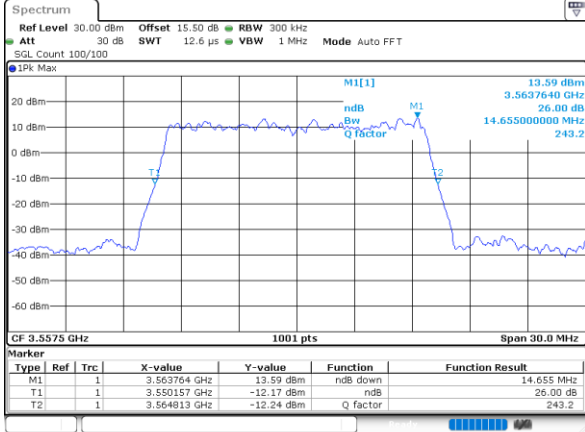

Highest Channel / 10MHz / 16QAM

Date: 13.MAR.2023 13:13:31

LTE Band 48

Lowest Channel / 15MHz / QPSK

Date: 13_MAR_2023 13:14:44

Lowest Channel / 15MHz / 16QAM

Date: 13_MAR_2023 13:15:08

Middle Channel / 15MHz / QPSK