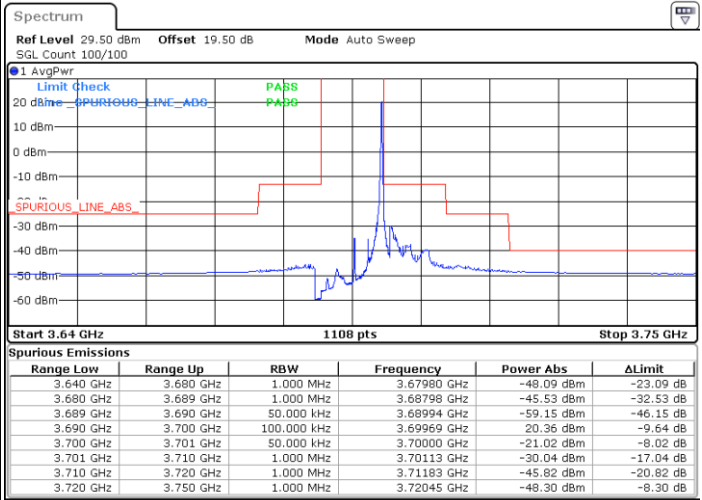

LTE Band 48 / 5MHz

QPSK

Middle Channel / 1RB0

Middle Channel / 1RBmax

Date: 9.MAR.2023 22:45:43

Date: 9.MAR.2023 23:08:53

Middle Channel / FullIRB

N/A

Date: 9.MAR.2023 22:57:18

LTE Band 48 / 5MHz

QPSK

Highest Channel / 1RB0

Highest Channel / 1RBmax

Date: 9.MAR.2023 22:46:59

Date: 9.MAR.2023 23:10:10

Highest Channel / FullIRB

N/A

Date: 9.MAR.2023 22:58:35

LTE Band 48 / 10MHz

QPSK

Lowest Channel / 1RB0

Lowest Channel / 1RBmax

Date: 9.MAR.2023 23:16:37

Date: 9.MAR.2023 23:39:47