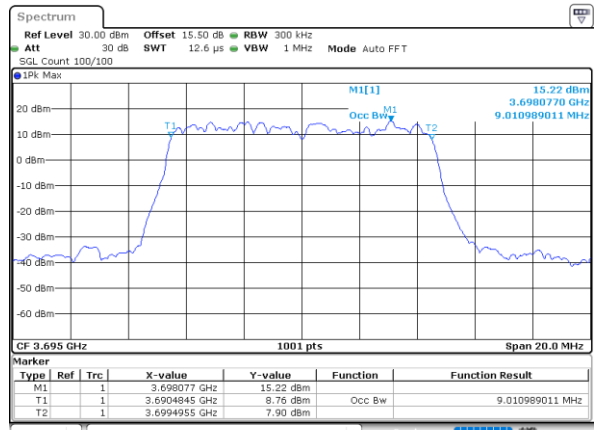

Date: 13.MAR.2023 13:06:22

Highest Channel / 5MHz / QPSK

Date: 13.MAR.2023 13:07:32

Highest Channel / 5MHz / 16QAM

Date: 13.MAR.2023 13:07:56

LTE Band 48

Lowest Channel / 10MHz / QPSK

Date: 13.MAR.2023 13:09:09

Lowest Channel / 10MHz / 16QAM

Date: 13.MAR.2023 13:09:33

Middle Channel / 10MHz / QPSK

Date: 13.MAR.2023 13:10:45

Middle Channel / 10MHz / 16QAM

Date: 13.MAR.2023 13:11:08

Highest Channel / 10MHz / QPSK

Date: 13.MAR.2023 13:12:19

Highest Channel / 10MHz / 16QAM

Date: 13.MAR.2023 13:12:43

LTE Band 48

Lowest Channel / 15MHz / QPSK

Date: 13.MAR.2023 13:13:56

Lowest Channel / 15MHz / 16QAM

Date: 13.MAR.2023 13:14:20

Middle Channel / 15MHz / QPSK