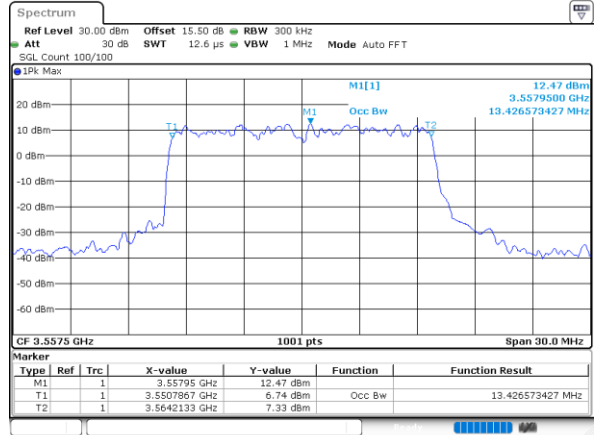

Highest Channel / 10MHz / 16QAM

Date: 13.MAR.2023 13:12:43

LTE Band 48

Lowest Channel / 15MHz / QPSK

Date: 13.MAR.2023 13:13:56

Lowest Channel / 15MHz / 16QAM

Date: 13.MAR.2023 13:14:20

Middle Channel / 15MHz / QPSK

Date: 13.MAR.2023 13:15:32

Middle Channel / 15MHz / 16QAM

Date: 13.MAR.2023 13:15:55

Highest Channel / 15MHz / QPSK

Date: 13.MAR.2023 13:17:06

Highest Channel / 15MHz / 16QAM

Date: 13.MAR.2023 13:17:30

LTE Band 48