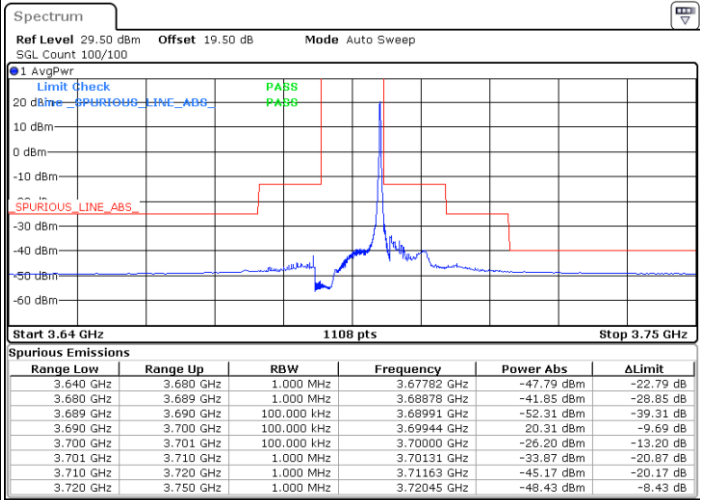

Lowest Channel / FullIRB

N/A

Date: 9.MAR.2023 23:28:12

LTE Band 48 / 10MHz

QPSK

MiddleChannel / 1RB0

Middle Channel / 1RBmax

Date: 9.MAR.2023 23:17:54

Date: 9.MAR.2023 23:41:04

Middle Channel / FullIRB

N/A

Date: 9.MAR.2023 23:29:29

LTE Band 48 / 10MHz

QPSK

Highest Channel / 1RB0

Highest Channel / 1RBmax

Date: 9.MAR.2023 23:24:20

Date: 9.MAR.2023 23:47:30

Highest Channel / FullIRB

N/A

Date: 9.MAR.2023 23:35:55

LTE Band 48 / 15MHz

QPSK

Lowest Channel / 1RB0