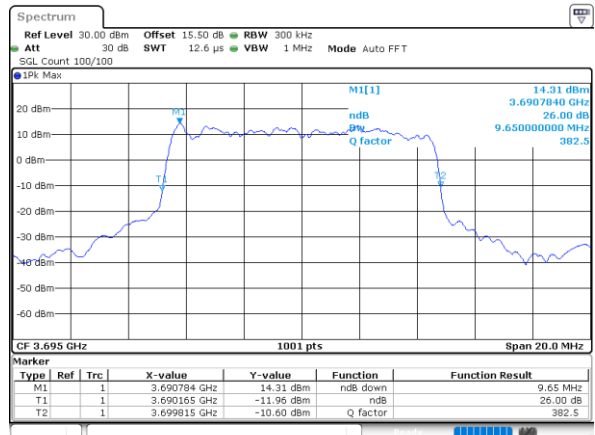

Highest Channel / 20MHz / QPSK

Date: 13.MAR.2023 13:22:40

Highest Channel / 20MHz / 16QAM

Date: 13.MAR.2023 13:23:04

LTE Band 48

Lowest Channel / 5MHz / 64QAM

Date: 13_MAR_2023 13:23:44

Lowest Channel / 10MHz / 64QAM

Date: 13_MAR_2023 13:25:40

Middle Channel / 5MHz / 64QAM

Date: 13_MAR_2023 13:24:22

Middle Channel / 10MHz / 64QAM

Date: 13_MAR_2023 13:26:18

Highest Channel / 5MHz / 64QAM

Date: 13_MAR_2023 13:25:00

Highest Channel / 10MHz / 64QAM