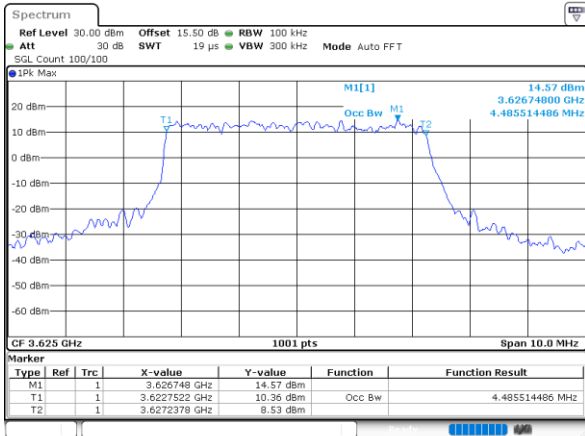

Middle Channel / 20MHz / 64QAM

Date: 13.MAR.2023 13:30:11

Highest Channel / 15MHz / 64QAM

Date: 13.MAR.2023 13:28:52

Highest Channel / 20MHz / 64QAM

Date: 13.MAR.2023 13:30:49

Occupied Bandwidth

Mode	LTE Band 48 : 99%OBW(MHz)											
BW	1.4MHz		3MHz		5MHz		10MHz		15MHz		20MHz	
Mod.	QPSK	16QAM	QPSK	16QAM	QPSK	16QAM	QPSK	16QAM	QPSK	16QAM	QPSK	16QAM
Lowest CH	-	-	-	-	4.49	4.50	9.03	9.03	13.49	13.43	17.90	17.90
Middle CH	-	-	-	-	4.49	4.52	9.03	9.09	13.49	13.46	17.94	17.86
Highest CH	-	-	-	-	4.51	4.47	8.97	9.01	13.43	13.46	17.90	17.94
Mode	LTE Band 48 : 99%OBW(MHz)											
BW	1.4MHz		3MHz		5MHz		10MHz		15MHz		20MHz	
Mod.	64QAM		64QAM		64QAM		64QAM		64QAM		64QAM	
Lowest CH	-	-	-	-	4.50	-	8.99	-	13.43	-	17.74	-
Middle CH	-	-	-	-	4.51	-	9.07	-	13.40	-	17.94	-
Highest CH	-	-	-	-	4.51	-	8.99	-	13.43	-	17.94	-

LTE Band 48

Lowest Channel / 5MHz / QPSK

Date: 13.MAR.2023 13:04:23

Lowest Channel / 5MHz / 16QAM

Date: 13.MAR.2023 13:04:47

Middle Channel / 5MHz / QPSK

Date: 13.MAR.2023 13:05:59

Middle Channel / 5MHz / 16QAM

Date: 13.MAR.2023 13:06:22

Highest Channel / 5MHz / QPSK

Date: 13.MAR.2023 13:07:32

Highest Channel / 5MHz / 16QAM

Date: 13.MAR.2023 13:07:56

LTE Band 48

Lowest Channel / 10MHz / QPSK

Date: 13.MAR.2023 13:09:09