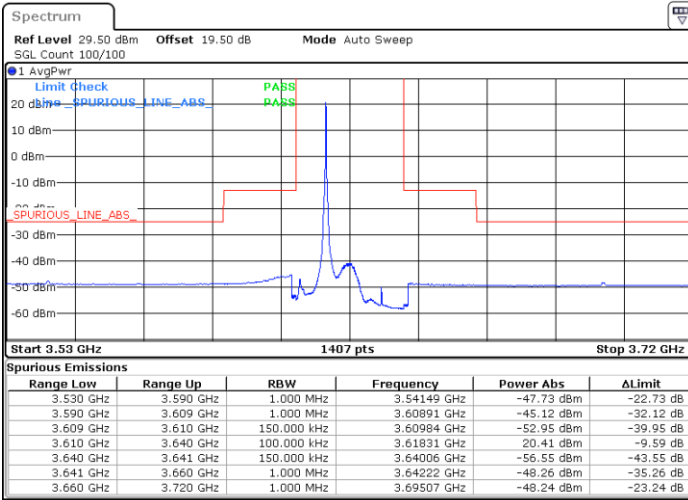

Date: 9.MAR.2023 23:24:20

Date: 9.MAR.2023 23:47:30

Highest Channel / FullIRB

N/A

Date: 9.MAR.2023 23:35:55

LTE Band 48 / 15MHz

QPSK

Lowest Channel / 1RB0

Lowest Channel / 1RBmax

Date: 10.MAR.2023 00:22:57

Date: 10.MAR.2023 00:13:20

Lowest Channel / FullIRB

N/A

Date: 13.MAR.2023 11:46:58

LTE Band 48 / 15MHz

QPSK

Middle Channel / 1RB0

Middle Channel / 1RBmax

Date: 10.MAR.2023 00:32:34

Date: 10.MAR.2023 00:41:58

Middle Channel / FullRB

N/A

Date: 10.MAR.2023 00:59:51

LTE Band 48 / 15MHz