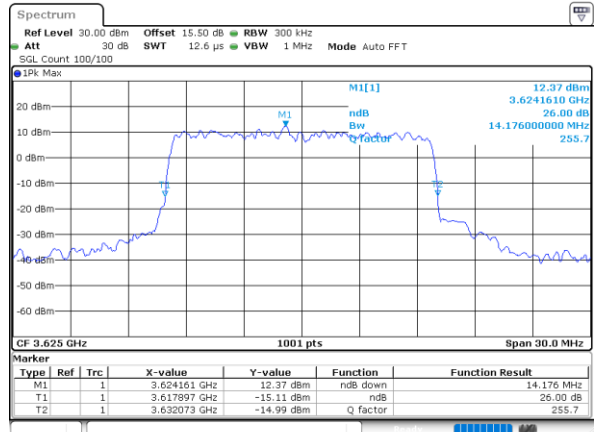

Middle Channel / 15MHz / 16QAM

Date: 13_MAR_2023 13:16:42