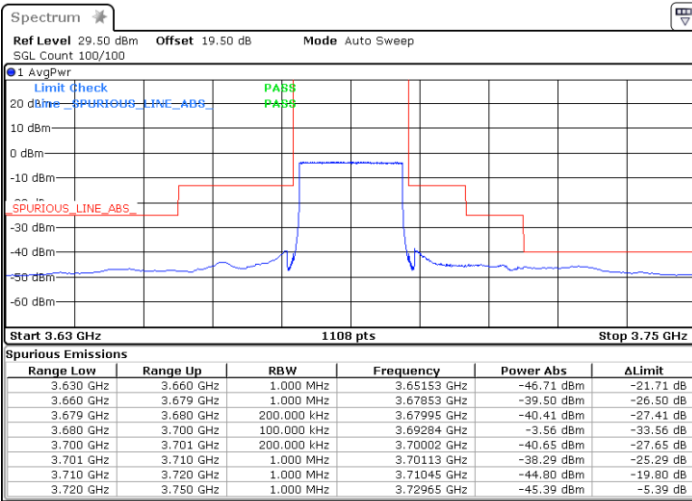

Date: 13.MAR.2023 11:44:02

LTE Band 48 / 20MHz

QPSK

Middle Channel / 1RB0

Middle Channel / 1RBmax

Date: 10.MAR.2023 01:38:34

Date: 10.MAR.2023 01:56:55

Middle Channel / FullIRB

N/A

Date: 10.MAR.2023 01:20:14

LTE Band 48 / 20MHz

QPSK

Highest Channel / 1RB0

Highest Channel / 1RBmax

Date: 10.MAR.2023 01:48:44

Date: 10.MAR.2023 02:07:05

Highest Channel / FullIRB

N/A

Date: 13.MAR.2023 11:33:10

LTE Band 48 / 5MHz

16QAM

Lowest Channel / 1RB0

Lowest Channel / 1RBmax

Date: 9.MAR.2023 22:40:34