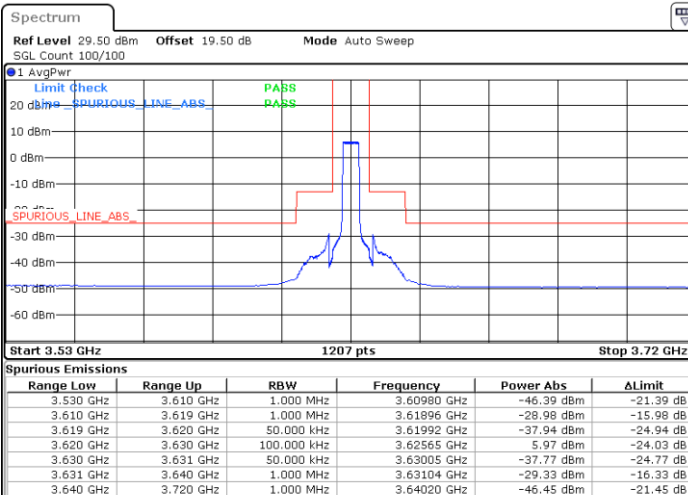

QPSK

Lowest Channel / 1RB0

Lowest Channel / 1RBmax

Date: 9.MAR.2023 22:39:16

Date: 9.MAR.2023 23:02:27

Lowest Channel / FullRB

N/A

Date: 9.MAR.2023 22:50:51

LTE Band 48 / 5MHz

QPSK

Middle Channel / 1RB0

Middle Channel / 1RBmax

Date: 9.MAR.2023 22:45:43

Date: 9.MAR.2023 23:08:53

Middle Channel / FullIRB

N/A

Date: 9.MAR.2023 22:57:18

LTE Band 48 / 5MHz

QPSK

Highest Channel / 1RB0

Highest Channel / 1RBmax

Date: 9.MAR.2023 22:46:59

Date: 9.MAR.2023 23:10:10

Highest Channel / FullIRB