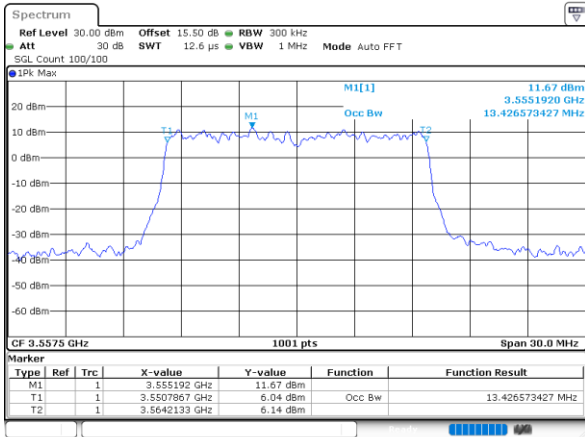

LTE Band 48

Lowest Channel / 15MHz / 64QAM

Date: 13_MAR_2023 13:27:22