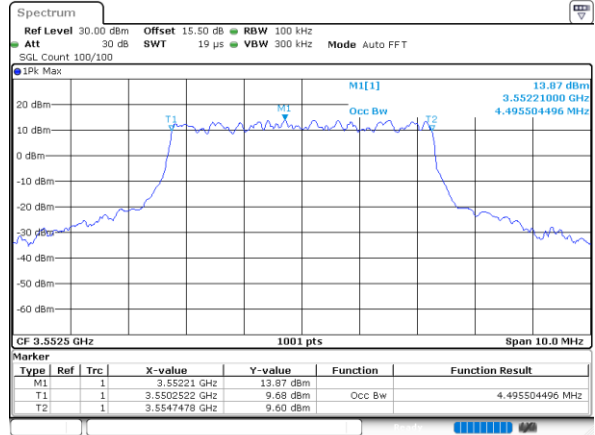

Lowest Channel / 5MHz / 16QAM

Date: 13.MAR.2023 13:04:47