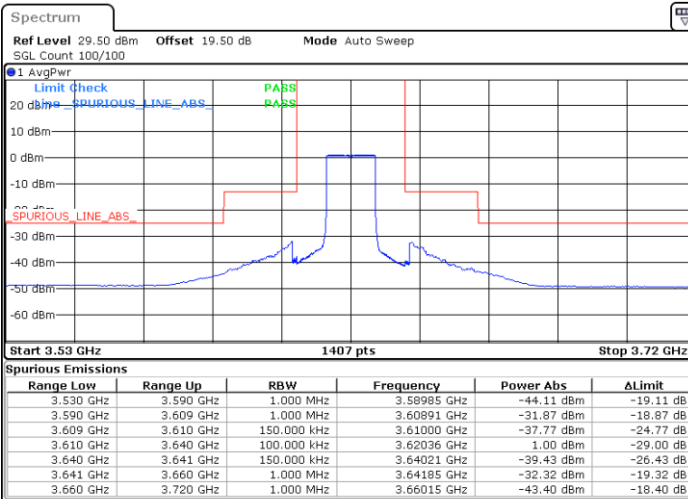

Lowest Channel / 1RBmax

Date: 10.MAR.2023 00:22:57

Date: 10.MAR.2023 00:13:20

Lowest Channel / FullIRB

N/A

Date: 13.MAR.2023 11:46:58

LTE Band 48 / 15MHz

QPSK

Middle Channel / 1RB0

Middle Channel / 1RBmax

Date: 10.MAR.2023 00:32:34

Date: 10.MAR.2023 00:41:58

Middle Channel / FullRB

N/A

Date: 10.MAR.2023 00:59:51

LTE Band 48 / 15MHz

QPSK

Highest Channel / 1RB0

Highest Channel / 1RBmax

Date: 9.MAR.2023 23:57:12

Date: 10.MAR.2023 01:07:59

Highest Channel / FullIRB

N/A

Date: 13.MAR.2023 11:48:55