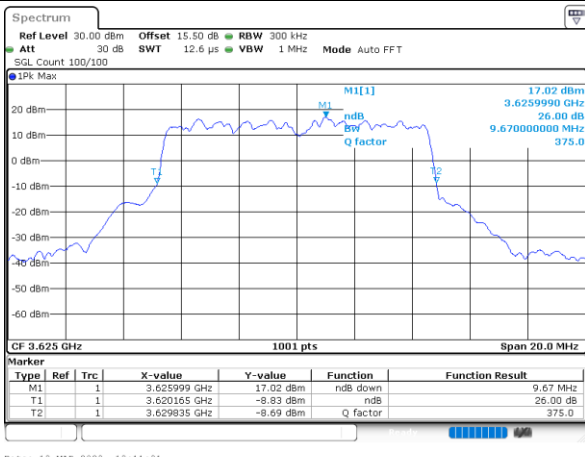

Middle Channel / 10MHz / QPSK

Date: 13.MAR.2023 13:11:31