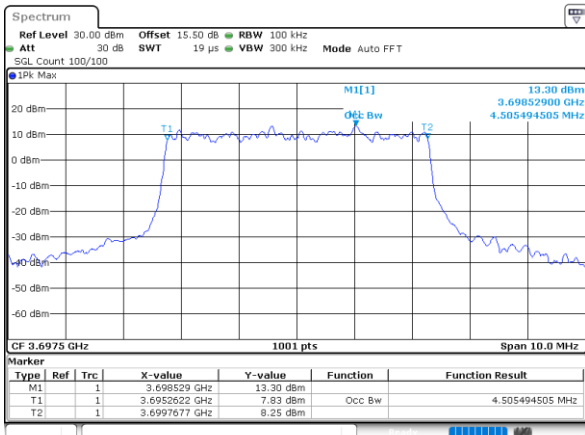

Highest Channel / 20MHz / QPSK

Date: 13.MAR.2023 13:21:52

Highest Channel / 20MHz / 16QAM

Date: 13.MAR.2023 13:22:16

LTE Band 48

Lowest Channel / 5MHz / 64QAM

Date: 13.MAR.2023 13:23:29

Lowest Channel / 10MHz / 64QAM

Date: 13.MAR.2023 13:25:25

Middle Channel / 5MHz / 64QAM

Date: 13.MAR.2023 13:24:07

Middle Channel / 10MHz / 64QAM

Date: 13.MAR.2023 13:26:04

Highest Channel / 5MHz / 64QAM

Date: 13.MAR.2023 13:24:46

Highest Channel / 10MHz / 64QAM

Date: 13.MAR.2023 13:26:42

LTE Band 48

Lowest Channel / 15MHz / 64QAM

Date: 13_MAR_2023 13:27:22

Lowest Channel / 20MHz / 64QAM

Date: 13_MAR_2023 13:29:18

Middle Channel / 15MHz / 64QAM

Date: 13_MAR_2023 13:28:00

Middle Channel / 20MHz / 64QAM

Date: 13_MAR_2023 13:29:56

Highest Channel / 15MHz / 64QAM

Date: 13_MAR_2023 13:28:38

Highest Channel / 20MHz / 64QAM

Date: 13_MAR_2023 13:30:34

Conducted Band Edge

LTE Band 48 / 5MHz