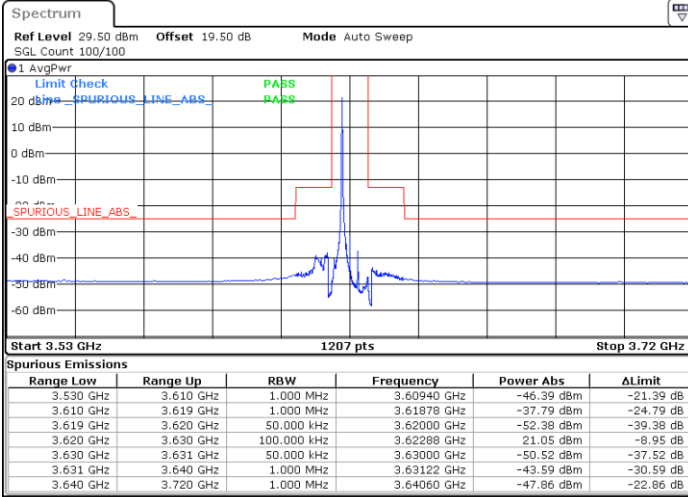

Middle Channel / 20MHz / 64QAM

Date: 13_MAR_2023 13:29:56

Highest Channel / 15MHz / 64QAM

Date: 13_MAR_2023 13:28:38

Highest Channel / 20MHz / 64QAM

Date: 13_MAR_2023 13:30:34

Conducted Band Edge

LTE Band 48 / 5MHz

QPSK

Lowest Channel / 1RB0

Lowest Channel / 1RBmax

Date: 9.MAR.2023 22:39:16

Date: 9.MAR.2023 23:02:27

Lowest Channel / FullRB

N/A

Date: 9.MAR.2023 22:50:51

LTE Band 48 / 5MHz

QPSK

Middle Channel / 1RB0

Middle Channel / 1RBmax

Date: 9.MAR.2023 22:45:43

Date: 9.MAR.2023 23:08:53

Middle Channel / FullIRB

N/A

Date: 9.MAR.2023 22:57:18

LTE Band 48 / 5MHz

QPSK

Highest Channel / 1RB0

Highest Channel / 1RBmax

Date: 9.MAR.2023 22:46:59

Date: 9.MAR.2023 23:10:10

Highest Channel / FullIRB