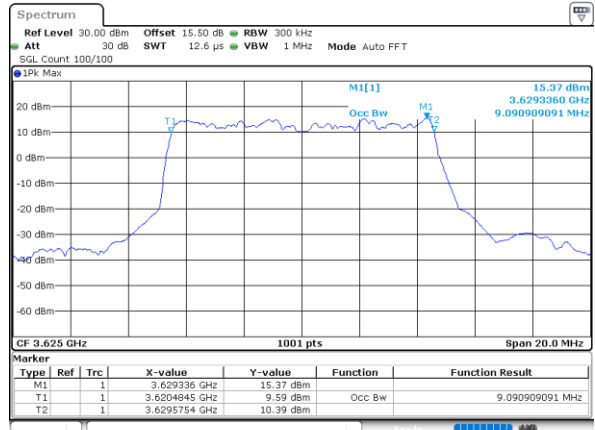

Date: 13.MAR.2023 13:06:22

Highest Channel / 5MHz / QPSK

Date: 13.MAR.2023 13:07:32

Highest Channel / 5MHz / 16QAM

Date: 13.MAR.2023 13:07:56

LTE Band 48

Lowest Channel / 10MHz / QPSK

Date: 13.MAR.2023 13:09:09

Lowest Channel / 10MHz / 16QAM

Date: 13.MAR.2023 13:09:33

Middle Channel / 10MHz / QPSK

Date: 13.MAR.2023 13:10:45

Middle Channel / 10MHz / 16QAM

Date: 13.MAR.2023 13:11:08

Highest Channel / 10MHz / QPSK

Date: 13.MAR.2023 13:12:19

Highest Channel / 10MHz / 16QAM

Date: 13.MAR.2023 13:12:43

LTE Band 48

Lowest Channel / 15MHz / QPSK

Date: 13.MAR.2023 13:13:56

Lowest Channel / 15MHz / 16QAM

Date: 13.MAR.2023 13:14:20

Middle Channel / 15MHz / QPSK