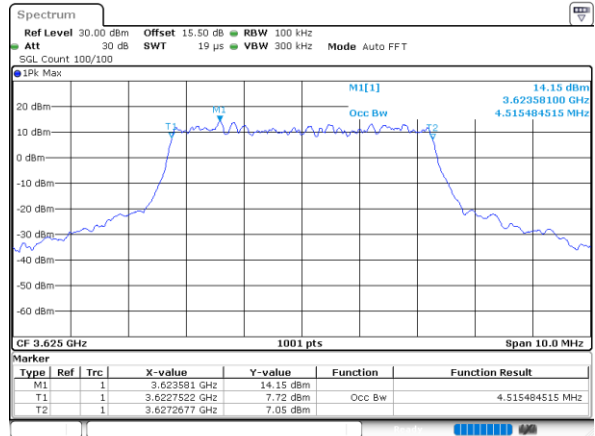

Middle Channel / 20MHz / 64QAM

Date: 13.MAR.2023 13:30:11

Highest Channel / 15MHz / 64QAM

Date: 13.MAR.2023 13:28:52

Highest Channel / 20MHz / 64QAM

Date: 13.MAR.2023 13:30:49

Occupied Bandwidth

Mode	LTE Band 48 : 99%OBW(MHz)											
BW	1.4MHz		3MHz		5MHz		10MHz		15MHz		20MHz	
Mod.	QPSK	16QAM	QPSK	16QAM	QPSK	16QAM	QPSK	16QAM	QPSK	16QAM	QPSK	16QAM
Lowest CH	-	-	-	-	4.49	4.50	9.03	9.03	13.49	13.43	17.90	17.90
Middle CH	-	-	-	-	4.49	4.52	9.03	9.09	13.49	13.46	17.94	17.86
Highest CH	-	-	-	-	4.51	4.47	8.97	9.01	13.43	13.46	17.90	17.94
Mode	LTE Band 48 : 99%OBW(MHz)											
BW	1.4MHz		3MHz		5MHz		10MHz		15MHz		20MHz	
Mod.	64QAM		64QAM		64QAM		64QAM		64QAM		64QAM	
Lowest CH	-	-	-	-	4.50	-	8.99	-	13.43	-	17.74	-
Middle CH	-	-	-	-	4.51	-	9.07	-	13.40	-	17.94	-
Highest CH	-	-	-	-	4.51	-	8.99	-	13.43	-	17.94	-

LTE Band 48

Lowest Channel / 5MHz / QPSK

Date: 13.MAR.2023 13:04:23

Lowest Channel / 5MHz / 16QAM

Date: 13.MAR.2023 13:04:47

Middle Channel / 5MHz / QPSK

Date: 13.MAR.2023 13:05:59

Middle Channel / 5MHz / 16QAM

Date: 13.MAR.2023 13:06:22

Highest Channel / 5MHz / QPSK

Date: 13.MAR.2023 13:07:32

Highest Channel / 5MHz / 16QAM

Date: 13.MAR.2023 13:07:56

LTE Band 48

Lowest Channel / 10MHz / QPSK

Date: 13.MAR.2023 13:09:09