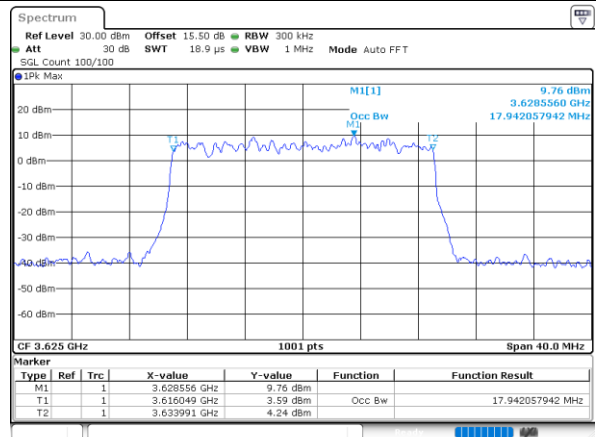

Date: 13.MAR.2023 13:26:42

LTE Band 48

Lowest Channel / 15MHz / 64QAM

Date: 13_MAR_2023 13:27:22

Lowest Channel / 20MHz / 64QAM

Date: 13_MAR_2023 13:29:18

Middle Channel / 15MHz / 64QAM

Date: 13_MAR_2023 13:28:00

Middle Channel / 20MHz / 64QAM

Date: 13_MAR_2023 13:29:56

Highest Channel / 15MHz / 64QAM

Date: 13_MAR_2023 13:28:38

Highest Channel / 20MHz / 64QAM

Date: 13_MAR_2023 13:30:34

Conducted Band Edge

LTE Band 48 / 5MHz