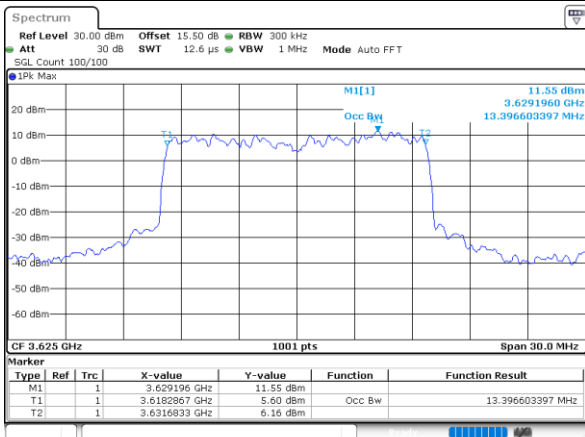

Date: 13.MAR.2023 13:26:42

LTE Band 48

Lowest Channel / 15MHz / 64QAM

Date: 13_MAR_2023 13:27:22

Lowest Channel / 20MHz / 64QAM

Date: 13_MAR_2023 13:29:18

Middle Channel / 15MHz / 64QAM

Date: 13_MAR_2023 13:28:00

Middle Channel / 20MHz / 64QAM

Date: 13_MAR_2023 13:29:56

Highest Channel / 15MHz / 64QAM

Date: 13_MAR_2023 13:28:38

Highest Channel / 20MHz / 64QAM

Date: 13_MAR_2023 13:30:34

Conducted Band Edge

LTE Band 48 / 5MHz