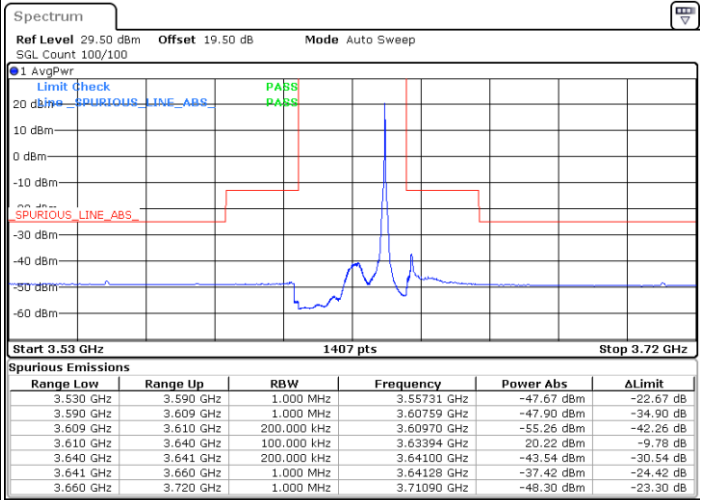

LTE Band 48 / 20MHz

QPSK

Lowest Channel / 1RB0

Lowest Channel / 1RBmax

Date: 10.MAR.2023 01:36:32

Date: 10.MAR.2023 01:54:53

Lowest Channel / FullIRB

N/A

Date: 13.MAR.2023 11:44:02

LTE Band 48 / 20MHz

QPSK

Middle Channel / 1RB0

Middle Channel / 1RBmax

Date: 10.MAR.2023 01:38:34

Date: 10.MAR.2023 01:56:55

Middle Channel / FullIRB

N/A

Date: 10.MAR.2023 01:20:14

LTE Band 48 / 20MHz

QPSK

Highest Channel / 1RB0

Highest Channel / 1RBmax

Date: 10.MAR.2023 01:48:44

Date: 10.MAR.2023 02:07:05