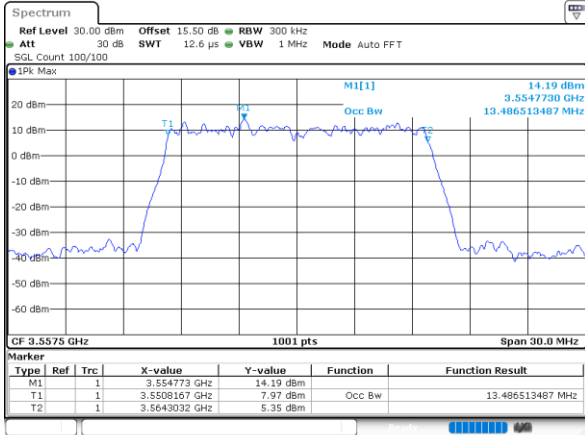

Highest Channel / 10MHz / 16QAM

Date: 13.MAR.2023 13:12:43

LTE Band 48

Lowest Channel / 15MHz / QPSK

Date: 13.MAR.2023 13:13:56

Lowest Channel / 15MHz / 16QAM

Date: 13.MAR.2023 13:14:20

Middle Channel / 15MHz / QPSK

Date: 13.MAR.2023 13:15:32

Middle Channel / 15MHz / 16QAM

Date: 13.MAR.2023 13:15:55

Highest Channel / 15MHz / QPSK

Date: 13.MAR.2023 13:17:06

Highest Channel / 15MHz / 16QAM

Date: 13.MAR.2023 13:17:30

LTE Band 48