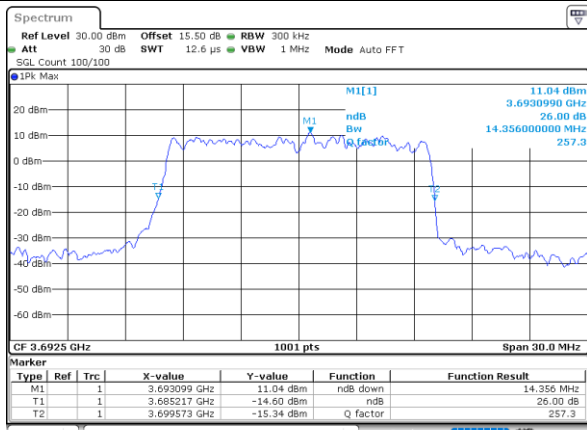

Date: 13_MAR_2023 13:26:56

LTE Band 48

Lowest Channel / 15MHz / 64QAM

Date: 13.MAR.2023 13:27:36

Lowest Channel / 20MHz / 64QAM

Date: 13.MAR.2023 13:29:32

Middle Channel / 15MHz / 64QAM

Date: 13.MAR.2023 13:28:14

Middle Channel / 20MHz / 64QAM

Date: 13.MAR.2023 13:30:11

Highest Channel / 15MHz / 64QAM

Date: 13.MAR.2023 13:28:52

Highest Channel / 20MHz / 64QAM

Date: 13.MAR.2023 13:30:49

Occupied Bandwidth

Mode	LTE Band 48 : 99%OBW(MHz)											
BW	1.4MHz		3MHz		5MHz		10MHz		15MHz		20MHz	
Mod.	QPSK	16QAM	QPSK	16QAM	QPSK	16QAM	QPSK	16QAM	QPSK	16QAM	QPSK	16QAM
Lowest CH	-	-	-	-	4.49	4.50	9.03	9.03	13.49	13.43	17.90	17.90
Middle CH	-	-	-	-	4.49	4.52	9.03	9.09	13.49	13.46	17.94	17.86
Highest CH	-	-	-	-	4.51	4.47	8.97	9.01	13.43	13.46	17.90	17.94
Mode	LTE Band 48 : 99%OBW(MHz)											
BW	1.4MHz		3MHz		5MHz		10MHz		15MHz		20MHz	
Mod.	64QAM		64QAM		64QAM		64QAM		64QAM		64QAM	
Lowest CH	-	-	-	-	4.50	-	8.99	-	13.43	-	17.74	-
Middle CH	-	-	-	-	4.51	-	9.07	-	13.40	-	17.94	-
Highest CH	-	-	-	-	4.51	-	8.99	-	13.43	-	17.94	-