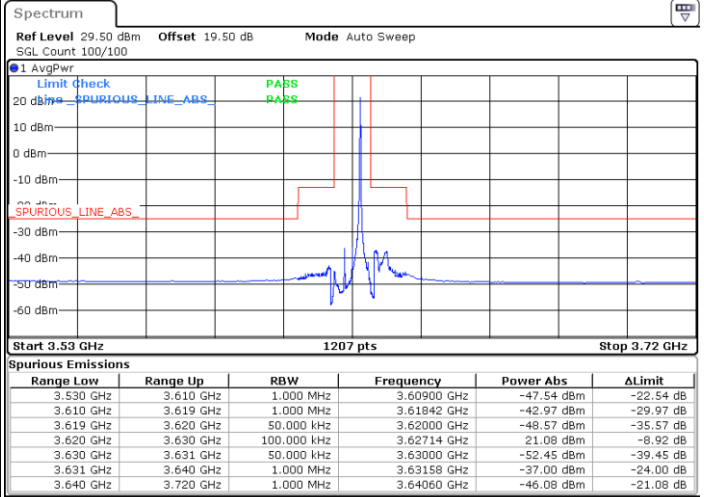

QPSK

Lowest Channel / 1RB0

Lowest Channel / 1RBmax

Date: 9.MAR.2023 22:39:16

Date: 9.MAR.2023 23:02:27

Lowest Channel / FullRB

N/A

Date: 9.MAR.2023 22:50:51

LTE Band 48 / 5MHz

QPSK

Middle Channel / 1RB0

Middle Channel / 1RBmax

Date: 9.MAR.2023 22:45:43

Date: 9.MAR.2023 23:08:53

Middle Channel / FullIRB

N/A

Date: 9.MAR.2023 22:57:18

LTE Band 48 / 5MHz

QPSK

Highest Channel / 1RB0

Highest Channel / 1RBmax

Date: 9.MAR.2023 22:46:59

Date: 9.MAR.2023 23:10:10

Highest Channel / FullIRB