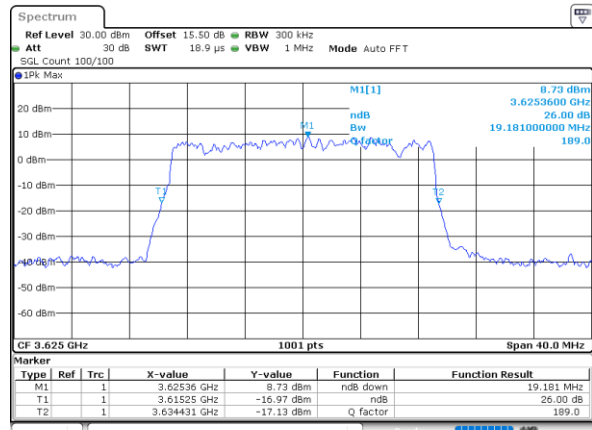

Date: 13_MAR_2023 13:26:56

LTE Band 48

Lowest Channel / 15MHz / 64QAM

Date: 13.MAR.2023 13:27:36

Lowest Channel / 20MHz / 64QAM

Date: 13.MAR.2023 13:29:32

Middle Channel / 15MHz / 64QAM

Date: 13.MAR.2023 13:28:14

Middle Channel / 20MHz / 64QAM

Date: 13.MAR.2023 13:30:11

Highest Channel / 15MHz / 64QAM

Date: 13.MAR.2023 13:28:52

Highest Channel / 20MHz / 64QAM

Date: 13.MAR.2023 13:30:49

Occupied Bandwidth

Mode	LTE Band 48 : 99%OBW(MHz)											
BW	1.4MHz		3MHz		5MHz		10MHz		15MHz		20MHz	
Mod.	QPSK	16QAM	QPSK	16QAM	QPSK	16QAM	QPSK	16QAM	QPSK	16QAM	QPSK	16QAM
Lowest CH	-	-	-	-	4.49	4.50	9.03	9.03	13.49	13.43	17.90	17.90
Middle CH	-	-	-	-	4.49	4.52	9.03	9.09	13.49	13.46	17.94	17.86
Highest CH	-	-	-	-	4.51	4.47	8.97	9.01	13.43	13.46	17.90	17.94
Mode	LTE Band 48 : 99%OBW(MHz)											
BW	1.4MHz		3MHz		5MHz		10MHz		15MHz		20MHz	
Mod.	64QAM		64QAM		64QAM		64QAM		64QAM		64QAM	
Lowest CH	-	-	-	-	4.50	-	8.99	-	13.43	-	17.74	-
Middle CH	-	-	-	-	4.51	-	9.07	-	13.40	-	17.94	-
Highest CH	-	-	-	-	4.51	-	8.99	-	13.43	-	17.94	-