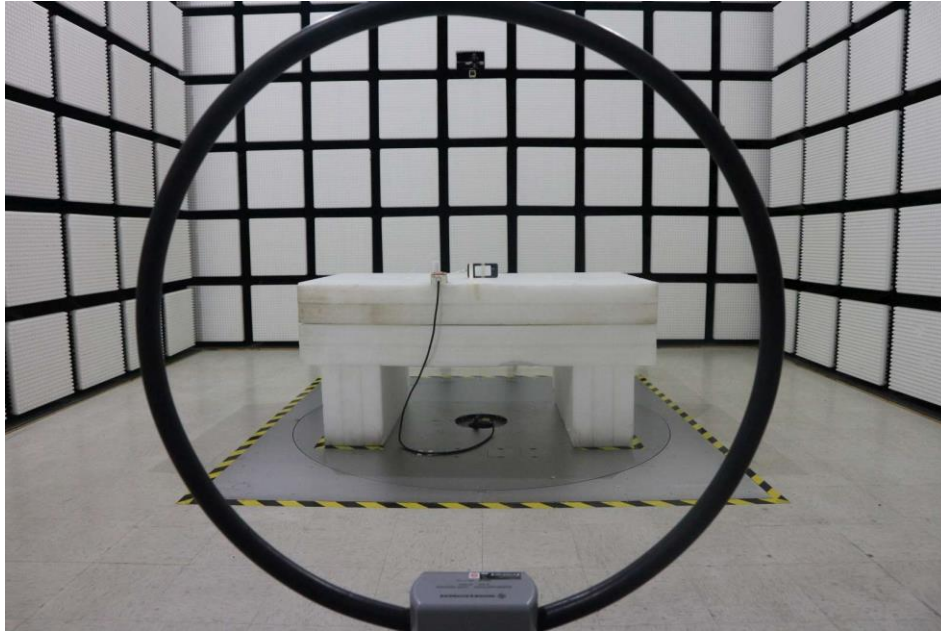

Appendix D. Setup Photographs

<AC Conducted Emission>

Remote View

Rear View

<Radiated Emission>

Z Plane

9K~30MHz

30M~1GHz