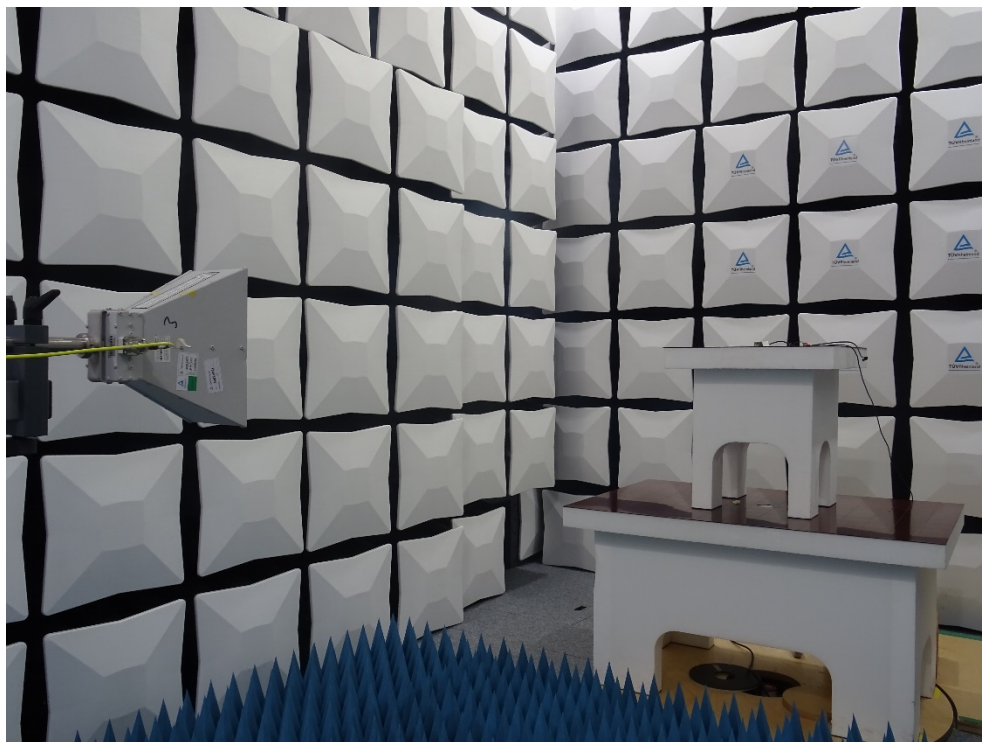

Frequency range :1GHz-18GHz

Polarization : Horizontal