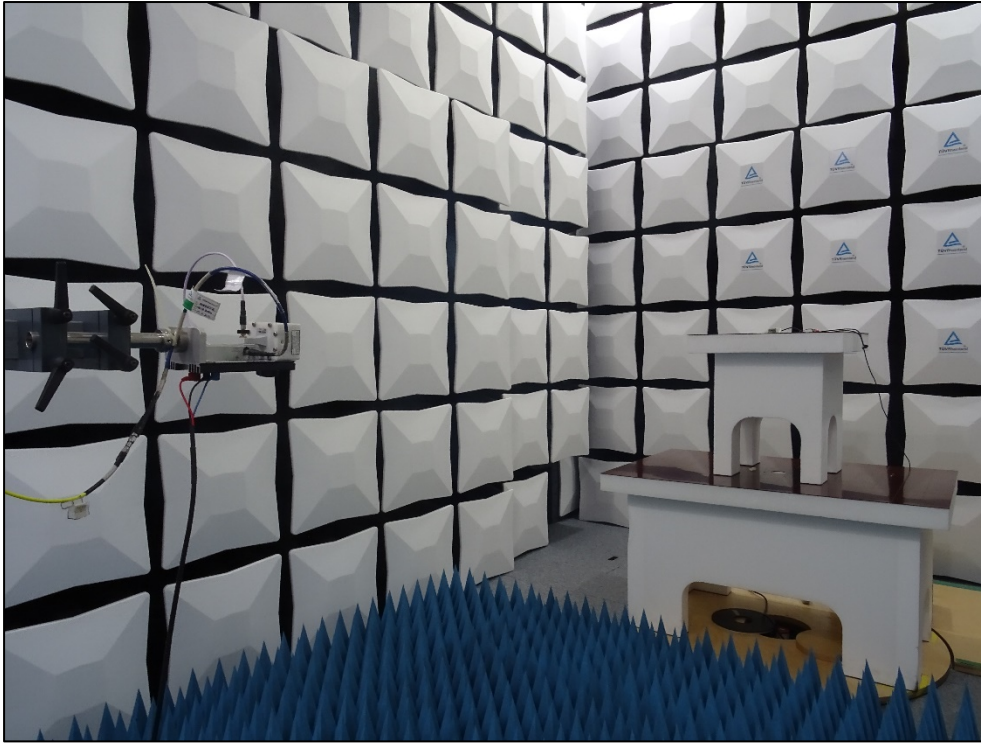

Frequency range :1GHz-18GHz

Polarization : Vertical

Frequency range :1GHz-18GHz

Polarization : Horizontal

**Test Setup Photos**

Reference Test Report No:  
ULR-TC568821300000016F

Seite 5 von 7  
Page 5 of 7

Frequency range :18GHz-26GHz

Polarization : Vertical

Frequency range :18GHz-26GHz

Polarization : Horizontal

**Radiated Test setup close-up**

**Antenna Port Test Setup Photo**

**Conducted Emission AC Power line Test Setup**