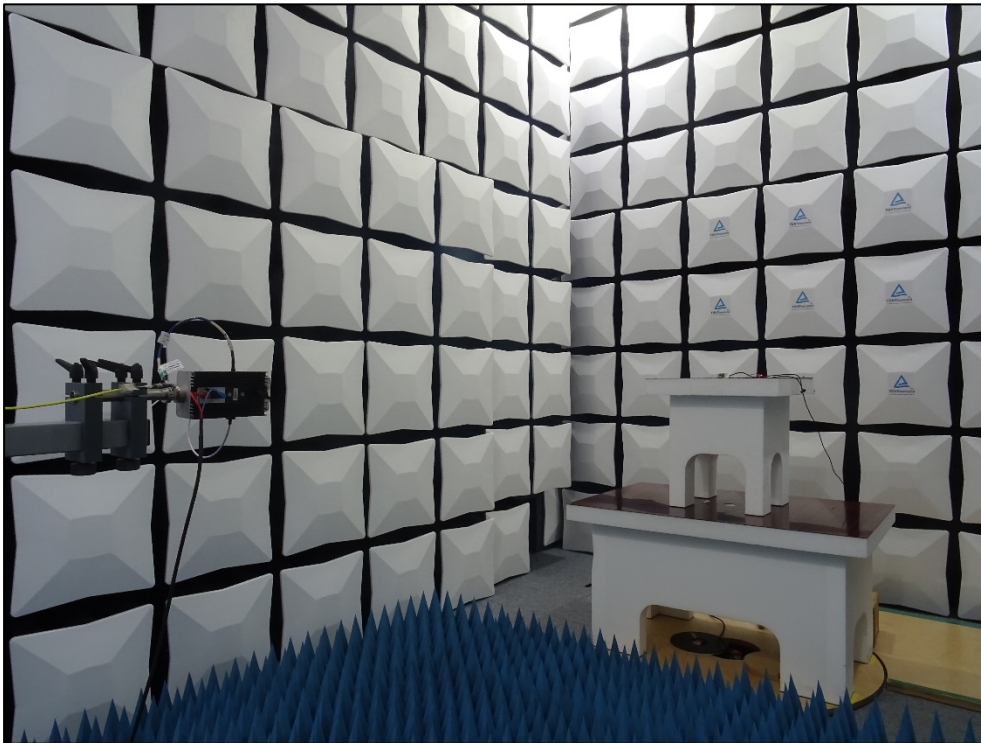

Frequency range :1GHz-18GHz

Polarization : Vertical

Frequency range :1GHz-18GHz

Polarization : Horizontal

**Test Setup Photos**

Reference Test Report No:  
ULR-TC568821300000016F

Seite 5 von 7  
Page 5 of 7

Frequency range :18GHz-26GHz

Polarization : Vertical

Frequency range :18GHz-26GHz

Polarization : Horizontal

**Radiated Test setup close-up**

**Antenna Port Test Setup Photo**

**Conducted Emission AC Power line Test Setup**