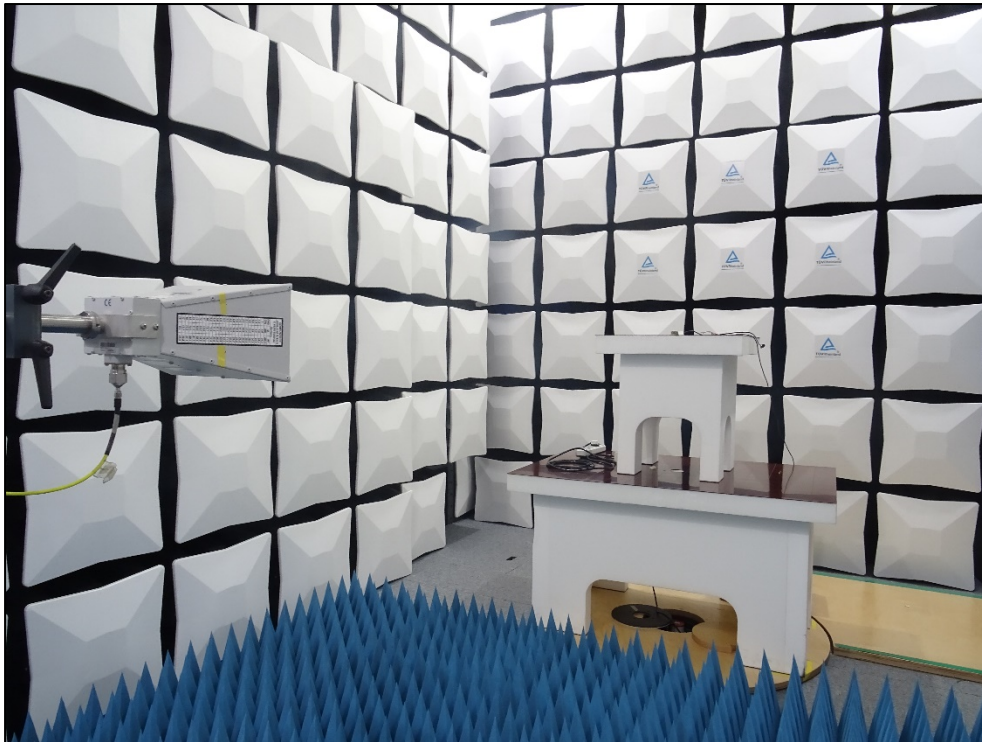

**Test Setup Photos**

Reference Test Report No:  
ULR-TC568821300000016F

Seite 3 von 7  
Page 3 of 7

Frequency range :200MHz–1GHz

Polarization : Vertical

Frequency range :200MHz–1GHz

Polarization : Horizontal