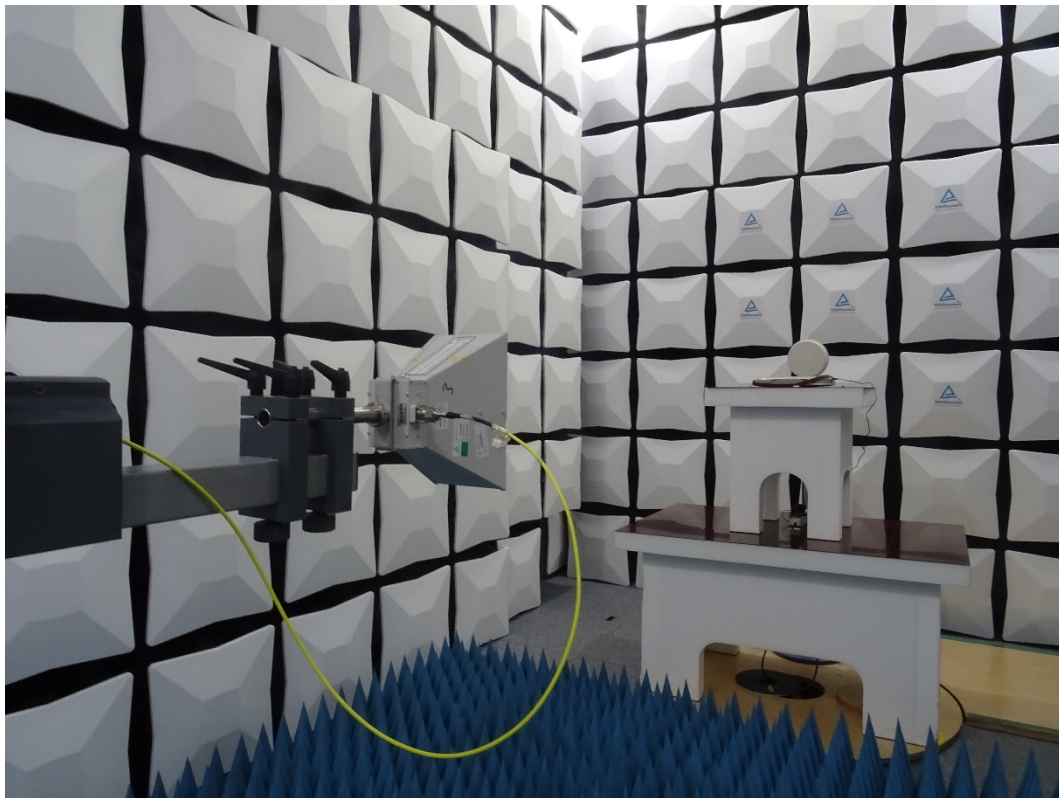

Test Setup Photos

Reference Test Report No:
ULR-TC568821300000017F

Seite 1 von 5
Page 1 of 5

Frequency range :30MHz–200MHz

Polarization : Vertical

Frequency range : 30MHz–200MHz

Polarization : Horizontal

Test Setup Photos

Reference Test Report No:
ULR-TC568821300000017F

Seite 2 von 5
Page 2 of 5

Frequency range :200MHz–1GHz

Polarization : Horizontal

Frequency range :200MHz–1GHz

Polarization : Vertical

Test Setup Photos

Reference Test Report No:
ULR-TC568821300000017F

Seite 3 von 5
Page 3 of 5

Frequency range :1GHz-18GHz

Polarization : Vertical

Frequency range :1GHz-18GHz

Polarization : Horizontal

Radiated Test setup close

Conducted Emission Test

Test Setup Photos