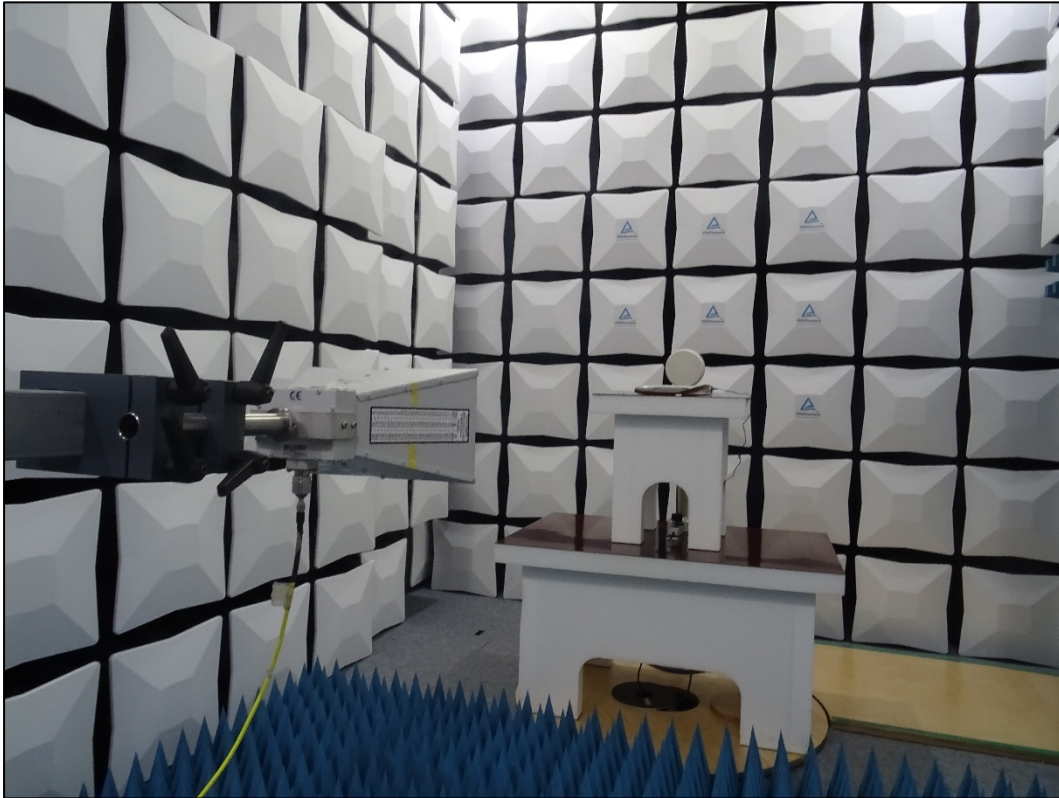

Test Setup Photos

Reference Test Report No:
ULR-TC568821300000017F

Seite 1 von 5
Page 1 of 5

Frequency range :30MHz–200MHz

Polarization : Vertical

Frequency range : 30MHz–200MHz

Polarization : Horizontal

Test Setup Photos

Reference Test Report No:
ULR-TC568821300000017F

Seite 2 von 5
Page 2 of 5

Frequency range :200MHz–1GHz

Polarization : Horizontal

Frequency range :200MHz–1GHz

Polarization : Vertical

Test Setup Photos

Reference Test Report No:
ULR-TC568821300000017F

Seite 3 von 5
Page 3 of 5

Frequency range :1GHz-18GHz

Polarization : Vertical

Frequency range :1GHz-18GHz

Polarization : Horizontal

Radiated Test setup close

Conducted Emission Test

Test Setup Photos