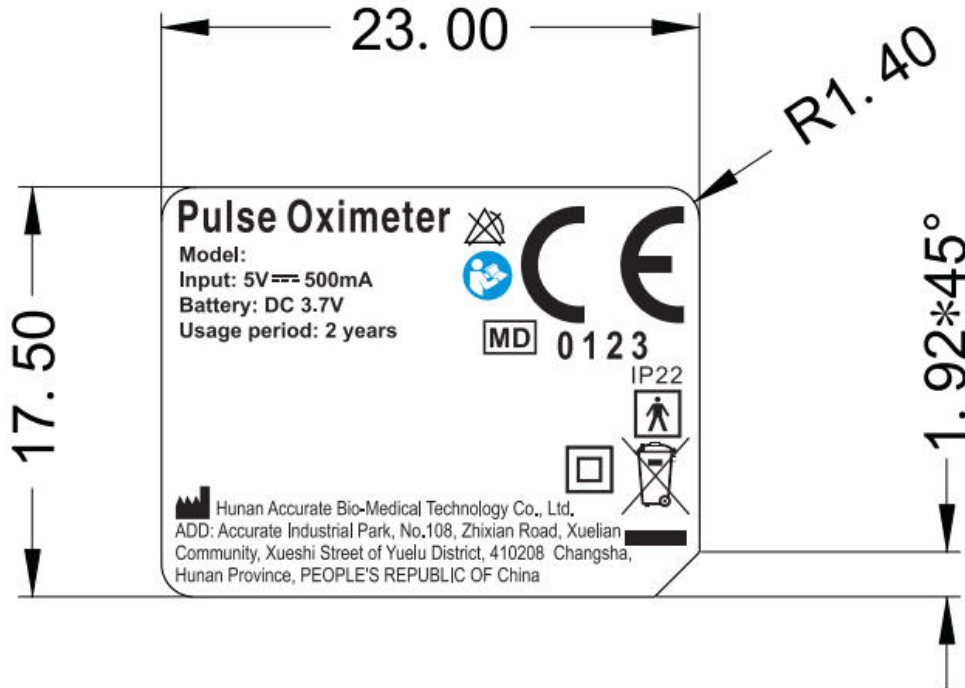

REV	ECN	DESCRIPTION	DESIGN	DATE
1.0		初建	汤文凤	2023-8-29

A

B

C

D

FCC label

nameplate-WS20A label

APPROVALS	DATE	accurate		
DESIGN		TITLE		
CHECK		WS20A-03-RDP-057 WS20A美代信息贴纸		
CHECK		DWG NO.		
CHECK		MATERIAL	P.CODE:	
APPROVAL		SCALE	REV. 1.0	
Software & Rev: CorelDraw X8		PROJECTION	SIZE A4	SHEET 1 OF 1