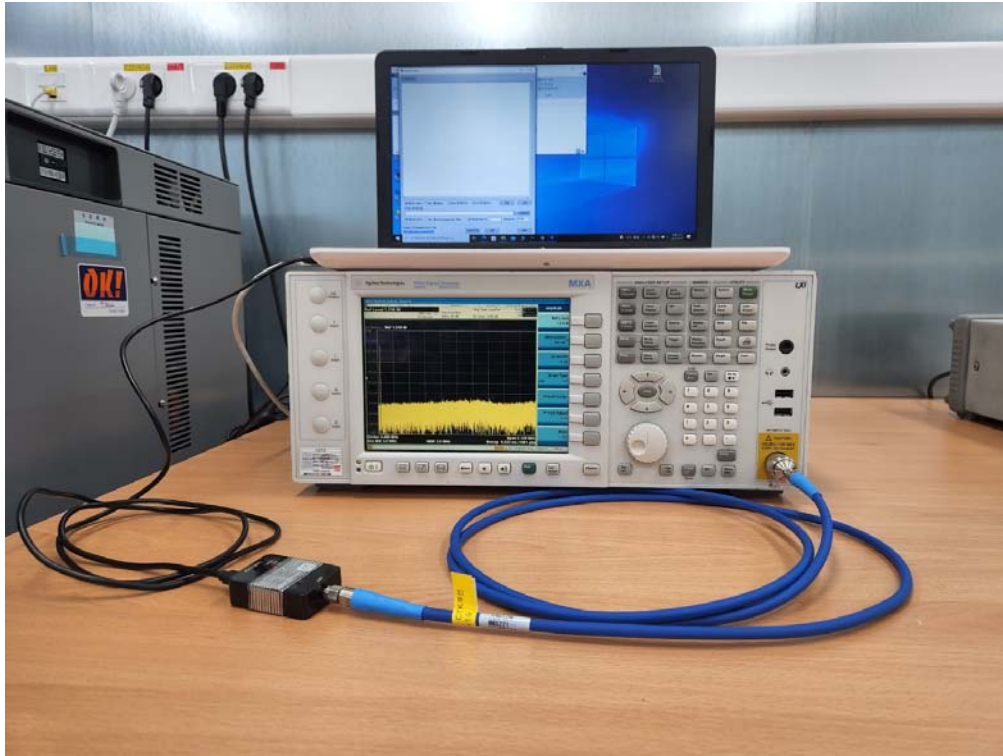

CTK Co., Ltd.

(Ho-dong), 113, Yejik-ro, Cheoin-gu, Yongin-si, Gyeonggi-do, 449-100, Korea

Tel: +82-31-339-9970 Fax: +82-31-624-9501

www.e-ctk.com

Conducted Emissions