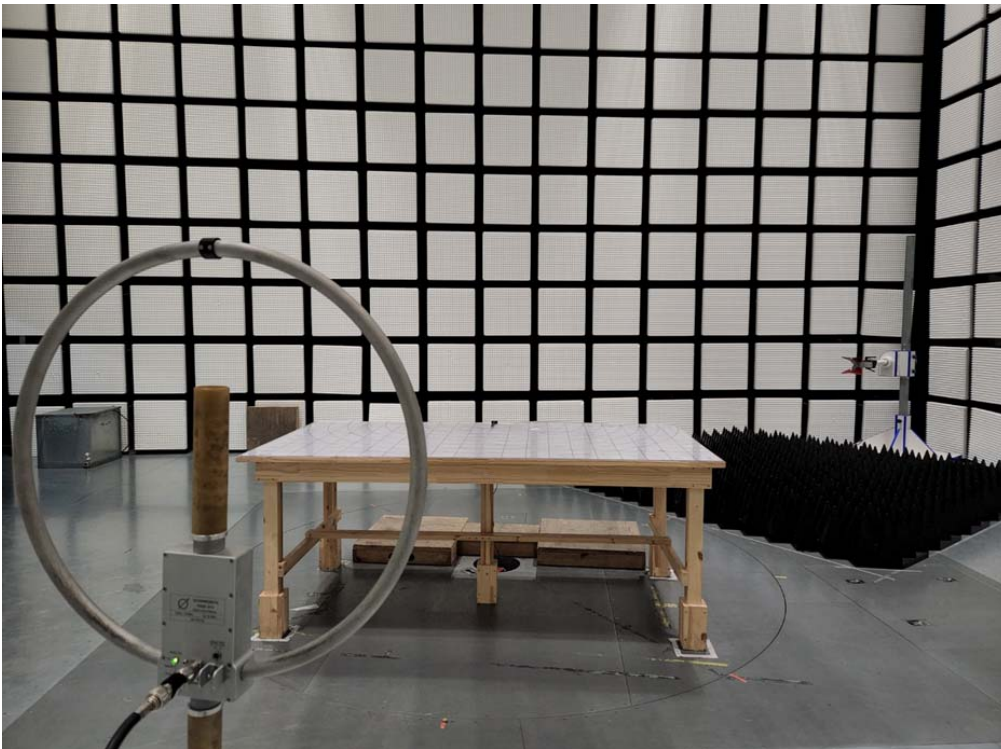

CTK Co., Ltd.

(Ho-dong), 113, Yejik-ro, Cheoin-gu, Yongin-si, Gyeonggi-do, 449-100, Korea

Tel: +82-31-339-9970 Fax: +82-31-624-9501

www.e-ctk.com

Test Setup Photos and Configuration Radiated Electric Field Emissions

9 kHz to 30 MHz