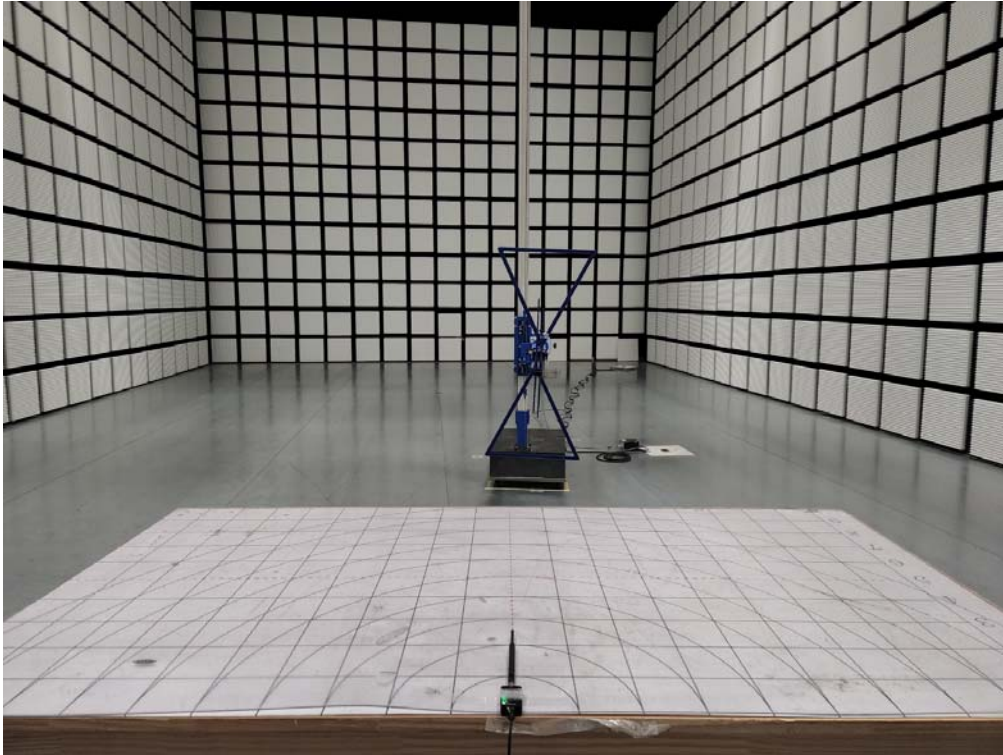

CTK Co., Ltd.

(Ho-dong), 113, Yejik-ro, Cheoin-gu, Yongin-si, Gyeonggi-do, 449-100, Korea

Tel: +82-31-339-9970 Fax: +82-31-624-9501

www.e-ctk.com

30 MHz to 1 GHz