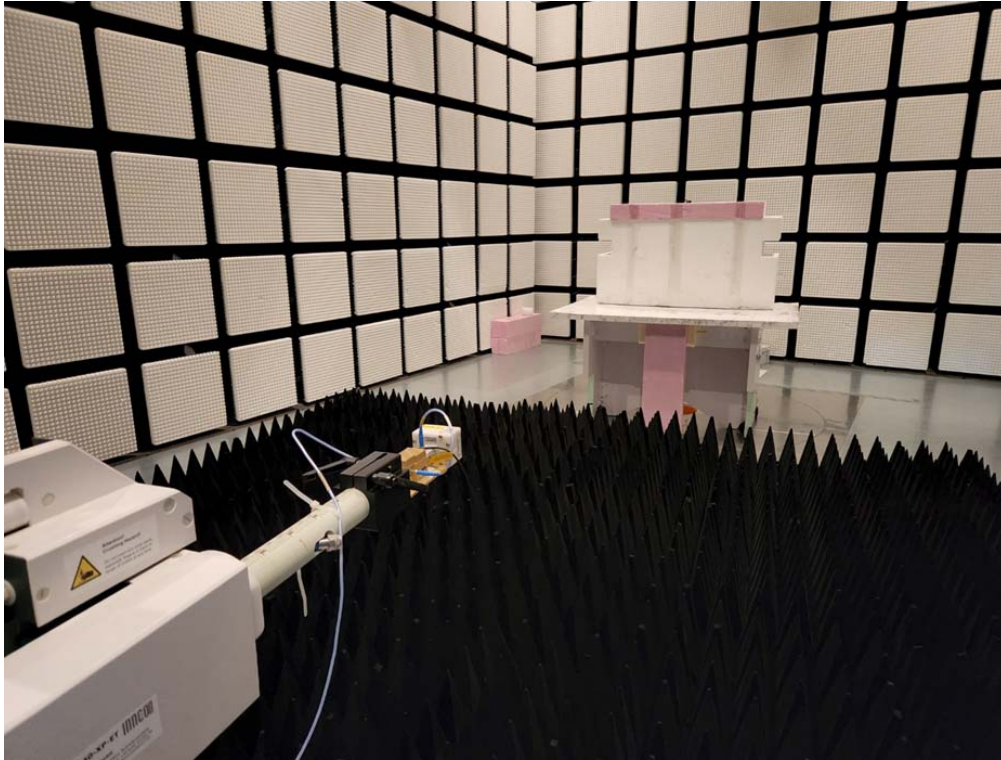

CTK Co., Ltd.

(Ho-dong), 113, Yejik-ro, Cheoin-gu, Yongin-si, Gyeonggi-do, 449-100, Korea

Tel: +82-31-339-9970 Fax: +82-31-624-9501

www.e-ctk.com

18GHz to 26.5 GHz