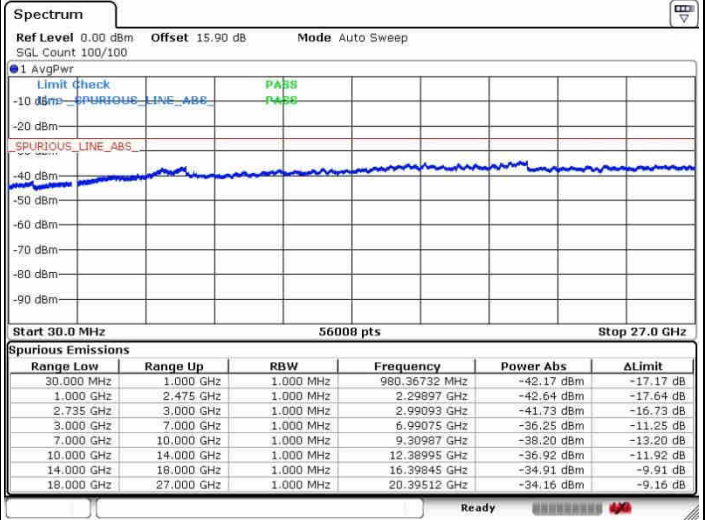

Highest Channel / FullIRB

N/A

Date: 28.SEP.2017 15:29:01

LTE Band 41 / 20MHz+20MHz

16QAM

Lowest Channel / 1RB0 and 1RB99

Lowest Channel / 1RB99 and 1RB0

Date: 26.SEP.2017 09:57:40

Date: 26.SEP.2017 09:59:57

Lowest Channel / FullIRB

N/A

Date: 26.SEP.2017 09:42:36

LTE Band 41 / 20MHz+20MHz

16QAM

Middle Channel / 1RB0 and 1RB99

Middle Channel / 1RB99 and 1RB0

Date: 28.SEP.2017 09:54:16

Date: 28.SEP.2017 10:06:32

Middle Channel / FullIRB

N/A

Date: 28.SEP.2017 09:45:16

LTE Band 41 / 20MHz+20MHz

16QAM

Highest Channel / 1RB0 and 1RB99

Highest Channel / 1RB99 and 1RB0

Date: 26.SEP.2017 09:51:53

Date: 26.SEP.2017 10:10:44

Highest Channel / FullIRB

N/A

Date: 26.SEP.2017 09:48:15

LTE Band 41 / 5MHz+20MHz

64QAM