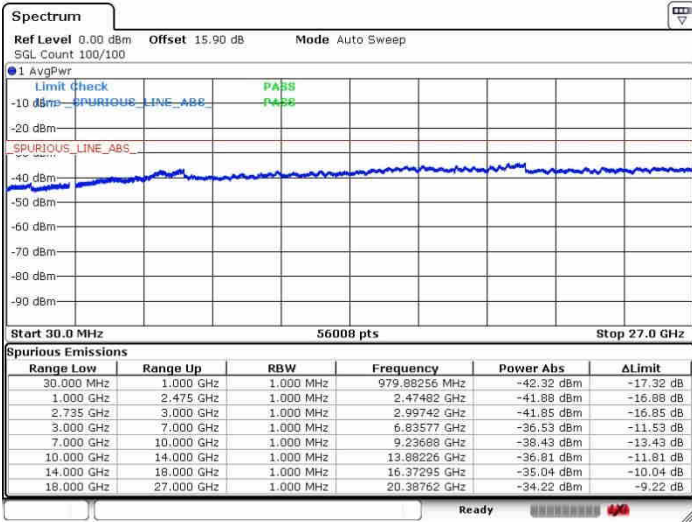

Middle Channel / FullIRB

N/A

Date: 26.SEP.2017 11:11:32

LTE Band 41 / 10MHz+20MHz

64QAM

Highest Channel / 1RB0 and 1RB99

Highest Channel / 1RB49 and 1RB0

Date: 28.SEP.2017 10:59:49

Date: 28.SEP.2017 11:18:52

Highest Channel / FullIRB

N/A

Date: 28.SEP.2017 11:16:34

LTE Band 41 / 15MHz+15MHz

64QAM

Lowest Channel / 1RB0 and 1RB74

Lowest Channel / 1RB74 and 1RB0