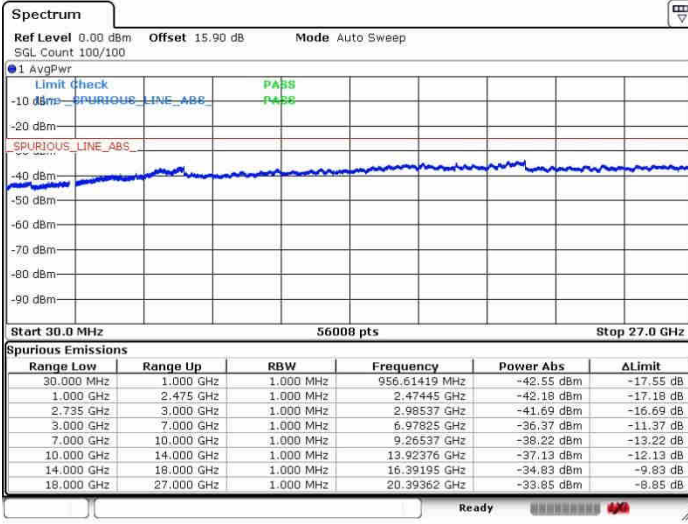

LTE Band 41 / 5MHz+20MHz

64QAM

Highest Channel / 1RB0 and 1RB99

Highest Channel / 1RB24 and 1RB0

Date: 28.SEP.2017 10:24:40

Date: 28.SEP.2017 10:41:39

Highest Channel / FullIRB

N/A

Date: 28.SEP.2017 10:21:25

LTE Band 41 / 10MHz+20MHz

64QAM

Lowest Channel / 1RB0 and 1RB99

Lowest Channel / 1RB49 and 1RB0

Date: 26.SEP.2017 10:52:47

Date: 26.SEP.2017 11:23:03

Lowest Channel / FullIRB

Middle Channel / FullIRB

N/A

Date: 26.SEP.2017 11:11:32

LTE Band 41 / 10MHz+20MHz

64QAM

Highest Channel / 1RB0 and 1RB99

Highest Channel / 1RB49 and 1RB0

Date: 28.SEP.2017 10:59:49