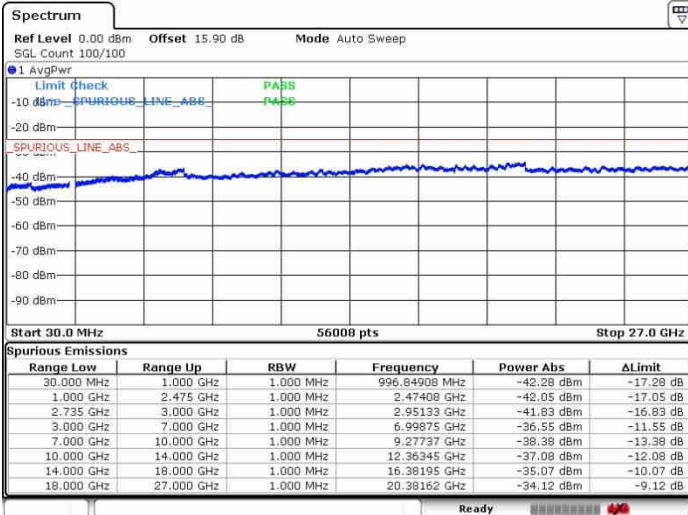

Lowest Channel / FullIRB

N/A

Date: 26.SEP.2017 10:48:07