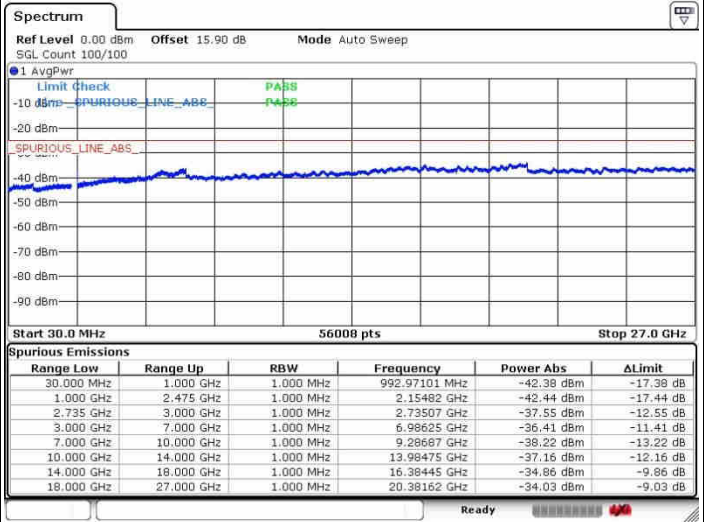

LTE Band 41 / 20MHz+15MHz

16QAM

Lowest Channel / 1RB0 and 1RB74

Lowest Channel / 1RB99 and 1RB0

Date: 26.SEP.2017 15:37:13

Date: 26.SEP.2017 15:39:42

Lowest Channel / FullIRB

N/A

Date: 26.SEP.2017 15:23:58

LTE Band 41 / 20MHz+15MHz

16QAM

Middle Channel / 1RB0 and 1RB74

Middle Channel / 1RB99 and 1RB0

Date: 28.SEP.2017 15:34:48

Date: 28.SEP.2017 15:43:17

Middle Channel / FullIRB