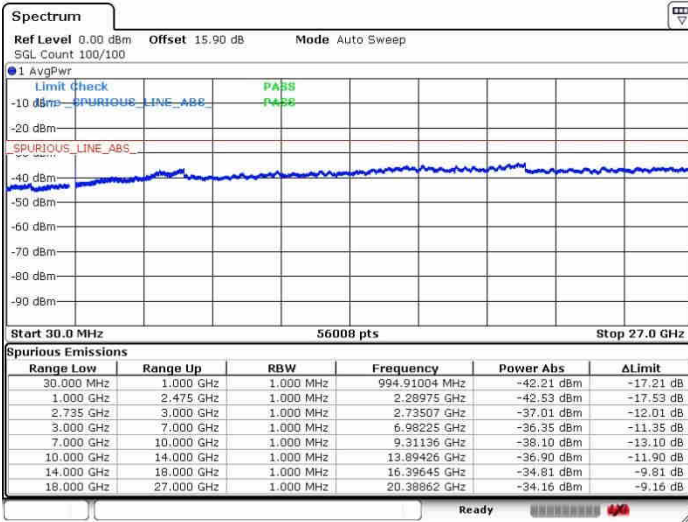

Date: 26.SEP.2017 14:50:24

Middle Channel / FullIRB

N/A

Date: 26.SEP.2017 14:28:10

LTE Band 41 / 20MHz+5MHz

16QAM

Highest Channel / 1RB0 and 1RB24

Highest Channel / 1RB99 and 1RB0

Date: 26.SEP.2017 14:33:31

Date: 26.SEP.2017 14:52:46

Highest Channel / FullRB

N/A

Date: 26.SEP.2017 14:31:26

LTE Band 41 / 20MHz+10MHz

16QAM

Lowest Channel / 1RB0 and 1RB49

Lowest Channel / 1RB99 and 1RB0

Date: 28.SEP.2017 15:09:03

Date: 28.SEP.2017 15:11:24

Lowest Channel / FullIRB

N/A

Date: 28.SEP.2017 14:55:07

LTE Band 41 / 20MHz+10MHz

16QAM