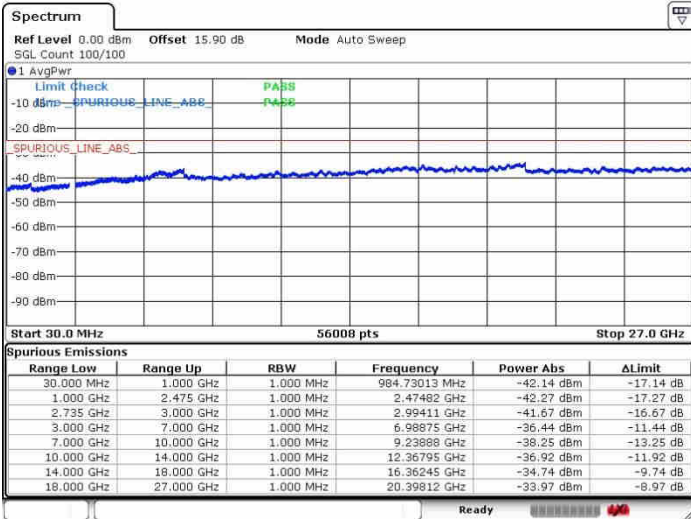

LTE Band 41 / 15MHz+20MHz

16QAM

Middle Channel / 1RB0 and 1RB99

Middle Channel / 1RB74 and 1RB0

Date: 26.SEP.2017 13:48:53

Date: 26.SEP.2017 13:59:21

Middle Channel / FullIRB

N/A

Date: 26.SEP.2017 13:41:52

LTE Band 41 / 15MHz+20MHz

16QAM

Highest Channel / 1RB0 and 1RB99

Highest Channel / 1RB74 and 1RB0

Date: 28.SEP.2017 13:46:20

Date: 28.SEP.2017 14:01:23

Highest Channel / FullIRB

N/A

Date: 28.SEP.2017 13:43:57

LTE Band 41 / 20MHz+5MHz

16QAM

Lowest Channel / 1RB0 and 1RB24

Lowest Channel / 1RB99 and 1RB0

Date: 26.SEP.2017 14:43:59

Date: 26.SEP.2017 14:48:05