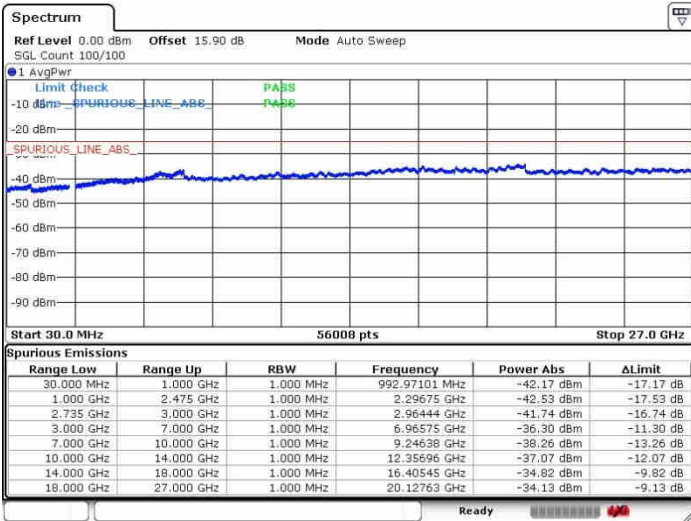

Highest Channel / 1RB0 and 1RB74

Highest Channel / 1RB74 and 1RB0

Date: 26.SEP.2017 11:49:09

Date: 26.SEP.2017 13:38:24

Highest Channel / FullIRB

N/A

Date: 26.SEP.2017 11:46:25

LTE Band 41 / 15MHz+20MHz

64QAM

Lowest Channel / 1RB0 and 1RB99

Lowest Channel / 1RB74 and 1RB0

Date: 26.SEP.2017 13:53:02

Date: 26.SEP.2017 13:58:01

Lowest Channel / FullIRB

N/A

Date: 26.SEP.2017 13:40:26

LTE Band 41 / 15MHz+20MHz

64QAM

Middle Channel / 1RB0 and 1RB99

Middle Channel / 1RB74 and 1RB0

Date: 26.SEP.2017 13:49:48

Date: 26.SEP.2017 14:00:05

Middle Channel / FullIRB

N/A

Date: 26.SEP.2017 13:42:38

LTE Band 41 / 15MHz+20MHz

64QAM

Highest Channel / 1RB0 and 1RB99

Highest Channel / 1RB74 and 1RB0

Date: 26.SEP.2017 13:47:27

Date: 26.SEP.2017 14:02:02

Highest Channel / FullIRB