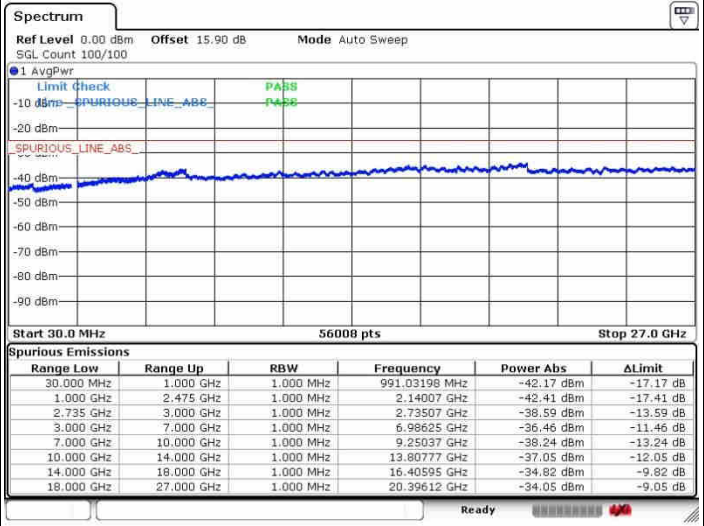

Date: 26.SEP.2017 13:42:38

LTE Band 41 / 15MHz+20MHz

64QAM

Highest Channel / 1RB0 and 1RB99

Highest Channel / 1RB74 and 1RB0

Date: 26.SEP.2017 13:47:27

Date: 26.SEP.2017 14:02:02

Highest Channel / FullIRB

N/A

Date: 26.SEP.2017 13:44:36

LTE Band 41 / 20MHz+5MHz

64QAM

Lowest Channel / 1RB0 and 1RB24

Lowest Channel / 1RB99 and 1RB0

Date: 28.SEP.2017 14:44:56

Date: 28.SEP.2017 14:49:06

Lowest Channel / FullIRB

N/A

Date: 28.SEP.2017 14:22:59

LTE Band 41 / 20MHz+5MHz

64QAM

Middle Channel / 1RB0 and 1RB24

Middle Channel / 1RB99 and 1RB0

Date: 28.SEP.2017 14:40:54