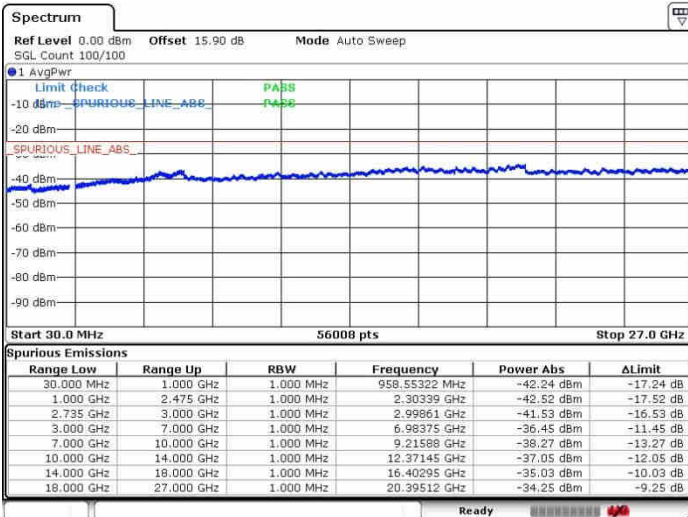

Lowest Channel / 1RB0 and 1RB99

Lowest Channel / 1RB24 and 1RB0

Date: 28.SEP.2017 10:29:33

Date: 28.SEP.2017 10:35:43

Lowest Channel / FullIRB

N/A

Date: 28.SEP.2017 10:15:45

LTE Band 41 / 5MHz+20MHz

64QAM

Middle Channel / 1RB0 and 1RB99

Middle Channel / 1RB24 and 1RB0

Date: 28.SEP.2017 10:27:28

Date: 28.SEP.2017 10:38:42

Middle Channel / FullIRB

N/A

Date: 28.SEP.2017 10:19:20

LTE Band 41 / 5MHz+20MHz

64QAM

Highest Channel / 1RB0 and 1RB99

Highest Channel / 1RB24 and 1RB0

Date: 28.SEP.2017 10:24:40

Date: 28.SEP.2017 10:41:39

Highest Channel / FullIRB

N/A