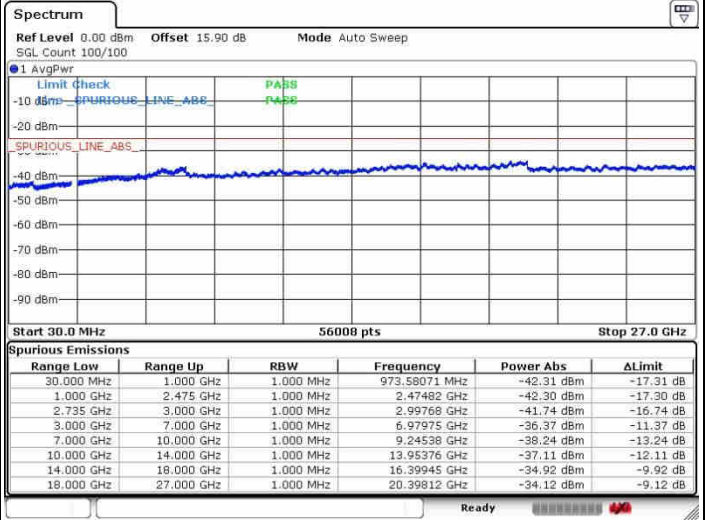

LTE Band 41 / 15MHz+20MHz

16QAM

Middle Channel / 1RB0 and 1RB99

Middle Channel / 1RB74 and 1RB0

Date: 26.SEP.2017 13:48:53

Date: 26.SEP.2017 13:59:21

Middle Channel / FullIRB

N/A

Date: 26.SEP.2017 13:41:52

LTE Band 41 / 15MHz+20MHz

16QAM

Highest Channel / 1RB0 and 1RB99

Highest Channel / 1RB74 and 1RB0

Date: 28.SEP.2017 13:46:20

Date: 28.SEP.2017 14:01:23

Highest Channel / FullIRB