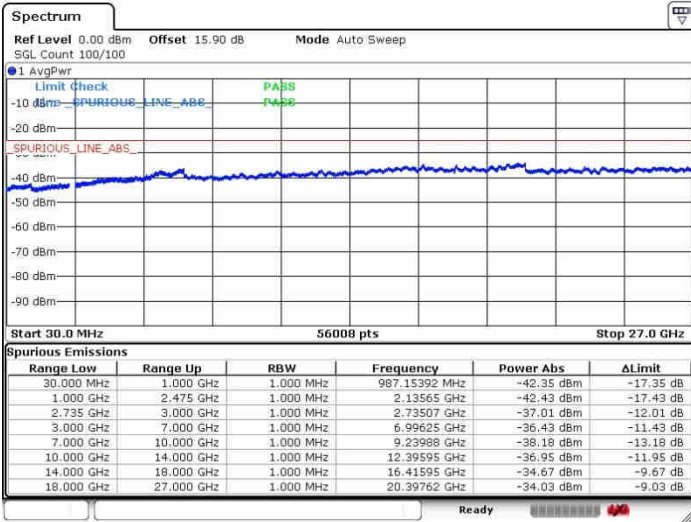

Lowest Channel / FullIRB

N/A

Date: 26.SEP.2017 14:22:18

LTE Band 41 / 20MHz+5MHz

16QAM

Middle Channel / 1RB0 and 1RB24

Middle Channel / 1RB99 and 1RB0

Date: 26.SEP.2017 14:40:12

Date: 26.SEP.2017 14:50:24

Middle Channel / FullIRB

N/A

Date: 26.SEP.2017 14:28:10

LTE Band 41 / 20MHz+5MHz

16QAM

Highest Channel / 1RB0 and 1RB24

Highest Channel / 1RB99 and 1RB0

Date: 26.SEP.2017 14:33:31

Date: 26.SEP.2017 14:52:46

Highest Channel / FullRB

N/A

Date: 26.SEP.2017 14:31:26

LTE Band 41 / 20MHz+10MHz

16QAM

Lowest Channel / 1RB0 and 1RB49

Lowest Channel / 1RB99 and 1RB0

Date: 28.SEP.2017 15:09:03

Date: 28.SEP.2017 15:11:24

Lowest Channel / FullIRB

N/A

Date: 28.SEP.2017 14:55:07

LTE Band 41 / 20MHz+10MHz

16QAM