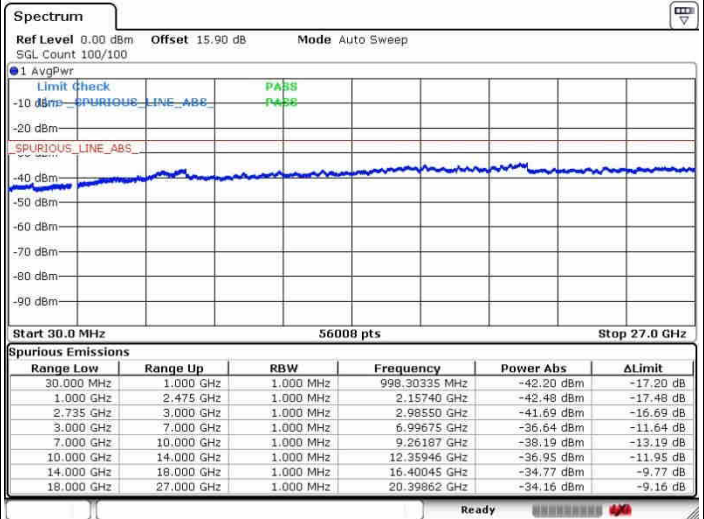

Date: 26.SEP.2017 13:41:52

LTE Band 41 / 15MHz+20MHz

16QAM

Highest Channel / 1RB0 and 1RB99

Highest Channel / 1RB74 and 1RB0

Date: 28.SEP.2017 13:46:20

Date: 28.SEP.2017 14:01:23

Highest Channel / FullIRB

N/A

Date: 28.SEP.2017 13:43:57

LTE Band 41 / 20MHz+5MHz

16QAM

Lowest Channel / 1RB0 and 1RB24

Lowest Channel / 1RB99 and 1RB0

Date: 26.SEP.2017 14:43:59

Date: 26.SEP.2017 14:48:05