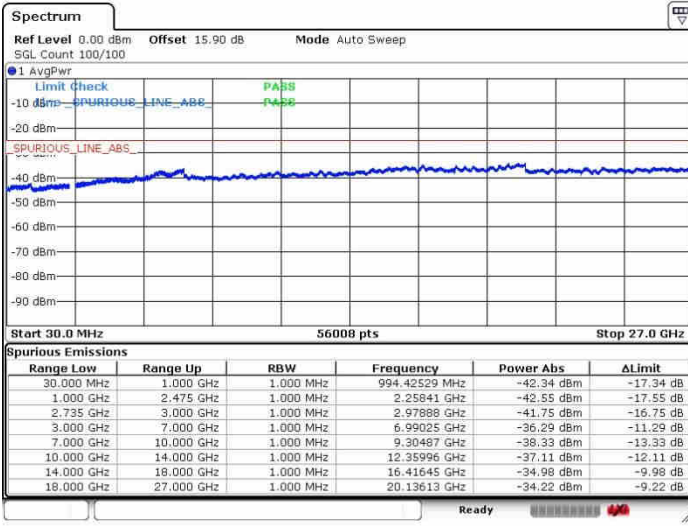

Date: 26.SEP.2017 09:59:57

Lowest Channel / FullIRB

N/A

Date: 26.SEP.2017 09:42:36

LTE Band 41 / 20MHz+20MHz

16QAM

Middle Channel / 1RB0 and 1RB99

Middle Channel / 1RB99 and 1RB0

Date: 28.SEP.2017 09:54:16

Date: 28.SEP.2017 10:06:32

Middle Channel / FullIRB

N/A

Date: 28.SEP.2017 09:45:16

LTE Band 41 / 20MHz+20MHz

16QAM

Highest Channel / 1RB0 and 1RB99

Highest Channel / 1RB99 and 1RB0

Date: 26.SEP.2017 09:51:53

Date: 26.SEP.2017 10:10:44

Highest Channel / FullIRB

N/A

Date: 26.SEP.2017 09:48:15

LTE Band 41 / 5MHz+20MHz

64QAM

Lowest Channel / 1RB0 and 1RB99

Lowest Channel / 1RB24 and 1RB0

Date: 28.SEP.2017 10:29:33

Date: 28.SEP.2017 10:35:43

Lowest Channel / FullIRB

N/A

Date: 28.SEP.2017 10:15:45

LTE Band 41 / 5MHz+20MHz