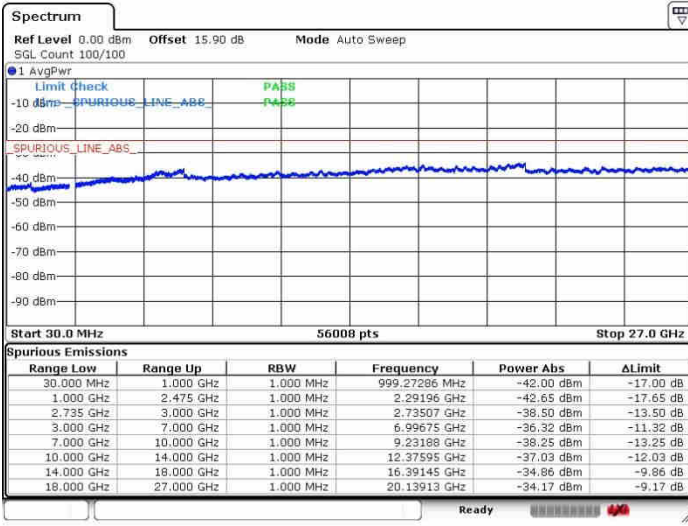

N/A

Date: 26.SEP.2017 13:44:36

LTE Band 41 / 20MHz+5MHz

64QAM

Lowest Channel / 1RB0 and 1RB24

Lowest Channel / 1RB99 and 1RB0

Date: 28.SEP.2017 14:44:56

Date: 28.SEP.2017 14:49:06

Lowest Channel / FullIRB

N/A

Date: 28.SEP.2017 14:22:59

LTE Band 41 / 20MHz+5MHz

64QAM

Middle Channel / 1RB0 and 1RB24

Middle Channel / 1RB99 and 1RB0

Date: 28.SEP.2017 14:40:54

Date: 28.SEP.2017 14:51:07

Middle Channel / FullRB

N/A

Date: 28.SEP.2017 14:29:00

LTE Band 41 / 20MHz+5MHz

64QAM

Highest Channel / 1RB0 and 1RB24

Highest Channel / 1RB99 and 1RB0