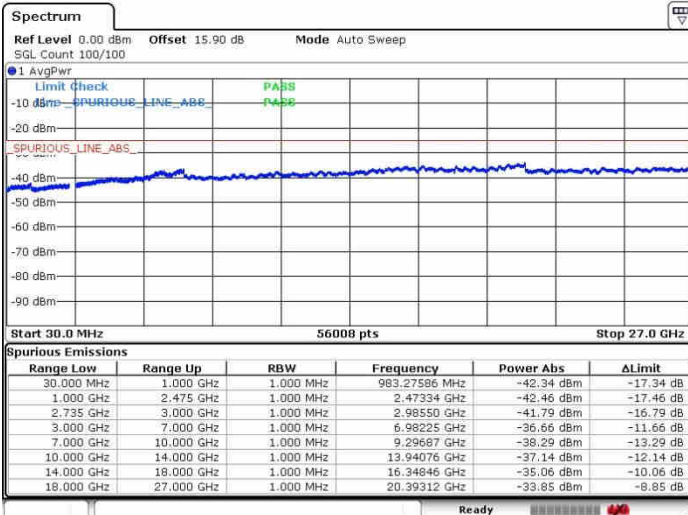

Middle Channel / FullIRB

N/A

Date: 26.SEP.2017 11:11:32

LTE Band 41 / 10MHz+20MHz

64QAM

Highest Channel / 1RB0 and 1RB99

Highest Channel / 1RB49 and 1RB0

Date: 28.SEP.2017 10:59:49

Date: 28.SEP.2017 11:18:52

Highest Channel / FullIRB

N/A

Date: 28.SEP.2017 11:16:34

LTE Band 41 / 15MHz+15MHz

64QAM

Lowest Channel / 1RB0 and 1RB74

Lowest Channel / 1RB74 and 1RB0

Date: 26.SEP.2017 11:54:24

Date: 26.SEP.2017 13:33:42

Lowest Channel / FullIRB

N/A

Date: 26.SEP.2017 11:27:12

LTE Band 41 / 15MHz+15MHz

64QAM

Middle Channel / 1RB0 and 1RB74