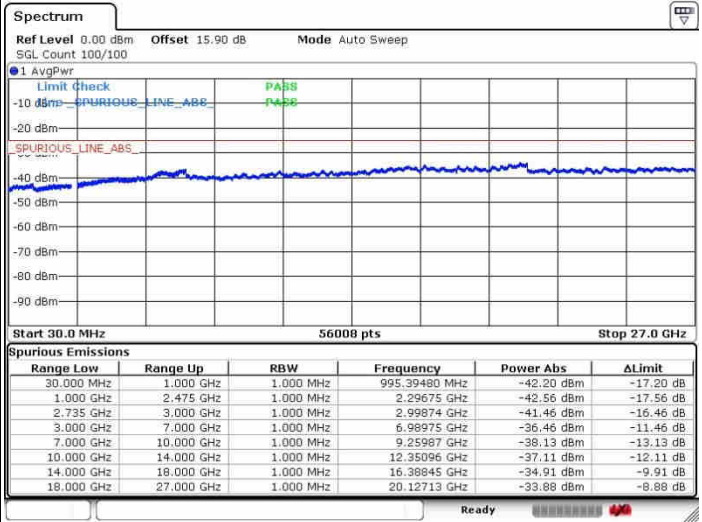

Highest Channel / 1RB0 and 1RB74

Highest Channel / 1RB74 and 1RB0

Date: 26.SEP.2017 11:49:09

Date: 26.SEP.2017 13:38:24

Highest Channel / FullIRB

N/A

Date: 26.SEP.2017 11:46:25

LTE Band 41 / 15MHz+20MHz

64QAM

Lowest Channel / 1RB0 and 1RB99

Lowest Channel / 1RB74 and 1RB0

Date: 26.SEP.2017 13:53:02

Date: 26.SEP.2017 13:58:01

Lowest Channel / FullIRB

N/A

Date: 26.SEP.2017 13:40:26