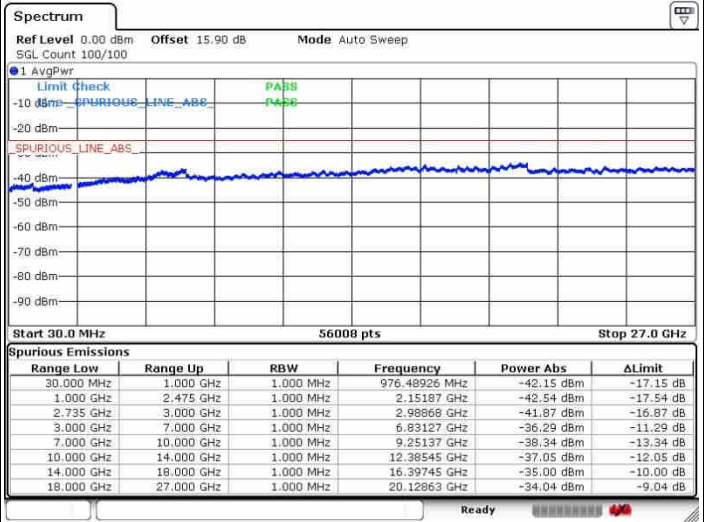

Lowest Channel / 1RB0 and 1RB99

Lowest Channel / 1RB24 and 1RB0

Date: 28.SEP.2017 10:29:33

Date: 28.SEP.2017 10:35:43

Lowest Channel / FullIRB

N/A

Date: 28.SEP.2017 10:15:45

LTE Band 41 / 5MHz+20MHz

64QAM

Middle Channel / 1RB0 and 1RB99

Middle Channel / 1RB24 and 1RB0

Date: 28.SEP.2017 10:27:28

Date: 28.SEP.2017 10:38:42

Middle Channel / FullIRB

N/A

Date: 28.SEP.2017 10:19:20

LTE Band 41 / 5MHz+20MHz

64QAM

Highest Channel / 1RB0 and 1RB99

Highest Channel / 1RB24 and 1RB0

Date: 28.SEP.2017 10:24:40

Date: 28.SEP.2017 10:41:39

Highest Channel / FullIRB

N/A