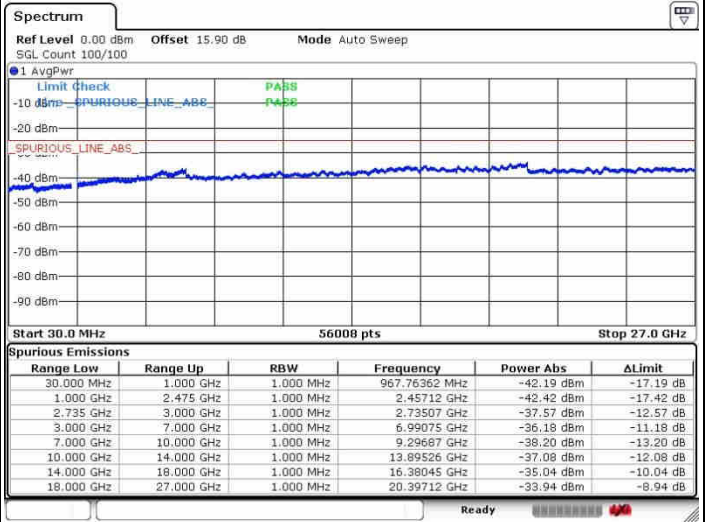

Date: 26.SEP.2017 14:33:31

Date: 26.SEP.2017 14:52:46

Highest Channel / FullRB

N/A

Date: 26.SEP.2017 14:31:26

LTE Band 41 / 20MHz+10MHz

16QAM

Lowest Channel / 1RB0 and 1RB49

Lowest Channel / 1RB99 and 1RB0

Date: 28.SEP.2017 15:09:03

Date: 28.SEP.2017 15:11:24

Lowest Channel / FullIRB

N/A

Date: 28.SEP.2017 14:55:07

LTE Band 41 / 20MHz+10MHz

16QAM

Middle Channel / 1RB0 and 1RB49

Middle Channel / 1RB99 and 1RB0

Date: 26.SEP.2017 15:05:28

Date: 26.SEP.2017 15:13:49

Middle Channel / FullIRB

N/A

Date: 26.SEP.2017 14:57:17

LTE Band 41 / 20MHz+10MHz