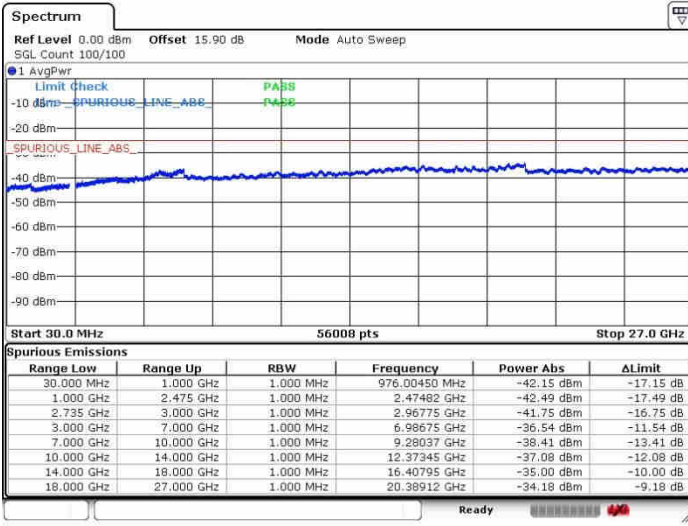

Date: 28.SEP.2017 09:54:16

Date: 28.SEP.2017 10:06:32

Middle Channel / FullIRB

N/A

Date: 28.SEP.2017 09:45:16

LTE Band 41 / 20MHz+20MHz

16QAM

Highest Channel / 1RB0 and 1RB99

Highest Channel / 1RB99 and 1RB0

Date: 26.SEP.2017 09:51:53

Date: 26.SEP.2017 10:10:44

Highest Channel / FullIRB

N/A

Date: 26.SEP.2017 09:48:15

LTE Band 41 / 5MHz+20MHz

64QAM

Lowest Channel / 1RB0 and 1RB99

Lowest Channel / 1RB24 and 1RB0

Date: 28.SEP.2017 10:29:33

Date: 28.SEP.2017 10:35:43

Lowest Channel / FullIRB

N/A

Date: 28.SEP.2017 10:15:45

LTE Band 41 / 5MHz+20MHz