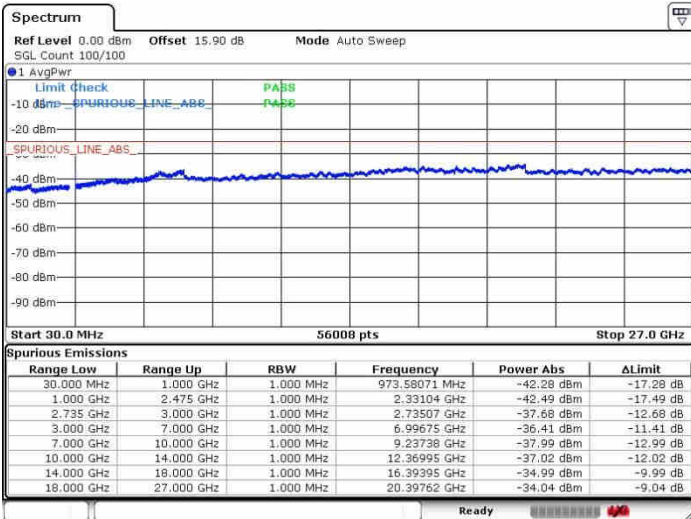

Lowest Channel / 1RB99 and 1RB0

Date: 28.SEP.2017 15:09:03

Date: 28.SEP.2017 15:11:24

Lowest Channel / FullIRB

N/A

Date: 28.SEP.2017 14:55:07

LTE Band 41 / 20MHz+10MHz

16QAM

Middle Channel / 1RB0 and 1RB49

Middle Channel / 1RB99 and 1RB0

Date: 26.SEP.2017 15:05:28

Date: 26.SEP.2017 15:13:49

Middle Channel / FullIRB

N/A

Date: 26.SEP.2017 14:57:17

LTE Band 41 / 20MHz+10MHz