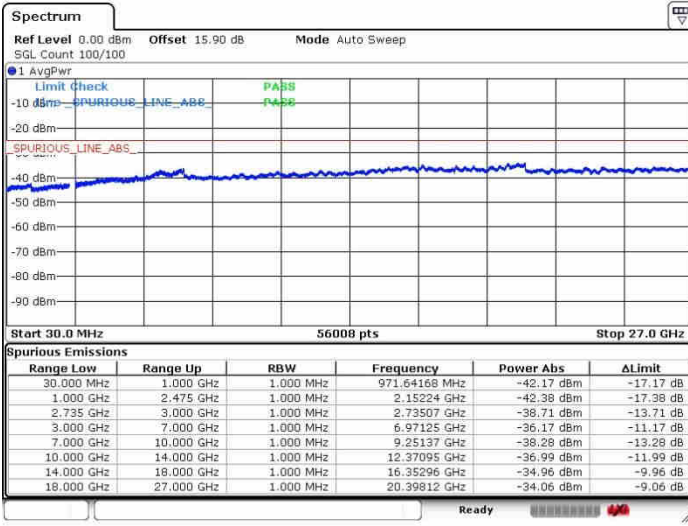

Date: 26.SEP.2017 13:42:38

LTE Band 41 / 15MHz+20MHz

64QAM

Highest Channel / 1RB0 and 1RB99

Highest Channel / 1RB74 and 1RB0

Date: 26.SEP.2017 13:47:27

Date: 26.SEP.2017 14:02:02

Highest Channel / FullIRB

N/A

Date: 26.SEP.2017 13:44:36

LTE Band 41 / 20MHz+5MHz

64QAM

Lowest Channel / 1RB0 and 1RB24

Lowest Channel / 1RB99 and 1RB0

Date: 28.SEP.2017 14:44:56

Date: 28.SEP.2017 14:49:06

Lowest Channel / FullIRB

N/A

Date: 28.SEP.2017 14:22:59

LTE Band 41 / 20MHz+5MHz

64QAM

Middle Channel / 1RB0 and 1RB24

Middle Channel / 1RB99 and 1RB0

Date: 28.SEP.2017 14:40:54