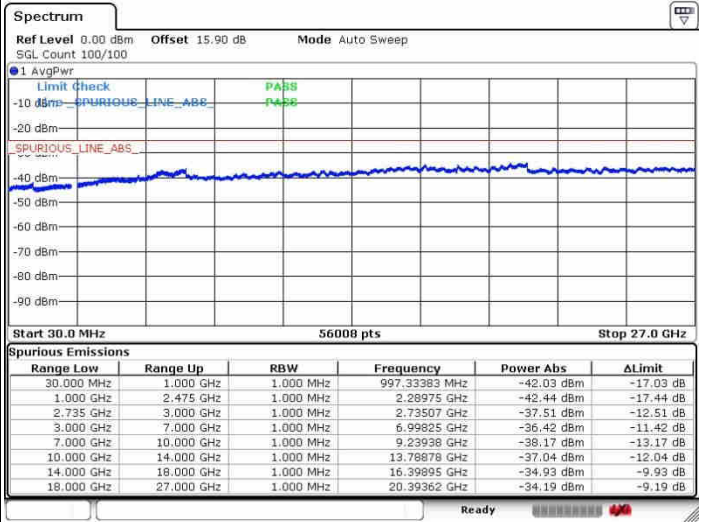

Date: 26.SEP.2017 14:50:24

Middle Channel / FullIRB

N/A

Date: 26.SEP.2017 14:28:10

LTE Band 41 / 20MHz+5MHz

16QAM

Highest Channel / 1RB0 and 1RB24

Highest Channel / 1RB99 and 1RB0

Date: 26.SEP.2017 14:33:31

Date: 26.SEP.2017 14:52:46

Highest Channel / FullRB

N/A

Date: 26.SEP.2017 14:31:26

LTE Band 41 / 20MHz+10MHz

16QAM

Lowest Channel / 1RB0 and 1RB49

Lowest Channel / 1RB99 and 1RB0

Date: 28.SEP.2017 15:09:03

Date: 28.SEP.2017 15:11:24

Lowest Channel / FullIRB

N/A

Date: 28.SEP.2017 14:55:07

LTE Band 41 / 20MHz+10MHz

16QAM