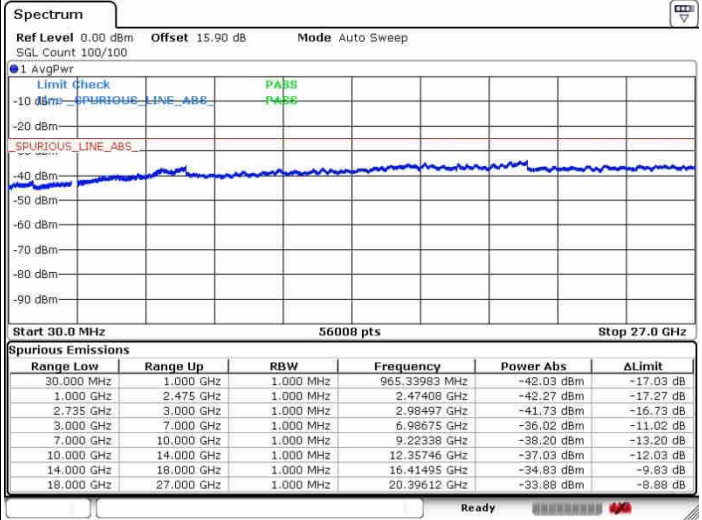

Date: 26.SEP.2017 11:54:24

Date: 26.SEP.2017 13:33:42

Lowest Channel / FullIRB

N/A

Date: 26.SEP.2017 11:27:12

LTE Band 41 / 15MHz+15MHz

64QAM

Middle Channel / 1RB0 and 1RB74

Middle Channel / 1RB74 and 1RB0

Date: 28.SEP.2017 11:52:12

Date: 28.SEP.2017 13:36:17

Middle Channel / FullIRB

N/A

Date: 28.SEP.2017 11:40:08

LTE Band 41 / 15MHz+15MHz

64QAM

Highest Channel / 1RB0 and 1RB74

Highest Channel / 1RB74 and 1RB0

Date: 26.SEP.2017 11:49:09

Date: 26.SEP.2017 13:38:24

Highest Channel / FullIRB

N/A

Date: 26.SEP.2017 11:46:25

LTE Band 41 / 15MHz+20MHz