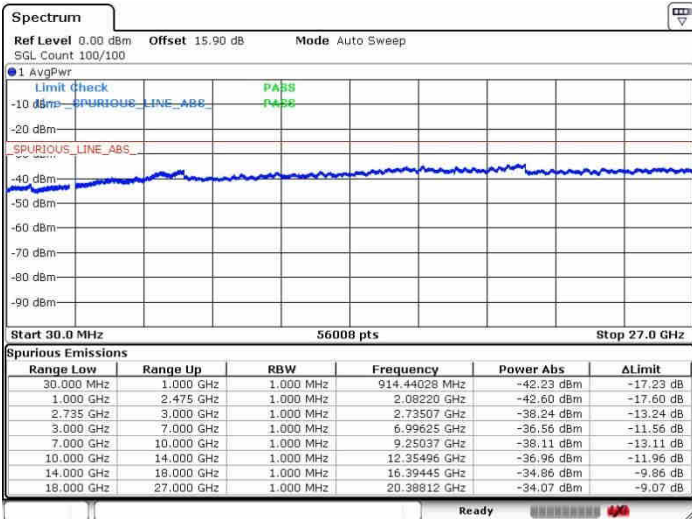

LTE Band 41 / 20MHz+15MHz

16QAM

Lowest Channel / 1RB0 and 1RB74

Lowest Channel / 1RB99 and 1RB0

Date: 26.SEP.2017 15:37:13

Date: 26.SEP.2017 15:39:42

Lowest Channel / FullIRB

N/A

Date: 26.SEP.2017 15:23:58

LTE Band 41 / 20MHz+15MHz

16QAM

Middle Channel / 1RB0 and 1RB74

Middle Channel / 1RB99 and 1RB0

Date: 28.SEP.2017 15:34:48

Date: 28.SEP.2017 15:43:17

Middle Channel / FullIRB

N/A

Date: 28.SEP.2017 15:26:04

LTE Band 41 / 20MHz+15MHz

16QAM

Highest Channel / 1RB0 and 1RB74

Highest Channel / 1RB99 and 1RB0

Date: 28.SEP.2017 15:31:50

Date: 28.SEP.2017 15:46:38