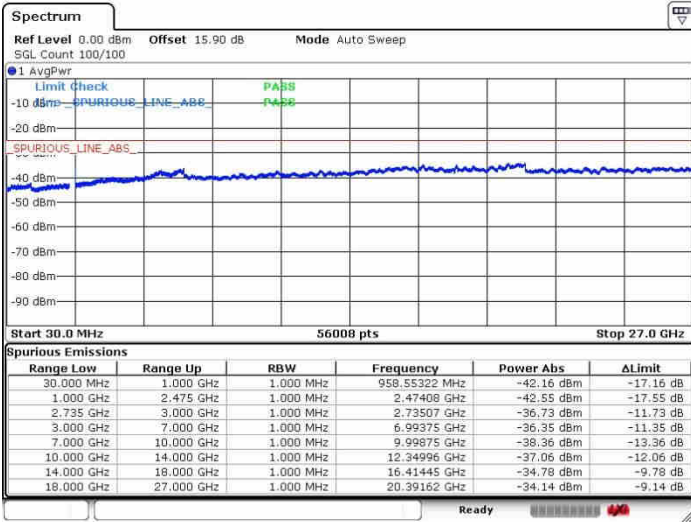

Date: 26.SEP.2017 14:33:31

Date: 26.SEP.2017 14:52:46

Highest Channel / FullRB

N/A

Date: 26.SEP.2017 14:31:26

LTE Band 41 / 20MHz+10MHz

16QAM

Lowest Channel / 1RB0 and 1RB49

Lowest Channel / 1RB99 and 1RB0

Date: 28.SEP.2017 15:09:03

Date: 28.SEP.2017 15:11:24

Lowest Channel / FullIRB

N/A

Date: 28.SEP.2017 14:55:07

LTE Band 41 / 20MHz+10MHz

16QAM

Middle Channel / 1RB0 and 1RB49

Middle Channel / 1RB99 and 1RB0

Date: 26.SEP.2017 15:05:28

Date: 26.SEP.2017 15:13:49

Middle Channel / FullIRB

N/A

Date: 26.SEP.2017 14:57:17

LTE Band 41 / 20MHz+10MHz