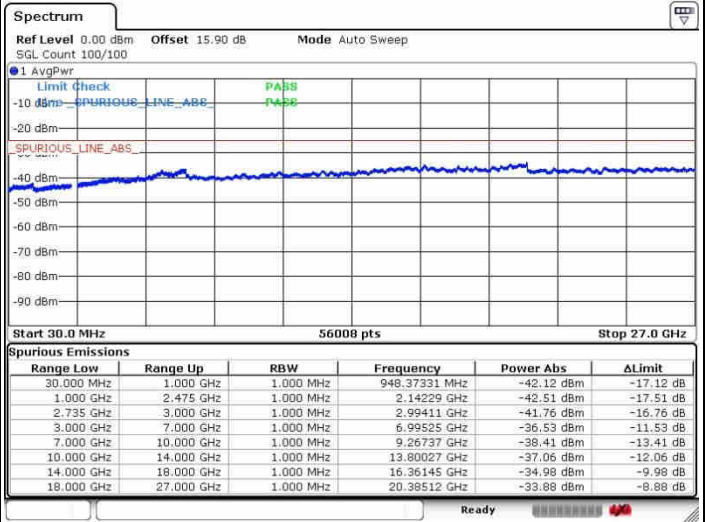

N/A

Date: 28.SEP.2017 15:26:04

LTE Band 41 / 20MHz+15MHz

16QAM

Highest Channel / 1RB0 and 1RB74

Highest Channel / 1RB99 and 1RB0

Date: 28.SEP.2017 15:31:50

Date: 28.SEP.2017 15:46:38

Highest Channel / FullIRB

N/A

Date: 28.SEP.2017 15:29:01

LTE Band 41 / 20MHz+20MHz

16QAM

Lowest Channel / 1RB0 and 1RB99

Lowest Channel / 1RB99 and 1RB0

Date: 26.SEP.2017 09:57:40

Date: 26.SEP.2017 09:59:57

Lowest Channel / FullIRB

N/A

Date: 26.SEP.2017 09:42:36

LTE Band 41 / 20MHz+20MHz

16QAM

Middle Channel / 1RB0 and 1RB99

Middle Channel / 1RB99 and 1RB0