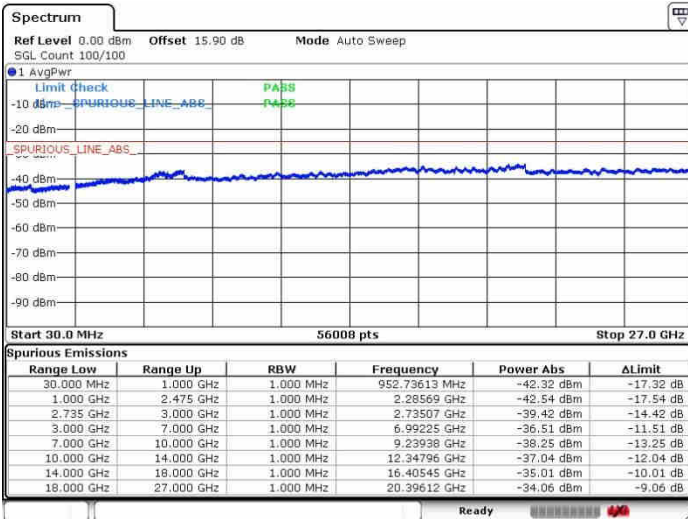

Middle Channel / 1RB0 and 1RB49

Middle Channel / 1RB99 and 1RB0

Date: 26.SEP.2017 15:05:28

Date: 26.SEP.2017 15:13:49

Middle Channel / FullIRB

N/A

Date: 26.SEP.2017 14:57:17

LTE Band 41 / 20MHz+10MHz

16QAM

Highest Channel / 1RB0 and 1RB49

Highest Channel / 1RB99 and 1RB0

Date: 26.SEP.2017 15:02:40

Date: 26.SEP.2017 15:19:38

Highest Channel / FullRB

N/A

Date: 26.SEP.2017 14:59:55

LTE Band 41 / 20MHz+15MHz

16QAM

Lowest Channel / 1RB0 and 1RB74

Lowest Channel / 1RB99 and 1RB0

Date: 26.SEP.2017 15:37:13

Date: 26.SEP.2017 15:39:42

Lowest Channel / FullIRB

N/A