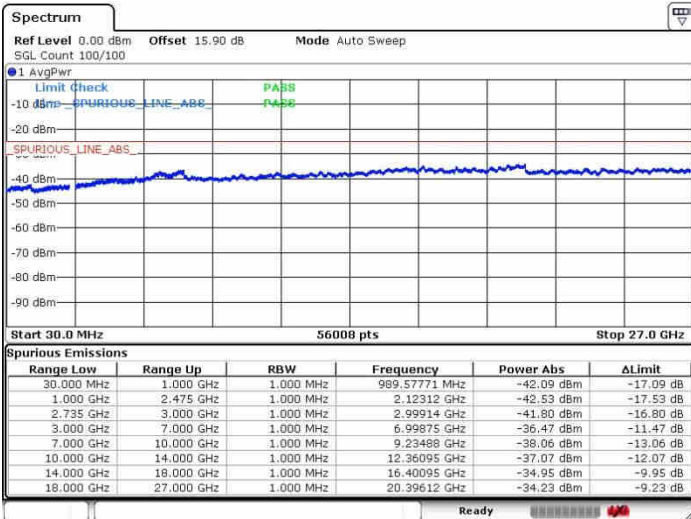

Date: 28.SEP.2017 10:21:25

LTE Band 41 / 10MHz+20MHz

64QAM

Lowest Channel / 1RB0 and 1RB99

Lowest Channel / 1RB49 and 1RB0

Date: 26.SEP.2017 10:52:47

Date: 26.SEP.2017 11:23:03

Lowest Channel / FullIRB

N/A

Date: 26.SEP.2017 10:48:07

LTE Band 41 / 10MHz+20MHz

64QAM

MiddleChannel / 1RB0 and 1RB99

Middle Channel / 1RB49 and 1RB0

Date: 26.SEP.2017 10:55:41

Date: 26.SEP.2017 11:21:16

Middle Channel / FullIRB

N/A

Date: 26.SEP.2017 11:11:32

LTE Band 41 / 10MHz+20MHz

64QAM

Highest Channel / 1RB0 and 1RB99

Highest Channel / 1RB49 and 1RB0

Date: 28.SEP.2017 10:59:49