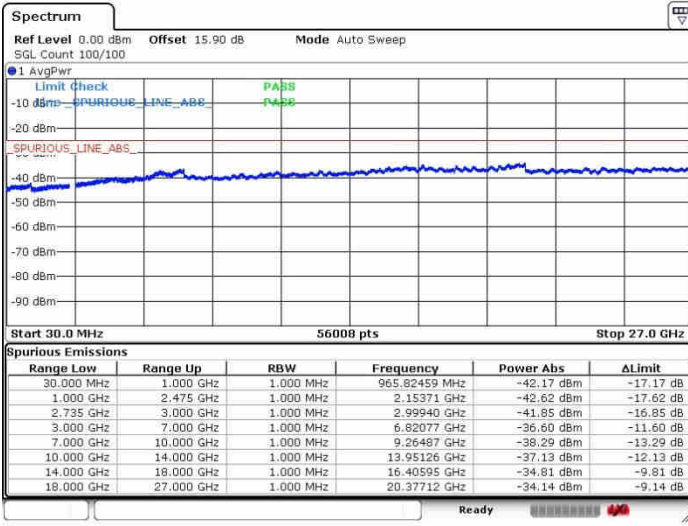

LTE Band 41 / 5MHz+20MHz

64QAM

Middle Channel / 1RB0 and 1RB99

Middle Channel / 1RB24 and 1RB0

Date: 28.SEP.2017 10:27:28