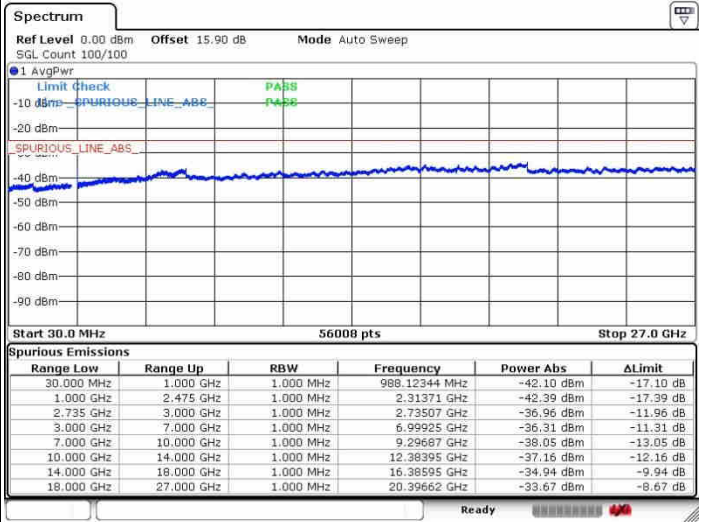

N/A

Date: 28.SEP.2017 15:26:04

LTE Band 41 / 20MHz+15MHz

16QAM

Highest Channel / 1RB0 and 1RB74

Highest Channel / 1RB99 and 1RB0

Date: 28.SEP.2017 15:31:50

Date: 28.SEP.2017 15:46:38

Highest Channel / FullIRB

N/A

Date: 28.SEP.2017 15:29:01

LTE Band 41 / 20MHz+20MHz

16QAM

Lowest Channel / 1RB0 and 1RB99

Lowest Channel / 1RB99 and 1RB0

Date: 26.SEP.2017 09:57:40