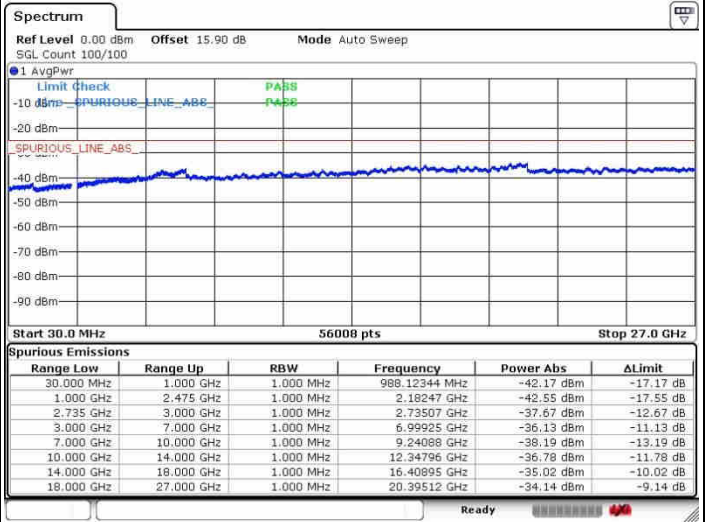

Lowest Channel / FullIRB

N/A

Date: 26.SEP.2017 14:22:18

LTE Band 41 / 20MHz+5MHz

16QAM

Middle Channel / 1RB0 and 1RB24

Middle Channel / 1RB99 and 1RB0

Date: 26.SEP.2017 14:40:12

Date: 26.SEP.2017 14:50:24

Middle Channel / FullIRB

N/A

Date: 26.SEP.2017 14:28:10

LTE Band 41 / 20MHz+5MHz

16QAM

Highest Channel / 1RB0 and 1RB24

Highest Channel / 1RB99 and 1RB0

Date: 26.SEP.2017 14:33:31

Date: 26.SEP.2017 14:52:46

Highest Channel / FullRB

N/A

Date: 26.SEP.2017 14:31:26

LTE Band 41 / 20MHz+10MHz

16QAM

Lowest Channel / 1RB0 and 1RB49

Lowest Channel / 1RB99 and 1RB0

Date: 28.SEP.2017 15:09:03

Date: 28.SEP.2017 15:11:24

Lowest Channel / FullIRB

N/A

Date: 28.SEP.2017 14:55:07

LTE Band 41 / 20MHz+10MHz

16QAM