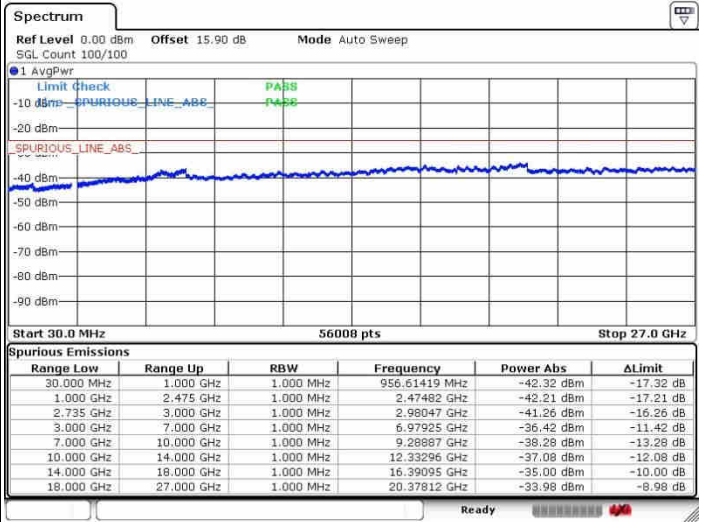

Date: 26.SEP.2017 13:42:38

LTE Band 41 / 15MHz+20MHz

64QAM

Highest Channel / 1RB0 and 1RB99

Highest Channel / 1RB74 and 1RB0

Date: 26.SEP.2017 13:47:27

Date: 26.SEP.2017 14:02:02

Highest Channel / FullIRB

N/A

Date: 26.SEP.2017 13:44:36

LTE Band 41 / 20MHz+5MHz

64QAM

Lowest Channel / 1RB0 and 1RB24

Lowest Channel / 1RB99 and 1RB0

Date: 28.SEP.2017 14:44:56

Date: 28.SEP.2017 14:49:06