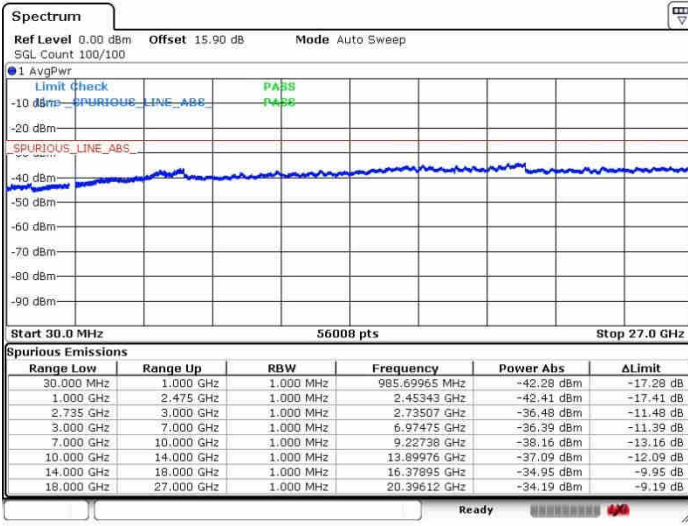

Date: 26.SEP.2017 13:41:52

LTE Band 41 / 15MHz+20MHz

16QAM

Highest Channel / 1RB0 and 1RB99

Highest Channel / 1RB74 and 1RB0

Date: 28.SEP.2017 13:46:20

Date: 28.SEP.2017 14:01:23

Highest Channel / FullIRB

N/A

Date: 28.SEP.2017 13:43:57

LTE Band 41 / 20MHz+5MHz

16QAM

Lowest Channel / 1RB0 and 1RB24

Lowest Channel / 1RB99 and 1RB0

Date: 26.SEP.2017 14:43:59

Date: 26.SEP.2017 14:48:05

Lowest Channel / FullIRB

N/A

Date: 26.SEP.2017 14:22:18

LTE Band 41 / 20MHz+5MHz

16QAM

Middle Channel / 1RB0 and 1RB24

Middle Channel / 1RB99 and 1RB0

Date: 26.SEP.2017 14:40:12

Date: 26.SEP.2017 14:50:24

Middle Channel / FullIRB

N/A

Date: 26.SEP.2017 14:28:10

LTE Band 41 / 20MHz+5MHz

16QAM

Highest Channel / 1RB0 and 1RB24

Highest Channel / 1RB99 and 1RB0