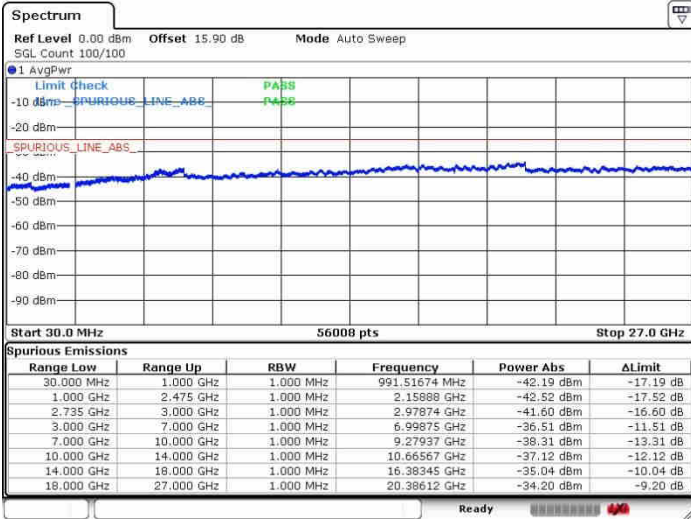

Highest Channel / FullIRB

N/A

Date: 28.SEP.2017 15:29:01

LTE Band 41 / 20MHz+20MHz

16QAM

Lowest Channel / 1RB0 and 1RB99

Lowest Channel / 1RB99 and 1RB0

Date: 26.SEP.2017 09:57:40

Date: 26.SEP.2017 09:59:57

Lowest Channel / FullIRB

N/A

Date: 26.SEP.2017 09:42:36

LTE Band 41 / 20MHz+20MHz

16QAM

Middle Channel / 1RB0 and 1RB99

Middle Channel / 1RB99 and 1RB0

Date: 28.SEP.2017 09:54:16

Date: 28.SEP.2017 10:06:32

Middle Channel / FullIRB

N/A

Date: 28.SEP.2017 09:45:16

LTE Band 41 / 20MHz+20MHz

16QAM

Highest Channel / 1RB0 and 1RB99

Highest Channel / 1RB99 and 1RB0

Date: 26.SEP.2017 09:51:53

Date: 26.SEP.2017 10:10:44

Highest Channel / FullIRB

N/A

Date: 26.SEP.2017 09:48:15

LTE Band 41 / 5MHz+20MHz

64QAM