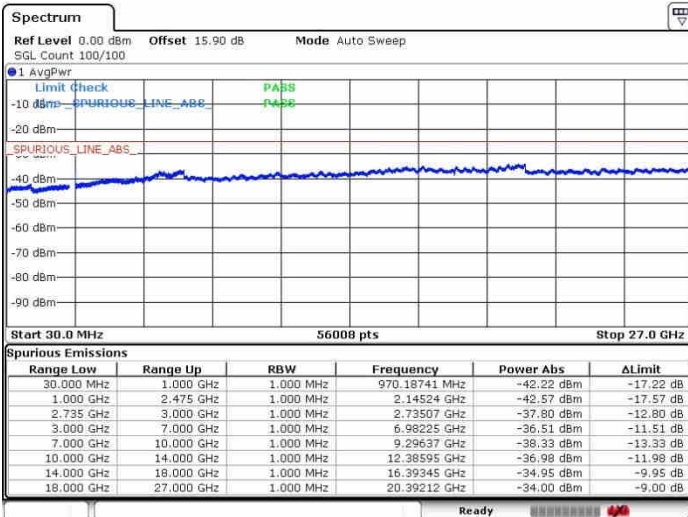

Date: 26.SEP.2017 13:42:38

LTE Band 41 / 15MHz+20MHz

64QAM

Highest Channel / 1RB0 and 1RB99

Highest Channel / 1RB74 and 1RB0

Date: 26.SEP.2017 13:47:27

Date: 26.SEP.2017 14:02:02

Highest Channel / FullIRB

N/A

Date: 26.SEP.2017 13:44:36

LTE Band 41 / 20MHz+5MHz

64QAM

Lowest Channel / 1RB0 and 1RB24

Lowest Channel / 1RB99 and 1RB0

Date: 28.SEP.2017 14:44:56

Date: 28.SEP.2017 14:49:06

Lowest Channel / FullIRB

N/A

Date: 28.SEP.2017 14:22:59

LTE Band 41 / 20MHz+5MHz

64QAM

Middle Channel / 1RB0 and 1RB24

Middle Channel / 1RB99 and 1RB0

Date: 28.SEP.2017 14:40:54