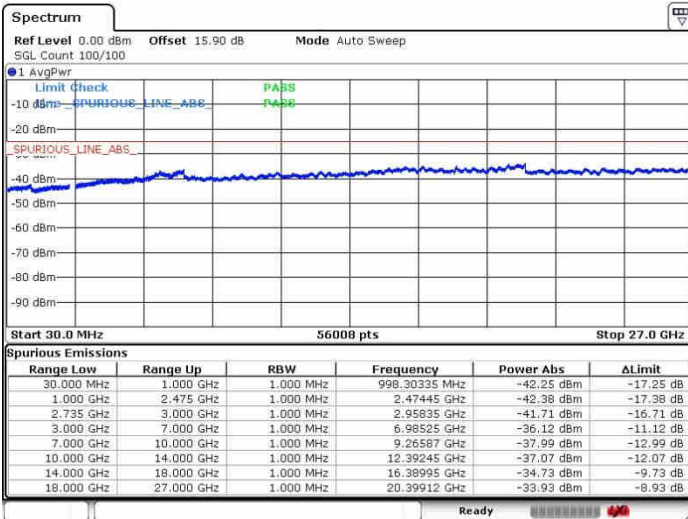

LTE Band 41 / 15MHz+20MHz

64QAM

Middle Channel / 1RB0 and 1RB99

Middle Channel / 1RB74 and 1RB0

Date: 26.SEP.2017 13:49:48

Date: 26.SEP.2017 14:00:05

Middle Channel / FullIRB

N/A

Date: 26.SEP.2017 13:42:38

LTE Band 41 / 15MHz+20MHz

64QAM

Highest Channel / 1RB0 and 1RB99

Highest Channel / 1RB74 and 1RB0

Date: 26.SEP.2017 13:47:27

Date: 26.SEP.2017 14:02:02

Highest Channel / FullIRB

N/A

Date: 26.SEP.2017 13:44:36

LTE Band 41 / 20MHz+5MHz

64QAM

Lowest Channel / 1RB0 and 1RB24

Lowest Channel / 1RB99 and 1RB0

Date: 28.SEP.2017 14:44:56

Date: 28.SEP.2017 14:49:06