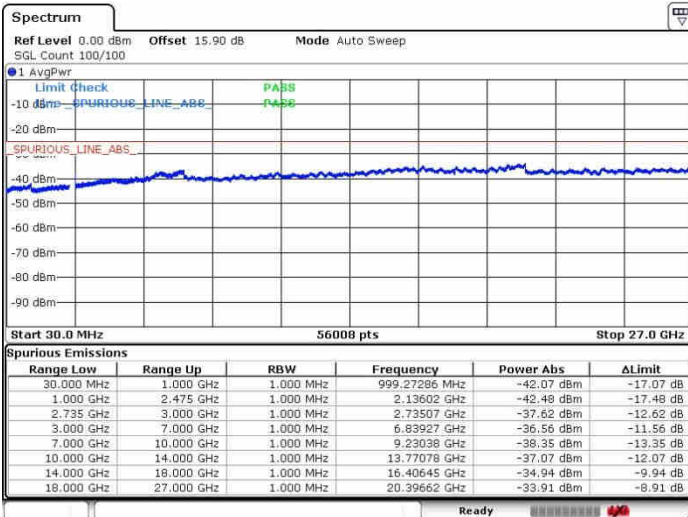

Date: 26.SEP.2017 13:41:52

LTE Band 41 / 15MHz+20MHz

16QAM

Highest Channel / 1RB0 and 1RB99

Highest Channel / 1RB74 and 1RB0

Date: 28.SEP.2017 13:46:20

Date: 28.SEP.2017 14:01:23

Highest Channel / FullIRB

N/A

Date: 28.SEP.2017 13:43:57

LTE Band 41 / 20MHz+5MHz

16QAM

Lowest Channel / 1RB0 and 1RB24

Lowest Channel / 1RB99 and 1RB0

Date: 26.SEP.2017 14:43:59

Date: 26.SEP.2017 14:48:05

Lowest Channel / FullIRB

N/A

Date: 26.SEP.2017 14:22:18

LTE Band 41 / 20MHz+5MHz

16QAM

Middle Channel / 1RB0 and 1RB24

Middle Channel / 1RB99 and 1RB0

Date: 26.SEP.2017 14:40:12

Date: 26.SEP.2017 14:50:24

Middle Channel / FullIRB

N/A

Date: 26.SEP.2017 14:28:10

LTE Band 41 / 20MHz+5MHz

16QAM

Highest Channel / 1RB0 and 1RB24

Highest Channel / 1RB99 and 1RB0