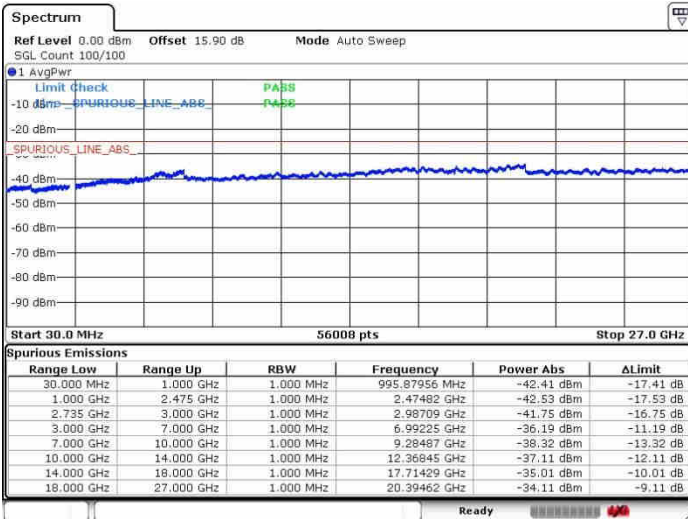

Middle Channel / 1RB74 and 1RB0

Date: 28.SEP.2017 11:52:12

Date: 28.SEP.2017 13:36:17

Middle Channel / FullIRB

N/A

Date: 28.SEP.2017 11:40:08

LTE Band 41 / 15MHz+15MHz

64QAM

Highest Channel / 1RB0 and 1RB74

Highest Channel / 1RB74 and 1RB0

Date: 26.SEP.2017 11:49:09

Date: 26.SEP.2017 13:38:24

Highest Channel / FullIRB

N/A

Date: 26.SEP.2017 11:46:25

LTE Band 41 / 15MHz+20MHz

64QAM

Lowest Channel / 1RB0 and 1RB99

Lowest Channel / 1RB74 and 1RB0

Date: 26.SEP.2017 13:53:02

Date: 26.SEP.2017 13:58:01

Lowest Channel / FullIRB

N/A

Date: 26.SEP.2017 13:40:26