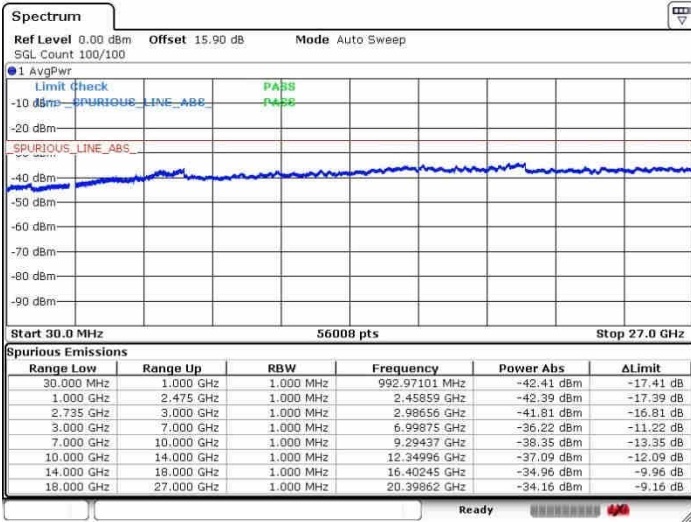

Highest Channel / 1RB0 and 1RB74

Highest Channel / 1RB74 and 1RB0

Date: 26.SEP.2017 11:49:09

Date: 26.SEP.2017 13:38:24

Highest Channel / FullIRB

N/A

Date: 26.SEP.2017 11:46:25

LTE Band 41 / 15MHz+20MHz

64QAM

Lowest Channel / 1RB0 and 1RB99

Lowest Channel / 1RB74 and 1RB0

Date: 26.SEP.2017 13:53:02

Date: 26.SEP.2017 13:58:01

Lowest Channel / FullIRB

N/A

Date: 26.SEP.2017 13:40:26

LTE Band 41 / 15MHz+20MHz

64QAM

Middle Channel / 1RB0 and 1RB99

Middle Channel / 1RB74 and 1RB0

Date: 26.SEP.2017 13:49:48

Date: 26.SEP.2017 14:00:05

Middle Channel / FullIRB

N/A

Date: 26.SEP.2017 13:42:38

LTE Band 41 / 15MHz+20MHz

64QAM

Highest Channel / 1RB0 and 1RB99

Highest Channel / 1RB74 and 1RB0

Date: 26.SEP.2017 13:47:27

Date: 26.SEP.2017 14:02:02

Highest Channel / FullIRB