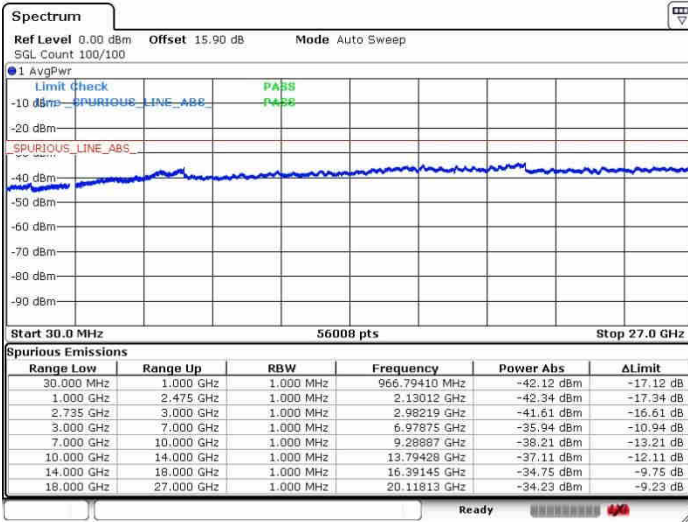

Date: 26.SEP.2017 13:42:38

LTE Band 41 / 15MHz+20MHz

64QAM

Highest Channel / 1RB0 and 1RB99

Highest Channel / 1RB74 and 1RB0

Date: 26.SEP.2017 13:47:27

Date: 26.SEP.2017 14:02:02

Highest Channel / FullIRB

N/A

Date: 26.SEP.2017 13:44:36

LTE Band 41 / 20MHz+5MHz

64QAM

Lowest Channel / 1RB0 and 1RB24

Lowest Channel / 1RB99 and 1RB0

Date: 28.SEP.2017 14:44:56

Date: 28.SEP.2017 14:49:06