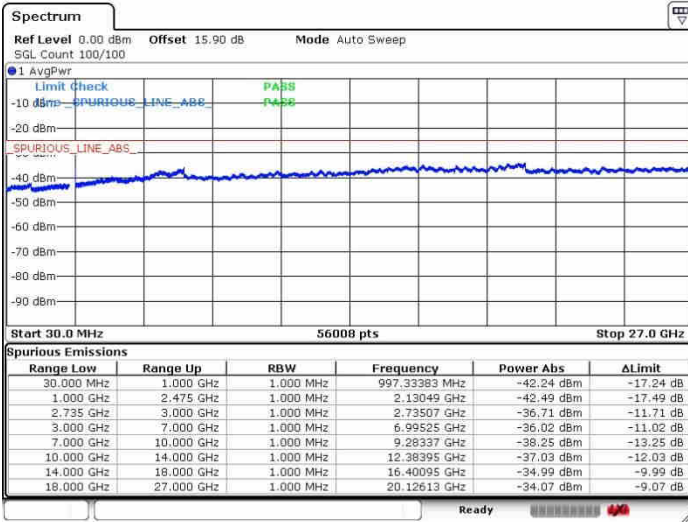

N/A

Date: 28.SEP.2017 15:26:04

LTE Band 41 / 20MHz+15MHz

16QAM

Highest Channel / 1RB0 and 1RB74

Highest Channel / 1RB99 and 1RB0

Date: 28.SEP.2017 15:31:50

Date: 28.SEP.2017 15:46:38

Highest Channel / FullIRB

N/A

Date: 28.SEP.2017 15:29:01

LTE Band 41 / 20MHz+20MHz

16QAM

Lowest Channel / 1RB0 and 1RB99

Lowest Channel / 1RB99 and 1RB0

Date: 26.SEP.2017 09:57:40