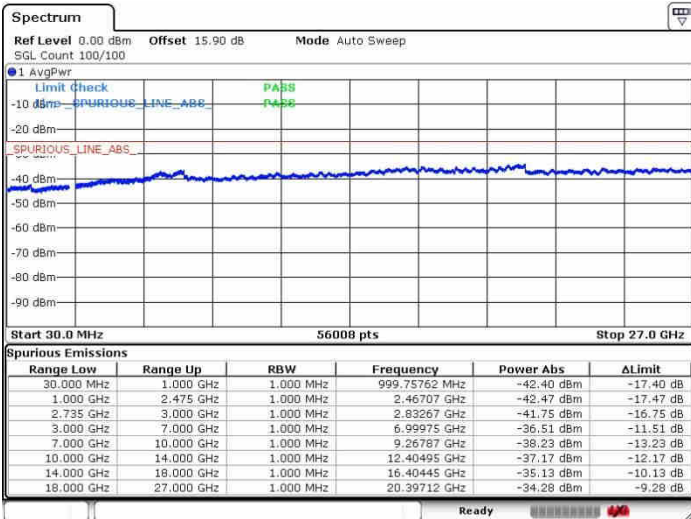

LTE Band 41 / 5MHz+20MHz

64QAM

Highest Channel / 1RB0 and 1RB99

Highest Channel / 1RB24 and 1RB0

Date: 28.SEP.2017 10:24:40

Date: 28.SEP.2017 10:41:39

Highest Channel / FullIRB

N/A

Date: 28.SEP.2017 10:21:25

LTE Band 41 / 10MHz+20MHz

64QAM

Lowest Channel / 1RB0 and 1RB99

Lowest Channel / 1RB49 and 1RB0

Date: 26.SEP.2017 10:52:47

Date: 26.SEP.2017 11:23:03

Lowest Channel / FullIRB