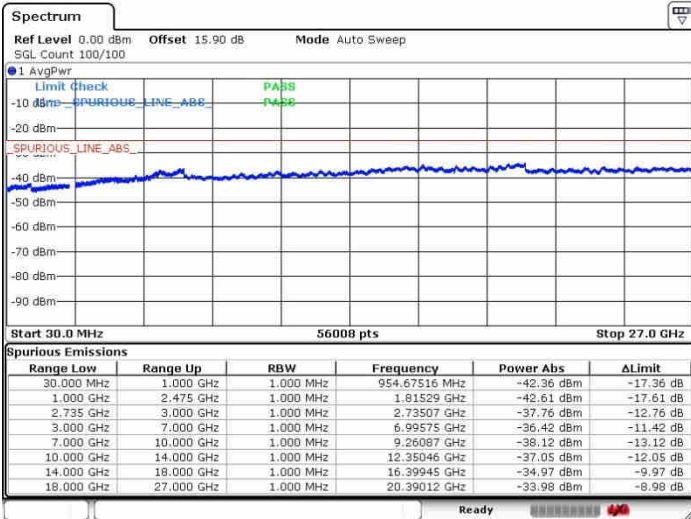

Lowest Channel / FullIRB

N/A

Date: 28.SEP.2017 14:22:59

LTE Band 41 / 20MHz+5MHz

64QAM

Middle Channel / 1RB0 and 1RB24

Middle Channel / 1RB99 and 1RB0

Date: 28.SEP.2017 14:40:54

Date: 28.SEP.2017 14:51:07

Middle Channel / FullRB

N/A

Date: 28.SEP.2017 14:29:00

LTE Band 41 / 20MHz+5MHz

64QAM

Highest Channel / 1RB0 and 1RB24

Highest Channel / 1RB99 and 1RB0

Date: 26.SEP.2017 14:34:22

Date: 26.SEP.2017 14:53:38

Highest Channel / FullIRB

N/A

Date: 26.SEP.2017 14:52:05