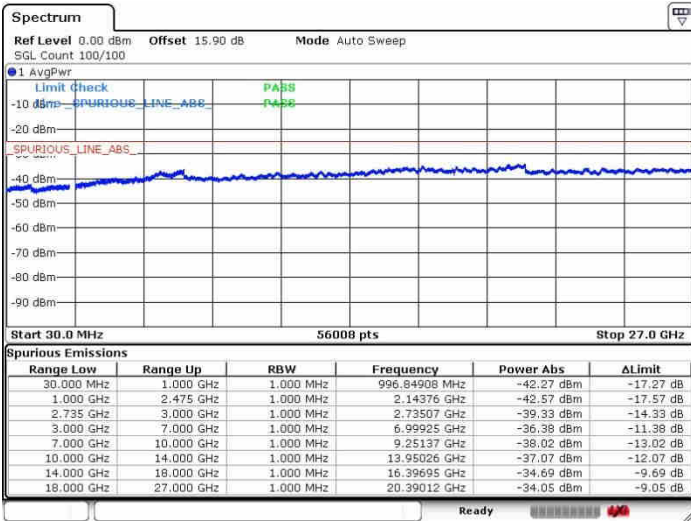

Lowest Channel / FullIRB

N/A

Date: 26.SEP.2017 14:22:18

LTE Band 41 / 20MHz+5MHz

16QAM

Middle Channel / 1RB0 and 1RB24

Middle Channel / 1RB99 and 1RB0

Date: 26.SEP.2017 14:40:12

Date: 26.SEP.2017 14:50:24

Middle Channel / FullIRB

N/A

Date: 26.SEP.2017 14:28:10

LTE Band 41 / 20MHz+5MHz

16QAM

Highest Channel / 1RB0 and 1RB24

Highest Channel / 1RB99 and 1RB0

Date: 26.SEP.2017 14:33:31

Date: 26.SEP.2017 14:52:46

Highest Channel / FullRB

N/A

Date: 26.SEP.2017 14:31:26

LTE Band 41 / 20MHz+10MHz

16QAM

Lowest Channel / 1RB0 and 1RB49

Lowest Channel / 1RB99 and 1RB0

Date: 28.SEP.2017 15:09:03

Date: 28.SEP.2017 15:11:24

Lowest Channel / FullIRB

N/A

Date: 28.SEP.2017 14:55:07

LTE Band 41 / 20MHz+10MHz

16QAM