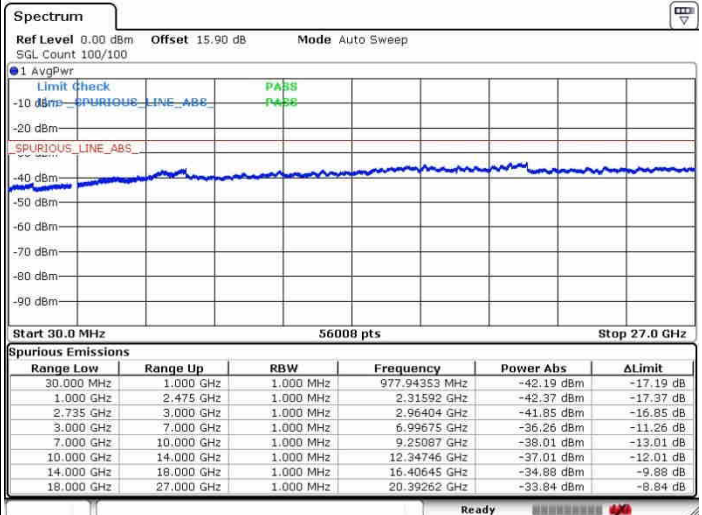

Middle Channel / FullIRB

N/A

Date: 26.SEP.2017 11:11:32

LTE Band 41 / 10MHz+20MHz

64QAM

Highest Channel / 1RB0 and 1RB99

Highest Channel / 1RB49 and 1RB0

Date: 28.SEP.2017 10:59:49

Date: 28.SEP.2017 11:18:52

Highest Channel / FullIRB

N/A

Date: 28.SEP.2017 11:16:34

LTE Band 41 / 15MHz+15MHz

64QAM

Lowest Channel / 1RB0 and 1RB74

Lowest Channel / 1RB74 and 1RB0

Date: 26.SEP.2017 11:54:24

Date: 26.SEP.2017 13:33:42

Lowest Channel / FullIRB

N/A

Date: 26.SEP.2017 11:27:12

LTE Band 41 / 15MHz+15MHz

64QAM

Middle Channel / 1RB0 and 1RB74