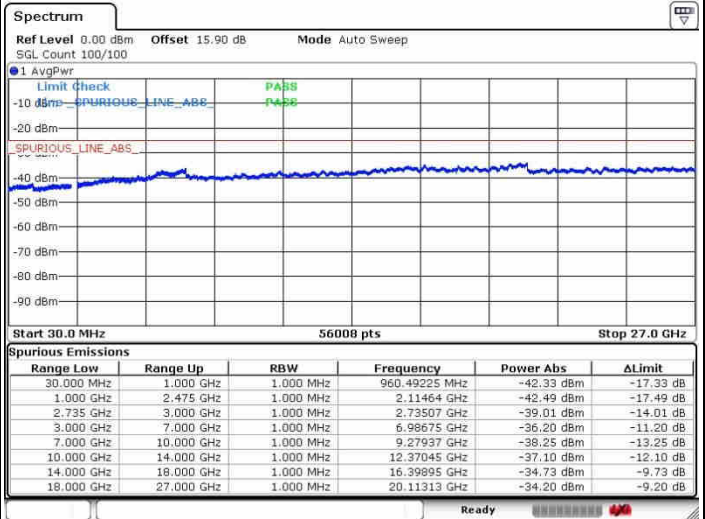

Date: 26.SEP.2017 14:53:38