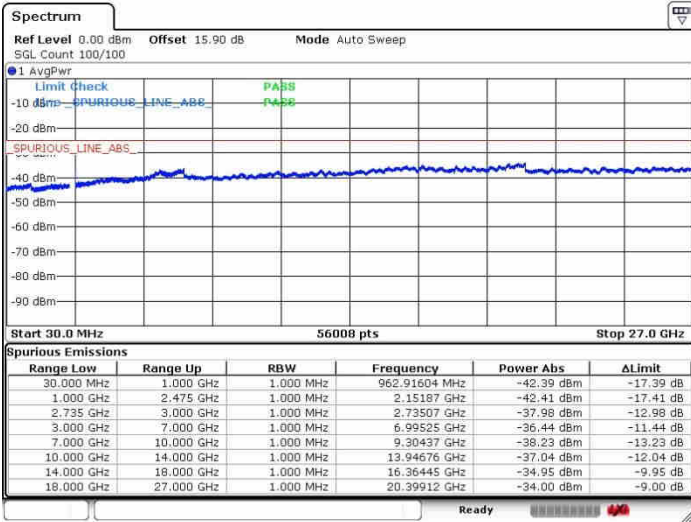

Lowest Channel / FullIRB

N/A

Date: 26.SEP.2017 14:22:18

LTE Band 41 / 20MHz+5MHz

16QAM

Middle Channel / 1RB0 and 1RB24

Middle Channel / 1RB99 and 1RB0

Date: 26.SEP.2017 14:40:12

Date: 26.SEP.2017 14:50:24

Middle Channel / FullIRB

N/A

Date: 26.SEP.2017 14:28:10

LTE Band 41 / 20MHz+5MHz

16QAM

Highest Channel / 1RB0 and 1RB24

Highest Channel / 1RB99 and 1RB0