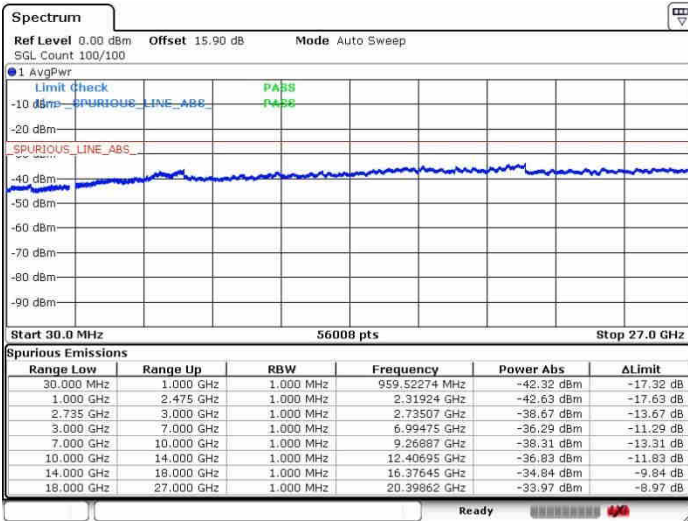

Date: 26.SEP.2017 14:33:31

Date: 26.SEP.2017 14:52:46

Highest Channel / FullRB

N/A

Date: 26.SEP.2017 14:31:26

LTE Band 41 / 20MHz+10MHz

16QAM

Lowest Channel / 1RB0 and 1RB49

Lowest Channel / 1RB99 and 1RB0

Date: 28.SEP.2017 15:09:03

Date: 28.SEP.2017 15:11:24

Lowest Channel / FullIRB

N/A

Date: 28.SEP.2017 14:55:07

LTE Band 41 / 20MHz+10MHz

16QAM

Middle Channel / 1RB0 and 1RB49

Middle Channel / 1RB99 and 1RB0

Date: 26.SEP.2017 15:05:28

Date: 26.SEP.2017 15:13:49

Middle Channel / FullIRB

N/A

Date: 26.SEP.2017 14:57:17

LTE Band 41 / 20MHz+10MHz