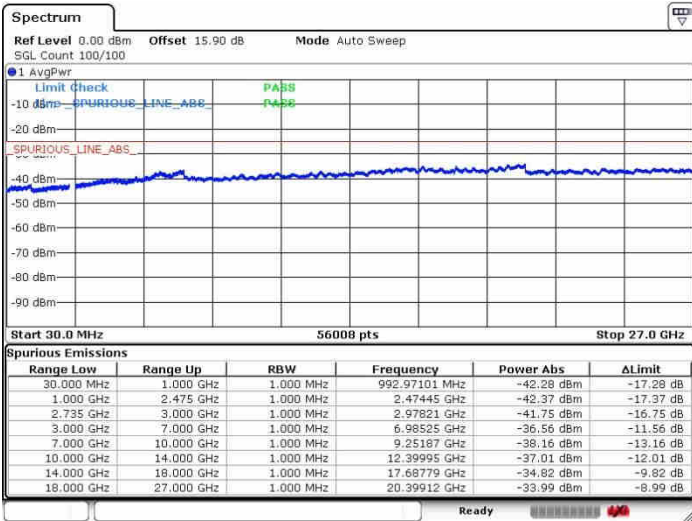

Middle Channel / FullIRB

N/A

Date: 26.SEP.2017 11:11:32

LTE Band 41 / 10MHz+20MHz

64QAM

Highest Channel / 1RB0 and 1RB99

Highest Channel / 1RB49 and 1RB0

Date: 28.SEP.2017 10:59:49

Date: 28.SEP.2017 11:18:52

Highest Channel / FullIRB

N/A

Date: 28.SEP.2017 11:16:34

LTE Band 41 / 15MHz+15MHz

64QAM

Lowest Channel / 1RB0 and 1RB74

Lowest Channel / 1RB74 and 1RB0