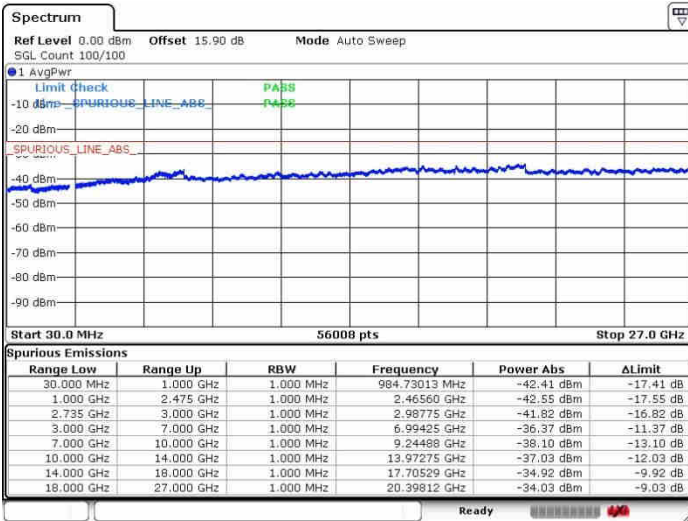

Highest Channel / 1RB0 and 1RB74

Highest Channel / 1RB74 and 1RB0

Date: 26.SEP.2017 11:49:09

Date: 26.SEP.2017 13:38:24

Highest Channel / FullIRB

N/A

Date: 26.SEP.2017 11:46:25

LTE Band 41 / 15MHz+20MHz

64QAM

Lowest Channel / 1RB0 and 1RB99

Lowest Channel / 1RB74 and 1RB0

Date: 26.SEP.2017 13:53:02

Date: 26.SEP.2017 13:58:01

Lowest Channel / FullIRB

N/A

Date: 26.SEP.2017 13:40:26

LTE Band 41 / 15MHz+20MHz

64QAM

Middle Channel / 1RB0 and 1RB99

Middle Channel / 1RB74 and 1RB0

Date: 26.SEP.2017 13:49:48

Date: 26.SEP.2017 14:00:05

Middle Channel / FullIRB

N/A

Date: 26.SEP.2017 13:42:38

LTE Band 41 / 15MHz+20MHz

64QAM

Highest Channel / 1RB0 and 1RB99

Highest Channel / 1RB74 and 1RB0

Date: 26.SEP.2017 13:47:27

Date: 26.SEP.2017 14:02:02

Highest Channel / FullIRB