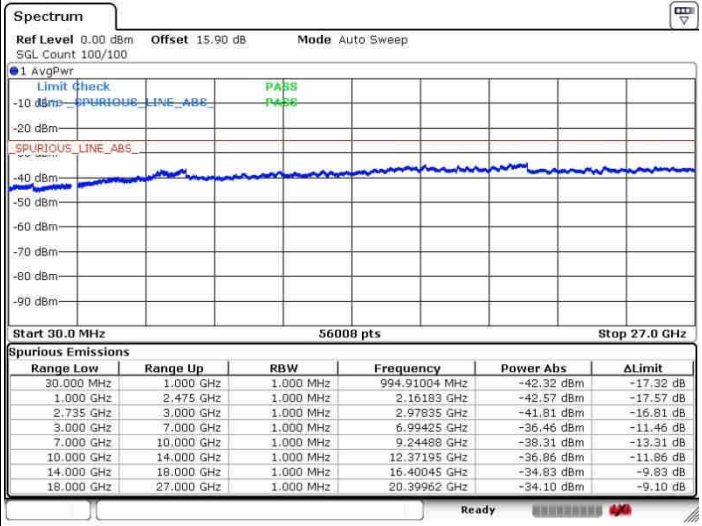

Date: 26.SEP.2017 09:59:57

Lowest Channel / FullIRB

N/A

Date: 26.SEP.2017 09:42:36

LTE Band 41 / 20MHz+20MHz

16QAM

Middle Channel / 1RB0 and 1RB99

Middle Channel / 1RB99 and 1RB0

Date: 28.SEP.2017 09:54:16

Date: 28.SEP.2017 10:06:32

Middle Channel / FullIRB

N/A

Date: 28.SEP.2017 09:45:16

LTE Band 41 / 20MHz+20MHz

16QAM

Highest Channel / 1RB0 and 1RB99

Highest Channel / 1RB99 and 1RB0

Date: 26.SEP.2017 09:51:53

Date: 26.SEP.2017 10:10:44

Highest Channel / FullIRB

N/A

Date: 26.SEP.2017 09:48:15

LTE Band 41 / 5MHz+20MHz

64QAM

Lowest Channel / 1RB0 and 1RB99

Lowest Channel / 1RB24 and 1RB0

Date: 28.SEP.2017 10:29:33

Date: 28.SEP.2017 10:35:43

Lowest Channel / FullIRB

N/A

Date: 28.SEP.2017 10:15:45

LTE Band 41 / 5MHz+20MHz