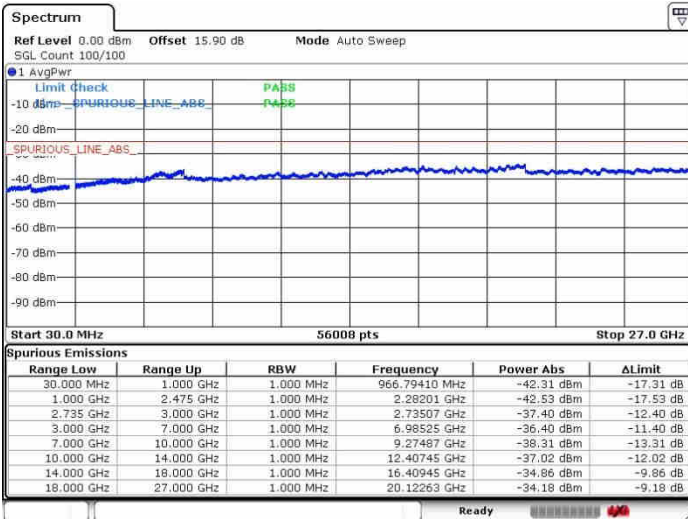

Date: 26.SEP.2017 15:23:58

LTE Band 41 / 20MHz+15MHz

16QAM

Middle Channel / 1RB0 and 1RB74

Middle Channel / 1RB99 and 1RB0

Date: 28.SEP.2017 15:34:48

Date: 28.SEP.2017 15:43:17

Middle Channel / FullIRB

N/A

Date: 28.SEP.2017 15:26:04

LTE Band 41 / 20MHz+15MHz

16QAM

Highest Channel / 1RB0 and 1RB74

Highest Channel / 1RB99 and 1RB0

Date: 28.SEP.2017 15:31:50

Date: 28.SEP.2017 15:46:38

Highest Channel / FullIRB

N/A

Date: 28.SEP.2017 15:29:01

LTE Band 41 / 20MHz+20MHz

16QAM

Lowest Channel / 1RB0 and 1RB99

Lowest Channel / 1RB99 and 1RB0

Date: 26.SEP.2017 09:57:40

Date: 26.SEP.2017 09:59:57

Lowest Channel / FullIRB

N/A

Date: 26.SEP.2017 09:42:36

LTE Band 41 / 20MHz+20MHz

16QAM

Middle Channel / 1RB0 and 1RB99

Middle Channel / 1RB99 and 1RB0