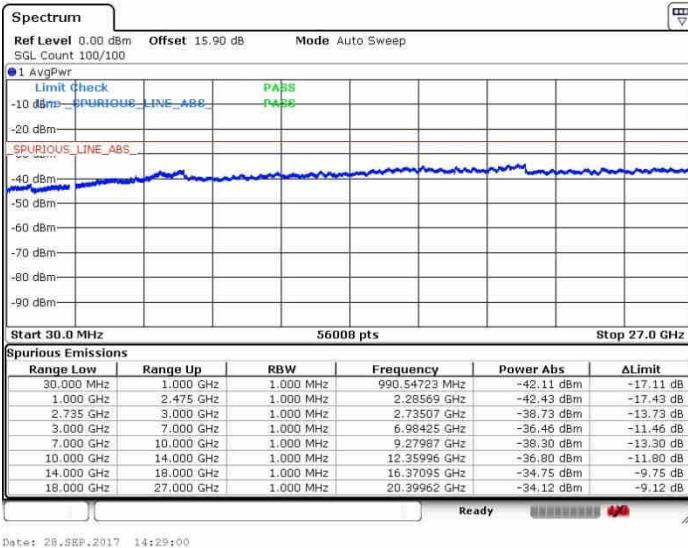

N/A

Date: 26.SEP.2017 13:44:36

LTE Band 41 / 20MHz+5MHz

64QAM

Lowest Channel / 1RB0 and 1RB24

Lowest Channel / 1RB99 and 1RB0

Date: 28.SEP.2017 14:44:56

Date: 28.SEP.2017 14:49:06

Lowest Channel / FullIRB

N/A

Date: 28.SEP.2017 14:22:59

LTE Band 41 / 20MHz+5MHz

64QAM

Middle Channel / 1RB0 and 1RB24

Middle Channel / 1RB99 and 1RB0

Date: 28.SEP.2017 14:40:54

Date: 28.SEP.2017 14:51:07

Middle Channel / FullRB

N/A

Date: 28.SEP.2017 14:29:00

LTE Band 41 / 20MHz+5MHz

64QAM

Highest Channel / 1RB0 and 1RB24

Highest Channel / 1RB99 and 1RB0