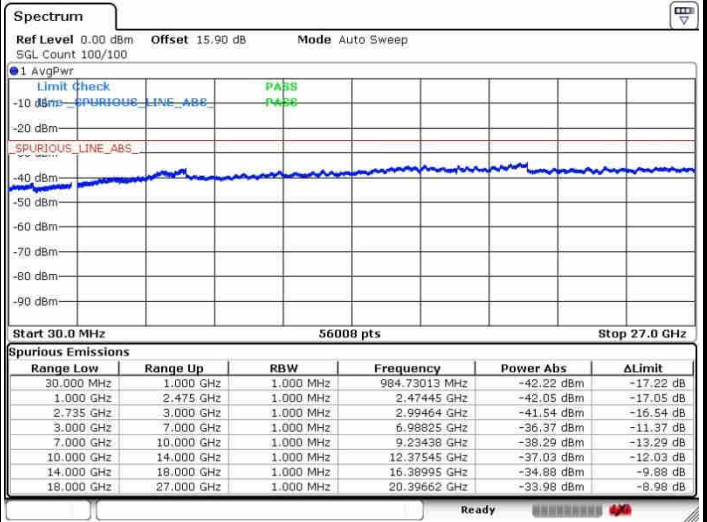

Middle Channel / FullIRB

N/A

Date: 26.SEP.2017 11:11:32

LTE Band 41 / 10MHz+20MHz

64QAM

Highest Channel / 1RB0 and 1RB99

Highest Channel / 1RB49 and 1RB0

Date: 28.SEP.2017 10:59:49

Date: 28.SEP.2017 11:18:52

Highest Channel / FullIRB

N/A

Date: 28.SEP.2017 11:16:34

LTE Band 41 / 15MHz+15MHz

64QAM

Lowest Channel / 1RB0 and 1RB74

Lowest Channel / 1RB74 and 1RB0