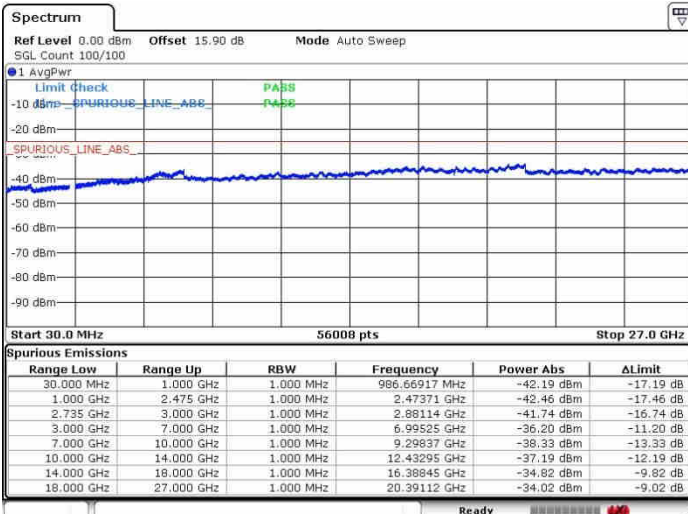

Middle Channel / FullIRB

N/A

Date: 26.SEP.2017 11:11:32

LTE Band 41 / 10MHz+20MHz

64QAM

Highest Channel / 1RB0 and 1RB99

Highest Channel / 1RB49 and 1RB0

Date: 28.SEP.2017 10:59:49

Date: 28.SEP.2017 11:18:52

Highest Channel / FullIRB

N/A

Date: 28.SEP.2017 11:16:34

LTE Band 41 / 15MHz+15MHz

64QAM

Lowest Channel / 1RB0 and 1RB74

Lowest Channel / 1RB74 and 1RB0

Date: 26.SEP.2017 11:54:24

Date: 26.SEP.2017 13:33:42

Lowest Channel / FullIRB

N/A

Date: 26.SEP.2017 11:27:12

LTE Band 41 / 15MHz+15MHz

64QAM

Middle Channel / 1RB0 and 1RB74