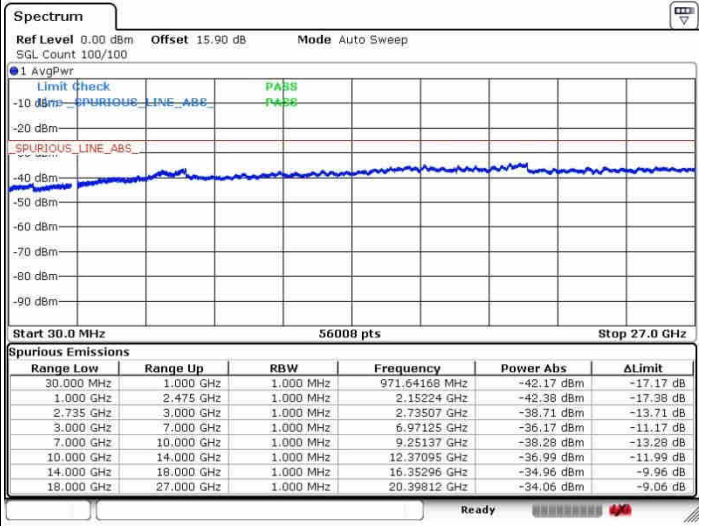

Date: 26.SEP.2017 13:41:52

LTE Band 41 / 15MHz+20MHz

16QAM

Highest Channel / 1RB0 and 1RB99

Highest Channel / 1RB74 and 1RB0

Date: 28.SEP.2017 13:46:20

Date: 28.SEP.2017 14:01:23

Highest Channel / FullIRB

N/A

Date: 28.SEP.2017 13:43:57

LTE Band 41 / 20MHz+5MHz

16QAM

Lowest Channel / 1RB0 and 1RB24

Lowest Channel / 1RB99 and 1RB0

Date: 26.SEP.2017 14:43:59

Date: 26.SEP.2017 14:48:05

Lowest Channel / FullIRB

N/A

Date: 26.SEP.2017 14:22:18

LTE Band 41 / 20MHz+5MHz

16QAM

Middle Channel / 1RB0 and 1RB24

Middle Channel / 1RB99 and 1RB0

Date: 26.SEP.2017 14:40:12

Date: 26.SEP.2017 14:50:24

Middle Channel / FullIRB

N/A

Date: 26.SEP.2017 14:28:10

LTE Band 41 / 20MHz+5MHz

16QAM

Highest Channel / 1RB0 and 1RB24

Highest Channel / 1RB99 and 1RB0