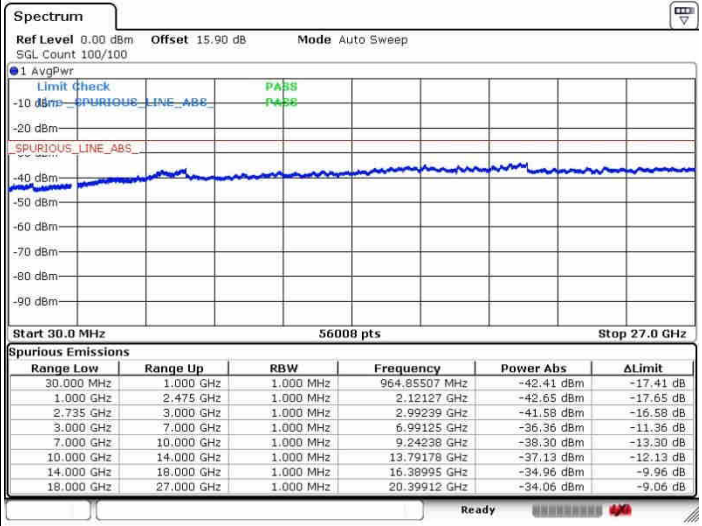

Date: 28.SEP.2017 10:38:42