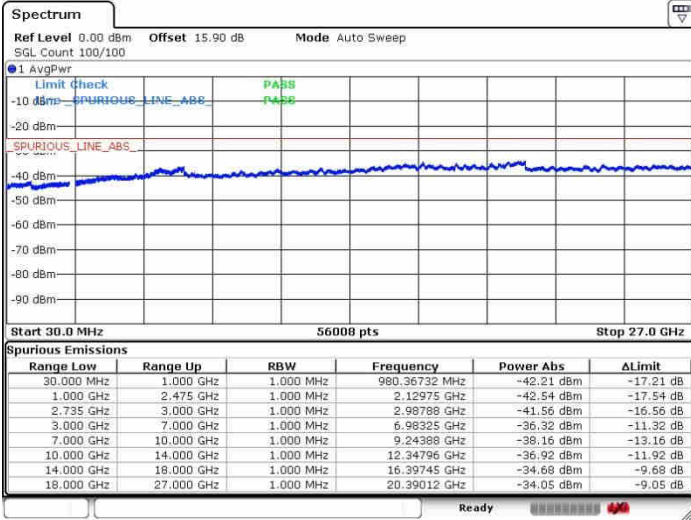

LTE Band 41 / 15MHz+20MHz

16QAM

Middle Channel / 1RB0 and 1RB99

Middle Channel / 1RB74 and 1RB0

Date: 26.SEP.2017 13:48:53

Date: 26.SEP.2017 13:59:21

Middle Channel / FullIRB

N/A

Date: 26.SEP.2017 13:41:52

LTE Band 41 / 15MHz+20MHz

16QAM

Highest Channel / 1RB0 and 1RB99

Highest Channel / 1RB74 and 1RB0

Date: 28.SEP.2017 13:46:20

Date: 28.SEP.2017 14:01:23

Highest Channel / FullIRB