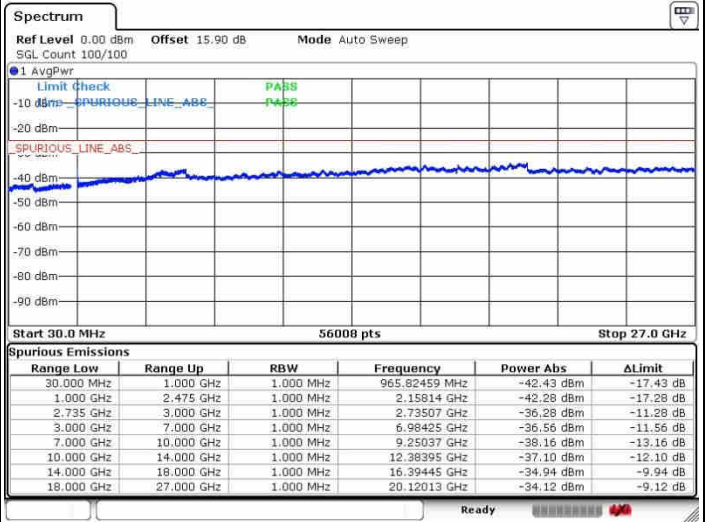

Lowest Channel / FullIRB

N/A

Date: 26.SEP.2017 14:22:18

LTE Band 41 / 20MHz+5MHz

16QAM

Middle Channel / 1RB0 and 1RB24

Middle Channel / 1RB99 and 1RB0

Date: 26.SEP.2017 14:40:12

Date: 26.SEP.2017 14:50:24

Middle Channel / FullIRB

N/A

Date: 26.SEP.2017 14:28:10

LTE Band 41 / 20MHz+5MHz

16QAM

Highest Channel / 1RB0 and 1RB24

Highest Channel / 1RB99 and 1RB0