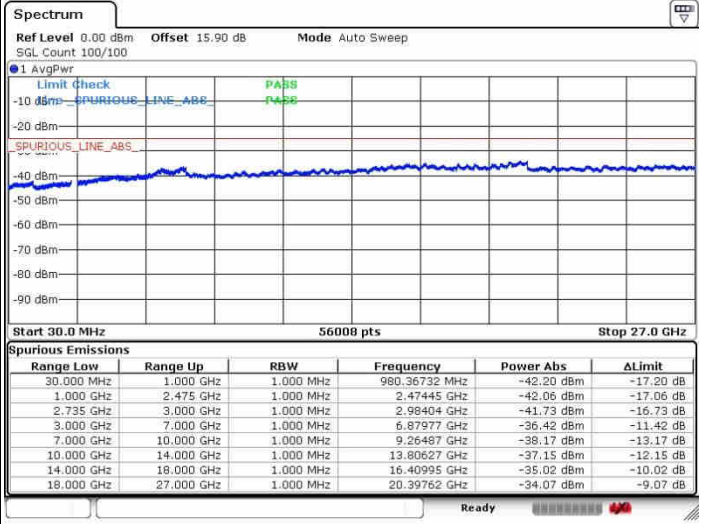

LTE Band 41 / 5MHz+20MHz

64QAM

Highest Channel / 1RB0 and 1RB99

Highest Channel / 1RB24 and 1RB0

Date: 28.SEP.2017 10:24:40

Date: 28.SEP.2017 10:41:39

Highest Channel / FullIRB

N/A

Date: 28.SEP.2017 10:21:25

LTE Band 41 / 10MHz+20MHz

64QAM

Lowest Channel / 1RB0 and 1RB99

Lowest Channel / 1RB49 and 1RB0

Date: 26.SEP.2017 10:52:47

Date: 26.SEP.2017 11:23:03

Lowest Channel / FullIRB