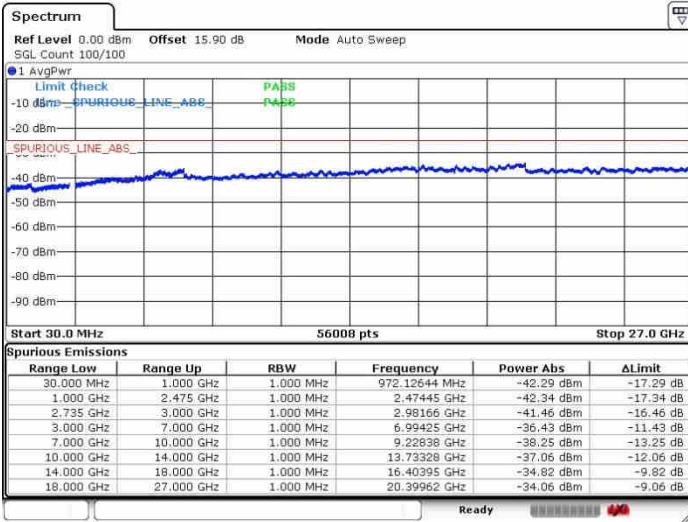

Middle Channel / 1RB74 and 1RB0

Date: 28.SEP.2017 11:52:12

Date: 28.SEP.2017 13:36:17

Middle Channel / FullIRB

N/A

Date: 28.SEP.2017 11:40:08

LTE Band 41 / 15MHz+15MHz

64QAM

Highest Channel / 1RB0 and 1RB74

Highest Channel / 1RB74 and 1RB0

Date: 26.SEP.2017 11:49:09

Date: 26.SEP.2017 13:38:24

Highest Channel / FullIRB

N/A

Date: 26.SEP.2017 11:46:25

LTE Band 41 / 15MHz+20MHz

64QAM

Lowest Channel / 1RB0 and 1RB99

Lowest Channel / 1RB74 and 1RB0

Date: 26.SEP.2017 13:53:02

Date: 26.SEP.2017 13:58:01

Lowest Channel / FullIRB

N/A

Date: 26.SEP.2017 13:40:26