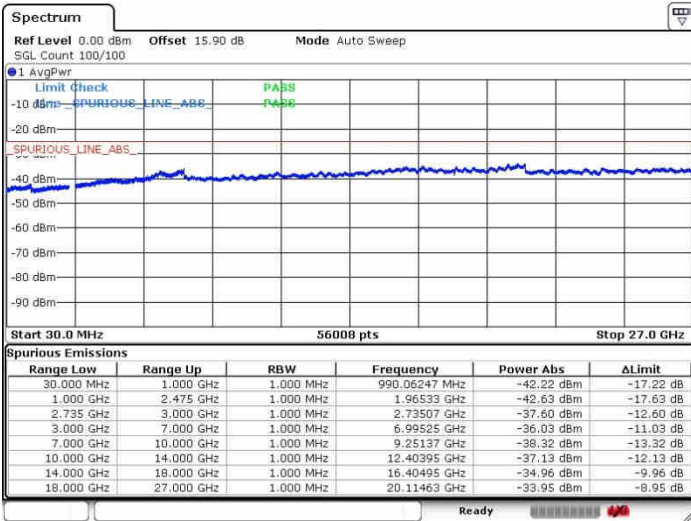

N/A

Date: 28.SEP.2017 13:43:57

LTE Band 41 / 20MHz+5MHz

16QAM

Lowest Channel / 1RB0 and 1RB24

Lowest Channel / 1RB99 and 1RB0

Date: 26.SEP.2017 14:43:59

Date: 26.SEP.2017 14:48:05

Lowest Channel / FullIRB

N/A

Date: 26.SEP.2017 14:22:18

LTE Band 41 / 20MHz+5MHz

16QAM

Middle Channel / 1RB0 and 1RB24

Middle Channel / 1RB99 and 1RB0

Date: 26.SEP.2017 14:40:12

Date: 26.SEP.2017 14:50:24

Middle Channel / FullIRB

N/A

Date: 26.SEP.2017 14:28:10

LTE Band 41 / 20MHz+5MHz

16QAM

Highest Channel / 1RB0 and 1RB24

Highest Channel / 1RB99 and 1RB0

Date: 26.SEP.2017 14:33:31

Date: 26.SEP.2017 14:52:46

Highest Channel / FullRB

N/A

Date: 26.SEP.2017 14:31:26

LTE Band 41 / 20MHz+10MHz

16QAM

Lowest Channel / 1RB0 and 1RB49