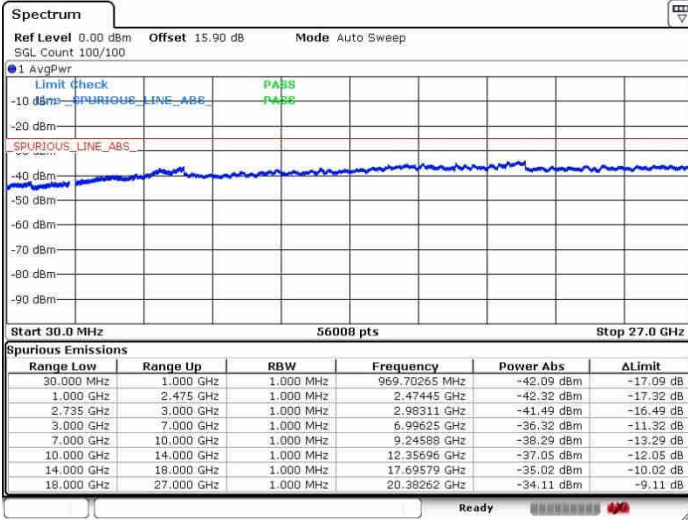

Date: 26.SEP.2017 11:54:24

Date: 26.SEP.2017 13:33:42

Lowest Channel / FullIRB

N/A

Date: 26.SEP.2017 11:27:12

LTE Band 41 / 15MHz+15MHz

64QAM

Middle Channel / 1RB0 and 1RB74

Middle Channel / 1RB74 and 1RB0

Date: 28.SEP.2017 11:52:12

Date: 28.SEP.2017 13:36:17

Middle Channel / FullIRB

N/A

Date: 28.SEP.2017 11:40:08

LTE Band 41 / 15MHz+15MHz

64QAM

Highest Channel / 1RB0 and 1RB74

Highest Channel / 1RB74 and 1RB0

Date: 26.SEP.2017 11:49:09

Date: 26.SEP.2017 13:38:24

Highest Channel / FullIRB

N/A

Date: 26.SEP.2017 11:46:25

LTE Band 41 / 15MHz+20MHz