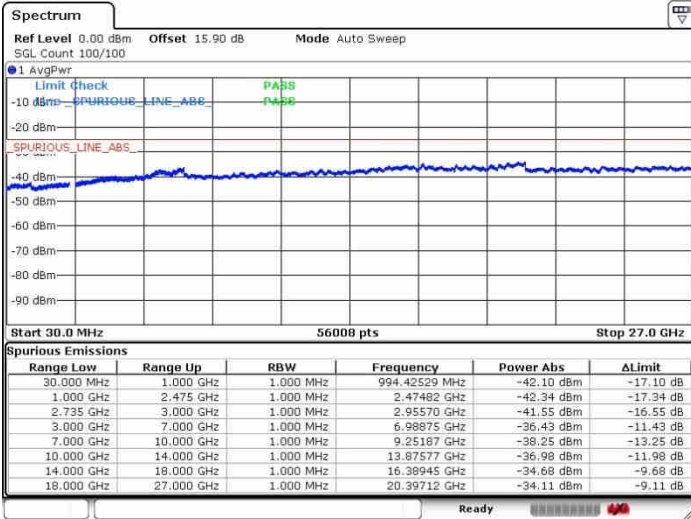

LTE Band 41 / 15MHz+20MHz

16QAM

Middle Channel / 1RB0 and 1RB99

Middle Channel / 1RB74 and 1RB0

Date: 26.SEP.2017 13:48:53

Date: 26.SEP.2017 13:59:21

Middle Channel / FullIRB

N/A

Date: 26.SEP.2017 13:41:52

LTE Band 41 / 15MHz+20MHz

16QAM

Highest Channel / 1RB0 and 1RB99

Highest Channel / 1RB74 and 1RB0

Date: 28.SEP.2017 13:46:20

Date: 28.SEP.2017 14:01:23

Highest Channel / FullIRB