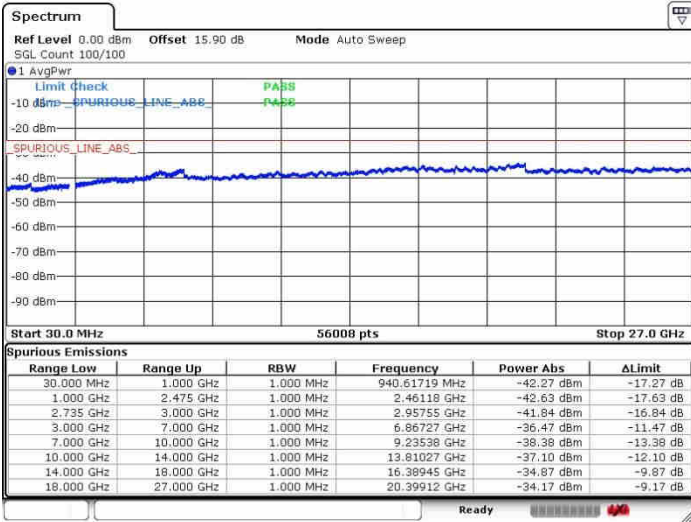

Lowest Channel / 1RB0 and 1RB99

Lowest Channel / 1RB24 and 1RB0

Date: 28.SEP.2017 10:29:33

Date: 28.SEP.2017 10:35:43

Lowest Channel / FullIRB

N/A

Date: 28.SEP.2017 10:15:45

LTE Band 41 / 5MHz+20MHz

64QAM

Middle Channel / 1RB0 and 1RB99

Middle Channel / 1RB24 and 1RB0

Date: 28.SEP.2017 10:27:28

Date: 28.SEP.2017 10:38:42

Middle Channel / FullIRB

N/A

Date: 28.SEP.2017 10:19:20

LTE Band 41 / 5MHz+20MHz

64QAM

Highest Channel / 1RB0 and 1RB99

Highest Channel / 1RB24 and 1RB0

Date: 28.SEP.2017 10:24:40

Date: 28.SEP.2017 10:41:39

Highest Channel / FullIRB

N/A