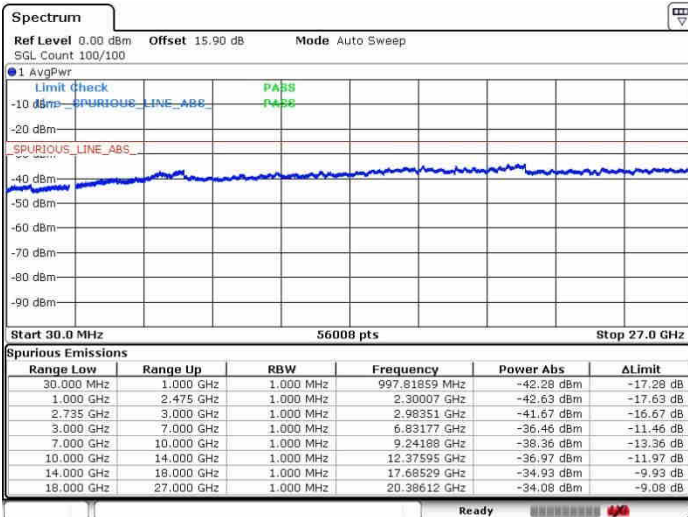

Highest Channel / 1RB99 and 1RB0

Date: 26.SEP.2017 09:51:53

Date: 26.SEP.2017 10:10:44

Highest Channel / FullIRB

N/A

Date: 26.SEP.2017 09:48:15

LTE Band 41 / 5MHz+20MHz

64QAM

Lowest Channel / 1RB0 and 1RB99

Lowest Channel / 1RB24 and 1RB0

Date: 28.SEP.2017 10:29:33

Date: 28.SEP.2017 10:35:43

Lowest Channel / FullIRB

N/A

Date: 28.SEP.2017 10:15:45

LTE Band 41 / 5MHz+20MHz