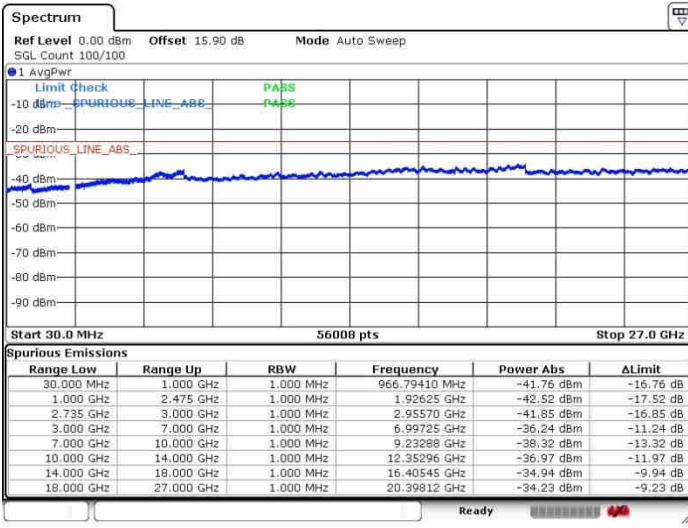

Date: 28.SEP.2017 09:54:16

Date: 28.SEP.2017 10:06:32

Middle Channel / FullIRB

N/A

Date: 28.SEP.2017 09:45:16

LTE Band 41 / 20MHz+20MHz

16QAM

Highest Channel / 1RB0 and 1RB99

Highest Channel / 1RB99 and 1RB0

Date: 26.SEP.2017 09:51:53

Date: 26.SEP.2017 10:10:44

Highest Channel / FullIRB

N/A

Date: 26.SEP.2017 09:48:15

LTE Band 41 / 5MHz+20MHz

64QAM

Lowest Channel / 1RB0 and 1RB99

Lowest Channel / 1RB24 and 1RB0

Date: 28.SEP.2017 10:29:33

Date: 28.SEP.2017 10:35:43

Lowest Channel / FullIRB

N/A

Date: 28.SEP.2017 10:15:45

LTE Band 41 / 5MHz+20MHz