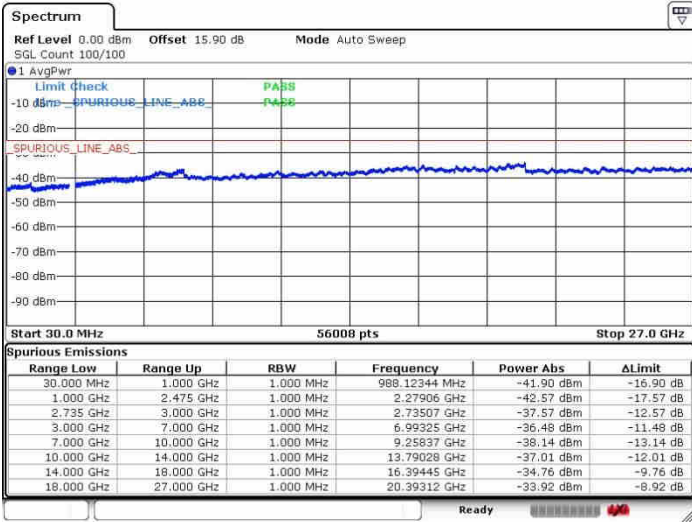

Middle Channel / 1RB0 and 1RB49

Middle Channel / 1RB99 and 1RB0

Date: 26.SEP.2017 15:05:28

Date: 26.SEP.2017 15:13:49

Middle Channel / FullIRB

N/A

Date: 26.SEP.2017 14:57:17

LTE Band 41 / 20MHz+10MHz

16QAM

Highest Channel / 1RB0 and 1RB49

Highest Channel / 1RB99 and 1RB0

Date: 26.SEP.2017 15:02:40

Date: 26.SEP.2017 15:19:38

Highest Channel / FullRB

N/A

Date: 26.SEP.2017 14:59:55

LTE Band 41 / 20MHz+15MHz

16QAM

Lowest Channel / 1RB0 and 1RB74

Lowest Channel / 1RB99 and 1RB0

Date: 26.SEP.2017 15:37:13

Date: 26.SEP.2017 15:39:42

Lowest Channel / FullIRB

N/A