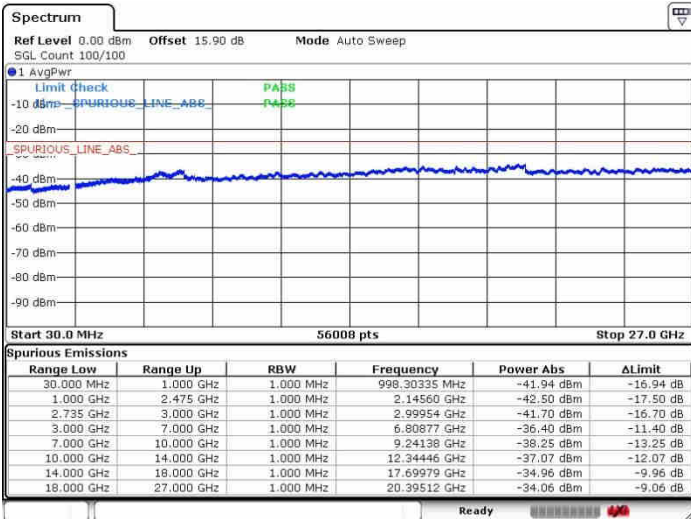

LTE Band 41 / 15MHz+20MHz

16QAM

Middle Channel / 1RB0 and 1RB99

Middle Channel / 1RB74 and 1RB0

Date: 26.SEP.2017 13:48:53

Date: 26.SEP.2017 13:59:21

Middle Channel / FullIRB

N/A

Date: 26.SEP.2017 13:41:52

LTE Band 41 / 15MHz+20MHz

16QAM

Highest Channel / 1RB0 and 1RB99

Highest Channel / 1RB74 and 1RB0

Date: 28.SEP.2017 13:46:20

Date: 28.SEP.2017 14:01:23

Highest Channel / FullIRB

N/A

Date: 28.SEP.2017 13:43:57

LTE Band 41 / 20MHz+5MHz

16QAM

Lowest Channel / 1RB0 and 1RB24

Lowest Channel / 1RB99 and 1RB0

Date: 26.SEP.2017 14:43:59

Date: 26.SEP.2017 14:48:05