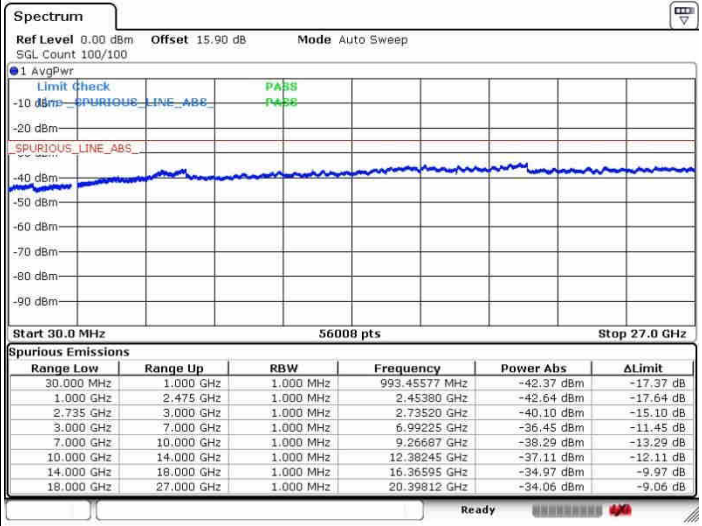

N/A

Date: 26.SEP.2017 13:44:36

LTE Band 41 / 20MHz+5MHz

64QAM

Lowest Channel / 1RB0 and 1RB24

Lowest Channel / 1RB99 and 1RB0

Date: 28.SEP.2017 14:44:56

Date: 28.SEP.2017 14:49:06

Lowest Channel / FullIRB

N/A

Date: 28.SEP.2017 14:22:59

LTE Band 41 / 20MHz+5MHz

64QAM

Middle Channel / 1RB0 and 1RB24

Middle Channel / 1RB99 and 1RB0

Date: 28.SEP.2017 14:40:54

Date: 28.SEP.2017 14:51:07

Middle Channel / FullRB

N/A

Date: 28.SEP.2017 14:29:00

LTE Band 41 / 20MHz+5MHz

64QAM

Highest Channel / 1RB0 and 1RB24

Highest Channel / 1RB99 and 1RB0