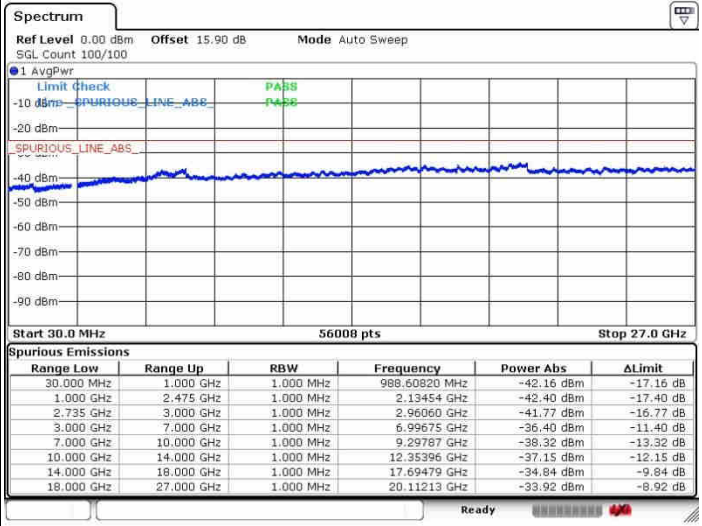

Date: 28.SEP.2017 09:54:16

Date: 28.SEP.2017 10:06:32

Middle Channel / FullIRB

N/A

Date: 28.SEP.2017 09:45:16

LTE Band 41 / 20MHz+20MHz

16QAM

Highest Channel / 1RB0 and 1RB99

Highest Channel / 1RB99 and 1RB0

Date: 26.SEP.2017 09:51:53

Date: 26.SEP.2017 10:10:44

Highest Channel / FullIRB

N/A

Date: 26.SEP.2017 09:48:15

LTE Band 41 / 5MHz+20MHz

64QAM

Lowest Channel / 1RB0 and 1RB99

Lowest Channel / 1RB24 and 1RB0

Date: 28.SEP.2017 10:29:33

Date: 28.SEP.2017 10:35:43

Lowest Channel / FullIRB

N/A

Date: 28.SEP.2017 10:15:45

LTE Band 41 / 5MHz+20MHz