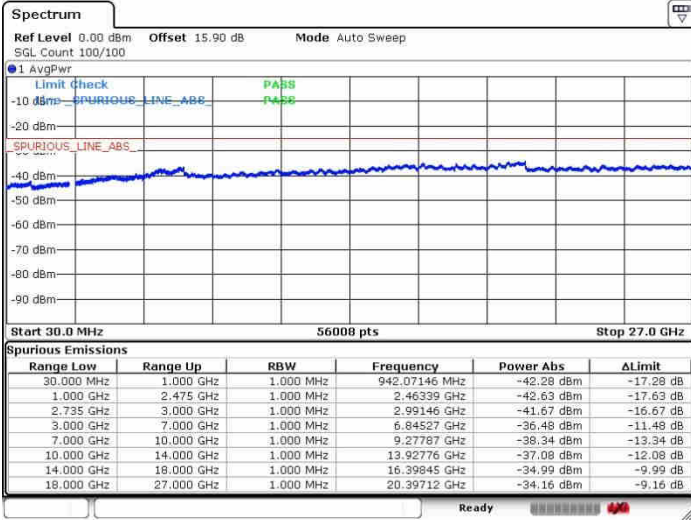

Highest Channel / FullIRB

N/A

Date: 28.SEP.2017 15:29:01

LTE Band 41 / 20MHz+20MHz

16QAM

Lowest Channel / 1RB0 and 1RB99

Lowest Channel / 1RB99 and 1RB0

Date: 26.SEP.2017 09:57:40

Date: 26.SEP.2017 09:59:57

Lowest Channel / FullIRB

N/A

Date: 26.SEP.2017 09:42:36

LTE Band 41 / 20MHz+20MHz

16QAM

Middle Channel / 1RB0 and 1RB99

Middle Channel / 1RB99 and 1RB0

Date: 28.SEP.2017 09:54:16

Date: 28.SEP.2017 10:06:32

Middle Channel / FullIRB

N/A

Date: 28.SEP.2017 09:45:16

LTE Band 41 / 20MHz+20MHz

16QAM

Highest Channel / 1RB0 and 1RB99

Highest Channel / 1RB99 and 1RB0

Date: 26.SEP.2017 09:51:53

Date: 26.SEP.2017 10:10:44

Highest Channel / FullIRB

N/A

Date: 26.SEP.2017 09:48:15

LTE Band 41 / 5MHz+20MHz

64QAM