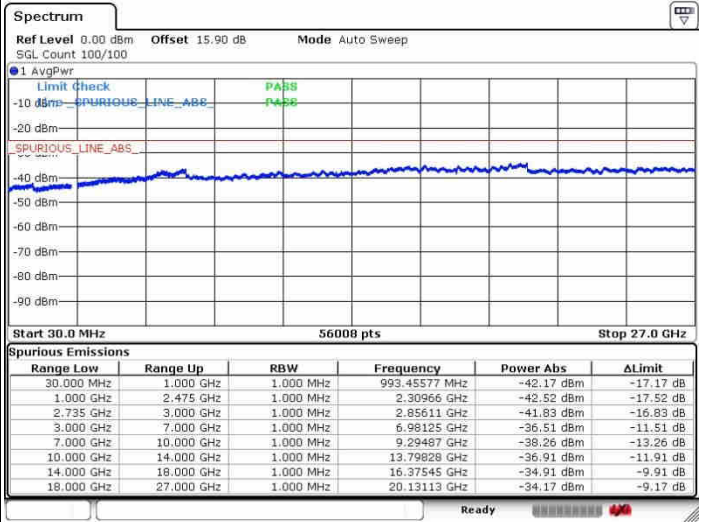

N/A

Date: 26.SEP.2017 09:44:26

LTE Band 41 / 20MHz+20MHz

QPSK

Highest Channel / 1RB0 and 1RB99

Highest Channel / 1RB99 and 1RB0

Date: 28.SEP.2017 09:51:00

Date: 28.SEP.2017 10:09:48

Highest Channel / FullRB

N/A

Date: 28.SEP.2017 09:47:07

LTE Band 41 / 5MHz+20MHz

16QAM

Lowest Channel / 1RB0 and 1RB99

Lowest Channel / 1RB24 and 1RB0

Date: 26.SEP.2017 10:28:30