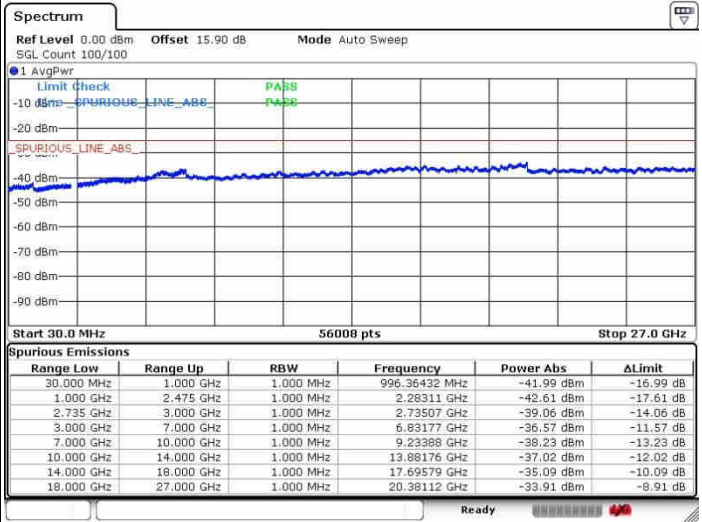

N/A

Date: 26.SEP.2017 14:30:13

LTE Band 41 / 20MHz+10MHz

QPSK

Lowest Channel / 1RB0 and 1RB49

Lowest Channel / 1RB99 and 1RB0

Date: 26.SEP.2017 15:08:19

Date: 26.SEP.2017 15:10:21

Lowest Channel / FullRB

N/A

Date: 26.SEP.2017 14:54:20

LTE Band 41 / 20MHz+10MHz

QPSK

Middle Channel / 1RB0 and 1RB49

Middle Channel / 1RB99 and 1RB0

Date: 26.SEP.2017 15:04:48

Date: 26.SEP.2017 15:12:49

Middle Channel / FullRB

N/A

Date: 26.SEP.2017 14:56:30

LTE Band 41 / 20MHz+10MHz

QPSK

Highest Channel / 1RB0 and 1RB49

Highest Channel / 1RB99 and 1RB0

Date: 26.SEP.2017 15:01:31

Date: 26.SEP.2017 15:18:01

Highest Channel / FullIRB

N/A

Date: 26.SEP.2017 14:58:46

LTE Band 41 / 20MHz+15MHz

QPSK

Lowest Channel / 1RB0 and 1RB74