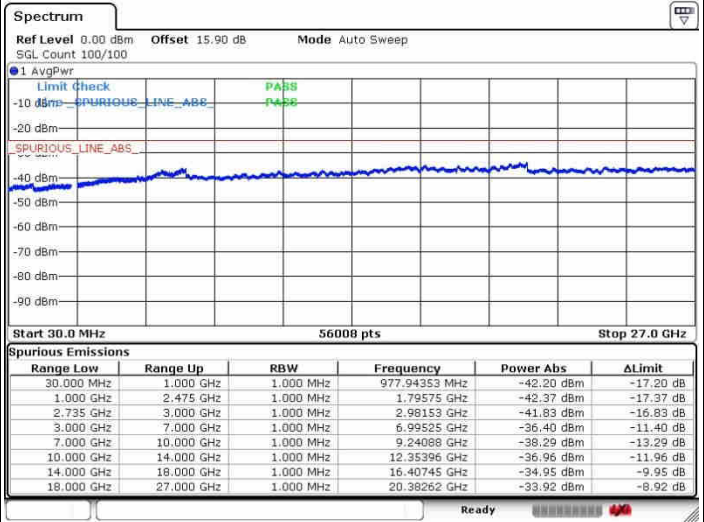

Middle Channel / FullIRB

N/A

Date: 26.SEP.2017 11:37:09

LTE Band 41 / 15MHz+15MHz

16QAM

Highest Channel / 1RB0 and 1RB74

Highest Channel / 1RB74 and 1RB0

Date: 28.SEP.2017 11:48:02

Date: 28.SEP.2017 13:37:43

Highest Channel / FullIRB

N/A

Date: 28.SEP.2017 11:45:45

LTE Band 41 / 15MHz+20MHz

16QAM

Lowest Channel / 1RB0 and 1RB99

Lowest Channel / 1RB74 and 1RB0

Date: 26.SEP.2017 13:52:16

Date: 26.SEP.2017 13:57:13

Lowest Channel / FullIRB

N/A

Date: 26.SEP.2017 13:39:45