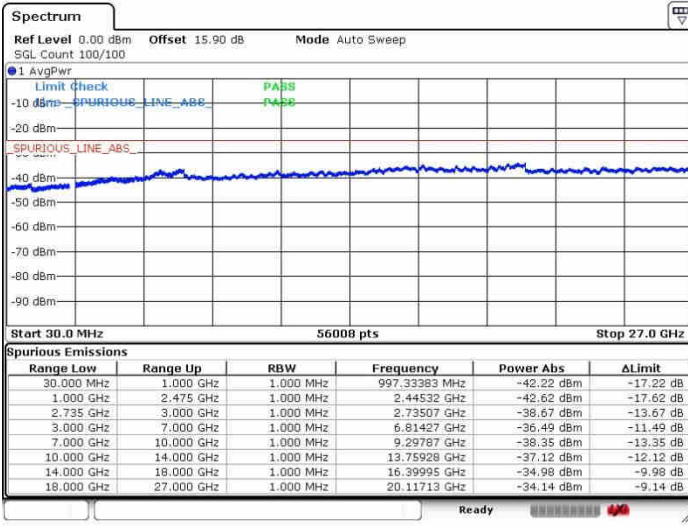

Date: 26.SEP.2017 15:12:49

Middle Channel / FullRB

N/A

Date: 26.SEP.2017 14:56:30

LTE Band 41 / 20MHz+10MHz

QPSK

Highest Channel / 1RB0 and 1RB49

Highest Channel / 1RB99 and 1RB0

Date: 26.SEP.2017 15:01:31

Date: 26.SEP.2017 15:18:01

Highest Channel / FullIRB

N/A

Date: 26.SEP.2017 14:58:46

LTE Band 41 / 20MHz+15MHz

QPSK

Lowest Channel / 1RB0 and 1RB74

Lowest Channel / 1RB99 and 1RB0

Date: 26.SEP.2017 15:36:15

Date: 26.SEP.2017 15:38:38

Lowest Channel / FullRB

N/A

Date: 26.SEP.2017 15:22:59

LTE Band 41 / 20MHz+15MHz

QPSK