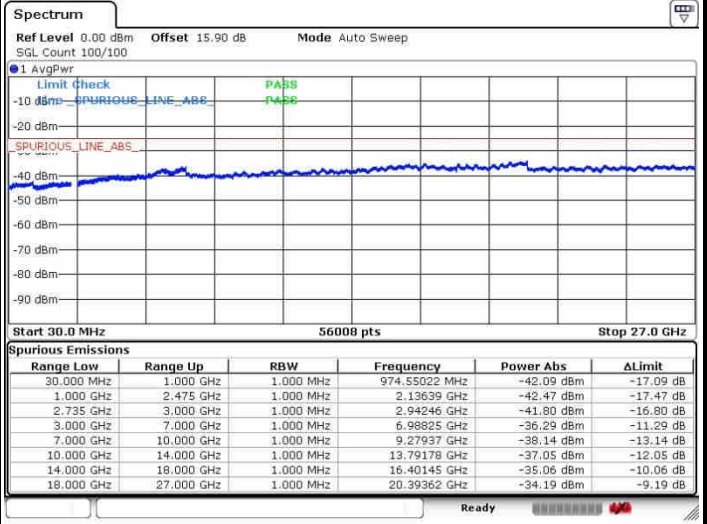

LTE Band 41 / 20MHz+20MHz

QPSK

Lowest Channel / 1RB0 and 1RB99

Lowest Channel / 1RB99 and 1RB0

Date: 28.SEP.2017 09:56:57

Date: 28.SEP.2017 09:59:12

Lowest Channel / FullRB

N/A

Date: 28.SEP.2017 09:41:29

LTE Band 41 / 20MHz+20MHz

QPSK

Middle Channel / 1RB0 and 1RB99

Middle Channel / 1RB99 and 1RB0

Date: 26.SEP.2017 09:53:26

Date: 26.SEP.2017 10:05:52

Middle Channel / FullRB

N/A

Date: 26.SEP.2017 09:44:26

LTE Band 41 / 20MHz+20MHz

QPSK

Highest Channel / 1RB0 and 1RB99

Highest Channel / 1RB99 and 1RB0

Date: 28.SEP.2017 09:51:00

Date: 28.SEP.2017 10:09:48