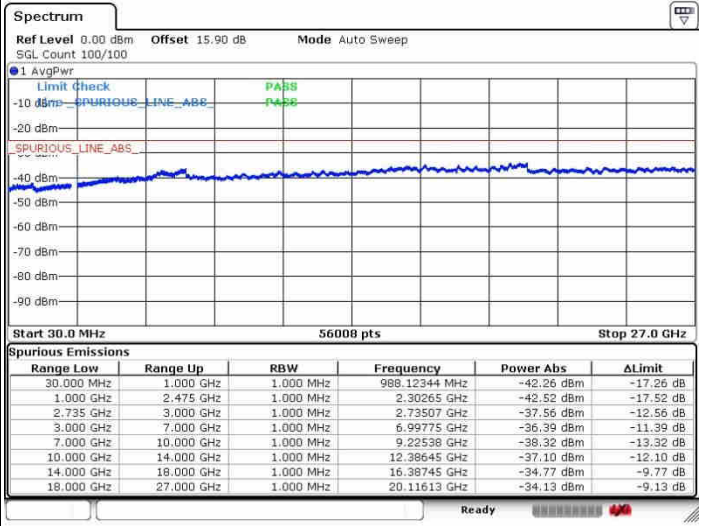

Date: 26.SEP.2017 15:12:49

Middle Channel / FullRB

N/A

Date: 26.SEP.2017 14:56:30

LTE Band 41 / 20MHz+10MHz

QPSK

Highest Channel / 1RB0 and 1RB49

Highest Channel / 1RB99 and 1RB0

Date: 26.SEP.2017 15:01:31

Date: 26.SEP.2017 15:18:01

Highest Channel / FullIRB

N/A

Date: 26.SEP.2017 14:58:46

LTE Band 41 / 20MHz+15MHz

QPSK

Lowest Channel / 1RB0 and 1RB74

Lowest Channel / 1RB99 and 1RB0

Date: 26.SEP.2017 15:36:15

Date: 26.SEP.2017 15:38:38

Lowest Channel / FullRB

N/A

Date: 26.SEP.2017 15:22:59

LTE Band 41 / 20MHz+15MHz

QPSK