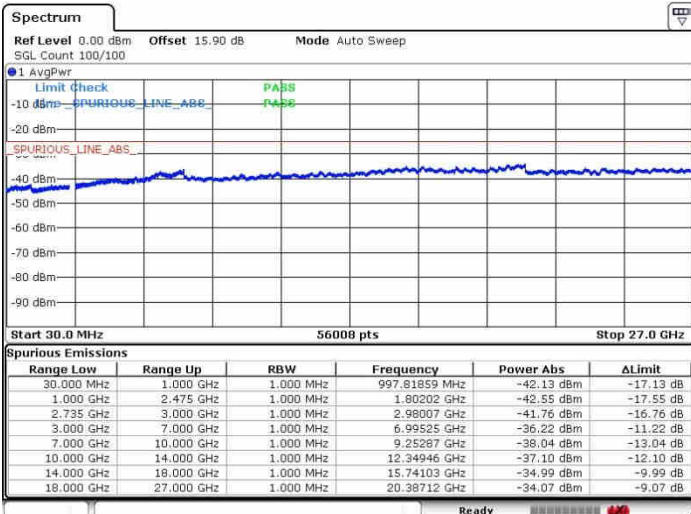

N/A

Date: 26.SEP.2017 09:44:26

LTE Band 41 / 20MHz+20MHz

QPSK

Highest Channel / 1RB0 and 1RB99

Highest Channel / 1RB99 and 1RB0

Date: 28.SEP.2017 09:51:00

Date: 28.SEP.2017 10:09:48

Highest Channel / FullRB

N/A

Date: 28.SEP.2017 09:47:07

LTE Band 41 / 5MHz+20MHz

16QAM

Lowest Channel / 1RB0 and 1RB99

Lowest Channel / 1RB24 and 1RB0

Date: 26.SEP.2017 10:28:30

Date: 26.SEP.2017 10:31:33

Lowest Channel / FullIRB

N/A

Date: 26.SEP.2017 10:14:58

LTE Band 41 / 5MHz+20MHz

16QAM

Middle Channel / 1RB0 and 1RB99

Middle Channel / 1RB24 and 1RB0