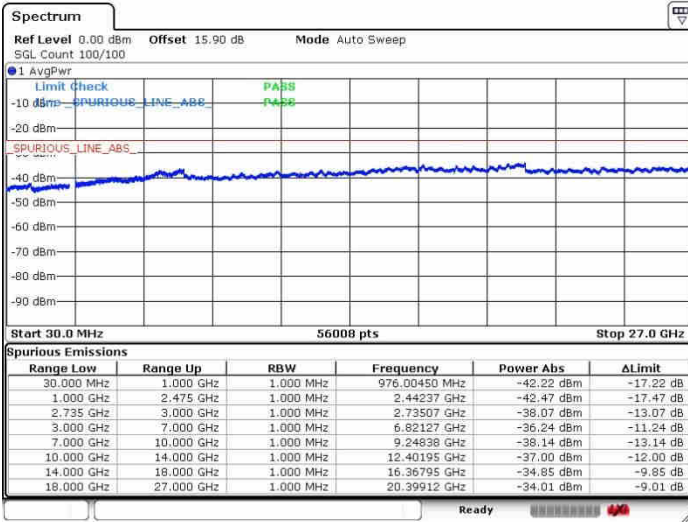

N/A

Date: 26.SEP.2017 14:30:13

LTE Band 41 / 20MHz+10MHz

QPSK

Lowest Channel / 1RB0 and 1RB49

Lowest Channel / 1RB99 and 1RB0

Date: 26.SEP.2017 15:08:19

Date: 26.SEP.2017 15:10:21

Lowest Channel / FullRB

N/A

Date: 26.SEP.2017 14:54:20

LTE Band 41 / 20MHz+10MHz

QPSK

Middle Channel / 1RB0 and 1RB49

Middle Channel / 1RB99 and 1RB0

Date: 26.SEP.2017 15:04:48

Date: 26.SEP.2017 15:12:49

Middle Channel / FullRB

N/A

Date: 26.SEP.2017 14:56:30

LTE Band 41 / 20MHz+10MHz

QPSK

Highest Channel / 1RB0 and 1RB49

Highest Channel / 1RB99 and 1RB0

Date: 26.SEP.2017 15:01:31

Date: 26.SEP.2017 15:18:01

Highest Channel / FullIRB

N/A

Date: 26.SEP.2017 14:58:46

LTE Band 41 / 20MHz+15MHz

QPSK

Lowest Channel / 1RB0 and 1RB74