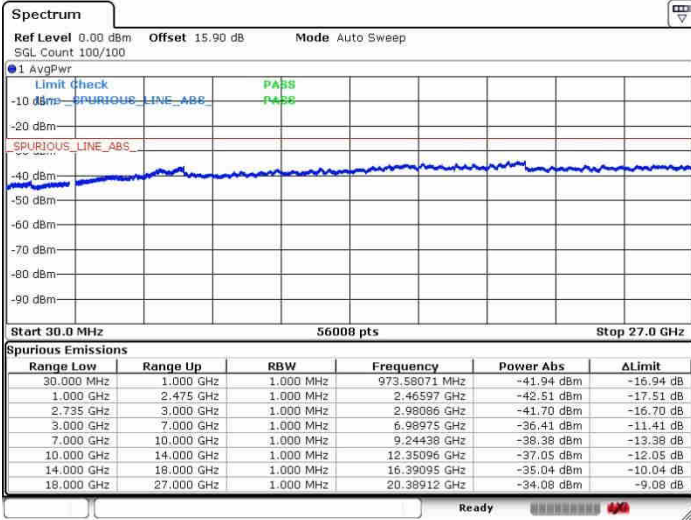

Date: 26.SEP.2017 11:13:06

LTE Band 41 / 15MHz+15MHz

QPSK

Lowest Channel / 1RB0 and 1RB74

Lowest Channel / 1RB74 and 1RB0

Date: 28.SEP.2017 11:52:51

Date: 28.SEP.2017 11:56:05

Lowest Channel / FullRB

N/A

Date: 28.SEP.2017 11:24:04

LTE Band 41 / 15MHz+15MHz

QPSK

Middle Channel / 1RB0 and 1RB74

Middle Channel / 1RB74 and 1RB0

Date: 28.SEP.2017 11:50:04

Date: 28.SEP.2017 13:34:30

Middle Channel / FullIRB

N/A

Date: 28.SEP.2017 11:52:11

LTE Band 41 / 15MHz+15MHz

QPSK

Highest Channel / 1RB0 and 1RB74

Highest Channel / 1RB74 and 1RB0

Date: 28.SEP.2017 11:47:23

Date: 28.SEP.2017 13:37:02

Highest Channel / FullIRB

N/A

Date: 28.SEP.2017 11:44:12

LTE Band 41 / 15MHz+20MHz

QPSK

Lowest Channel / 1RB0 and 1RB99

Lowest Channel / 1RB74 and 1RB0