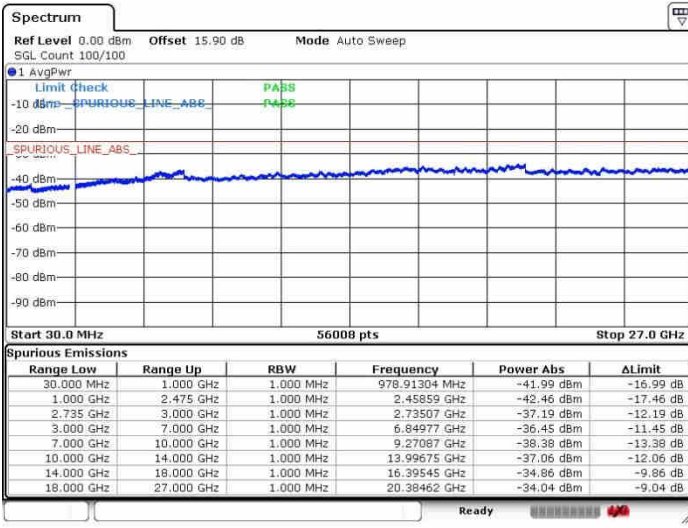

Date: 26.SEP.2017 15:01:31

Date: 26.SEP.2017 15:18:01

Highest Channel / FullIRB

N/A

Date: 26.SEP.2017 14:58:46

LTE Band 41 / 20MHz+15MHz

QPSK

Lowest Channel / 1RB0 and 1RB74

Lowest Channel / 1RB99 and 1RB0

Date: 26.SEP.2017 15:36:15

Date: 26.SEP.2017 15:38:38

Lowest Channel / FullRB

N/A

Date: 26.SEP.2017 15:22:59

LTE Band 41 / 20MHz+15MHz

QPSK

Middle Channel / 1RB0 and 1RB74

Middle Channel / 1RB99 and 1RB0

Date: 28.SEP.2017 15:33:47

Date: 28.SEP.2017 15:42:13

Middle Channel / FullIRB

N/A

Date: 28.SEP.2017 15:25:20

LTE Band 41 / 20MHz+15MHz

QPSK

Highest Channel / 1RB0 and 1RB74

Highest Channel / 1RB99 and 1RB0

Date: 28.SEP.2017 15:30:30

Date: 28.SEP.2017 15:45:26

Highest Channel / FullIRB

N/A

Date: 28.SEP.2017 15:27:53