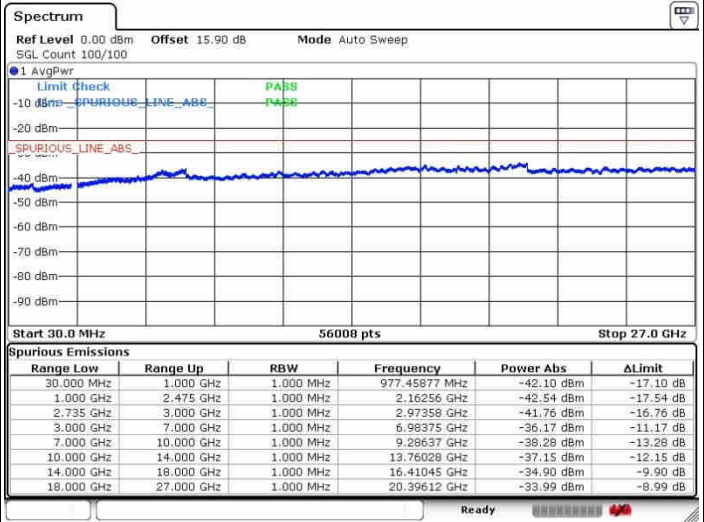

Date: 28.SEP.2017 13:50:47

Date: 28.SEP.2017 13:54:55

Lowest Channel / FullRB

N/A

Date: 28.SEP.2017 13:39:03

LTE Band 41 / 15MHz+20MHz

QPSK

Middle Channel / 1RB0 and 1RB9

Middle Channel / 1RB74 and 1RB0

Date: 26.SEP.2017 13:48:08

Date: 26.SEP.2017 13:58:41

Middle Channel / FullIRB

N/A

Date: 26.SEP.2017 13:41:08

LTE Band 41 / 15MHz+20MHz

QPSK

Highest Channel / 1RB0 and 1RB99

Highest Channel / 1RB74 and 1RB0

Date: 26.SEP.2017 13:45:36

Date: 26.SEP.2017 14:00:44

Highest Channel / FullRB

N/A

Date: 26.SEP.2017 13:43:18

LTE Band 41 / 20MHz+5MHz