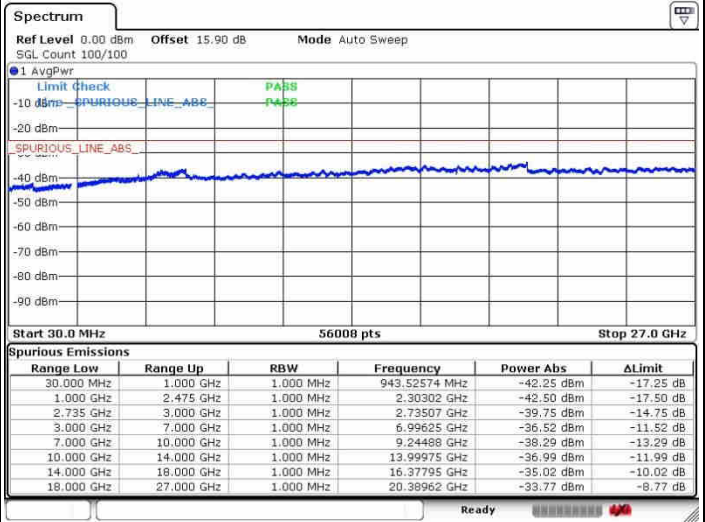

Date: 26.SEP.2017 15:01:31

Date: 26.SEP.2017 15:18:01

Highest Channel / FullIRB

N/A

Date: 26.SEP.2017 14:58:46

LTE Band 41 / 20MHz+15MHz

QPSK

Lowest Channel / 1RB0 and 1RB74

Lowest Channel / 1RB99 and 1RB0

Date: 26.SEP.2017 15:36:15

Date: 26.SEP.2017 15:38:38

Lowest Channel / FullRB

N/A

Date: 26.SEP.2017 15:22:59

LTE Band 41 / 20MHz+15MHz

QPSK

Middle Channel / 1RB0 and 1RB74

Middle Channel / 1RB99 and 1RB0

Date: 28.SEP.2017 15:33:47

Date: 28.SEP.2017 15:42:13

Middle Channel / FullIRB

N/A

Date: 28.SEP.2017 15:25:20

LTE Band 41 / 20MHz+15MHz