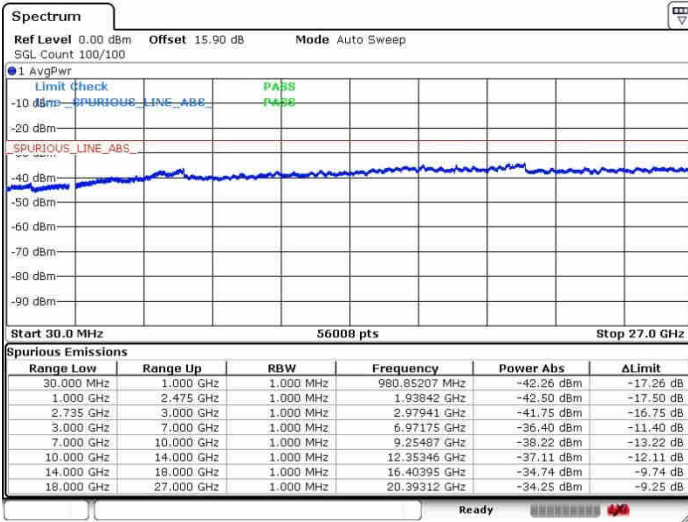

N/A

Date: 26.SEP.2017 09:44:26

LTE Band 41 / 20MHz+20MHz

QPSK

Highest Channel / 1RB0 and 1RB99

Highest Channel / 1RB99 and 1RB0

Date: 28.SEP.2017 09:51:00

Date: 28.SEP.2017 10:09:48

Highest Channel / FullRB

N/A

Date: 28.SEP.2017 09:47:07

LTE Band 41 / 5MHz+20MHz

16QAM

Lowest Channel / 1RB0 and 1RB99

Lowest Channel / 1RB24 and 1RB0

Date: 26.SEP.2017 10:28:30