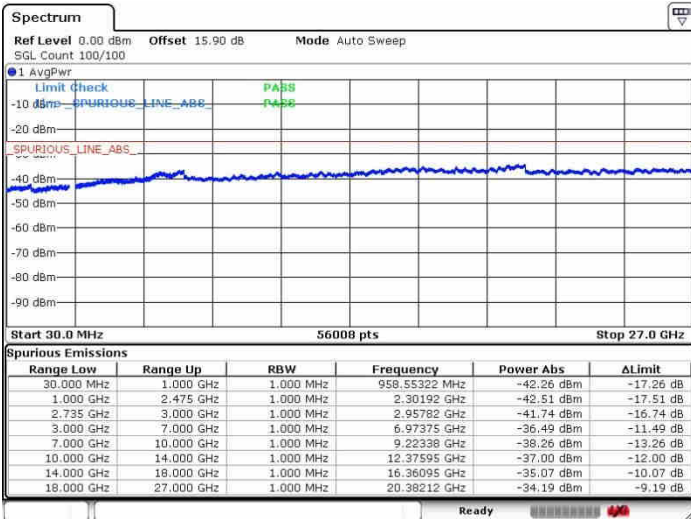

Highest Channel / FullRB

N/A

Date: 28.SEP.2017 09:47:07

LTE Band 41 / 5MHz+20MHz

16QAM

Lowest Channel / 1RB0 and 1RB99

Lowest Channel / 1RB24 and 1RB0

Date: 26.SEP.2017 10:28:30

Date: 26.SEP.2017 10:31:33

Lowest Channel / FullIRB

N/A

Date: 26.SEP.2017 10:14:58

LTE Band 41 / 5MHz+20MHz

16QAM

Middle Channel / 1RB0 and 1RB99

Middle Channel / 1RB24 and 1RB0

Date: 28.SEP.2017 10:26:27

Date: 28.SEP.2017 10:37:32

Middle Channel / FullIRB

N/A

Date: 28.SEP.2017 10:18:06

LTE Band 41 / 5MHz+20MHz

16QAM

Highest Channel / 1RB0 and 1RB99

Highest Channel / 1RB24 and 1RB0

Date: 28.SEP.2017 10:23:37

Date: 28.SEP.2017 10:40:53

Highest Channel / FullRB

N/A

Date: 28.SEP.2017 10:20:42

LTE Band 41 / 10MHz+20MHz

16QAM