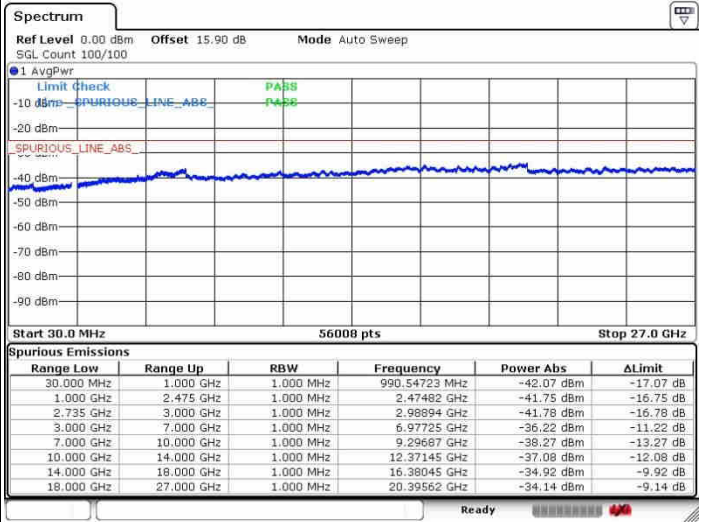

LTE Band 41 / 10MHz+20MHz

QPSK

Highest Channel / 1RB0 and 1RB99

Highest Channel / 1RB49 and 1RB0

Date: 26.SEP.2017 10:57:01

Date: 26.SEP.2017 11:17:14

Highest Channel / FullRB

N/A

Date: 26.SEP.2017 11:13:06

LTE Band 41 / 15MHz+15MHz

QPSK

Lowest Channel / 1RB0 and 1RB74

Lowest Channel / 1RB74 and 1RB0

Date: 28.SEP.2017 11:52:51

Date: 28.SEP.2017 11:56:05

Lowest Channel / FullRB