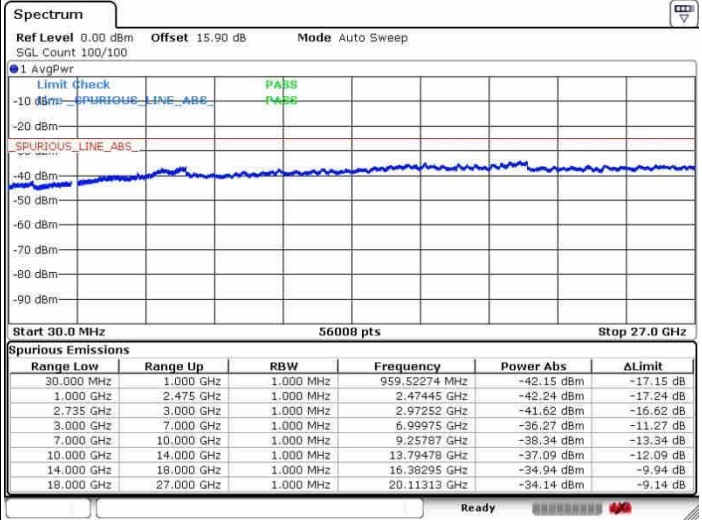

LTE Band 41 / 10MHz+20MHz

QPSK

Highest Channel / 1RB0 and 1RB99

Highest Channel / 1RB49 and 1RB0

Date: 26.SEP.2017 10:57:01

Date: 26.SEP.2017 11:17:14

Highest Channel / FullRB

N/A

Date: 26.SEP.2017 11:13:06

LTE Band 41 / 15MHz+15MHz

QPSK

Lowest Channel / 1RB0 and 1RB74

Lowest Channel / 1RB74 and 1RB0

Date: 28.SEP.2017 11:52:51

Date: 28.SEP.2017 11:56:05

Lowest Channel / FullRB

Middle Channel / FullIRB

N/A

Date: 28.SEP.2017 11:52:11

LTE Band 41 / 15MHz+15MHz

QPSK

Highest Channel / 1RB0 and 1RB74

Highest Channel / 1RB74 and 1RB0

Date: 28.SEP.2017 11:47:23