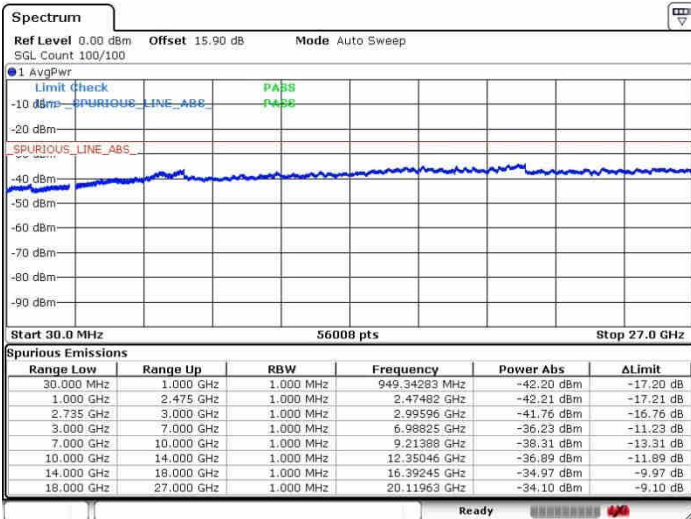

Lowest Channel / 1RB0 and 1RB99

Lowest Channel / 1RB49 and 1RB0

Date: 28.SEP.2017 10:49:31

Date: 28.SEP.2017 11:22:02

Lowest Channel / FullIRB

N/A

Date: 28.SEP.2017 10:42:50

LTE Band 41 / 10MHz+20MHz

LTE Band 41 / 10MHz+20MHz

16QAM

Highest Channel / 1RB0 and 1RB99

Highest Channel / 1RB49 and 1RB0

Date: 26.SEP.2017 10:57:52

Date: 26.SEP.2017 11:18:04

Highest Channel / FullIRB

N/A

Date: 26.SEP.2017 11:15:21

LTE Band 41 / 15MHz+15MHz

16QAM

Lowest Channel / 1RB0 and 1RB74

Lowest Channel / 1RB74 and 1RB0

Date: 28.SEP.2017 11:53:38

Date: 28.SEP.2017 11:56:51

Lowest Channel / FullIRB