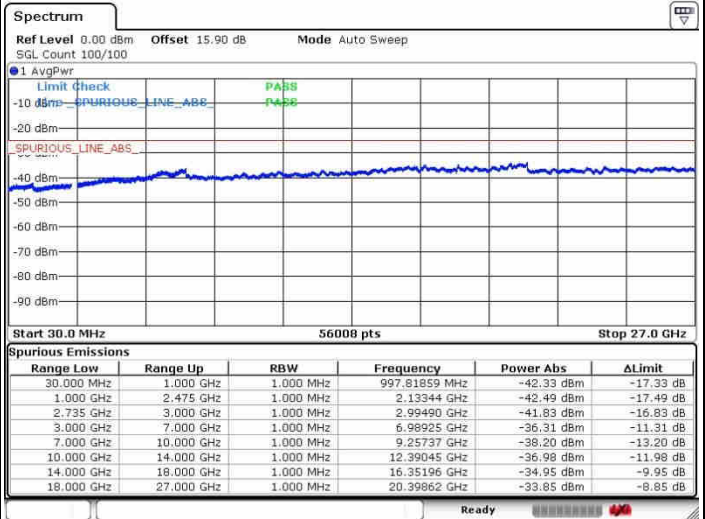

Date: 28.SEP.2017 13:37:02

Highest Channel / FullIRB

N/A

Date: 28.SEP.2017 11:44:12

LTE Band 41 / 15MHz+20MHz

QPSK

Lowest Channel / 1RB0 and 1RB99

Lowest Channel / 1RB74 and 1RB0

Date: 28.SEP.2017 13:50:47

Date: 28.SEP.2017 13:54:55

Lowest Channel / FullRB

N/A

Date: 28.SEP.2017 13:39:03

LTE Band 41 / 15MHz+20MHz

QPSK

Middle Channel / 1RB0 and 1RB9

Middle Channel / 1RB74 and 1RB0

Date: 26.SEP.2017 13:48:08

Date: 26.SEP.2017 13:58:41

Middle Channel / FullIRB

N/A

Date: 26.SEP.2017 13:41:08

LTE Band 41 / 15MHz+20MHz

QPSK

Highest Channel / 1RB0 and 1RB99

Highest Channel / 1RB74 and 1RB0

Date: 26.SEP.2017 13:45:36

Date: 26.SEP.2017 14:00:44

Highest Channel / FullRB

N/A

Date: 26.SEP.2017 13:43:18

LTE Band 41 / 20MHz+5MHz