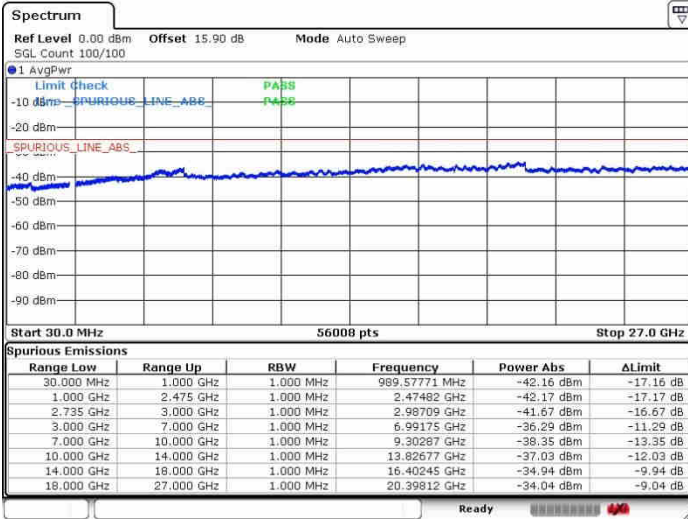

LTE Band 41 / 10MHz+20MHz

QPSK

Highest Channel / 1RB0 and 1RB99

Highest Channel / 1RB49 and 1RB0

Date: 26.SEP.2017 10:57:01

Date: 26.SEP.2017 11:17:14

Highest Channel / FullRB

N/A

Date: 26.SEP.2017 11:13:06

LTE Band 41 / 15MHz+15MHz

QPSK

Lowest Channel / 1RB0 and 1RB74

Lowest Channel / 1RB74 and 1RB0

Date: 28.SEP.2017 11:52:51

Date: 28.SEP.2017 11:56:05

Lowest Channel / FullRB

N/A

Date: 28.SEP.2017 11:24:04

LTE Band 41 / 15MHz+15MHz

QPSK

Middle Channel / 1RB0 and 1RB74

Middle Channel / 1RB74 and 1RB0

Date: 28.SEP.2017 11:50:04

Date: 28.SEP.2017 13:34:30

Middle Channel / FullIRB

N/A

Date: 28.SEP.2017 11:52:11

LTE Band 41 / 15MHz+15MHz

QPSK

Highest Channel / 1RB0 and 1RB74

Highest Channel / 1RB74 and 1RB0

Date: 28.SEP.2017 11:47:23