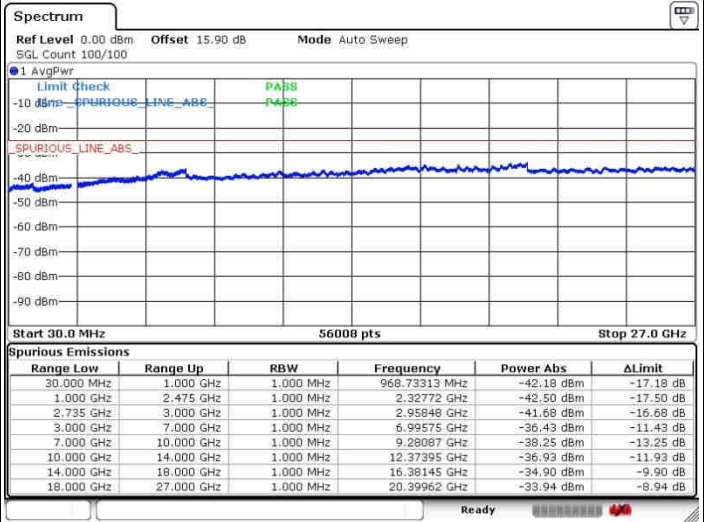

Middle Channel / FullIRB

N/A

Date: 28.SEP.2017 11:52:11

LTE Band 41 / 15MHz+15MHz

QPSK

Highest Channel / 1RB0 and 1RB74

Highest Channel / 1RB74 and 1RB0

Date: 28.SEP.2017 11:47:23

Date: 28.SEP.2017 13:37:02

Highest Channel / FullIRB

N/A

Date: 28.SEP.2017 11:44:12

LTE Band 41 / 15MHz+20MHz

QPSK

Lowest Channel / 1RB0 and 1RB99

Lowest Channel / 1RB74 and 1RB0