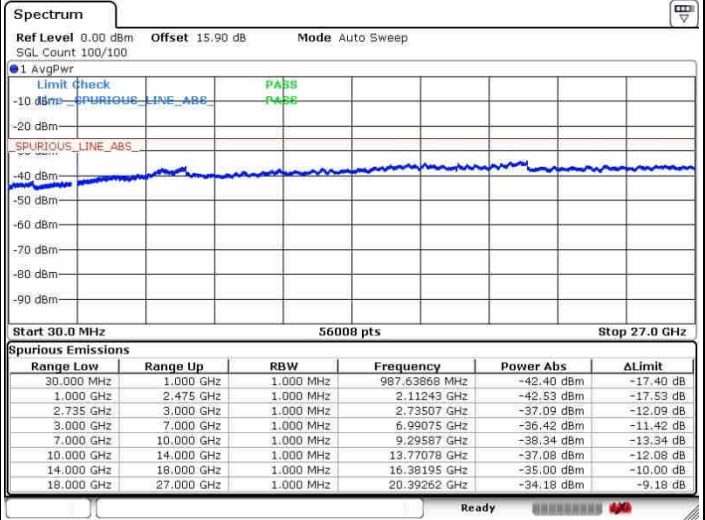

Date: 28.SEP.2017 14:26:41

LTE Band 41 / 20MHz+5MHz

QPSK

Highest Channel / 1RB0 and 1RB24

Highest Channel / 1RB99 and 1RB0

Date: 26.SEP.2017 14:32:53

Date: 26.SEP.2017 14:51:48

Highest Channel / FullRB

N/A

Date: 26.SEP.2017 14:30:13

LTE Band 41 / 20MHz+10MHz

QPSK

Lowest Channel / 1RB0 and 1RB49

Lowest Channel / 1RB99 and 1RB0

Date: 26.SEP.2017 15:08:19

Date: 26.SEP.2017 15:10:21

Lowest Channel / FullRB

N/A

Date: 26.SEP.2017 14:54:20

LTE Band 41 / 20MHz+10MHz

QPSK

Middle Channel / 1RB0 and 1RB49

Middle Channel / 1RB99 and 1RB0

Date: 26.SEP.2017 15:04:48

Date: 26.SEP.2017 15:12:49

Middle Channel / FullRB

N/A

Date: 26.SEP.2017 14:56:30

LTE Band 41 / 20MHz+10MHz

QPSK

Highest Channel / 1RB0 and 1RB49

Highest Channel / 1RB99 and 1RB0