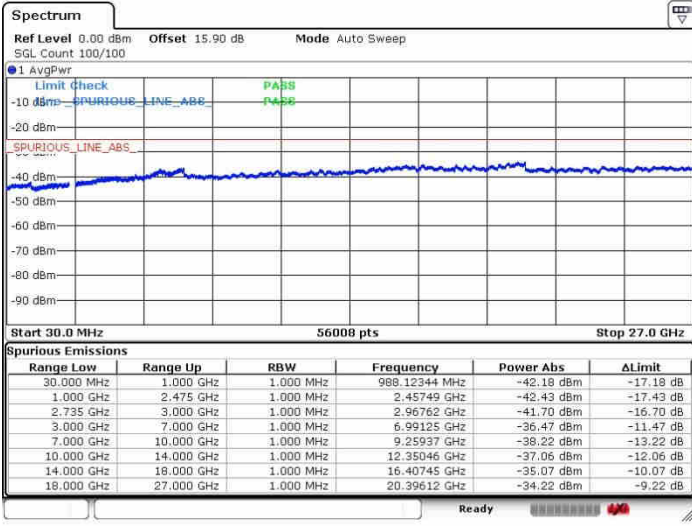

LTE Band 41 / 20MHz+20MHz

QPSK

Lowest Channel / 1RB0 and 1RB99

Lowest Channel / 1RB99 and 1RB0

Date: 28.SEP.2017 09:56:57

Date: 28.SEP.2017 09:59:12

Lowest Channel / FullRB

N/A

Date: 28.SEP.2017 09:41:29

LTE Band 41 / 20MHz+20MHz

QPSK

Middle Channel / 1RB0 and 1RB99

Middle Channel / 1RB99 and 1RB0

Date: 26.SEP.2017 09:53:26

Date: 26.SEP.2017 10:05:52

Middle Channel / FullRB

N/A

Date: 26.SEP.2017 09:44:26

LTE Band 41 / 20MHz+20MHz

QPSK

Highest Channel / 1RB0 and 1RB99

Highest Channel / 1RB99 and 1RB0

Date: 28.SEP.2017 09:51:00

Date: 28.SEP.2017 10:09:48