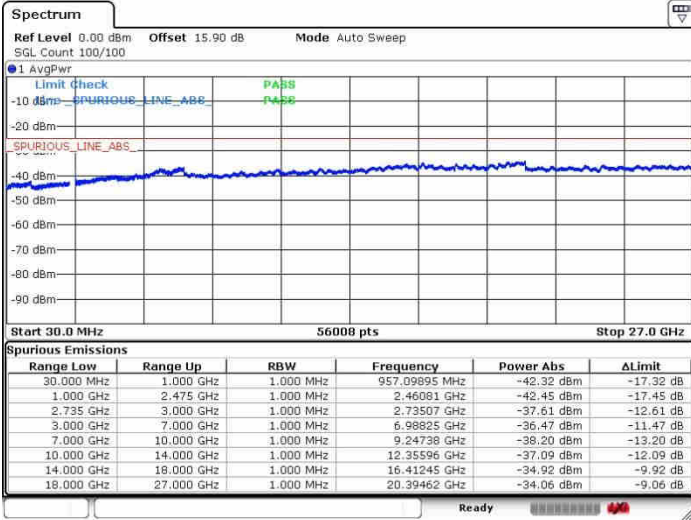

Date: 28.SEP.2017 14:26:41

LTE Band 41 / 20MHz+5MHz

QPSK

Highest Channel / 1RB0 and 1RB24

Highest Channel / 1RB99 and 1RB0

Date: 26.SEP.2017 14:32:53

Date: 26.SEP.2017 14:51:48

Highest Channel / FullRB

N/A

Date: 26.SEP.2017 14:30:13

LTE Band 41 / 20MHz+10MHz

QPSK

Lowest Channel / 1RB0 and 1RB49

Lowest Channel / 1RB99 and 1RB0

Date: 26.SEP.2017 15:08:19

Date: 26.SEP.2017 15:10:21

Lowest Channel / FullRB

N/A

Date: 26.SEP.2017 14:54:20

LTE Band 41 / 20MHz+10MHz

QPSK

Middle Channel / 1RB0 and 1RB49

Middle Channel / 1RB99 and 1RB0

Date: 26.SEP.2017 15:04:48

Date: 26.SEP.2017 15:12:49

Middle Channel / FullRB

N/A

Date: 26.SEP.2017 14:56:30

LTE Band 41 / 20MHz+10MHz

QPSK

Highest Channel / 1RB0 and 1RB49

Highest Channel / 1RB99 and 1RB0