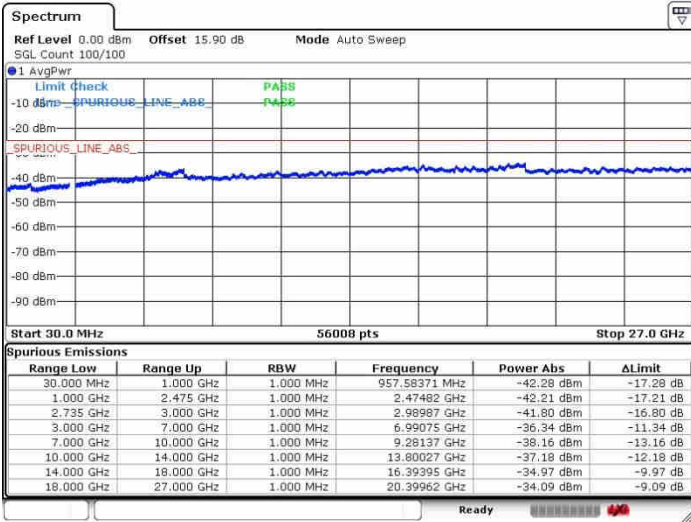

Middle Channel / FullIRB

N/A

Date: 28.SEP.2017 11:52:11

LTE Band 41 / 15MHz+15MHz

QPSK

Highest Channel / 1RB0 and 1RB74

Highest Channel / 1RB74 and 1RB0

Date: 28.SEP.2017 11:47:23

Date: 28.SEP.2017 13:37:02

Highest Channel / FullIRB

N/A

Date: 28.SEP.2017 11:44:12

LTE Band 41 / 15MHz+20MHz

QPSK

Lowest Channel / 1RB0 and 1RB99

Lowest Channel / 1RB74 and 1RB0