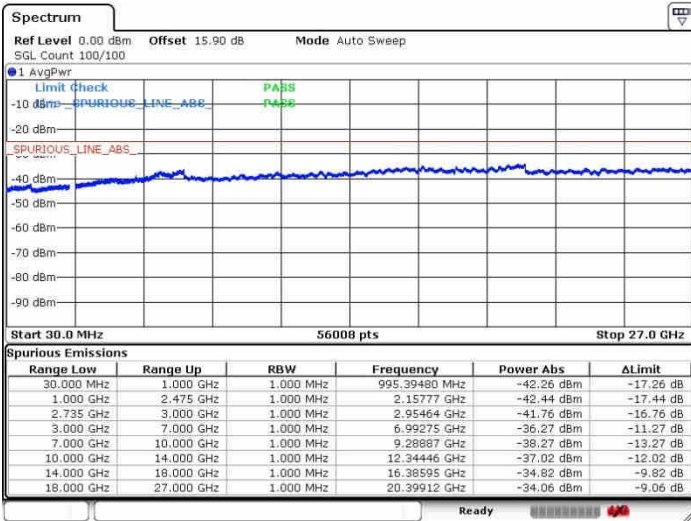

Middle Channel / FullIRB

N/A

Date: 28.SEP.2017 11:52:11

LTE Band 41 / 15MHz+15MHz

QPSK

Highest Channel / 1RB0 and 1RB74

Highest Channel / 1RB74 and 1RB0

Date: 28.SEP.2017 11:47:23

Date: 28.SEP.2017 13:37:02

Highest Channel / FullIRB

N/A

Date: 28.SEP.2017 11:44:12

LTE Band 41 / 15MHz+20MHz

QPSK

Lowest Channel / 1RB0 and 1RB99

Lowest Channel / 1RB74 and 1RB0

Date: 28.SEP.2017 13:50:47

Date: 28.SEP.2017 13:54:55

Lowest Channel / FullRB

N/A

Date: 28.SEP.2017 13:39:03

LTE Band 41 / 15MHz+20MHz

QPSK

Middle Channel / 1RB0 and 1RB9