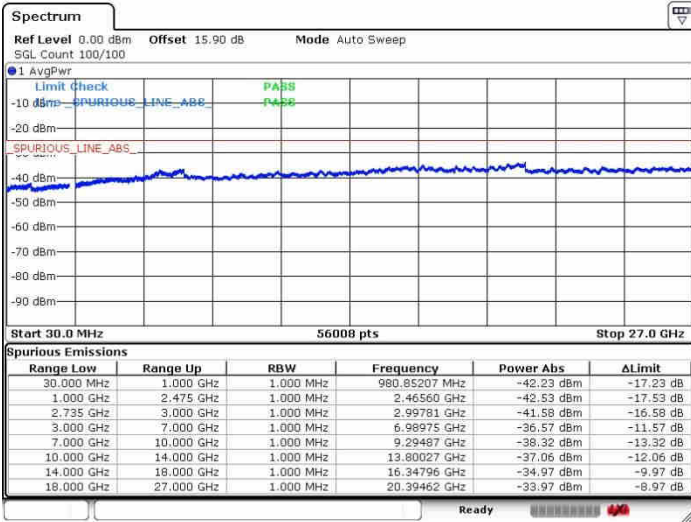

Middle Channel / FullIRB

N/A

Date: 26.SEP.2017 11:37:09

LTE Band 41 / 15MHz+15MHz

16QAM

Highest Channel / 1RB0 and 1RB74

Highest Channel / 1RB74 and 1RB0

Date: 28.SEP.2017 11:48:02

Date: 28.SEP.2017 13:37:43

Highest Channel / FullIRB

N/A

Date: 28.SEP.2017 11:45:45

LTE Band 41 / 15MHz+20MHz

16QAM

Lowest Channel / 1RB0 and 1RB99

Lowest Channel / 1RB74 and 1RB0

Date: 26.SEP.2017 13:52:16

Date: 26.SEP.2017 13:57:13

Lowest Channel / FullIRB

N/A

Date: 26.SEP.2017 13:39:45