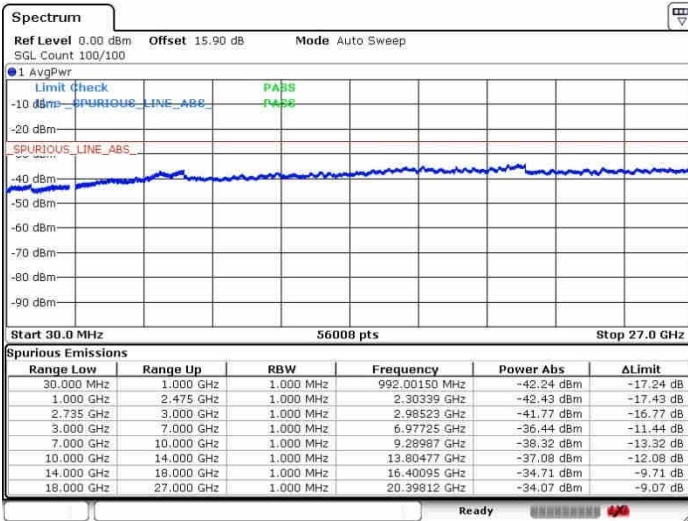

Date: 28.SEP.2017 09:41:29

LTE Band 41 / 20MHz+20MHz

QPSK

Middle Channel / 1RB0 and 1RB99

Middle Channel / 1RB99 and 1RB0

Date: 26.SEP.2017 09:53:26

Date: 26.SEP.2017 10:05:52

Middle Channel / FullRB

N/A

Date: 26.SEP.2017 09:44:26

LTE Band 41 / 20MHz+20MHz

QPSK

Highest Channel / 1RB0 and 1RB99

Highest Channel / 1RB99 and 1RB0

Date: 28.SEP.2017 09:51:00

Date: 28.SEP.2017 10:09:48

Highest Channel / FullRB

N/A

Date: 28.SEP.2017 09:47:07

LTE Band 41 / 5MHz+20MHz

16QAM

Lowest Channel / 1RB0 and 1RB99

Lowest Channel / 1RB24 and 1RB0

Date: 26.SEP.2017 10:28:30