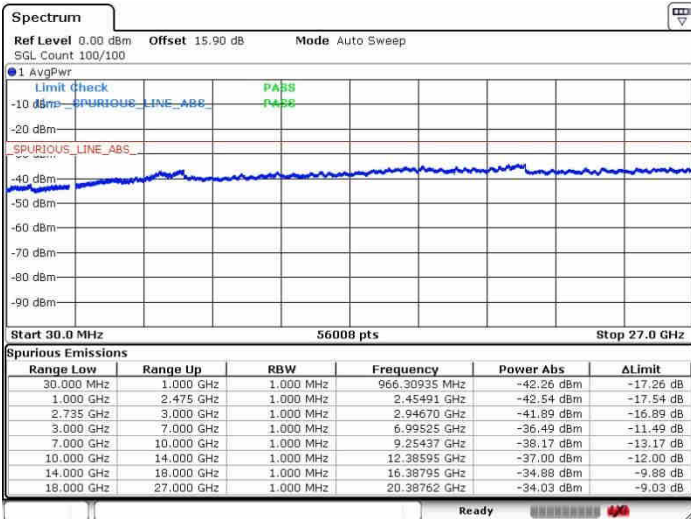

Date: 28.SEP.2017 13:37:02

Highest Channel / FullIRB

N/A

Date: 28.SEP.2017 11:44:12

LTE Band 41 / 15MHz+20MHz

QPSK

Lowest Channel / 1RB0 and 1RB99

Lowest Channel / 1RB74 and 1RB0

Date: 28.SEP.2017 13:50:47

Date: 28.SEP.2017 13:54:55

Lowest Channel / FullRB

N/A

Date: 28.SEP.2017 13:39:03

LTE Band 41 / 15MHz+20MHz

QPSK

Middle Channel / 1RB0 and 1RB9

Middle Channel / 1RB74 and 1RB0

Date: 26.SEP.2017 13:48:08

Date: 26.SEP.2017 13:58:41

Middle Channel / FullIRB

N/A

Date: 26.SEP.2017 13:41:08

LTE Band 41 / 15MHz+20MHz

QPSK

Highest Channel / 1RB0 and 1RB99

Highest Channel / 1RB74 and 1RB0

Date: 26.SEP.2017 13:45:36

Date: 26.SEP.2017 14:00:44

Highest Channel / FullRB

N/A

Date: 26.SEP.2017 13:43:18

LTE Band 41 / 20MHz+5MHz