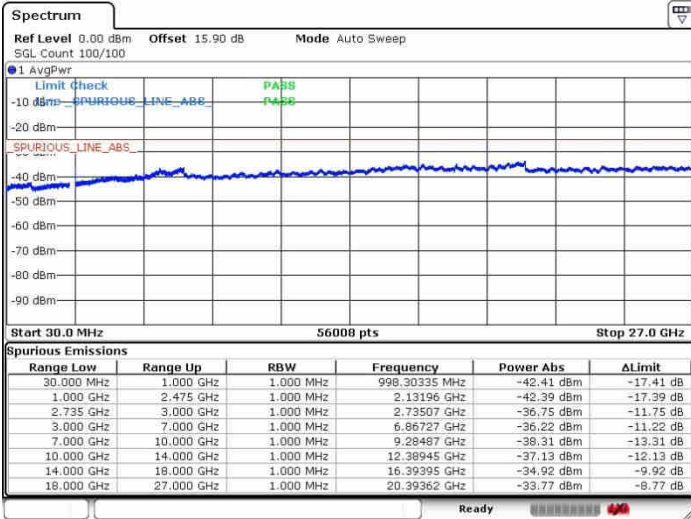

Middle Channel / 1RB0 and 1RB74

Middle Channel / 1RB99 and 1RB0

Date: 28.SEP.2017 15:33:47

Date: 28.SEP.2017 15:42:13

Middle Channel / FullIRB

N/A

Date: 28.SEP.2017 15:25:20

LTE Band 41 / 20MHz+15MHz

QPSK

Highest Channel / 1RB0 and 1RB74

Highest Channel / 1RB99 and 1RB0

Date: 28.SEP.2017 15:30:30

Date: 28.SEP.2017 15:45:26

Highest Channel / FullIRB

N/A

Date: 28.SEP.2017 15:27:53

LTE Band 41 / 20MHz+20MHz

QPSK

Lowest Channel / 1RB0 and 1RB99

Lowest Channel / 1RB99 and 1RB0

Date: 28.SEP.2017 09:56:57

Date: 28.SEP.2017 09:59:12

Lowest Channel / FullRB

N/A