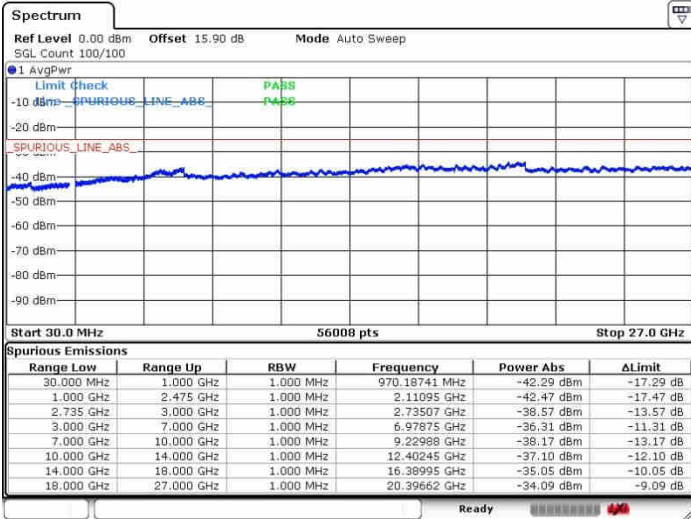

LTE Band 41 / 20MHz+5MHz

QPSK

Middle Channel / 1RB0 and 1RB24

Middle Channel / 1RB99 and 1RB0

Date: 28.SEP.2017 14:35:14

Date: 28.SEP.2017 14:49:45

Middle Channel / FullIRB

N/A

Date: 28.SEP.2017 14:26:41

LTE Band 41 / 20MHz+5MHz

QPSK

Highest Channel / 1RB0 and 1RB24

Highest Channel / 1RB99 and 1RB0

Date: 26.SEP.2017 14:32:53

Date: 26.SEP.2017 14:51:48

Highest Channel / FullRB

N/A

Date: 26.SEP.2017 14:30:13

LTE Band 41 / 20MHz+10MHz

QPSK

Lowest Channel / 1RB0 and 1RB49

Lowest Channel / 1RB99 and 1RB0

Date: 26.SEP.2017 15:08:19

Date: 26.SEP.2017 15:10:21