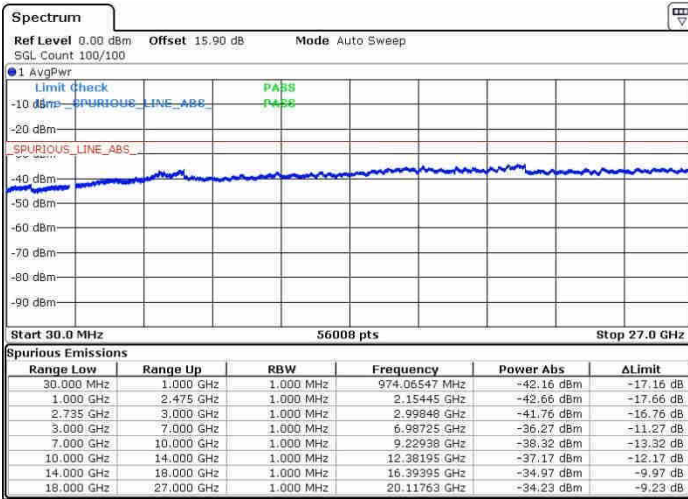

Highest Channel / 1RB24 and 1RB0

Date: 28.SEP.2017 10:23:37

Date: 28.SEP.2017 10:40:53

Highest Channel / FullRB

N/A

Date: 28.SEP.2017 10:20:42

LTE Band 41 / 10MHz+20MHz

16QAM

Lowest Channel / 1RB0 and 1RB99

Lowest Channel / 1RB49 and 1RB0

Date: 28.SEP.2017 10:49:31

Date: 28.SEP.2017 11:22:02

Lowest Channel / FullIRB

N/A

Date: 28.SEP.2017 10:42:50

LTE Band 41 / 10MHz+20MHz