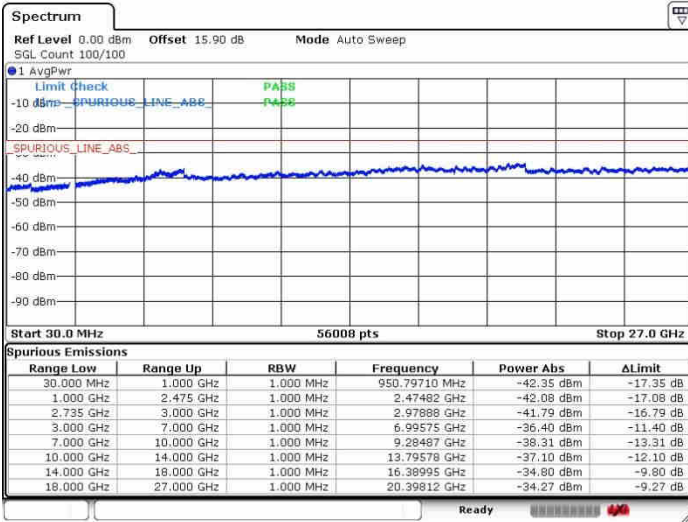

LTE Band 41 / 10MHz+20MHz

QPSK

Highest Channel / 1RB0 and 1RB99

Highest Channel / 1RB49 and 1RB0

Date: 26.SEP.2017 10:57:01

Date: 26.SEP.2017 11:17:14

Highest Channel / FullRB

N/A

Date: 26.SEP.2017 11:13:06

LTE Band 41 / 15MHz+15MHz

QPSK

Lowest Channel / 1RB0 and 1RB74

Lowest Channel / 1RB74 and 1RB0

Date: 28.SEP.2017 11:52:51

Date: 28.SEP.2017 11:56:05

Lowest Channel / FullRB