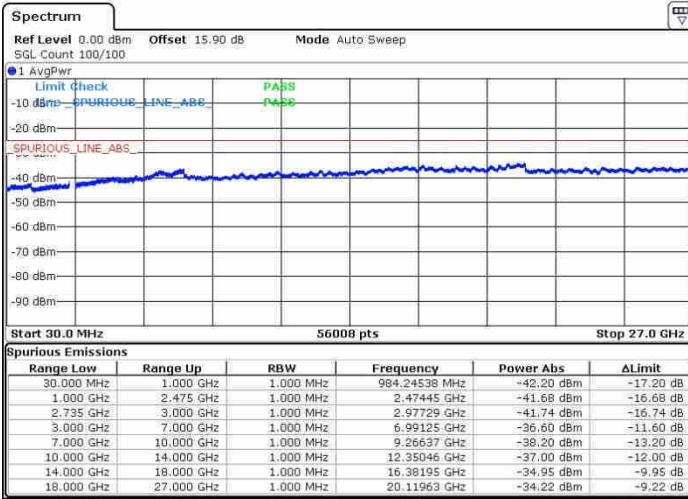

Date: 28.SEP.2017 10:26:27

Date: 28.SEP.2017 10:37:32

Middle Channel / FullIRB

N/A

Date: 28.SEP.2017 10:18:06

LTE Band 41 / 5MHz+20MHz

16QAM

Highest Channel / 1RB0 and 1RB99

Highest Channel / 1RB24 and 1RB0

Date: 28.SEP.2017 10:23:37

Date: 28.SEP.2017 10:40:53

Highest Channel / FullRB

N/A

Date: 28.SEP.2017 10:20:42

LTE Band 41 / 10MHz+20MHz

16QAM

Lowest Channel / 1RB0 and 1RB99

Lowest Channel / 1RB49 and 1RB0

Date: 28.SEP.2017 10:49:31

Date: 28.SEP.2017 11:22:02

Lowest Channel / FullIRB

N/A

Date: 28.SEP.2017 10:42:50

LTE Band 41 / 10MHz+20MHz