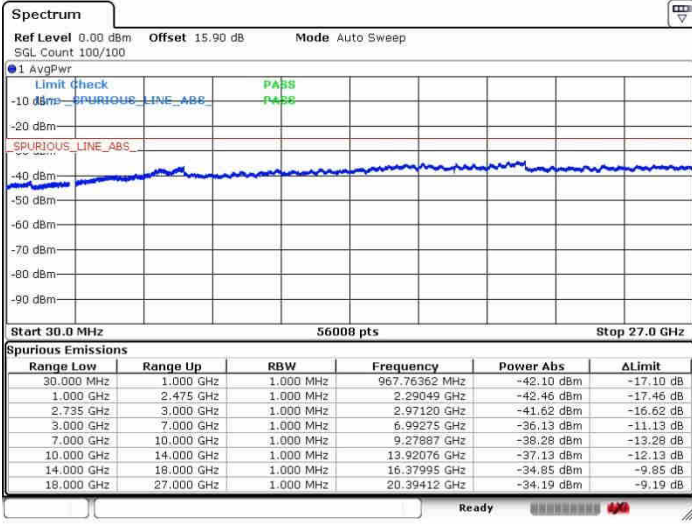

LTE Band 41 / 20MHz+20MHz

QPSK

Lowest Channel / 1RB0 and 1RB99

Lowest Channel / 1RB99 and 1RB0

Date: 28.SEP.2017 09:56:57

Date: 28.SEP.2017 09:59:12

Lowest Channel / FullRB

N/A

Date: 28.SEP.2017 09:41:29

LTE Band 41 / 20MHz+20MHz

QPSK

Middle Channel / 1RB0 and 1RB99

Middle Channel / 1RB99 and 1RB0

Date: 26.SEP.2017 09:53:26

Date: 26.SEP.2017 10:05:52

Middle Channel / FullRB

N/A

Date: 26.SEP.2017 09:44:26

LTE Band 41 / 20MHz+20MHz

QPSK

Highest Channel / 1RB0 and 1RB99

Highest Channel / 1RB99 and 1RB0

Date: 28.SEP.2017 09:51:00

Date: 28.SEP.2017 10:09:48

Highest Channel / FullRB

N/A

Date: 28.SEP.2017 09:47:07

LTE Band 41 / 5MHz+20MHz

16QAM

Lowest Channel / 1RB0 and 1RB99

Lowest Channel / 1RB24 and 1RB0

Date: 26.SEP.2017 10:28:30