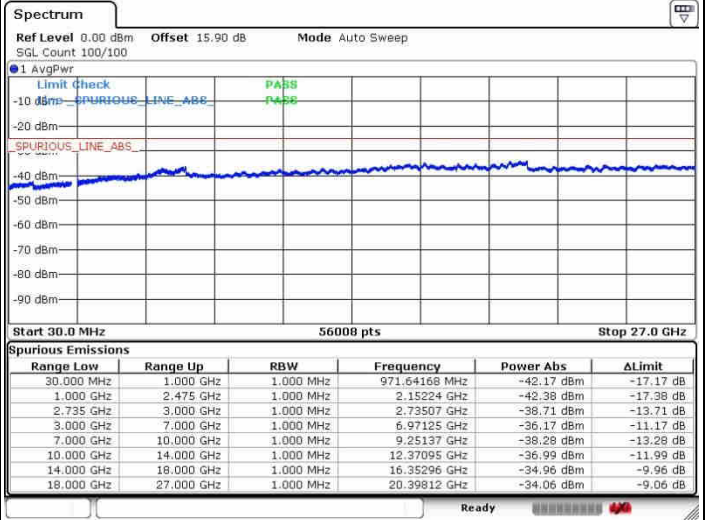

Highest Channel / 1RB0 and 1RB99

Highest Channel / 1RB74 and 1RB0

Date: 26.SEP.2017 13:45:36

Date: 26.SEP.2017 14:00:44

Highest Channel / FullRB

N/A

Date: 26.SEP.2017 13:43:18

LTE Band 41 / 20MHz+5MHz

QPSK

Lowest Channel / 1RB0 and 1RB24

Lowest Channel / 1RB99 and 1RB0

Date: 28.SEP.2017 14:43:12

Date: 28.SEP.2017 14:46:30

Lowest Channel / FullRB

N/A

Date: 28.SEP.2017 14:20:33