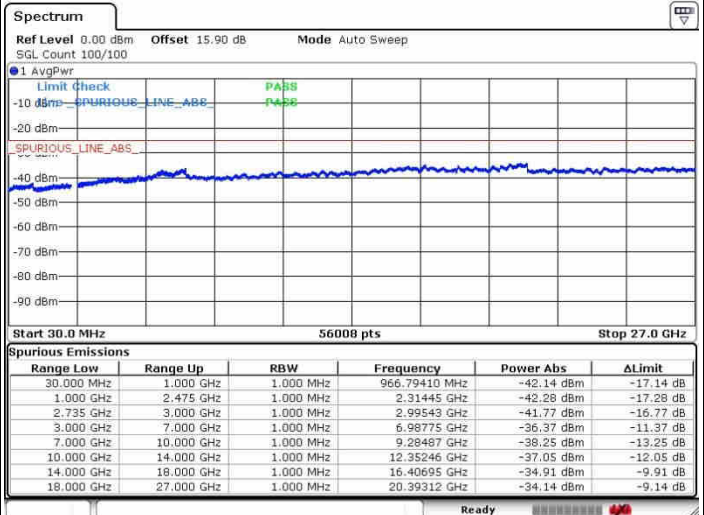

N/A

Date: 26.SEP.2017 09:44:26

LTE Band 41 / 20MHz+20MHz

QPSK

Highest Channel / 1RB0 and 1RB99

Highest Channel / 1RB99 and 1RB0

Date: 28.SEP.2017 09:51:00

Date: 28.SEP.2017 10:09:48

Highest Channel / FullRB

N/A

Date: 28.SEP.2017 09:47:07

LTE Band 41 / 5MHz+20MHz

16QAM

Lowest Channel / 1RB0 and 1RB99

Lowest Channel / 1RB24 and 1RB0

Date: 26.SEP.2017 10:28:30

Date: 26.SEP.2017 10:31:33

Lowest Channel / FullIRB

N/A

Date: 26.SEP.2017 10:14:58

LTE Band 41 / 5MHz+20MHz

16QAM

Middle Channel / 1RB0 and 1RB99

Middle Channel / 1RB24 and 1RB0