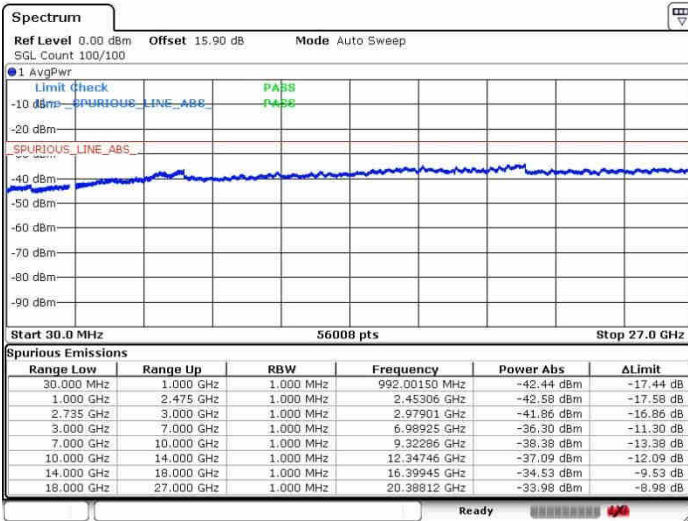

Middle Channel / FullIRB

N/A

Date: 26.SEP.2017 11:37:09

LTE Band 41 / 15MHz+15MHz

16QAM

Highest Channel / 1RB0 and 1RB74

Highest Channel / 1RB74 and 1RB0

Date: 28.SEP.2017 11:48:02

Date: 28.SEP.2017 13:37:43

Highest Channel / FullIRB

N/A

Date: 28.SEP.2017 11:45:45

LTE Band 41 / 15MHz+20MHz

16QAM

Lowest Channel / 1RB0 and 1RB99

Lowest Channel / 1RB74 and 1RB0