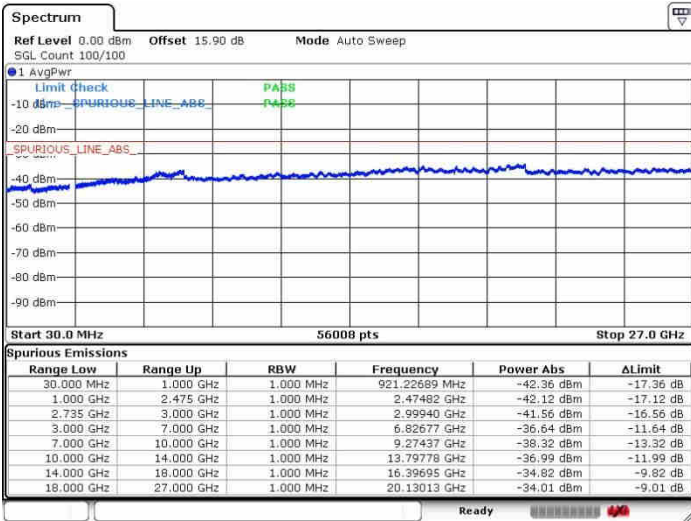

Date: 26.SEP.2017 11:15:21

LTE Band 41 / 15MHz+15MHz

16QAM

Lowest Channel / 1RB0 and 1RB74

Lowest Channel / 1RB74 and 1RB0

Date: 28.SEP.2017 11:53:38

Date: 28.SEP.2017 11:56:51

Lowest Channel / FullIRB

N/A

Date: 28.SEP.2017 11:24:55

LTE Band 41 / 15MHz+15MHz

16QAM

Middle Channel / 1RB0 and 1RB74

Middle Channel / 1RB74 and 1RB0

Date: 26.SEP.2017 11:51:26

Date: 26.SEP.2017 13:35:28

Middle Channel / FullIRB

N/A

Date: 26.SEP.2017 11:37:09

LTE Band 41 / 15MHz+15MHz

16QAM

Highest Channel / 1RB0 and 1RB74

Highest Channel / 1RB74 and 1RB0

Date: 28.SEP.2017 11:48:02

Date: 28.SEP.2017 13:37:43

Highest Channel / FullIRB

N/A

Date: 28.SEP.2017 11:45:45

LTE Band 41 / 15MHz+20MHz

16QAM

Lowest Channel / 1RB0 and 1RB99

Lowest Channel / 1RB74 and 1RB0