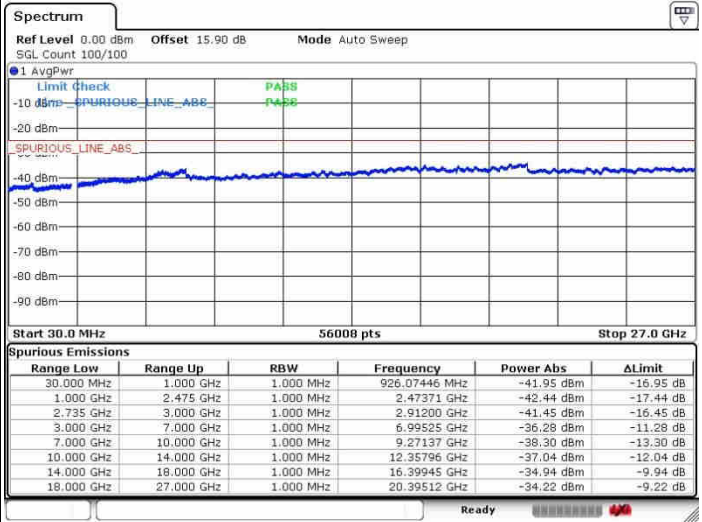

Date: 26.SEP.2017 10:31:33

Lowest Channel / FullIRB

N/A

Date: 26.SEP.2017 10:14:58

LTE Band 41 / 5MHz+20MHz

16QAM

Middle Channel / 1RB0 and 1RB99

Middle Channel / 1RB24 and 1RB0

Date: 28.SEP.2017 10:26:27

Date: 28.SEP.2017 10:37:32

Middle Channel / FullIRB

N/A

Date: 28.SEP.2017 10:18:06

LTE Band 41 / 5MHz+20MHz

16QAM

Highest Channel / 1RB0 and 1RB99

Highest Channel / 1RB24 and 1RB0

Date: 28.SEP.2017 10:23:37

Date: 28.SEP.2017 10:40:53

Highest Channel / FullRB

N/A

Date: 28.SEP.2017 10:20:42

LTE Band 41 / 10MHz+20MHz

16QAM

Lowest Channel / 1RB0 and 1RB99

Lowest Channel / 1RB49 and 1RB0

Date: 28.SEP.2017 10:49:31

Date: 28.SEP.2017 11:22:02

Lowest Channel / FullIRB

N/A

Date: 28.SEP.2017 10:42:50

LTE Band 41 / 10MHz+20MHz