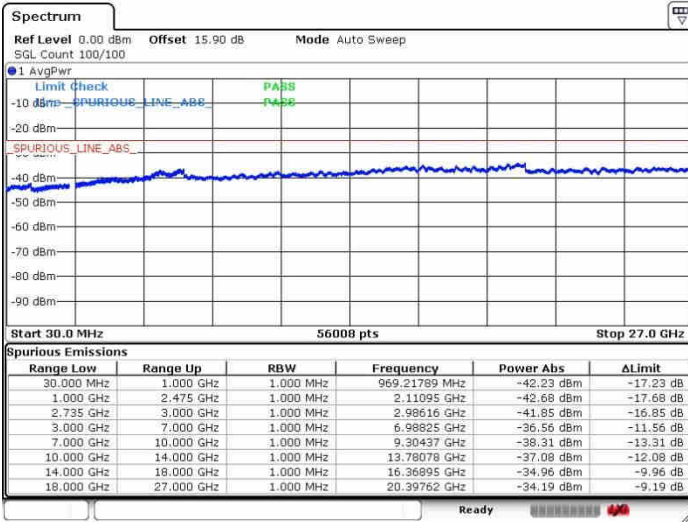

Date: 26.SEP.2017 10:31:33

Lowest Channel / FullIRB

N/A

Date: 26.SEP.2017 10:14:58

LTE Band 41 / 5MHz+20MHz

16QAM

Middle Channel / 1RB0 and 1RB99

Middle Channel / 1RB24 and 1RB0

Date: 28.SEP.2017 10:26:27

Date: 28.SEP.2017 10:37:32

Middle Channel / FullIRB

N/A

Date: 28.SEP.2017 10:18:06

LTE Band 41 / 5MHz+20MHz

16QAM

Highest Channel / 1RB0 and 1RB99

Highest Channel / 1RB24 and 1RB0

Date: 28.SEP.2017 10:23:37

Date: 28.SEP.2017 10:40:53

Highest Channel / FullRB

N/A

Date: 28.SEP.2017 10:20:42

LTE Band 41 / 10MHz+20MHz

16QAM

Lowest Channel / 1RB0 and 1RB99

Lowest Channel / 1RB49 and 1RB0

Date: 28.SEP.2017 10:49:31

Date: 28.SEP.2017 11:22:02

Lowest Channel / FullIRB

N/A

Date: 28.SEP.2017 10:42:50

LTE Band 41 / 10MHz+20MHz