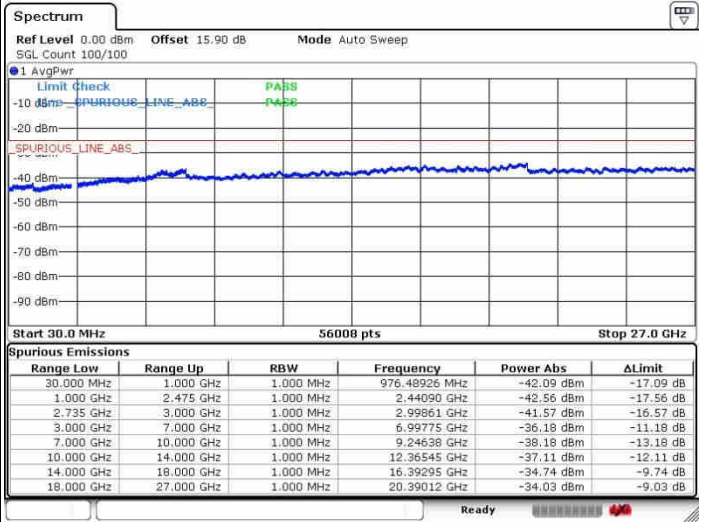

Middle Channel / FullIRB

N/A

Date: 26.SEP.2017 11:37:09

LTE Band 41 / 15MHz+15MHz

16QAM

Highest Channel / 1RB0 and 1RB74

Highest Channel / 1RB74 and 1RB0

Date: 28.SEP.2017 11:48:02

Date: 28.SEP.2017 13:37:43

Highest Channel / FullIRB

N/A

Date: 28.SEP.2017 11:45:45

LTE Band 41 / 15MHz+20MHz

16QAM

Lowest Channel / 1RB0 and 1RB99

Lowest Channel / 1RB74 and 1RB0