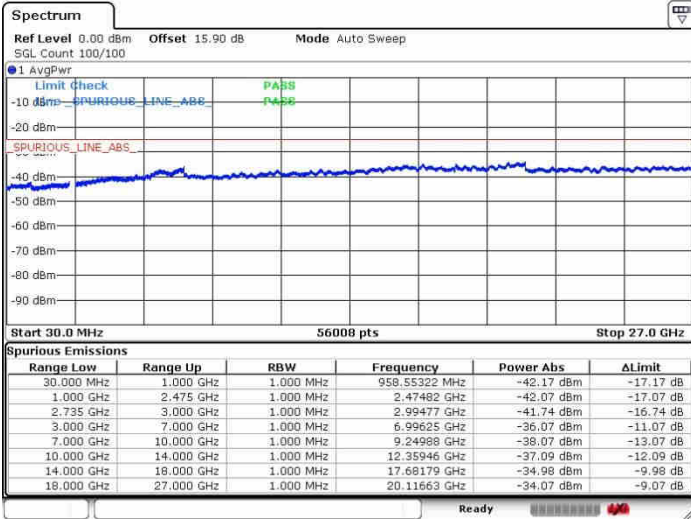

Date: 26.SEP.2017 11:13:06

LTE Band 41 / 15MHz+15MHz

QPSK

Lowest Channel / 1RB0 and 1RB74

Lowest Channel / 1RB74 and 1RB0

Date: 28.SEP.2017 11:52:51

Date: 28.SEP.2017 11:56:05

Lowest Channel / FullRB

N/A

Date: 28.SEP.2017 11:24:04

LTE Band 41 / 15MHz+15MHz

QPSK

Middle Channel / 1RB0 and 1RB74

Middle Channel / 1RB74 and 1RB0

Date: 28.SEP.2017 11:50:04

Date: 28.SEP.2017 13:34:30

Middle Channel / FullIRB

N/A

Date: 28.SEP.2017 11:52:11

LTE Band 41 / 15MHz+15MHz

QPSK

Highest Channel / 1RB0 and 1RB74

Highest Channel / 1RB74 and 1RB0

Date: 28.SEP.2017 11:47:23

Date: 28.SEP.2017 13:37:02

Highest Channel / FullIRB

N/A

Date: 28.SEP.2017 11:44:12

LTE Band 41 / 15MHz+20MHz

QPSK

Lowest Channel / 1RB0 and 1RB99

Lowest Channel / 1RB74 and 1RB0