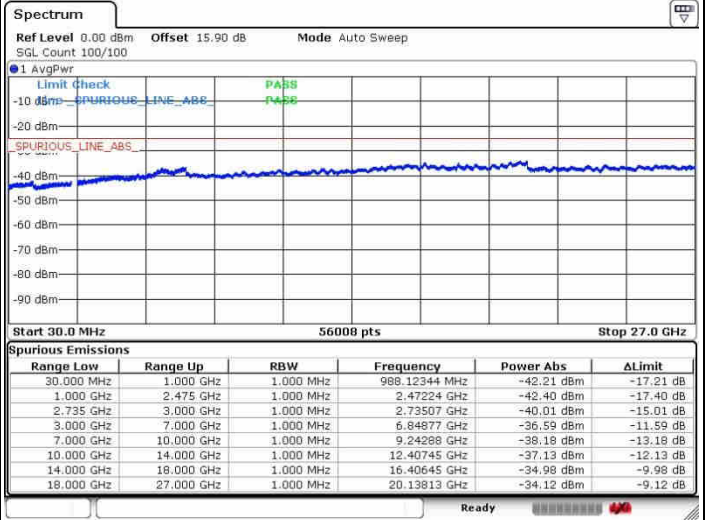

Lowest Channel / 1RB99 and 1RB0

Date: 26.SEP.2017 15:36:15

Date: 26.SEP.2017 15:38:38

Lowest Channel / FullRB

N/A

Date: 26.SEP.2017 15:22:59

LTE Band 41 / 20MHz+15MHz

QPSK

Middle Channel / 1RB0 and 1RB74

Middle Channel / 1RB99 and 1RB0

Date: 28.SEP.2017 15:33:47

Date: 28.SEP.2017 15:42:13

Middle Channel / FullIRB

N/A

Date: 28.SEP.2017 15:25:20

LTE Band 41 / 20MHz+15MHz

QPSK

Highest Channel / 1RB0 and 1RB74

Highest Channel / 1RB99 and 1RB0

Date: 28.SEP.2017 15:30:30

Date: 28.SEP.2017 15:45:26

Highest Channel / FullIRB

N/A

Date: 28.SEP.2017 15:27:53