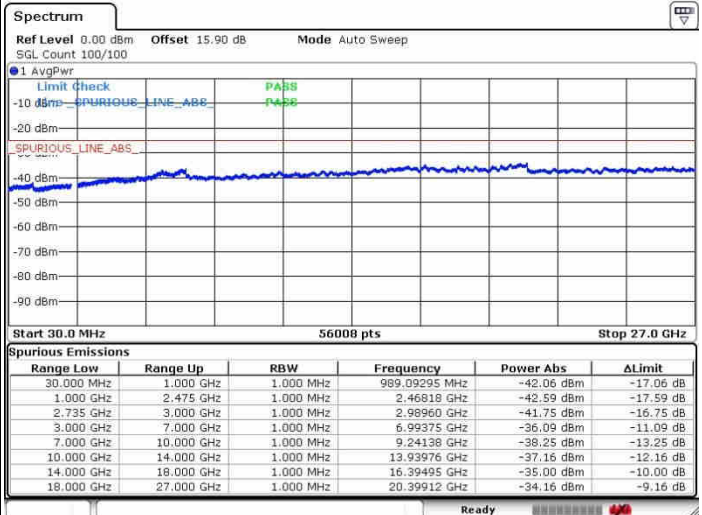

LTE Band 41 / 10MHz+20MHz

16QAM

Highest Channel / 1RB0 and 1RB99

Highest Channel / 1RB49 and 1RB0

Date: 26.SEP.2017 10:57:52

Date: 26.SEP.2017 11:18:04

Highest Channel / FullIRB

N/A

Date: 26.SEP.2017 11:15:21

LTE Band 41 / 15MHz+15MHz

16QAM

Lowest Channel / 1RB0 and 1RB74

Lowest Channel / 1RB74 and 1RB0

Date: 28.SEP.2017 11:53:38

Date: 28.SEP.2017 11:56:51

Lowest Channel / FullIRB