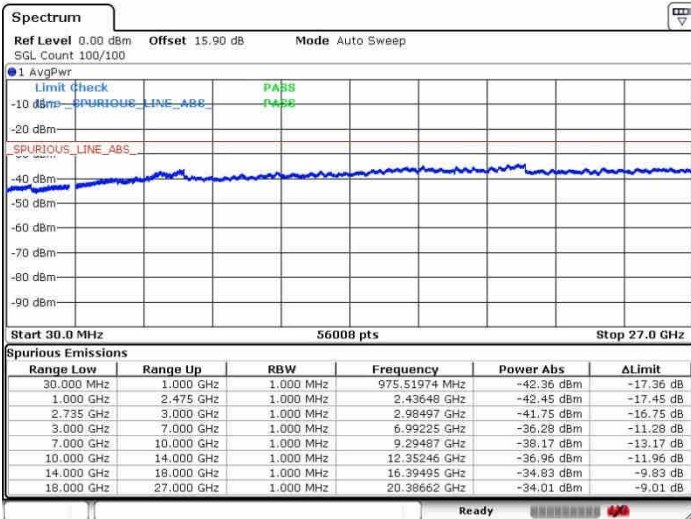

Middle Channel / 1RB74 and 1RB0

Date: 26.SEP.2017 13:48:08

Date: 26.SEP.2017 13:58:41

Middle Channel / FullIRB

N/A

Date: 26.SEP.2017 13:41:08

LTE Band 41 / 15MHz+20MHz

QPSK

Highest Channel / 1RB0 and 1RB99

Highest Channel / 1RB74 and 1RB0

Date: 26.SEP.2017 13:45:36

Date: 26.SEP.2017 14:00:44

Highest Channel / FullRB

N/A

Date: 26.SEP.2017 13:43:18

LTE Band 41 / 20MHz+5MHz

QPSK

Lowest Channel / 1RB0 and 1RB24

Lowest Channel / 1RB99 and 1RB0

Date: 28.SEP.2017 14:43:12

Date: 28.SEP.2017 14:46:30

Lowest Channel / FullRB

N/A

Date: 28.SEP.2017 14:20:33