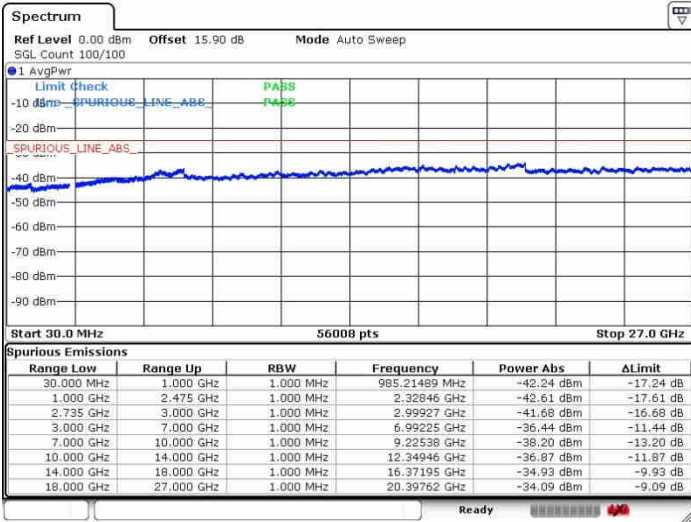

Middle Channel / FullIRB

N/A

Date: 28.SEP.2017 11:52:11

LTE Band 41 / 15MHz+15MHz

QPSK

Highest Channel / 1RB0 and 1RB74

Highest Channel / 1RB74 and 1RB0

Date: 28.SEP.2017 11:47:23

Date: 28.SEP.2017 13:37:02

Highest Channel / FullIRB

N/A

Date: 28.SEP.2017 11:44:12

LTE Band 41 / 15MHz+20MHz

QPSK

Lowest Channel / 1RB0 and 1RB99

Lowest Channel / 1RB74 and 1RB0

Date: 28.SEP.2017 13:50:47

Date: 28.SEP.2017 13:54:55

Lowest Channel / FullRB

N/A

Date: 28.SEP.2017 13:39:03

LTE Band 41 / 15MHz+20MHz

QPSK

Middle Channel / 1RB0 and 1RB9