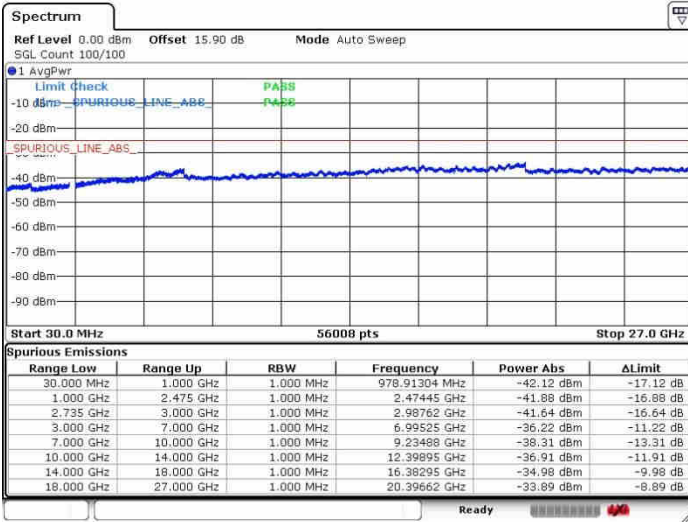

Middle Channel / FullIRB

N/A

Date: 26.SEP.2017 11:37:09

LTE Band 41 / 15MHz+15MHz

16QAM

Highest Channel / 1RB0 and 1RB74

Highest Channel / 1RB74 and 1RB0

Date: 28.SEP.2017 11:48:02

Date: 28.SEP.2017 13:37:43

Highest Channel / FullIRB

N/A

Date: 28.SEP.2017 11:45:45

LTE Band 41 / 15MHz+20MHz

16QAM

Lowest Channel / 1RB0 and 1RB99

Lowest Channel / 1RB74 and 1RB0