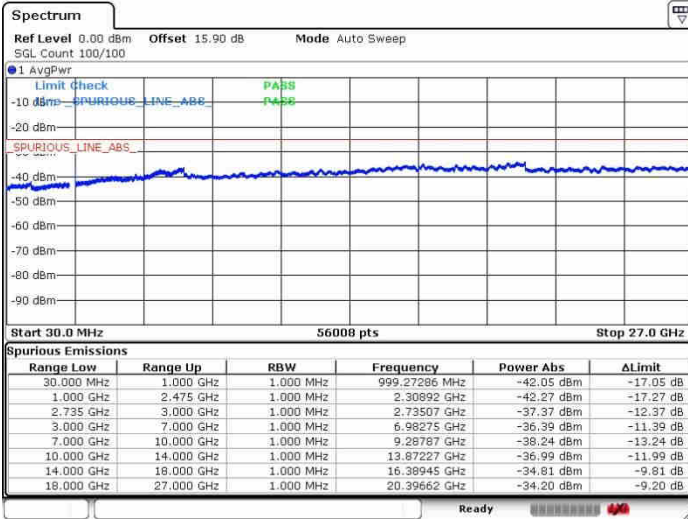

Lowest Channel / FullRB

N/A

Date: 26.SEP.2017 14:54:20

LTE Band 41 / 20MHz+10MHz

QPSK

Middle Channel / 1RB0 and 1RB49

Middle Channel / 1RB99 and 1RB0

Date: 26.SEP.2017 15:04:48

Date: 26.SEP.2017 15:12:49

Middle Channel / FullRB

N/A

Date: 26.SEP.2017 14:56:30

LTE Band 41 / 20MHz+10MHz

QPSK

Highest Channel / 1RB0 and 1RB49

Highest Channel / 1RB99 and 1RB0

Date: 26.SEP.2017 15:01:31

Date: 26.SEP.2017 15:18:01

Highest Channel / FullIRB

N/A

Date: 26.SEP.2017 14:58:46

LTE Band 41 / 20MHz+15MHz

QPSK

Lowest Channel / 1RB0 and 1RB74

Lowest Channel / 1RB99 and 1RB0

Date: 26.SEP.2017 15:36:15

Date: 26.SEP.2017 15:38:38

Lowest Channel / FullRB

N/A

Date: 26.SEP.2017 15:22:59

LTE Band 41 / 20MHz+15MHz

QPSK