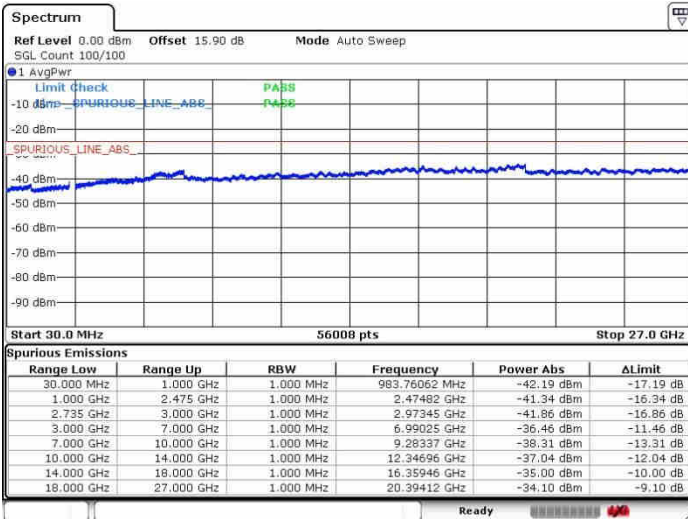

LTE Band 41 / 10MHz+20MHz

QPSK

Highest Channel / 1RB0 and 1RB99

Highest Channel / 1RB49 and 1RB0

Date: 26.SEP.2017 10:57:01

Date: 26.SEP.2017 11:17:14

Highest Channel / FullRB

N/A

Date: 26.SEP.2017 11:13:06

LTE Band 41 / 15MHz+15MHz

QPSK

Lowest Channel / 1RB0 and 1RB74

Lowest Channel / 1RB74 and 1RB0

Date: 28.SEP.2017 11:52:51

Date: 28.SEP.2017 11:56:05

Lowest Channel / FullRB