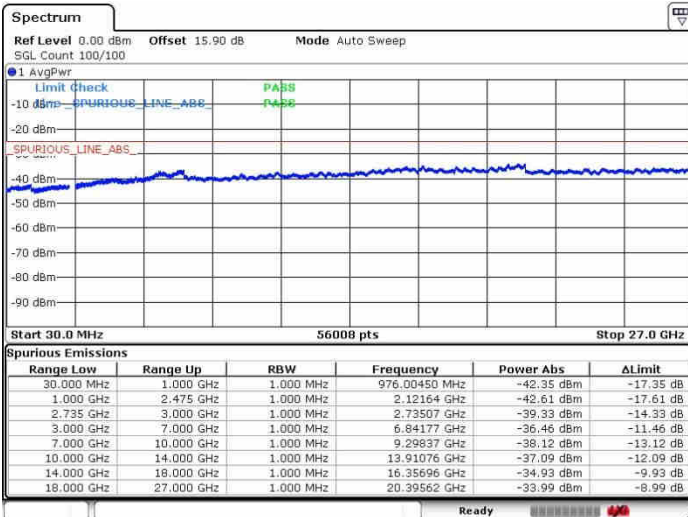

QPSK

Lowest Channel / 1RB0 and 1RB24

Lowest Channel / 1RB99 and 1RB0

Date: 28.SEP.2017 14:43:12

Date: 28.SEP.2017 14:46:30

Lowest Channel / FullRB

N/A

Date: 28.SEP.2017 14:20:33

LTE Band 41 / 20MHz+5MHz

QPSK

Middle Channel / 1RB0 and 1RB24

Middle Channel / 1RB99 and 1RB0

Date: 28.SEP.2017 14:35:14

Date: 28.SEP.2017 14:49:45

Middle Channel / FullIRB

N/A

Date: 28.SEP.2017 14:26:41

LTE Band 41 / 20MHz+5MHz

QPSK

Highest Channel / 1RB0 and 1RB24

Highest Channel / 1RB99 and 1RB0

Date: 26.SEP.2017 14:32:53

Date: 26.SEP.2017 14:51:48

Highest Channel / FullRB