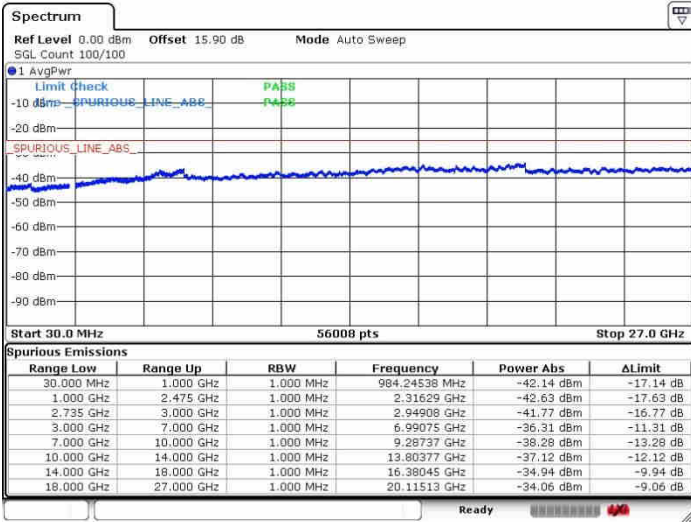

Highest Channel / FullRB

N/A

Date: 28.SEP.2017 09:47:07

LTE Band 41 / 5MHz+20MHz

16QAM

Lowest Channel / 1RB0 and 1RB99

Lowest Channel / 1RB24 and 1RB0

Date: 26.SEP.2017 10:28:30

Date: 26.SEP.2017 10:31:33

Lowest Channel / FullIRB

N/A

Date: 26.SEP.2017 10:14:58

LTE Band 41 / 5MHz+20MHz

16QAM

Middle Channel / 1RB0 and 1RB99

Middle Channel / 1RB24 and 1RB0

Date: 28.SEP.2017 10:26:27

Date: 28.SEP.2017 10:37:32

Middle Channel / FullIRB

N/A

Date: 28.SEP.2017 10:18:06

LTE Band 41 / 5MHz+20MHz

16QAM

Highest Channel / 1RB0 and 1RB99

Highest Channel / 1RB24 and 1RB0

Date: 28.SEP.2017 10:23:37

Date: 28.SEP.2017 10:40:53

Highest Channel / FullRB

N/A

Date: 28.SEP.2017 10:20:42

LTE Band 41 / 10MHz+20MHz

16QAM