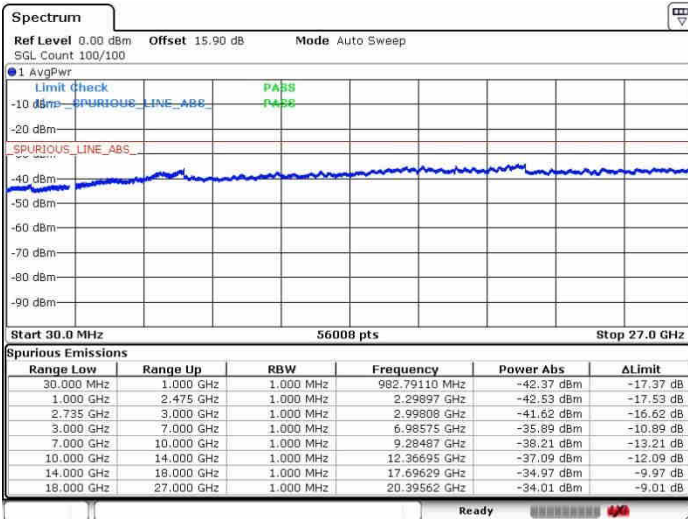

Date: 28.SEP.2017 10:26:27

Date: 28.SEP.2017 10:37:32

Middle Channel / FullIRB

N/A

Date: 28.SEP.2017 10:18:06

LTE Band 41 / 5MHz+20MHz

16QAM

Highest Channel / 1RB0 and 1RB99

Highest Channel / 1RB24 and 1RB0

Date: 28.SEP.2017 10:23:37

Date: 28.SEP.2017 10:40:53

Highest Channel / FullRB

N/A

Date: 28.SEP.2017 10:20:42

LTE Band 41 / 10MHz+20MHz

16QAM

Lowest Channel / 1RB0 and 1RB99

Lowest Channel / 1RB49 and 1RB0

Date: 28.SEP.2017 10:49:31

Date: 28.SEP.2017 11:22:02

Lowest Channel / FullIRB

N/A

Date: 28.SEP.2017 10:42:50

LTE Band 41 / 10MHz+20MHz