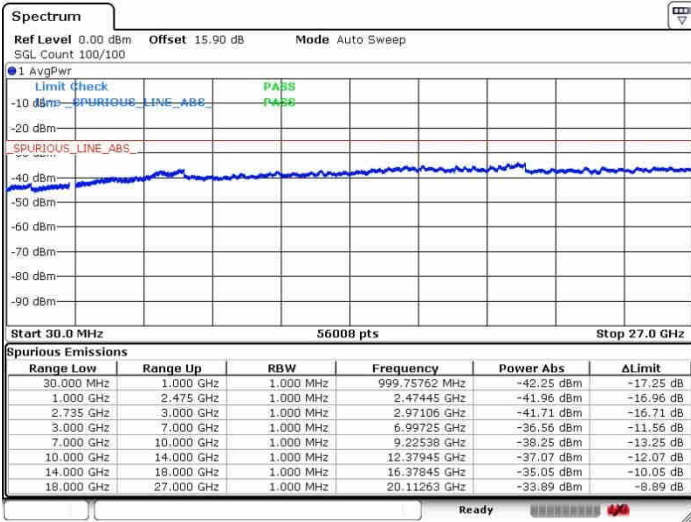

Date: 26.SEP.2017 11:15:21

LTE Band 41 / 15MHz+15MHz

16QAM

Lowest Channel / 1RB0 and 1RB74

Lowest Channel / 1RB74 and 1RB0

Date: 28.SEP.2017 11:53:38

Date: 28.SEP.2017 11:56:51

Lowest Channel / FullIRB

N/A

Date: 28.SEP.2017 11:24:55

LTE Band 41 / 15MHz+15MHz

16QAM

Middle Channel / 1RB0 and 1RB74

Middle Channel / 1RB74 and 1RB0

Date: 26.SEP.2017 11:51:26

Date: 26.SEP.2017 13:35:28

Middle Channel / FullIRB

N/A

Date: 26.SEP.2017 11:37:09

LTE Band 41 / 15MHz+15MHz

16QAM

Highest Channel / 1RB0 and 1RB74

Highest Channel / 1RB74 and 1RB0

Date: 28.SEP.2017 11:48:02

Date: 28.SEP.2017 13:37:43

Highest Channel / FullIRB

N/A

Date: 28.SEP.2017 11:45:45

LTE Band 41 / 15MHz+20MHz

16QAM

Lowest Channel / 1RB0 and 1RB99

Lowest Channel / 1RB74 and 1RB0