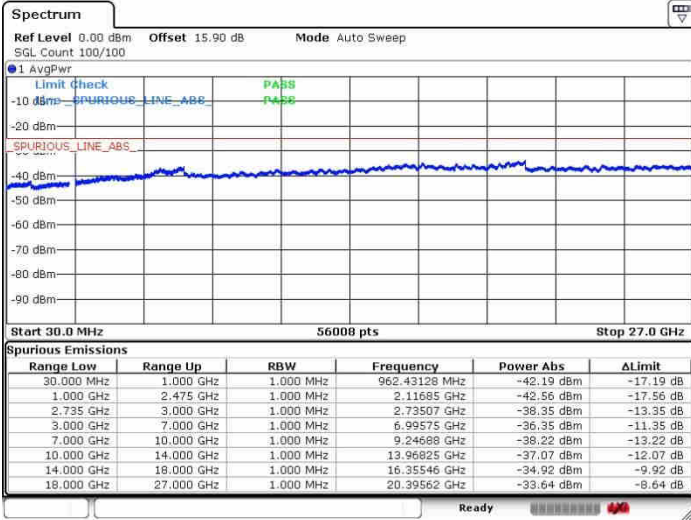

Middle Channel / 1RB74 and 1RB0

Date: 26.SEP.2017 13:48:08

Date: 26.SEP.2017 13:58:41

Middle Channel / FullIRB

N/A

Date: 26.SEP.2017 13:41:08

LTE Band 41 / 15MHz+20MHz

QPSK

Highest Channel / 1RB0 and 1RB99

Highest Channel / 1RB74 and 1RB0

Date: 26.SEP.2017 13:45:36

Date: 26.SEP.2017 14:00:44

Highest Channel / FullRB

N/A

Date: 26.SEP.2017 13:43:18

LTE Band 41 / 20MHz+5MHz

QPSK

Lowest Channel / 1RB0 and 1RB24

Lowest Channel / 1RB99 and 1RB0

Date: 28.SEP.2017 14:43:12

Date: 28.SEP.2017 14:46:30

Lowest Channel / FullRB

N/A

Date: 28.SEP.2017 14:20:33