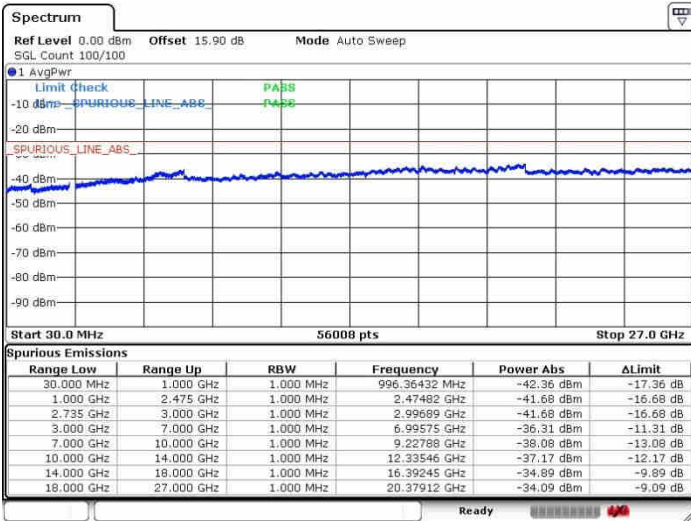

Highest Channel / 1RB24 and 1RB0

Date: 28.SEP.2017 10:23:37

Date: 28.SEP.2017 10:40:53

Highest Channel / FullRB

N/A

Date: 28.SEP.2017 10:20:42

LTE Band 41 / 10MHz+20MHz

16QAM

Lowest Channel / 1RB0 and 1RB99

Lowest Channel / 1RB49 and 1RB0

Date: 28.SEP.2017 10:49:31

Date: 28.SEP.2017 11:22:02

Lowest Channel / FullIRB

N/A

Date: 28.SEP.2017 10:42:50

LTE Band 41 / 10MHz+20MHz

16QAM

MiddleChannel / 1RB0 and 1RB99

Middle Channel / 1RB49 and 1RB0

Date: 28.SEP.2017 10:54:22

Date: 28.SEP.2017 11:20:28

Middle Channel / FullIRB

N/A

Date: 28.SEP.2017 11:10:47

LTE Band 41 / 10MHz+20MHz

16QAM

Highest Channel / 1RB0 and 1RB99

Highest Channel / 1RB49 and 1RB0

Date: 26.SEP.2017 10:57:52

Date: 26.SEP.2017 11:18:04

Highest Channel / FullIRB

N/A