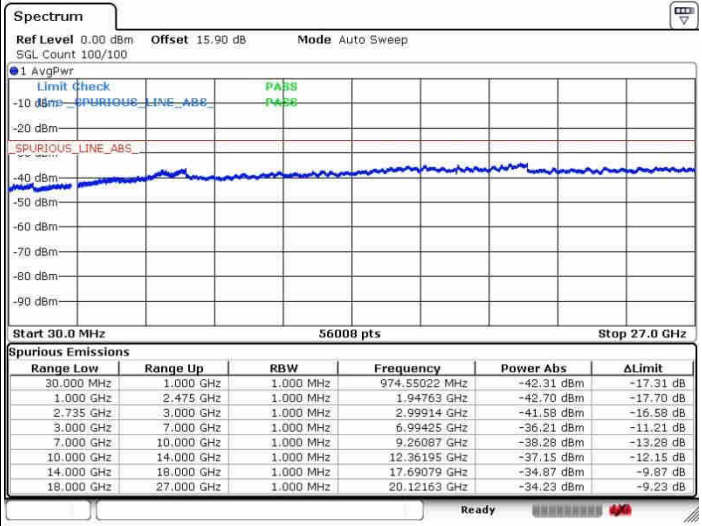

Middle Channel / 1RB0 and 1RB74

Middle Channel / 1RB99 and 1RB0

Date: 28.SEP.2017 15:33:47

Date: 28.SEP.2017 15:42:13

Middle Channel / FullIRB

N/A

Date: 28.SEP.2017 15:25:20

LTE Band 41 / 20MHz+15MHz

QPSK

Highest Channel / 1RB0 and 1RB74

Highest Channel / 1RB99 and 1RB0

Date: 28.SEP.2017 15:30:30

Date: 28.SEP.2017 15:45:26

Highest Channel / FullIRB

N/A

Date: 28.SEP.2017 15:27:53

LTE Band 41 / 20MHz+20MHz

QPSK

Lowest Channel / 1RB0 and 1RB99

Lowest Channel / 1RB99 and 1RB0

Date: 28.SEP.2017 09:56:57

Date: 28.SEP.2017 09:59:12

Lowest Channel / FullRB

N/A