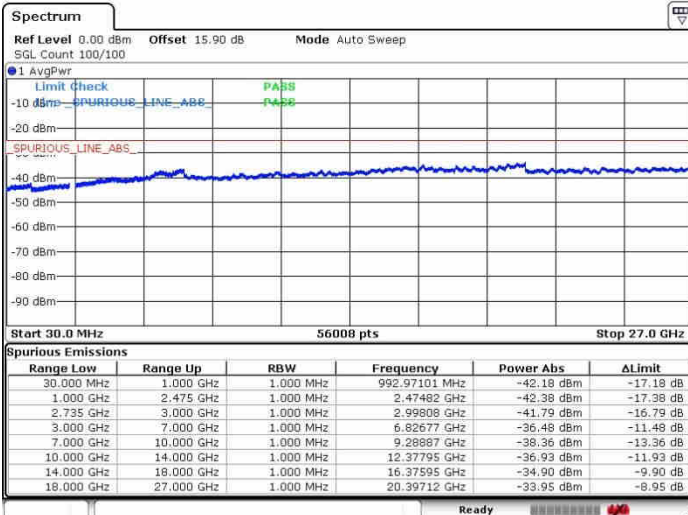

LTE Band 41 / 10MHz+20MHz

16QAM

Highest Channel / 1RB0 and 1RB99

Highest Channel / 1RB49 and 1RB0

Date: 26.SEP.2017 10:57:52

Date: 26.SEP.2017 11:18:04

Highest Channel / FullIRB

N/A

Date: 26.SEP.2017 11:15:21

LTE Band 41 / 15MHz+15MHz

16QAM

Lowest Channel / 1RB0 and 1RB74

Lowest Channel / 1RB74 and 1RB0

Date: 28.SEP.2017 11:53:38

Date: 28.SEP.2017 11:56:51

Lowest Channel / FullIRB