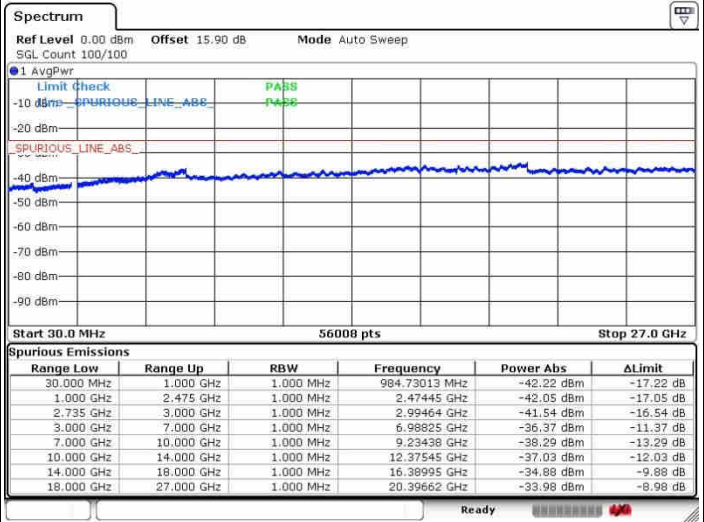

Lowest Channel / 1RB0 and 1RB99

Lowest Channel / 1RB49 and 1RB0

Date: 28.SEP.2017 10:49:31

Date: 28.SEP.2017 11:22:02

Lowest Channel / FullIRB

N/A

Date: 28.SEP.2017 10:42:50

LTE Band 41 / 10MHz+20MHz

16QAM

MiddleChannel / 1RB0 and 1RB99

Middle Channel / 1RB49 and 1RB0

Date: 28.SEP.2017 10:54:22

Date: 28.SEP.2017 11:20:28

Middle Channel / FullIRB

N/A

Date: 28.SEP.2017 11:10:47

LTE Band 41 / 10MHz+20MHz

16QAM

Highest Channel / 1RB0 and 1RB99

Highest Channel / 1RB49 and 1RB0

Date: 26.SEP.2017 10:57:52

Date: 26.SEP.2017 11:18:04

Highest Channel / FullIRB

N/A