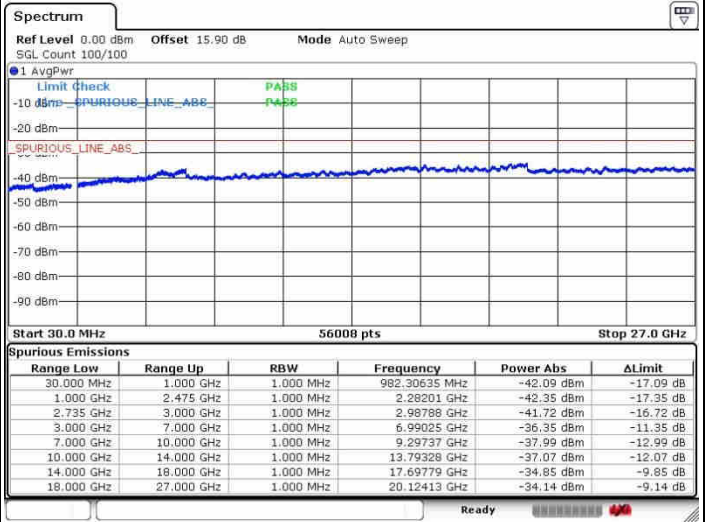

Date: 26.SEP.2017 11:15:21

LTE Band 41 / 15MHz+15MHz

16QAM

Lowest Channel / 1RB0 and 1RB74

Lowest Channel / 1RB74 and 1RB0

Date: 28.SEP.2017 11:53:38

Date: 28.SEP.2017 11:56:51

Lowest Channel / FullIRB

N/A

Date: 28.SEP.2017 11:24:55

LTE Band 41 / 15MHz+15MHz

16QAM

Middle Channel / 1RB0 and 1RB74

Middle Channel / 1RB74 and 1RB0

Date: 26.SEP.2017 11:51:26

Date: 26.SEP.2017 13:35:28

Middle Channel / FullIRB

N/A

Date: 26.SEP.2017 11:37:09

LTE Band 41 / 15MHz+15MHz

16QAM

Highest Channel / 1RB0 and 1RB74

Highest Channel / 1RB74 and 1RB0

Date: 28.SEP.2017 11:48:02

Date: 28.SEP.2017 13:37:43

Highest Channel / FullIRB

N/A

Date: 28.SEP.2017 11:45:45

LTE Band 41 / 15MHz+20MHz

16QAM

Lowest Channel / 1RB0 and 1RB99

Lowest Channel / 1RB74 and 1RB0