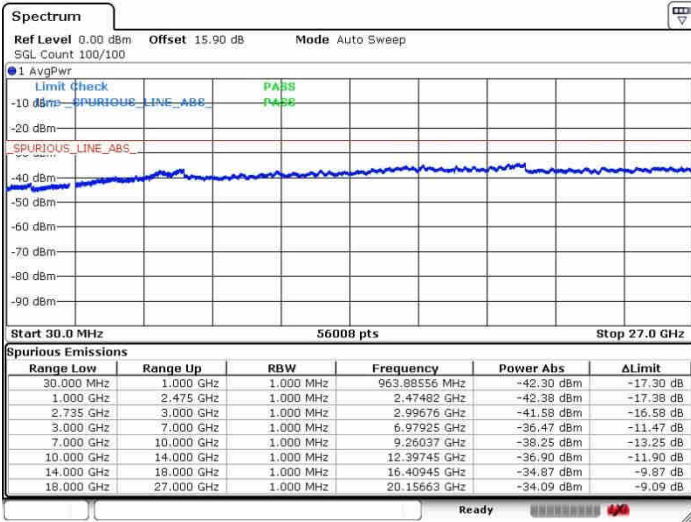

Date: 28.SEP.2017 13:50:47

Date: 28.SEP.2017 13:54:55

Lowest Channel / FullRB

N/A

Date: 28.SEP.2017 13:39:03

LTE Band 41 / 15MHz+20MHz

QPSK

Middle Channel / 1RB0 and 1RB9

Middle Channel / 1RB74 and 1RB0

Date: 26.SEP.2017 13:48:08

Date: 26.SEP.2017 13:58:41

Middle Channel / FullIRB

N/A

Date: 26.SEP.2017 13:41:08

LTE Band 41 / 15MHz+20MHz

QPSK

Highest Channel / 1RB0 and 1RB99

Highest Channel / 1RB74 and 1RB0

Date: 26.SEP.2017 13:45:36

Date: 26.SEP.2017 14:00:44

Highest Channel / FullRB

N/A

Date: 26.SEP.2017 13:43:18

LTE Band 41 / 20MHz+5MHz