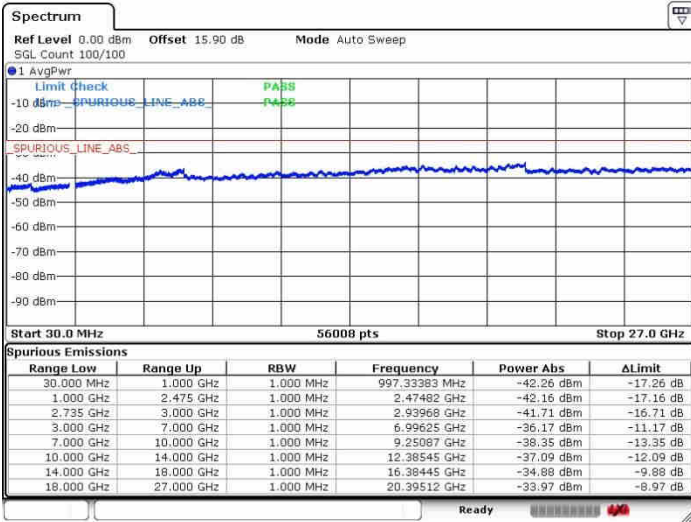

Lowest Channel / 1RB0 and 1RB99

Lowest Channel / 1RB49 and 1RB0

Date: 28.SEP.2017 10:49:31

Date: 28.SEP.2017 11:22:02

Lowest Channel / FullIRB

N/A

Date: 28.SEP.2017 10:42:50

LTE Band 41 / 10MHz+20MHz

16QAM

MiddleChannel / 1RB0 and 1RB99

Middle Channel / 1RB49 and 1RB0

Date: 28.SEP.2017 10:54:22

Date: 28.SEP.2017 11:20:28

Middle Channel / FullIRB

N/A

Date: 28.SEP.2017 11:10:47

LTE Band 41 / 10MHz+20MHz

16QAM

Highest Channel / 1RB0 and 1RB99

Highest Channel / 1RB49 and 1RB0

Date: 26.SEP.2017 10:57:52

Date: 26.SEP.2017 11:18:04

Highest Channel / FullIRB

N/A