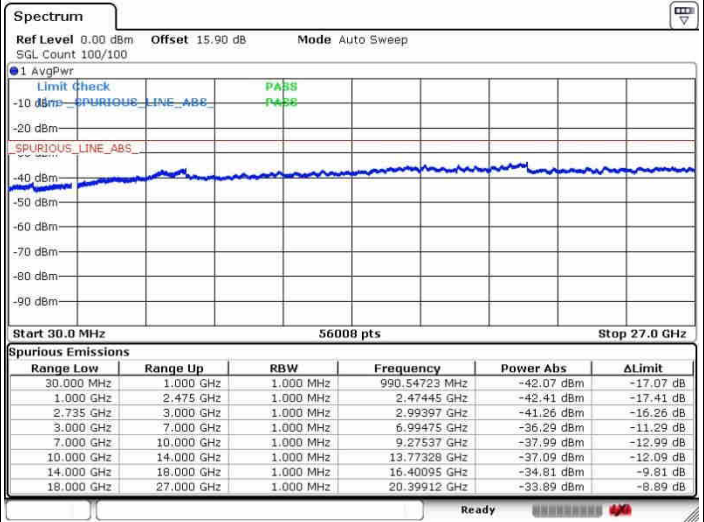

Middle Channel / FullIRB

N/A

Date: 28.SEP.2017 11:52:11

LTE Band 41 / 15MHz+15MHz

QPSK

Highest Channel / 1RB0 and 1RB74

Highest Channel / 1RB74 and 1RB0

Date: 28.SEP.2017 11:47:23

Date: 28.SEP.2017 13:37:02

Highest Channel / FullIRB

N/A

Date: 28.SEP.2017 11:44:12

LTE Band 41 / 15MHz+20MHz

QPSK

Lowest Channel / 1RB0 and 1RB99

Lowest Channel / 1RB74 and 1RB0

Date: 28.SEP.2017 13:50:47

Date: 28.SEP.2017 13:54:55

Lowest Channel / FullRB

N/A

Date: 28.SEP.2017 13:39:03

LTE Band 41 / 15MHz+20MHz

QPSK

Middle Channel / 1RB0 and 1RB9