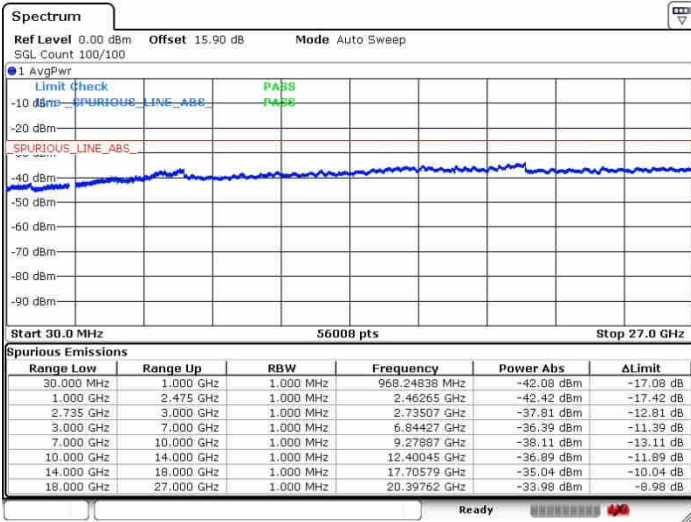

Date: 26.SEP.2017 15:01:31

Date: 26.SEP.2017 15:18:01

Highest Channel / FullIRB

N/A

Date: 26.SEP.2017 14:58:46

LTE Band 41 / 20MHz+15MHz

QPSK

Lowest Channel / 1RB0 and 1RB74

Lowest Channel / 1RB99 and 1RB0

Date: 26.SEP.2017 15:36:15

Date: 26.SEP.2017 15:38:38

Lowest Channel / FullRB

N/A

Date: 26.SEP.2017 15:22:59

LTE Band 41 / 20MHz+15MHz

QPSK

Middle Channel / 1RB0 and 1RB74

Middle Channel / 1RB99 and 1RB0

Date: 28.SEP.2017 15:33:47

Date: 28.SEP.2017 15:42:13

Middle Channel / FullIRB

N/A

Date: 28.SEP.2017 15:25:20

LTE Band 41 / 20MHz+15MHz

QPSK

Highest Channel / 1RB0 and 1RB74

Highest Channel / 1RB99 and 1RB0

Date: 28.SEP.2017 15:30:30

Date: 28.SEP.2017 15:45:26

Highest Channel / FullIRB

N/A

Date: 28.SEP.2017 15:27:53