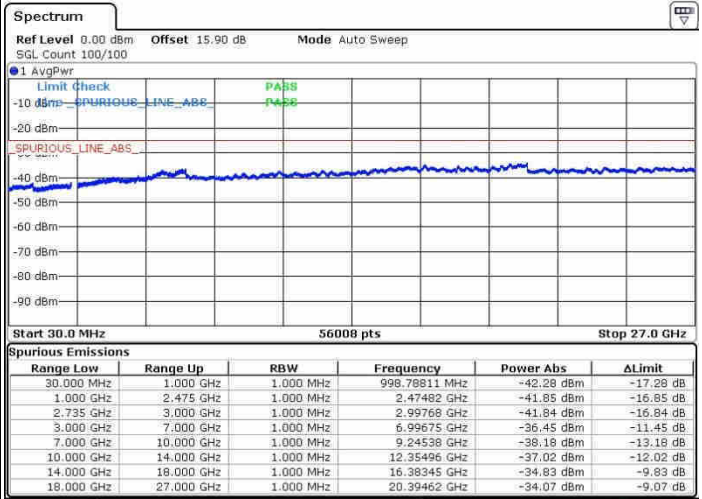

Date: 28.SEP.2017 10:26:27

Date: 28.SEP.2017 10:37:32

Middle Channel / FullIRB

N/A

Date: 28.SEP.2017 10:18:06

LTE Band 41 / 5MHz+20MHz

16QAM

Highest Channel / 1RB0 and 1RB99

Highest Channel / 1RB24 and 1RB0

Date: 28.SEP.2017 10:23:37

Date: 28.SEP.2017 10:40:53

Highest Channel / FullRB

N/A

Date: 28.SEP.2017 10:20:42

LTE Band 41 / 10MHz+20MHz

16QAM

Lowest Channel / 1RB0 and 1RB99

Lowest Channel / 1RB49 and 1RB0

Date: 28.SEP.2017 10:49:31

Date: 28.SEP.2017 11:22:02

Lowest Channel / FullIRB

N/A

Date: 28.SEP.2017 10:42:50

LTE Band 41 / 10MHz+20MHz