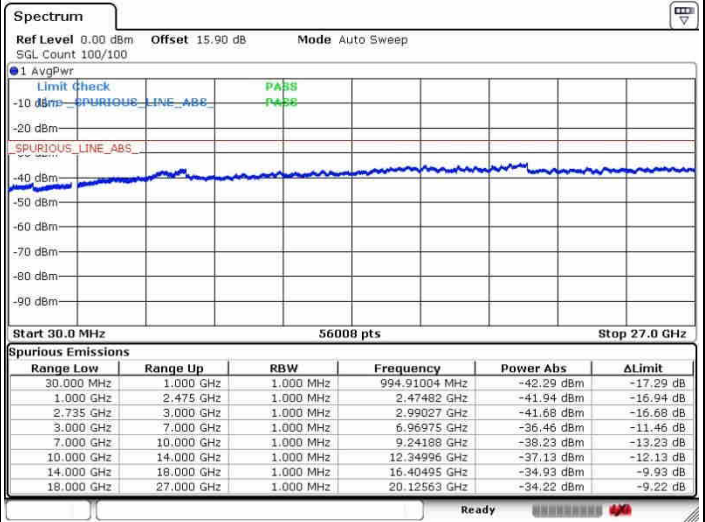

LTE Band 41 / 10MHz+20MHz

16QAM

MiddleChannel / 1RB0 and 1RB99

Middle Channel / 1RB49 and 1RB0

Date: 28.SEP.2017 10:54:22

Date: 28.SEP.2017 11:20:28