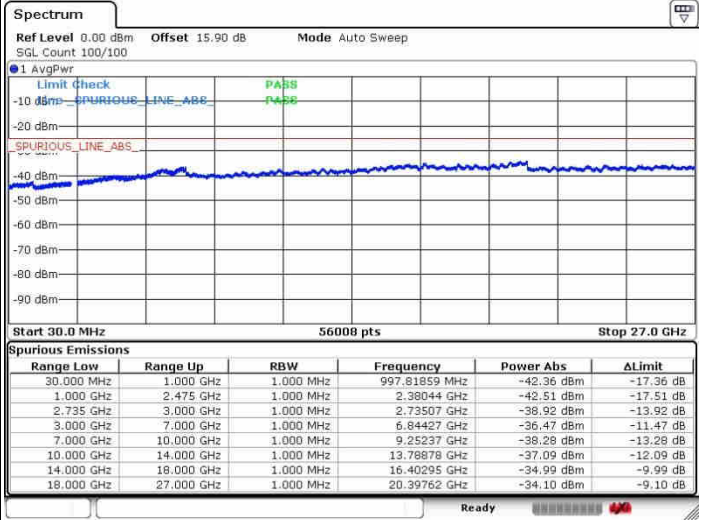

Lowest Channel / FullRB

N/A

Date: 26.SEP.2017 14:54:20

LTE Band 41 / 20MHz+10MHz

QPSK

Middle Channel / 1RB0 and 1RB49

Middle Channel / 1RB99 and 1RB0

Date: 26.SEP.2017 15:04:48

Date: 26.SEP.2017 15:12:49

Middle Channel / FullRB

N/A

Date: 26.SEP.2017 14:56:30

LTE Band 41 / 20MHz+10MHz

QPSK

Highest Channel / 1RB0 and 1RB49

Highest Channel / 1RB99 and 1RB0

Date: 26.SEP.2017 15:01:31

Date: 26.SEP.2017 15:18:01

Highest Channel / FullIRB

N/A

Date: 26.SEP.2017 14:58:46

LTE Band 41 / 20MHz+15MHz

QPSK

Lowest Channel / 1RB0 and 1RB74

Lowest Channel / 1RB99 and 1RB0

Date: 26.SEP.2017 15:36:15

Date: 26.SEP.2017 15:38:38

Lowest Channel / FullRB

N/A

Date: 26.SEP.2017 15:22:59

LTE Band 41 / 20MHz+15MHz

QPSK