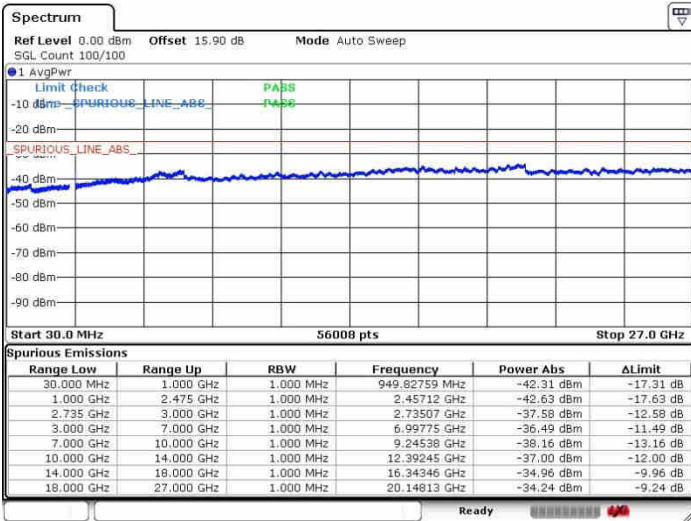

Date: 26.SEP.2017 15:01:31

Date: 26.SEP.2017 15:18:01

Highest Channel / FullIRB

N/A

Date: 26.SEP.2017 14:58:46

LTE Band 41 / 20MHz+15MHz

QPSK

Lowest Channel / 1RB0 and 1RB74

Lowest Channel / 1RB99 and 1RB0

Date: 26.SEP.2017 15:36:15

Date: 26.SEP.2017 15:38:38

Lowest Channel / FullRB

N/A

Date: 26.SEP.2017 15:22:59

LTE Band 41 / 20MHz+15MHz

QPSK

Middle Channel / 1RB0 and 1RB74

Middle Channel / 1RB99 and 1RB0

Date: 28.SEP.2017 15:33:47

Date: 28.SEP.2017 15:42:13

Middle Channel / FullIRB

N/A

Date: 28.SEP.2017 15:25:20

LTE Band 41 / 20MHz+15MHz

QPSK

Highest Channel / 1RB0 and 1RB74

Highest Channel / 1RB99 and 1RB0

Date: 28.SEP.2017 15:30:30

Date: 28.SEP.2017 15:45:26

Highest Channel / FullIRB

N/A

Date: 28.SEP.2017 15:27:53