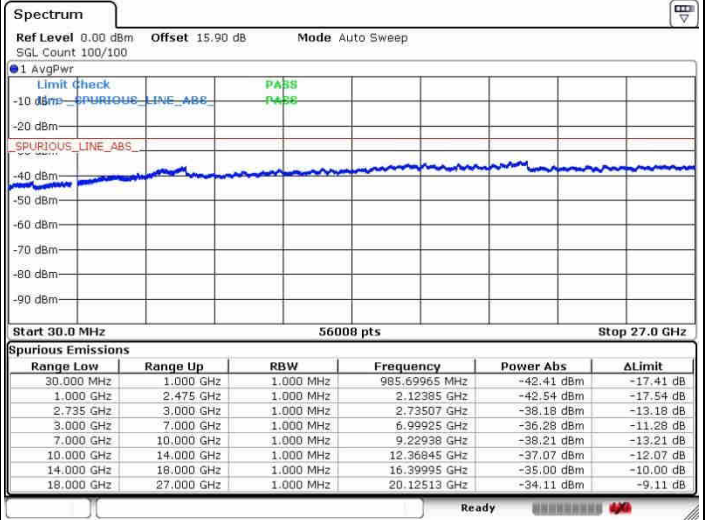

LTE Band 41 / 20MHz+5MHz

QPSK

Middle Channel / 1RB0 and 1RB24

Middle Channel / 1RB99 and 1RB0

Date: 28.SEP.2017 14:35:14

Date: 28.SEP.2017 14:49:45

Middle Channel / FullIRB

N/A

Date: 28.SEP.2017 14:26:41

LTE Band 41 / 20MHz+5MHz

QPSK

Highest Channel / 1RB0 and 1RB24

Highest Channel / 1RB99 and 1RB0

Date: 26.SEP.2017 14:32:53

Date: 26.SEP.2017 14:51:48

Highest Channel / FullRB

N/A

Date: 26.SEP.2017 14:30:13

LTE Band 41 / 20MHz+10MHz

QPSK

Lowest Channel / 1RB0 and 1RB49

Lowest Channel / 1RB99 and 1RB0

Date: 26.SEP.2017 15:08:19

Date: 26.SEP.2017 15:10:21