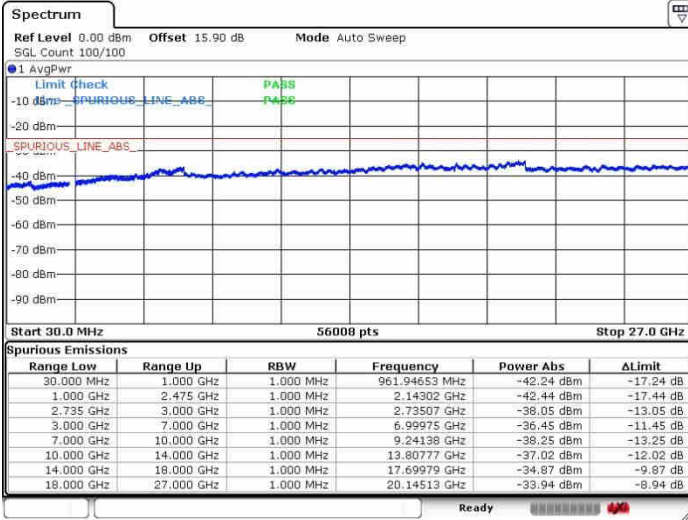

Lowest Channel / FullRB

N/A

Date: 26.SEP.2017 14:54:20

LTE Band 41 / 20MHz+10MHz

QPSK

Middle Channel / 1RB0 and 1RB49

Middle Channel / 1RB99 and 1RB0

Date: 26.SEP.2017 15:04:48

Date: 26.SEP.2017 15:12:49

Middle Channel / FullRB

N/A

Date: 26.SEP.2017 14:56:30

LTE Band 41 / 20MHz+10MHz

QPSK

Highest Channel / 1RB0 and 1RB49

Highest Channel / 1RB99 and 1RB0

Date: 26.SEP.2017 15:01:31

Date: 26.SEP.2017 15:18:01

Highest Channel / FullIRB

N/A

Date: 26.SEP.2017 14:58:46

LTE Band 41 / 20MHz+15MHz

QPSK

Lowest Channel / 1RB0 and 1RB74

Lowest Channel / 1RB99 and 1RB0

Date: 26.SEP.2017 15:36:15

Date: 26.SEP.2017 15:38:38

Lowest Channel / FullRB

N/A

Date: 26.SEP.2017 15:22:59

LTE Band 41 / 20MHz+15MHz

QPSK