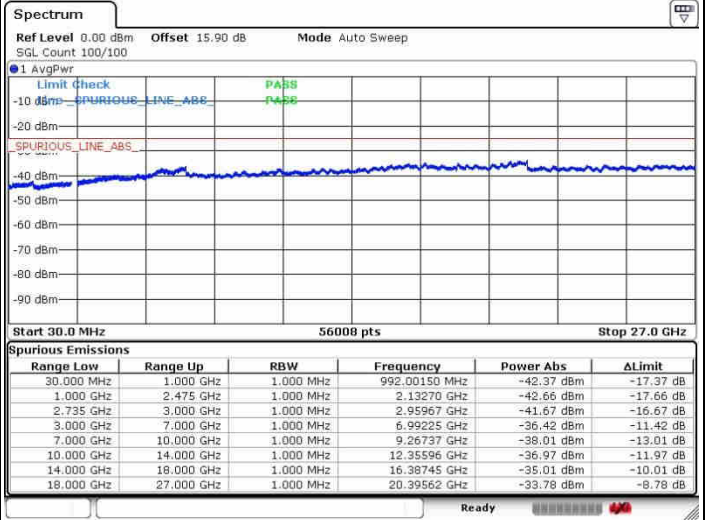

Date: 26.SEP.2017 11:13:06

LTE Band 41 / 15MHz+15MHz

QPSK

Lowest Channel / 1RB0 and 1RB74

Lowest Channel / 1RB74 and 1RB0

Date: 28.SEP.2017 11:52:51

Date: 28.SEP.2017 11:56:05

Lowest Channel / FullRB

N/A

Date: 28.SEP.2017 11:24:04

LTE Band 41 / 15MHz+15MHz

QPSK

Middle Channel / 1RB0 and 1RB74

Middle Channel / 1RB74 and 1RB0

Date: 28.SEP.2017 11:50:04

Date: 28.SEP.2017 13:34:30

Middle Channel / FullIRB

N/A

Date: 28.SEP.2017 11:52:11

LTE Band 41 / 15MHz+15MHz

QPSK

Highest Channel / 1RB0 and 1RB74

Highest Channel / 1RB74 and 1RB0

Date: 28.SEP.2017 11:47:23

Date: 28.SEP.2017 13:37:02

Highest Channel / FullIRB

N/A

Date: 28.SEP.2017 11:44:12

LTE Band 41 / 15MHz+20MHz

QPSK

Lowest Channel / 1RB0 and 1RB99

Lowest Channel / 1RB74 and 1RB0