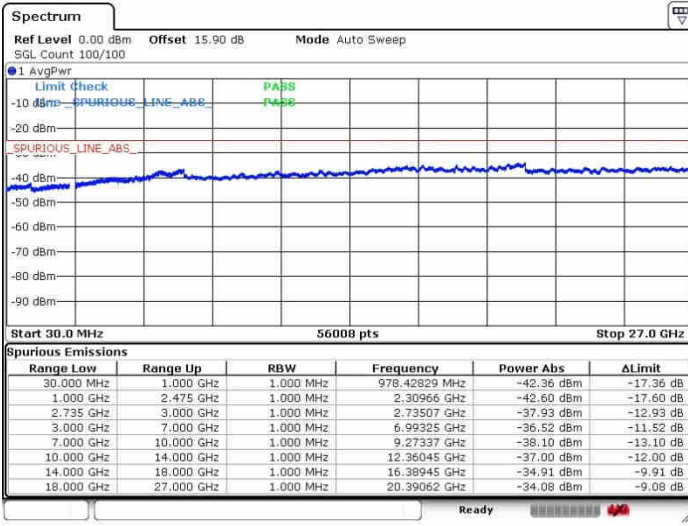

Highest Channel / 1RB0 and 1RB99

Highest Channel / 1RB74 and 1RB0

Date: 26.SEP.2017 13:45:36

Date: 26.SEP.2017 14:00:44

Highest Channel / FullRB

N/A

Date: 26.SEP.2017 13:43:18

LTE Band 41 / 20MHz+5MHz

QPSK

Lowest Channel / 1RB0 and 1RB24

Lowest Channel / 1RB99 and 1RB0

Date: 28.SEP.2017 14:43:12

Date: 28.SEP.2017 14:46:30

Lowest Channel / FullRB

N/A

Date: 28.SEP.2017 14:20:33

LTE Band 41 / 20MHz+5MHz

QPSK

Middle Channel / 1RB0 and 1RB24

Middle Channel / 1RB99 and 1RB0

Date: 28.SEP.2017 14:35:14

Date: 28.SEP.2017 14:49:45

Middle Channel / FullIRB

N/A

Date: 28.SEP.2017 14:26:41

LTE Band 41 / 20MHz+5MHz

QPSK

Highest Channel / 1RB0 and 1RB24

Highest Channel / 1RB99 and 1RB0

Date: 26.SEP.2017 14:32:53

Date: 26.SEP.2017 14:51:48

Highest Channel / FullRB