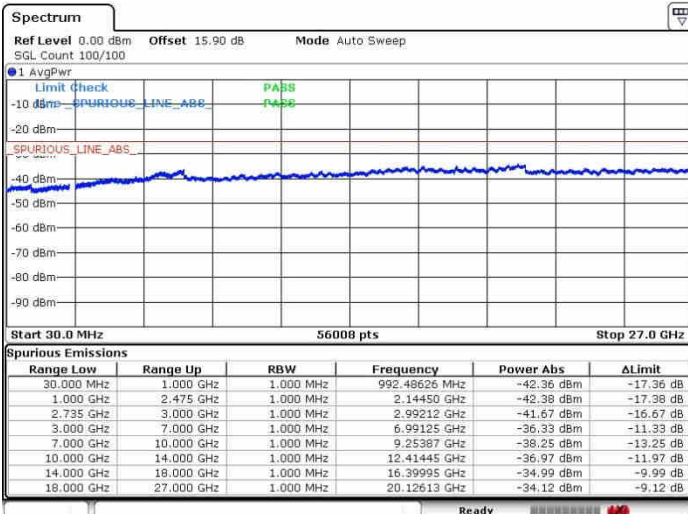

Lowest Channel / FullIRB

N/A

Date: 28.SEP.2017 11:24:55