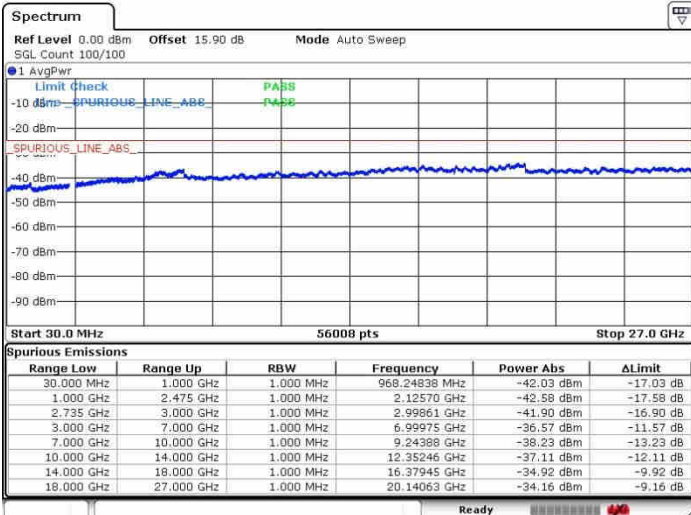

N/A

Date: 26.SEP.2017 09:44:26

LTE Band 41 / 20MHz+20MHz

QPSK

Highest Channel / 1RB0 and 1RB99

Highest Channel / 1RB99 and 1RB0

Date: 28.SEP.2017 09:51:00

Date: 28.SEP.2017 10:09:48

Highest Channel / FullRB

N/A

Date: 28.SEP.2017 09:47:07

LTE Band 41 / 5MHz+20MHz

16QAM

Lowest Channel / 1RB0 and 1RB99

Lowest Channel / 1RB24 and 1RB0

Date: 26.SEP.2017 10:28:30

Date: 26.SEP.2017 10:31:33

Lowest Channel / FullIRB

N/A

Date: 26.SEP.2017 10:14:58

LTE Band 41 / 5MHz+20MHz

16QAM

Middle Channel / 1RB0 and 1RB99

Middle Channel / 1RB24 and 1RB0