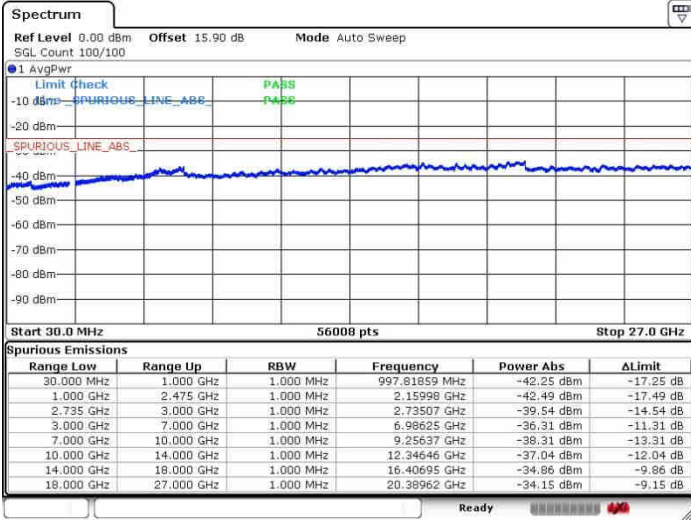

Date: 26.SEP.2017 15:01:31

Date: 26.SEP.2017 15:18:01

Highest Channel / FullIRB

N/A

Date: 26.SEP.2017 14:58:46

LTE Band 41 / 20MHz+15MHz

QPSK

Lowest Channel / 1RB0 and 1RB74

Lowest Channel / 1RB99 and 1RB0

Date: 26.SEP.2017 15:36:15

Date: 26.SEP.2017 15:38:38

Lowest Channel / FullRB

N/A

Date: 26.SEP.2017 15:22:59

LTE Band 41 / 20MHz+15MHz

QPSK

Middle Channel / 1RB0 and 1RB74

Middle Channel / 1RB99 and 1RB0

Date: 28.SEP.2017 15:33:47

Date: 28.SEP.2017 15:42:13

Middle Channel / FullIRB

N/A

Date: 28.SEP.2017 15:25:20

LTE Band 41 / 20MHz+15MHz

QPSK

Highest Channel / 1RB0 and 1RB74

Highest Channel / 1RB99 and 1RB0

Date: 28.SEP.2017 15:30:30

Date: 28.SEP.2017 15:45:26

Highest Channel / FullIRB

N/A

Date: 28.SEP.2017 15:27:53