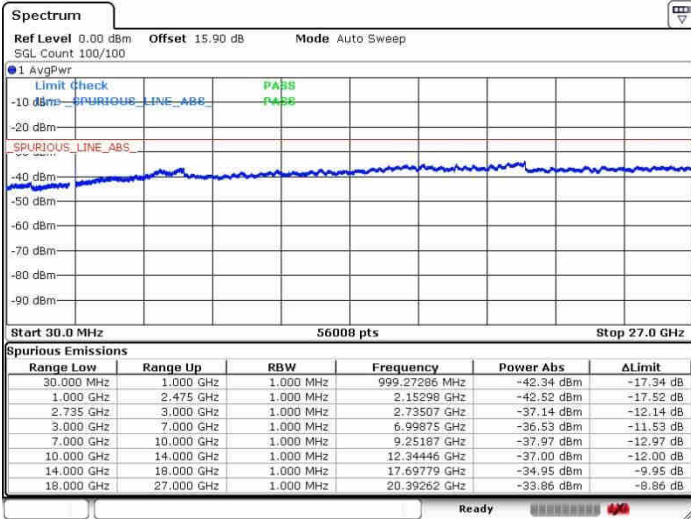

Date: 28.SEP.2017 14:26:41

LTE Band 41 / 20MHz+5MHz

QPSK

Highest Channel / 1RB0 and 1RB24

Highest Channel / 1RB99 and 1RB0

Date: 26.SEP.2017 14:32:53

Date: 26.SEP.2017 14:51:48

Highest Channel / FullRB

N/A

Date: 26.SEP.2017 14:30:13

LTE Band 41 / 20MHz+10MHz

QPSK

Lowest Channel / 1RB0 and 1RB49

Lowest Channel / 1RB99 and 1RB0

Date: 26.SEP.2017 15:08:19

Date: 26.SEP.2017 15:10:21

Lowest Channel / FullRB

N/A

Date: 26.SEP.2017 14:54:20

LTE Band 41 / 20MHz+10MHz

QPSK

Middle Channel / 1RB0 and 1RB49

Middle Channel / 1RB99 and 1RB0

Date: 26.SEP.2017 15:04:48

Date: 26.SEP.2017 15:12:49

Middle Channel / FullRB

N/A

Date: 26.SEP.2017 14:56:30

LTE Band 41 / 20MHz+10MHz

QPSK

Highest Channel / 1RB0 and 1RB49

Highest Channel / 1RB99 and 1RB0