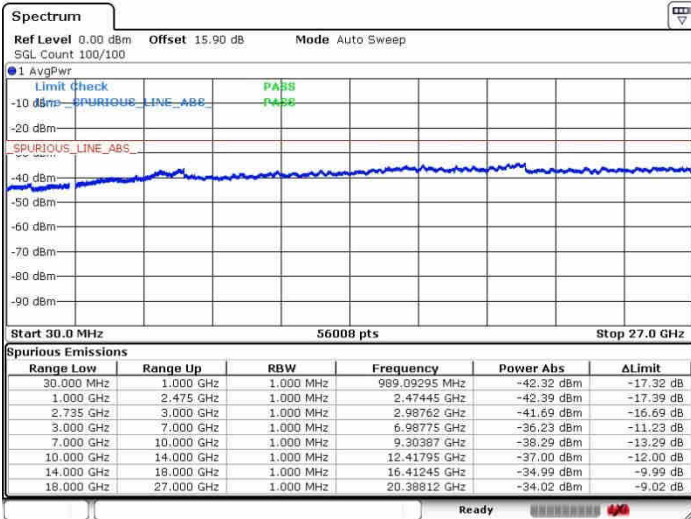

Date: 28.SEP.2017 13:37:02

Highest Channel / FullIRB

N/A

Date: 28.SEP.2017 11:44:12

LTE Band 41 / 15MHz+20MHz

QPSK

Lowest Channel / 1RB0 and 1RB99

Lowest Channel / 1RB74 and 1RB0

Date: 28.SEP.2017 13:50:47

Date: 28.SEP.2017 13:54:55

Lowest Channel / FullRB

N/A

Date: 28.SEP.2017 13:39:03

LTE Band 41 / 15MHz+20MHz

QPSK

Middle Channel / 1RB0 and 1RB9

Middle Channel / 1RB74 and 1RB0

Date: 26.SEP.2017 13:48:08

Date: 26.SEP.2017 13:58:41

Middle Channel / FullIRB

N/A

Date: 26.SEP.2017 13:41:08

LTE Band 41 / 15MHz+20MHz

QPSK

Highest Channel / 1RB0 and 1RB99

Highest Channel / 1RB74 and 1RB0

Date: 26.SEP.2017 13:45:36

Date: 26.SEP.2017 14:00:44

Highest Channel / FullRB

N/A

Date: 26.SEP.2017 13:43:18

LTE Band 41 / 20MHz+5MHz