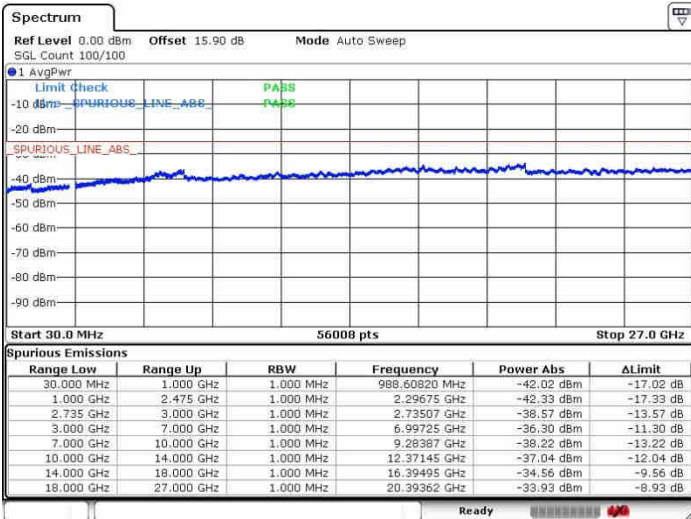

Highest Channel / 1RB0 and 1RB99

Highest Channel / 1RB74 and 1RB0

Date: 26.SEP.2017 13:45:36

Date: 26.SEP.2017 14:00:44

Highest Channel / FullRB

N/A

Date: 26.SEP.2017 13:43:18

LTE Band 41 / 20MHz+5MHz

QPSK

Lowest Channel / 1RB0 and 1RB24

Lowest Channel / 1RB99 and 1RB0

Date: 28.SEP.2017 14:43:12

Date: 28.SEP.2017 14:46:30

Lowest Channel / FullRB

N/A

Date: 28.SEP.2017 14:20:33

LTE Band 41 / 20MHz+5MHz

QPSK

Middle Channel / 1RB0 and 1RB24

Middle Channel / 1RB99 and 1RB0

Date: 28.SEP.2017 14:35:14

Date: 28.SEP.2017 14:49:45

Middle Channel / FullIRB

N/A

Date: 28.SEP.2017 14:26:41

LTE Band 41 / 20MHz+5MHz

QPSK

Highest Channel / 1RB0 and 1RB24

Highest Channel / 1RB99 and 1RB0

Date: 26.SEP.2017 14:32:53

Date: 26.SEP.2017 14:51:48

Highest Channel / FullRB