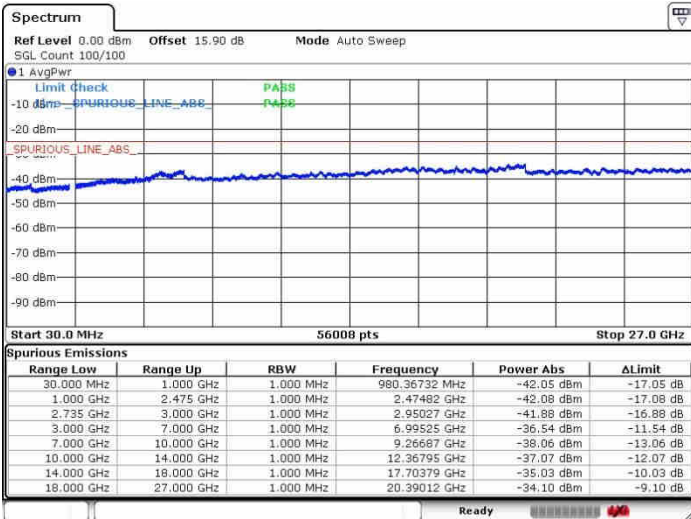

Middle Channel / FullIRB

N/A

Date: 28.SEP.2017 11:52:11

LTE Band 41 / 15MHz+15MHz

QPSK

Highest Channel / 1RB0 and 1RB74

Highest Channel / 1RB74 and 1RB0

Date: 28.SEP.2017 11:47:23

Date: 28.SEP.2017 13:37:02

Highest Channel / FullIRB

N/A

Date: 28.SEP.2017 11:44:12

LTE Band 41 / 15MHz+20MHz

QPSK

Lowest Channel / 1RB0 and 1RB99

Lowest Channel / 1RB74 and 1RB0