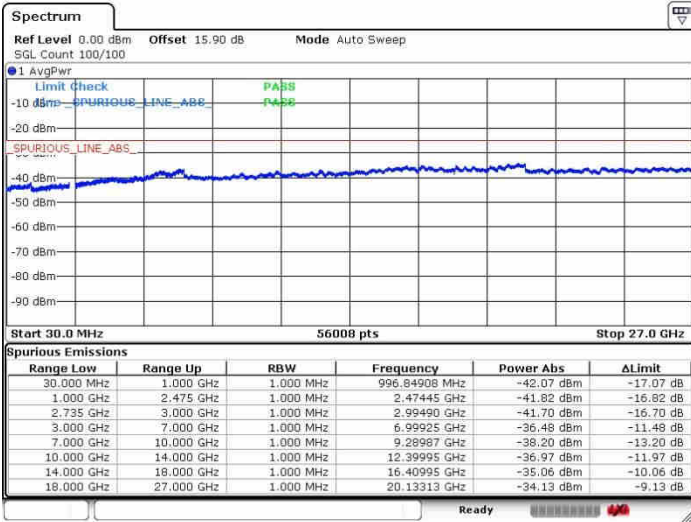

LTE Band 41 / 10MHz+20MHz

16QAM

MiddleChannel / 1RB0 and 1RB99

Middle Channel / 1RB49 and 1RB0

Date: 28.SEP.2017 10:54:22

Date: 28.SEP.2017 11:20:28