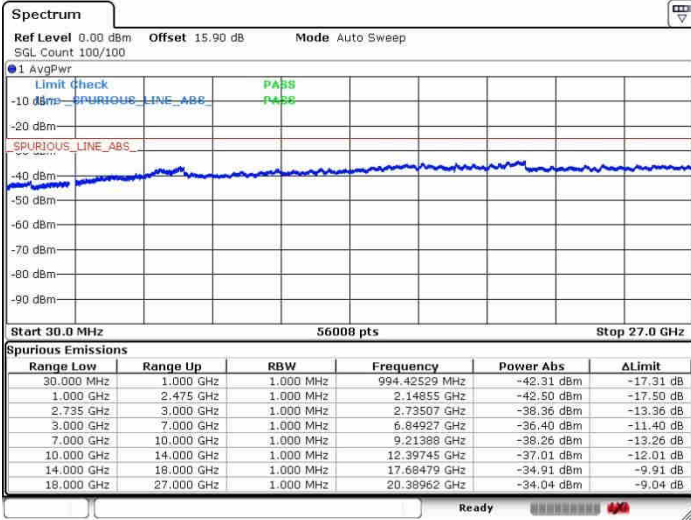

LTE Band 41 / 20MHz+5MHz

QPSK

Middle Channel / 1RB0 and 1RB24

Middle Channel / 1RB99 and 1RB0

Date: 28.SEP.2017 14:35:14

Date: 28.SEP.2017 14:49:45

Middle Channel / FullIRB

N/A

Date: 28.SEP.2017 14:26:41

LTE Band 41 / 20MHz+5MHz

QPSK

Highest Channel / 1RB0 and 1RB24

Highest Channel / 1RB99 and 1RB0

Date: 26.SEP.2017 14:32:53

Date: 26.SEP.2017 14:51:48

Highest Channel / FullRB

N/A

Date: 26.SEP.2017 14:30:13

LTE Band 41 / 20MHz+10MHz

QPSK

Lowest Channel / 1RB0 and 1RB49

Lowest Channel / 1RB99 and 1RB0

Date: 26.SEP.2017 15:08:19

Date: 26.SEP.2017 15:10:21