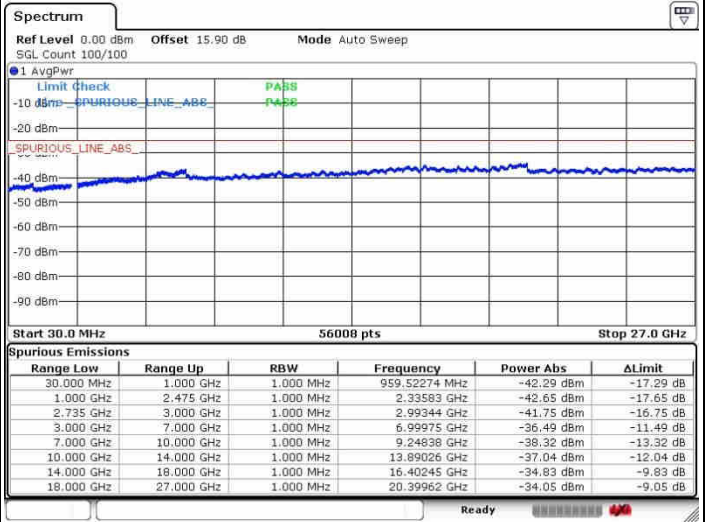

Highest Channel / FullRB

N/A

Date: 28.SEP.2017 09:47:07

LTE Band 41 / 5MHz+20MHz

16QAM

Lowest Channel / 1RB0 and 1RB99

Lowest Channel / 1RB24 and 1RB0

Date: 26.SEP.2017 10:28:30

Date: 26.SEP.2017 10:31:33

Lowest Channel / FullIRB

N/A

Date: 26.SEP.2017 10:14:58

LTE Band 41 / 5MHz+20MHz

16QAM

Middle Channel / 1RB0 and 1RB99

Middle Channel / 1RB24 and 1RB0

Date: 28.SEP.2017 10:26:27

Date: 28.SEP.2017 10:37:32

Middle Channel / FullIRB

N/A

Date: 28.SEP.2017 10:18:06

LTE Band 41 / 5MHz+20MHz

16QAM

Highest Channel / 1RB0 and 1RB99

Highest Channel / 1RB24 and 1RB0

Date: 28.SEP.2017 10:23:37

Date: 28.SEP.2017 10:40:53

Highest Channel / FullRB

N/A

Date: 28.SEP.2017 10:20:42

LTE Band 41 / 10MHz+20MHz

16QAM