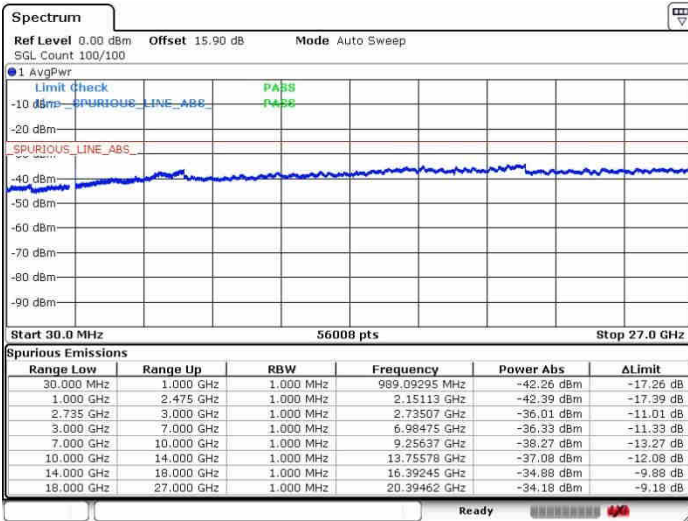

N/A

Date: 26.SEP.2017 14:30:13

LTE Band 41 / 20MHz+10MHz

QPSK

Lowest Channel / 1RB0 and 1RB49

Lowest Channel / 1RB99 and 1RB0

Date: 26.SEP.2017 15:08:19

Date: 26.SEP.2017 15:10:21

Lowest Channel / FullRB

N/A

Date: 26.SEP.2017 14:54:20

LTE Band 41 / 20MHz+10MHz

QPSK

Middle Channel / 1RB0 and 1RB49

Middle Channel / 1RB99 and 1RB0

Date: 26.SEP.2017 15:04:48

Date: 26.SEP.2017 15:12:49

Middle Channel / FullRB

N/A

Date: 26.SEP.2017 14:56:30

LTE Band 41 / 20MHz+10MHz

QPSK

Highest Channel / 1RB0 and 1RB49

Highest Channel / 1RB99 and 1RB0

Date: 26.SEP.2017 15:01:31

Date: 26.SEP.2017 15:18:01

Highest Channel / FullIRB

N/A

Date: 26.SEP.2017 14:58:46

LTE Band 41 / 20MHz+15MHz

QPSK

Lowest Channel / 1RB0 and 1RB74