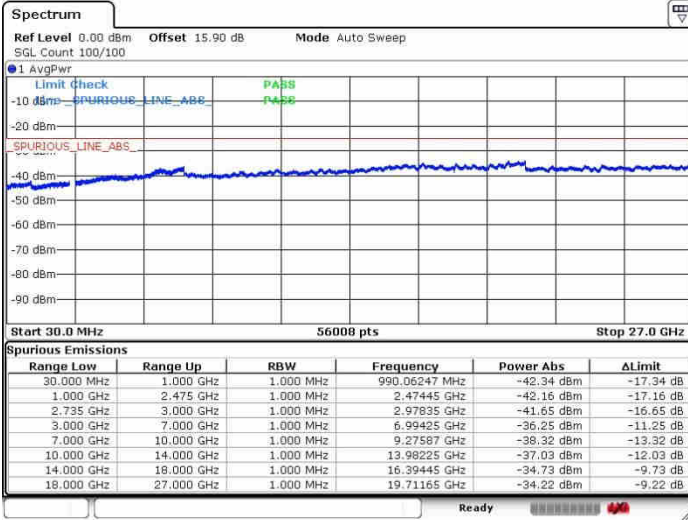

LTE Band 41 / 10MHz+20MHz

QPSK

Highest Channel / 1RB0 and 1RB99

Highest Channel / 1RB49 and 1RB0

Date: 26.SEP.2017 10:57:01

Date: 26.SEP.2017 11:17:14

Highest Channel / FullRB

N/A

Date: 26.SEP.2017 11:13:06

LTE Band 41 / 15MHz+15MHz

QPSK

Lowest Channel / 1RB0 and 1RB74

Lowest Channel / 1RB74 and 1RB0

Date: 28.SEP.2017 11:52:51

Date: 28.SEP.2017 11:56:05

Lowest Channel / FullRB

N/A

Date: 28.SEP.2017 11:24:04

LTE Band 41 / 15MHz+15MHz

QPSK

Middle Channel / 1RB0 and 1RB74

Middle Channel / 1RB74 and 1RB0

Date: 28.SEP.2017 11:50:04

Date: 28.SEP.2017 13:34:30

Middle Channel / FullIRB

N/A

Date: 28.SEP.2017 11:52:11

LTE Band 41 / 15MHz+15MHz

QPSK

Highest Channel / 1RB0 and 1RB74

Highest Channel / 1RB74 and 1RB0

Date: 28.SEP.2017 11:47:23