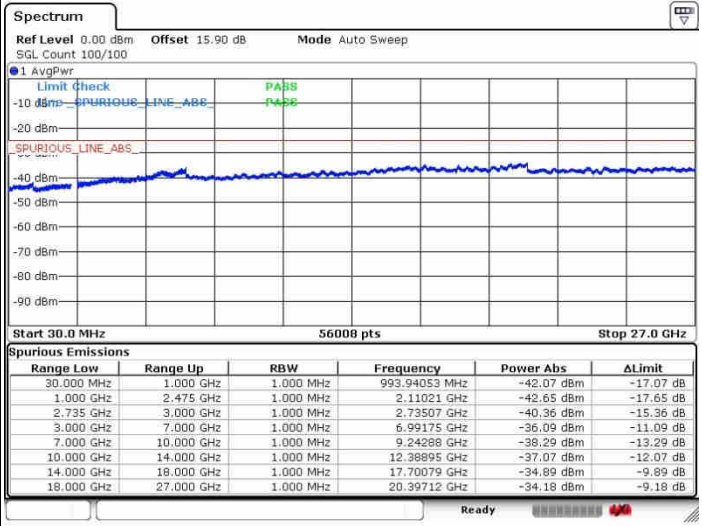

QPSK

Lowest Channel / 1RB0 and 1RB24

Lowest Channel / 1RB99 and 1RB0

Date: 28.SEP.2017 14:43:12

Date: 28.SEP.2017 14:46:30

Lowest Channel / FullRB

N/A

Date: 28.SEP.2017 14:20:33

LTE Band 41 / 20MHz+5MHz

QPSK

Middle Channel / 1RB0 and 1RB24

Middle Channel / 1RB99 and 1RB0

Date: 28.SEP.2017 14:35:14

Date: 28.SEP.2017 14:49:45

Middle Channel / FullIRB

N/A

Date: 28.SEP.2017 14:26:41

LTE Band 41 / 20MHz+5MHz

QPSK

Highest Channel / 1RB0 and 1RB24

Highest Channel / 1RB99 and 1RB0

Date: 26.SEP.2017 14:32:53

Date: 26.SEP.2017 14:51:48

Highest Channel / FullRB