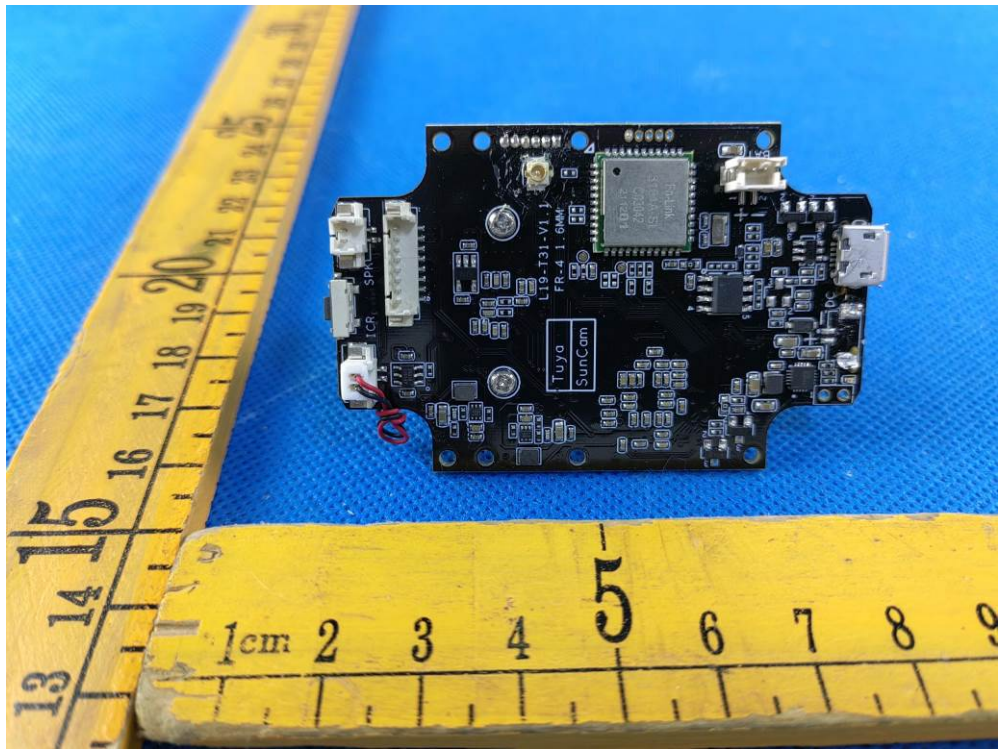

### 2.2. EUT – Internal View Model R9052 FCC ID: 2AZDF-R9052

## Appendix-R9052-Photos

# Appendix-R9052-Photos

Appendix-R9052-Photos

Appendix-R9052-Photos

Appendix-R9052-Photos

Appendix-R9052-Photos

---

====End====