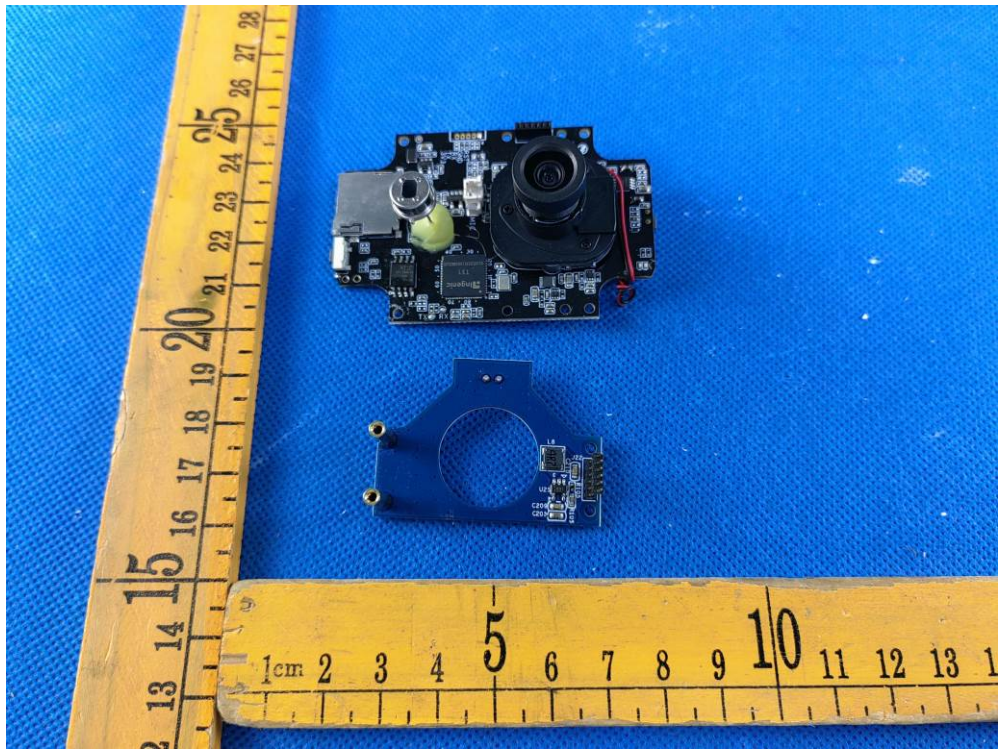

Appendix-R9052-Photos