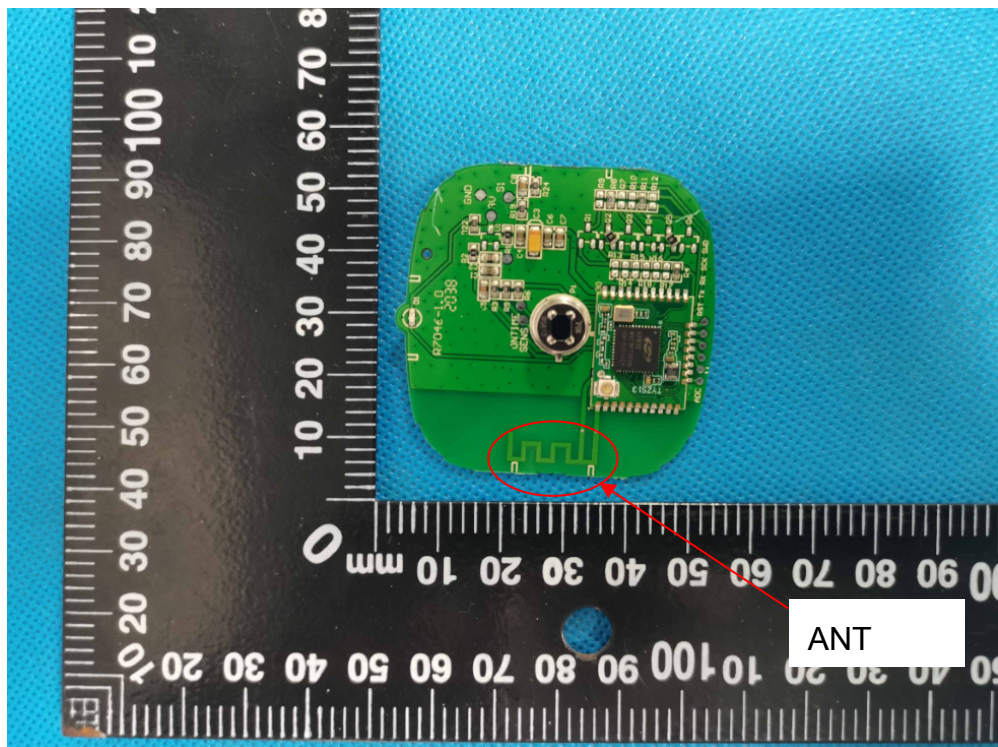

1. Photographs –Constructional Details

1.1. EUT – Internal View Model R7046 FCC ID: 2AZDF-R7046

Appendix-R7046-Photos

Appendix-R7046-Photos

====End====