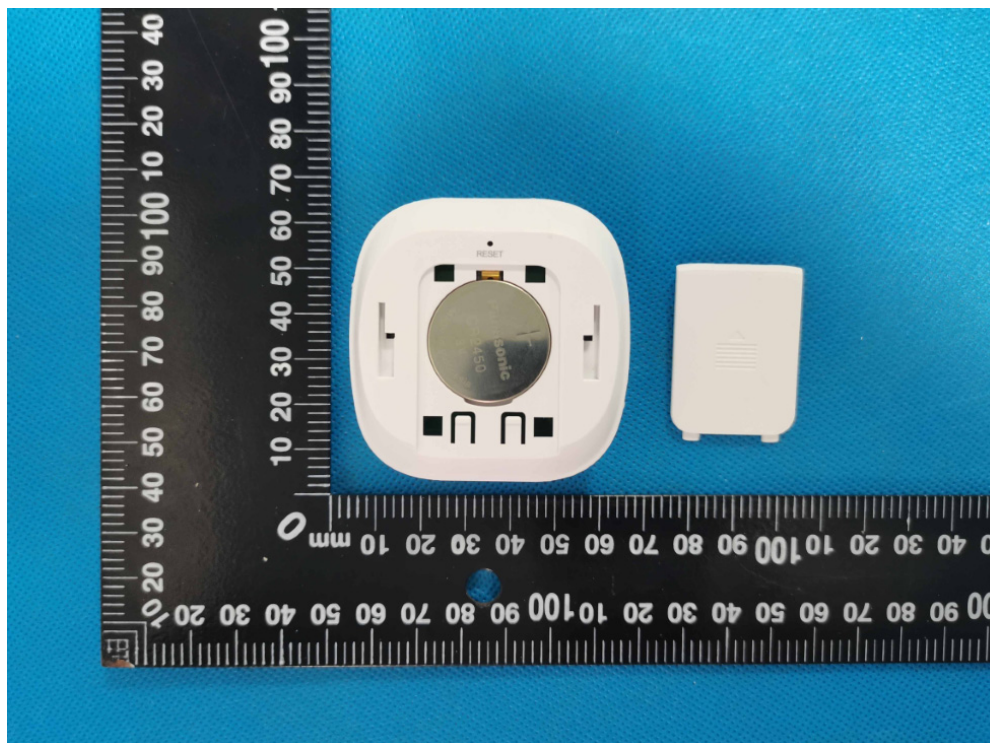

1. Photographs –Constructional Details

1.1. EUT – Internal View Model R7046 FCC ID: 2AZDF-R7046

Appendix-R7046-Photos

Appendix-R7046-Photos

====End====