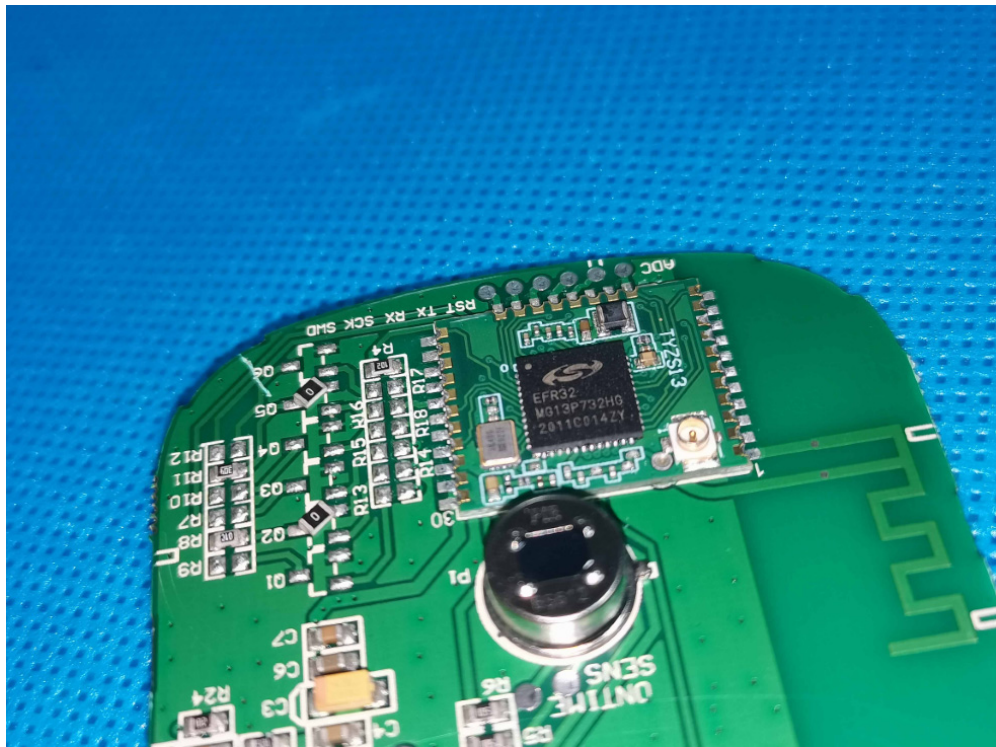

1. Photographs –Constructional Details

1.1. EUT – Internal View Model R7046 FCC ID: 2AZDF-R7046

Appendix-R7046-Photos

Appendix-R7046-Photos

====End====