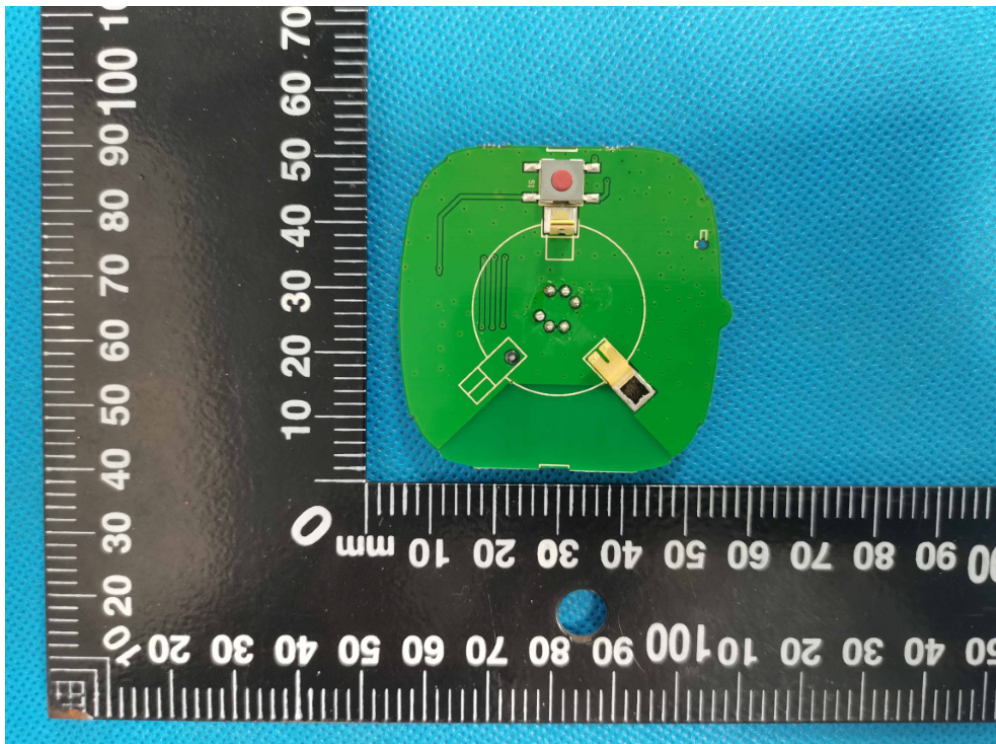

1. Photographs –Constructional Details

1.1. EUT – Internal View Model R7046 FCC ID: 2AZDF-R7046

Appendix-R7046-Photos

Appendix-R7046-Photos

====End====