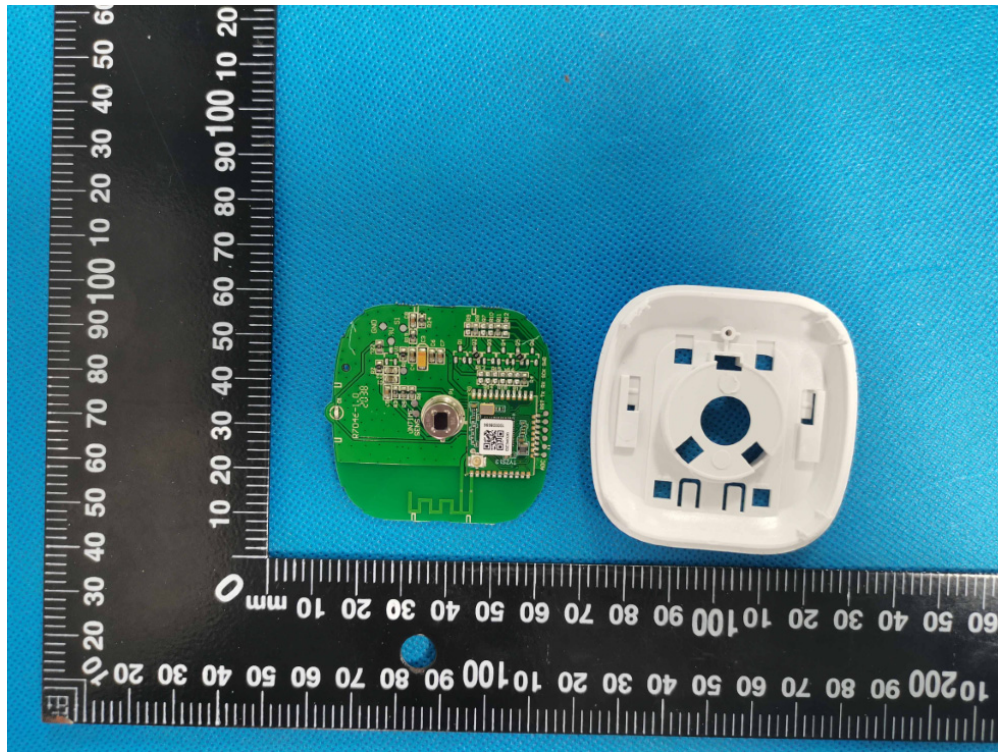

1. Photographs –Constructional Details

1.1. EUT – Internal View Model R7046 FCC ID: 2AZDF-R7046

Appendix-R7046-Photos

Appendix-R7046-Photos

====End====