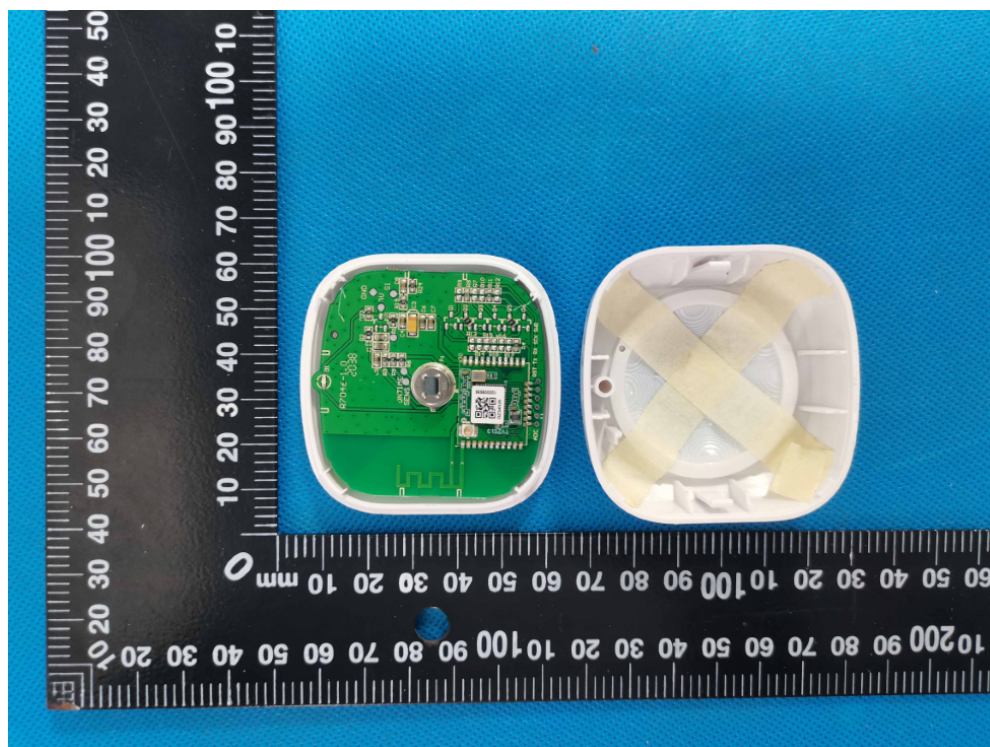

1. Photographs –Constructional Details

1.1. EUT – Internal View Model R7046 FCC ID: 2AZDF-R7046

Appendix-R7046-Photos

Appendix-R7046-Photos

====End====