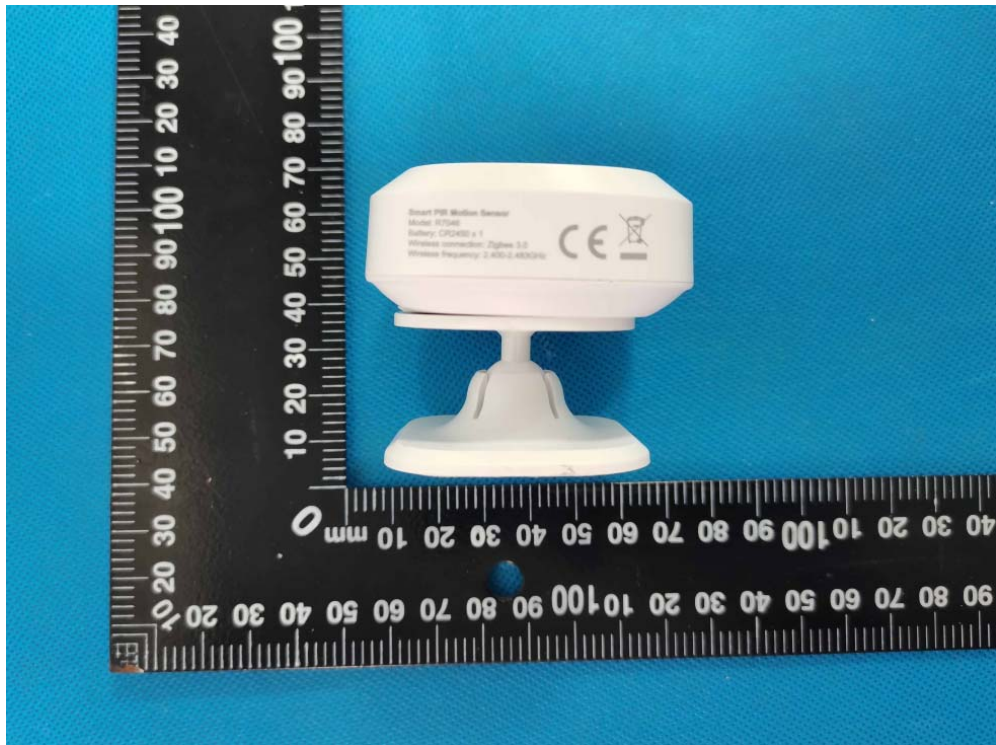

Appendix-R7046-Photos

1. Photographs –Constructional Details

1.1. EUT – External View Model R7046 FCC ID: 2AZDF-R7046

Appendix-R7046-Photos

Appendix- R7046-Photos

Appendix- R7046-Photos