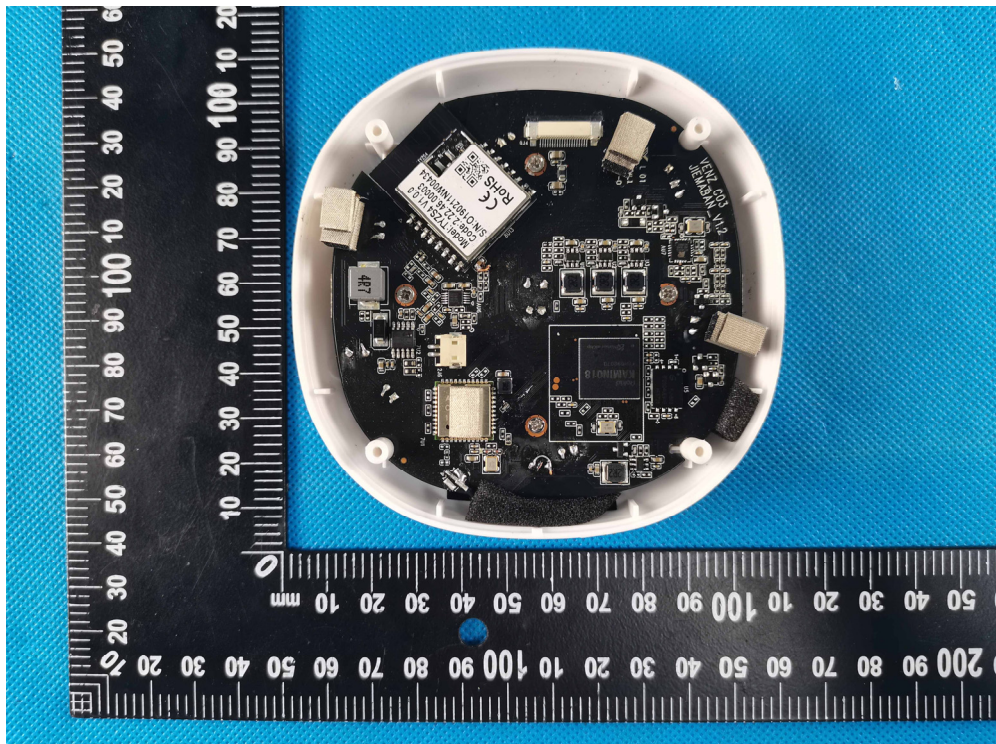

Appendix- R4060-Photos

2.2. EUT – Internal View Model R4060 FCC ID: 2AZDF-R4060

Appendix- R4060-Photos