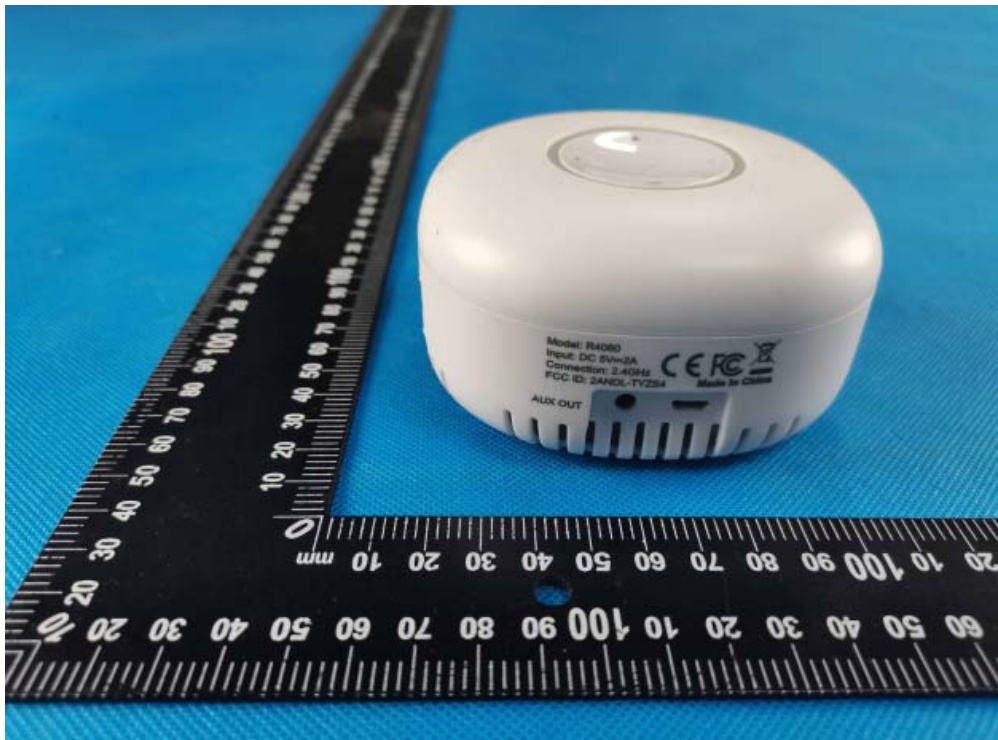

Appendix- R4060-Photos

Photographs –Constructional Details  
EUT – External View Model R4060 FCC ID: 2AZDF-R4060

Appendix- R4060-Photos

Appendix- R4060-Photos