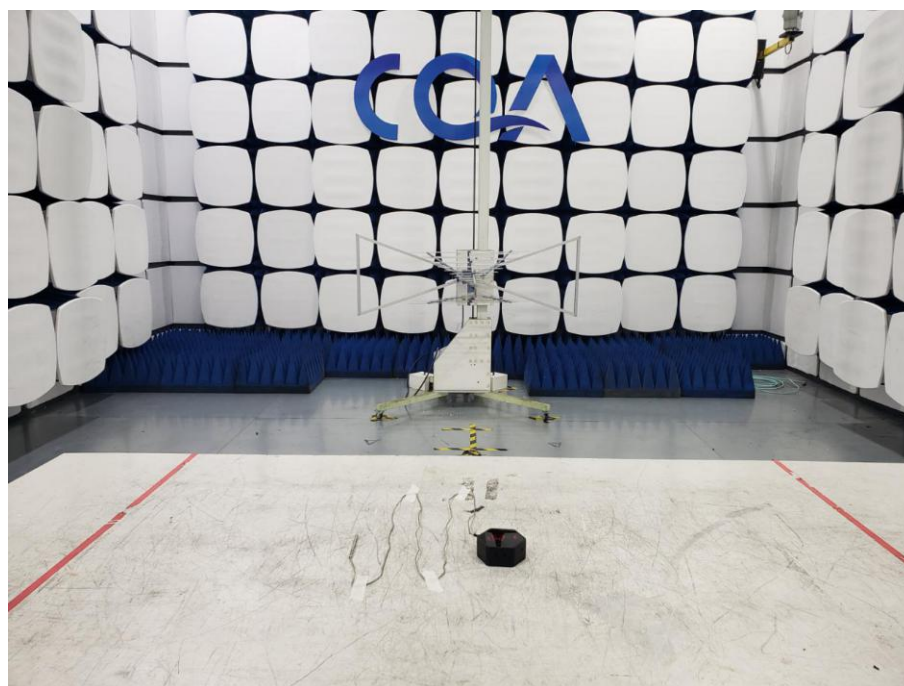

1 Photographs - EUT Test Setup

1.1 Radiated Spurious Emission

9KHz~30MHz:

30MHz~1GHz:

Above 1GHz:

1.2 Conducted Emission