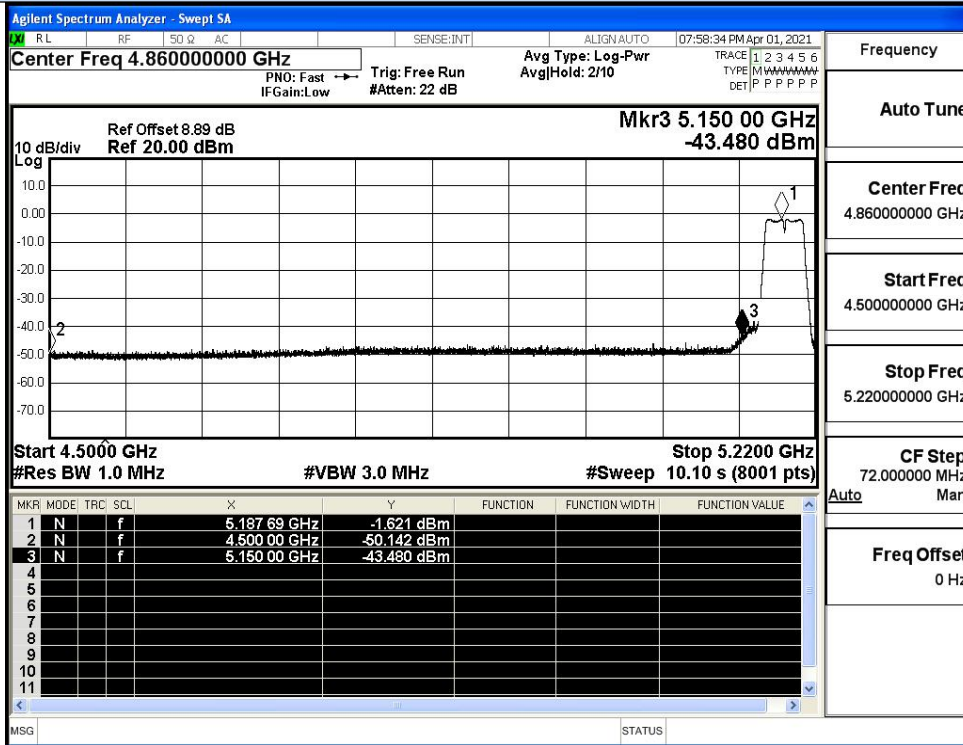

Undesirable Emissions Measurement

IEEE 802.11a / Channel 36 / 5180MHz / Peak

IEEE 802.11a / Channel 36 / 5180MHz / Average

Undesirable Emissions Measurement

IEEE 802.11a / Channel 48 / 5240MHz / Peak

IEEE 802.11a / Channel 48 / 5240MHz / Average

Undesirable Emissions Measurement

IEEE 802.11n20 / Channel 36 / 5180MHz / Peak

IEEE 802.11n20 / Channel 36 / 5180MHz / Average

Undesirable Emissions Measurement

IEEE 802.11n20 / Channel 48 / 5240MHz / Peak

IEEE 802.11n20 / Channel 48 / 5240MHz / Average

Undesirable Emissions Measurement

IEEE 802.11n40 / Channel 38 / 5190MHz / Peak

IEEE 802.11n40 / Channel 38 / 5190MHz / Average

Undesirable Emissions Measurement