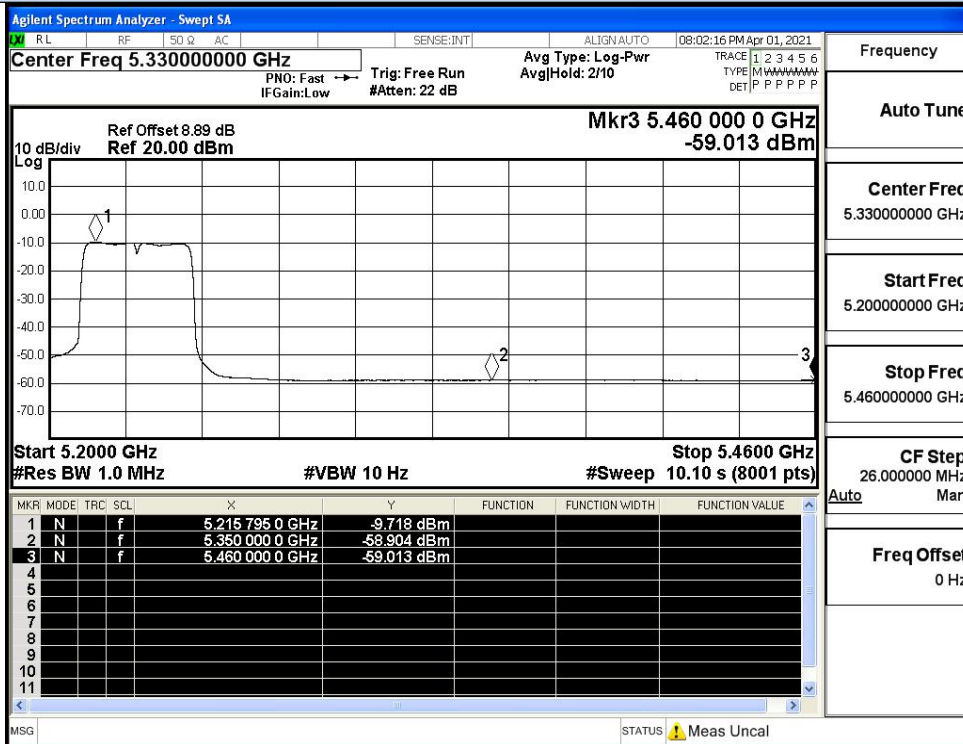

IEEE 802.11n40 / Channel 46 / 5230MHz / Peak

IEEE 802.11n40 / Channel 46 / 5230MHz / Average