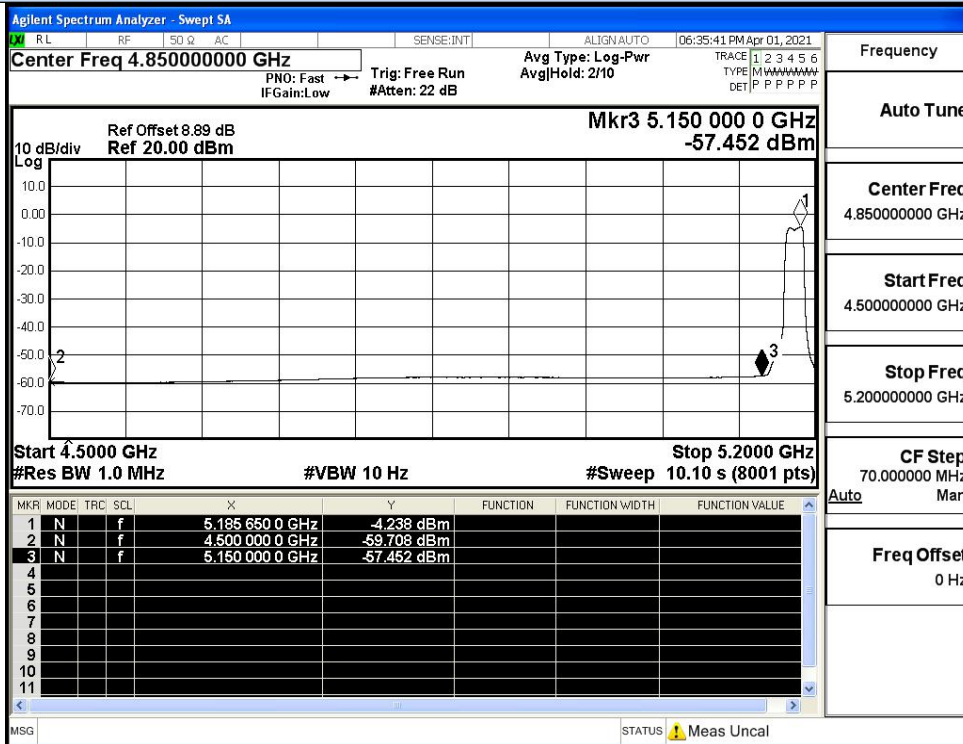

IEEE 802.11a / Channel 36 / 5180MHz / Peak

IEEE 802.11a / Channel 36 / 5180MHz / Average