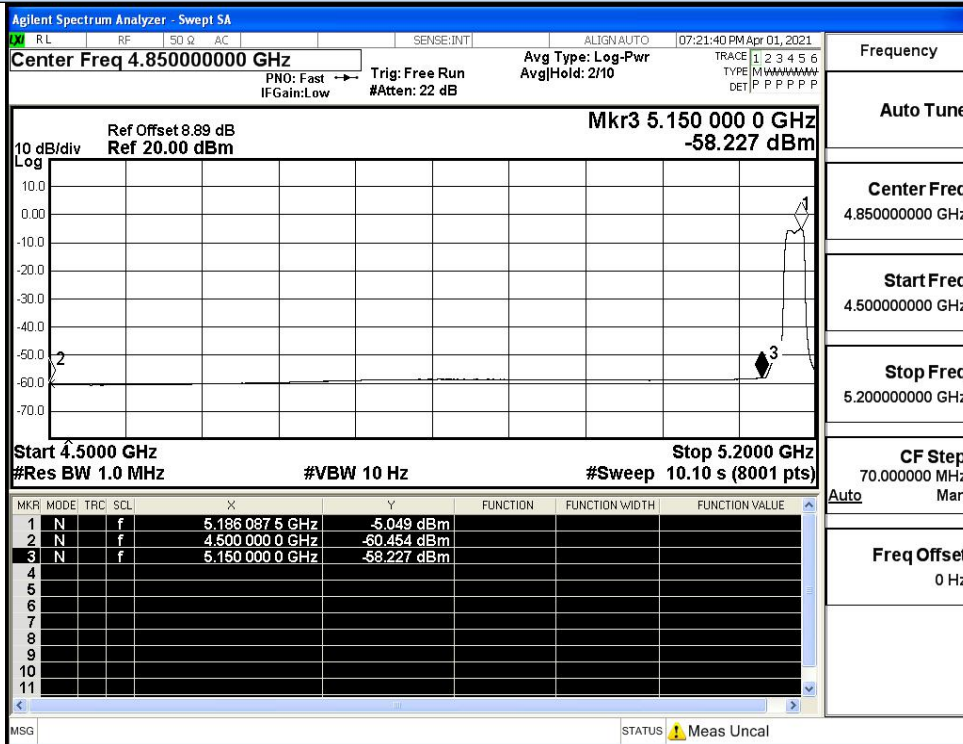

Undesirable Emissions Measurement

IEEE 802.11a / Channel 36 / 5180MHz / Peak

IEEE 802.11a / Channel 36 / 5180MHz / Average

Undesirable Emissions Measurement

IEEE 802.11a / Channel 48 / 5240MHz / Peak

IEEE 802.11a / Channel 48 / 5240MHz / Average

Undesirable Emissions Measurement

IEEE 802.11n20 / Channel 36 / 5180MHz / Peak

IEEE 802.11n20 / Channel 36 / 5180MHz / Average

Undesirable Emissions Measurement

IEEE 802.11n20 / Channel 48 / 5240MHz / Peak