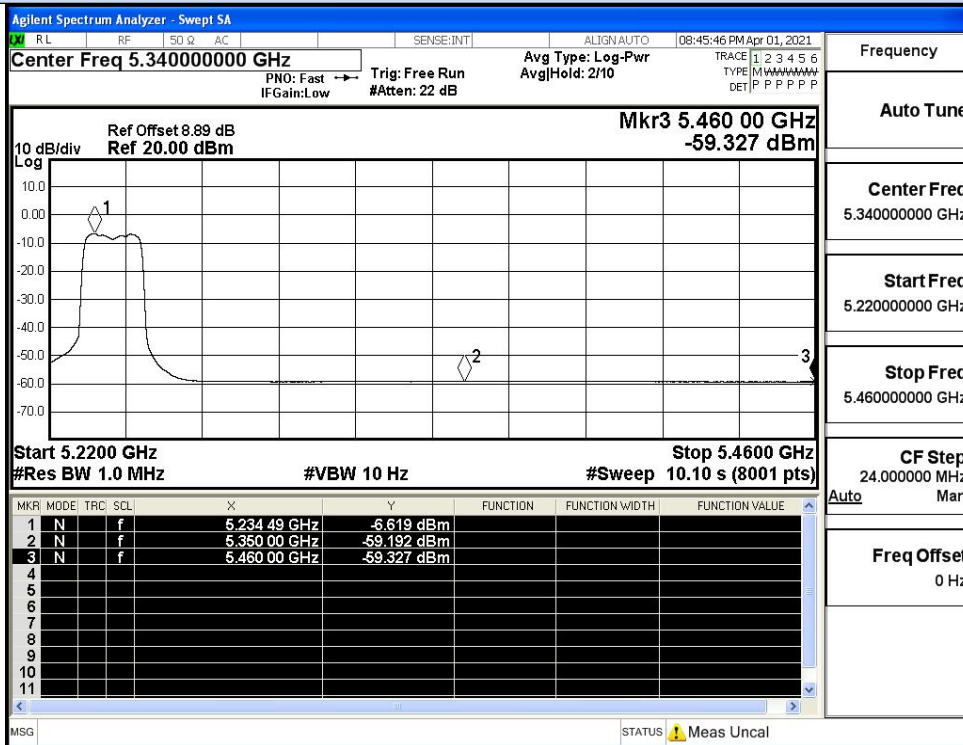

IEEE 802.11ac20 / Channel 48 / 5240MHz / Average