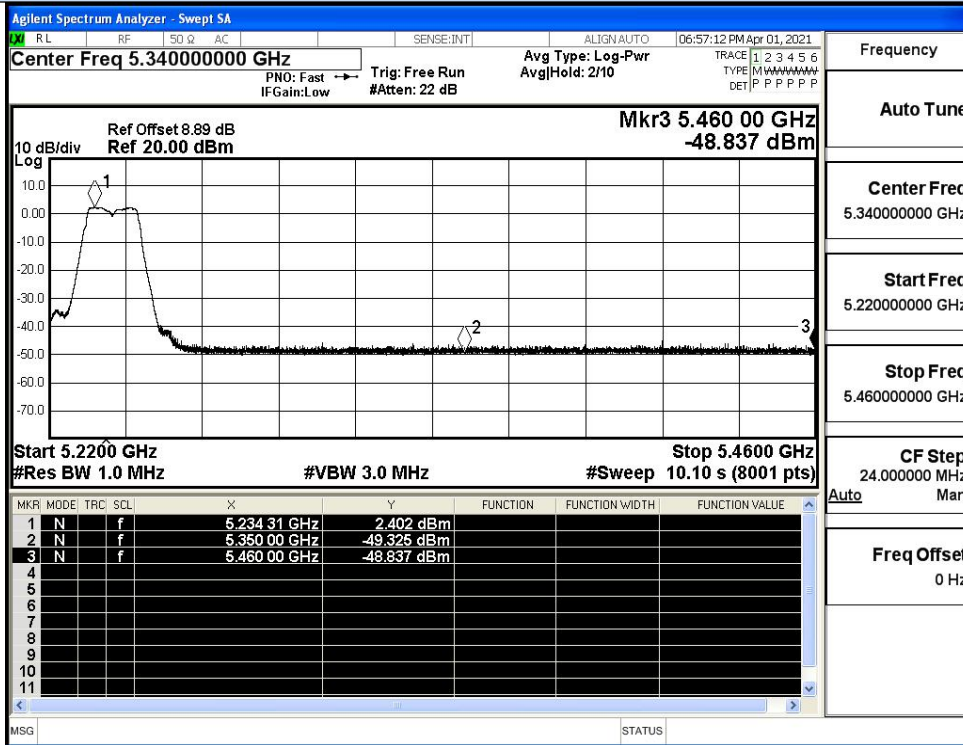

Undesirable Emissions Measurement

IEEE 802.11a / Channel 36 / 5180MHz / Peak

IEEE 802.11a / Channel 36 / 5180MHz / Average

Undesirable Emissions Measurement

IEEE 802.11a / Channel 48 / 5240MHz / Peak

IEEE 802.11a / Channel 48 / 5240MHz / Average

Undesirable Emissions Measurement

IEEE 802.11n20 / Channel 36 / 5180MHz / Peak

IEEE 802.11n20 / Channel 36 / 5180MHz / Average

Undesirable Emissions Measurement

IEEE 802.11n20 / Channel 48 / 5240MHz / Peak