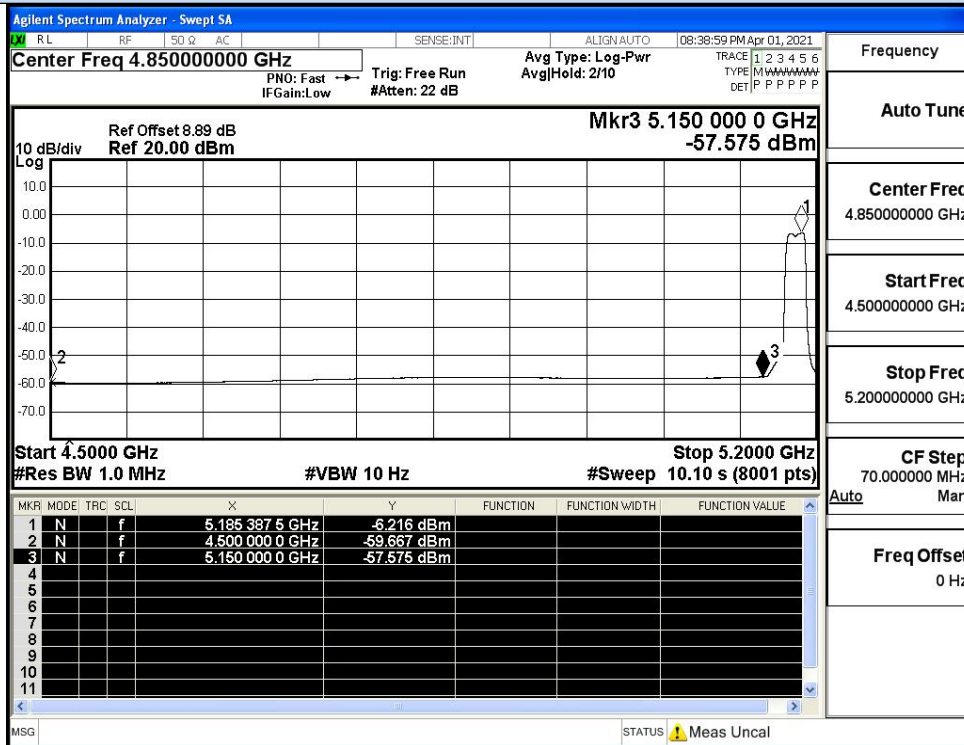

Frequency	
Auto Tune	
Center Freq	4.850000000 GHz
Start Freq	4.500000000 GHz
Stop Freq	5.200000000 GHz
CF Step	70.000000 MHz
	Auto Man
Freq Offset	0 Hz

IEEE 802.11ac20 / Channel 36 / 5180MHz / Average