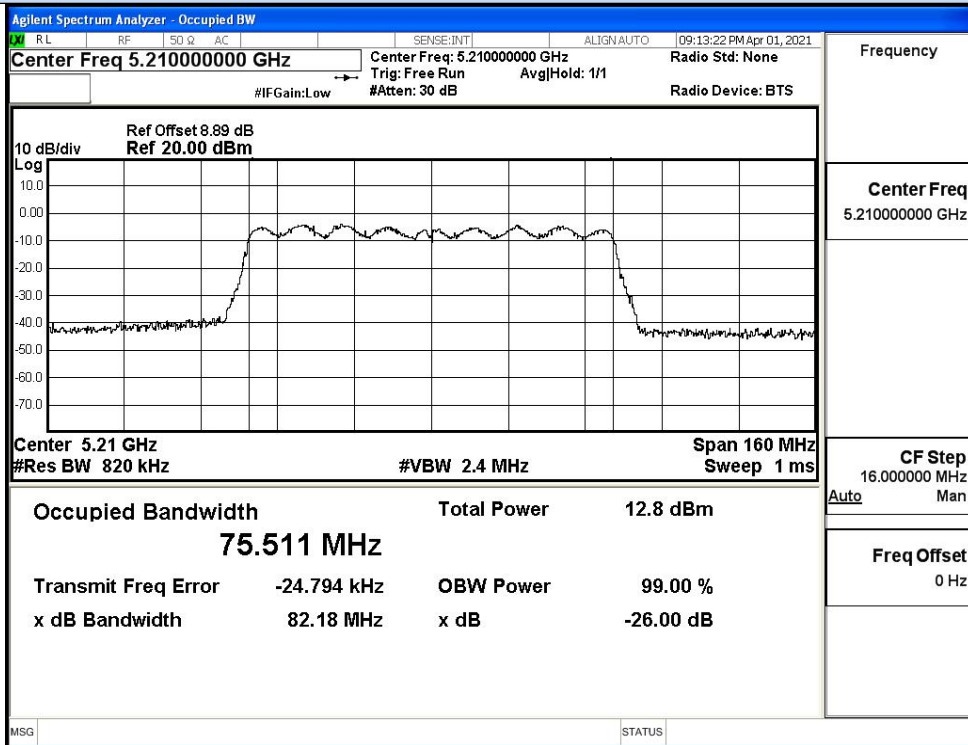

IEEE 802.11ac20 / Channel 48 / 5240MHz

IEEE 802.11ac40 / Channel 38 / 5190MHz

IEEE 802.11ac40 / Channel 46 / 5230MHz

IEEE 802.11ac80 / Channel 42 / 5210MHz

D.5 Undesirable Emissions Measurement

Test Mode	Channel	Frequency (MHz)	Conducted Power (dBm)	Antenna Gain (dBi)	Ground Reflection Factor (dB)	Covert Radiated E Level At 3m (dBuV/m)	Detector	Limit (dBuV/m)	Verdict
11A	36	4500.0	-50.07	2.00	0	47.16	Peak	68.20	Pass
		4500.0	-59.71	2.00	0	37.52	Average	54.00	Pass
		5150.0	-47.74	2.00	0	49.49	Peak	68.20	Pass
	48	5150.0	-57.45	2.00	0	39.78	Average	54.00	Pass
		5350.0	-49.33	2.00	0	47.90	Peak	68.20	Pass
		5350.0	-59.24	2.00	0	37.99	Average	54.00	Pass
		5460.0	-48.84	2.00	0	48.39	Peak	68.20	Pass
11N2 0 SISO	36	5460.0	-59.37	2.00	0	37.86	Average	54.00	Pass
		4500.0	-49.93	2.00	0	47.30	Peak	68.20	Pass
		4500.0	-60.45	2.00	0	36.78	Average	54.00	Pass
		5150.0	-48.72	2.00	0	48.51	Peak	68.20	Pass
	48	5150.0	-58.23	2.00	0	39.00	Average	54.00	Pass
		5350.0	-48.47	2.00	0	48.76	Peak	68.20	Pass
		5350.0	-59.19	2.00	0	38.04	Average	54.00	Pass
11N4 0 SISO	38	5460.0	-48.28	2.00	0	48.95	Peak	68.20	Pass
		5460.0	-59.32	2.00	0	37.91	Average	54.00	Pass
		4500.0	-50.14	2.00	0	47.09	Peak	68.20	Pass
		4500.0	-60.44	2.00	0	36.79	Average	54.00	Pass
	46	5150.0	-43.48	2.00	0	53.75	Peak	68.20	Pass
		5150.0	-55.71	2.00	0	41.52	Average	54.00	Pass
		5350.0	-48.79	2.00	0	48.44	Peak	68.20	Pass
11A C20 SIS O	36	5350.0	-58.90	2.00	0	38.33	Average	54.00	Pass
		5460.0	-49.05	2.00	0	48.18	Peak	68.20	Pass
		5460.0	-59.01	2.00	0	38.22	Average	54.00	Pass
		4500.0	-49.34	2.00	0	47.89	Peak	68.20	Pass
	48	4500.0	-59.67	2.00	0	37.56	Average	54.00	Pass
		5150.0	-47.55	2.00	0	49.68	Peak	68.20	Pass
		5150.0	-57.58	2.00	0	39.65	Average	54.00	Pass
11A C40 SIS O	38	4500.0	-49.34	2.00	0	47.89	Peak	68.20	Pass
		4500.0	-59.67	2.00	0	37.56	Average	54.00	Pass
		5150.0	-47.55	2.00	0	49.68	Peak	68.20	Pass
		5150.0	-57.58	2.00	0	39.65	Average	54.00	Pass
	46	4500.0	-50.32	2.00	0	46.91	Peak	68.20	Pass
		4500.0	-60.43	2.00	0	36.80	Average	54.00	Pass
		5150.0	-39.37	2.00	0	57.86	Peak	68.20	Pass
11A C80 SIS O	38	5150.0	-52.98	2.00	0	44.25	Average	54.00	Pass
		5350.0	-49.08	2.00	0	48.15	Peak	68.20	Pass
		5350.0	-58.89	2.00	0	38.34	Average	54.00	Pass
		5460.0	-48.67	2.00	0	48.56	Peak	68.20	Pass
	46	5460.0	-59.00	2.00	0	38.23	Average	54.00	Pass
		4500.0	-49.57	2.00	0	47.66	Peak	68.20	Pass
		4500.0	-58.44	2.00	0	38.79	Average	54.00	Pass
11A C80 SIS O	42	5150.0	-49.04	2.00	0	48.19	Peak	68.20	Pass
		5150.0	-58.57	2.00	0	38.66	Average	54.00	Pass
		5350.0	-49.57	2.00	0	47.66	Peak	68.20	Pass
		5350.0	-58.44	2.00	0	38.79	Average	54.00	Pass
	42	5460.0	-49.04	2.00	0	48.19	Peak	68.20	Pass
		5460.0	-58.57	2.00	0	38.66	Average	54.00	Pass
		5460.0	-58.57	2.00	0	38.66	Average	54.00	Pass