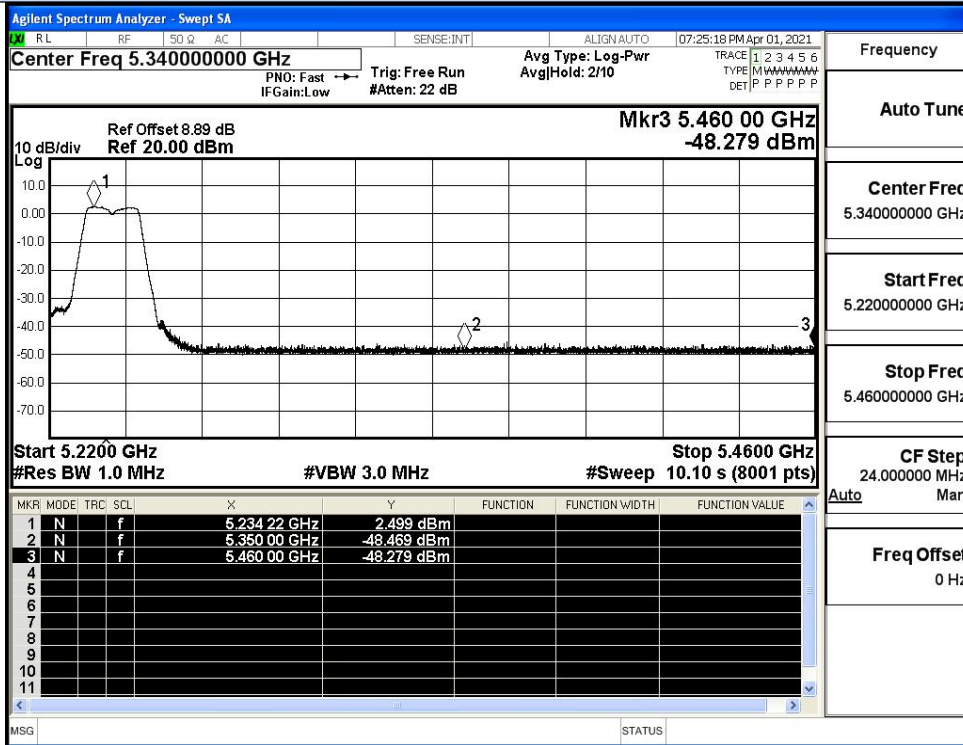

Undesirable Emissions Measurement

IEEE 802.11a / Channel 36 / 5180MHz / Peak

IEEE 802.11a / Channel 36 / 5180MHz / Average

Undesirable Emissions Measurement

IEEE 802.11a / Channel 48 / 5240MHz / Peak

IEEE 802.11a / Channel 48 / 5240MHz / Average

Undesirable Emissions Measurement

IEEE 802.11n20 / Channel 36 / 5180MHz / Peak

IEEE 802.11n20 / Channel 36 / 5180MHz / Average

Undesirable Emissions Measurement

IEEE 802.11n20 / Channel 48 / 5240MHz / Peak

IEEE 802.11n20 / Channel 48 / 5240MHz / Average

Undesirable Emissions Measurement

IEEE 802.11n40 / Channel 38 / 5190MHz / Peak

IEEE 802.11n40 / Channel 38 / 5190MHz / Average

Undesirable Emissions Measurement