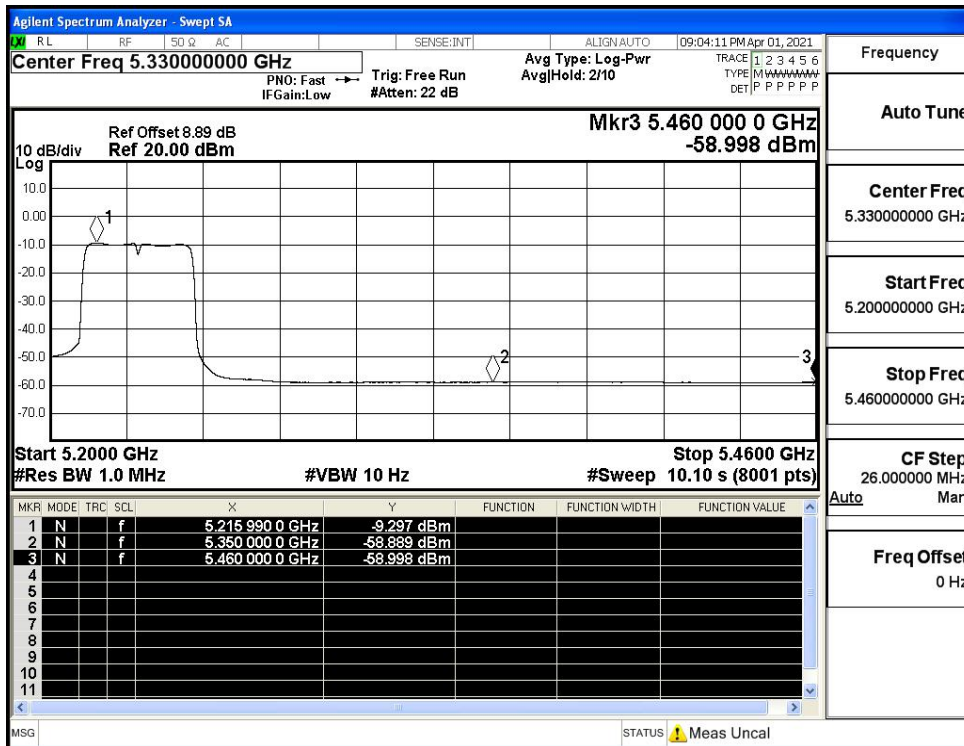

IEEE 802.11ac20 / Channel 36 / 5180MHz / Peak

Frequency	
Auto Tune	
Center Freq	4.850000000 GHz
Start Freq	4.500000000 GHz
Stop Freq	5.200000000 GHz
CF Step	70.000000 MHz
	Auto Man
Freq Offset	0 Hz

IEEE 802.11ac20 / Channel 36 / 5180MHz / Average

IEEE 802.11ac20 / Channel 48 / 5240MHz / Peak

IEEE 802.11ac20 / Channel 48 / 5240MHz / Average

IEEE 802.11ac40 / Channel 38 / 5190MHz / Peak

IEEE 802.11ac40 / Channel 38 / 5190MHz / Average

IEEE 802.11ac40 / Channel 46/ 5230MHz / Peak