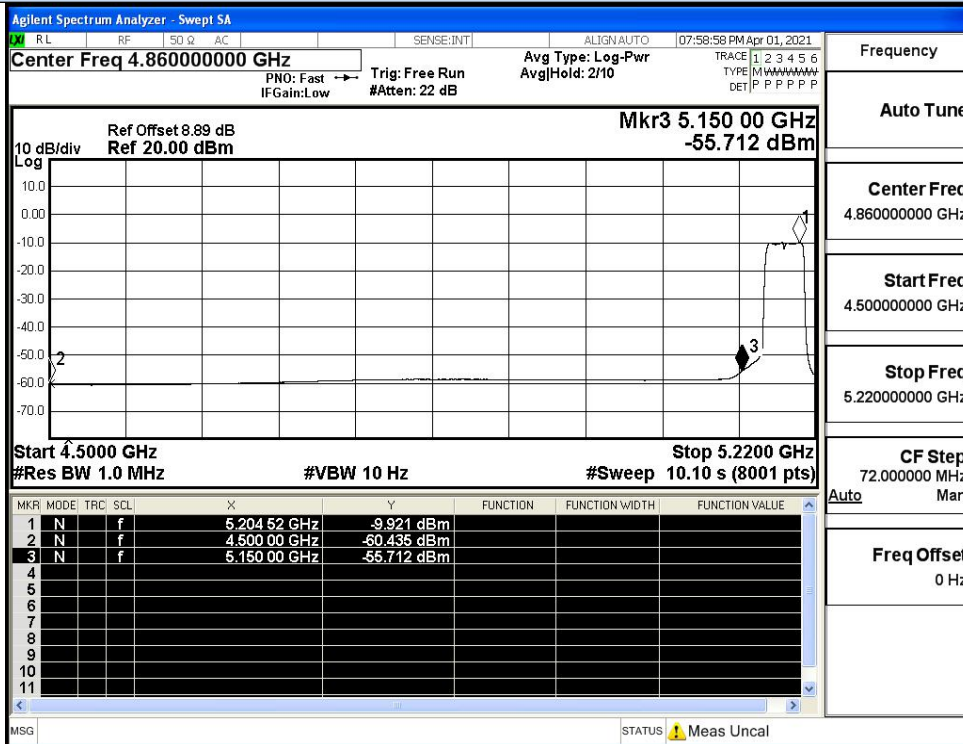

Undesirable Emissions Measurement

IEEE 802.11a / Channel 36 / 5180MHz / Peak

IEEE 802.11a / Channel 36 / 5180MHz / Average

Undesirable Emissions Measurement

IEEE 802.11a / Channel 48 / 5240MHz / Peak

IEEE 802.11a / Channel 48 / 5240MHz / Average

Undesirable Emissions Measurement

IEEE 802.11n20 / Channel 36 / 5180MHz / Peak

IEEE 802.11n20 / Channel 36 / 5180MHz / Average

Undesirable Emissions Measurement

IEEE 802.11n20 / Channel 48 / 5240MHz / Peak

IEEE 802.11n20 / Channel 48 / 5240MHz / Average

Undesirable Emissions Measurement

IEEE 802.11n40 / Channel 38 / 5190MHz / Peak

IEEE 802.11n40 / Channel 38 / 5190MHz / Average

Undesirable Emissions Measurement