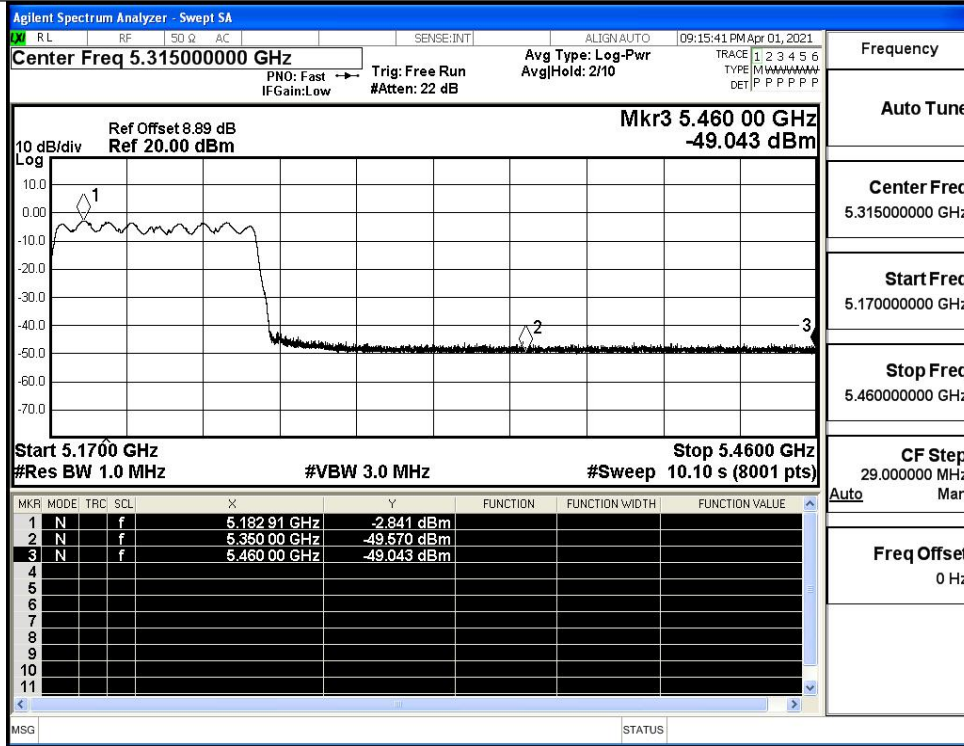

IEEE 802.11ac20 / Channel 36 / 5180MHz / Peak

Frequency	
Auto Tune	
Center Freq	4.850000000 GHz
Start Freq	4.500000000 GHz
Stop Freq	5.200000000 GHz
CF Step	70.000000 MHz
	Auto Man
Freq Offset	0 Hz

IEEE 802.11ac20 / Channel 36 / 5180MHz / Average

IEEE 802.11ac20 / Channel 48 / 5240MHz / Peak

IEEE 802.11ac20 / Channel 48 / 5240MHz / Average

IEEE 802.11ac40 / Channel 38 / 5190MHz / Peak

IEEE 802.11ac40 / Channel 38 / 5190MHz / Average

IEEE 802.11ac40 / Channel 46/ 5230MHz / Peak

IEEE 802.11ac40 / Channel 46 / 5230MHz / Average

IEEE 802.11ac80 / Channel 42 / 5210MHz / Peak

IEEE 802.11ac80 / Channel 42 / 5210MHz / Average