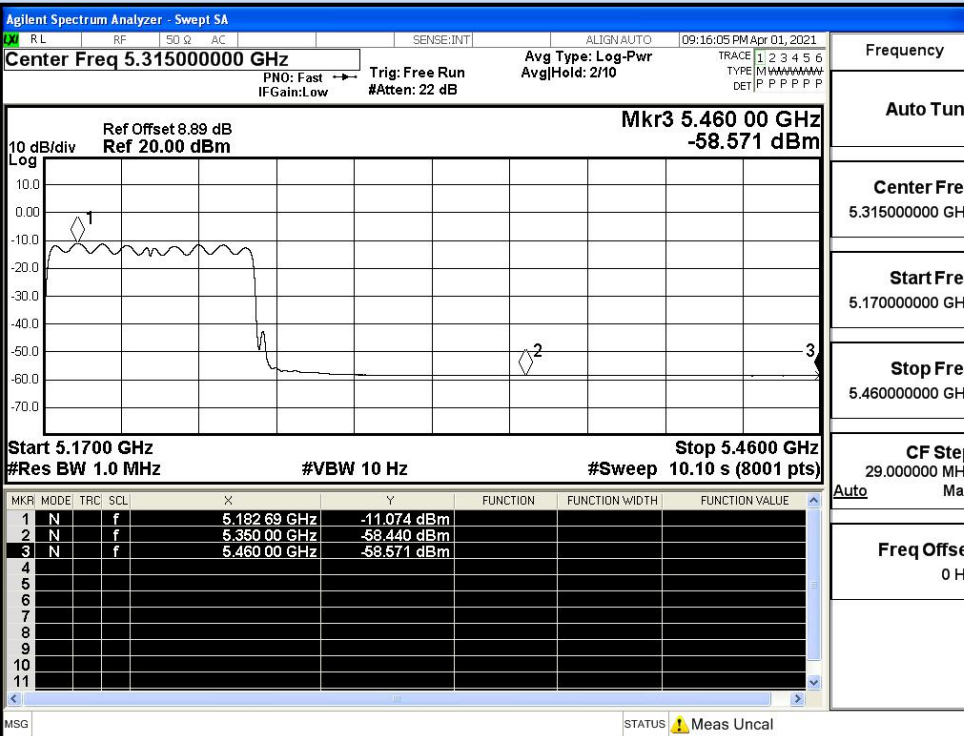

IEEE 802.11ac20 / Channel 36 / 5180MHz / Peak

Frequency	
Auto Tune	
Center Freq	4.850000000 GHz
Start Freq	4.500000000 GHz
Stop Freq	5.200000000 GHz
CF Step	70.000000 MHz
	Auto Man
Freq Offset	0 Hz

IEEE 802.11ac20 / Channel 36 / 5180MHz / Average

IEEE 802.11ac20 / Channel 48 / 5240MHz / Peak

IEEE 802.11ac20 / Channel 48 / 5240MHz / Average

IEEE 802.11ac40 / Channel 38 / 5190MHz / Peak

IEEE 802.11ac40 / Channel 38 / 5190MHz / Average

IEEE 802.11ac40 / Channel 46/ 5230MHz / Peak

IEEE 802.11ac40 / Channel 46 / 5230MHz / Average

IEEE 802.11ac80 / Channel 42 / 5210MHz / Peak

IEEE 802.11ac80 / Channel 42 / 5210MHz / Average