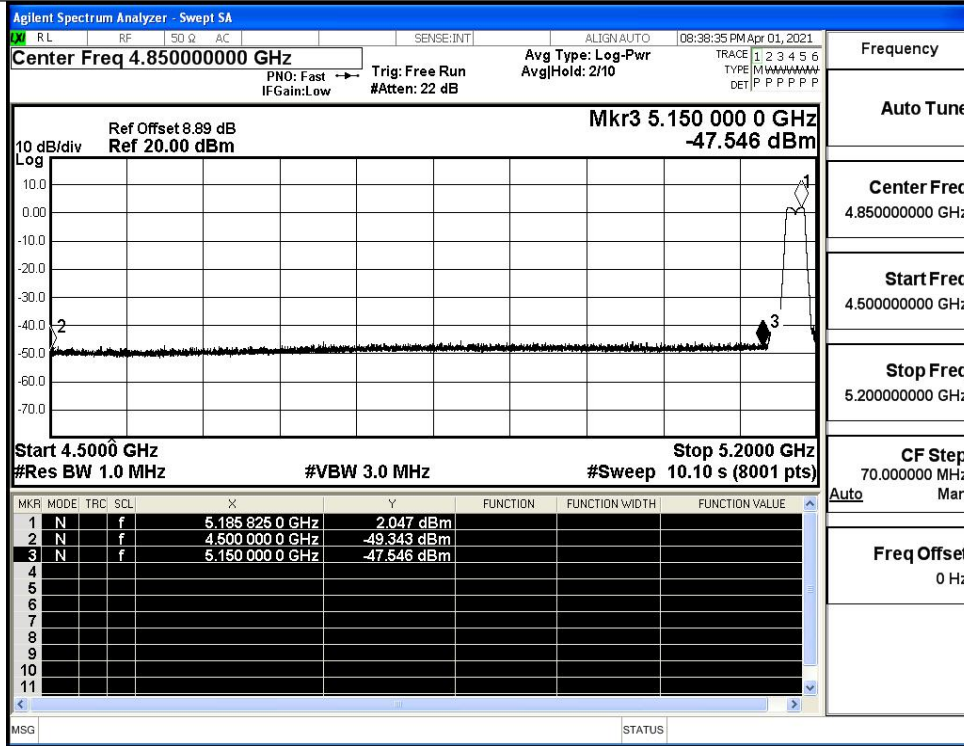

IEEE 802.11n20 / Channel 48 / 5240MHz / Average

Undesirable Emissions Measurement

IEEE 802.11n40 / Channel 38 / 5190MHz / Peak

IEEE 802.11n40 / Channel 38 / 5190MHz / Average

Undesirable Emissions Measurement

IEEE 802.11n40 / Channel 46 / 5230MHz / Peak

IEEE 802.11n40 / Channel 46 / 5230MHz / Average

Frequency	
Auto Tune	
Center Freq	4.850000000 GHz
Start Freq	4.500000000 GHz
Stop Freq	5.200000000 GHz
CF Step	70.000000 MHz
	Auto Man
Freq Offset	0 Hz