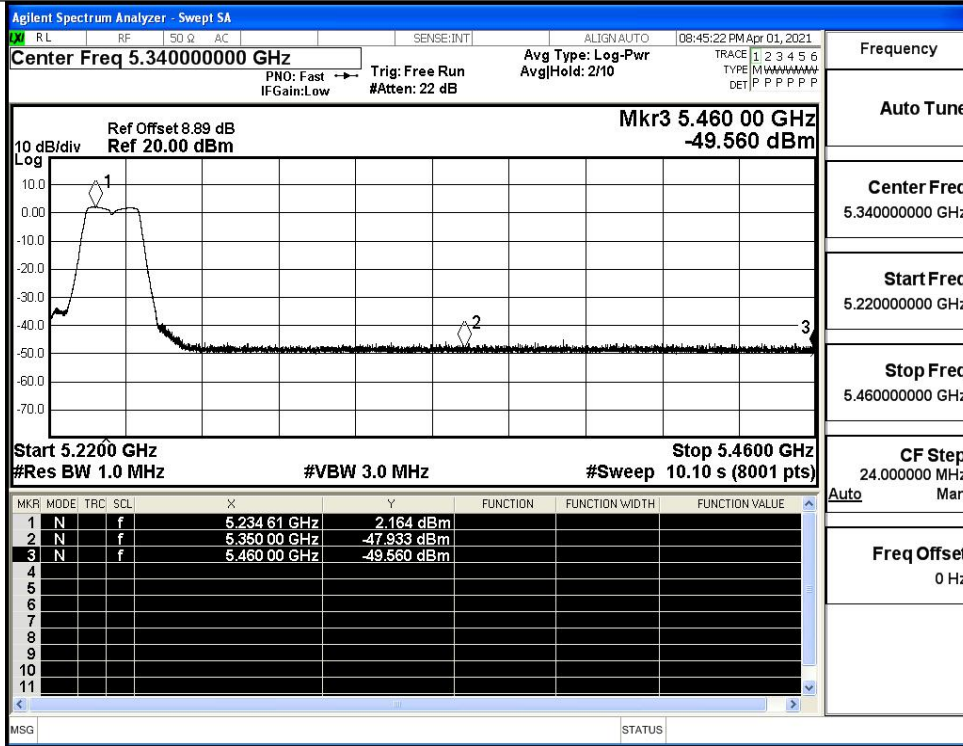

IEEE 802.11n40 / Channel 46 / 5230MHz / Peak

IEEE 802.11n40 / Channel 46 / 5230MHz / Average

Frequency	
Auto Tune	
Center Freq	4.850000000 GHz
Start Freq	4.500000000 GHz
Stop Freq	5.200000000 GHz
CF Step	70.000000 MHz
	Auto Man
Freq Offset	0 Hz

IEEE 802.11ac20 / Channel 36 / 5180MHz / Peak

Frequency	
Auto Tune	
Center Freq	4.850000000 GHz
Start Freq	4.500000000 GHz
Stop Freq	5.200000000 GHz
CF Step	70.000000 MHz
	Auto Man
Freq Offset	0 Hz

IEEE 802.11ac20 / Channel 36 / 5180MHz / Average