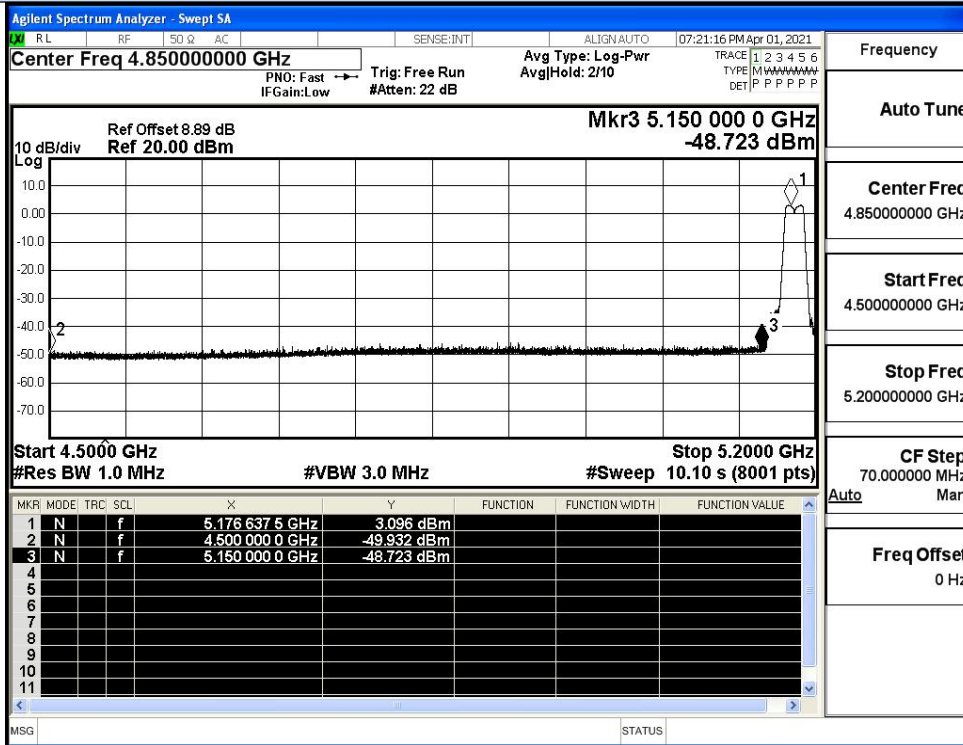

Undesirable Emissions Measurement

IEEE 802.11a / Channel 36 / 5180MHz / Peak

IEEE 802.11a / Channel 36 / 5180MHz / Average

Undesirable Emissions Measurement

IEEE 802.11a / Channel 48 / 5240MHz / Peak

IEEE 802.11a / Channel 48 / 5240MHz / Average

Undesirable Emissions Measurement

IEEE 802.11n20 / Channel 36 / 5180MHz / Peak

IEEE 802.11n20 / Channel 36 / 5180MHz / Average

Undesirable Emissions Measurement

IEEE 802.11n20 / Channel 48 / 5240MHz / Peak