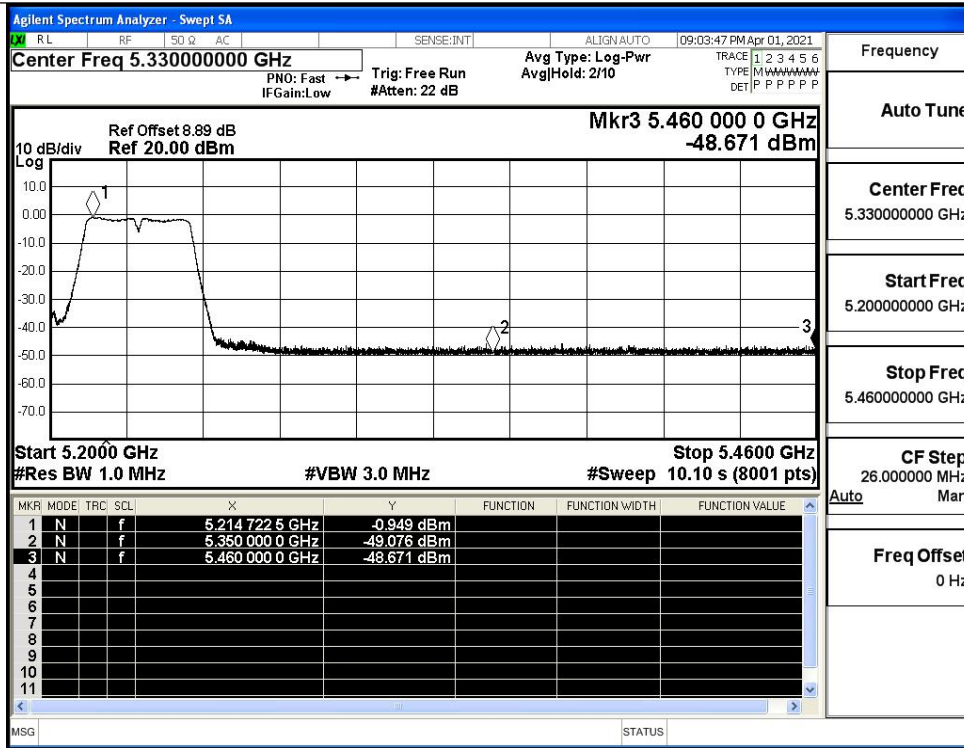

IEEE 802.11ac20 / Channel 36 / 5180MHz / Peak

Frequency	
Auto Tune	
Center Freq	4.850000000 GHz
Start Freq	4.500000000 GHz
Stop Freq	5.200000000 GHz
CF Step	70.000000 MHz
	Auto Man
Freq Offset	0 Hz

IEEE 802.11ac20 / Channel 36 / 5180MHz / Average

IEEE 802.11ac20 / Channel 48 / 5240MHz / Peak

IEEE 802.11ac20 / Channel 48 / 5240MHz / Average

IEEE 802.11ac40 / Channel 38 / 5190MHz / Peak

IEEE 802.11ac40 / Channel 38 / 5190MHz / Average

IEEE 802.11ac40 / Channel 46/ 5230MHz / Peak