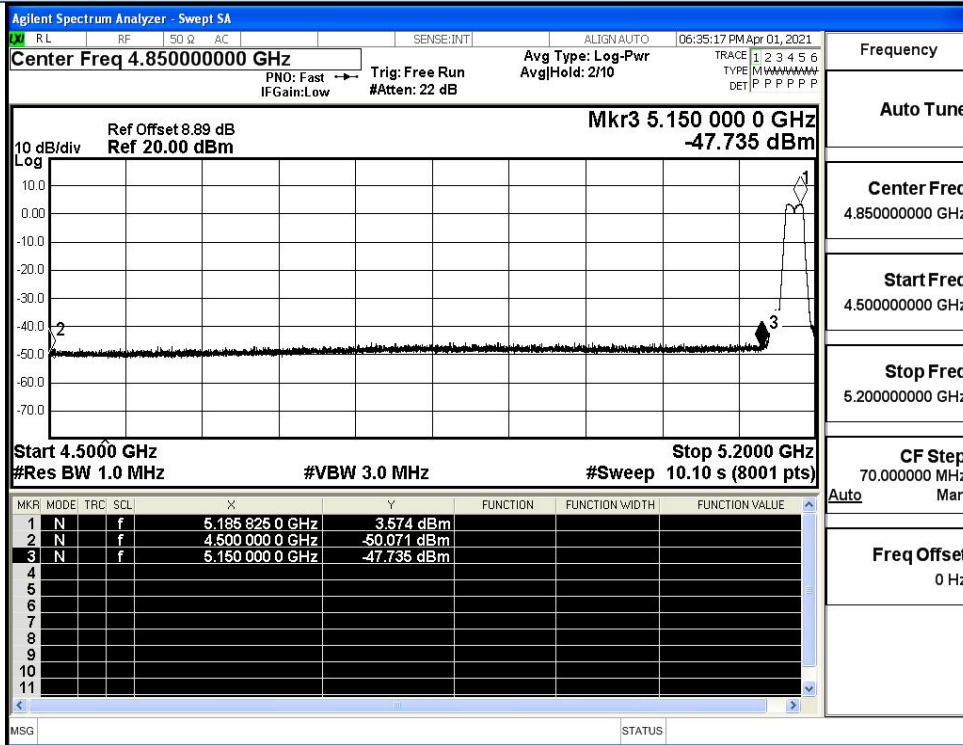

Undesirable Emissions Measurement