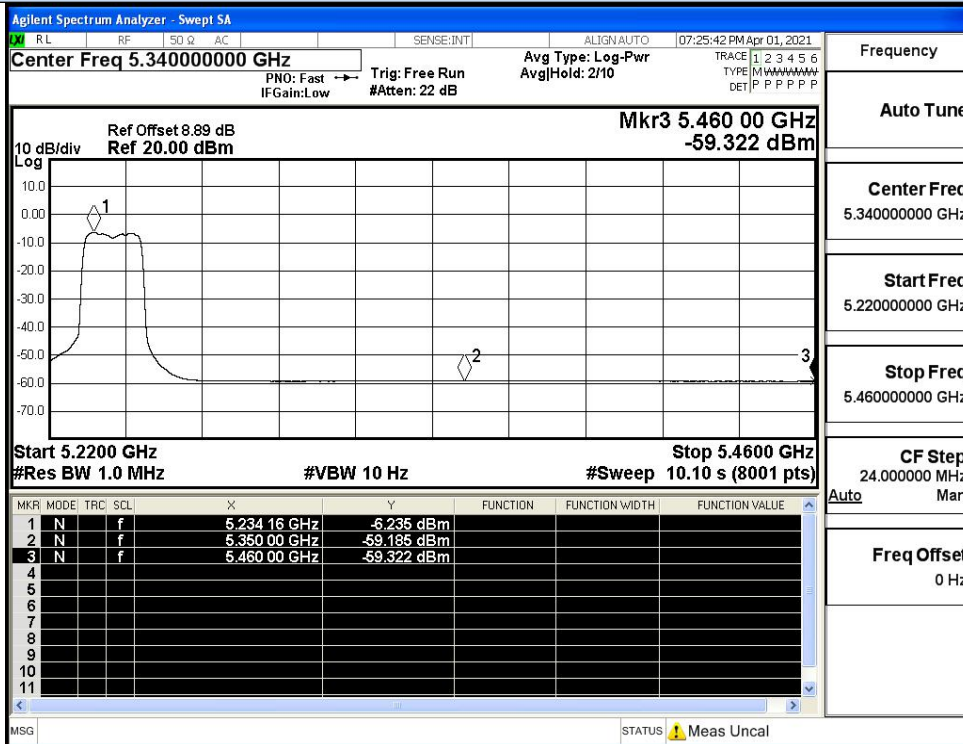

Undesirable Emissions Measurement

IEEE 802.11n20 / Channel 36 / 5180MHz / Peak

IEEE 802.11n20 / Channel 36 / 5180MHz / Average

Undesirable Emissions Measurement

IEEE 802.11n20 / Channel 48 / 5240MHz / Peak

IEEE 802.11n20 / Channel 48 / 5240MHz / Average

Undesirable Emissions Measurement

IEEE 802.11n40 / Channel 38 / 5190MHz / Peak

IEEE 802.11n40 / Channel 38 / 5190MHz / Average

Undesirable Emissions Measurement