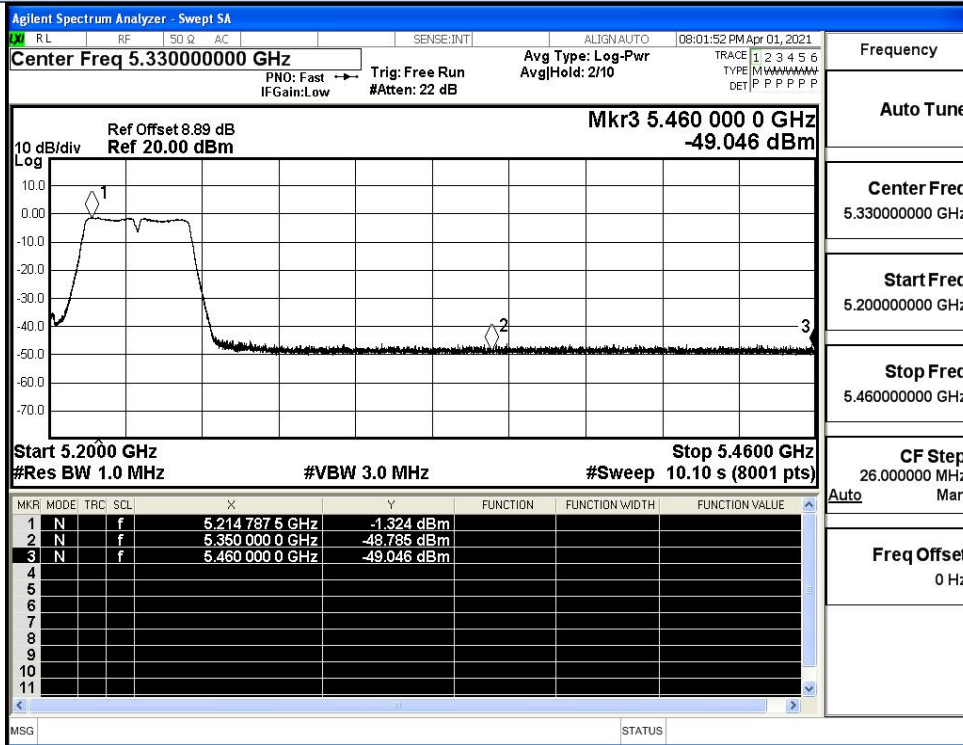

Undesirable Emissions Measurement

IEEE 802.11n20 / Channel 36 / 5180MHz / Peak

IEEE 802.11n20 / Channel 36 / 5180MHz / Average

Undesirable Emissions Measurement

IEEE 802.11n20 / Channel 48 / 5240MHz / Peak

IEEE 802.11n20 / Channel 48 / 5240MHz / Average

Undesirable Emissions Measurement

IEEE 802.11n40 / Channel 38 / 5190MHz / Peak

IEEE 802.11n40 / Channel 38 / 5190MHz / Average

Undesirable Emissions Measurement

IEEE 802.11n40 / Channel 46 / 5230MHz / Peak

IEEE 802.11n40 / Channel 46 / 5230MHz / Average

Frequency	
Auto Tune	
Center Freq	4.850000000 GHz
Start Freq	4.500000000 GHz
Stop Freq	5.200000000 GHz
CF Step	70.000000 MHz
	Auto Man
Freq Offset	0 Hz