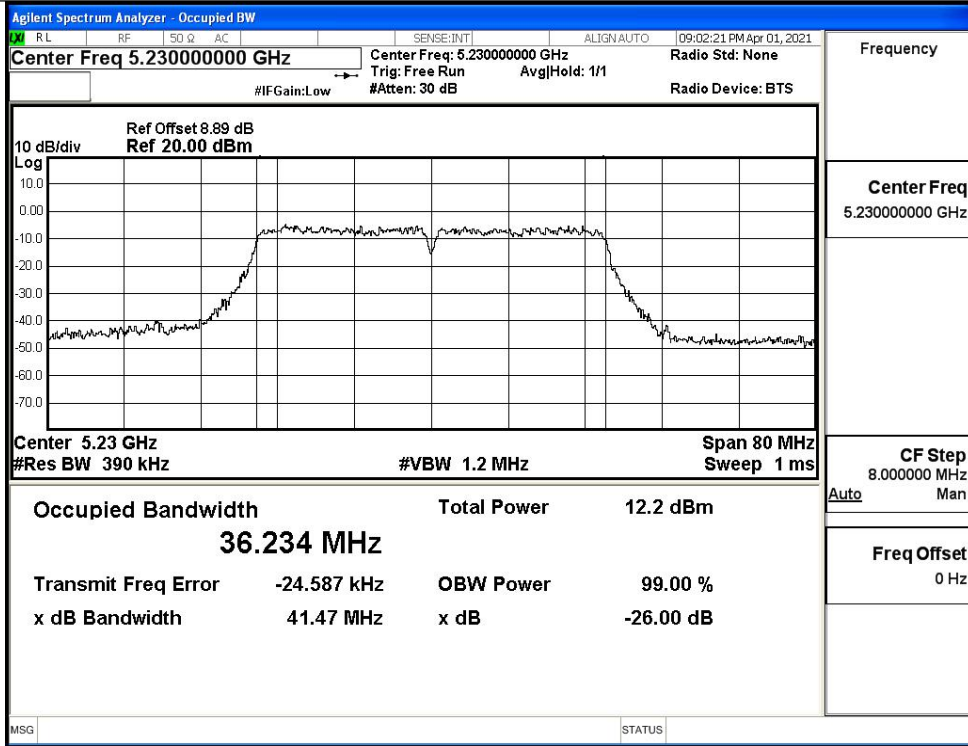

IEEE 802.11ac40 / Channel 46 / 5230MHz