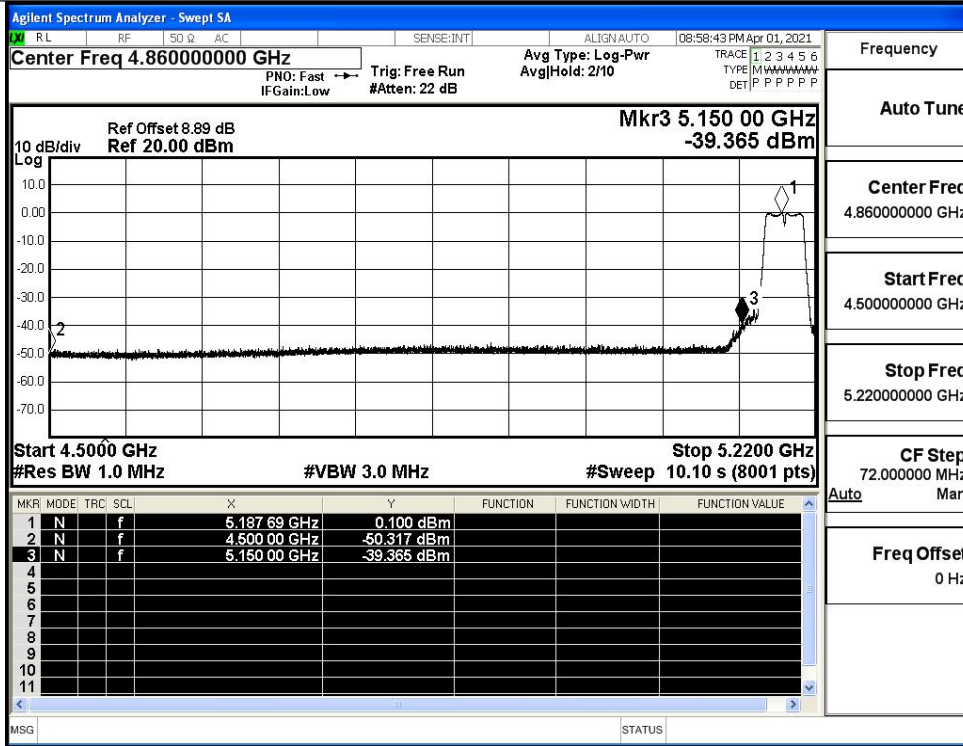

IEEE 802.11ac20 / Channel 36 / 5180MHz / Peak

Frequency	
Auto Tune	
Center Freq	4.850000000 GHz
Start Freq	4.500000000 GHz
Stop Freq	5.200000000 GHz
CF Step	70.000000 MHz
	Auto Man
Freq Offset	0 Hz

IEEE 802.11ac20 / Channel 36 / 5180MHz / Average

IEEE 802.11ac20 / Channel 48 / 5240MHz / Peak

IEEE 802.11ac20 / Channel 48 / 5240MHz / Average

IEEE 802.11ac40 / Channel 38 / 5190MHz / Peak

IEEE 802.11ac40 / Channel 38 / 5190MHz / Average

IEEE 802.11ac40 / Channel 46/ 5230MHz / Peak