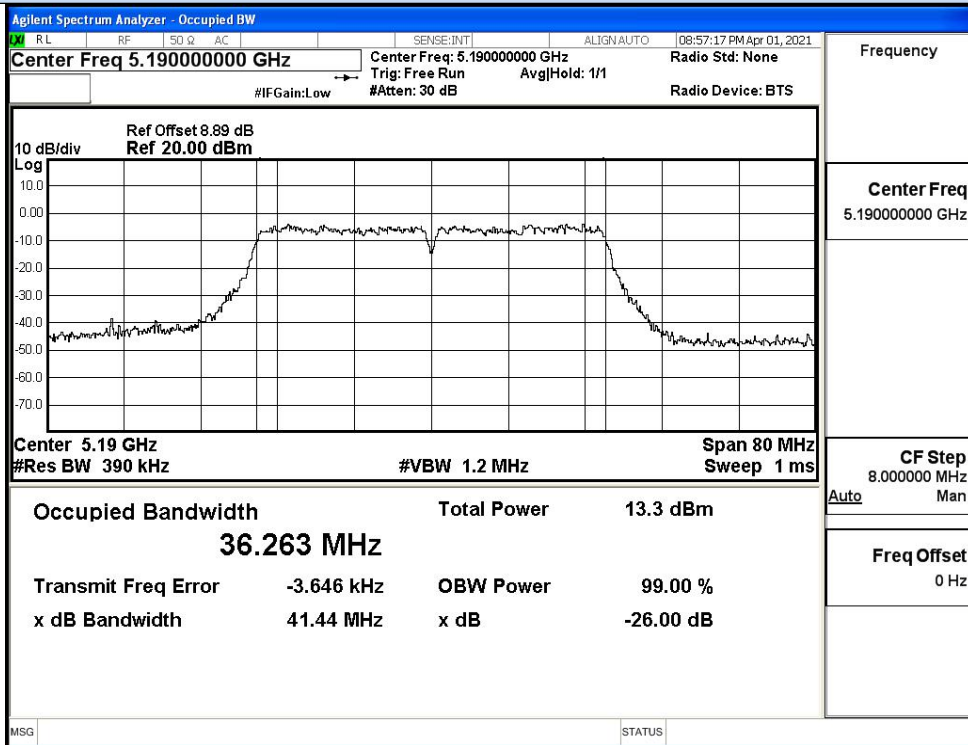

IEEE 802.11ac20 / Channel 48 / 5240MHz

IEEE 802.11ac40 / Channel 38 / 5190MHz

IEEE 802.11ac40 / Channel 46 / 5230MHz

IEEE 802.11ac80 / Channel 42 / 5210MHz

D.5 Undesirable Emissions Measurement

Test Mode	Channel	Frequency (MHz)	Conducted Power (dBm)	Antenna Gain (dBi)	Ground Reflection Factor (dB)	Covert Radiated E Level At 3m (dBuV/m)	Detector	Limit (dBuV/m)	Verdict
11A	36	4500.0	-50.07	2.00	0	47.16	Peak	68.20	Pass
		4500.0	-59.71	2.00	0	37.52	Average	54.00	Pass
		5150.0	-47.74	2.00	0	49.49	Peak	68.20	Pass
	48	5150.0	-57.45	2.00	0	39.78	Average	54.00	Pass
		5350.0	-49.33	2.00	0	47.90	Peak	68.20	Pass
		5350.0	-59.24	2.00	0	37.99	Average	54.00	Pass
		5460.0	-48.84	2.00	0	48.39	Peak	68.20	Pass
11N2 0 SISO	36	5460.0	-59.37	2.00	0	37.86	Average	54.00	Pass
		4500.0	-49.93	2.00	0	47.30	Peak	68.20	Pass
		4500.0	-60.45	2.00	0	36.78	Average	54.00	Pass
		5150.0	-48.72	2.00	0	48.51	Peak	68.20	Pass
	48	5150.0	-58.23	2.00	0	39.00	Average	54.00	Pass
		5350.0	-48.47	2.00	0	48.76	Peak	68.20	Pass
		5350.0	-59.19	2.00	0	38.04	Average	54.00	Pass
11N4 0 SISO	38	5460.0	-48.28	2.00	0	48.95	Peak	68.20	Pass
		5460.0	-59.32	2.00	0	37.91	Average	54.00	Pass
		4500.0	-50.14	2.00	0	47.09	Peak	68.20	Pass
		4500.0	-60.44	2.00	0	36.79	Average	54.00	Pass
	46	5150.0	-43.48	2.00	0	53.75	Peak	68.20	Pass
		5150.0	-55.71	2.00	0	41.52	Average	54.00	Pass
		5350.0	-48.79	2.00	0	48.44	Peak	68.20	Pass
11A C20 SIS O	36	5350.0	-58.90	2.00	0	38.33	Average	54.00	Pass
		5460.0	-49.05	2.00	0	48.18	Peak	68.20	Pass
		5460.0	-59.01	2.00	0	38.22	Average	54.00	Pass
		4500.0	-49.34	2.00	0	47.89	Peak	68.20	Pass
	48	4500.0	-59.67	2.00	0	37.56	Average	54.00	Pass
		5150.0	-47.55	2.00	0	49.68	Peak	68.20	Pass
		5150.0	-57.58	2.00	0	39.65	Average	54.00	Pass
11A C40 SIS O	38	4500.0	-49.34	2.00	0	47.89	Peak	68.20	Pass
		4500.0	-59.67	2.00	0	37.56	Average	54.00	Pass
		5150.0	-47.55	2.00	0	49.68	Peak	68.20	Pass
		5150.0	-57.58	2.00	0	39.65	Average	54.00	Pass
	46	4500.0	-50.32	2.00	0	46.91	Peak	68.20	Pass
		4500.0	-60.43	2.00	0	36.80	Average	54.00	Pass
		5150.0	-39.37	2.00	0	57.86	Peak	68.20	Pass
11A C80 SIS O	38	5150.0	-52.98	2.00	0	44.25	Average	54.00	Pass
		5350.0	-49.08	2.00	0	48.15	Peak	68.20	Pass
		5350.0	-58.89	2.00	0	38.34	Average	54.00	Pass
		5460.0	-48.67	2.00	0	48.56	Peak	68.20	Pass
	46	5460.0	-59.00	2.00	0	38.23	Average	54.00	Pass
		4500.0	-49.57	2.00	0	47.66	Peak	68.20	Pass
		4500.0	-58.44	2.00	0	38.79	Average	54.00	Pass
11A C80 SIS O	42	5150.0	-49.04	2.00	0	48.19	Peak	68.20	Pass
		5150.0	-58.57	2.00	0	38.66	Average	54.00	Pass
		5350.0	-49.57	2.00	0	47.66	Peak	68.20	Pass
		5350.0	-58.44	2.00	0	38.79	Average	54.00	Pass
	42	5460.0	-49.04	2.00	0	48.19	Peak	68.20	Pass
		5460.0	-58.57	2.00	0	38.66	Average	54.00	Pass
		5460.0	-58.57	2.00	0	38.66	Average	54.00	Pass