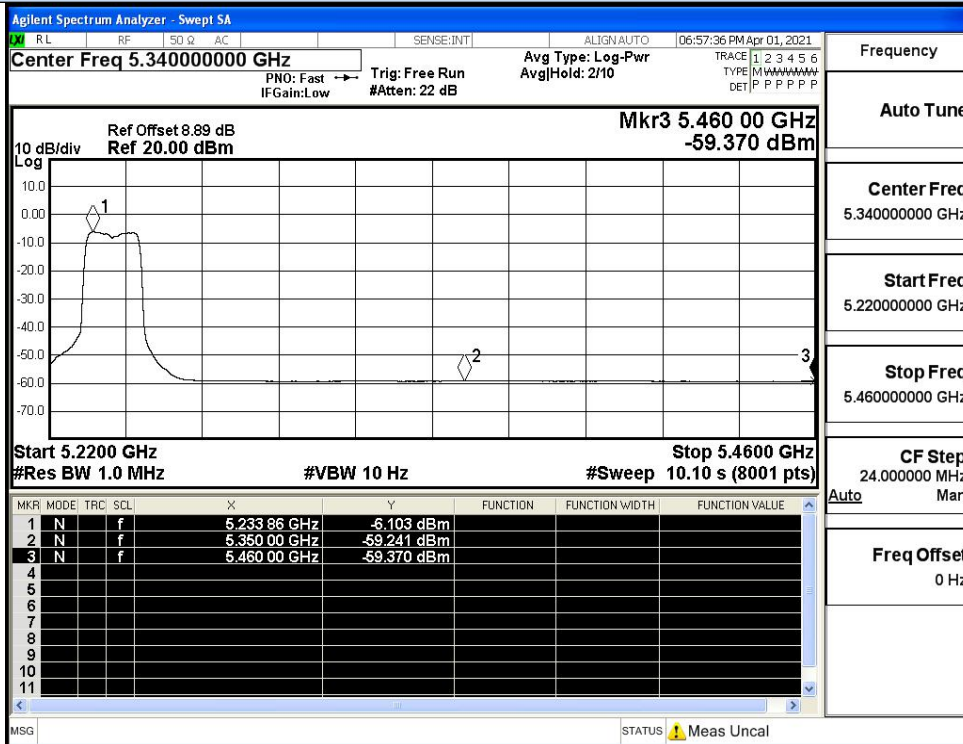

Undesirable Emissions Measurement

IEEE 802.11a / Channel 36 / 5180MHz / Peak

IEEE 802.11a / Channel 36 / 5180MHz / Average

Undesirable Emissions Measurement

IEEE 802.11a / Channel 48 / 5240MHz / Peak

IEEE 802.11a / Channel 48 / 5240MHz / Average

Undesirable Emissions Measurement

IEEE 802.11n20 / Channel 36 / 5180MHz / Peak

IEEE 802.11n20 / Channel 36 / 5180MHz / Average

Undesirable Emissions Measurement

IEEE 802.11n20 / Channel 48 / 5240MHz / Peak