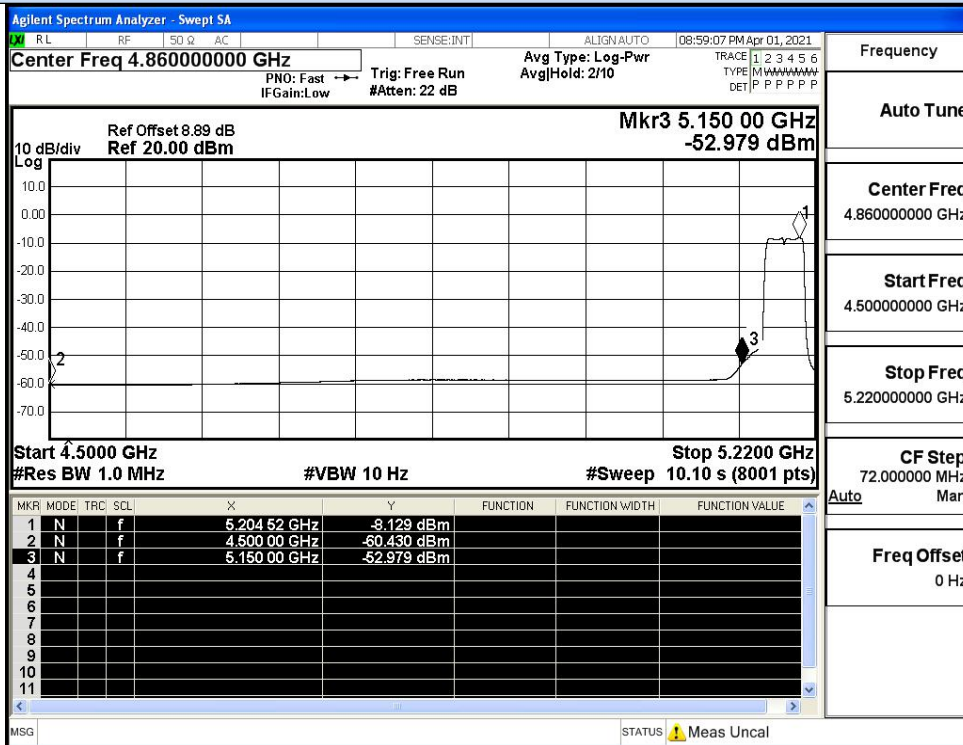

IEEE 802.11ac20 / Channel 36 / 5180MHz / Peak

Frequency	
Auto Tune	
Center Freq	4.850000000 GHz
Start Freq	4.500000000 GHz
Stop Freq	5.200000000 GHz
CF Step	70.000000 MHz
	Auto Man
Freq Offset	0 Hz

IEEE 802.11ac20 / Channel 36 / 5180MHz / Average

IEEE 802.11ac20 / Channel 48 / 5240MHz / Peak

IEEE 802.11ac20 / Channel 48 / 5240MHz / Average

IEEE 802.11ac40 / Channel 38 / 5190MHz / Peak

IEEE 802.11ac40 / Channel 38 / 5190MHz / Average

IEEE 802.11ac40 / Channel 46/ 5230MHz / Peak