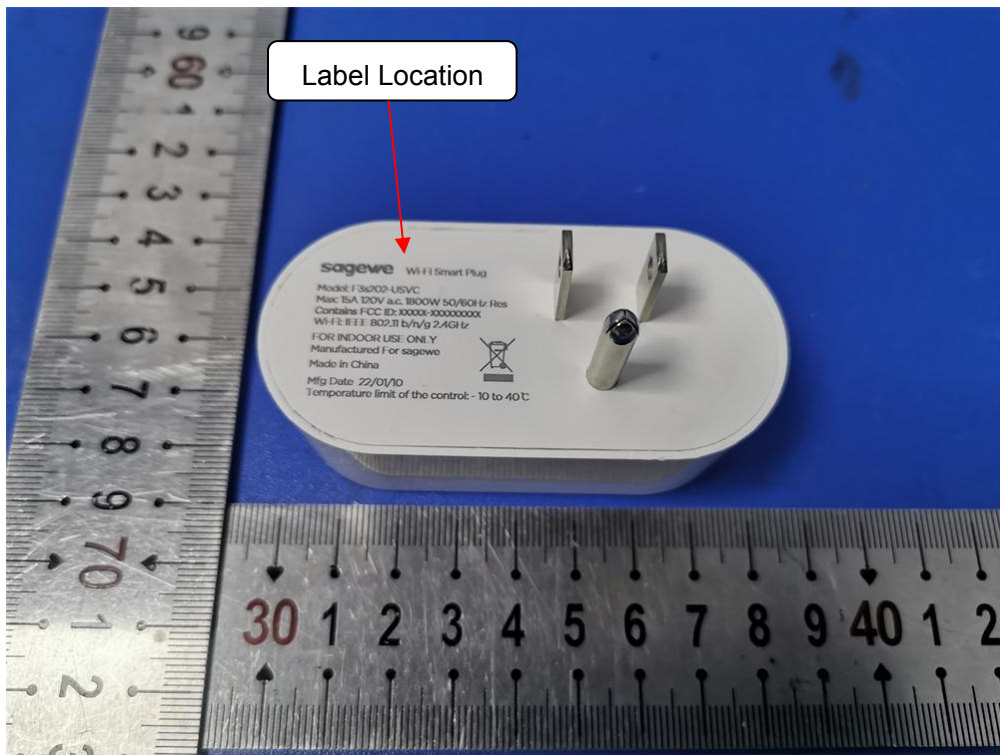

Label and Location

Wi-Fi Smart Plug
Model No.: F3s202-USVC
FCC ID: 2AZCR-ESP868503

Size: L4.0cm*W3.0cm

1