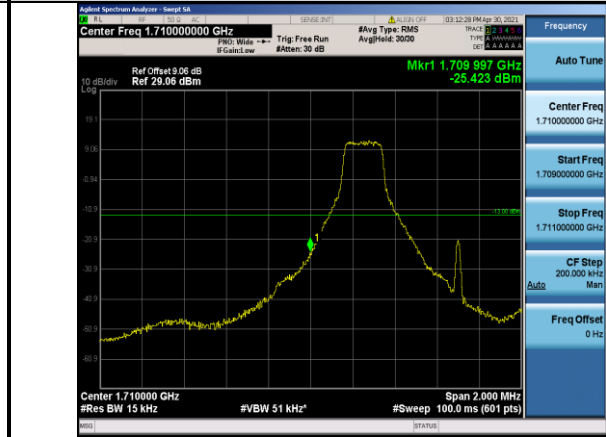

Band4-20MHz-16QAM-20300-100RB#0

Band66-1.4MHz-QPSK-131979-1RB#0

Band66-1.4MHz-QPSK-132665-6RB#0

Band66-1.4MHz-QPSK-131979-6RB#0

Band66-1.4MHz-16QAM-131979-1RB#0

Band66-1.4MHz-QPSK-132665-1RB#5

Band66-1.4MHz-16QAM-131979-6RB#0