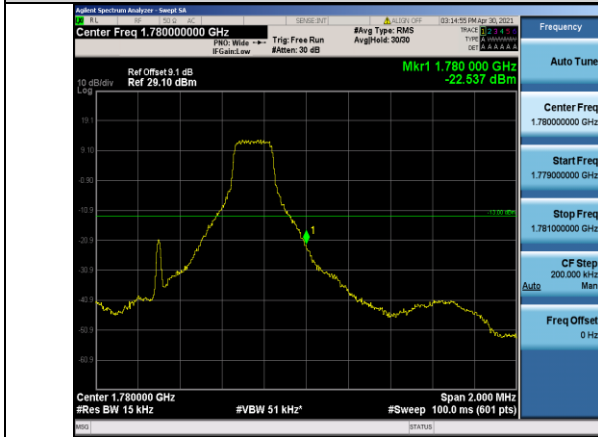

Band4-20MHz-16QAM-20300-100RB#0

Band66-1.4MHz-QPSK-131979-1RB#0

Band66-1.4MHz-QPSK-132665-6RB#0

Band66-1.4MHz-QPSK-131979-6RB#0

Band66-1.4MHz-16QAM-131979-1RB#0

Band66-1.4MHz-QPSK-132665-1RB#5

Band66-1.4MHz-16QAM-131979-6RB#0