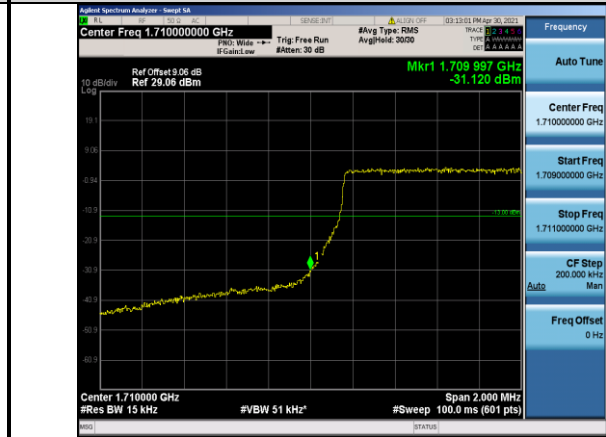

Band4-20MHz-16QAM-20300-100RB#0

Band66-1.4MHz-QPSK-131979-1RB#0

Band66-1.4MHz-QPSK-132665-6RB#0

Band66-1.4MHz-QPSK-131979-6RB#0

Band66-1.4MHz-16QAM-131979-1RB#0

Band66-1.4MHz-QPSK-132665-1RB#5

Band66-1.4MHz-16QAM-131979-6RB#0