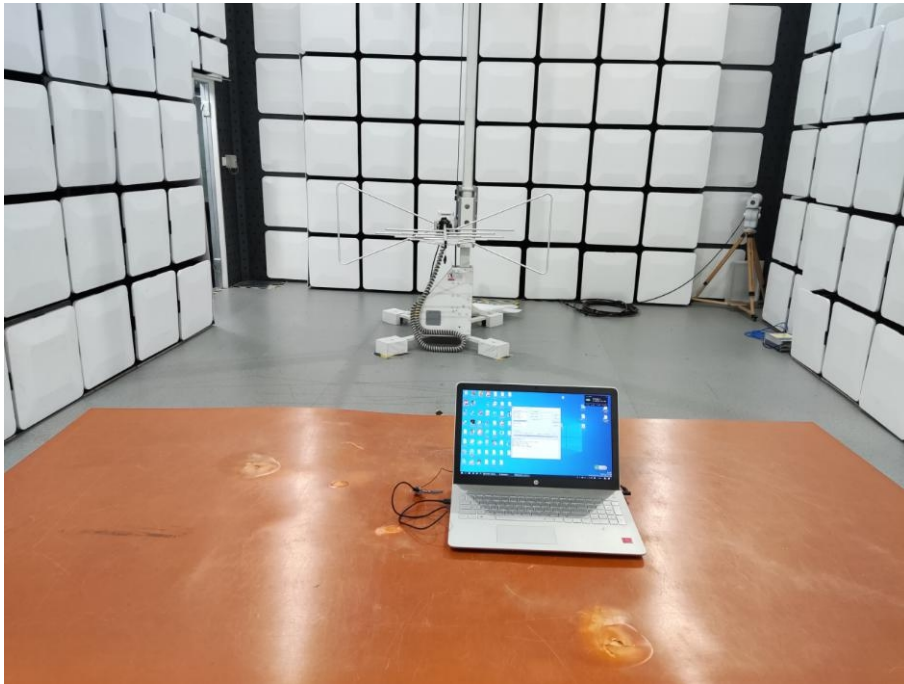

Model:S600

Radiated Measurement (Below 1GHz)

Radiated Measurement (Above 1GHz)

RF Conducted

CONDUCTED EMISSION TEST SETUP