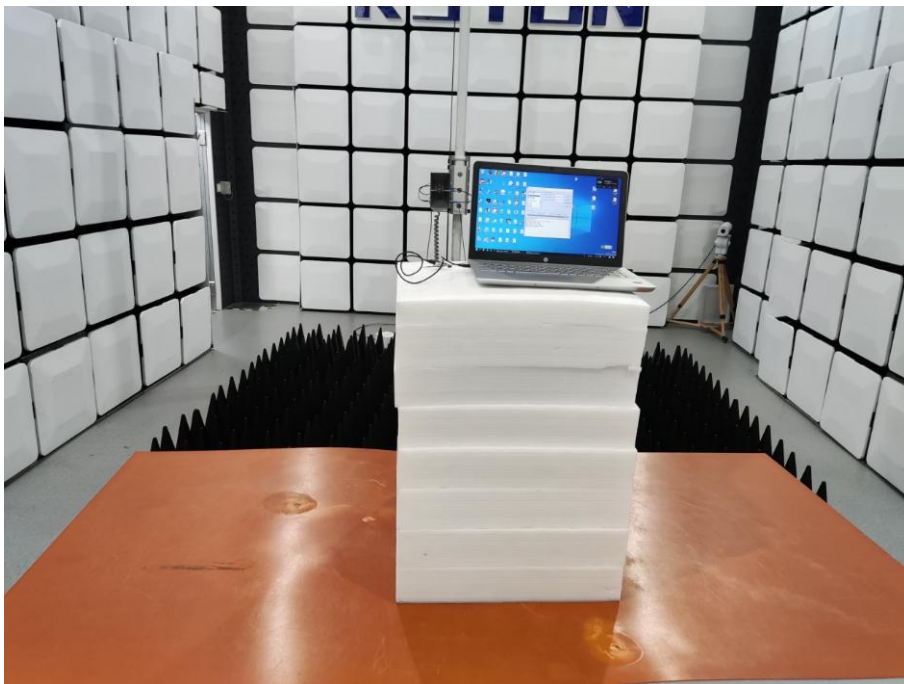

Model:S600

Radiated Measurement (Below 1GHz)

Radiated Measurement (Above 1GHz)

RF Conducted

CONDUCTED EMISSION TEST SETUP