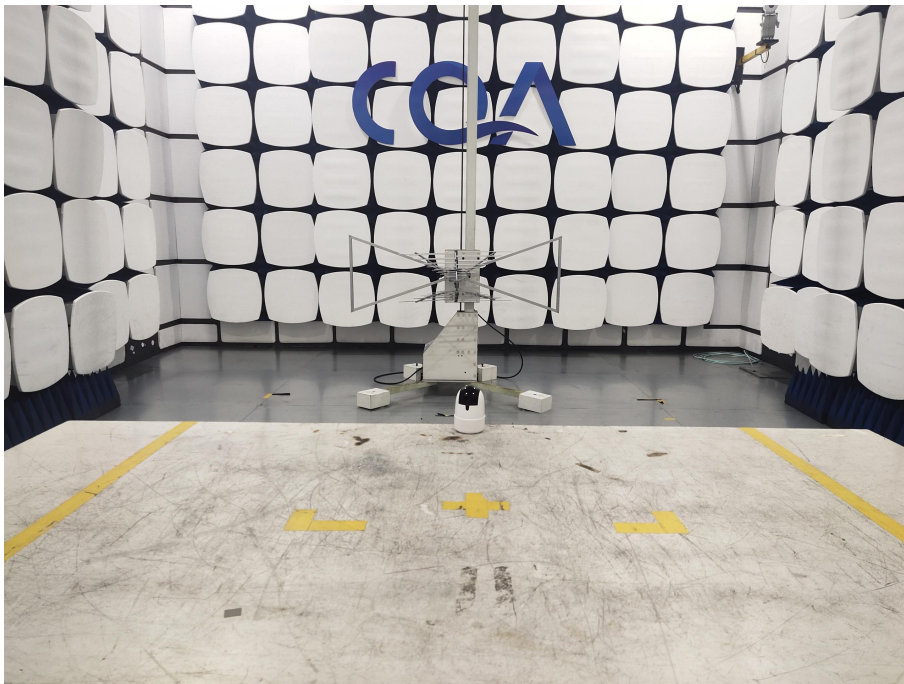

1 Photographs

1.1 Radiated Emission Test Setup

9kHz~30MHz

30MHz~1GHz:

Above 1GHz:

Conducted Emission Test Setup