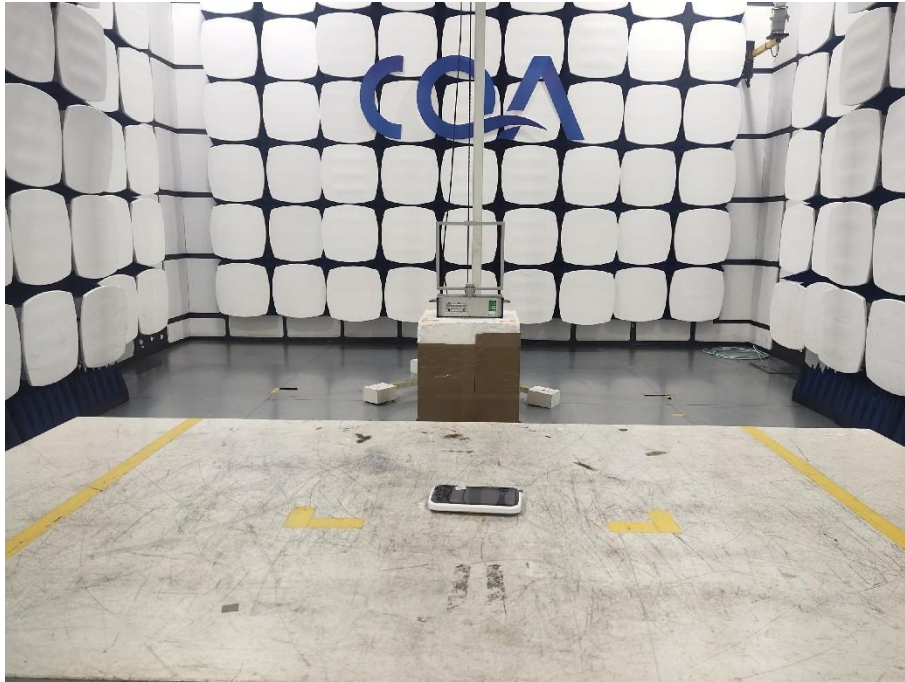

1 Photographs - EUT Test Setup

1.1 Radiated Spurious Emission

9kHz~30MHz:

30MHz~1GHz:

Above 1GHz:

1.2 Conducted Emissions Test Setup