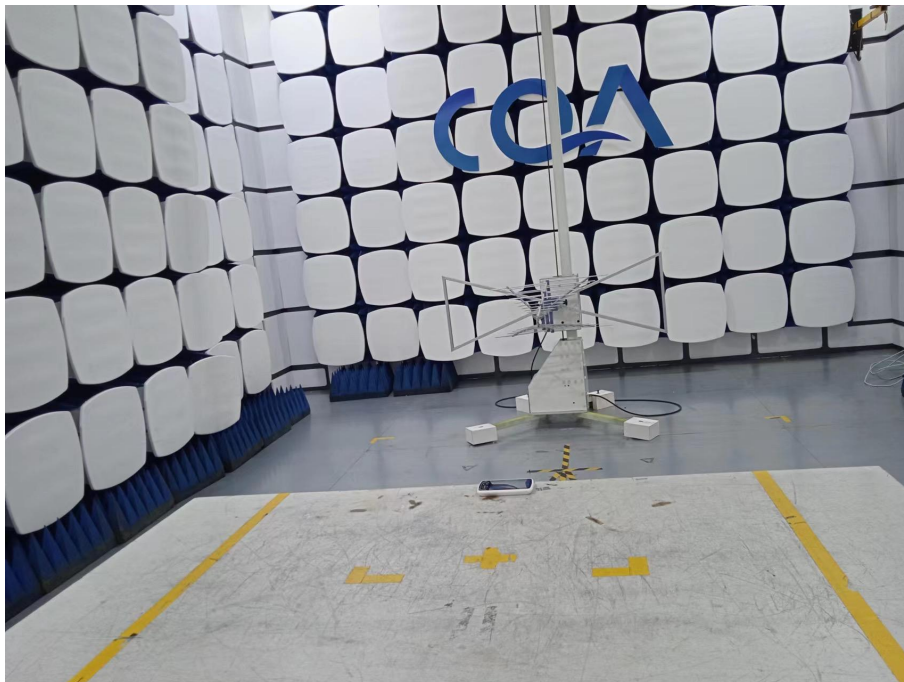

1 Photographs - EUT Test Setup

1.1 Radiated Spurious Emission

9kHz~30MHz:

30MHz~1GHz:

Above 1GHz:

1.2 Conducted Emissions Test Setup