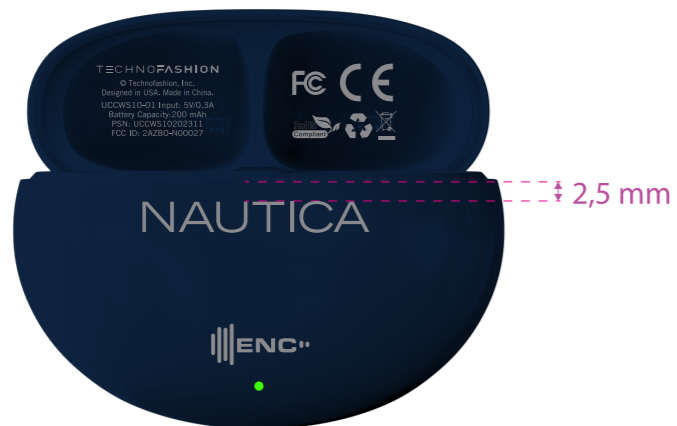

● Pantone Cool Gray 8C

● Pantone Cool Gray 8C

PRODUCT COLOR

● Pantone Cool Gray 8C

PRODUCT COLOR

● Pantone Cool Gray 8C