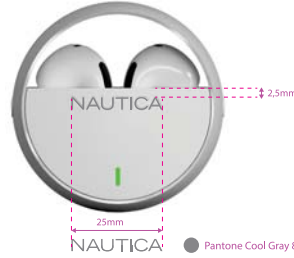

● Pantone Cool Gray 8C

Product Color  
Pantone PQ 289C

Product Color  
Gold

● Pantone Cool Gray 8C

Product Color  
purple

Product Color  
Metallic Purple

● Pantone Cool Gray 8C

● Pantone 7677C

Product Color  
Black

Product Color  
Metallic Black

● Pantone Cool Gray 8C

● Pantone Cool Gray 8C

Product Color  
White

Product Color  
Silver

● Pantone Cool Gray 8C

● Pantone Cool Gray 8C