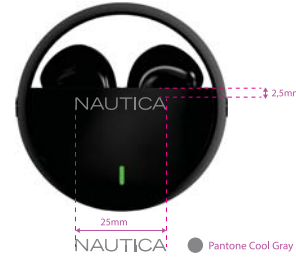

● Pantone Cool Gray 8C

Product Color  
Pantone PQ 289C

Product Color  
Gold

● Pantone Cool Gray 8C

Product Color  
purple

Product Color  
Metallic Purple

● Pantone Cool Gray 8C

● Pantone 7677C

Product Color  
Black

Product Color  
Metallic Black

● Pantone Cool Gray 8C

● Pantone Cool Gray 8C

Product Color  
White

Product Color  
Silver

● Pantone Cool Gray 8C

● Pantone Cool Gray 8C