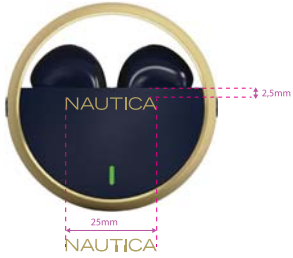

● Pantone Cool Gray 8C

Product Color  
Pantone PQ 289C

Product Color  
Gold

● Pantone Cool Gray 8C

Product Color  
purple

Product Color  
Metallic Purple

● Pantone Cool Gray 8C

● Pantone 7677C

Product Color  
Black

Product Color  
Metallic Black

● Pantone Cool Gray 8C

● Pantone Cool Gray 8C

Product Color  
White

Product Color  
Silver

● Pantone Cool Gray 8C

● Pantone Cool Gray 8C