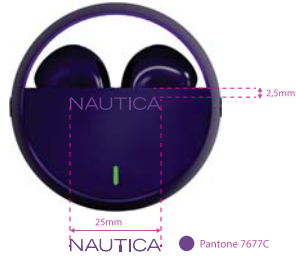

● Pantone Cool Gray 8C

Product Color  
Pantone PQ 289C

Product Color  
Gold

● Pantone Cool Gray 8C

Product Color  
purple

Product Color  
Metallic Purple

● Pantone Cool Gray 8C

● Pantone 7677C

Product Color  
Black

Product Color  
Metallic Black

● Pantone Cool Gray 8C

● Pantone Cool Gray 8C

Product Color  
White

Product Color  
Silver

● Pantone Cool Gray 8C

● Pantone Cool Gray 8C