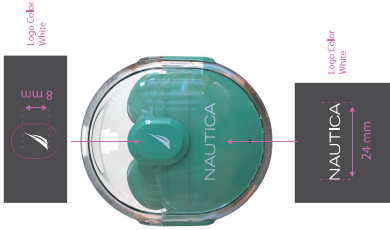

Product Color
Pantone 289

Pantone Cool Gray 5C

40 mm
Transparent Sticker

Pantone Cool Gray 5C

Logo Color: White

Product Color
Pantone 5555

Pantone Cool Gray 5C

40 mm
Transparent Sticker

Pantone Cool Gray 5C

Logo Color: White

Product Color
Pantone 1113

Pantone Cool Gray 5C

40 mm
Transparent Sticker

Pantone Cool Gray 5C

Logo Color: White

Product Color
White

Logo Color: White

Product Color
Very Peri

Pantone Cool Gray 5C

40 mm
Transparent Sticker

Pantone Cool Gray 5C

Logo Color: White

Product Color
Pantone 488

Pantone Cool Gray 5C

40 mm
Transparent Sticker

Pantone Cool Gray 5C

Logo Color: White