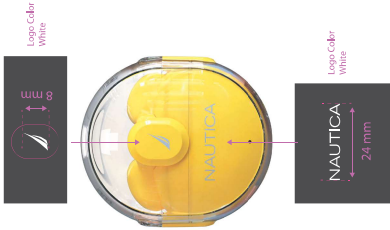

Product Color
Pantone 289

Pantone Cool Gray 5C

40 mm
Transparent Sticker

Pantone Cool Gray 5C

Logo Color: White

Product Color
Pantone 5555

Pantone Cool Gray 5C

40 mm
Transparent Sticker

Pantone Cool Gray 5C

Logo Color: White

Product Color
Pantone 1113

Pantone Cool Gray 5C

40 mm
Transparent Sticker

Pantone Cool Gray 5C

Logo Color: White

Product Color
White

Logo Color: White

Product Color
Very Peri

Pantone Cool Gray 5C

40 mm
Transparent Sticker

Pantone Cool Gray 5C

Logo Color: White

Product Color
Pantone 488

Pantone Cool Gray 5C

40 mm
Transparent Sticker

Pantone Cool Gray 5C

Logo Color: White