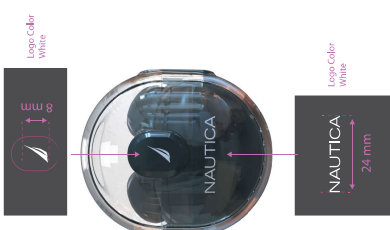

Pantone Cool Gray 5C

Logo Color: White

Product Color
Pantone 1113

Pantone Cool Gray 5C

40 mm
Transparent Sticker

Pantone Cool Gray 5C

Logo Color: White

Product Color
White

Pantone Cool Gray 8C

40 mm
Transparent Sticker

Pantone Cool Gray 5C

Pantone Cool Gray 5C

Product Color
Pantone Black 6C

Pantone Cool Gray 5C

40 mm
Transparent Sticker

Pantone Cool Gray 5C

Logo Color: White

Product Color
Very Peri

Pantone Cool Gray 5C

40 mm
Transparent Sticker

Pantone Cool Gray 5C

Logo Color: White

Product Color
Pantone 488

Pantone Cool Gray 5C

40 mm
Transparent Sticker

Pantone Cool Gray 5C

Logo Color: White