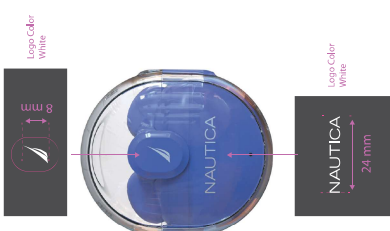

Product Color
Pantone 289

Pantone Cool Gray 5C

40 mm
Transparent Sticker

Pantone Cool Gray 5C

Logo Color: White

Product Color
Pantone 5555

Pantone Cool Gray 5C

40 mm
Transparent Sticker

Pantone Cool Gray 8C

40 mm
Transparent Sticker

Pantone Cool Gray 5C

Pantone Cool Gray 5C

Product Color
Pantone Black 6C

Pantone Cool Gray 5C

40 mm
Transparent Sticker

Pantone Cool Gray 5C

Logo Color: White

Product Color
Very Peri

Pantone Cool Gray 5C

40 mm
Transparent Sticker

Pantone Cool Gray 5C

Logo Color: White

Product Color
Pantone 488

Pantone Cool Gray 5C

40 mm
Transparent Sticker

Pantone Cool Gray 5C

Logo Color: White