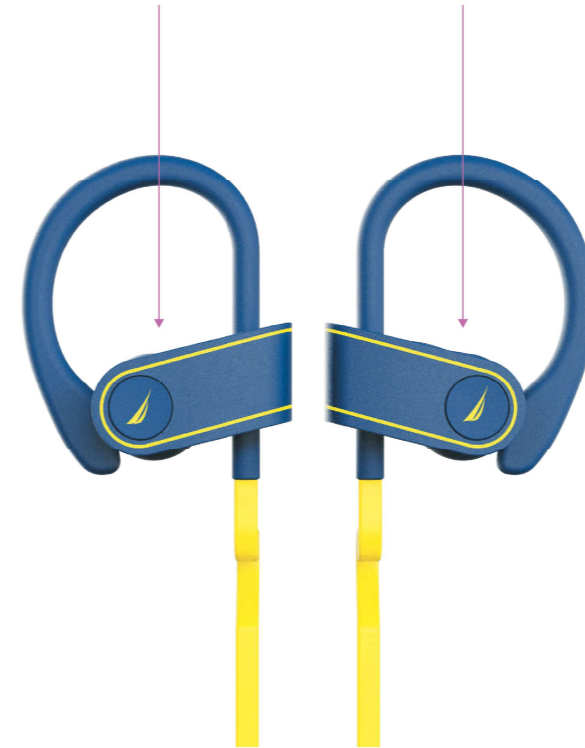

■ Pantone 485 C

■ Pantone 3965 C

**NAUTICA**  
Model: NTHP03  
Input: 5V / 1A  
Output: 3.7V / 30mA  
Battery Capacity: 110 mAh  
FCC ID: 2AZ69-N00016  
PSN: NTHP03202107

**TECHNOFASHION**  
© 2021 Technofashion, Inc. All Rights Reserved.  
Designed in USA, Made in China.  
May be patented. See technofashion.com/patents

FC CE

■ Pantone 289 C  
■ Pantone Cool Gray 5 C